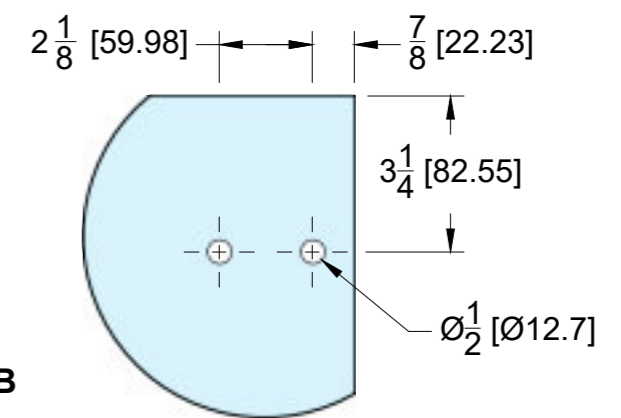

TOP VIEW

GLASS CUT OUT

SIDE VIEW

DETAIL A

DETAIL B

10101 NW 79th Ave  
Hialeah Gardens, FL 33016  
Phone: (877) 658-9008

Product: **90 Degree Connectors for Twin System**

Code: TW90

Material: 316L Stainless Steel

**Specifications:**

Glass thickness: 3/8" (10 mm) tempered glass  
Includes: Two 90 Degree Fittings per box.  
Gaskets and screws for installation.

BEFORE PROCEEDING WITH FABRICATION, PLEASE ENSURE THAT YOU VERIFY ALL MEASUREMENTS. IT IS CRUCIAL TO DOUBLE-CHECK THE SPECIFICATIONS TO AVOID ANY DISCREPANCIES. FOR THE MOST UP-TO-DATE TECHNICAL SPECSHEETS AND CUTOUTS, KINDLY VISIT [GLASSHARDWARE.COM](http://GLASSHARDWARE.COM).