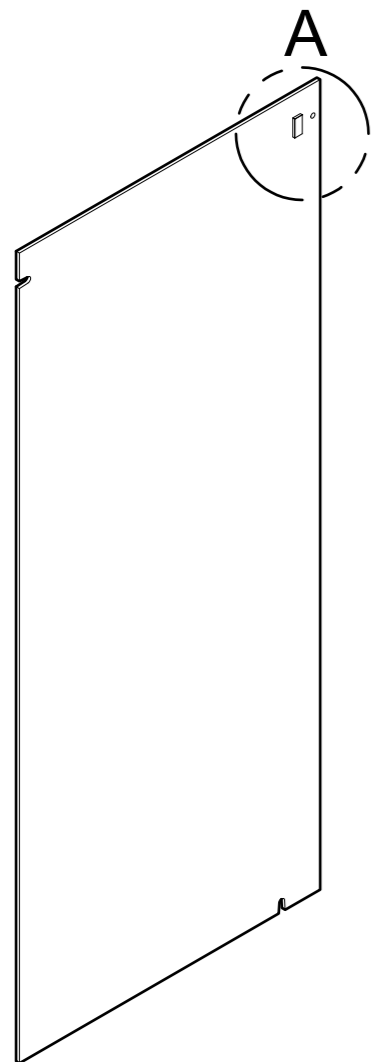

TOP VIEW

GLASS CUT OUT

SIDE VIEW

DETAIL A

DETAIL B

10101 NW 79th Ave  
Hialeah Gardens, FL 33016  
Phone: (877) 658-9008

Product: **90 Degree Connectors for Twin System**

Code: TW90

Material: 316L Stainless Steel

**Specifications:**

Glass thickness: 3/8" (10 mm) tempered glass  
Includes: Two 90 Degree Fittings per box.  
Gaskets and screws for installation.

BEFORE PROCEEDING WITH FABRICATION, PLEASE ENSURE THAT YOU VERIFY ALL MEASUREMENTS. IT IS CRUCIAL TO DOUBLE-CHECK THE SPECIFICATIONS TO AVOID ANY DISCREPANCIES. FOR THE MOST UP-TO-DATE TECHNICAL SPECSHEETS AND CUTOUTS, KINDLY VISIT [GLASSHARDWARE.COM](http://GLASSHARDWARE.COM).