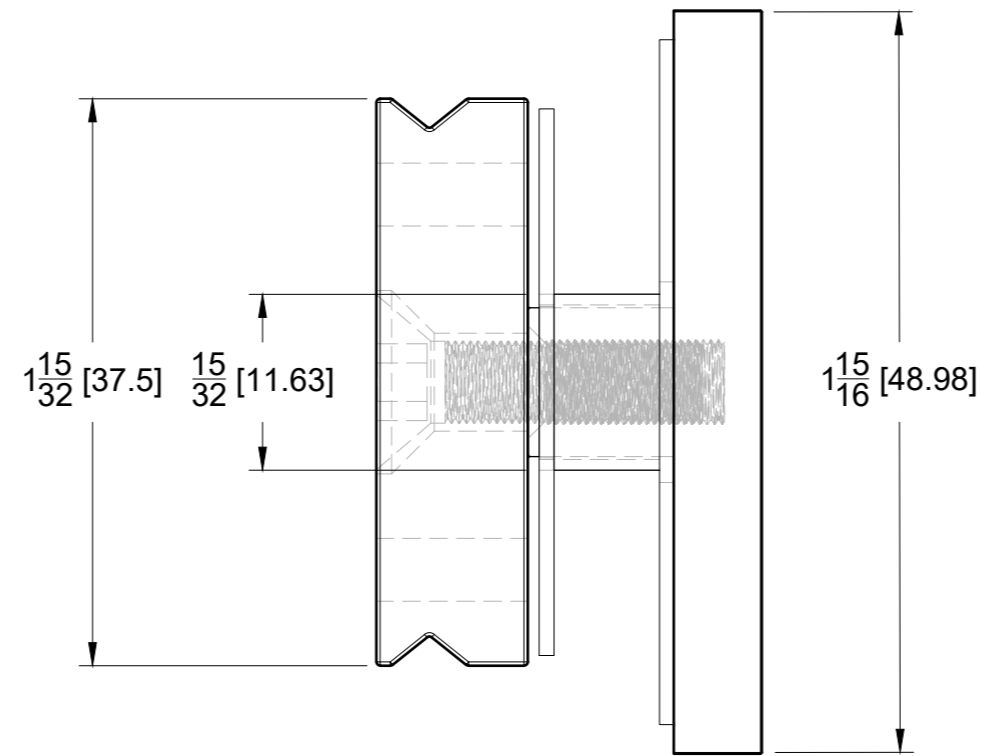

TOP VIEW

GLASS CUT OUT

SIDE VIEW

DETAIL A

DETAIL B

10101 NW 79th Ave  
Hialeah Gardens, FL 33016  
Phone: (877) 658-9008

Product: **90 Degree Connectors for Twin System**

Code: TW90

Material: 316L Stainless Steel

**Specifications:**

Glass thickness: 3/8" (10 mm) tempered glass  
Includes: Two 90 Degree Fittings per box.  
Gaskets and screws for installation.

BEFORE PROCEEDING WITH FABRICATION, PLEASE ENSURE THAT YOU VERIFY ALL MEASUREMENTS. IT IS CRUCIAL TO DOUBLE-CHECK THE SPECIFICATIONS TO AVOID ANY DISCREPANCIES. FOR THE MOST UP-TO-DATE TECHNICAL SPECSHEETS AND CUTOUTS, KINDLY VISIT [GLASSHARDWARE.COM](http://GLASSHARDWARE.COM).