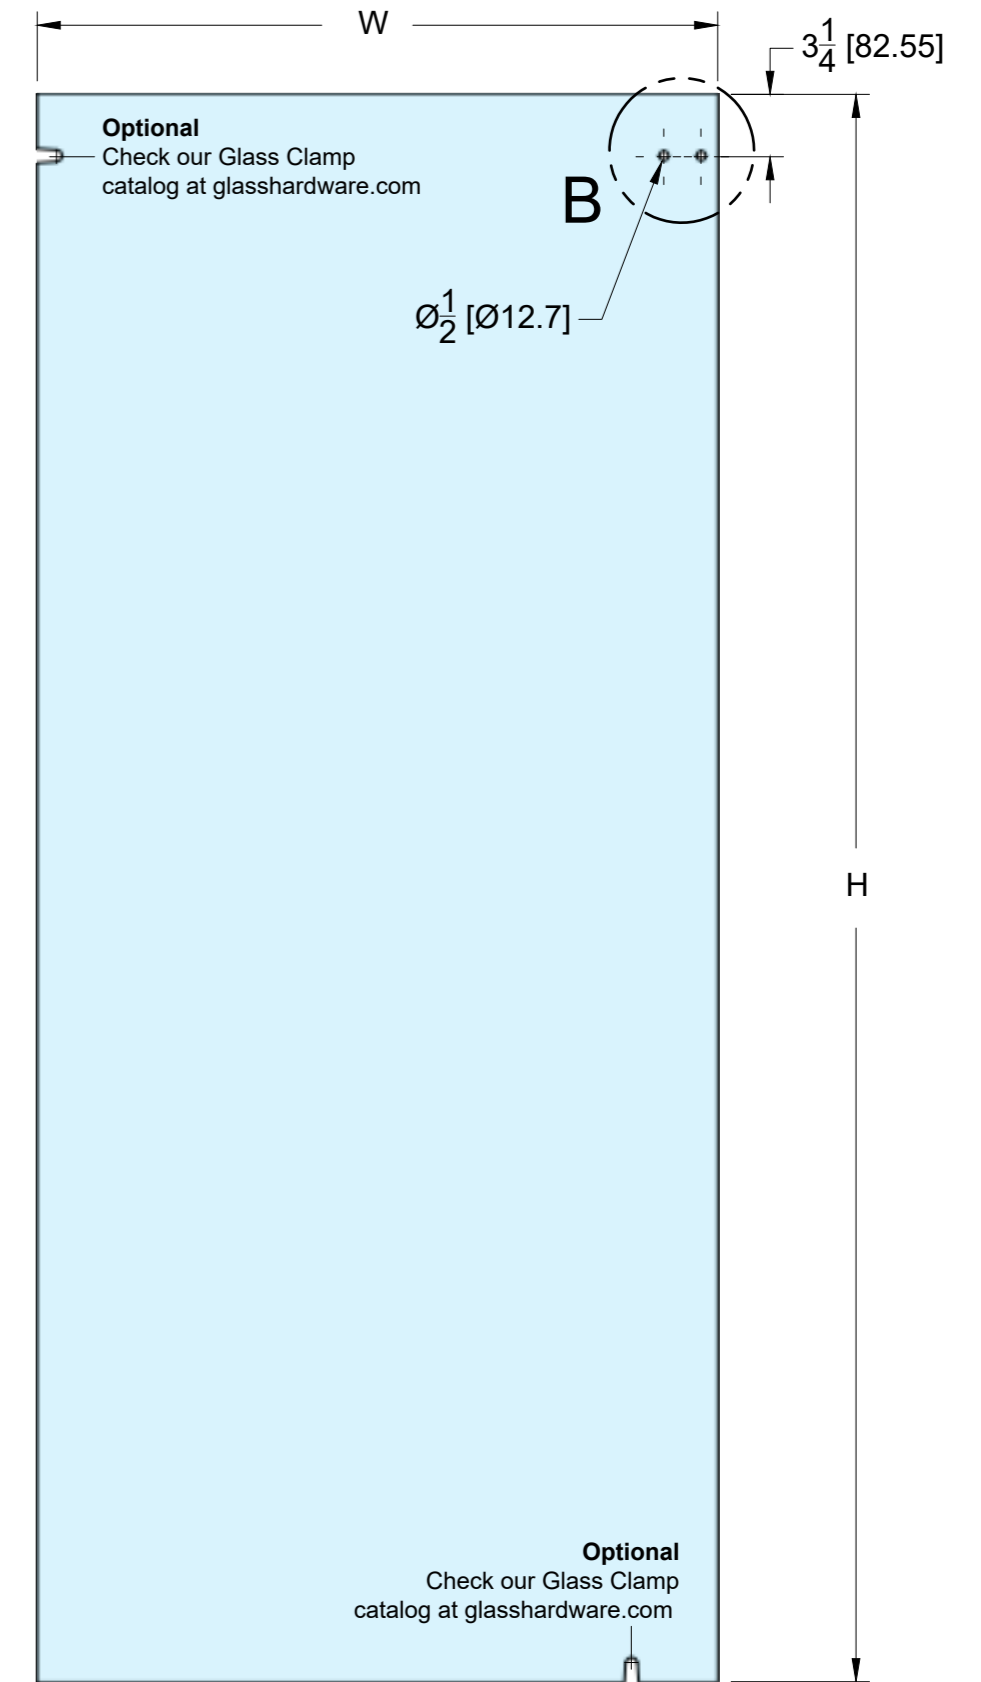

TOP VIEW

GLASS CUT OUT

SIDE VIEW

DETAIL A

DETAIL B

10101 NW 79th Ave  
Hialeah Gardens, FL 33016  
Phone: (877) 658-9008

Product: **90 Degree Connectors for Twin System**

Code: TW90

Material: 316L Stainless Steel

**Specifications:**

Glass thickness: 3/8" (10 mm) tempered glass  
Includes: Two 90 Degree Fittings per box.  
Gaskets and screws for installation.

BEFORE PROCEEDING WITH FABRICATION, PLEASE ENSURE THAT YOU VERIFY ALL MEASUREMENTS. IT IS CRUCIAL TO DOUBLE-CHECK THE SPECIFICATIONS TO AVOID ANY DISCREPANCIES. FOR THE MOST UP-TO-DATE TECHNICAL SPECSHEETS AND CUTOUTS, KINDLY VISIT [GLASSHARDWARE.COM](http://GLASSHARDWARE.COM).