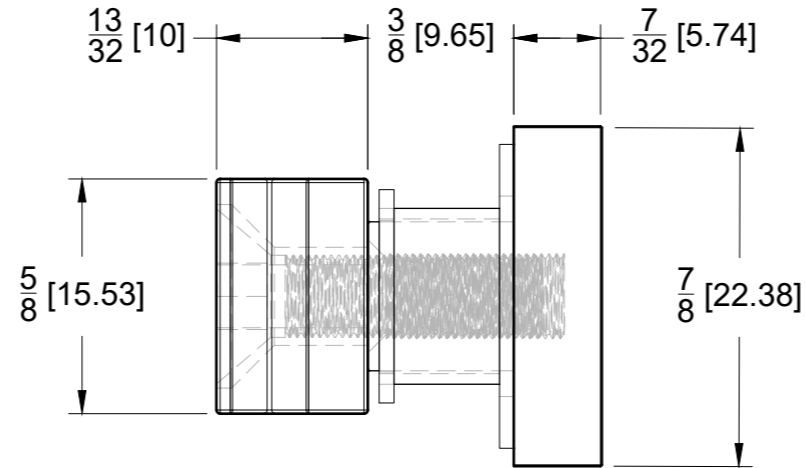

TOP VIEW

GLASS CUT OUT

SIDE VIEW

DETAIL A

DETAIL B

10101 NW 79th Ave  
Hialeah Gardens, FL 33016  
Phone: (877) 658-9008

Product: **90 Degree Connectors for Twin System**

Code: TW90

Material: 316L Stainless Steel

**Specifications:**

Glass thickness: 3/8" (10 mm) tempered glass  
Includes: Two 90 Degree Fittings per box.  
Gaskets and screws for installation.

BEFORE PROCEEDING WITH FABRICATION, PLEASE ENSURE THAT YOU VERIFY ALL MEASUREMENTS. IT IS CRUCIAL TO DOUBLE-CHECK THE SPECIFICATIONS TO AVOID ANY DISCREPANCIES. FOR THE MOST UP-TO-DATE TECHNICAL SPECSHEETS AND CUTOUTS, KINDLY VISIT [GLASSHARDWARE.COM](http://GLASSHARDWARE.COM).