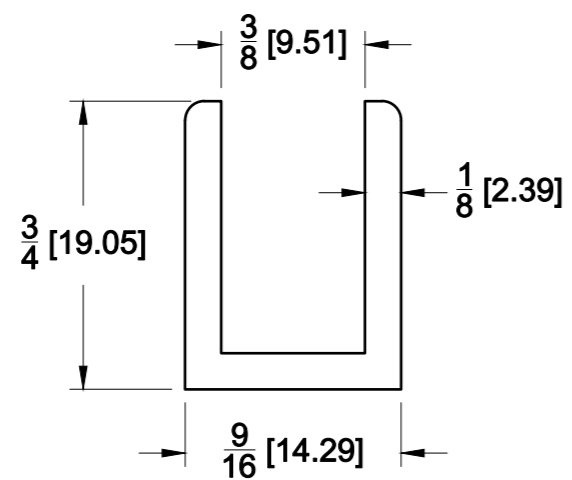

TOP VIEW

FRONT VIEW

SIDE VIEW

10101 NW 79th Ave  
Hialeah Gardens, FL 33016  
Phone: (877) 658-9008

Product: **95" U-Channel For 3/8" Glass**

Code: 38SDU98

Material: 316L stainless

Specifications:  
Glass thickness: 3/8" (10 mm).

Includes: One 95" U-Channel For 3/8" Glass

BEFORE PROCEEDING WITH FABRICATION, PLEASE ENSURE THAT YOU VERIFY ALL MEASUREMENTS. IT IS CRUCIAL TO DOUBLE-CHECK THE SPECIFICATIONS TO AVOID ANY DISCREPANCIES. FOR THE MOST UP-TO-DATE TECHNICAL SPECSHEETS AND CUTOUTS, KINDLY VISIT [GLASSHARDWARE.COM](http://GLASSHARDWARE.COM)