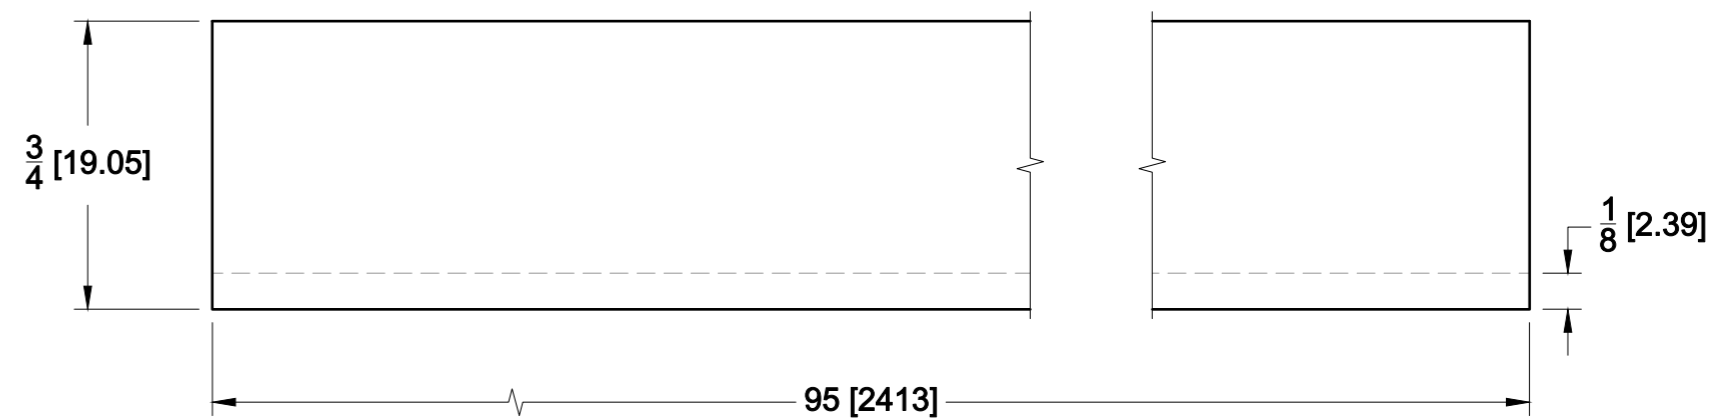

TOP VIEW

FRONT VIEW

SIDE VIEW

10101 NW 79th Ave  
Hialeah Gardens, FL 33016  
Phone: (877) 658-9008

Product: **95" U-Channel For 3/8" Glass**

Code: 38SDU98

Material: 316L stainless

Specifications:  
Glass thickness: 3/8" (10 mm).

Includes: One 95" U-Channel For 3/8" Glass

BEFORE PROCEEDING WITH FABRICATION, PLEASE ENSURE THAT YOU VERIFY ALL MEASUREMENTS. IT IS CRUCIAL TO DOUBLE-CHECK THE SPECIFICATIONS TO AVOID ANY DISCREPANCIES. FOR THE MOST UP-TO-DATE TECHNICAL SPECSHEETS AND CUTOUTS, KINDLY VISIT [GLASSHARDWARE.COM](http://GLASSHARDWARE.COM)