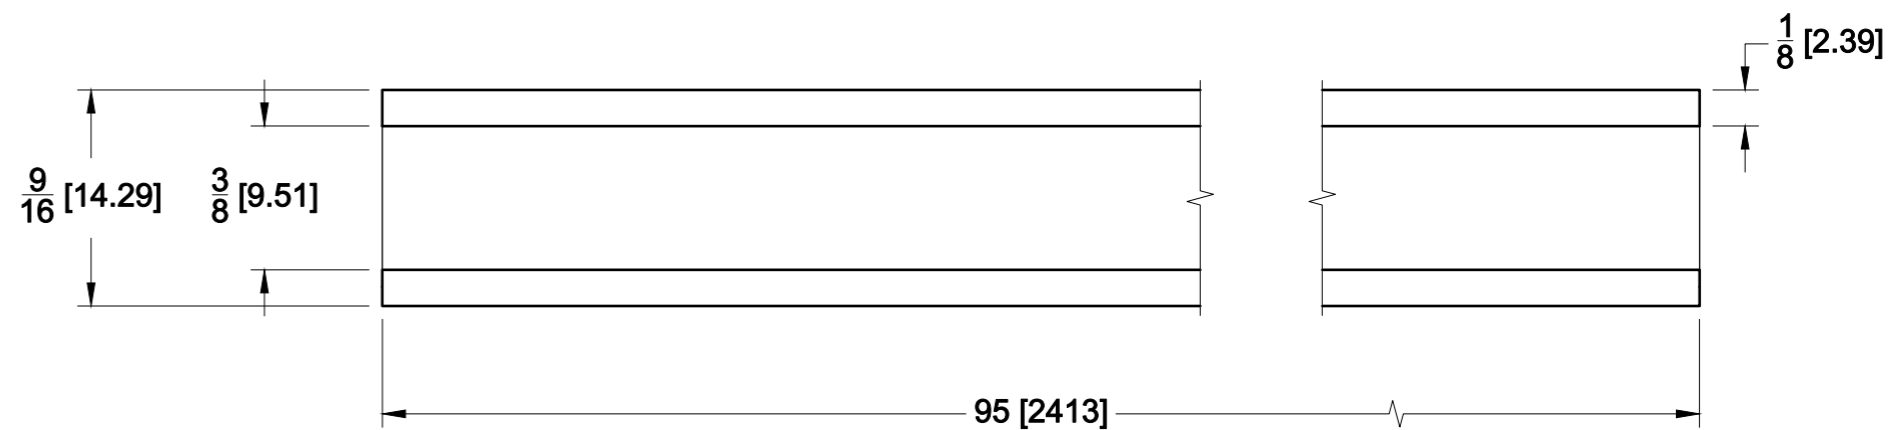

TOP VIEW

FRONT VIEW

SIDE VIEW

10101 NW 79th Ave  
Hialeah Gardens, FL 33016  
Phone: (877) 658-9008

Product: **95" U-Channel For 3/8" Glass**

Code: 38SDU98

Material: 316L stainless

Specifications:  
Glass thickness: 3/8" (10 mm).

Includes: One 95" U-Channel For 3/8" Glass

BEFORE PROCEEDING WITH FABRICATION, PLEASE ENSURE THAT YOU VERIFY ALL MEASUREMENTS. IT IS CRUCIAL TO DOUBLE-CHECK THE SPECIFICATIONS TO AVOID ANY DISCREPANCIES. FOR THE MOST UP-TO-DATE TECHNICAL SPECSHEETS AND CUTOUTS, KINDLY VISIT [GLASSHARDWARE.COM](http://GLASSHARDWARE.COM)