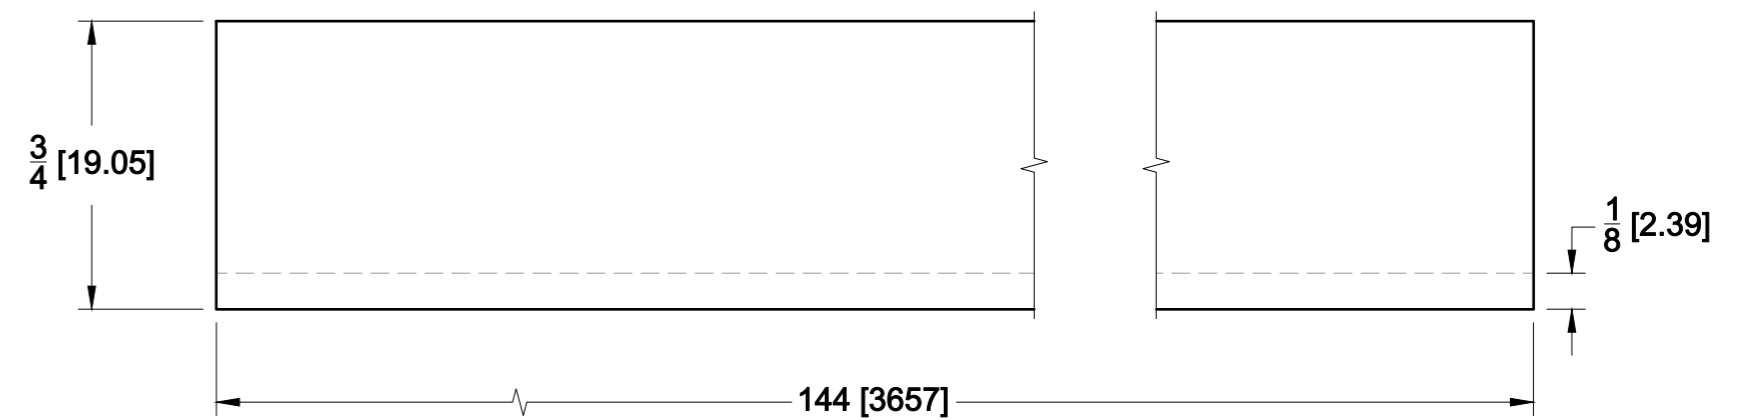

TOP VIEW

FRONT VIEW

SIDE VIEW

10101 NW 79th Ave
Hialeah Gardens, FL 33016
Phone: (877) 658-9008

Product: **144" U-Channel For 3/8" Glass**

Code: 38SDU144

Material: 316L stainless

Specifications:
Glass thickness: 3/8" (10 mm).

Includes: One 144" U-Channel For 3/8" Glass

BEFORE PROCEEDING WITH FABRICATION, PLEASE ENSURE THAT YOU VERIFY ALL MEASUREMENTS. IT IS CRUCIAL TO DOUBLE-CHECK THE SPECIFICATIONS TO AVOID ANY DISCREPANCIES. FOR THE MOST UP-TO-DATE TECHNICAL SPECSHEETS AND CUTOUTS, KINDLY VISIT GLASSHARDWARE.COM