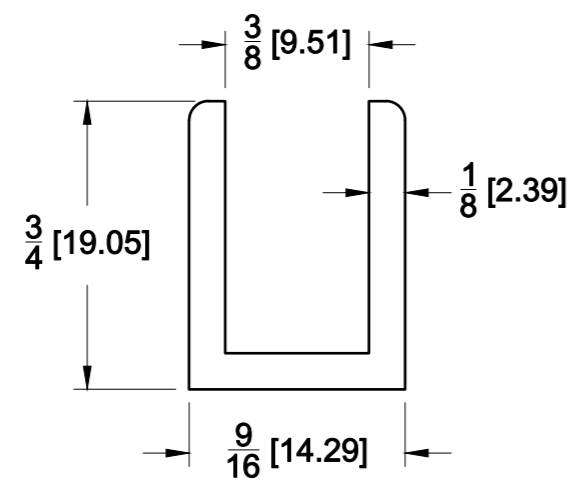

TOP VIEW

FRONT VIEW

SIDE VIEW

10101 NW 79th Ave
Hialeah Gardens, FL 33016
Phone: (877) 658-9008

Product: **144" U-Channel For 3/8" Glass**

Code: 38SDU144

Material: 316L stainless

Specifications:
Glass thickness: 3/8" (10 mm).

Includes: One 144" U-Channel For 3/8" Glass

BEFORE PROCEEDING WITH FABRICATION, PLEASE ENSURE THAT YOU VERIFY ALL MEASUREMENTS. IT IS CRUCIAL TO DOUBLE-CHECK THE SPECIFICATIONS TO AVOID ANY DISCREPANCIES. FOR THE MOST UP-TO-DATE TECHNICAL SPECSHEETS AND CUTOUTS, KINDLY VISIT GLASSHARDWARE.COM