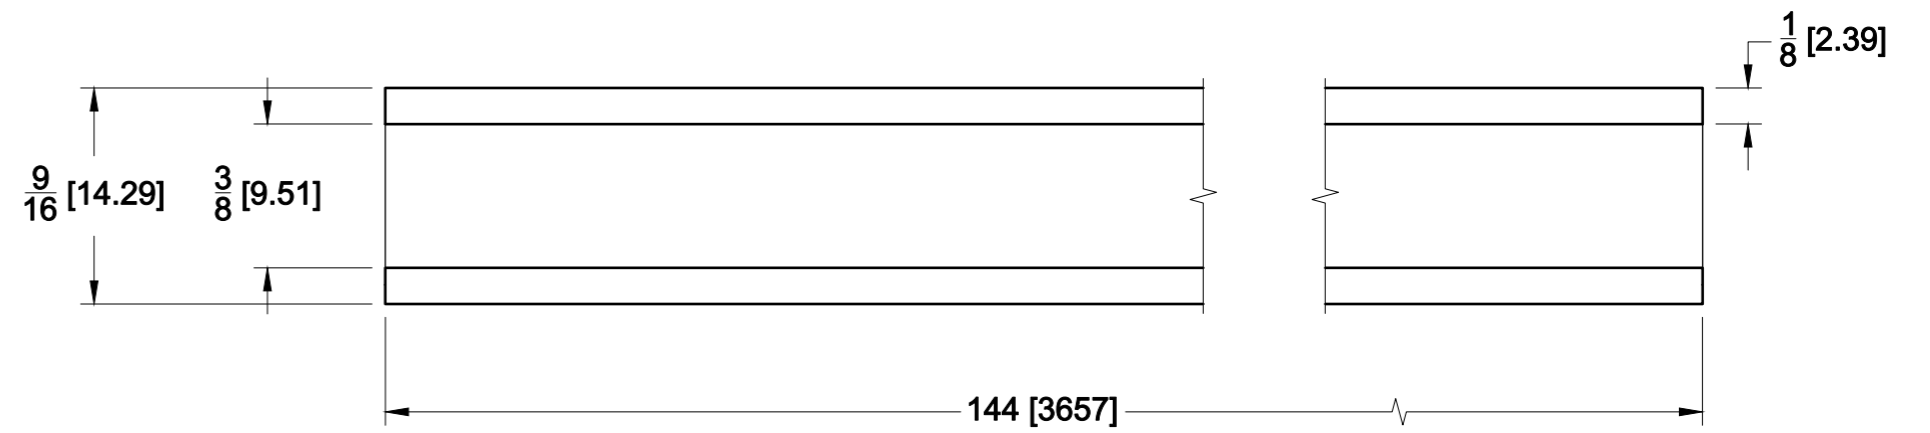

TOP VIEW

FRONT VIEW

SIDE VIEW

10101 NW 79th Ave
Hialeah Gardens, FL 33016
Phone: (877) 658-9008

Product: **144" U-Channel For 3/8" Glass**

Code: 38SDU144

Material: 316L stainless

Specifications:
Glass thickness: 3/8" (10 mm).

Includes: One 144" U-Channel For 3/8" Glass

BEFORE PROCEEDING WITH FABRICATION, PLEASE ENSURE THAT YOU VERIFY ALL MEASUREMENTS. IT IS CRUCIAL TO DOUBLE-CHECK THE SPECIFICATIONS TO AVOID ANY DISCREPANCIES. FOR THE MOST UP-TO-DATE TECHNICAL SPECSHEETS AND CUTOUTS, KINDLY VISIT GLASSHARDWARE.COM