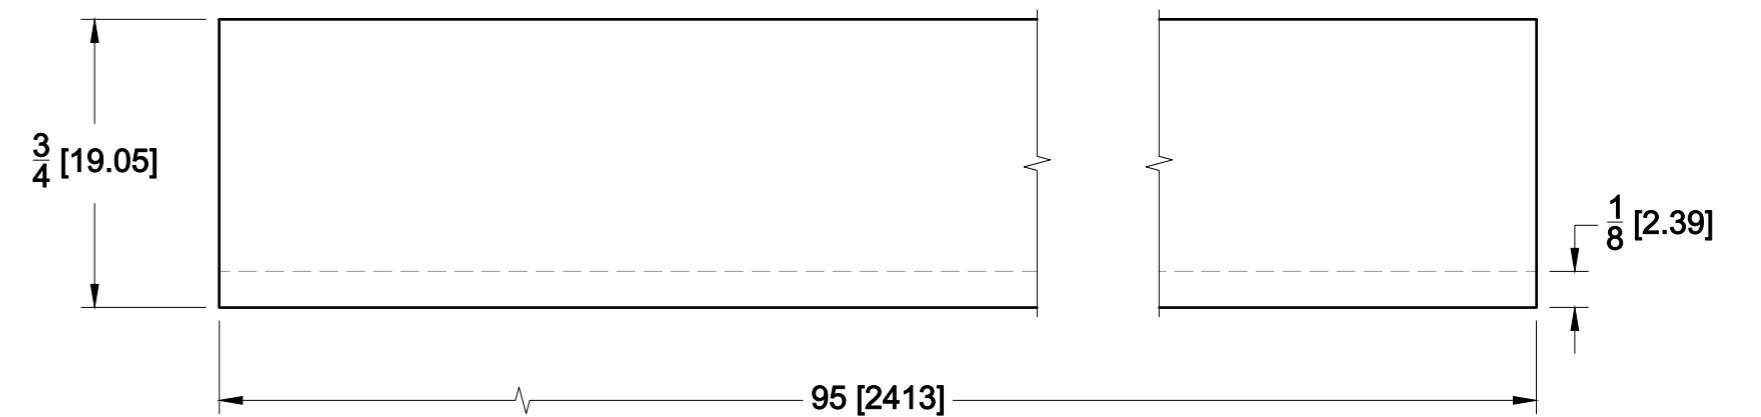

TOP VIEW

FRONT VIEW

SIDE VIEW

10101 NW 79th Ave  
Hialeah Gardens, FL 33016  
Phone: (877) 658-9008

Product: **95" U-Channel For 1/2" Glass**

Code: 12SDU98

Material: 316L stainless

Specifications:  
Glass thickness: 1/2" (12 mm).

Includes: One 95" U-Channel For 1/2" Glass

BEFORE PROCEEDING WITH FABRICATION, PLEASE ENSURE THAT YOU VERIFY ALL MEASUREMENTS. IT IS CRUCIAL TO DOUBLE-CHECK THE SPECIFICATIONS TO AVOID ANY DISCREPANCIES. FOR THE MOST UP-TO-DATE TECHNICAL SPECSHEETS AND CUTOUTS, KINDLY VISIT [GLASSHARDWARE.COM](http://GLASSHARDWARE.COM)