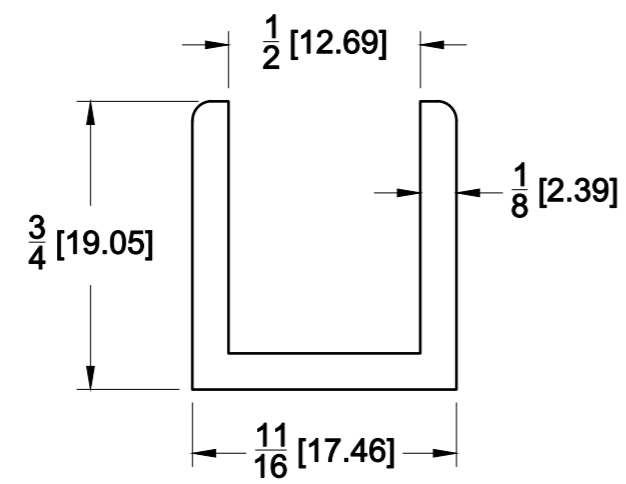

TOP VIEW

FRONT VIEW

SIDE VIEW

10101 NW 79th Ave  
Hialeah Gardens, FL 33016  
Phone: (877) 658-9008

Product: **95" U-Channel For 1/2" Glass**

Code: 12SDU98

Material: 316L stainless

Specifications:  
Glass thickness: 1/2" (12 mm).

Includes: One 95" U-Channel For 1/2" Glass

BEFORE PROCEEDING WITH FABRICATION, PLEASE ENSURE THAT YOU VERIFY ALL MEASUREMENTS. IT IS CRUCIAL TO DOUBLE-CHECK THE SPECIFICATIONS TO AVOID ANY DISCREPANCIES. FOR THE MOST UP-TO-DATE TECHNICAL SPECSHEETS AND CUTOUTS, KINDLY VISIT [GLASSHARDWARE.COM](http://GLASSHARDWARE.COM)