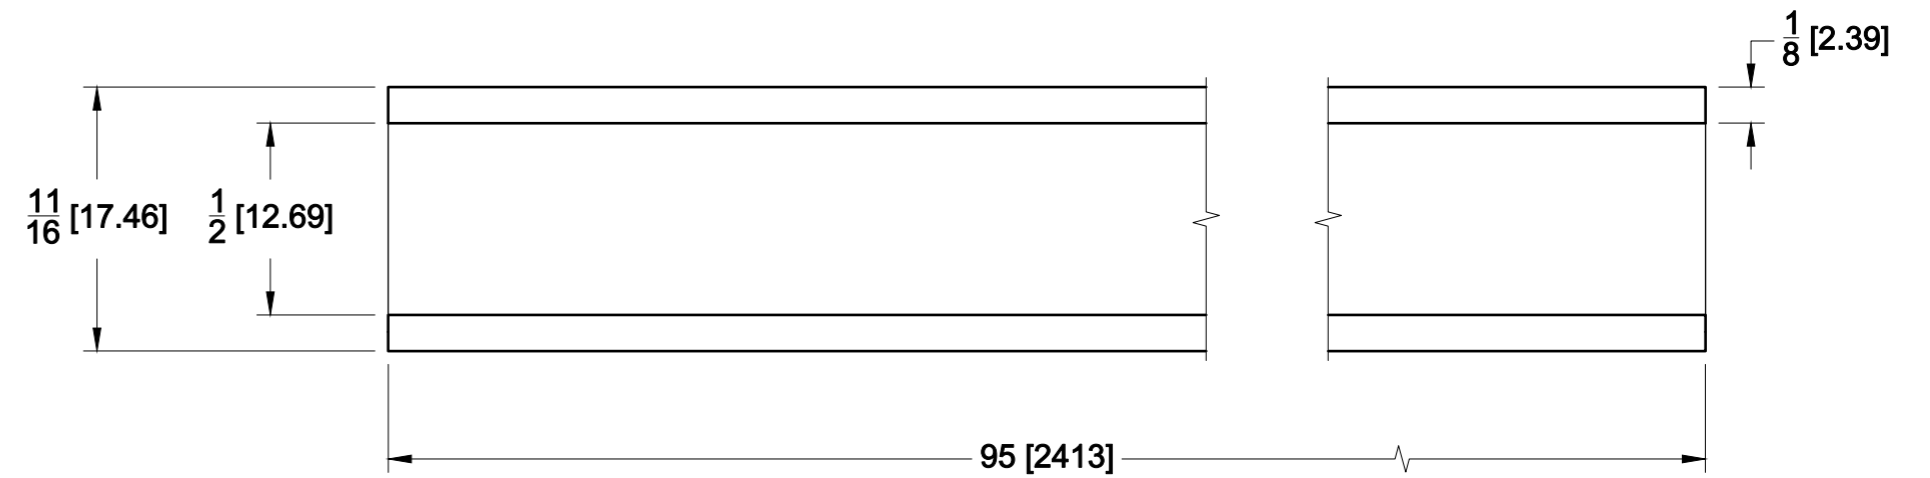

TOP VIEW

FRONT VIEW

SIDE VIEW

10101 NW 79th Ave  
Hialeah Gardens, FL 33016  
Phone: (877) 658-9008

Product: **95" U-Channel For 1/2" Glass**

Code: 12SDU98

Material: 316L stainless

Specifications:  
Glass thickness: 1/2" (12 mm).

Includes: One 95" U-Channel For 1/2" Glass

BEFORE PROCEEDING WITH FABRICATION, PLEASE ENSURE THAT YOU VERIFY ALL MEASUREMENTS. IT IS CRUCIAL TO DOUBLE-CHECK THE SPECIFICATIONS TO AVOID ANY DISCREPANCIES. FOR THE MOST UP-TO-DATE TECHNICAL SPECSHEETS AND CUTOUTS, KINDLY VISIT [GLASSHARDWARE.COM](http://GLASSHARDWARE.COM)