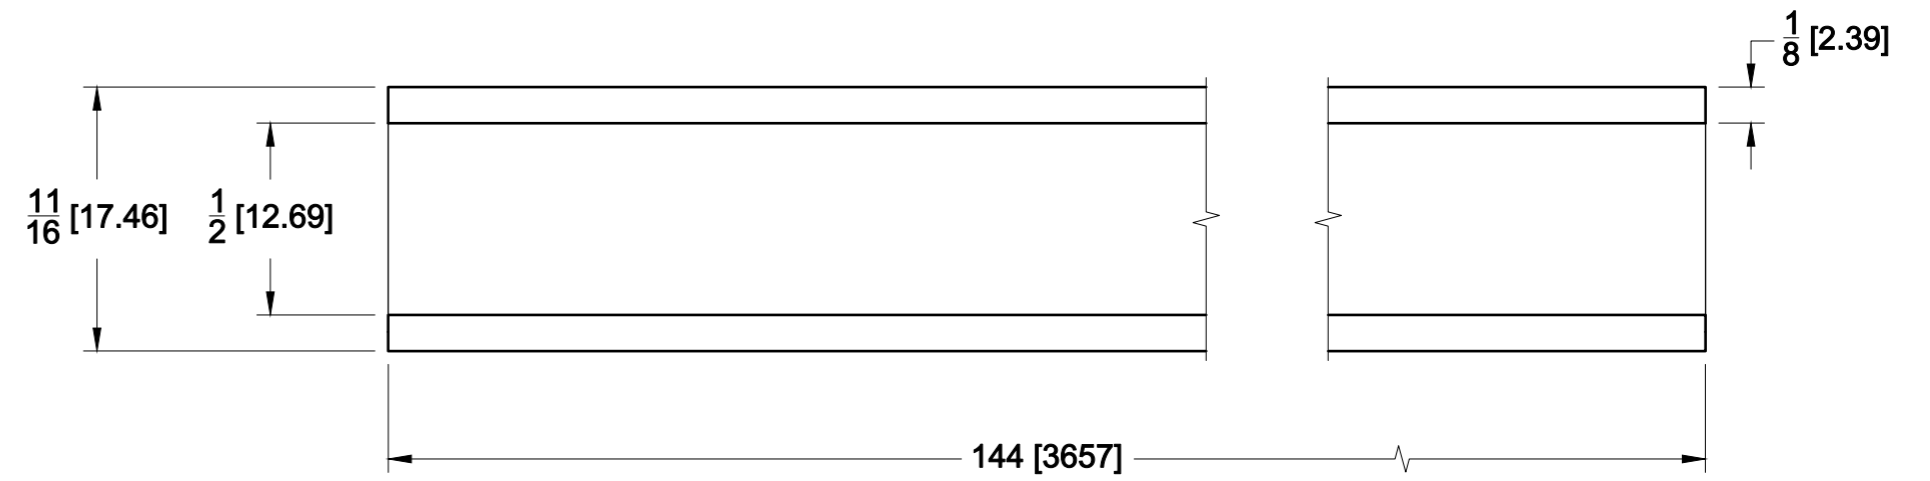

TOP VIEW

FRONT VIEW

SIDE VIEW

10101 NW 79th Ave  
Hialeah Gardens, FL 33016  
Phone: (877) 658-9008

Product: **144" U-Channel For 1/2" Glass**

Code: 12SDU144

Material: 316L stainless

Specifications:  
Glass thickness: 1/2" (12 mm).

Includes: One 144" U-Channel For 1/2" Glass.

BEFORE PROCEEDING WITH FABRICATION, PLEASE ENSURE THAT YOU VERIFY ALL MEASUREMENTS. IT IS CRUCIAL TO DOUBLE-CHECK THE SPECIFICATIONS TO AVOID ANY DISCREPANCIES. FOR THE MOST UP-TO-DATE TECHNICAL SPECSHEETS AND CUTOUTS, KINDLY VISIT [GLASSHARDWARE.COM](http://GLASSHARDWARE.COM)