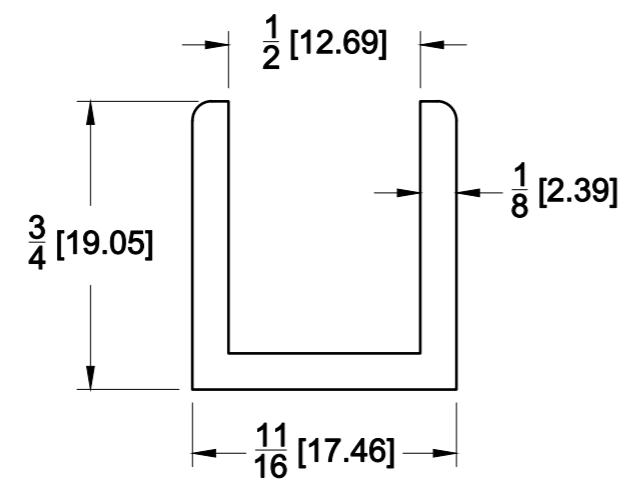

TOP VIEW

FRONT VIEW

SIDE VIEW

10101 NW 79th Ave  
Hialeah Gardens, FL 33016  
Phone: (877) 658-9008

Product: **144" U-Channel For 1/2" Glass**

Code: 12SDU144

Material: 316L stainless

Specifications:  
Glass thickness: 1/2" (12 mm).

Includes: One 144" U-Channel For 1/2" Glass.

BEFORE PROCEEDING WITH FABRICATION, PLEASE ENSURE THAT YOU VERIFY ALL MEASUREMENTS. IT IS CRUCIAL TO DOUBLE-CHECK THE SPECIFICATIONS TO AVOID ANY DISCREPANCIES. FOR THE MOST UP-TO-DATE TECHNICAL SPECSHEETS AND CUTOUTS, KINDLY VISIT [GLASSHARDWARE.COM](http://GLASSHARDWARE.COM)