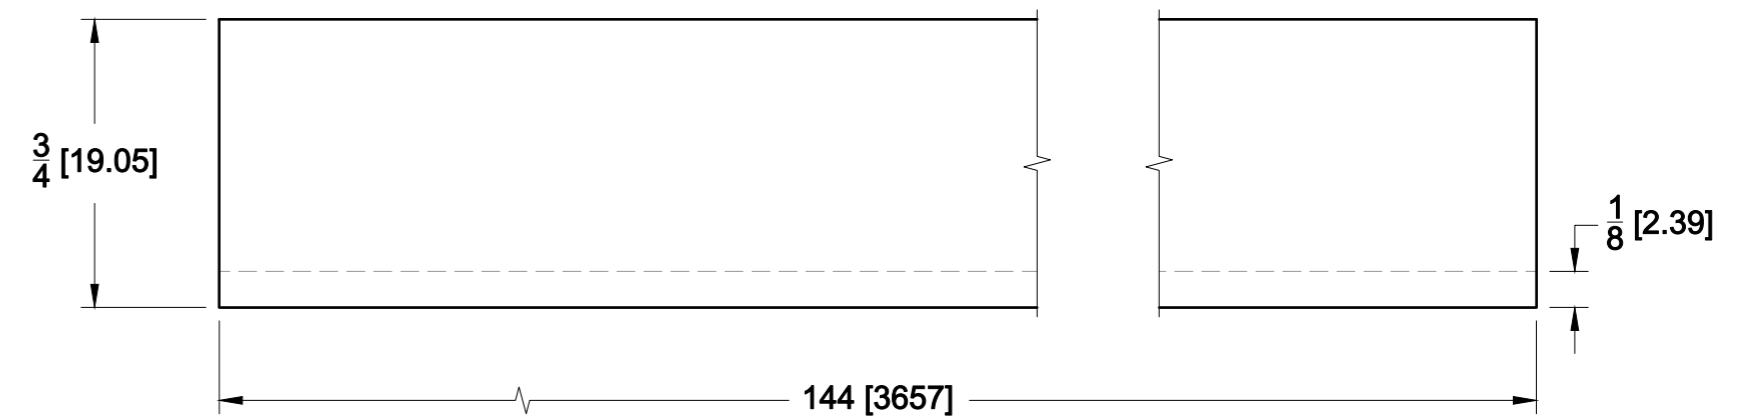

TOP VIEW

FRONT VIEW

SIDE VIEW

10101 NW 79th Ave  
Hialeah Gardens, FL 33016  
Phone: (877) 658-9008

Product: **144" U-Channel For 1/2" Glass**

Code: 12SDU144

Material: 316L stainless

Specifications:  
Glass thickness: 1/2" (12 mm).

Includes: One 144" U-Channel For 1/2" Glass.

BEFORE PROCEEDING WITH FABRICATION, PLEASE ENSURE THAT YOU VERIFY ALL MEASUREMENTS. IT IS CRUCIAL TO DOUBLE-CHECK THE SPECIFICATIONS TO AVOID ANY DISCREPANCIES. FOR THE MOST UP-TO-DATE TECHNICAL SPECSHEETS AND CUTOUTS, KINDLY VISIT [GLASSHARDWARE.COM](http://GLASSHARDWARE.COM)