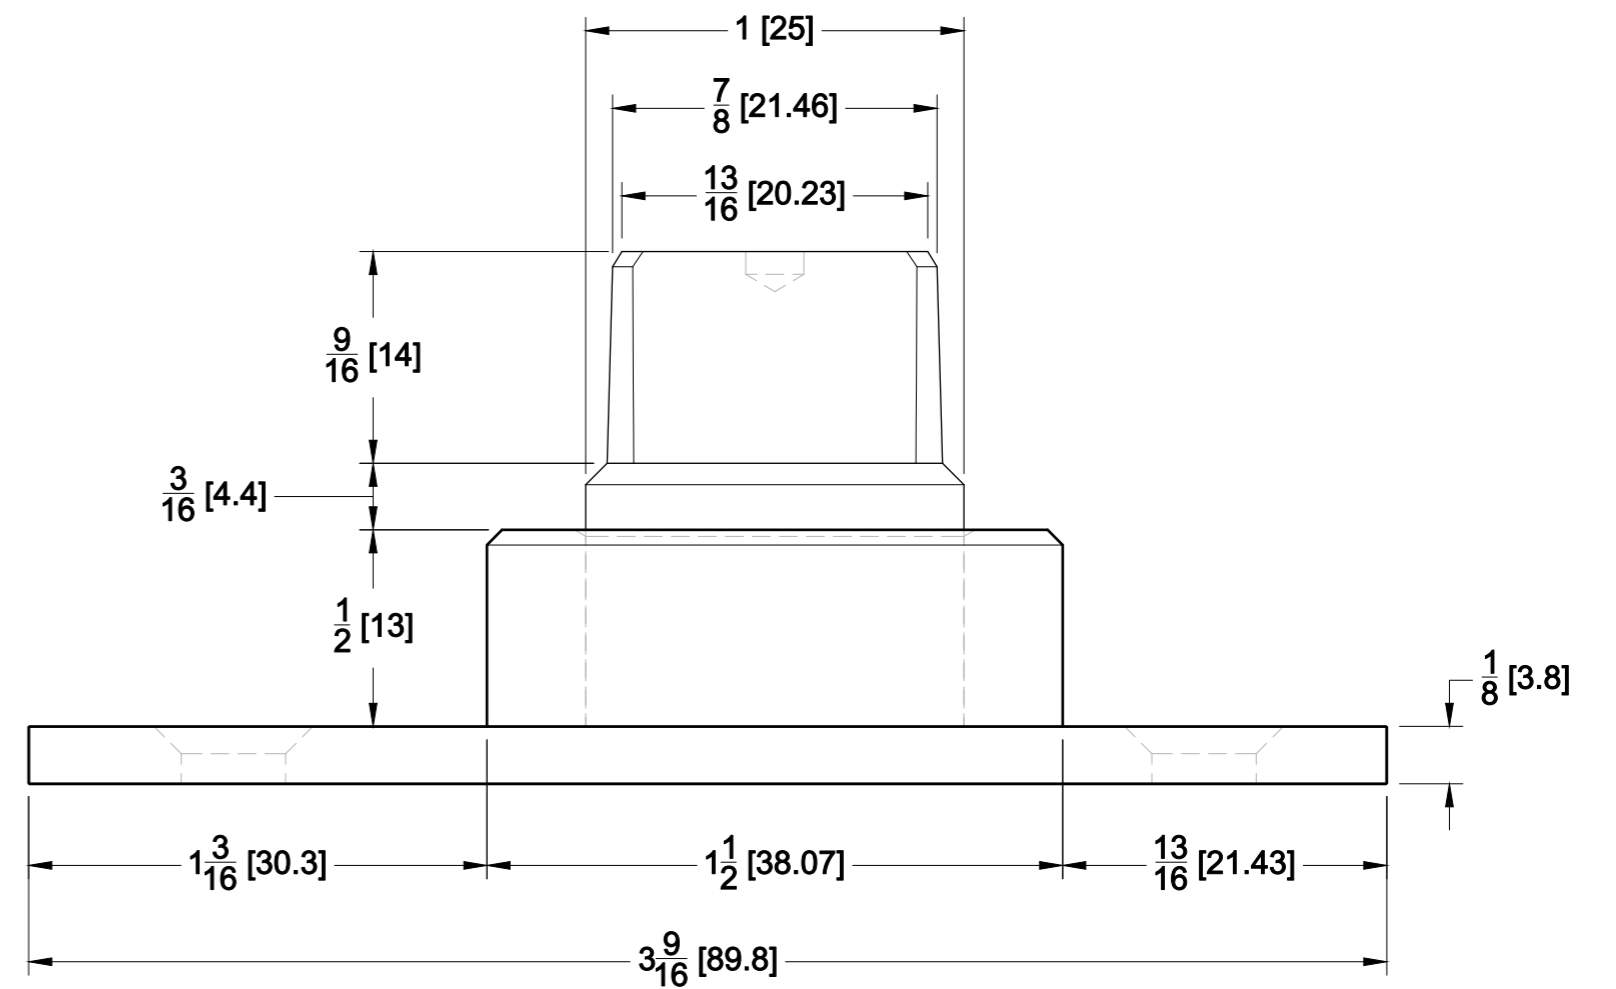

TOP VIEW

SIDE VIEW

FRONT VIEW

10101 NW 79th Ave  
Hialeah Gardens, FL 33016  
Phone: (877) 658-9008

Product: **Free-Swinging Pivot for Bottom Patch Fitting**  
Code: BPF101  
Material: Stainless Steel 304

Specifications:  
Includes: One Free-Swinging Pivot for Bottom Patch Mounting screws and anchors

BEFORE PROCEEDING WITH FABRICATION, PLEASE ENSURE THAT YOU VERIFY ALL MEASUREMENTS. IT IS CRUCIAL TO DOUBLE-CHECK THE SPECIFICATIONS TO AVOID ANY DISCREPANCIES. FOR THE MOST UP-TO-DATE TECHNICAL SPECSHEETS AND CUTOUTS, KINDLY VISIT [GLASSHARDWARE.COM](http://GLASSHARDWARE.COM)