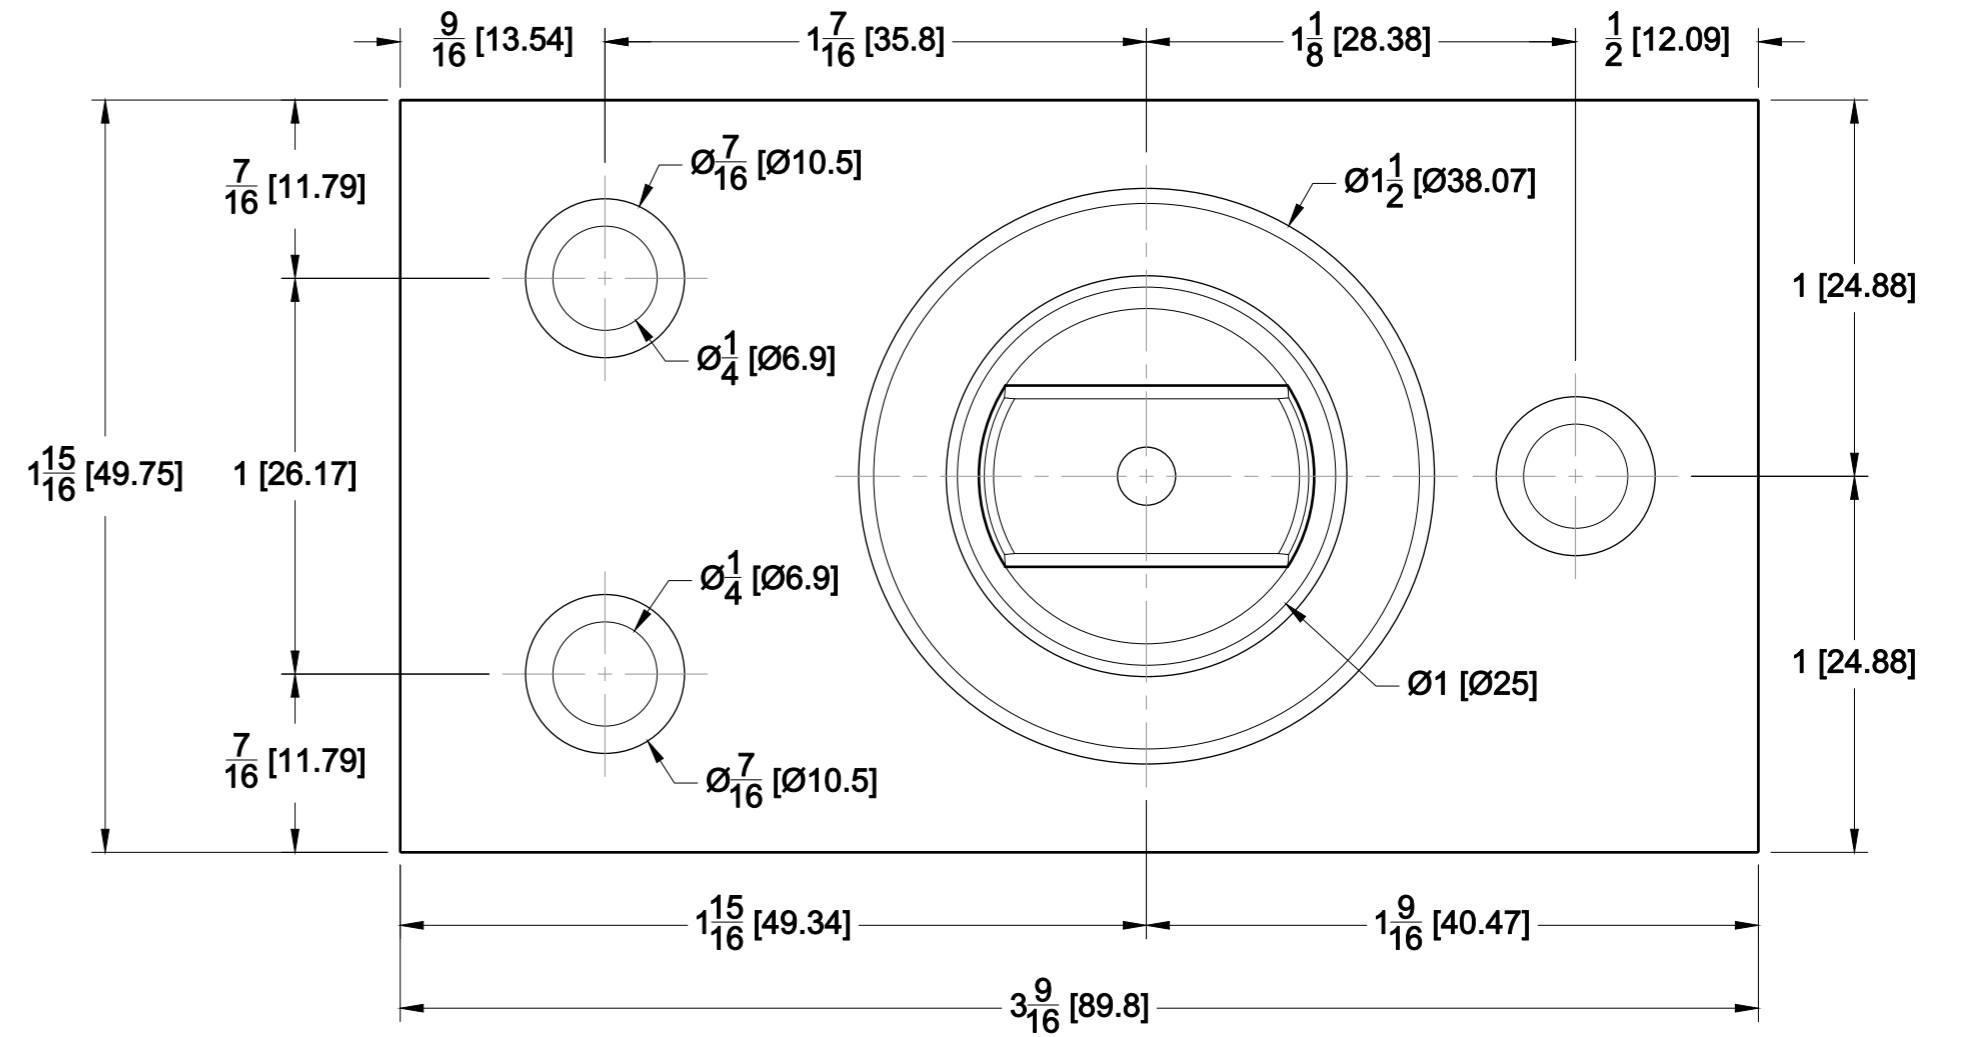

TOP VIEW

SIDE VIEW

FRONT VIEW

10101 NW 79th Ave  
Hialeah Gardens, FL 33016  
Phone: (877) 658-9008

Product: **Free-Swinging Pivot for Bottom Patch Fitting**  
Code: BPF101  
Material: Stainless Steel 304

Specifications:  
Includes: One Free-Swinging Pivot for Bottom Patch Mounting screws and anchors

BEFORE PROCEEDING WITH FABRICATION, PLEASE ENSURE THAT YOU VERIFY ALL MEASUREMENTS. IT IS CRUCIAL TO DOUBLE-CHECK THE SPECIFICATIONS TO AVOID ANY DISCREPANCIES. FOR THE MOST UP-TO-DATE TECHNICAL SPECSHEETS AND CUTOUTS, KINDLY VISIT [GLASSHARDWARE.COM](http://GLASSHARDWARE.COM)