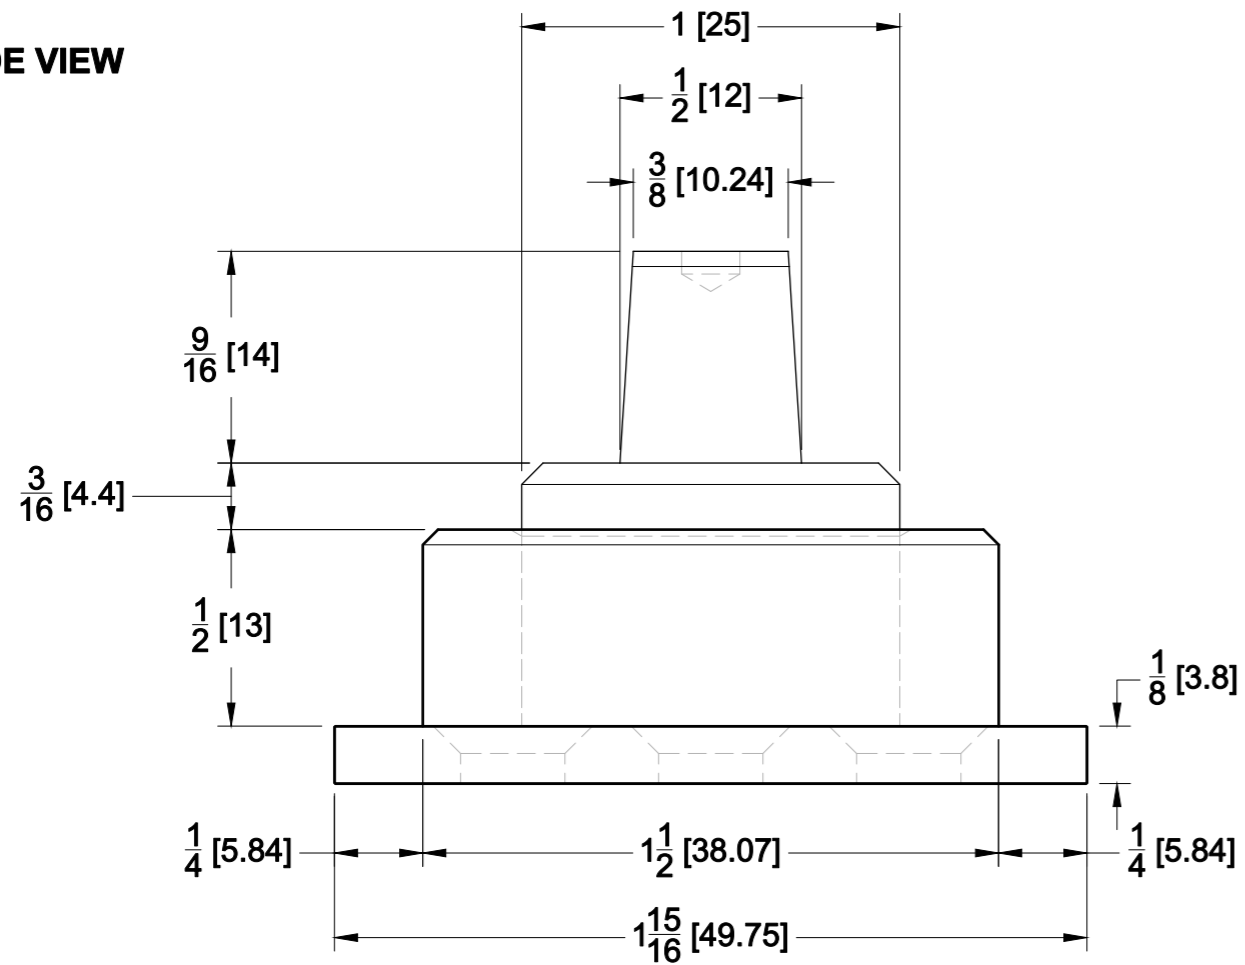

TOP VIEW

SIDE VIEW

FRONT VIEW

10101 NW 79th Ave  
Hialeah Gardens, FL 33016  
Phone: (877) 658-9008

Product: **Free-Swinging Pivot for Bottom Patch Fitting**  
Code: BPF101  
Material: Stainless Steel 304

Specifications:  
Includes: One Free-Swinging Pivot for Bottom Patch Mounting screws and anchors

BEFORE PROCEEDING WITH FABRICATION, PLEASE ENSURE THAT YOU VERIFY ALL MEASUREMENTS. IT IS CRUCIAL TO DOUBLE-CHECK THE SPECIFICATIONS TO AVOID ANY DISCREPANCIES. FOR THE MOST UP-TO-DATE TECHNICAL SPECSHEETS AND CUTOUTS, KINDLY VISIT [GLASSHARDWARE.COM](http://GLASSHARDWARE.COM)