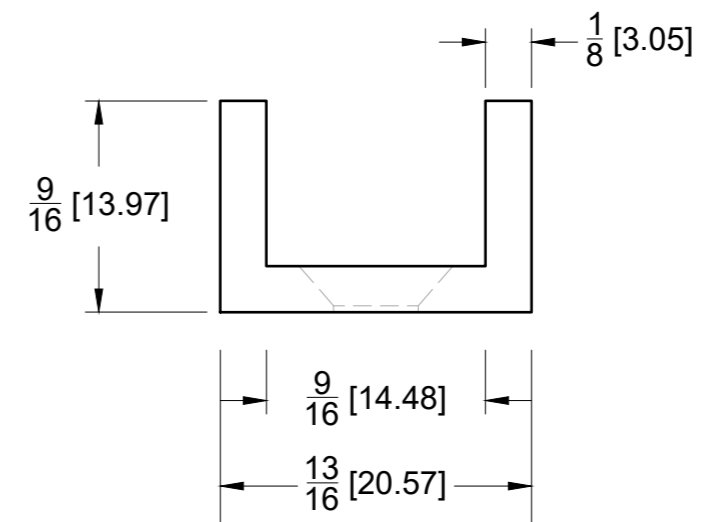

Date: 04/02/25

Sheet N°: 1/2

TOP VIEW

FRONT VIEW

SIDE VIEW

10101 NW 79th Ave
Hialeah Gardens, FL 33016
Phone: (877) 658-9008

Product: **Floor Guide for Modern Sliding System**
Code: HYD08
Material: 316L Stainless Steel

Specifications:
Glass thickness: 3/8" (10 mm) to 1/2" (12 mm) tempered glass
Includes: One floor guide, screw and anchor

BEFORE PROCEEDING WITH FABRICATION, PLEASE ENSURE THAT YOU VERIFY ALL MEASUREMENTS. IT IS CRUCIAL TO DOUBLE-CHECK THE SPECIFICATIONS TO AVOID ANY DISCREPANCIES. FOR THE MOST UP-TO-DATE TECHNICAL SPECSHEETS AND CUTOUTS, KINDLY VISIT GLASSHARDWARE.COM.