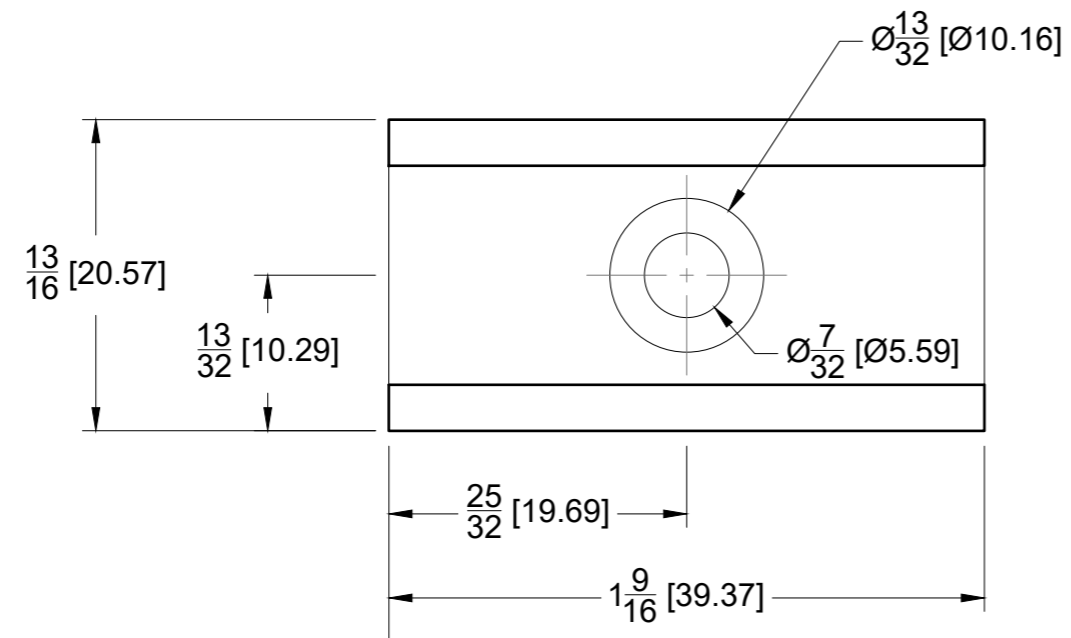

10101 NW 79th Ave
 Hialeah Gardens, FL 33016
 Phone: (877) 658-9008

Product: **Floor Guide for Modern Sliding System**
 Code: HYD08

Material: 316L Stainless Steel

Specifications:
 Glass thickness: 3/8" (10 mm) to 1/2" (12 mm) tempered glass
 Includes: One floor guide, screw and anchor

Date: 04/02/25

Sheet N°: 1/2

TOP VIEW

FRONT VIEW

SIDE VIEW

10101 NW 79th Ave
Hialeah Gardens, FL 33016
Phone: (877) 658-9008

Product: **Floor Guide for Modern Sliding System**
Code: HYD08
Material: 316L Stainless Steel

Specifications:
Glass thickness: 3/8" (10 mm) to 1/2" (12 mm) tempered glass
Includes: One floor guide, screw and anchor

BEFORE PROCEEDING WITH FABRICATION, PLEASE ENSURE THAT YOU VERIFY ALL MEASUREMENTS. IT IS CRUCIAL TO DOUBLE-CHECK THE SPECIFICATIONS TO AVOID ANY DISCREPANCIES. FOR THE MOST UP-TO-DATE TECHNICAL SPECSHEETS AND CUTOUTS, KINDLY VISIT GLASSHARDWARE.COM.