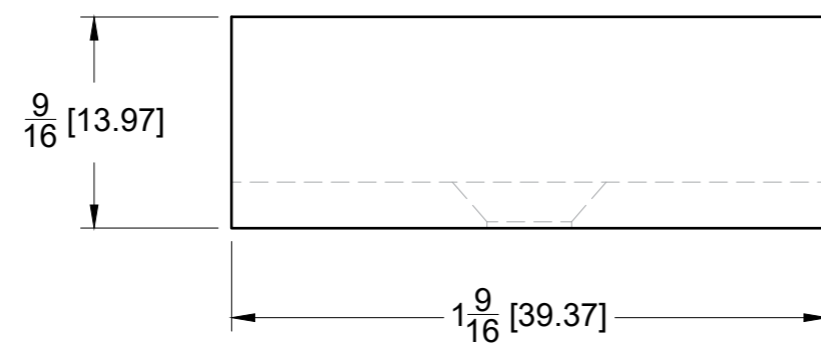

TOP VIEW

FRONT VIEW

SIDE VIEW

10101 NW 79th Ave
Hialeah Gardens, FL 33016
Phone: (877) 658-9008

Product: **Floor Guide for Modern Sliding System**
Code: HYD08
Material: 316L Stainless Steel

Specifications:
Glass thickness: 3/8" (10 mm) to 1/2" (12 mm) tempered glass
Includes: One floor guide, screw and anchor

BEFORE PROCEEDING WITH FABRICATION, PLEASE ENSURE THAT YOU VERIFY ALL MEASUREMENTS. IT IS CRUCIAL TO DOUBLE-CHECK THE SPECIFICATIONS TO AVOID ANY DISCREPANCIES. FOR THE MOST UP-TO-DATE TECHNICAL SPECSHEETS AND CUTOUTS, KINDLY VISIT GLASSHARDWARE.COM.

Date: 04/02/25

Sheet N°: 2/2