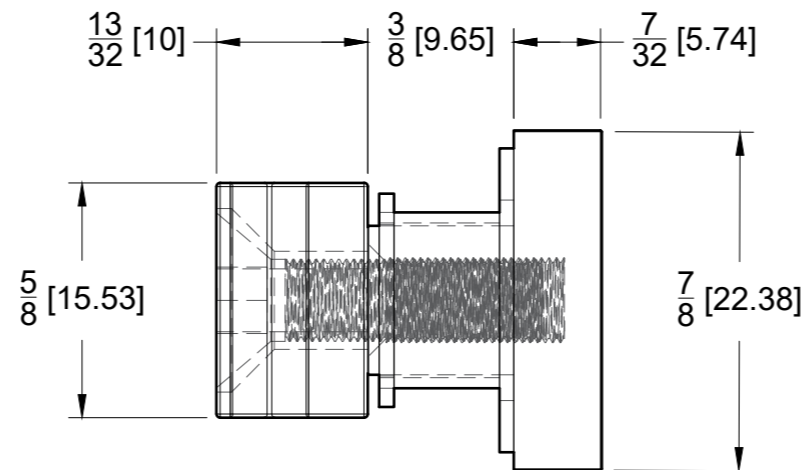

TOP VIEW

SIDE VIEW

GLASS CUT OUT

DETAIL A

DETAIL B

10101 NW 79th Ave
Hialeah Gardens, FL 33016
Phone: (877) 658-9008

Product: **90 Degree Fittings for Twin System**

Code: TW90

Material: 316L Stainless Steel

Specifications:

Glass thickness: 3/8" (10 mm) tempered glass
Includes: Two 90 Degree Fittings per box.
Gaskets and screws for installation.

BEFORE PROCEEDING WITH FABRICATION, PLEASE ENSURE THAT YOU VERIFY ALL MEASUREMENTS. IT IS CRUCIAL TO DOUBLE-CHECK THE SPECIFICATIONS TO AVOID ANY DISCREPANCIES. FOR THE MOST UP-TO-DATE TECHNICAL SPECSHEETS AND CUTOUTS, KINDLY VISIT GLASSHARDWARE.COM.