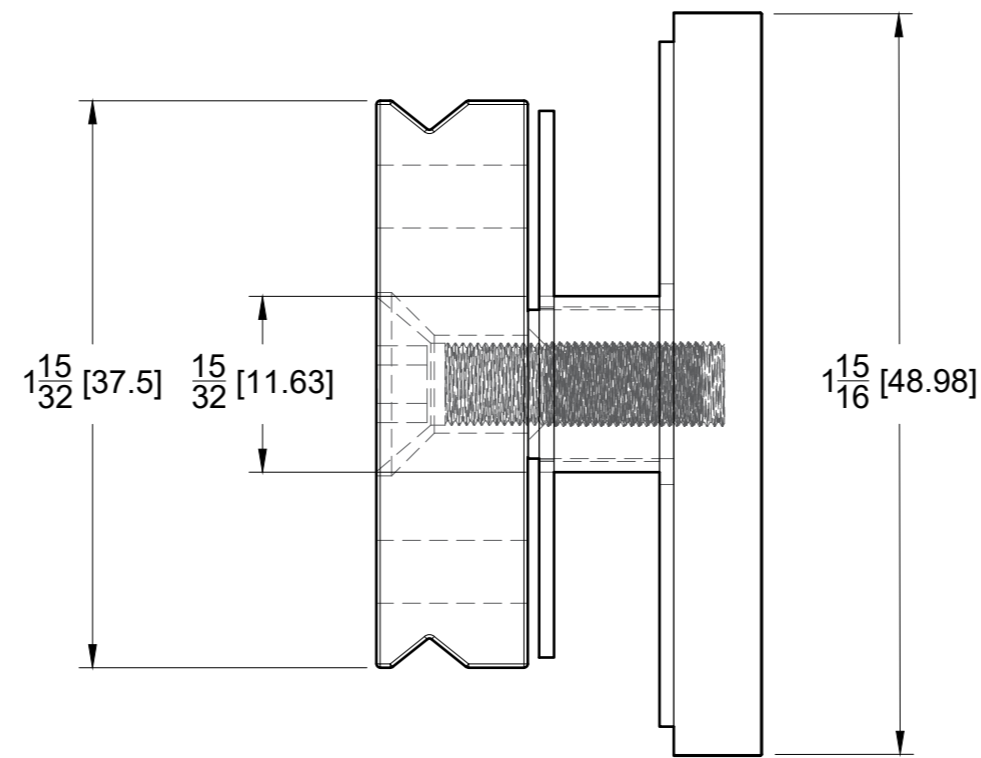

TOP VIEW

SIDE VIEW

GLASS CUT OUT

DETAIL A

DETAIL B

10101 NW 79th Ave
Hialeah Gardens, FL 33016
Phone: (877) 658-9008

Product: **90 Degree Fittings for Twin System**

Code: TW90

Material: 316L Stainless Steel

Specifications:

Glass thickness: 3/8" (10 mm) tempered glass
Includes: Two 90 Degree Fittings per box.
Gaskets and screws for installation.

BEFORE PROCEEDING WITH FABRICATION, PLEASE ENSURE THAT YOU VERIFY ALL MEASUREMENTS. IT IS CRUCIAL TO DOUBLE-CHECK THE SPECIFICATIONS TO AVOID ANY DISCREPANCIES. FOR THE MOST UP-TO-DATE TECHNICAL SPECSHEETS AND CUTOUTS, KINDLY VISIT GLASSHARDWARE.COM.