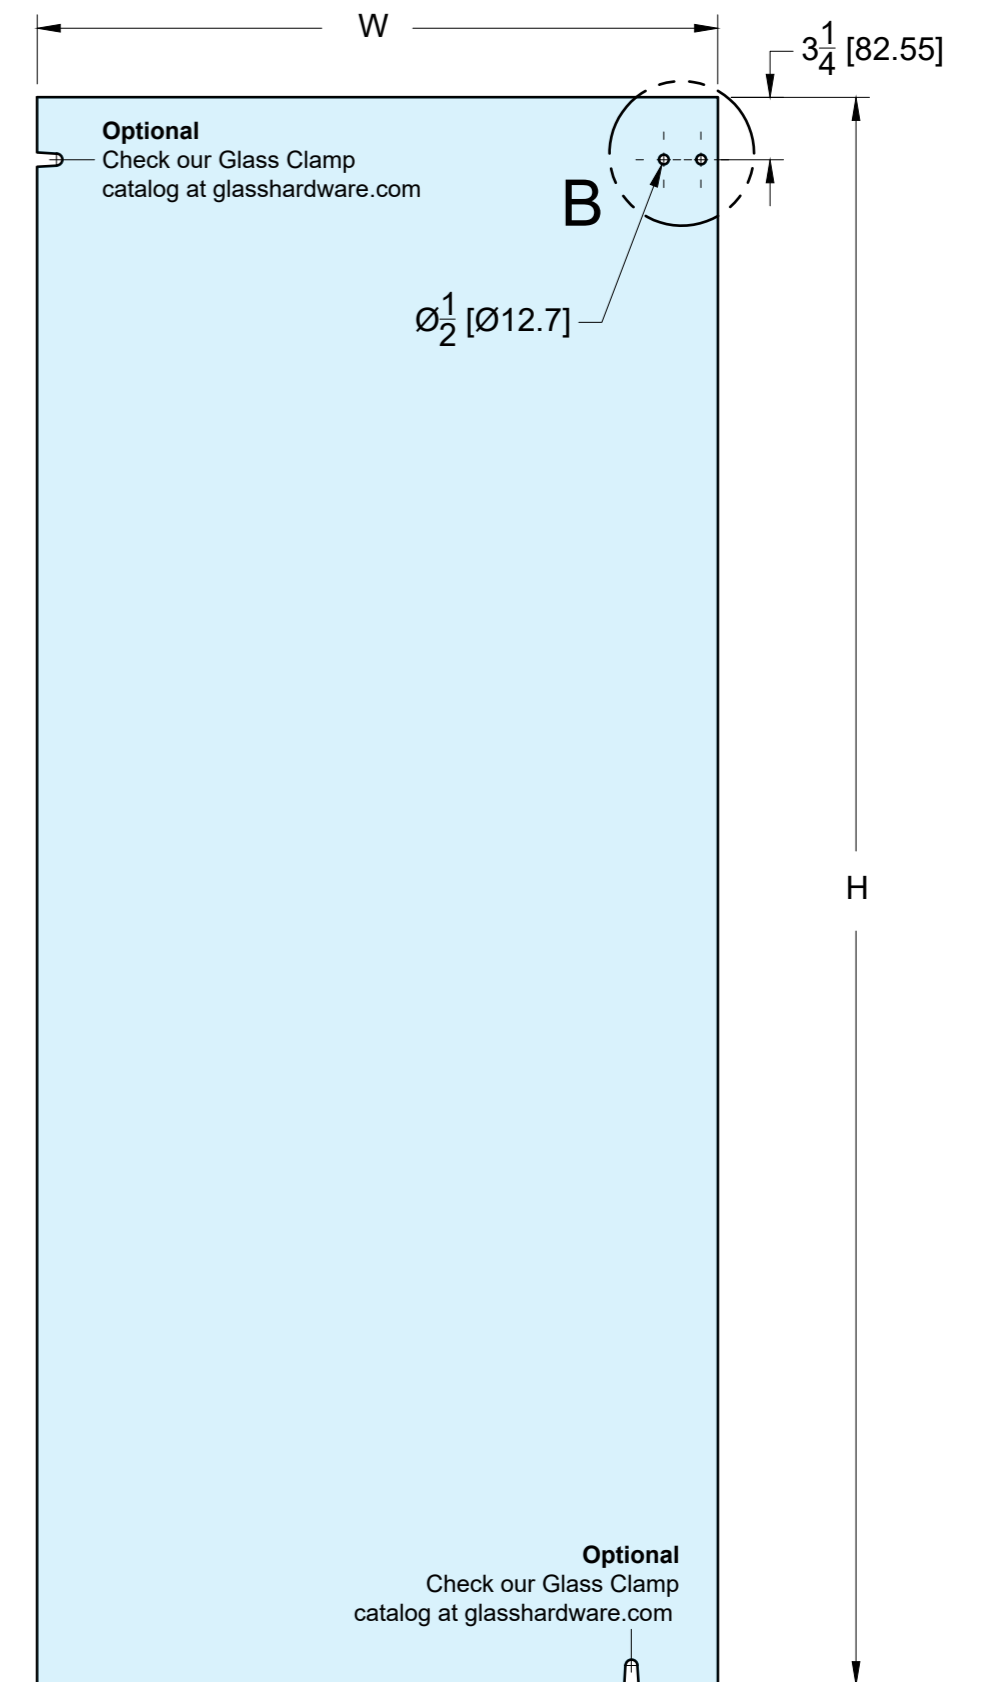

TOP VIEW

SIDE VIEW

GLASS CUT OUT

DETAIL A

DETAIL B

10101 NW 79th Ave
Hialeah Gardens, FL 33016
Phone: (877) 658-9008

Product: **90 Degree Fittings for Twin System**

Code: TW90

Material: 316L Stainless Steel

Specifications:

Glass thickness: 3/8" (10 mm) tempered glass
Includes: Two 90 Degree Fittings per box.
Gaskets and screws for installation.

BEFORE PROCEEDING WITH FABRICATION, PLEASE ENSURE THAT YOU VERIFY ALL MEASUREMENTS. IT IS CRUCIAL TO DOUBLE-CHECK THE SPECIFICATIONS TO AVOID ANY DISCREPANCIES. FOR THE MOST UP-TO-DATE TECHNICAL SPECSHEETS AND CUTOUTS, KINDLY VISIT GLASSHARDWARE.COM.