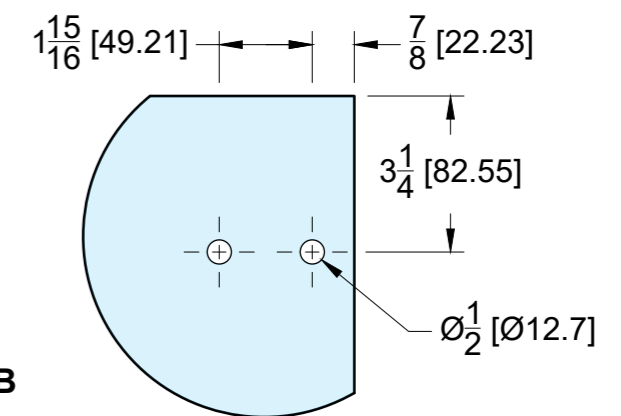

TOP VIEW

SIDE VIEW

GLASS CUT OUT

DETAIL A

DETAIL B

10101 NW 79th Ave
Hialeah Gardens, FL 33016
Phone: (877) 658-9008

Product: **90 Degree Fittings for Twin System**

Code: TW90

Material: 316L Stainless Steel

Specifications:

Glass thickness: 3/8" (10 mm) tempered glass
Includes: Two 90 Degree Fittings per box.
Gaskets and screws for installation.

BEFORE PROCEEDING WITH FABRICATION, PLEASE ENSURE THAT YOU VERIFY ALL MEASUREMENTS. IT IS CRUCIAL TO DOUBLE-CHECK THE SPECIFICATIONS TO AVOID ANY DISCREPANCIES. FOR THE MOST UP-TO-DATE TECHNICAL SPECSHEETS AND CUTOUTS, KINDLY VISIT GLASSHARDWARE.COM.