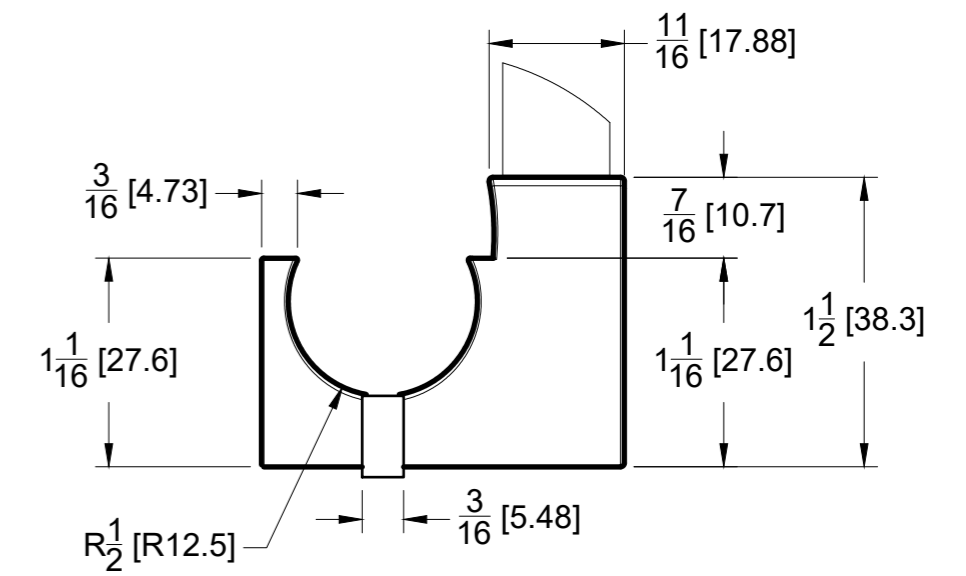

FRONT

BACK

TOP VIEW

DETAIL A

FRONT VIEW

SIDE VIEW

10101 NW 79th Ave
Hialeah Gardens, FL 33016
Phone: (877) 658-9008

Product: **Ceiling Mount Bracket for Barn Door**
Code: TD06A
Material: 304 Stainless Steel

Specifications:
Includes: One Ceiling Mount Bracket, Screws and anchors for installation.

BEFORE PROCEEDING WITH FABRICATION, PLEASE ENSURE THAT YOU VERIFY ALL MEASUREMENTS. IT IS CRUCIAL TO DOUBLE-CHECK THE SPECIFICATIONS TO AVOID ANY DISCREPANCIES. FOR THE MOST UP-TO-DATE TECHNICAL SPECSHEETS AND CUTOUTS, KINDLY VISIT GLASSHARDWARE.COM.