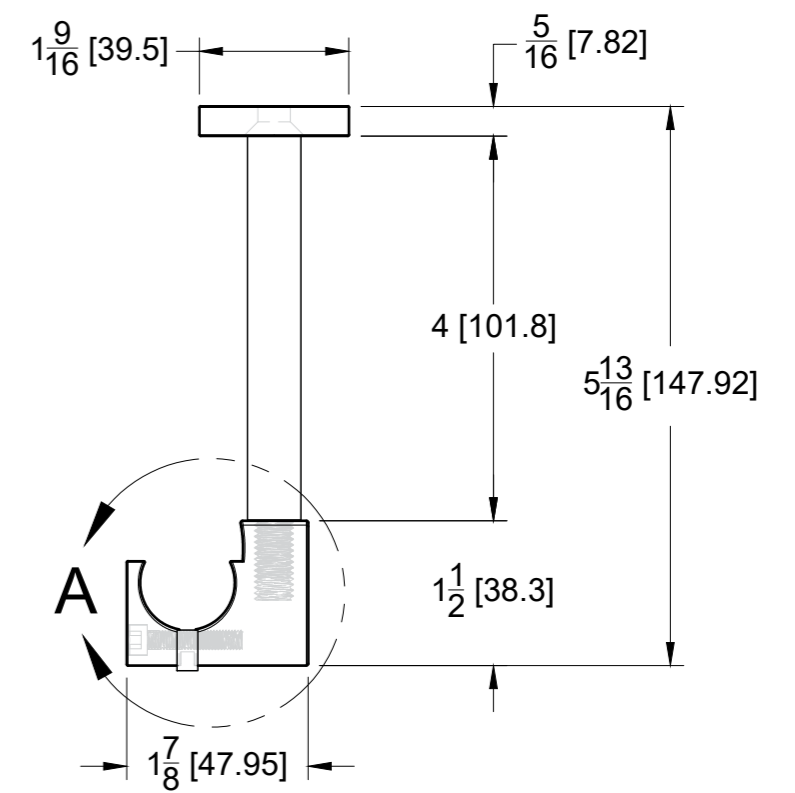

FRONT

BACK

TOP VIEW

DETAIL A

FRONT VIEW

SIDE VIEW

10101 NW 79th Ave
Hialeah Gardens, FL 33016
Phone: (877) 658-9008

Product: **Ceiling Mount Bracket for Barn Door**
Code: TD06A
Material: 304 Stainless Steel

Specifications:
Includes: One Ceiling Mount Bracket, Screws and anchors for installation.

BEFORE PROCEEDING WITH FABRICATION, PLEASE ENSURE THAT YOU VERIFY ALL MEASUREMENTS. IT IS CRUCIAL TO DOUBLE-CHECK THE SPECIFICATIONS TO AVOID ANY DISCREPANCIES. FOR THE MOST UP-TO-DATE TECHNICAL SPECSHEETS AND CUTOUTS, KINDLY VISIT GLASSHARDWARE.COM.