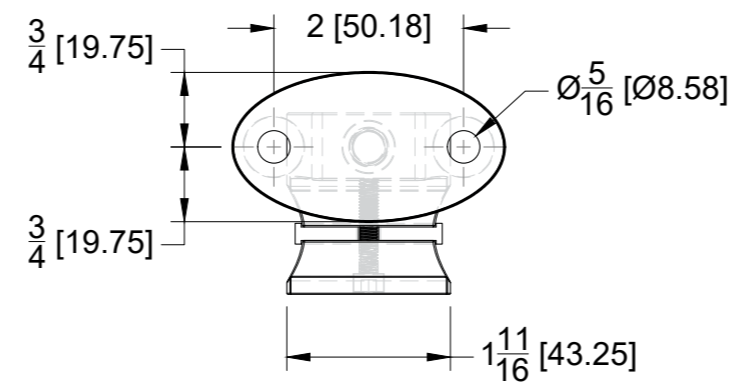

FRONT

BACK

TOP VIEW

DETAIL A

FRONT VIEW

SIDE VIEW

10101 NW 79th Ave
Hialeah Gardens, FL 33016
Phone: (877) 658-9008

Product: **Ceiling Mount Bracket for Barn Door**
Code: TD06A
Material: 304 Stainless Steel

Specifications:
Includes: One Ceiling Mount Bracket, Screws and anchors for installation.

BEFORE PROCEEDING WITH FABRICATION, PLEASE ENSURE THAT YOU VERIFY ALL MEASUREMENTS. IT IS CRUCIAL TO DOUBLE-CHECK THE SPECIFICATIONS TO AVOID ANY DISCREPANCIES. FOR THE MOST UP-TO-DATE TECHNICAL SPECSHEETS AND CUTOUTS, KINDLY VISIT GLASSHARDWARE.COM.