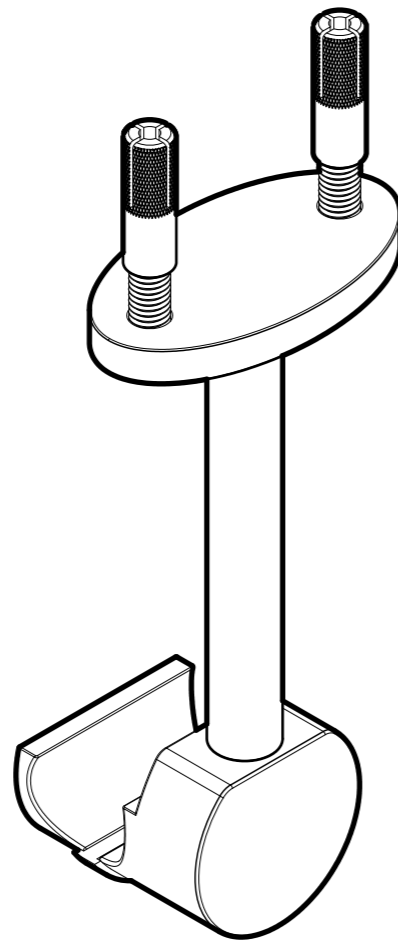

FRONT

BACK

TOP VIEW

DETAIL A

FRONT VIEW

SIDE VIEW

10101 NW 79th Ave
Hialeah Gardens, FL 33016
Phone: (877) 658-9008

Product: **Ceiling Mount Bracket for Barn Door**
Code: TD06A
Material: 304 Stainless Steel

Specifications:
Includes: One Ceiling Mount Bracket, Screws and anchors for installation.

BEFORE PROCEEDING WITH FABRICATION, PLEASE ENSURE THAT YOU VERIFY ALL MEASUREMENTS. IT IS CRUCIAL TO DOUBLE-CHECK THE SPECIFICATIONS TO AVOID ANY DISCREPANCIES. FOR THE MOST UP-TO-DATE TECHNICAL SPECSHEETS AND CUTOUTS, KINDLY VISIT GLASSHARDWARE.COM.