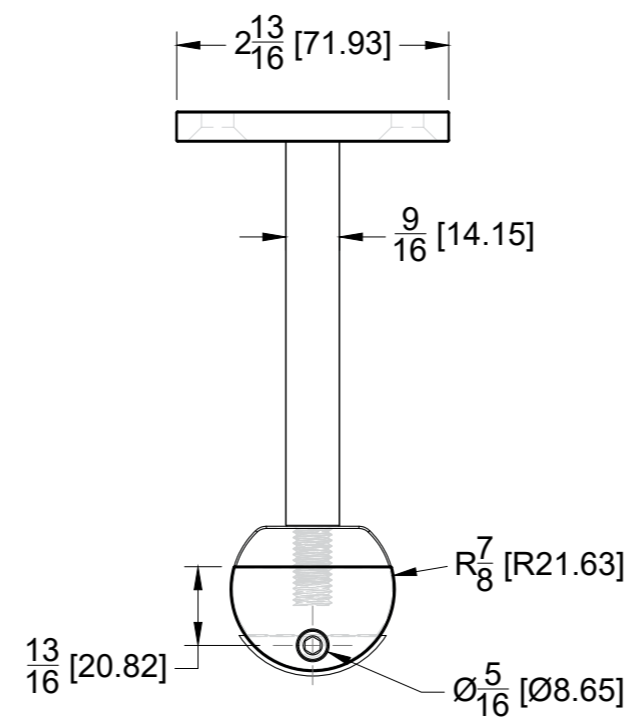

FRONT

BACK

TOP VIEW

DETAIL A

FRONT VIEW

SIDE VIEW

10101 NW 79th Ave
Hialeah Gardens, FL 33016
Phone: (877) 658-9008

Product: **Ceiling Mount Bracket for Barn Door**
Code: TD06A
Material: 304 Stainless Steel

Specifications:
Includes: One Ceiling Mount Bracket, Screws and anchors for installation.

BEFORE PROCEEDING WITH FABRICATION, PLEASE ENSURE THAT YOU VERIFY ALL MEASUREMENTS. IT IS CRUCIAL TO DOUBLE-CHECK THE SPECIFICATIONS TO AVOID ANY DISCREPANCIES. FOR THE MOST UP-TO-DATE TECHNICAL SPECSHEETS AND CUTOUTS, KINDLY VISIT GLASSHARDWARE.COM.