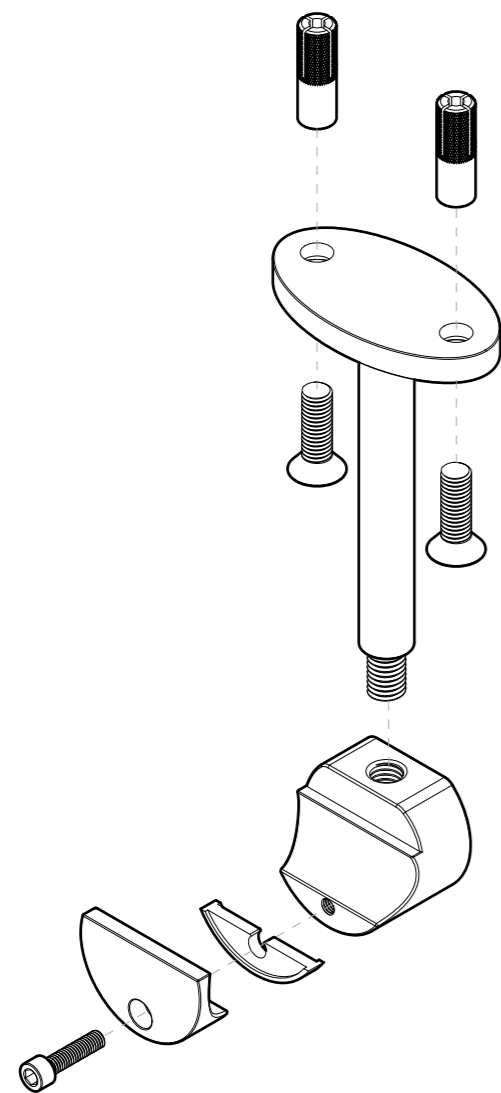

FRONT

BACK

TOP VIEW

DETAIL A

FRONT VIEW

SIDE VIEW

10101 NW 79th Ave
Hialeah Gardens, FL 33016
Phone: (877) 658-9008

Product: **Ceiling Mount Bracket for Barn Door**
Code: TD06A
Material: 304 Stainless Steel

Specifications:
Includes: One Ceiling Mount Bracket, Screws and anchors for installation.

BEFORE PROCEEDING WITH FABRICATION, PLEASE ENSURE THAT YOU VERIFY ALL MEASUREMENTS. IT IS CRUCIAL TO DOUBLE-CHECK THE SPECIFICATIONS TO AVOID ANY DISCREPANCIES. FOR THE MOST UP-TO-DATE TECHNICAL SPECSHEETS AND CUTOUTS, KINDLY VISIT GLASSHARDWARE.COM.