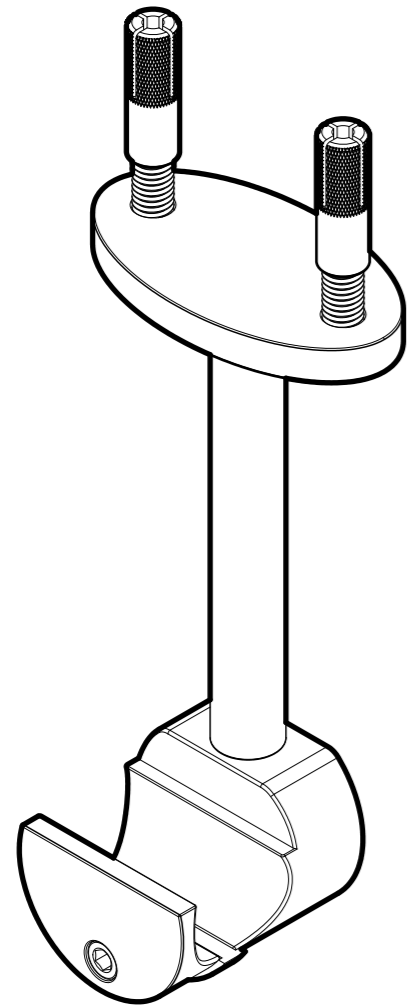

FRONT

BACK

TOP VIEW

DETAIL A

FRONT VIEW

SIDE VIEW

10101 NW 79th Ave
Hialeah Gardens, FL 33016
Phone: (877) 658-9008

Product: **Ceiling Mount Bracket for Barn Door**
Code: TD06A
Material: 304 Stainless Steel

Specifications:
Includes: One Ceiling Mount Bracket, Screws and anchors for installation.

BEFORE PROCEEDING WITH FABRICATION, PLEASE ENSURE THAT YOU VERIFY ALL MEASUREMENTS. IT IS CRUCIAL TO DOUBLE-CHECK THE SPECIFICATIONS TO AVOID ANY DISCREPANCIES. FOR THE MOST UP-TO-DATE TECHNICAL SPECSHEETS AND CUTOUTS, KINDLY VISIT GLASSHARDWARE.COM.