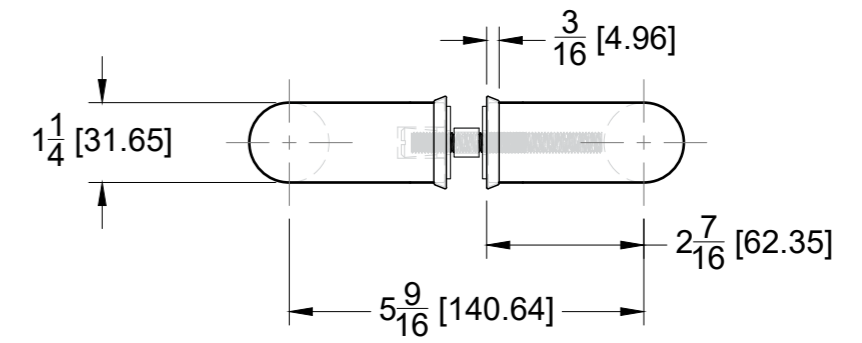

TOP VIEW

GLASS CUT OUT

SIDE VIEW

FRONT VIEW

10101 NW 79th Ave
Hialeah Gardens, FL 33016
Phone: (877) 658-9008

Product: **12" Back-to-Back Round Pull Handle**
Code: PH12X12 Material: 304 Stainless Steel

Specifications:
Glass thickness: 3/8" (10 mm) to 1/2" (12 mm) tempered glass
Includes: Gaskets and screws for installation