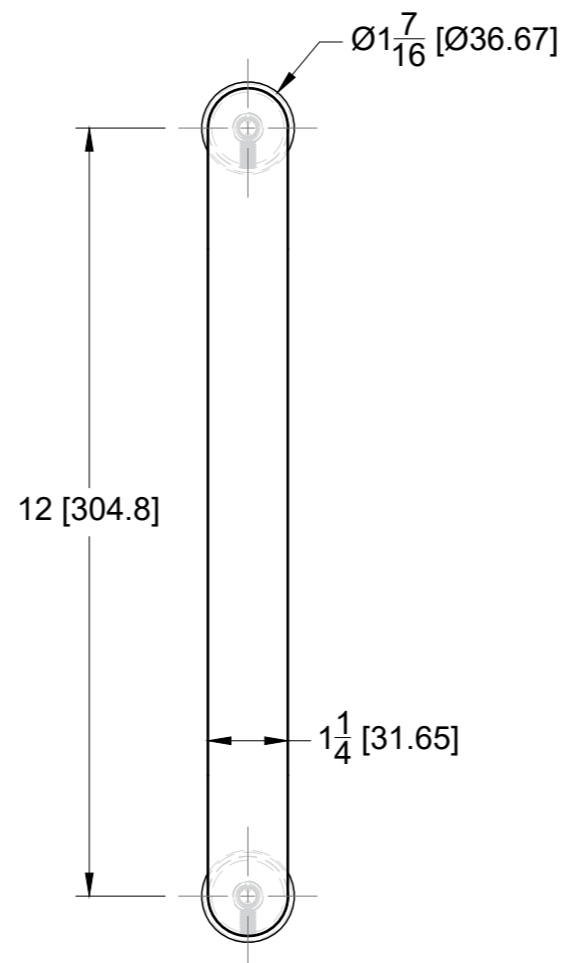

TOP VIEW

GLASS CUT OUT

SIDE VIEW

FRONT VIEW

10101 NW 79th Ave
Hialeah Gardens, FL 33016
Phone: (877) 658-9008

Product: **12" Back-to-Back Round Pull Handle**
Code: PH12X12 Material: 304 Stainless Steel

Specifications:
Glass thickness: 3/8" (10 mm) to 1/2" (12 mm) tempered glass
Includes: Gaskets and screws for installation

BEFORE PROCEEDING WITH FABRICATION, PLEASE ENSURE THAT YOU VERIFY ALL MEASUREMENTS. IT IS CRUCIAL TO DOUBLE-CHECK THE SPECIFICATIONS TO AVOID ANY DISCREPANCIES. FOR THE MOST UP-TO-DATE TECHNICAL SPECSHEETS AND CUTOUTS, KINDLY VISIT GLASSHARDWARE.COM.