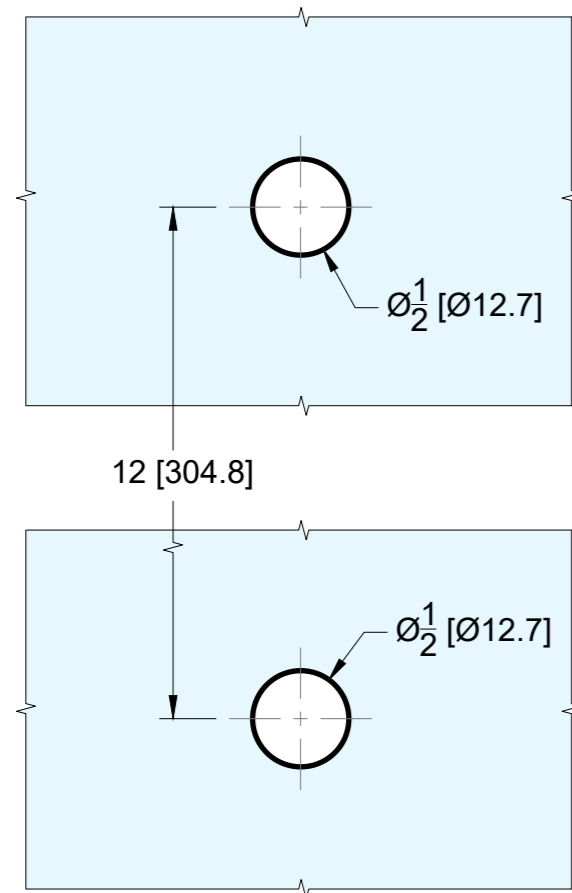

TOP VIEW

GLASS CUT OUT

SIDE VIEW

FRONT VIEW

10101 NW 79th Ave
Hialeah Gardens, FL 33016
Phone: (877) 658-9008

Product: **12" Back-to-Back Round Pull Handle**
Code: PH12X12 Material: 304 Stainless Steel

Specifications:
Glass thickness: 3/8" (10 mm) to 1/2" (12 mm) tempered glass
Includes: Gaskets and screws for installation