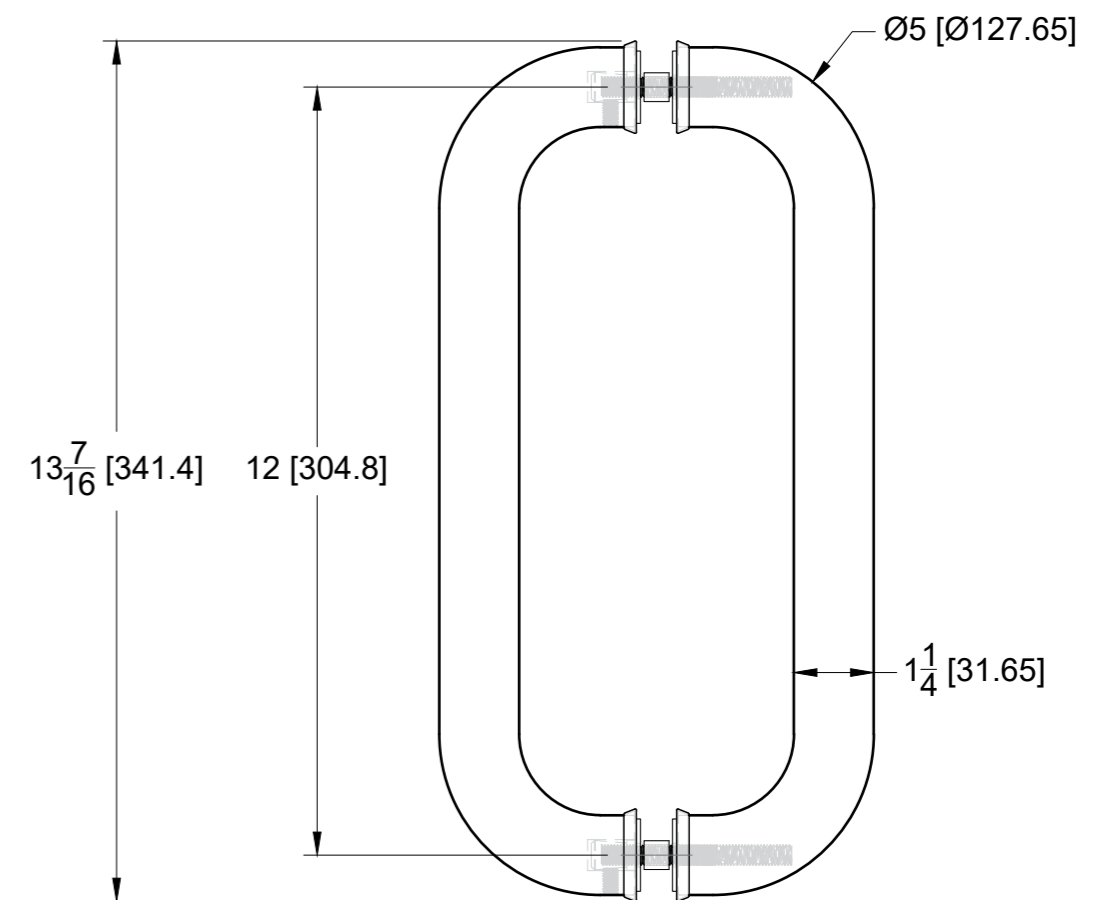

TOP VIEW

GLASS CUT OUT

SIDE VIEW

FRONT VIEW

10101 NW 79th Ave
Hialeah Gardens, FL 33016
Phone: (877) 658-9008

Product: **12" Back-to-Back Round Pull Handle**
Code: PH12X12 Material: 304 Stainless Steel

Specifications:
Glass thickness: 3/8" (10 mm) to 1/2" (12 mm) tempered glass
Includes: Gaskets and screws for installation

BEFORE PROCEEDING WITH FABRICATION, PLEASE ENSURE THAT YOU VERIFY ALL MEASUREMENTS. IT IS CRUCIAL TO DOUBLE-CHECK THE SPECIFICATIONS TO AVOID ANY DISCREPANCIES. FOR THE MOST UP-TO-DATE TECHNICAL SPECSHEETS AND CUTOUTS, KINDLY VISIT GLASSHARDWARE.COM.