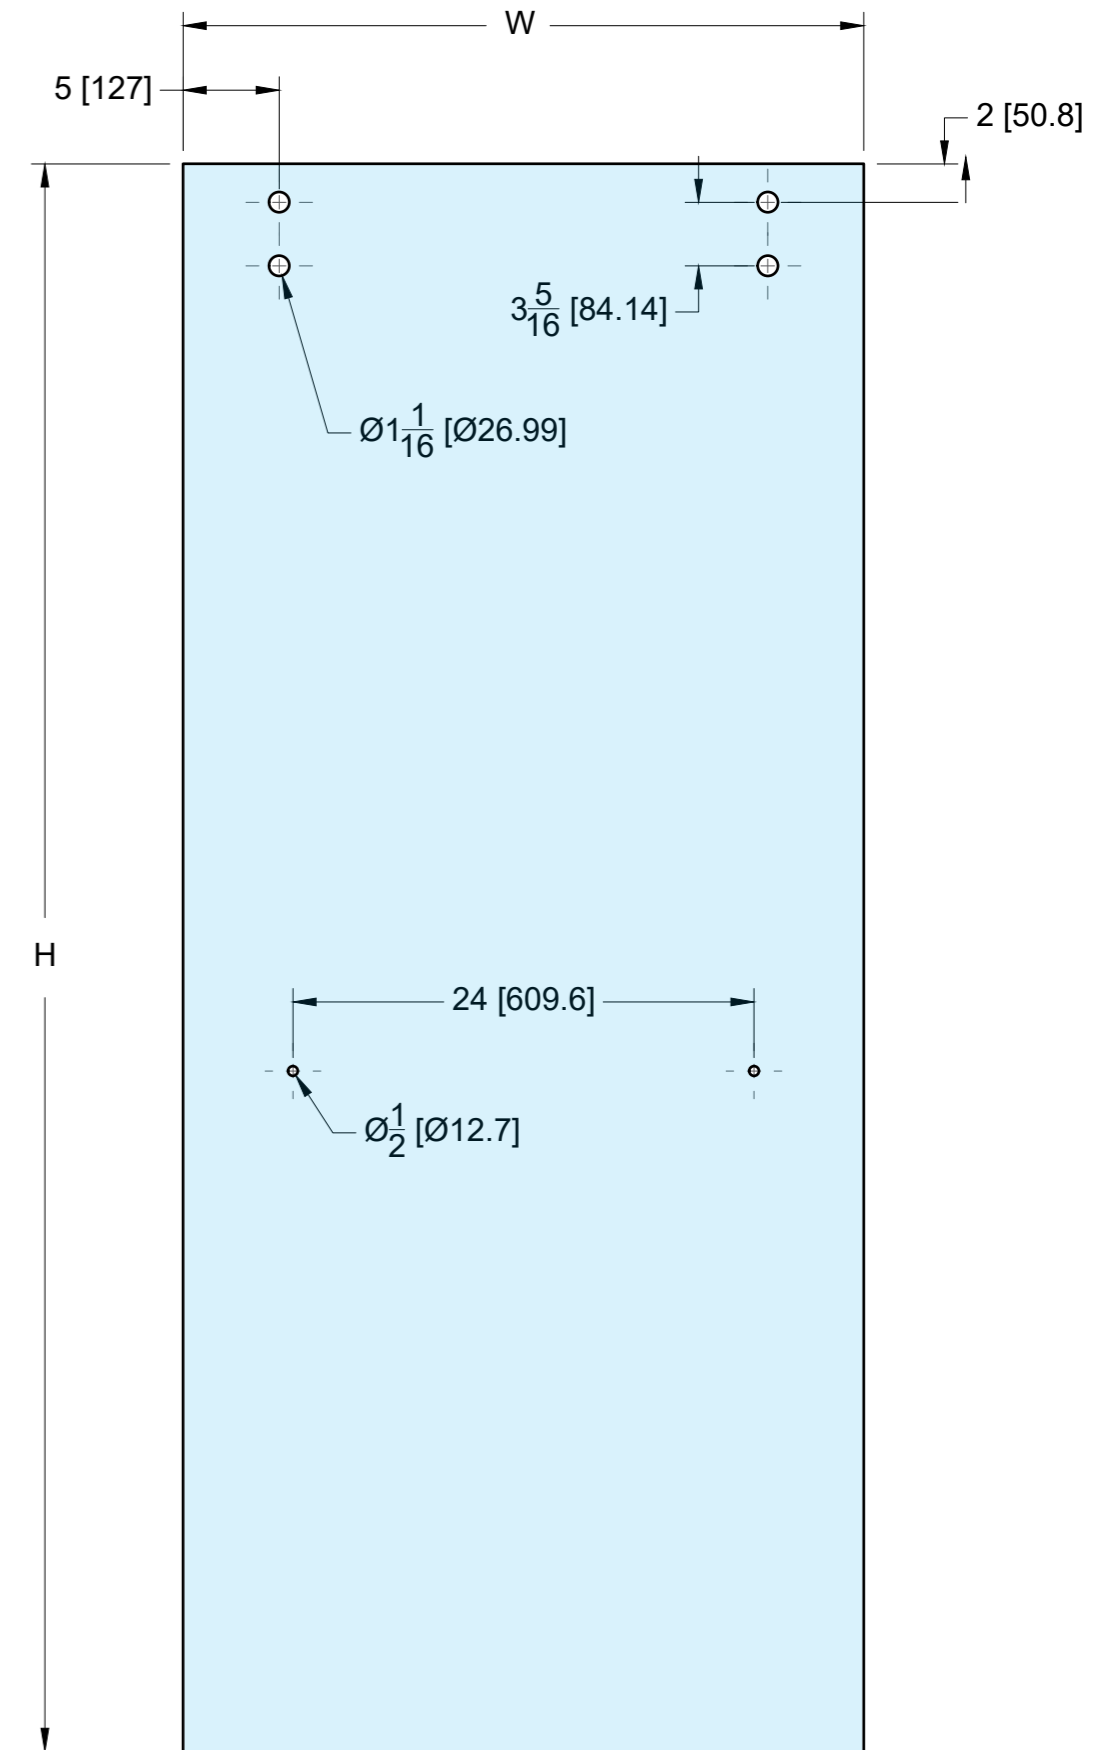

FRONT VIEW

SIDE VIEW

GLASS CUT OUT

10101 NW 79th Ave  
Hialeah Gardens, FL 33016  
Phone: (877) 658-9008

Product:	<b>Spare Roller For Twin System</b>	
Code:	TW918B	Material: 316L Stainless Steel

**Specifications:**  
Glass thickness: 3/8" (10 mm) tempered glass.  
Includes: One Spare Roller per box.

BEFORE PROCEEDING WITH FABRICATION, PLEASE ENSURE THAT YOU VERIFY ALL MEASUREMENTS. IT IS CRUCIAL TO DOUBLE-CHECK THE SPECIFICATIONS TO AVOID ANY DISCREPANCIES. FOR THE MOST UP-TO-DATE TECHNICAL SPECSHEETS AND CUTOUTS, KINDLY VISIT [GLASSHARDWARE.COM](http://GLASSHARDWARE.COM).