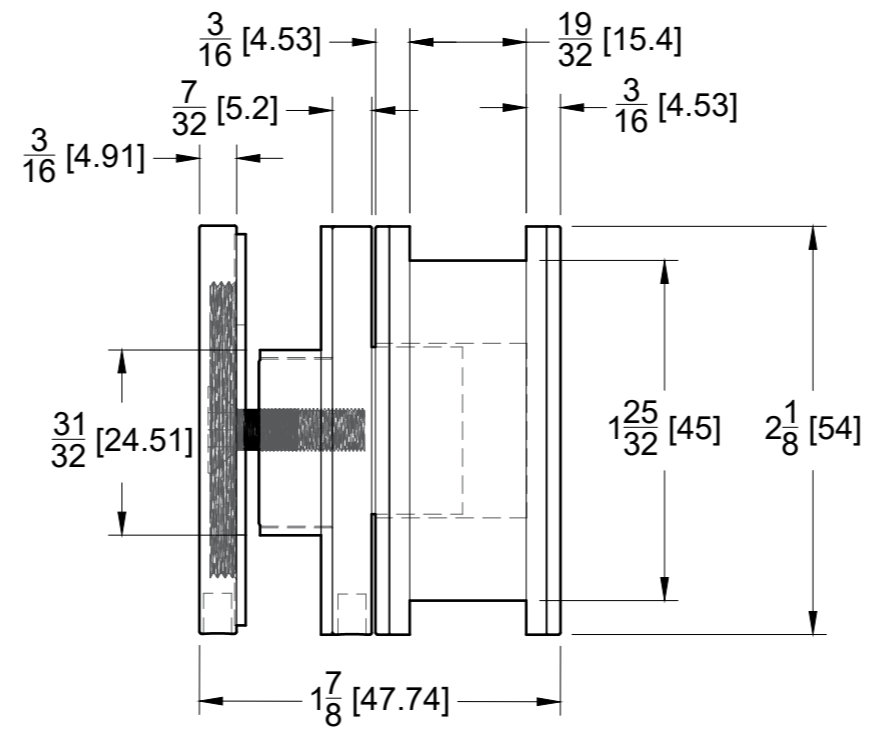

FRONT VIEW

SIDE VIEW

GLASS CUT OUT

10101 NW 79th Ave  
Hialeah Gardens, FL 33016  
Phone: (877) 658-9008

Product:	<b>Spare Roller For Twin System</b>	
Code:	TW918B	Material: 316L Stainless Steel

**Specifications:**  
Glass thickness: 3/8" (10 mm) tempered glass.  
Includes: One Spare Roller per box.

BEFORE PROCEEDING WITH FABRICATION, PLEASE ENSURE THAT YOU VERIFY ALL MEASUREMENTS. IT IS CRUCIAL TO DOUBLE-CHECK THE SPECIFICATIONS TO AVOID ANY DISCREPANCIES. FOR THE MOST UP-TO-DATE TECHNICAL SPECSHEETS AND CUTOUTS, KINDLY VISIT [GLASSHARDWARE.COM](http://GLASSHARDWARE.COM).