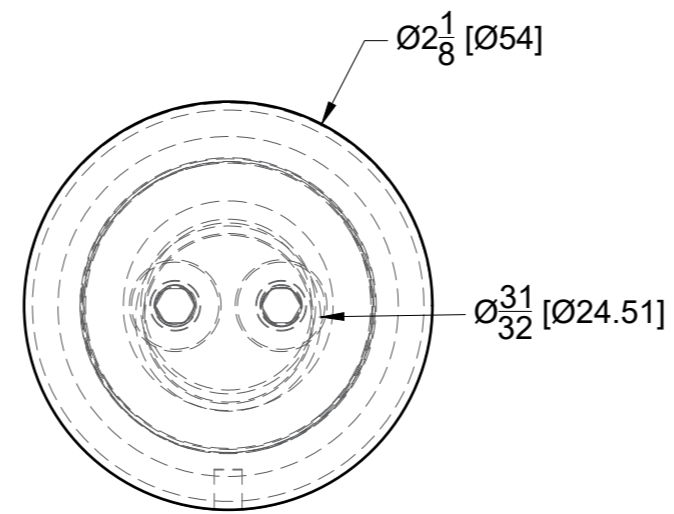

FRONT VIEW

SIDE VIEW

GLASS CUT OUT

10101 NW 79th Ave  
Hialeah Gardens, FL 33016  
Phone: (877) 658-9008

Product:	<b>Spare Roller For Twin System</b>	
Code:	TW918B	Material: 316L Stainless Steel

**Specifications:**  
Glass thickness: 3/8" (10 mm) tempered glass.  
Includes: One Spare Roller per box.

BEFORE PROCEEDING WITH FABRICATION, PLEASE ENSURE THAT YOU VERIFY ALL MEASUREMENTS. IT IS CRUCIAL TO DOUBLE-CHECK THE SPECIFICATIONS TO AVOID ANY DISCREPANCIES. FOR THE MOST UP-TO-DATE TECHNICAL SPECSHEETS AND CUTOUTS, KINDLY VISIT [GLASSHARDWARE.COM](http://GLASSHARDWARE.COM).