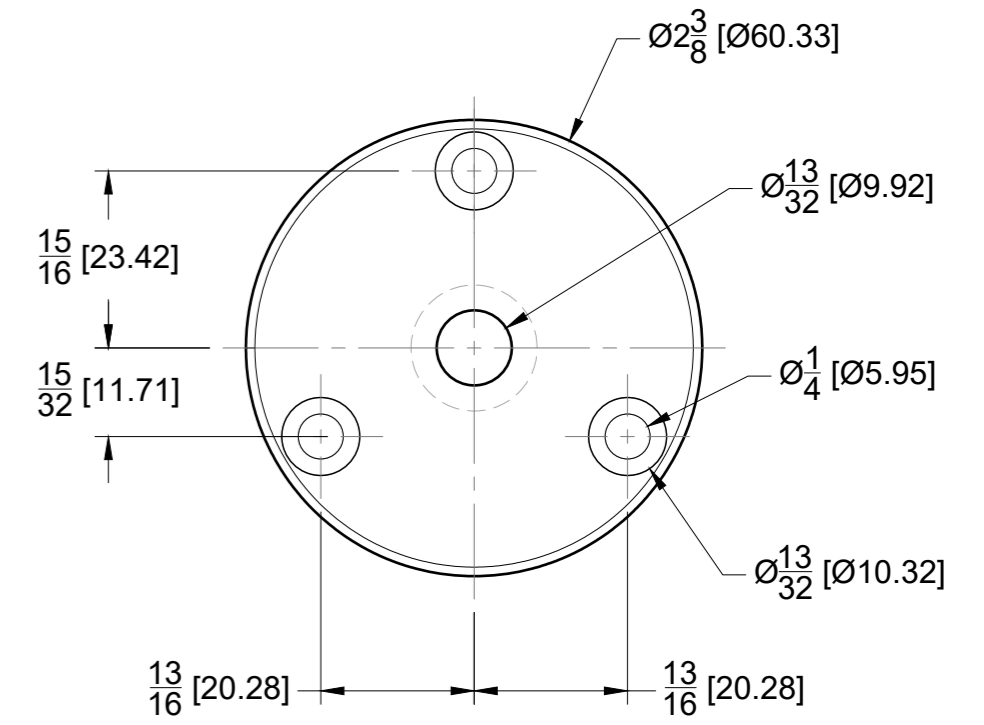

FRONT

BACK

PLATE FRONT VIEW

TOP VIEW

SIDE VIEW

FRONT VIEW

10101 NW 79th Ave  
Hialeah Gardens, FL 33016  
Phone: (877) 658-9008  
Fax: (888) 280-2285

Product: **Wall Mount Adjustable Hand Rail Bracket, Round**

Code: WRBK029

Material: 316L Stainless Steel

**Specifications:**

Includes: One Wall Mount Adjustable Hand Rail Bracket, Round.

BEFORE PROCEEDING WITH FABRICATION, PLEASE ENSURE THAT YOU VERIFY ALL MEASUREMENTS. IT IS CRUCIAL TO DOUBLE-CHECK THE SPECIFICATIONS TO AVOID ANY DISCREPANCIES. FOR THE MOST UP-TO-DATE TECHNICAL SPECSHEETS AND CUTOUTS, KINDLY VISIT [GLASSHARDWARE.COM](http://GLASSHARDWARE.COM).