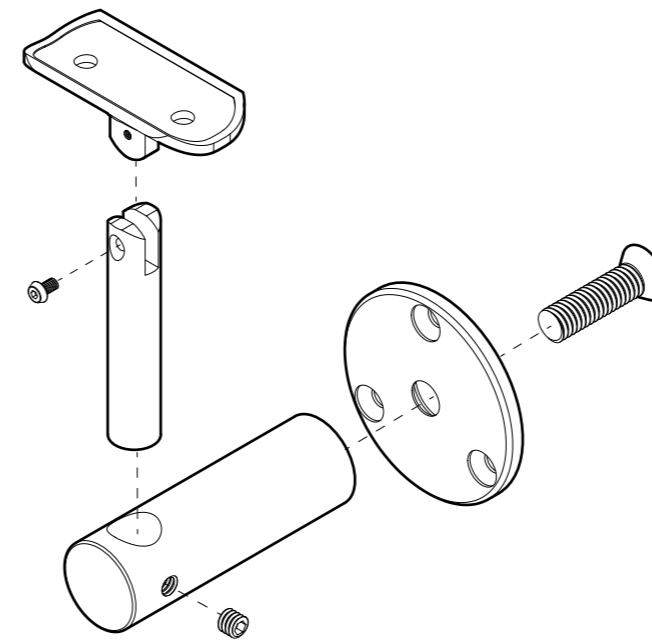

FRONT

BACK

PLATE FRONT VIEW

TOP VIEW

SIDE VIEW

FRONT VIEW

10101 NW 79th Ave  
Hialeah Gardens, FL 33016  
Phone: (877) 658-9008  
Fax: (888) 280-2285

Product: **Wall Mount Adjustable Hand Rail Bracket, Round**

Code: WRBK029

Material: 316L Stainless Steel

**Specifications:**

Includes: One Wall Mount Adjustable Hand Rail Bracket, Round.

BEFORE PROCEEDING WITH FABRICATION, PLEASE ENSURE THAT YOU VERIFY ALL MEASUREMENTS. IT IS CRUCIAL TO DOUBLE-CHECK THE SPECIFICATIONS TO AVOID ANY DISCREPANCIES. FOR THE MOST UP-TO-DATE TECHNICAL SPECSHEETS AND CUTOUTS, KINDLY VISIT [GLASSHARDWARE.COM](http://GLASSHARDWARE.COM).