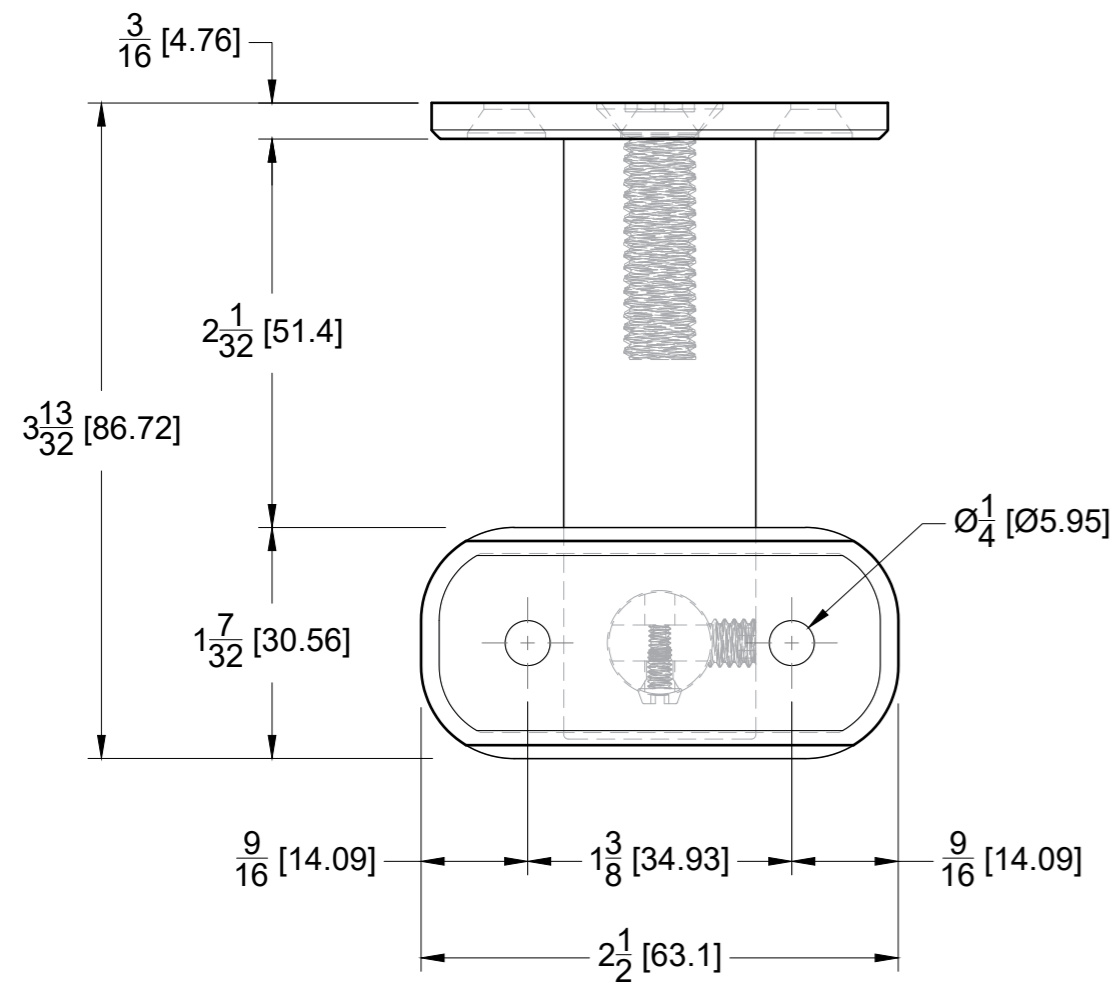

FRONT

BACK

PLATE FRONT VIEW

TOP VIEW

SIDE VIEW

FRONT VIEW

10101 NW 79th Ave  
Hialeah Gardens, FL 33016  
Phone: (877) 658-9008  
Fax: (888) 280-2285

Product: **Wall Mount Adjustable Hand Rail Bracket, Round**

Code: WRBK029

Material: 316L Stainless Steel

**Specifications:**

Includes: One Wall Mount Adjustable Hand Rail Bracket, Round.

BEFORE PROCEEDING WITH FABRICATION, PLEASE ENSURE THAT YOU VERIFY ALL MEASUREMENTS. IT IS CRUCIAL TO DOUBLE-CHECK THE SPECIFICATIONS TO AVOID ANY DISCREPANCIES. FOR THE MOST UP-TO-DATE TECHNICAL SPECSHEETS AND CUTOUTS, KINDLY VISIT [GLASSHARDWARE.COM](http://GLASSHARDWARE.COM).