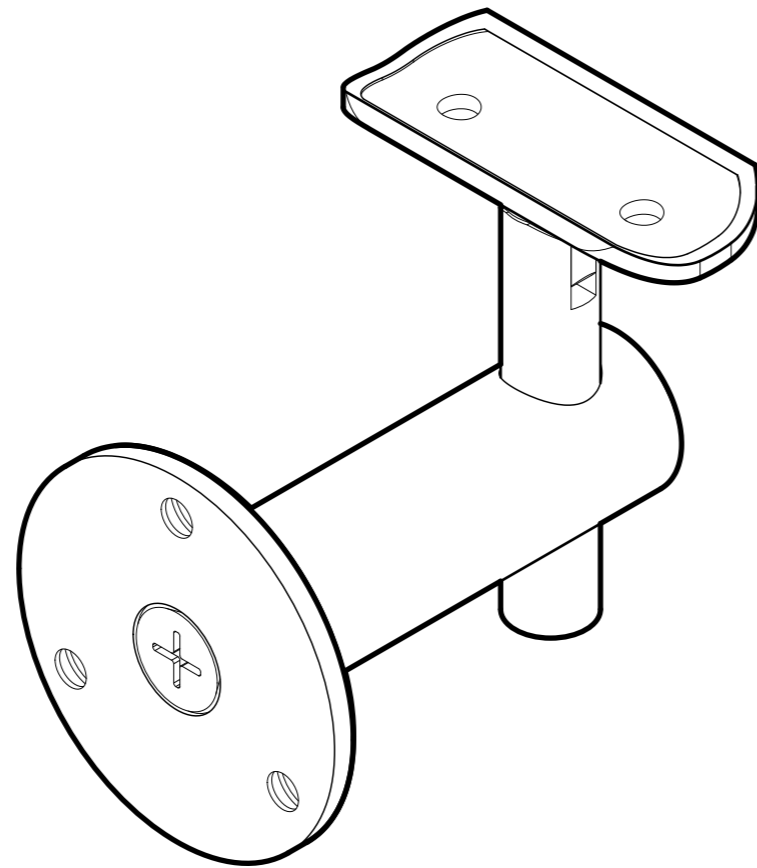

FRONT

BACK

PLATE FRONT VIEW

TOP VIEW

SIDE VIEW

FRONT VIEW

10101 NW 79th Ave  
Hialeah Gardens, FL 33016  
Phone: (877) 658-9008  
Fax: (888) 280-2285

Product: **Wall Mount Adjustable Hand Rail Bracket, Round**

Code: WRBK029

Material: 316L Stainless Steel

**Specifications:**

Includes: One Wall Mount Adjustable Hand Rail Bracket, Round.

BEFORE PROCEEDING WITH FABRICATION, PLEASE ENSURE THAT YOU VERIFY ALL MEASUREMENTS. IT IS CRUCIAL TO DOUBLE-CHECK THE SPECIFICATIONS TO AVOID ANY DISCREPANCIES. FOR THE MOST UP-TO-DATE TECHNICAL SPECSHEETS AND CUTOUTS, KINDLY VISIT [GLASSHARDWARE.COM](http://GLASSHARDWARE.COM).