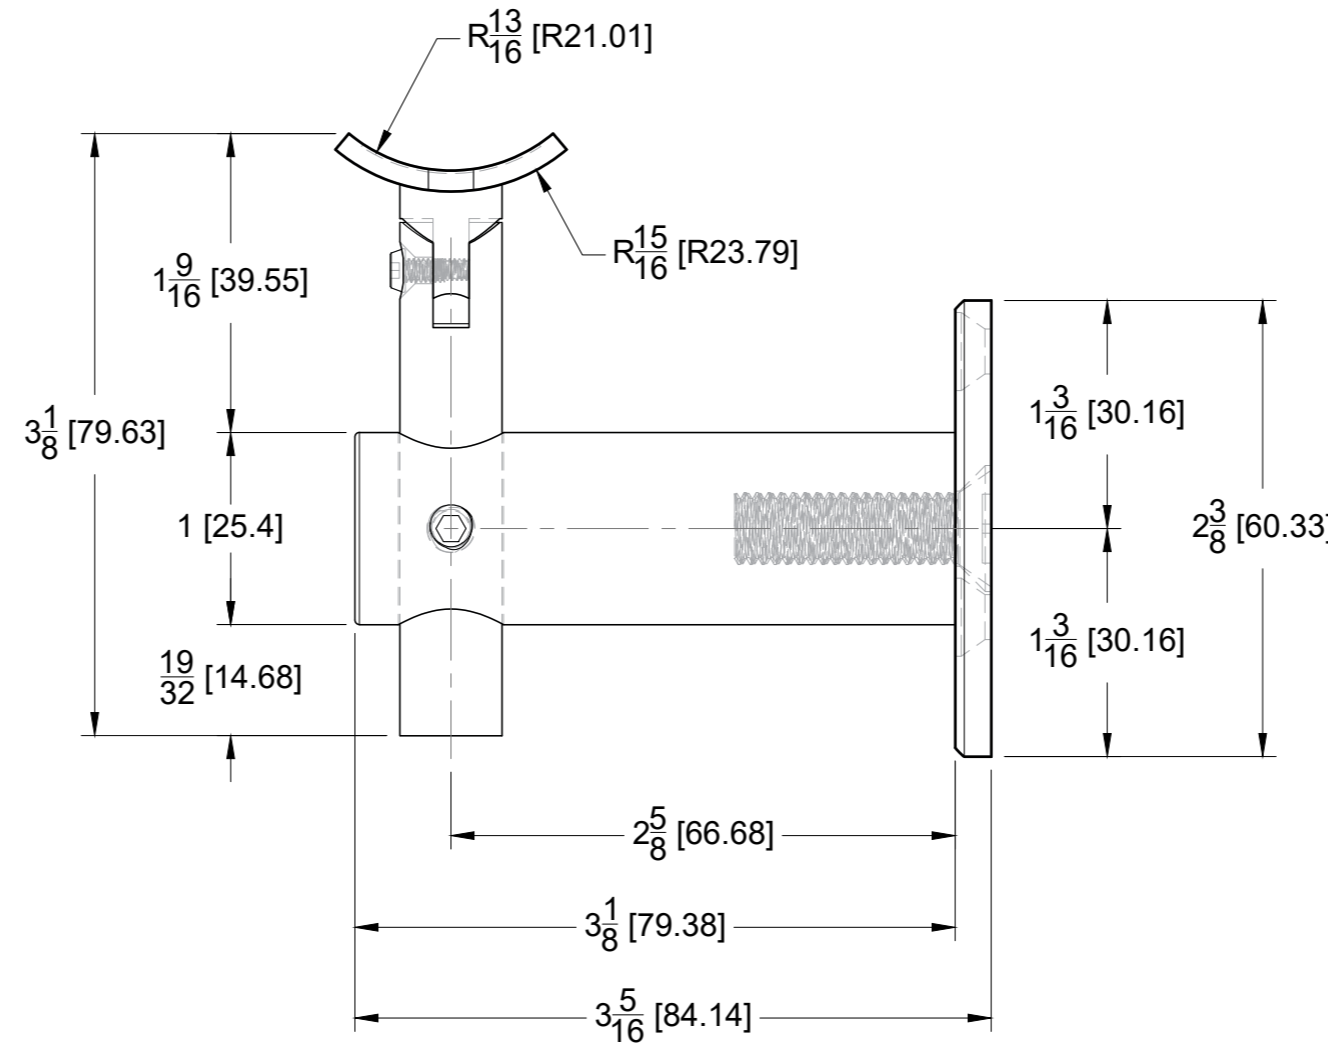

FRONT

BACK

PLATE FRONT VIEW

TOP VIEW

SIDE VIEW

FRONT VIEW

10101 NW 79th Ave  
Hialeah Gardens, FL 33016  
Phone: (877) 658-9008  
Fax: (888) 280-2285

Product: **Wall Mount Adjustable Hand Rail Bracket, Round**

Code: WRBK029

Material: 316L Stainless Steel

**Specifications:**

Includes: One Wall Mount Adjustable Hand Rail Bracket, Round.

BEFORE PROCEEDING WITH FABRICATION, PLEASE ENSURE THAT YOU VERIFY ALL MEASUREMENTS. IT IS CRUCIAL TO DOUBLE-CHECK THE SPECIFICATIONS TO AVOID ANY DISCREPANCIES. FOR THE MOST UP-TO-DATE TECHNICAL SPECSHEETS AND CUTOUTS, KINDLY VISIT [GLASSHARDWARE.COM](http://GLASSHARDWARE.COM).