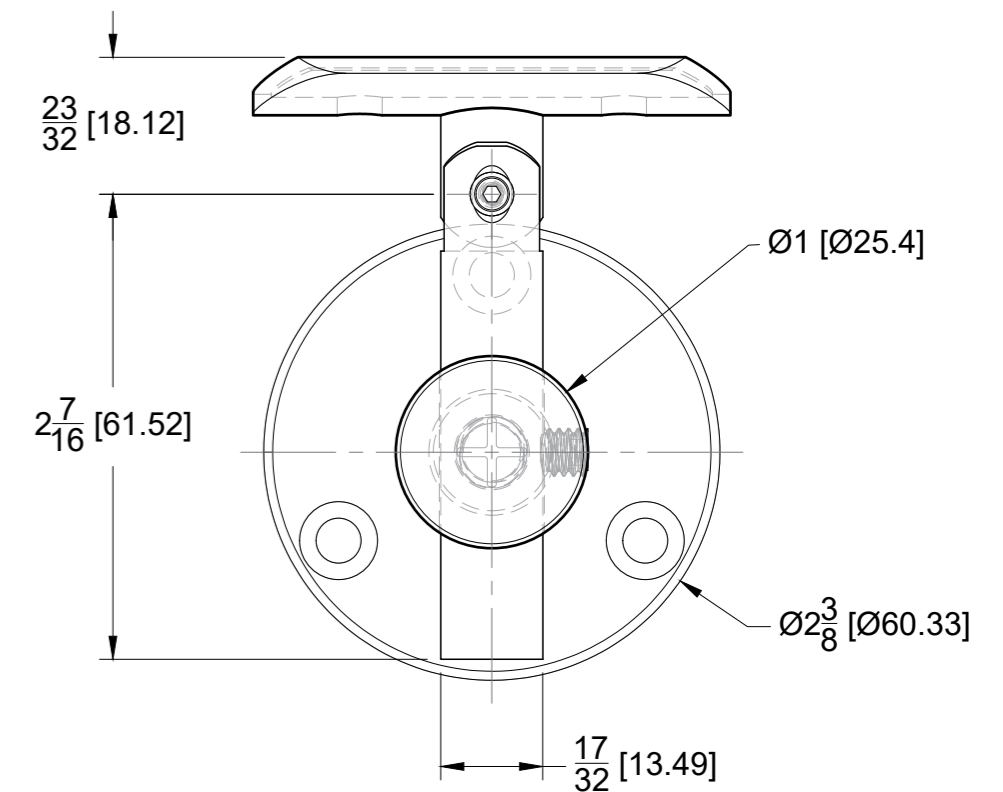

FRONT

BACK

PLATE FRONT VIEW

TOP VIEW

SIDE VIEW

FRONT VIEW

10101 NW 79th Ave  
Hialeah Gardens, FL 33016  
Phone: (877) 658-9008  
Fax: (888) 280-2285

Product: **Wall Mount Adjustable Hand Rail Bracket, Round**

Code: WRBK029

Material: 316L Stainless Steel

**Specifications:**

Includes: One Wall Mount Adjustable Hand Rail Bracket, Round.

BEFORE PROCEEDING WITH FABRICATION, PLEASE ENSURE THAT YOU VERIFY ALL MEASUREMENTS. IT IS CRUCIAL TO DOUBLE-CHECK THE SPECIFICATIONS TO AVOID ANY DISCREPANCIES. FOR THE MOST UP-TO-DATE TECHNICAL SPECSHEETS AND CUTOUTS, KINDLY VISIT [GLASSHARDWARE.COM](http://GLASSHARDWARE.COM).