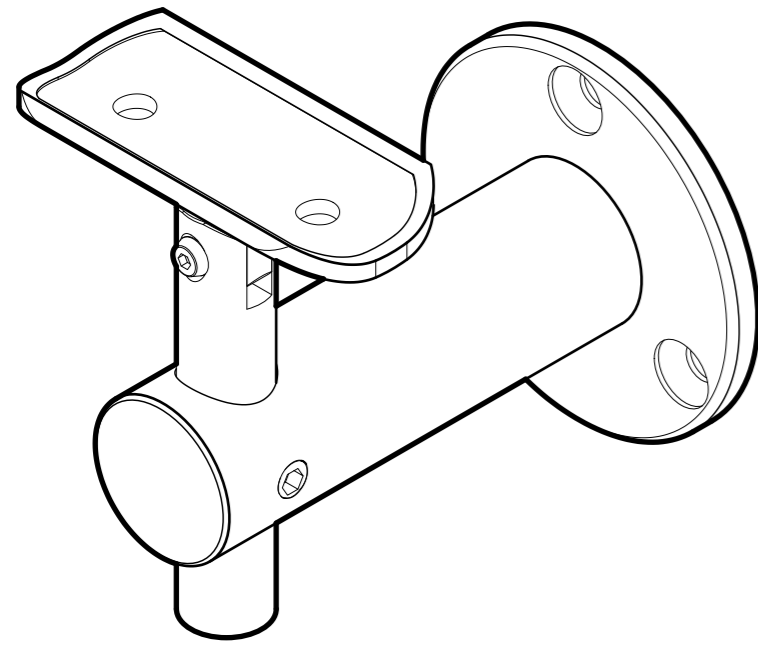

FRONT

BACK

PLATE FRONT VIEW

TOP VIEW

SIDE VIEW

FRONT VIEW

10101 NW 79th Ave  
Hialeah Gardens, FL 33016  
Phone: (877) 658-9008  
Fax: (888) 280-2285

Product: **Wall Mount Adjustable Hand Rail Bracket, Round**

Code: WRBK029

Material: 316L Stainless Steel

**Specifications:**

Includes: One Wall Mount Adjustable Hand Rail Bracket, Round.

BEFORE PROCEEDING WITH FABRICATION, PLEASE ENSURE THAT YOU VERIFY ALL MEASUREMENTS. IT IS CRUCIAL TO DOUBLE-CHECK THE SPECIFICATIONS TO AVOID ANY DISCREPANCIES. FOR THE MOST UP-TO-DATE TECHNICAL SPECSHEETS AND CUTOUTS, KINDLY VISIT [GLASSHARDWARE.COM](http://GLASSHARDWARE.COM).