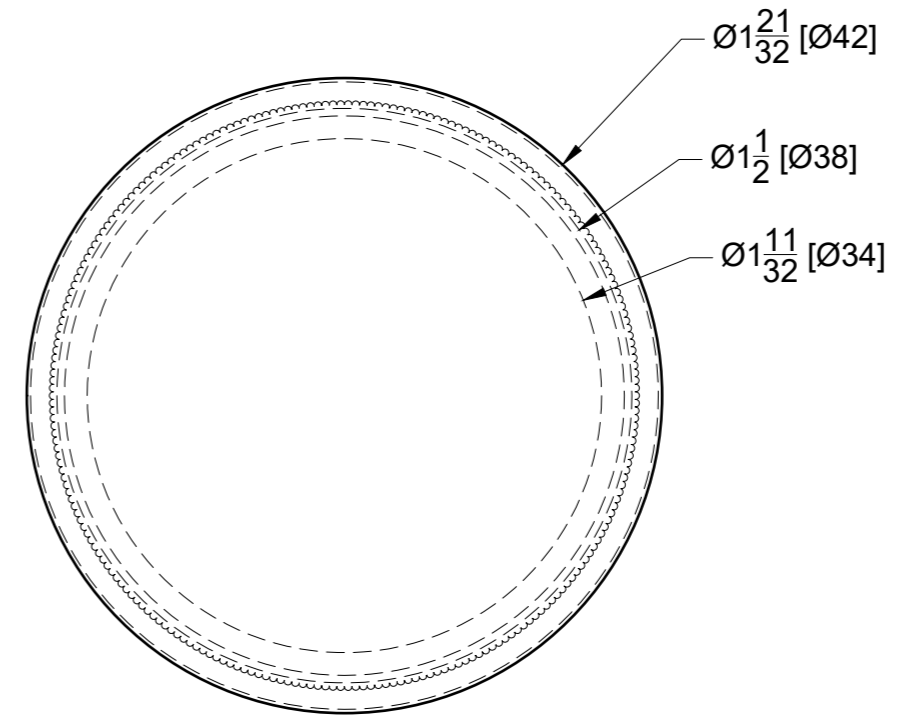

**FRONT VIEW**

**TOP VIEW**

10101 NW 79th Ave  
Hialeah Gardens, FL 33016  
Phone: (877) 658-9008

Product: **End Cap for Round Handrail**

Code: HRTFC

Material: 316L Stainless Steel

Specifications:  
Includes: One End Cap for Round Handrail