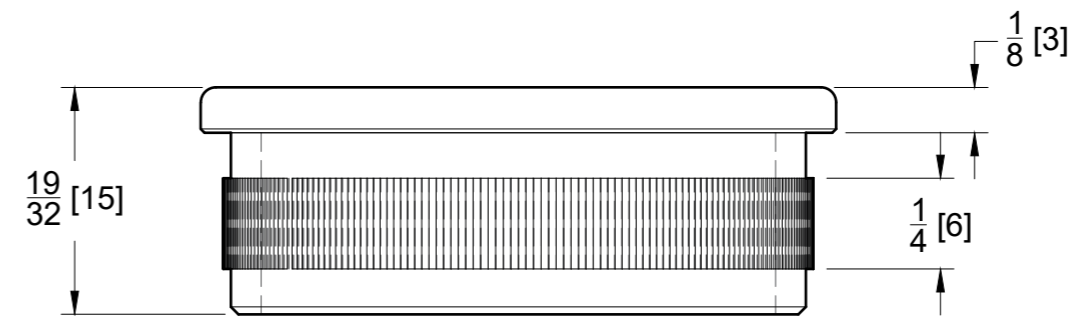

**FRONT VIEW**

**TOP VIEW**

10101 NW 79th Ave  
Hialeah Gardens, FL 33016  
Phone: (877) 658-9008

Product: **End Cap for Round Handrail**

Code: HRTFC

Material: 316L Stainless Steel

Specifications:  
Includes: One End Cap for Round Handrail

BEFORE PROCEEDING WITH FABRICATION, PLEASE ENSURE THAT YOU VERIFY ALL MEASUREMENTS. IT IS CRUCIAL TO DOUBLE-CHECK THE SPECIFICATIONS TO AVOID ANY DISCREPANCIES. FOR THE MOST UP-TO-DATE TECHNICAL SPECSHEETS AND CUTOUTS, KINDLY VISIT [GLASSHARDWARE.COM](http://GLASSHARDWARE.COM).