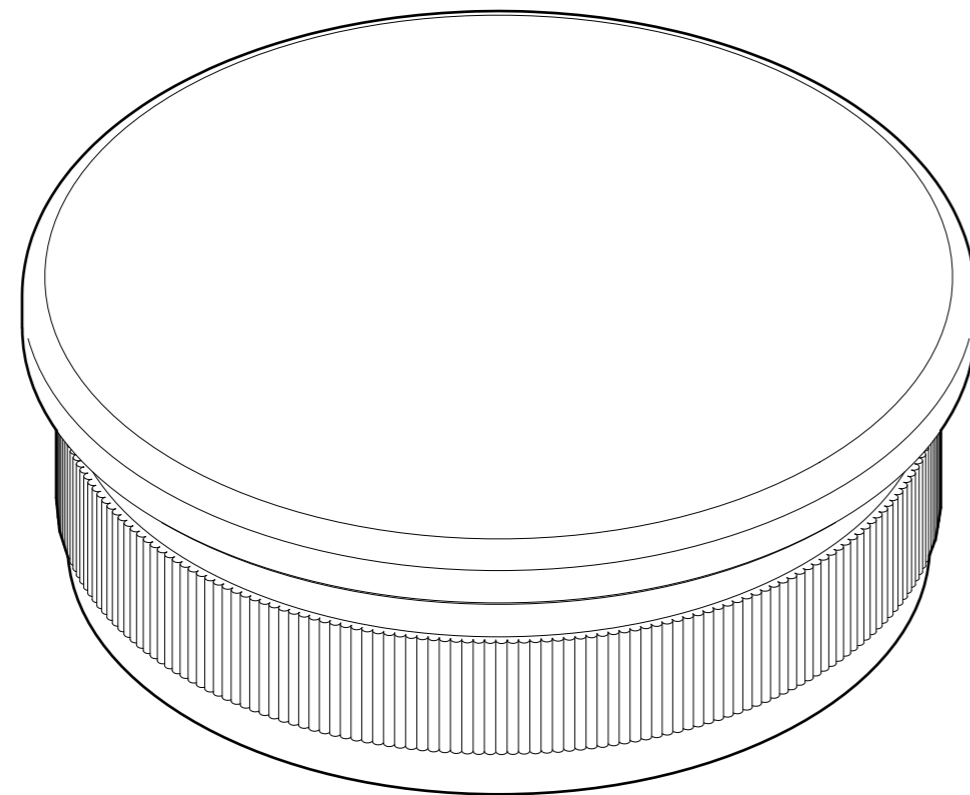

**FRONT VIEW**

**TOP VIEW**

10101 NW 79th Ave  
Hialeah Gardens, FL 33016  
Phone: (877) 658-9008

Product: **End Cap for Round Handrail**

Code: HRTFC

Material: 316L Stainless Steel

Specifications:  
Includes: One End Cap for Round Handrail