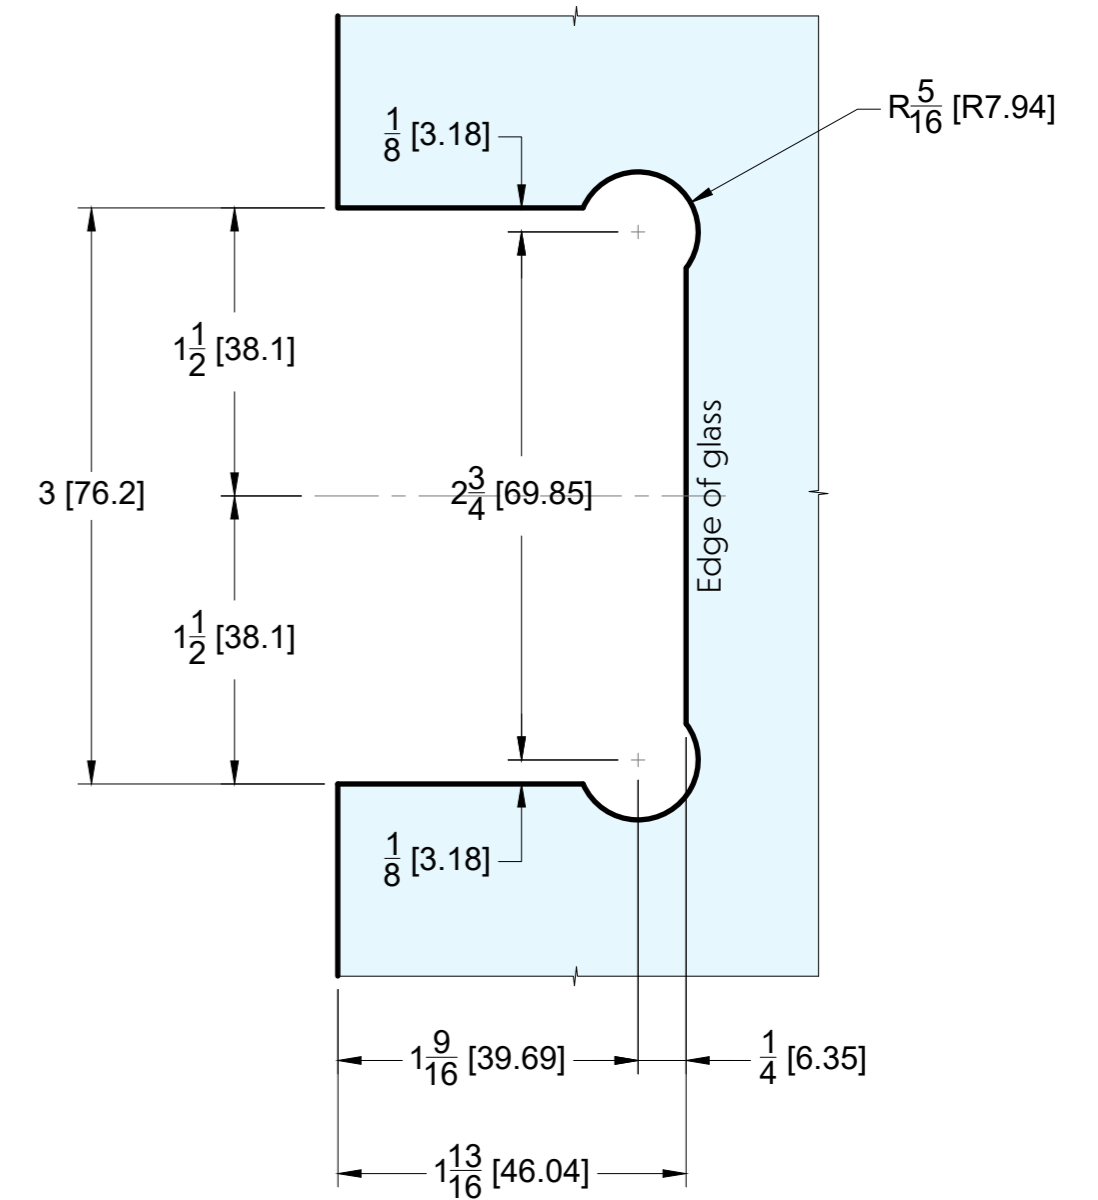

FRONT

BACK

GLASS CUT OUT

10101 NW 79th Ave
Hialeah Gardens, FL 33016
Phone: (877) 658-9008
Fax: (888) 280-2285

Product: **Heavy Duty Adjustable Wall-to-Glass "H" Back Hinge**

Code: H201HVA

Material: Solid Brass

Specifications:

Glass thickness: $\frac{3}{8}$ " (10 mm) to $\frac{1}{2}$ " (12 mm).
Cutout required - Tempered glass only
Includes: Screws and gaskets for installation

BEFORE PROCEEDING WITH FABRICATION, PLEASE ENSURE THAT YOU VERIFY ALL MEASUREMENTS. IT IS CRUCIAL TO DOUBLE-CHECK THE SPECIFICATIONS TO AVOID ANY DISCREPANCIES. FOR THE MOST UP-TO-DATE TECHNICAL SPECSHEETS AND CUTOUTS, KINDLY VISIT GLASSHARDWARE.COM.

Date: 12/09/24

Sheet N°: 1/2

TOP VIEW

FRONT VIEW

BACK VIEW

SIDE VIEW

10101 NW 79th Ave
Hialeah Gardens, FL 33016
Phone: (877) 658-9008
Fax: (888) 280-2285

Product: **Heavy Duty Adjustable Wall-to-Glass "H" Back Hinge**

Code: H201HVA

Material: Solid Brass

Specifications:

Glass thickness: 3/8" (10 mm) to 1/2" (12 mm).
Cutout required - Tempered glass only
Includes: Screws and gaskets for installation

BEFORE PROCEEDING WITH FABRICATION, PLEASE ENSURE THAT YOU VERIFY ALL MEASUREMENTS. IT IS CRUCIAL TO DOUBLE-CHECK THE SPECIFICATIONS TO AVOID ANY DISCREPANCIES. FOR THE MOST UP-TO-DATE TECHNICAL SPECSHEETS AND CUTOUTS, KINDLY VISIT GLASSHARDWARE.COM.