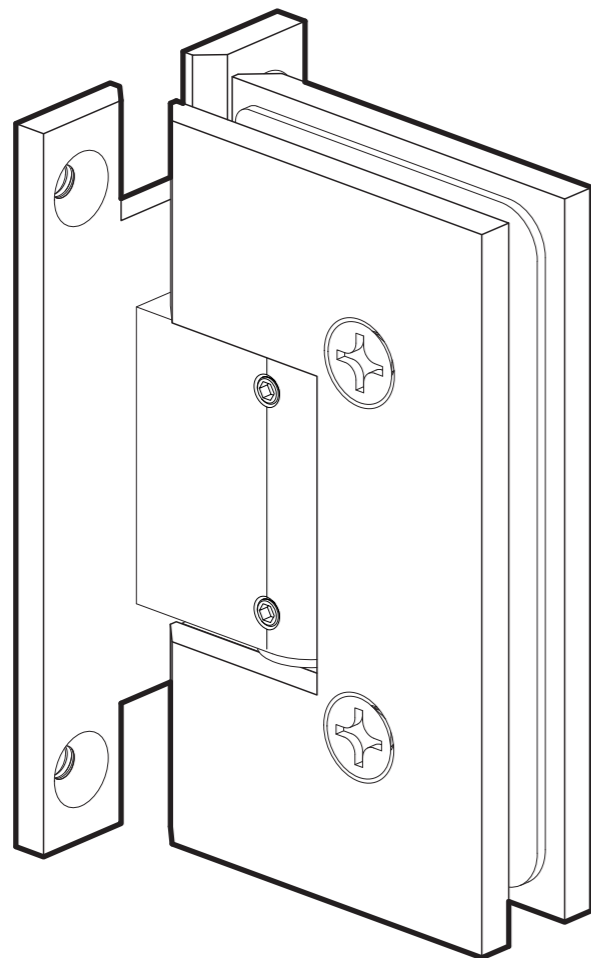

FRONT

BACK

GLASS CUT OUT

10101 NW 79th Ave
Hialeah Gardens, FL 33016
Phone: (877) 658-9008
Fax: (888) 280-2285

Product: **Heavy Duty Adjustable Wall-to-Glass "H" Back Hinge**

Code: H201HVA

Material: Solid Brass

Specifications:

Glass thickness: $\frac{3}{8}$ " (10 mm) to $\frac{1}{2}$ " (12 mm).
Cutout required - Tempered glass only
Includes: Screws and gaskets for installation

BEFORE PROCEEDING WITH FABRICATION, PLEASE ENSURE THAT YOU VERIFY ALL MEASUREMENTS. IT IS CRUCIAL TO DOUBLE-CHECK THE SPECIFICATIONS TO AVOID ANY DISCREPANCIES. FOR THE MOST UP-TO-DATE TECHNICAL SPECSHEETS AND CUTOUTS, KINDLY VISIT GLASSHARDWARE.COM.

Code: H201HVA

Material: Solid Brass

Specifications:

Glass thickness: 3/8" (10 mm) to 1/2" (12 mm).
Cutout required - Tempered glass only
Includes: Screws and gaskets for installation

BEFORE PROCEEDING WITH FABRICATION, PLEASE ENSURE THAT YOU VERIFY ALL MEASUREMENTS. IT IS CRUCIAL TO DOUBLE-CHECK THE SPECIFICATIONS TO AVOID ANY DISCREPANCIES. FOR THE MOST UP-TO-DATE TECHNICAL SPECSHEETS AND CUTOUTS, KINDLY VISIT GLASSHARDWARE.COM.