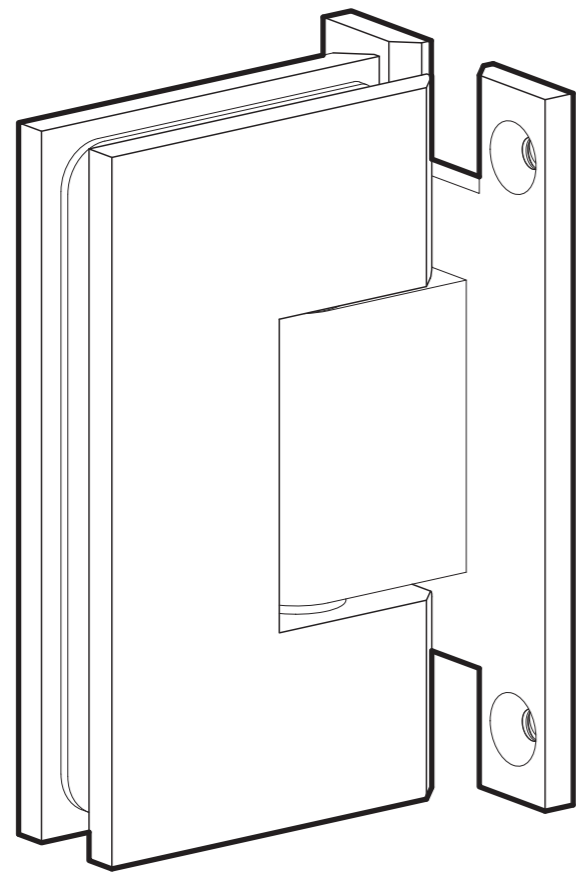

FRONT

BACK

GLASS CUT OUT

10101 NW 79th Ave
Hialeah Gardens, FL 33016
Phone: (877) 658-9008
Fax: (888) 280-2285

Product: **Heavy Duty Adjustable Wall-to-Glass "H" Back Hinge**

Code: H201HVA

Material: Solid Brass

Specifications:

Glass thickness: $\frac{3}{8}$ " (10 mm) to $\frac{1}{2}$ " (12 mm).
Cutout required - Tempered glass only
Includes: Screws and gaskets for installation

BEFORE PROCEEDING WITH FABRICATION, PLEASE ENSURE THAT YOU VERIFY ALL MEASUREMENTS. IT IS CRUCIAL TO DOUBLE-CHECK THE SPECIFICATIONS TO AVOID ANY DISCREPANCIES. FOR THE MOST UP-TO-DATE TECHNICAL SPECSHEETS AND CUTOUTS, KINDLY VISIT GLASSHARDWARE.COM.

Code: H201HVA

Material: Solid Brass

Specifications:

Glass thickness: 3/8" (10 mm) to 1/2" (12 mm).
Cutout required - Tempered glass only
Includes: Screws and gaskets for installation

BEFORE PROCEEDING WITH FABRICATION, PLEASE ENSURE THAT YOU VERIFY ALL MEASUREMENTS. IT IS CRUCIAL TO DOUBLE-CHECK THE SPECIFICATIONS TO AVOID ANY DISCREPANCIES. FOR THE MOST UP-TO-DATE TECHNICAL SPECSHEETS AND CUTOUTS, KINDLY VISIT GLASSHARDWARE.COM.