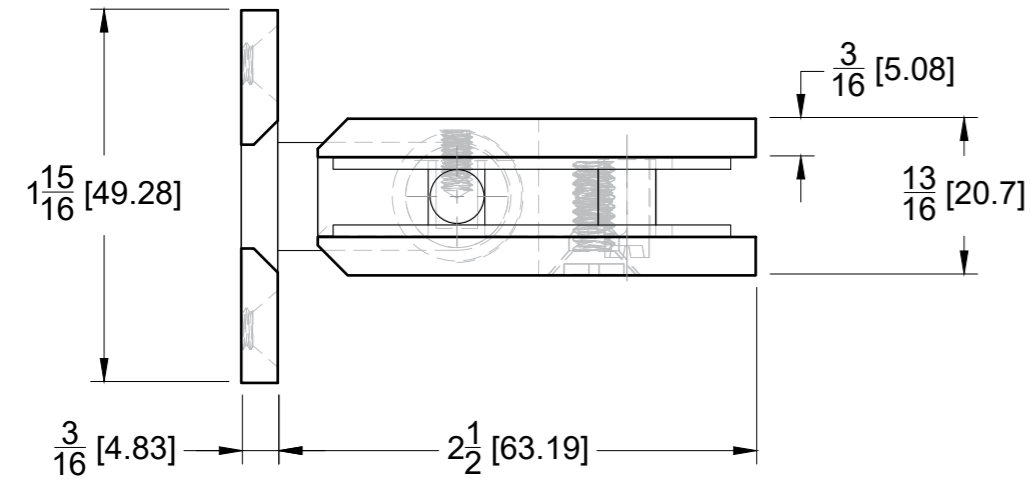

Specifications:

Glass thickness: $\frac{3}{8}$ " (10 mm) to $\frac{1}{2}$ " (12 mm).
Cutout required - Tempered glass only
Includes: Screws and gaskets for installation

BEFORE PROCEEDING WITH FABRICATION, PLEASE ENSURE THAT YOU VERIFY ALL MEASUREMENTS. IT IS CRUCIAL TO DOUBLE-CHECK THE SPECIFICATIONS TO AVOID ANY DISCREPANCIES. FOR THE MOST UP-TO-DATE TECHNICAL SPECSHEETS AND CUTOUTS, KINDLY VISIT GLASSHARDWARE.COM.

Date: 12/09/24

Sheet N°: 1/2

TOP VIEW

FRONT VIEW

BACK VIEW

SIDE VIEW

10101 NW 79th Ave
Hialeah Gardens, FL 33016
Phone: (877) 658-9008
Fax: (888) 280-2285

Product: **Heavy Duty Adjustable Wall-to-Glass "H" Back Hinge**

Code: H201HVA

Material: Solid Brass

Specifications:

Glass thickness: 3/8" (10 mm) to 1/2" (12 mm).
Cutout required - Tempered glass only
Includes: Screws and gaskets for installation

BEFORE PROCEEDING WITH FABRICATION, PLEASE ENSURE THAT YOU VERIFY ALL MEASUREMENTS. IT IS CRUCIAL TO DOUBLE-CHECK THE SPECIFICATIONS TO AVOID ANY DISCREPANCIES. FOR THE MOST UP-TO-DATE TECHNICAL SPECSHEETS AND CUTOUTS, KINDLY VISIT GLASSHARDWARE.COM.