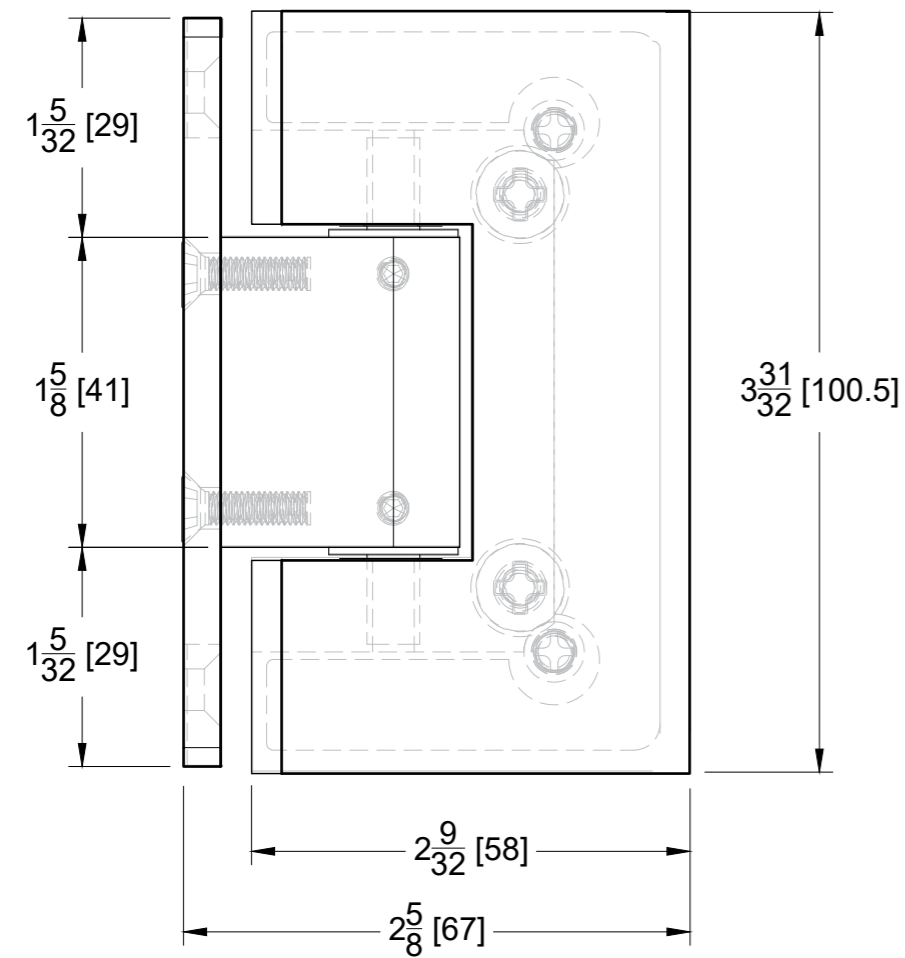

Specifications:

Glass thickness: $\frac{3}{8}$ " (10 mm) to $\frac{1}{2}$ " (12 mm).
Cutout required - Tempered glass only
Includes: Screws and gaskets for installation

BEFORE PROCEEDING WITH FABRICATION, PLEASE ENSURE THAT YOU VERIFY ALL MEASUREMENTS. IT IS CRUCIAL TO DOUBLE-CHECK THE SPECIFICATIONS TO AVOID ANY DISCREPANCIES. FOR THE MOST UP-TO-DATE TECHNICAL SPECSHEETS AND CUTOUTS, KINDLY VISIT GLASSHARDWARE.COM.

Date: 12/09/24

Sheet N°: 1/2

TOP VIEW

FRONT VIEW

BACK VIEW

SIDE VIEW

10101 NW 79th Ave
Hialeah Gardens, FL 33016
Phone: (877) 658-9008
Fax: (888) 280-2285

Product: **Heavy Duty Adjustable Wall-to-Glass "H" Back Hinge**

Code: H201HVA

Material: Solid Brass

Specifications:

Glass thickness: 3/8" (10 mm) to 1/2" (12 mm).
Cutout required - Tempered glass only
Includes: Screws and gaskets for installation

BEFORE PROCEEDING WITH FABRICATION, PLEASE ENSURE THAT YOU VERIFY ALL MEASUREMENTS. IT IS CRUCIAL TO DOUBLE-CHECK THE SPECIFICATIONS TO AVOID ANY DISCREPANCIES. FOR THE MOST UP-TO-DATE TECHNICAL SPECSHEETS AND CUTOUTS, KINDLY VISIT GLASSHARDWARE.COM.