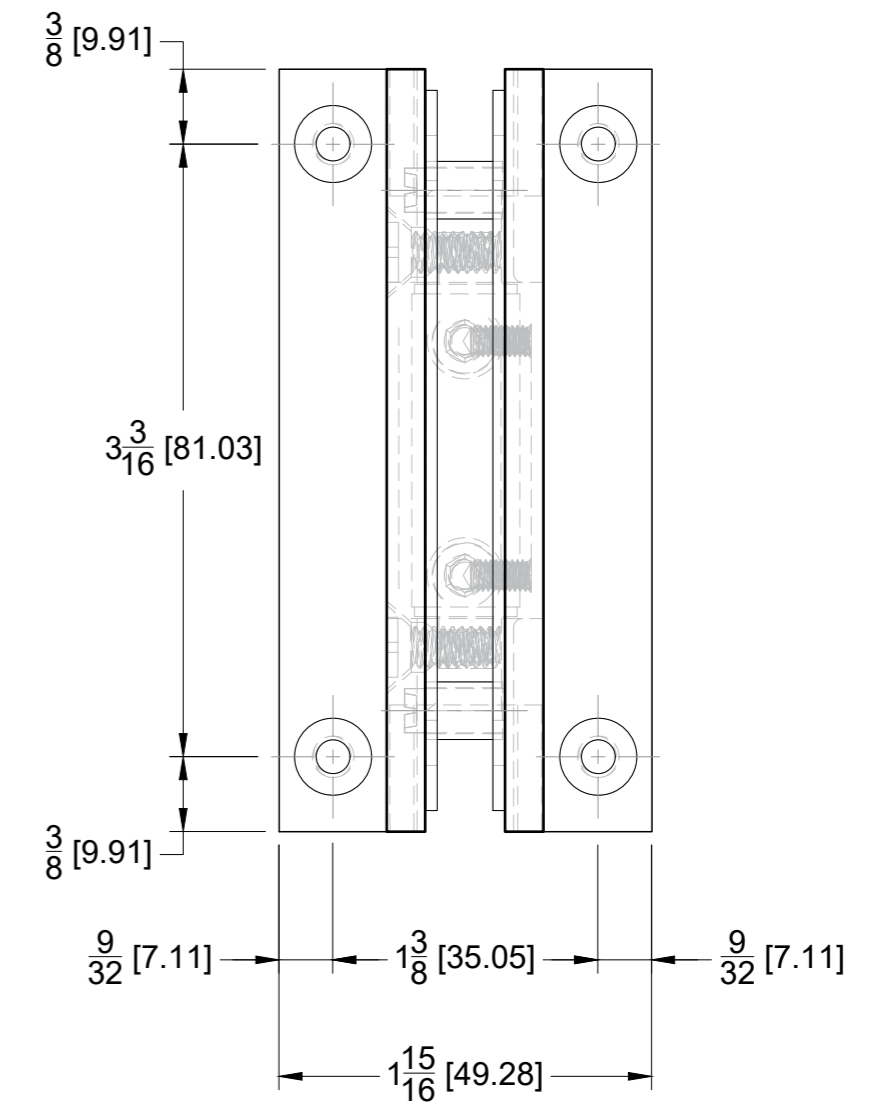

SIDE VIEW

10101 NW 79th Ave
Hialeah Gardens, FL 33016
Phone: (877) 658-9008
Fax: (888) 280-2285

Product: **Heavy Duty Adjustable Wall-to-Glass "H" Back Hinge**

Code: H201HVA

Material: Solid Brass

Specifications:

Glass thickness: 3/8" (10 mm) to 1/2" (12 mm).
Cutout required - Tempered glass only
Includes: Screws and gaskets for installation

BEFORE PROCEEDING WITH FABRICATION, PLEASE ENSURE THAT YOU VERIFY ALL MEASUREMENTS. IT IS CRUCIAL TO DOUBLE-CHECK THE SPECIFICATIONS TO AVOID ANY DISCREPANCIES. FOR THE MOST UP-TO-DATE TECHNICAL SPECSHEETS AND CUTOUTS, KINDLY VISIT GLASSHARDWARE.COM.

Date: 12/09/24

Sheet N°: 2/2