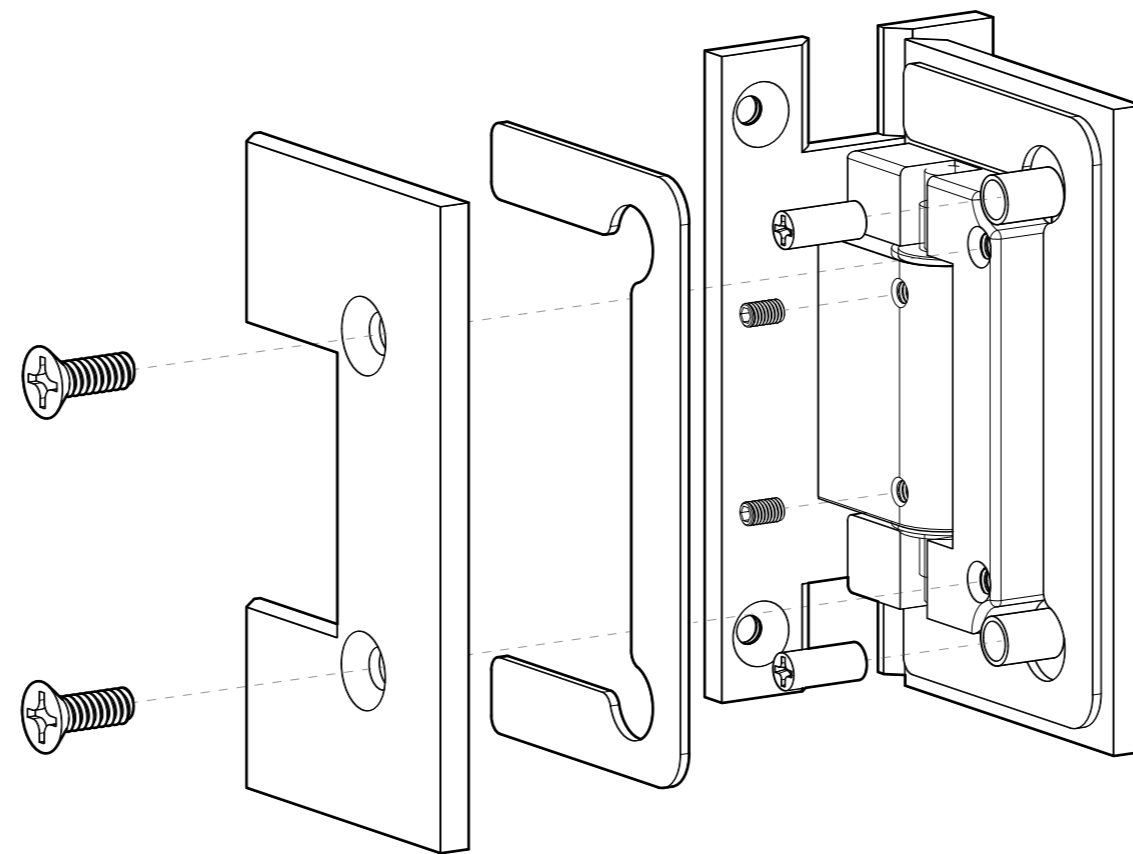

FRONT

BACK

GLASS CUT OUT

10101 NW 79th Ave
Hialeah Gardens, FL 33016
Phone: (877) 658-9008
Fax: (888) 280-2285

Product: **Heavy Duty Adjustable Wall-to-Glass "H" Back Hinge**

Code: H201HVA

Material: Solid Brass

Specifications:

Glass thickness: $\frac{3}{8}$ " (10 mm) to $\frac{1}{2}$ " (12 mm).
Cutout required - Tempered glass only
Includes: Screws and gaskets for installation

BEFORE PROCEEDING WITH FABRICATION, PLEASE ENSURE THAT YOU VERIFY ALL MEASUREMENTS. IT IS CRUCIAL TO DOUBLE-CHECK THE SPECIFICATIONS TO AVOID ANY DISCREPANCIES. FOR THE MOST UP-TO-DATE TECHNICAL SPECSHEETS AND CUTOUTS, KINDLY VISIT GLASSHARDWARE.COM.

Code: H201HVA

Material: Solid Brass

Specifications:

Glass thickness: 3/8" (10 mm) to 1/2" (12 mm).
Cutout required - Tempered glass only
Includes: Screws and gaskets for installation

BEFORE PROCEEDING WITH FABRICATION, PLEASE ENSURE THAT YOU VERIFY ALL MEASUREMENTS. IT IS CRUCIAL TO DOUBLE-CHECK THE SPECIFICATIONS TO AVOID ANY DISCREPANCIES. FOR THE MOST UP-TO-DATE TECHNICAL SPECSHEETS AND CUTOUTS, KINDLY VISIT GLASSHARDWARE.COM.