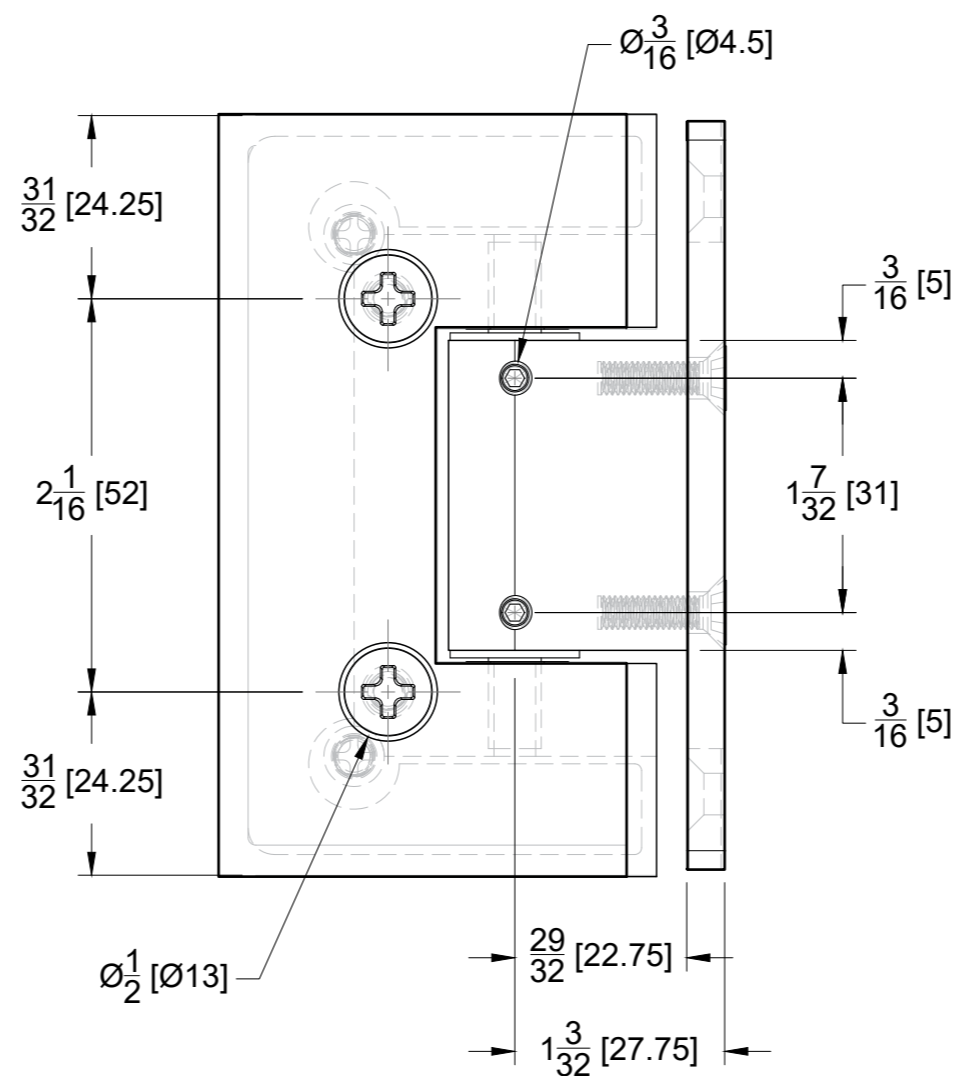

Specifications:

Glass thickness: $\frac{3}{8}$ " (10 mm) to $\frac{1}{2}$ " (12 mm).
Cutout required - Tempered glass only
Includes: Screws and gaskets for installation

BEFORE PROCEEDING WITH FABRICATION, PLEASE ENSURE THAT YOU VERIFY ALL MEASUREMENTS. IT IS CRUCIAL TO DOUBLE-CHECK THE SPECIFICATIONS TO AVOID ANY DISCREPANCIES. FOR THE MOST UP-TO-DATE TECHNICAL SPECSHEETS AND CUTOUTS, KINDLY VISIT GLASSHARDWARE.COM.

Date: 12/09/24

Sheet N°: 1/2

TOP VIEW

FRONT VIEW

BACK VIEW

SIDE VIEW

10101 NW 79th Ave
Hialeah Gardens, FL 33016
Phone: (877) 658-9008
Fax: (888) 280-2285

Product: **Heavy Duty Adjustable Wall-to-Glass "H" Back Hinge**

Code: H201HVA

Material: Solid Brass

Specifications:

Glass thickness: 3/8" (10 mm) to 1/2" (12 mm).
Cutout required - Tempered glass only
Includes: Screws and gaskets for installation

BEFORE PROCEEDING WITH FABRICATION, PLEASE ENSURE THAT YOU VERIFY ALL MEASUREMENTS. IT IS CRUCIAL TO DOUBLE-CHECK THE SPECIFICATIONS TO AVOID ANY DISCREPANCIES. FOR THE MOST UP-TO-DATE TECHNICAL SPECSHEETS AND CUTOUTS, KINDLY VISIT GLASSHARDWARE.COM.