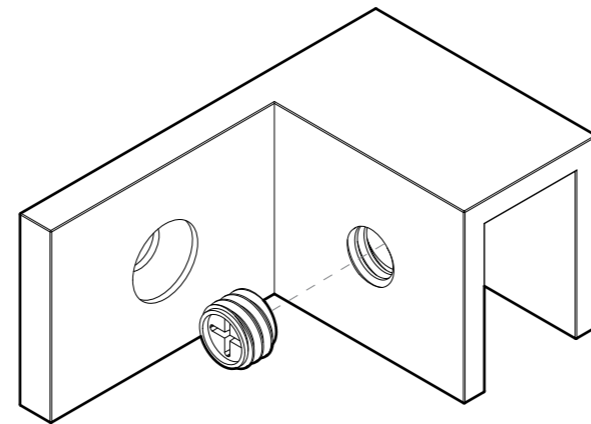

FRONT

TOP VIEW

BACK

SIDE VIEW

FRONT VIEW

10101 NW 79th Ave
Hialeah Gardens, FL 33016
Phone: (877) 658-9008
Fax: (888) 280-2285

Product: **Right Wall-to-Glass Sleeve Over Clamp**
Code: CGCWR
Material: Solid Brass

Specifications:
Glass thickness: 3/8" (10 mm) to 1/2" (12 mm).
Cutout not required - Tempered glass only
Includes: Screws and gaskets for installation.

BEFORE PROCEEDING WITH FABRICATION, PLEASE ENSURE THAT YOU VERIFY ALL MEASUREMENTS. IT IS CRUCIAL TO DOUBLE-CHECK THE SPECIFICATIONS TO AVOID ANY DISCREPANCIES. FOR THE MOST UP-TO-DATE TECHNICAL SPECSHEETS AND CUTOUTS, KINDLY VISIT GLASSHARDWARE.COM.
Date: 11/29/24