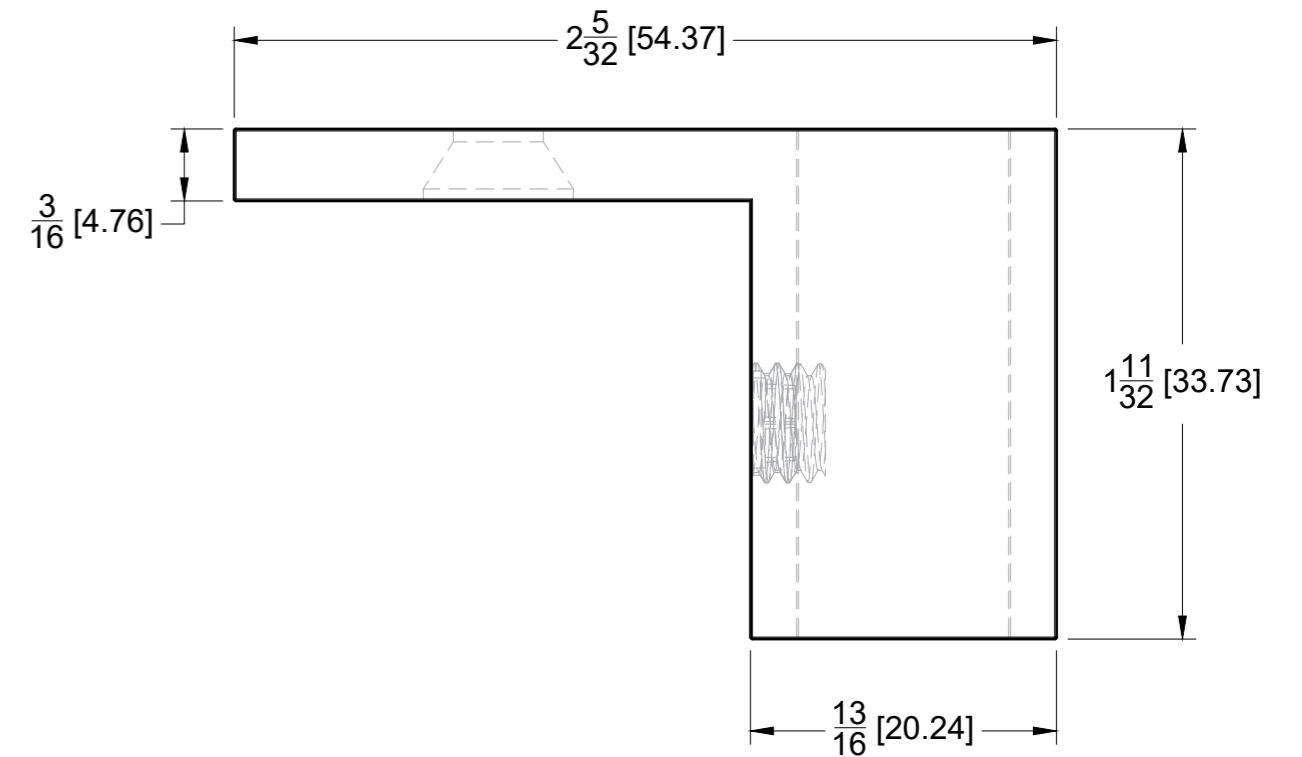

FRONT

TOP VIEW

BACK

SIDE VIEW

FRONT VIEW

10101 NW 79th Ave
Hialeah Gardens, FL 33016
Phone: (877) 658-9008
Fax: (888) 280-2285

Product: **Right Wall-to-Glass Sleeve Over Clamp**
Code: CGCWR
Material: Solid Brass

Specifications:
Glass thickness: 3/8" (10 mm) to 1/2" (12 mm).
Cutout not required - Tempered glass only
Includes: Screws and gaskets for installation.

BEFORE PROCEEDING WITH FABRICATION, PLEASE ENSURE THAT YOU VERIFY ALL MEASUREMENTS. IT IS CRUCIAL TO DOUBLE-CHECK THE SPECIFICATIONS TO AVOID ANY DISCREPANCIES. FOR THE MOST UP-TO-DATE TECHNICAL SPECSHEETS AND CUTOUTS, KINDLY VISIT GLASSHARDWARE.COM.
Date: 11/29/24