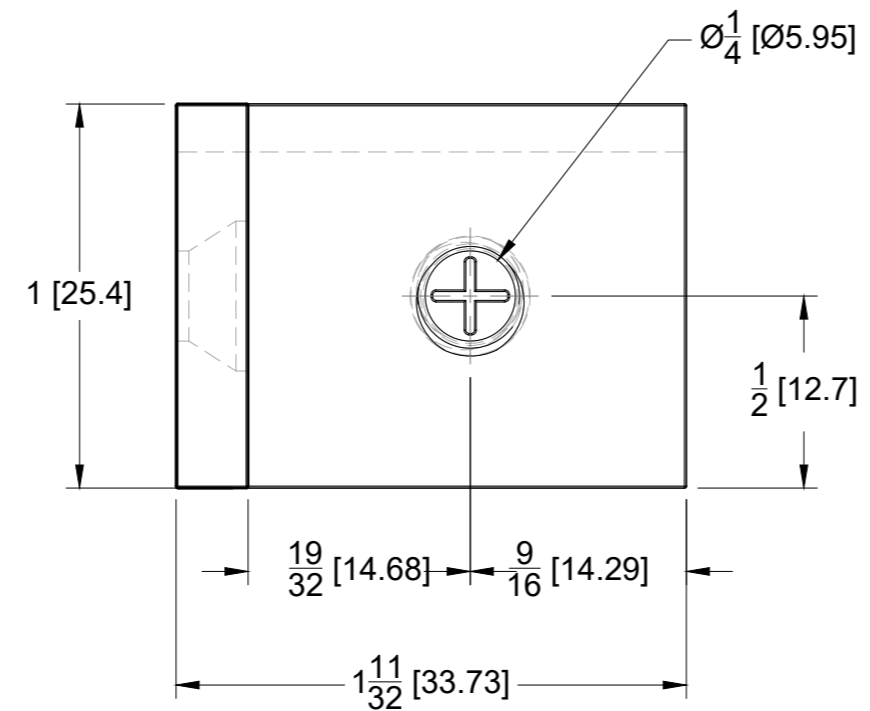

FRONT

TOP VIEW

BACK

SIDE VIEW

FRONT VIEW

10101 NW 79th Ave
Hialeah Gardens, FL 33016
Phone: (877) 658-9008
Fax: (888) 280-2285

Product: **Right Wall-to-Glass Sleeve Over Clamp**
Code: CGCWR
Material: Solid Brass

Specifications:
Glass thickness: 3/8" (10 mm) to 1/2" (12 mm).
Cutout not required - Tempered glass only
Includes: Screws and gaskets for installation.

BEFORE PROCEEDING WITH FABRICATION, PLEASE ENSURE THAT YOU VERIFY ALL MEASUREMENTS. IT IS CRUCIAL TO DOUBLE-CHECK THE SPECIFICATIONS TO AVOID ANY DISCREPANCIES. FOR THE MOST UP-TO-DATE TECHNICAL SPECSHEETS AND CUTOUTS, KINDLY VISIT GLASSHARDWARE.COM.
Date: 11/29/24