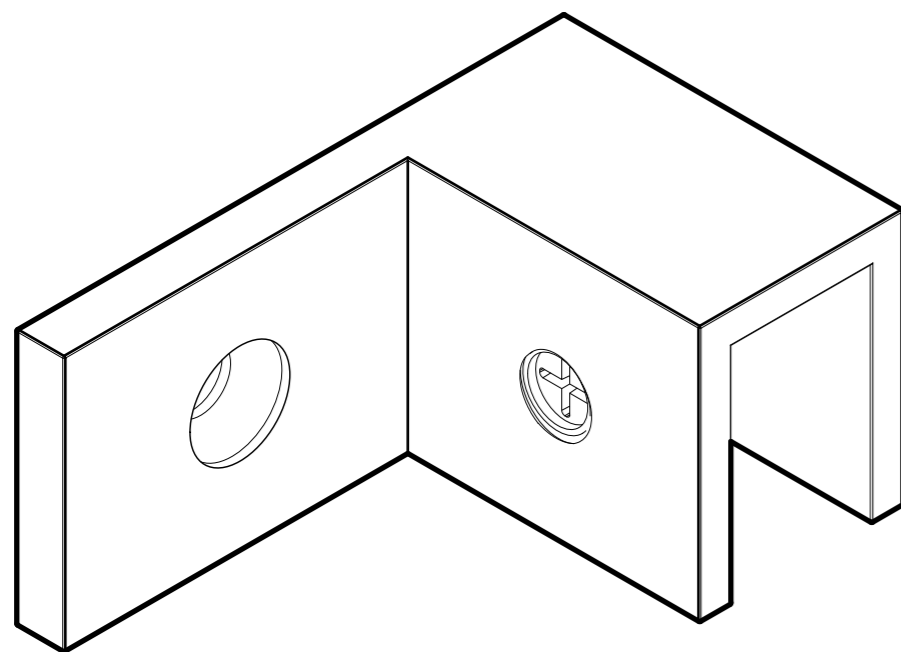

FRONT

TOP VIEW

BACK

SIDE VIEW

FRONT VIEW

10101 NW 79th Ave
Hialeah Gardens, FL 33016
Phone: (877) 658-9008
Fax: (888) 280-2285

Product: **Right Wall-to-Glass Sleeve Over Clamp**
Code: CGCWR
Material: Solid Brass

Specifications:
Glass thickness: 3/8" (10 mm) to 1/2" (12 mm).
Cutout not required - Tempered glass only
Includes: Screws and gaskets for installation.

BEFORE PROCEEDING WITH FABRICATION, PLEASE ENSURE THAT YOU VERIFY ALL MEASUREMENTS. IT IS CRUCIAL TO DOUBLE-CHECK THE SPECIFICATIONS TO AVOID ANY DISCREPANCIES. FOR THE MOST UP-TO-DATE TECHNICAL SPECSHEETS AND CUTOUTS, KINDLY VISIT GLASSHARDWARE.COM.
Date: 11/29/24