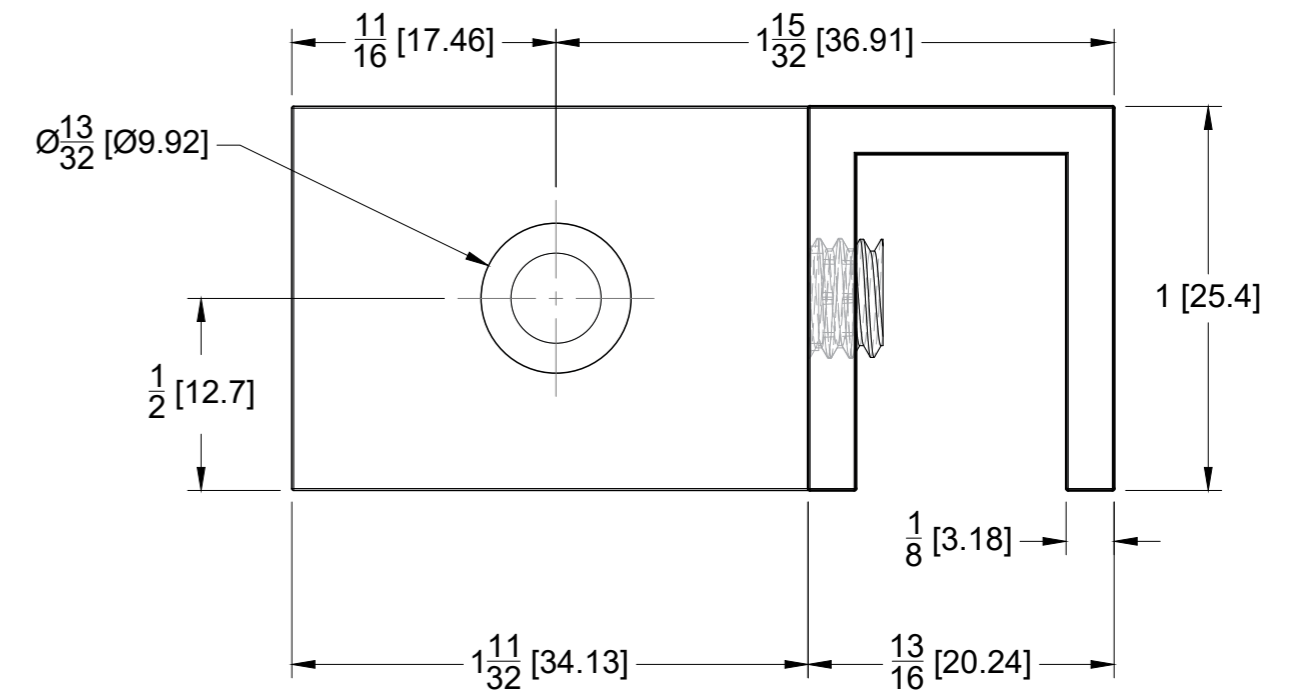

FRONT

TOP VIEW

BACK

SIDE VIEW

FRONT VIEW

10101 NW 79th Ave
Hialeah Gardens, FL 33016
Phone: (877) 658-9008
Fax: (888) 280-2285

Product: **Right Wall-to-Glass Sleeve Over Clamp**
Code: CGCWR
Material: Solid Brass

Specifications:
Glass thickness: 3/8" (10 mm) to 1/2" (12 mm).
Cutout not required - Tempered glass only
Includes: Screws and gaskets for installation.

BEFORE PROCEEDING WITH FABRICATION, PLEASE ENSURE THAT YOU VERIFY ALL MEASUREMENTS. IT IS CRUCIAL TO DOUBLE-CHECK THE SPECIFICATIONS TO AVOID ANY DISCREPANCIES. FOR THE MOST UP-TO-DATE TECHNICAL SPECSHEETS AND CUTOUTS, KINDLY VISIT GLASSHARDWARE.COM.
Date: 11/29/24