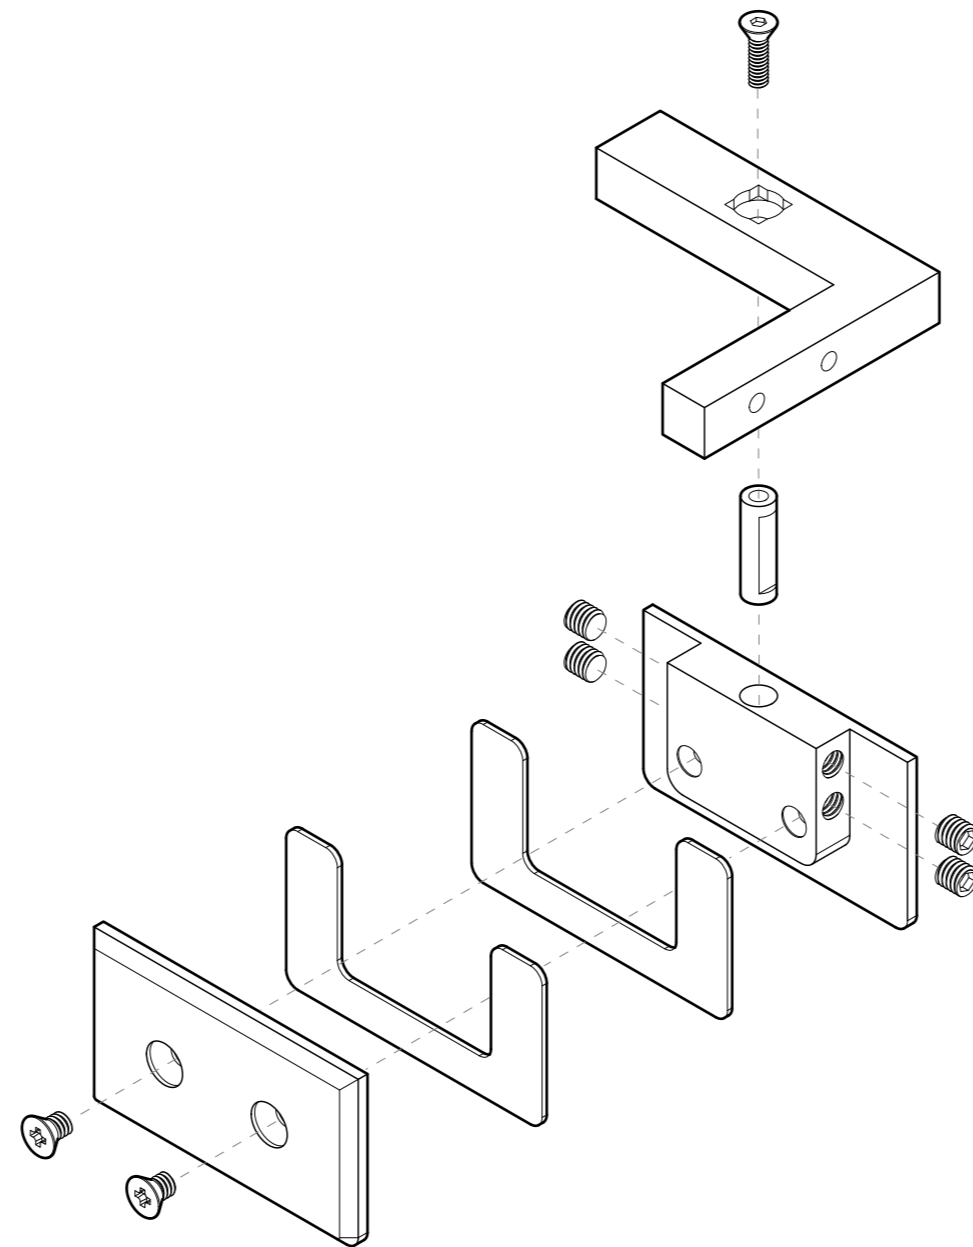

FRONT

BACK

GLASS CUT OUT

10101 NW 79th Ave
Hialeah Gardens, FL 33016
Phone: (877) 658-9008
Fax: (888) 280-2285

Product: **Right Wall Mount Bilboa Pivot Hinge**
Code: H306-R
Material: Solid Brass

Specifications:
Glass thickness: 3/8" (10 mm) to 1/2" (12 mm).
Cutout required - Tempered glass only.
Includes: Gaskets and screws for installation.

BEFORE PROCEEDING WITH FABRICATION, PLEASE ENSURE THAT YOU VERIFY ALL MEASUREMENTS. IT IS CRUCIAL TO DOUBLE-CHECK THE SPECIFICATIONS TO AVOID ANY DISCREPANCIES. FOR THE MOST UP-TO-DATE TECHNICAL SPECSHEETS AND CUTOUTS, KINDLY VISIT GLASSHARDWARE.COM.

Date: 11/05/24

Sheet N°: 1/2

TOP VIEW

FRONT VIEW

LEFT SIDE VIEW

BACK VIEW

RIGHT SIDE VIEW

DETAIL A