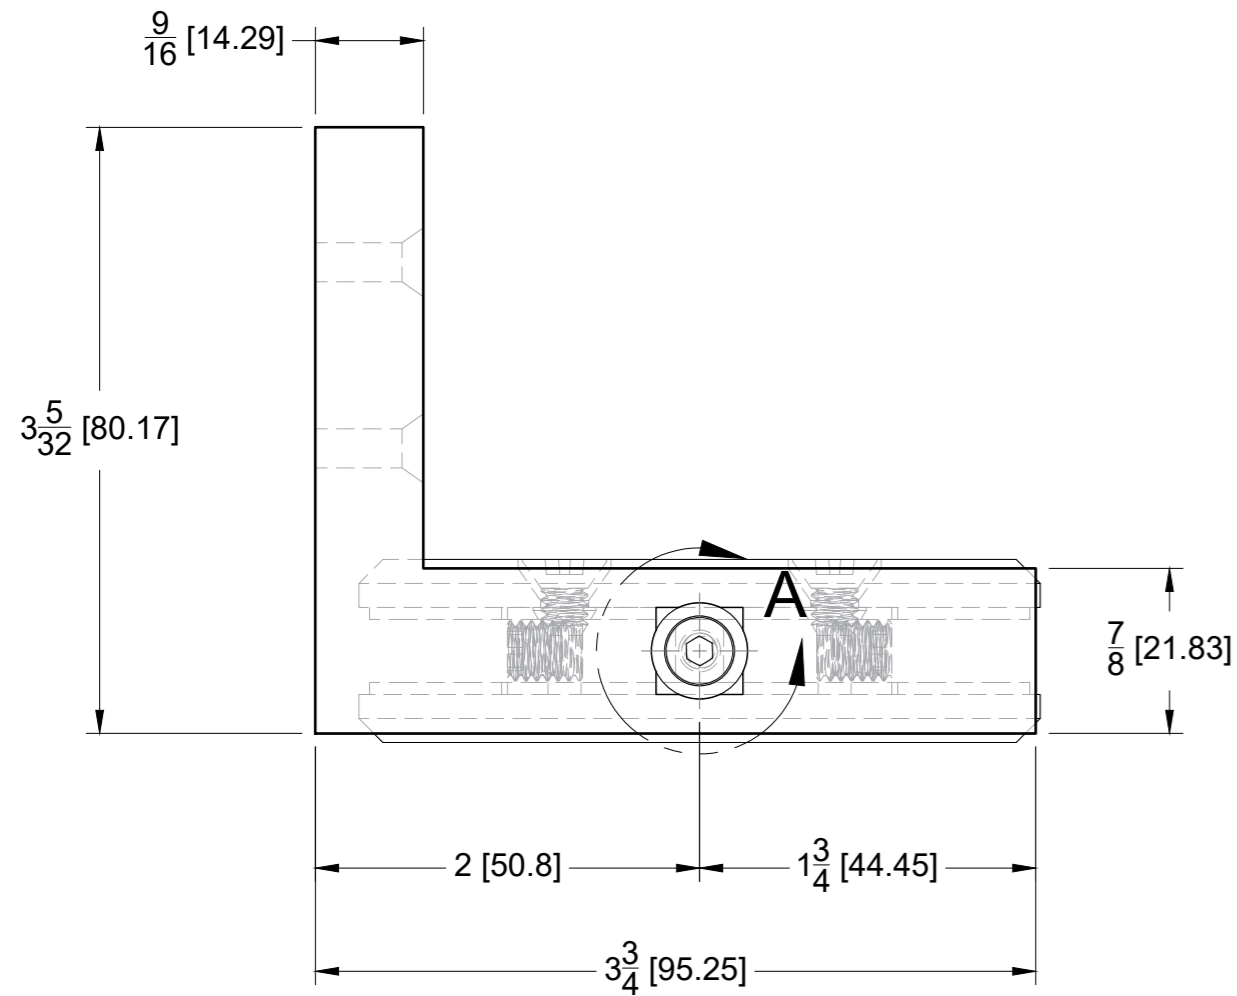

FRONT

BACK

GLASS CUT OUT

10101 NW 79th Ave
Hialeah Gardens, FL 33016
Phone: (877) 658-9008
Fax: (888) 280-2285

Product: **Right Wall Mount Bilboa Pivot Hinge**
Code: H306-R
Material: Solid Brass

Specifications:
Glass thickness: 3/8" (10 mm) to 1/2" (12 mm).
Cutout required - Tempered glass only.
Includes: Gaskets and screws for installation.

BEFORE PROCEEDING WITH FABRICATION, PLEASE ENSURE THAT YOU VERIFY ALL MEASUREMENTS. IT IS CRUCIAL TO DOUBLE-CHECK THE SPECIFICATIONS TO AVOID ANY DISCREPANCIES. FOR THE MOST UP-TO-DATE TECHNICAL SPECSHEETS AND CUTOUTS, KINDLY VISIT GLASSHARDWARE.COM.

Date: 11/05/24

Sheet N°: 1/2

TOP VIEW

FRONT VIEW

LEFT SIDE VIEW

BACK VIEW

RIGHT SIDE VIEW

DETAIL A

10101 NW 79th Ave
Hialeah Gardens, FL 33016
Phone: (877) 658-9008
Fax: (888) 280-2285

Product: **Right Wall Mount Bilboa Pivot Hinge**
Code: H306-R
Material: Solid Brass

Specifications:
Glass thickness: 3/8" (10 mm) to 1/2" (12 mm).
Cutout required - Tempered glass only.
Includes: Gaskets and screws for installation.