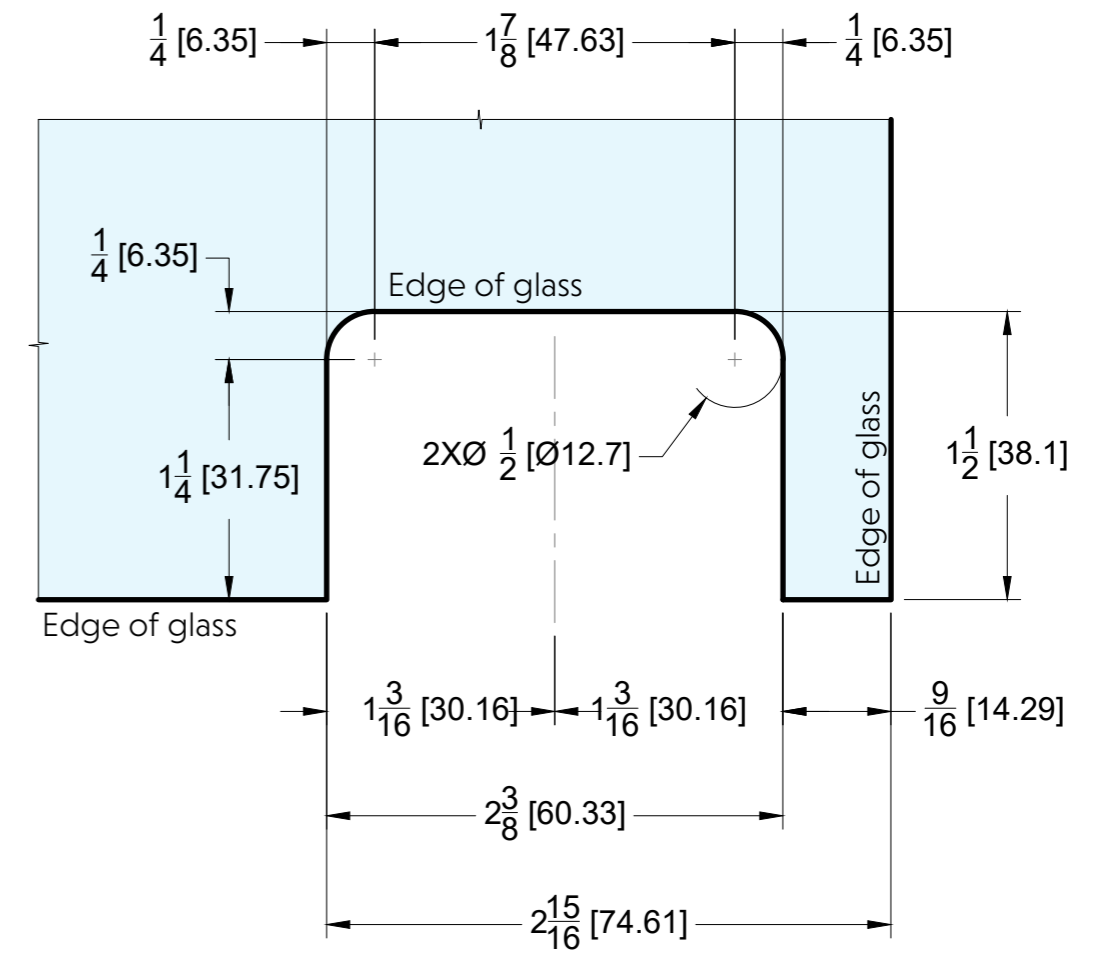

FRONT

BACK

GLASS CUT OUT

10101 NW 79th Ave
Hialeah Gardens, FL 33016
Phone: (877) 658-9008
Fax: (888) 280-2285

Product: **Right Wall Mount Bilboa Pivot Hinge**
Code: H306-R
Material: Solid Brass

Specifications:
Glass thickness: 3/8" (10 mm) to 1/2" (12 mm).
Cutout required - Tempered glass only.
Includes: Gaskets and screws for installation.

Date: 11/05/24

Sheet N°: 1/2

TOP VIEW

FRONT VIEW

LEFT SIDE VIEW

BACK VIEW

RIGHT SIDE VIEW

DETAIL A

10101 NW 79th Ave
Hialeah Gardens, FL 33016
Phone: (877) 658-9008
Fax: (888) 280-2285

Product: **Right Wall Mount Bilboa Pivot Hinge**
Code: H306-R
Material: Solid Brass

Specifications:
Glass thickness: 3/8" (10 mm) to 1/2" (12 mm).
Cutout required - Tempered glass only.
Includes: Gaskets and screws for installation.