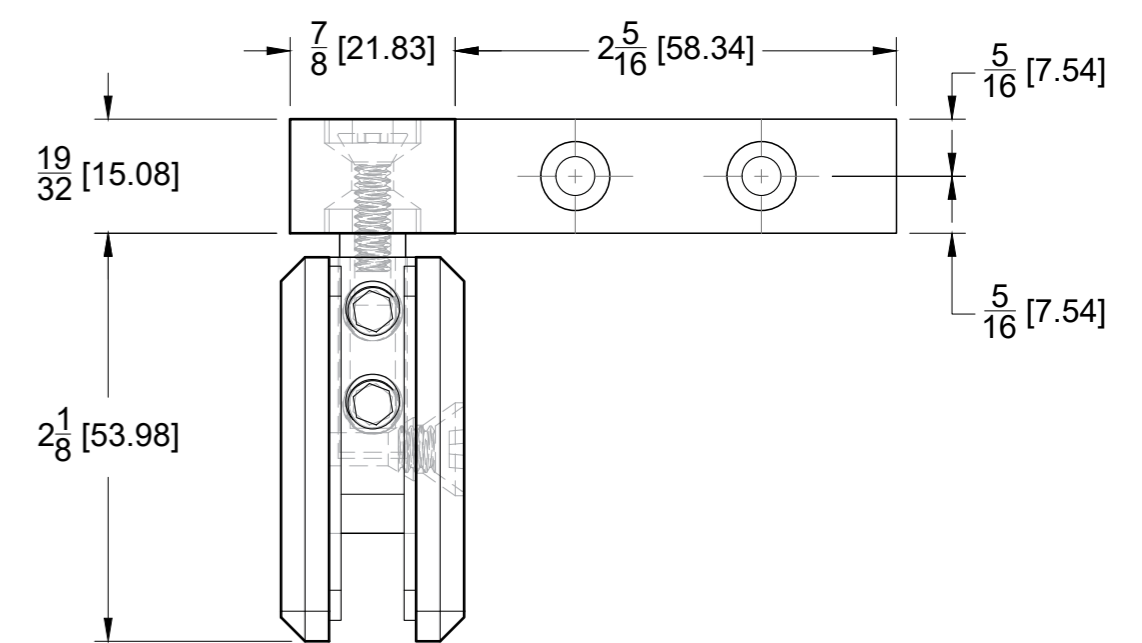

Date: 11/05/24

Sheet N°: 1/2

TOP VIEW

FRONT VIEW

LEFT SIDE VIEW

BACK VIEW

RIGHT SIDE VIEW

DETAIL A

10101 NW 79th Ave
Hialeah Gardens, FL 33016
Phone: (877) 658-9008
Fax: (888) 280-2285

Product: **Right Wall Mount Bilboa Pivot Hinge**
Code: H306-R
Material: Solid Brass

Specifications:
Glass thickness: 3/8" (10 mm) to 1/2" (12 mm).
Cutout required - Tempered glass only.
Includes: Gaskets and screws for installation.