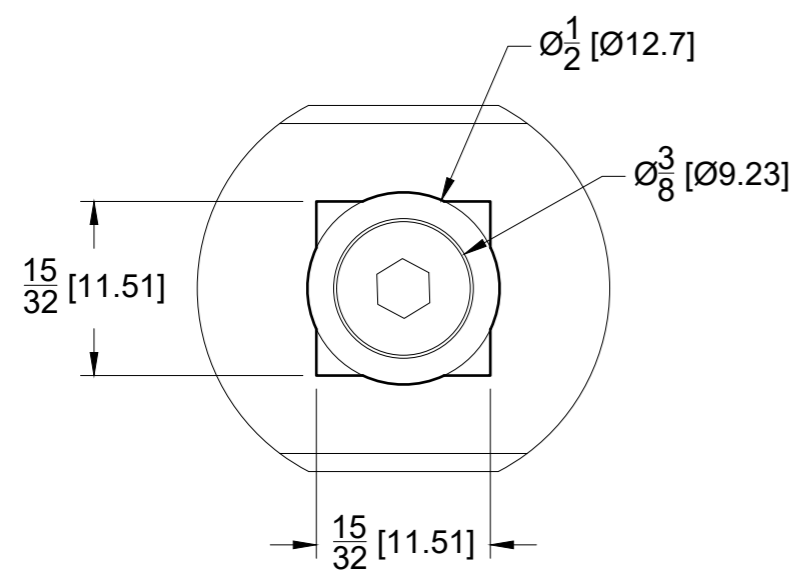

Date: 11/05/24

Sheet N°: 1/2

TOP VIEW

FRONT VIEW

LEFT SIDE VIEW

BACK VIEW

RIGHT SIDE VIEW

DETAIL A

10101 NW 79th Ave
Hialeah Gardens, FL 33016
Phone: (877) 658-9008
Fax: (888) 280-2285

Product: **Right Wall Mount Bilboa Pivot Hinge**
Code: H306-R
Material: Solid Brass

Specifications:
Glass thickness: 3/8" (10 mm) to 1/2" (12 mm).
Cutout required - Tempered glass only.
Includes: Gaskets and screws for installation.