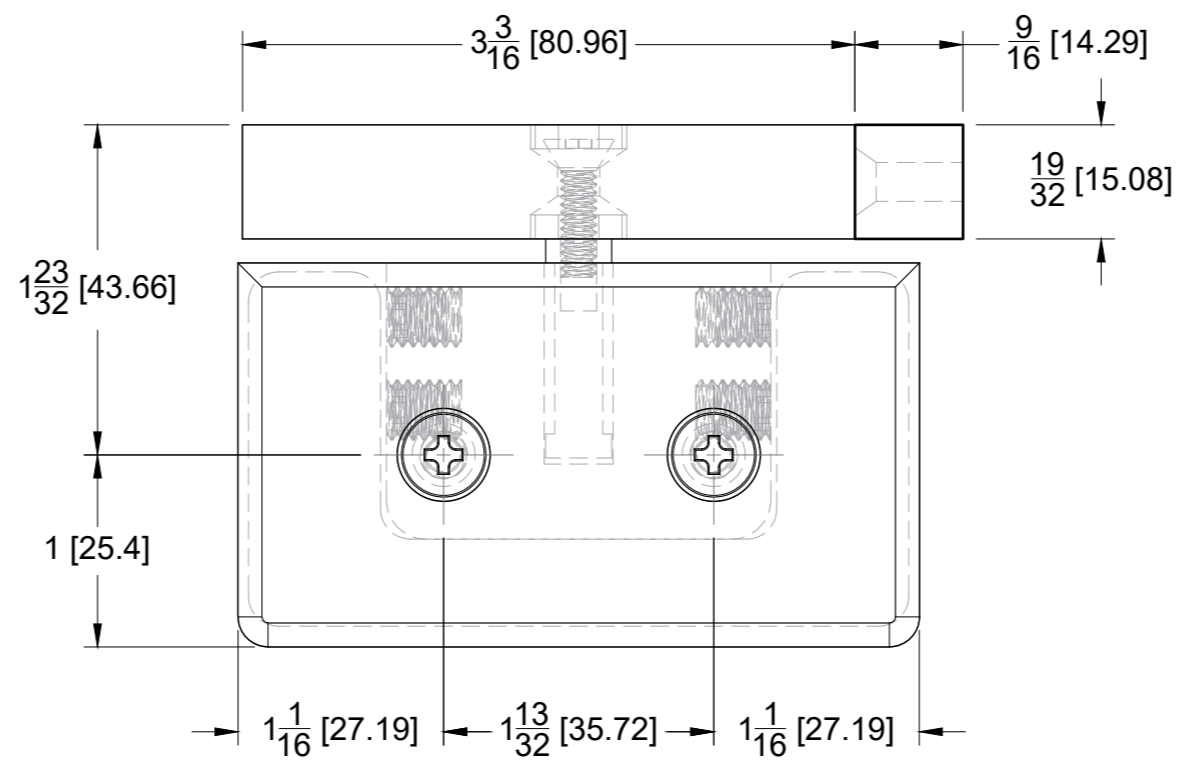

Date: 11/05/24

Sheet N°: 1/2

TOP VIEW

FRONT VIEW

LEFT SIDE VIEW

BACK VIEW

RIGHT SIDE VIEW

DETAIL A

10101 NW 79th Ave
Hialeah Gardens, FL 33016
Phone: (877) 658-9008
Fax: (888) 280-2285

Product: **Right Wall Mount Bilboa Pivot Hinge**
Code: H306-R
Material: Solid Brass

Specifications:
Glass thickness: 3/8" (10 mm) to 1/2" (12 mm).
Cutout required - Tempered glass only.
Includes: Gaskets and screws for installation.