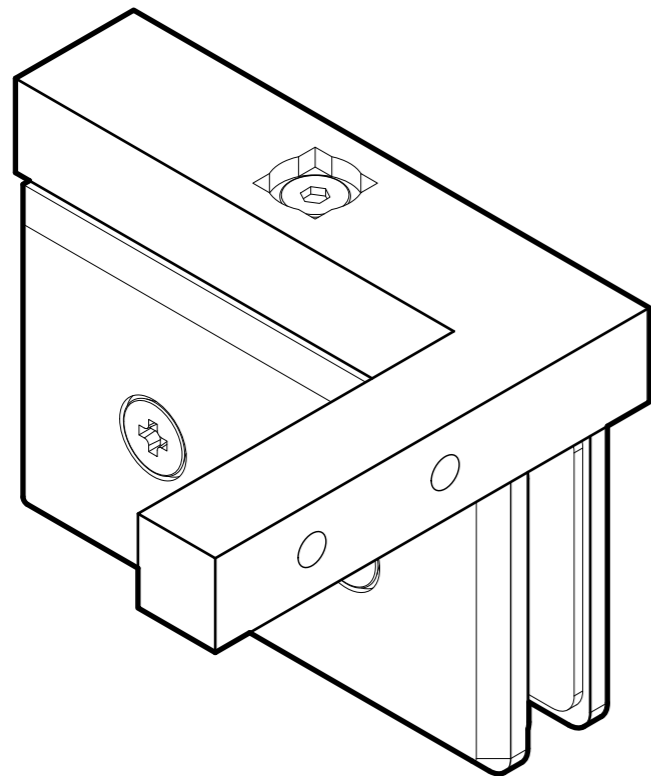

FRONT

BACK

GLASS CUT OUT

10101 NW 79th Ave
Hialeah Gardens, FL 33016
Phone: (877) 658-9008
Fax: (888) 280-2285

Product: **Right Wall Mount Bilboa Pivot Hinge**
Code: H306-R
Material: Solid Brass

Specifications:
Glass thickness: 3/8" (10 mm) to 1/2" (12 mm).
Cutout required - Tempered glass only.
Includes: Gaskets and screws for installation.

10101 NW 79th Ave
Hialeah Gardens, FL 33016
Phone: (877) 658-9008
Fax: (888) 280-2285

Product: **Right Wall Mount Bilboa Pivot Hinge**
Code: H306-R
Material: Solid Brass

Specifications:
Glass thickness: 3/8" (10 mm) to 1/2" (12 mm).
Cutout required - Tempered glass only.
Includes: Gaskets and screws for installation.