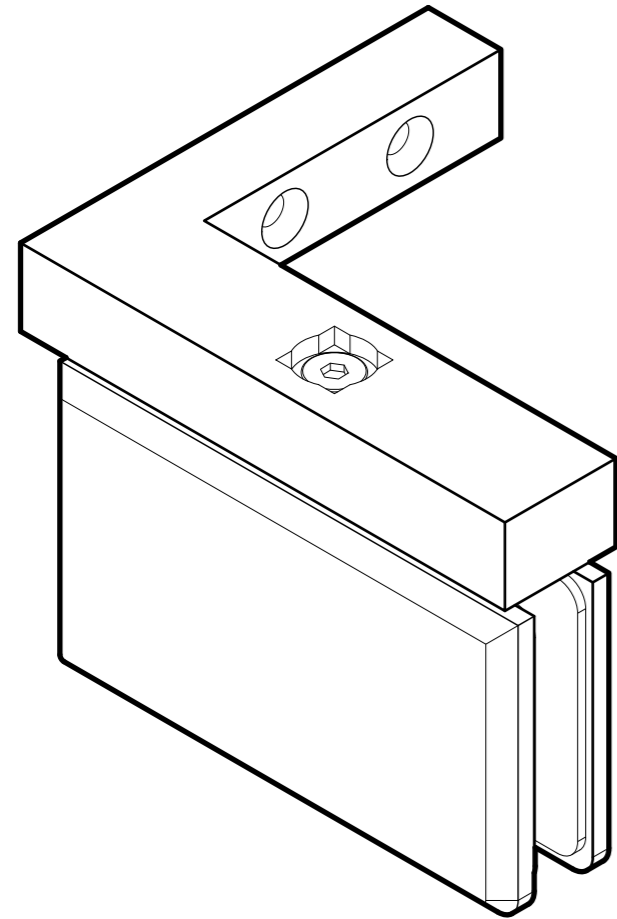

FRONT

BACK

GLASS CUT OUT

10101 NW 79th Ave
Hialeah Gardens, FL 33016
Phone: (877) 658-9008
Fax: (888) 280-2285

Product: **Right Wall Mount Bilboa Pivot Hinge**
Code: H306-R
Material: Solid Brass

Specifications:
Glass thickness: 3/8" (10 mm) to 1/2" (12 mm).
Cutout required - Tempered glass only.
Includes: Gaskets and screws for installation.