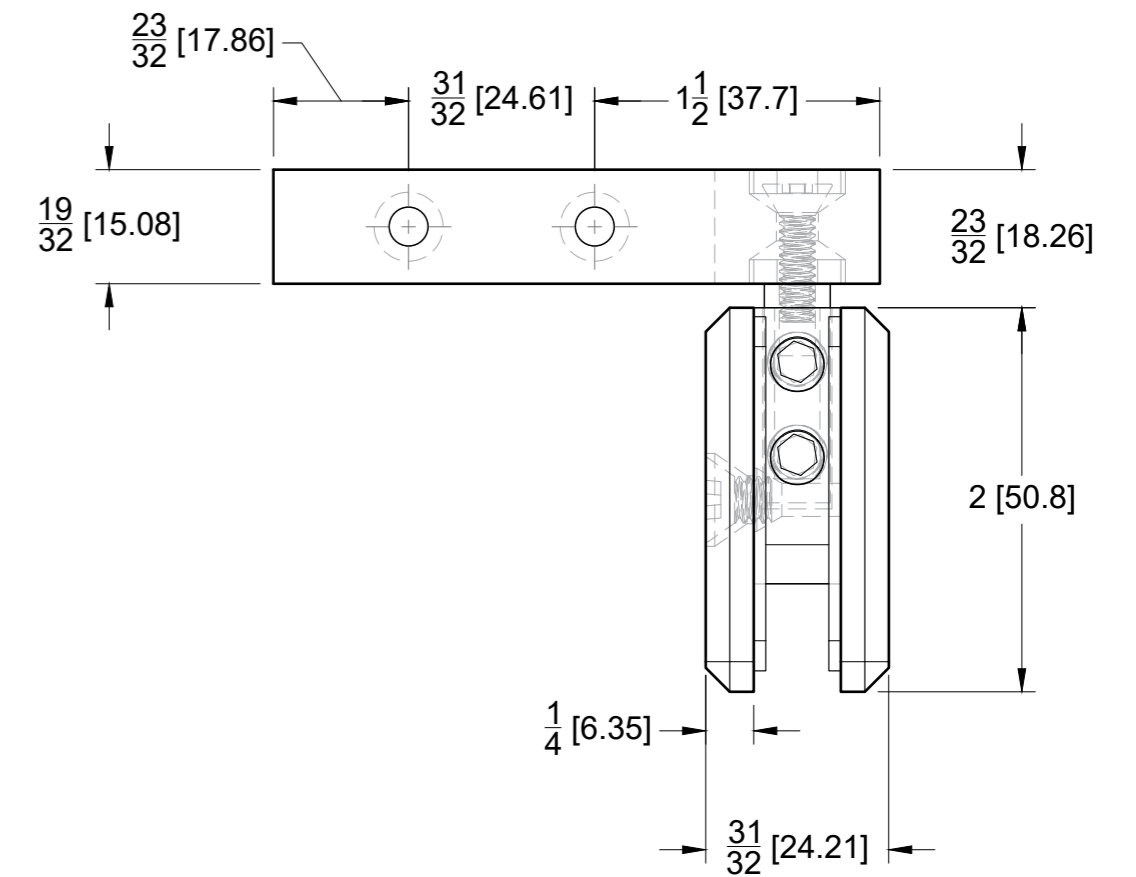

FRONT

BACK

GLASS CUT OUT

10101 NW 79th Ave
Hialeah Gardens, FL 33016
Phone: (877) 658-9008
Fax: (888) 280-2285

Product: **Right Wall Mount Bilboa Pivot Hinge**
Code: H306-R
Material: Solid Brass

Specifications:
Glass thickness: 3/8" (10 mm) to 1/2" (12 mm).
Cutout required - Tempered glass only.
Includes: Gaskets and screws for installation.

Date: 11/05/24

Sheet N°: 1/2

TOP VIEW

FRONT VIEW

LEFT SIDE VIEW

BACK VIEW

RIGHT SIDE VIEW

DETAIL A

10101 NW 79th Ave
Hialeah Gardens, FL 33016
Phone: (877) 658-9008
Fax: (888) 280-2285

Product: **Right Wall Mount Bilboa Pivot Hinge**
Code: H306-R
Material: Solid Brass

Specifications:
Glass thickness: 3/8" (10 mm) to 1/2" (12 mm).
Cutout required - Tempered glass only.
Includes: Gaskets and screws for installation.