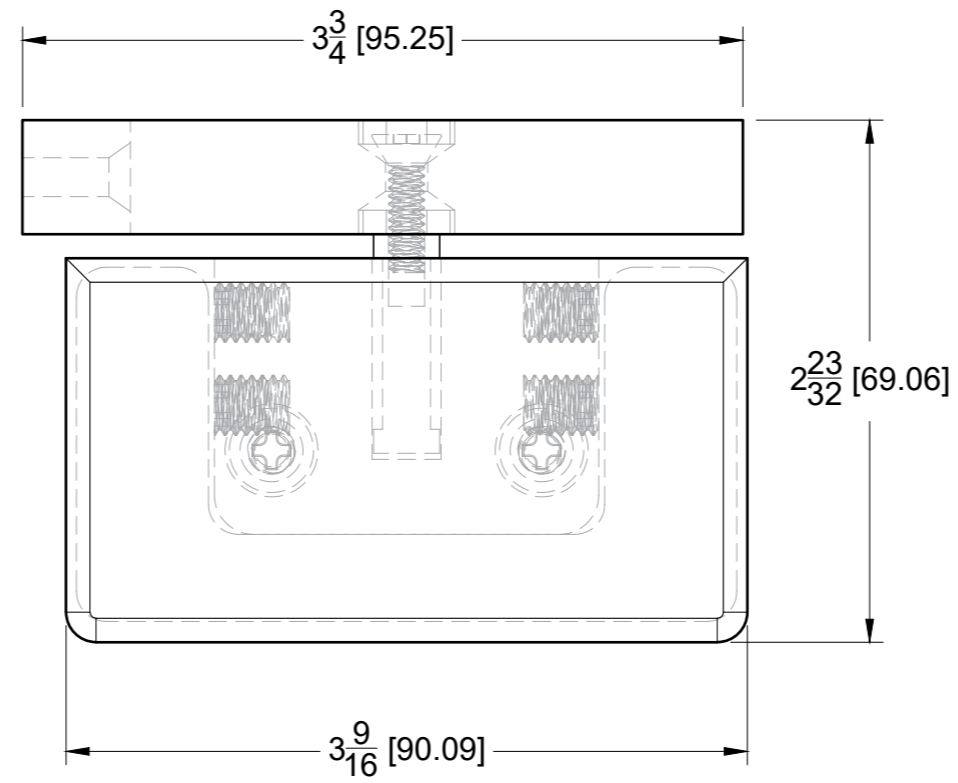

FRONT

BACK

GLASS CUT OUT

10101 NW 79th Ave
Hialeah Gardens, FL 33016
Phone: (877) 658-9008
Fax: (888) 280-2285

Product: **Right Wall Mount Bilboa Pivot Hinge**
Code: H306-R
Material: Solid Brass

Specifications:
Glass thickness: 3/8" (10 mm) to 1/2" (12 mm).
Cutout required - Tempered glass only.
Includes: Gaskets and screws for installation.

BEFORE PROCEEDING WITH FABRICATION, PLEASE ENSURE THAT YOU VERIFY ALL MEASUREMENTS. IT IS CRUCIAL TO DOUBLE-CHECK THE SPECIFICATIONS TO AVOID ANY DISCREPANCIES. FOR THE MOST UP-TO-DATE TECHNICAL SPECSHEETS AND CUTOUTS, KINDLY VISIT GLASSHARDWARE.COM.

Date: 11/05/24

Sheet N°: 1/2

TOP VIEW

FRONT VIEW

LEFT SIDE VIEW

BACK VIEW

RIGHT SIDE VIEW

DETAIL A

10101 NW 79th Ave
Hialeah Gardens, FL 33016
Phone: (877) 658-9008
Fax: (888) 280-2285

Product: **Right Wall Mount Bilboa Pivot Hinge**
Code: H306-R
Material: Solid Brass

Specifications:
Glass thickness: 3/8" (10 mm) to 1/2" (12 mm).
Cutout required - Tempered glass only.
Includes: Gaskets and screws for installation.