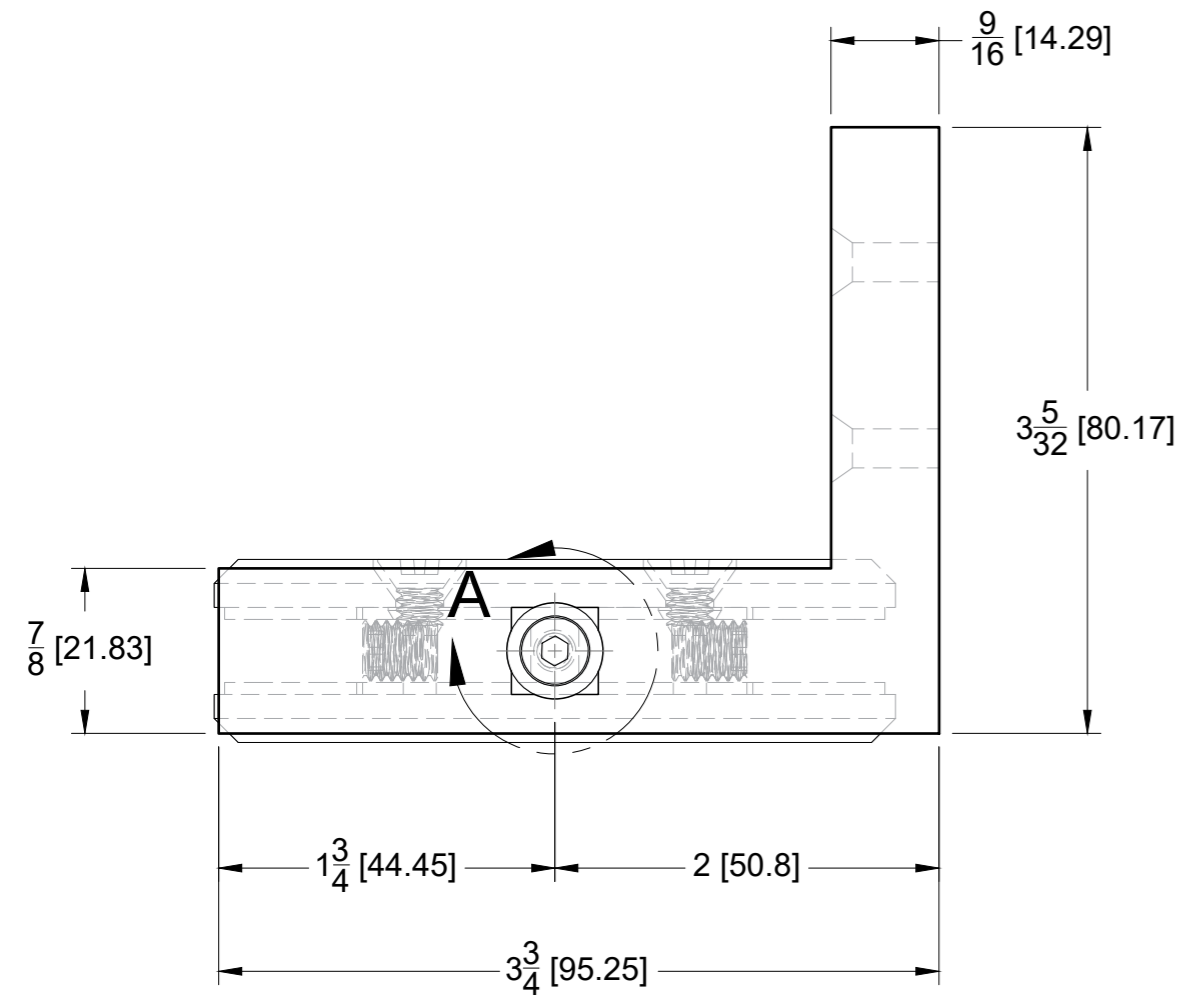

TOP VIEW

FRONT VIEW

LEFT SIDE VIEW

BACK VIEW

10101 NW 79th Ave
Hialeah Gardens, FL 33016
Phone: (877) 658-9008
Fax: (888) 280-2285

Product: **Left Wall Mount Bilboa Pivot Hinge**
Code: H306-L
Material: Solid Brass

Specifications:
Glass thickness: 3/8" (10 mm) to 1/2" (12 mm).
Cutout required - Tempered glass only
Includes: Gaskets and screws for installation.

BEFORE PROCEEDING WITH FABRICATION, PLEASE ENSURE THAT YOU VERIFY ALL MEASUREMENTS. IT IS CRUCIAL TO DOUBLE-CHECK THE SPECIFICATIONS TO AVOID ANY DISCREPANCIES. FOR THE MOST UP-TO-DATE TECHNICAL SPECSHEETS AND CUTOUTS, KINDLY VISIT GLASSHARDWARE.COM.

Date: 11/05/24

Sheet N°: 2/2