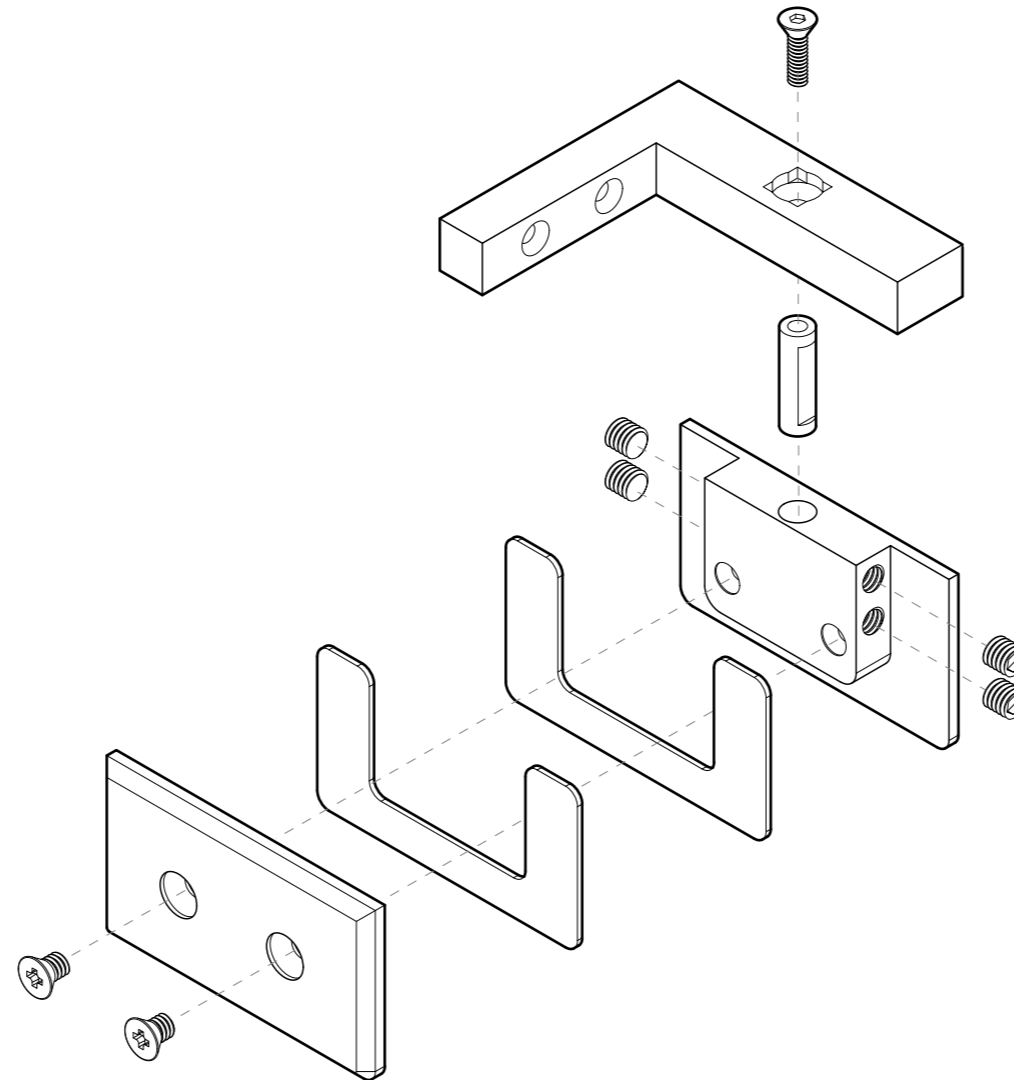

FRONT

BACK

GLASS CUT OUT

10101 NW 79th Ave
 Hialeah Gardens, FL 33016
 Phone: (877) 658-9008
 Fax: (888) 280-2285

Product: **Left Wall Mount Bilboa Pivot Hinge**

Code: H306-L Material: Solid Brass

Specifications:
 Glass thickness: 3/8" (10 mm) to 1/2" (12 mm).
 Cutout required - Tempered glass only
 Includes: Gaskets and screws for installation.

BEFORE PROCEEDING WITH FABRICATION, PLEASE ENSURE THAT YOU VERIFY ALL MEASUREMENTS. IT IS CRUCIAL TO DOUBLE-CHECK THE SPECIFICATIONS TO AVOID ANY DISCREPANCIES. FOR THE MOST UP-TO-DATE TECHNICAL SPECSHEETS AND CUTOUTS, KINDLY VISIT GLASSHARDWARE.COM.

Product: **Left Wall Mount Bilboa Pivot Hinge**
Code: H306-L
Material: Solid Brass

Specifications:
Glass thickness: 3/8" (10 mm) to 1/2" (12 mm).
Cutout required - Tempered glass only
Includes: Gaskets and screws for installation.