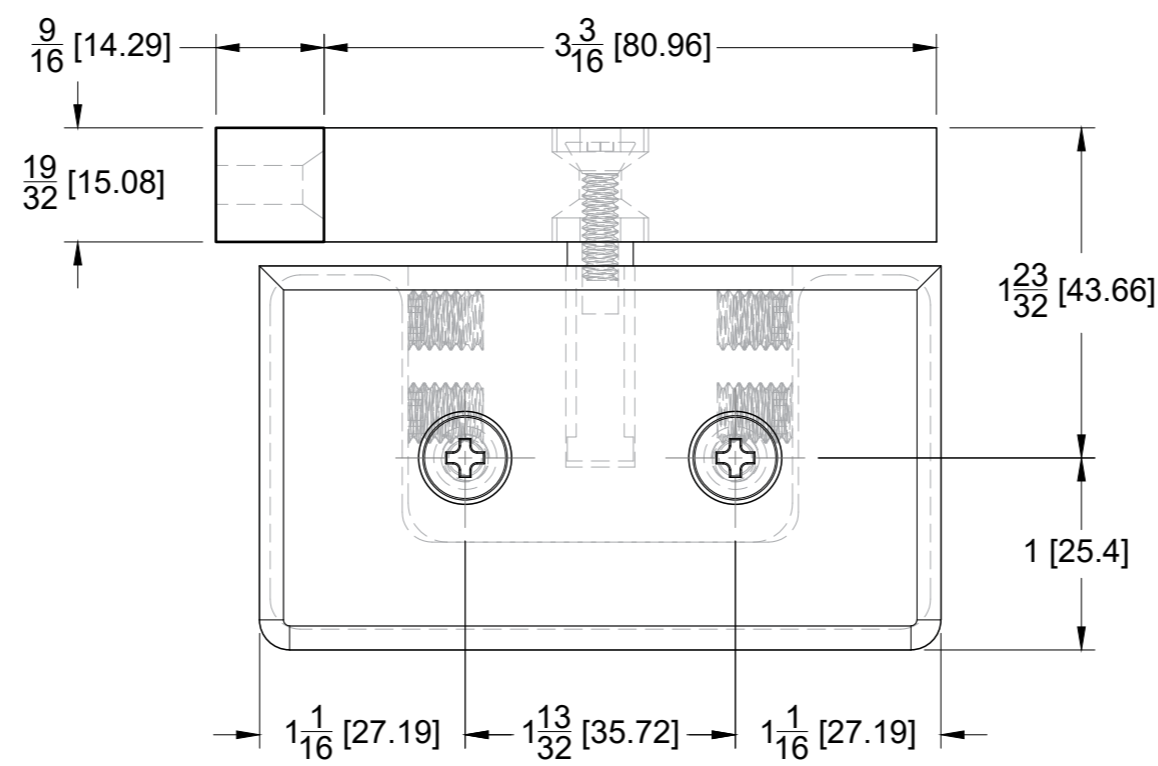

TOP VIEW

FRONT VIEW

LEFT SIDE VIEW

BACK VIEW

10101 NW 79th Ave
Hialeah Gardens, FL 33016
Phone: (877) 658-9008
Fax: (888) 280-2285

Product: **Left Wall Mount Bilboa Pivot Hinge**
Code: H306-L
Material: Solid Brass

Specifications:
Glass thickness: 3/8" (10 mm) to 1/2" (12 mm).
Cutout required - Tempered glass only
Includes: Gaskets and screws for installation.

BEFORE PROCEEDING WITH FABRICATION, PLEASE ENSURE THAT YOU VERIFY ALL MEASUREMENTS. IT IS CRUCIAL TO DOUBLE-CHECK THE SPECIFICATIONS TO AVOID ANY DISCREPANCIES. FOR THE MOST UP-TO-DATE TECHNICAL SPECSHEETS AND CUTOUTS, KINDLY VISIT GLASSHARDWARE.COM.

Date: 11/05/24

Sheet N°: 2/2