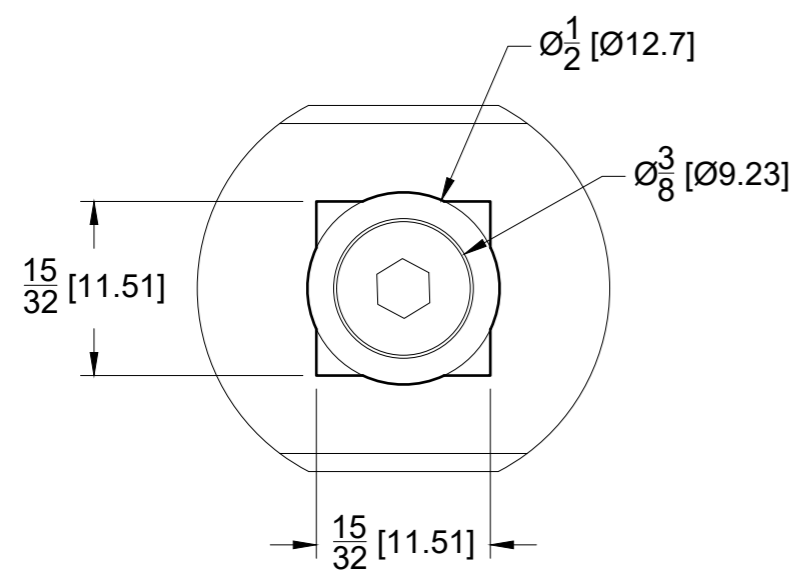

DETAIL A

10101 NW 79th Ave
Hialeah Gardens, FL 33016
Phone: (877) 658-9008
Fax: (888) 280-2285

Product: **Left Wall Mount Bilboa Pivot Hinge**
Code: H306-L
Material: Solid Brass

Specifications:
Glass thickness: 3/8" (10 mm) to 1/2" (12 mm).
Cutout required - Tempered glass only
Includes: Gaskets and screws for installation.

BEFORE PROCEEDING WITH FABRICATION, PLEASE ENSURE THAT YOU VERIFY ALL MEASUREMENTS. IT IS CRUCIAL TO DOUBLE-CHECK THE SPECIFICATIONS TO AVOID ANY DISCREPANCIES. FOR THE MOST UP-TO-DATE TECHNICAL SPECSHEETS AND CUTOUTS, KINDLY VISIT GLASSHARDWARE.COM.

Date: 11/05/24

Sheet N°: 2/2