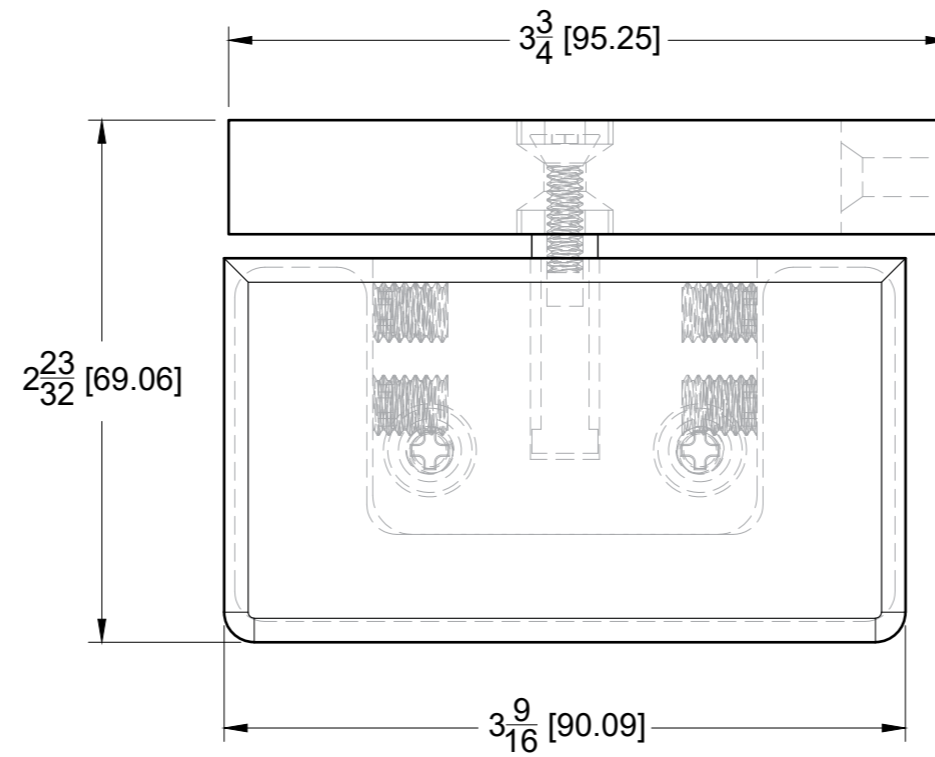

TOP VIEW

FRONT VIEW

LEFT SIDE VIEW

BACK VIEW

10101 NW 79th Ave
Hialeah Gardens, FL 33016
Phone: (877) 658-9008
Fax: (888) 280-2285

Product: **Left Wall Mount Bilboa Pivot Hinge**
Code: H306-L
Material: Solid Brass

Specifications:
Glass thickness: 3/8" (10 mm) to 1/2" (12 mm).
Cutout required - Tempered glass only
Includes: Gaskets and screws for installation.

BEFORE PROCEEDING WITH FABRICATION, PLEASE ENSURE THAT YOU VERIFY ALL MEASUREMENTS. IT IS CRUCIAL TO DOUBLE-CHECK THE SPECIFICATIONS TO AVOID ANY DISCREPANCIES. FOR THE MOST UP-TO-DATE TECHNICAL SPECSHEETS AND CUTOUTS, KINDLY VISIT GLASSHARDWARE.COM.

Date: 11/05/24

Sheet N°: 2/2