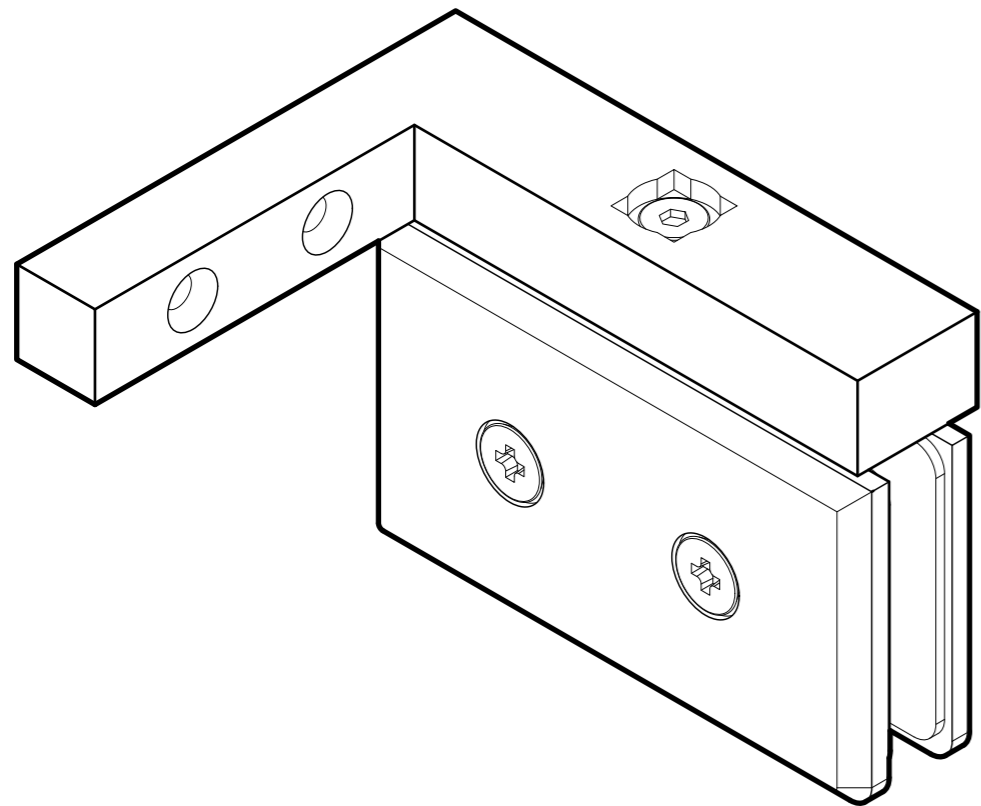

FRONT

BACK

GLASS CUT OUT

10101 NW 79th Ave
 Hialeah Gardens, FL 33016
 Phone: (877) 658-9008
 Fax: (888) 280-2285

Product: **Left Wall Mount Bilboa Pivot Hinge**

Code: H306-L Material: Solid Brass

Specifications:
 Glass thickness: 3/8" (10 mm) to 1/2" (12 mm).
 Cutout required - Tempered glass only
 Includes: Gaskets and screws for installation.

Product: **Left Wall Mount Bilboa Pivot Hinge**
Code: H306-L
Material: Solid Brass

Specifications:
Glass thickness: 3/8" (10 mm) to 1/2" (12 mm).
Cutout required - Tempered glass only
Includes: Gaskets and screws for installation.