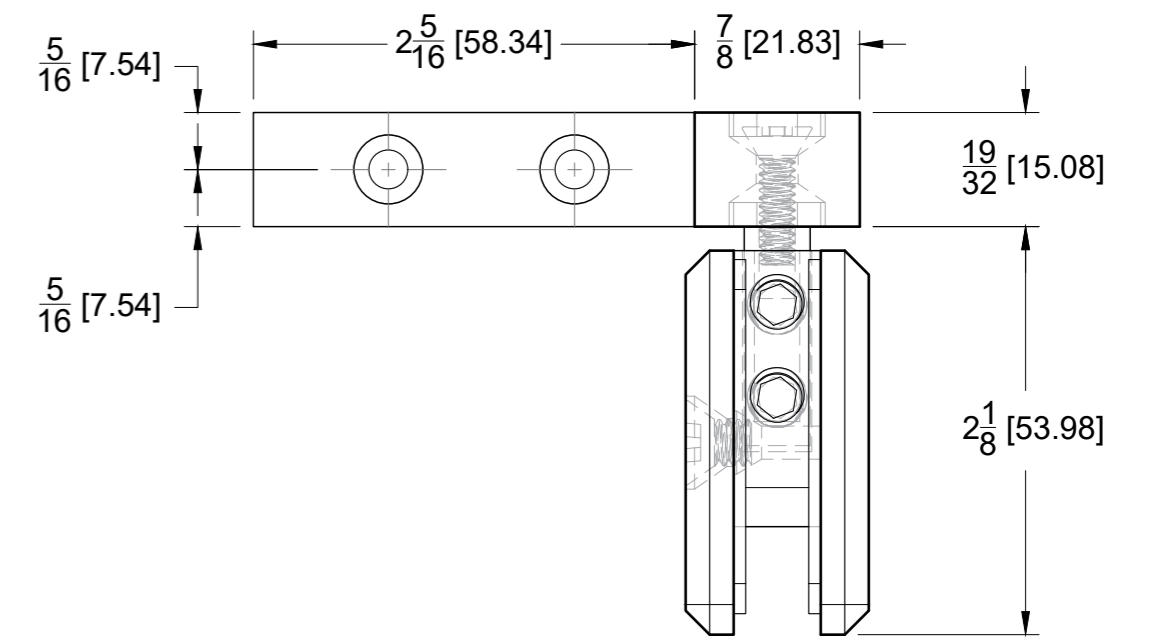

LEFT SIDE VIEW