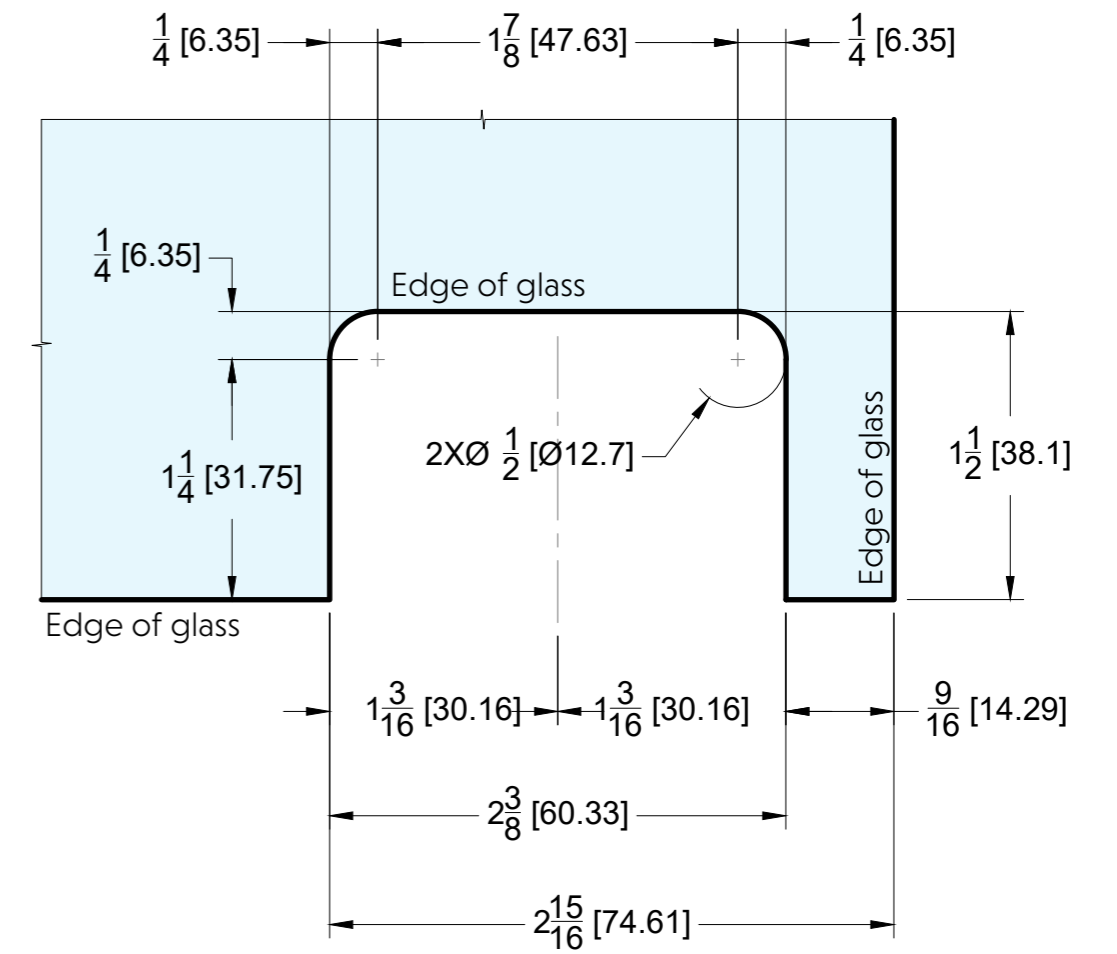

FRONT

BACK

GLASS CUT OUT

10101 NW 79th Ave
 Hialeah Gardens, FL 33016
 Phone: (877) 658-9008
 Fax: (888) 280-2285

Product: **Left Wall Mount Bilboa Pivot Hinge**

Code: H306-L Material: Solid Brass

Specifications:
 Glass thickness: 3/8" (10 mm) to 1/2" (12 mm).
 Cutout required - Tempered glass only
 Includes: Gaskets and screws for installation.

Product: **Left Wall Mount Bilboa Pivot Hinge**
Code: H306-L
Material: Solid Brass

Specifications:
Glass thickness: 3/8" (10 mm) to 1/2" (12 mm).
Cutout required - Tempered glass only
Includes: Gaskets and screws for installation.