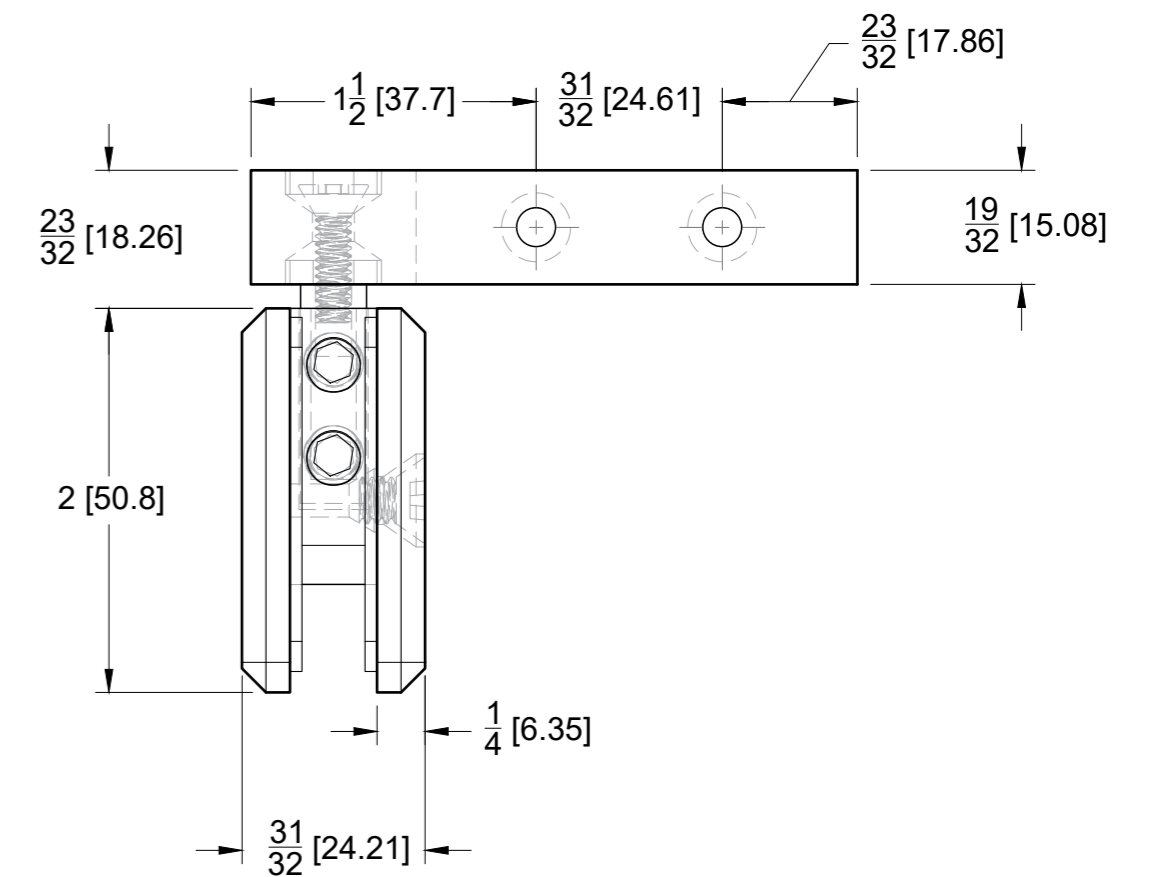

RIGHT SIDE VIEW