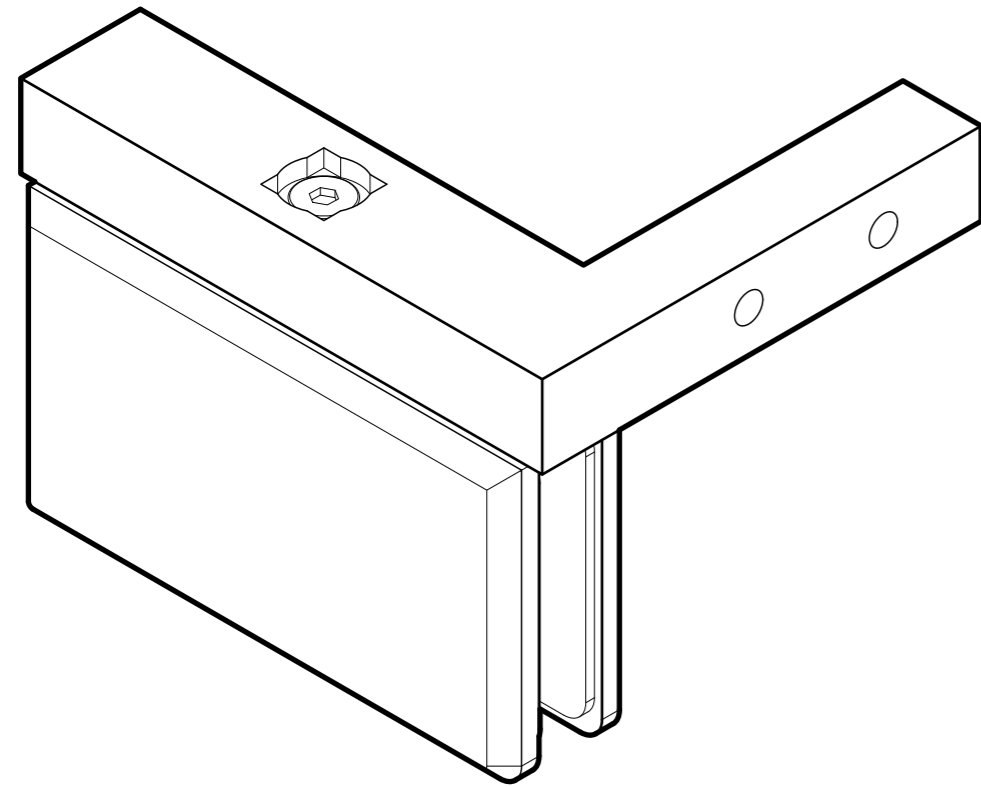

FRONT

BACK

GLASS CUT OUT

10101 NW 79th Ave
 Hialeah Gardens, FL 33016
 Phone: (877) 658-9008
 Fax: (888) 280-2285

Product: **Left Wall Mount Bilboa Pivot Hinge**

Code: H306-L Material: Solid Brass

Specifications:
 Glass thickness: 3/8" (10 mm) to 1/2" (12 mm).
 Cutout required - Tempered glass only
 Includes: Gaskets and screws for installation.

Product: **Left Wall Mount Bilboa Pivot Hinge**
Code: H306-L
Material: Solid Brass

Specifications:
Glass thickness: 3/8" (10 mm) to 1/2" (12 mm).
Cutout required - Tempered glass only
Includes: Gaskets and screws for installation.