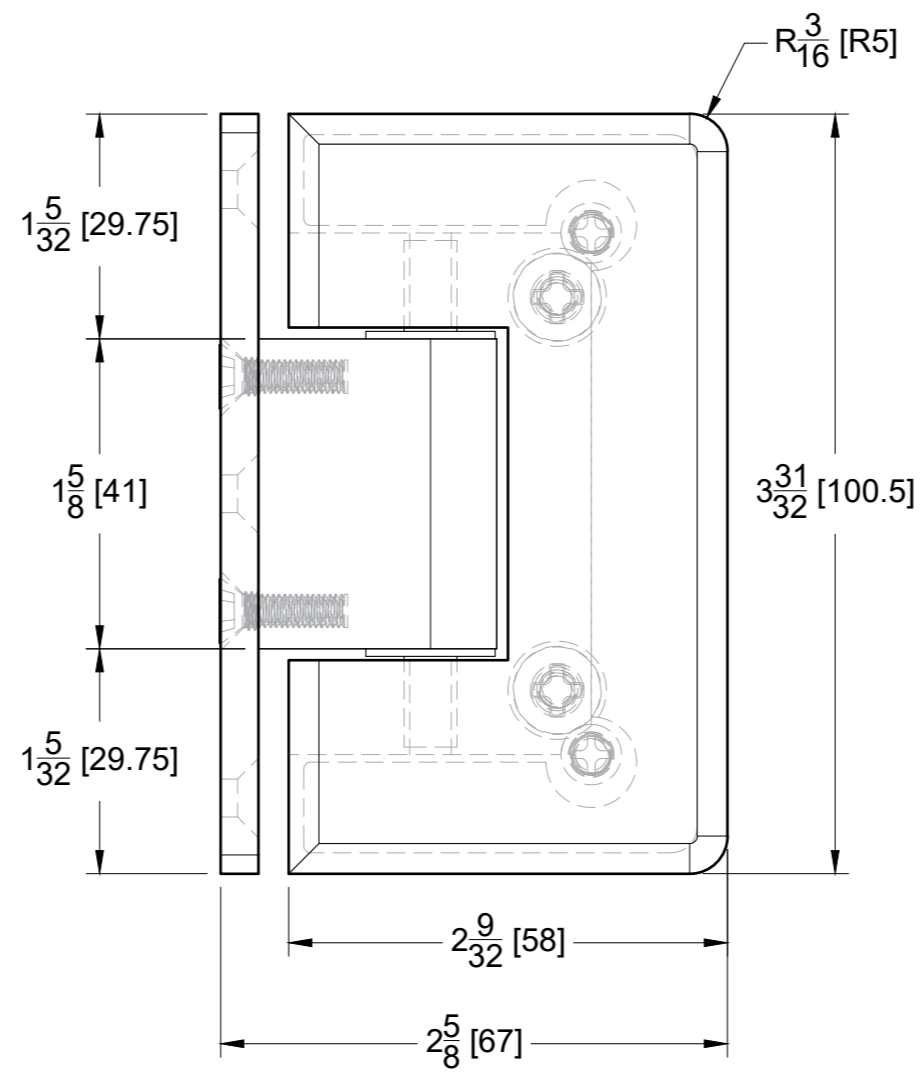

Specifications:

Glass thickness: 3/8" (10 mm) to 1/2" (12 mm).
Cutout required - Tempered glass only
Includes: Screws and gaskets for installation

BEFORE PROCEEDING WITH FABRICATION, PLEASE ENSURE THAT YOU VERIFY ALL MEASUREMENTS. IT IS CRUCIAL TO DOUBLE-CHECK THE SPECIFICATIONS TO AVOID ANY DISCREPANCIES. FOR THE MOST UP-TO-DATE TECHNICAL SPECSHEETS AND CUTOUTS, KINDLY VISIT GLASSHARDWARE.COM.

Date: 11/25/24

Sheet N°: 1/2

TOP VIEW

BACK VIEW

FRONT VIEW

SIDE VIEW

10101 NW 79th Ave
Hialeah Gardens, FL 33016
Phone: (877) 658-9008
Fax: (888) 280-2285

Product: **Heavy Duty Wall-to-Glass Offset Back Bilboa Hinge**
Code: H305V
Material: Solid Brass

Specifications:
Glass thickness: 3/8" (10 mm) to 1/2" (12 mm).
Cutout required - Tempered glass only
Includes: Screws and gaskets for installation.

BEFORE PROCEEDING WITH FABRICATION, PLEASE ENSURE THAT YOU VERIFY ALL MEASUREMENTS. IT IS CRUCIAL TO DOUBLE-CHECK THE SPECIFICATIONS TO AVOID ANY DISCREPANCIES. FOR THE MOST UP-TO-DATE TECHNICAL SPECSHEETS AND CUTOUTS, KINDLY VISIT GLASSHARDWARE.COM.