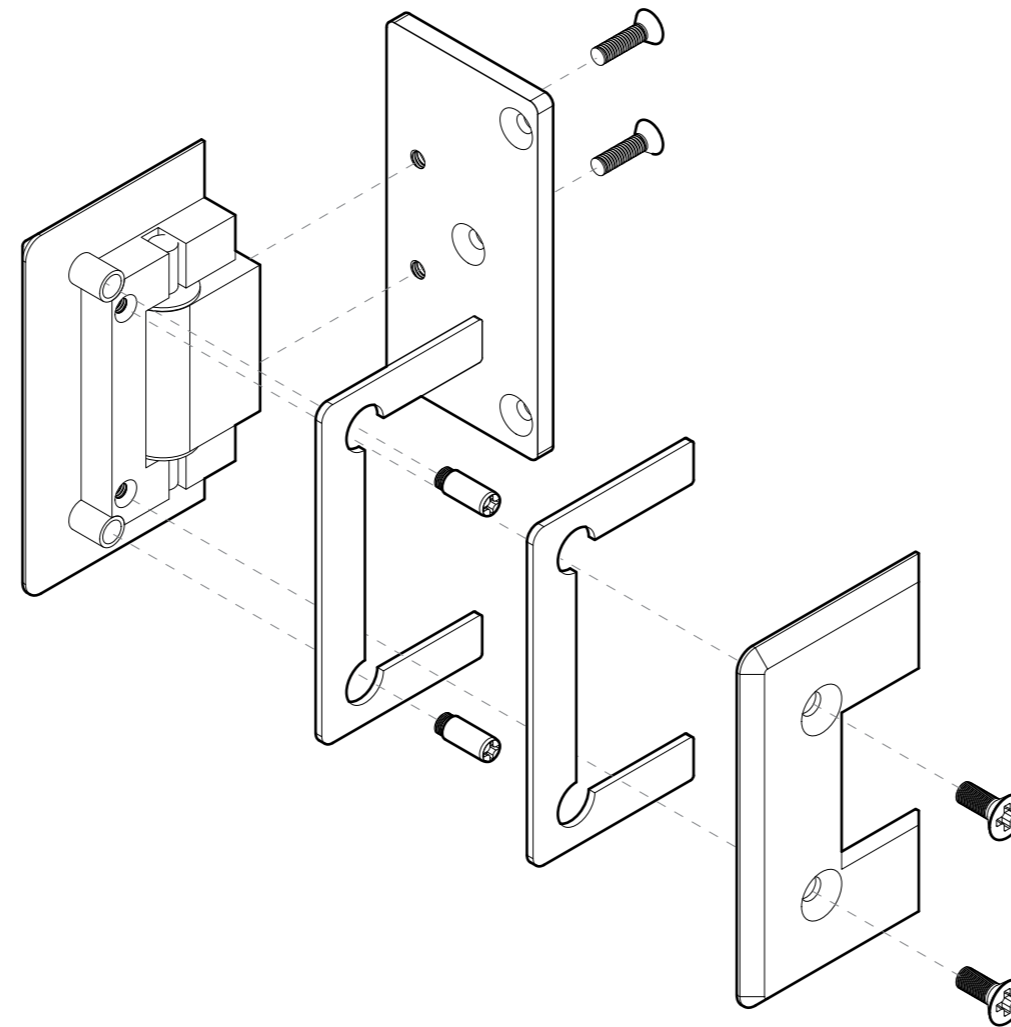

FRONT

BACK

GLASS CUT OUT

10101 NW 79th Ave
Hialeah Gardens, FL 33016
Phone: (877) 658-9008
Fax: (888) 280-2285

Product: **Heavy Duty Wall-to-Glass Offset Back Bilboa Hinge**

Code: H305V

Material: Solid Brass

Specifications:

Glass thickness: 3/8" (10 mm) to 1/2" (12 mm).
Cutout required - Tempered glass only
Includes: Screws and gaskets for installation

BEFORE PROCEEDING WITH FABRICATION, PLEASE ENSURE THAT YOU VERIFY ALL MEASUREMENTS. IT IS CRUCIAL TO DOUBLE-CHECK THE SPECIFICATIONS TO AVOID ANY DISCREPANCIES. FOR THE MOST UP-TO-DATE TECHNICAL SPECSHEETS AND CUTOUTS, KINDLY VISIT GLASSHARDWARE.COM.

Date: 11/25/24

Sheet N°: 1/2

TOP VIEW

BACK VIEW

FRONT VIEW

SIDE VIEW

10101 NW 79th Ave
Hialeah Gardens, FL 33016
Phone: (877) 658-9008
Fax: (888) 280-2285

Product: **Heavy Duty Wall-to-Glass Offset Back Bilboa Hinge**
Code: H305V
Material: Solid Brass

Specifications:
Glass thickness: 3/8" (10 mm) to 1/2" (12 mm).
Cutout required - Tempered glass only
Includes: Screws and gaskets for installation.

BEFORE PROCEEDING WITH FABRICATION, PLEASE ENSURE THAT YOU VERIFY ALL MEASUREMENTS. IT IS CRUCIAL TO DOUBLE-CHECK THE SPECIFICATIONS TO AVOID ANY DISCREPANCIES. FOR THE MOST UP-TO-DATE TECHNICAL SPECSHEETS AND CUTOUTS, KINDLY VISIT GLASSHARDWARE.COM.