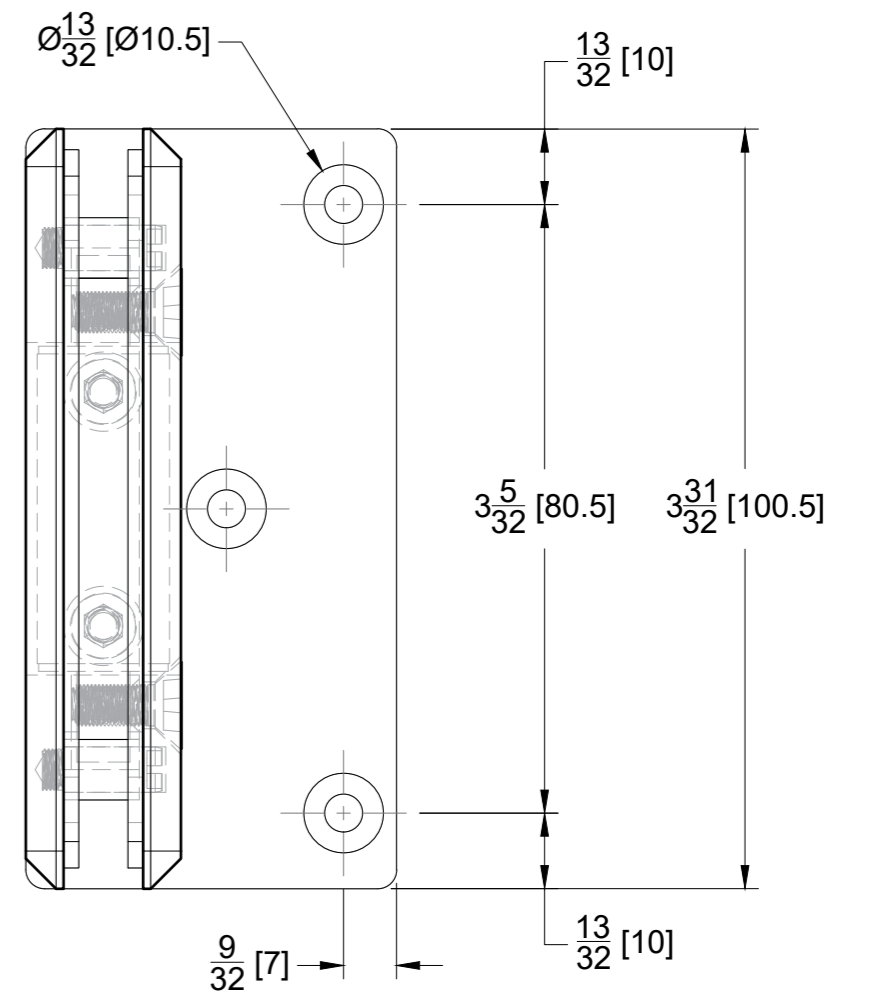

Specifications:

Glass thickness: 3/8" (10 mm) to 1/2" (12 mm).
Cutout required - Tempered glass only
Includes: Screws and gaskets for installation

BEFORE PROCEEDING WITH FABRICATION, PLEASE ENSURE THAT YOU VERIFY ALL MEASUREMENTS. IT IS CRUCIAL TO DOUBLE-CHECK THE SPECIFICATIONS TO AVOID ANY DISCREPANCIES. FOR THE MOST UP-TO-DATE TECHNICAL SPECSHEETS AND CUTOUTS, KINDLY VISIT GLASSHARDWARE.COM.

Date: 11/25/24

Sheet N°: 1/2

TOP VIEW

BACK VIEW

FRONT VIEW

SIDE VIEW

10101 NW 79th Ave
Hialeah Gardens, FL 33016
Phone: (877) 658-9008
Fax: (888) 280-2285

Product: **Heavy Duty Wall-to-Glass Offset Back Bilboa Hinge**
Code: H305V
Material: Solid Brass

Specifications:
Glass thickness: 3/8" (10 mm) to 1/2" (12 mm).
Cutout required - Tempered glass only
Includes: Screws and gaskets for installation.

BEFORE PROCEEDING WITH FABRICATION, PLEASE ENSURE THAT YOU VERIFY ALL MEASUREMENTS. IT IS CRUCIAL TO DOUBLE-CHECK THE SPECIFICATIONS TO AVOID ANY DISCREPANCIES. FOR THE MOST UP-TO-DATE TECHNICAL SPECSHEETS AND CUTOUTS, KINDLY VISIT GLASSHARDWARE.COM.