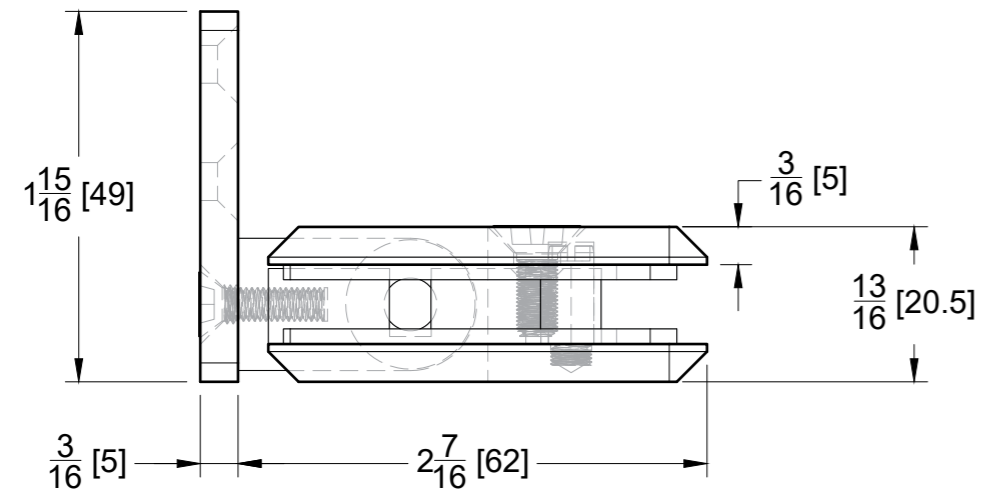

Specifications:

Glass thickness: 3/8" (10 mm) to 1/2" (12 mm).
Cutout required - Tempered glass only
Includes: Screws and gaskets for installation

BEFORE PROCEEDING WITH FABRICATION, PLEASE ENSURE THAT YOU VERIFY ALL MEASUREMENTS. IT IS CRUCIAL TO DOUBLE-CHECK THE SPECIFICATIONS TO AVOID ANY DISCREPANCIES. FOR THE MOST UP-TO-DATE TECHNICAL SPECSHEETS AND CUTOUTS, KINDLY VISIT GLASSHARDWARE.COM.

Date: 11/25/24

Sheet N°: 1/2

TOP VIEW

BACK VIEW

FRONT VIEW

SIDE VIEW

10101 NW 79th Ave
Hialeah Gardens, FL 33016
Phone: (877) 658-9008
Fax: (888) 280-2285

Product: **Heavy Duty Wall-to-Glass Offset Back Bilboa Hinge**
Code: H305V
Material: Solid Brass

Specifications:
Glass thickness: 3/8" (10 mm) to 1/2" (12 mm).
Cutout required - Tempered glass only
Includes: Screws and gaskets for installation.

BEFORE PROCEEDING WITH FABRICATION, PLEASE ENSURE THAT YOU VERIFY ALL MEASUREMENTS. IT IS CRUCIAL TO DOUBLE-CHECK THE SPECIFICATIONS TO AVOID ANY DISCREPANCIES. FOR THE MOST UP-TO-DATE TECHNICAL SPECSHEETS AND CUTOUTS, KINDLY VISIT GLASSHARDWARE.COM.