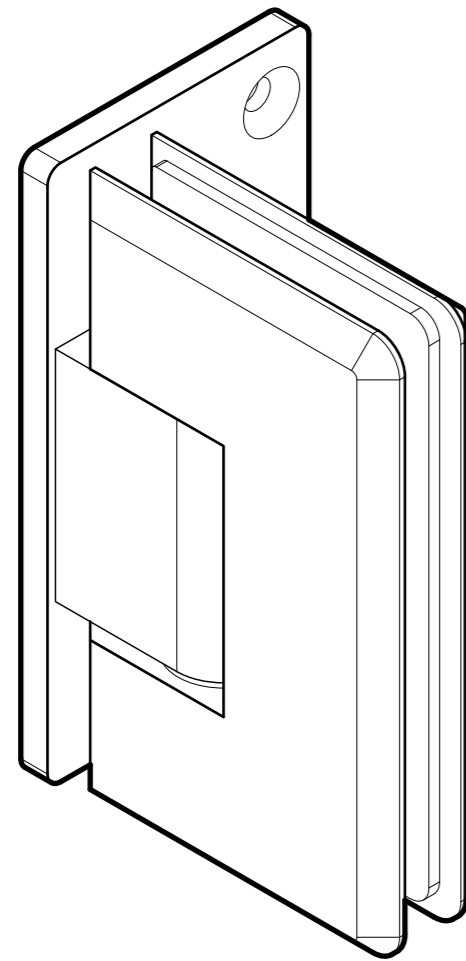

FRONT

BACK

GLASS CUT OUT

10101 NW 79th Ave
Hialeah Gardens, FL 33016
Phone: (877) 658-9008
Fax: (888) 280-2285

Product: **Heavy Duty Wall-to-Glass Offset Back Bilboa Hinge**

Code: H305V

Material: Solid Brass

Specifications:

Glass thickness: 3/8" (10 mm) to 1/2" (12 mm).
Cutout required - Tempered glass only
Includes: Screws and gaskets for installation

BEFORE PROCEEDING WITH FABRICATION, PLEASE ENSURE THAT YOU VERIFY ALL MEASUREMENTS. IT IS CRUCIAL TO DOUBLE-CHECK THE SPECIFICATIONS TO AVOID ANY DISCREPANCIES. FOR THE MOST UP-TO-DATE TECHNICAL SPECSHEETS AND CUTOUTS, KINDLY VISIT GLASSHARDWARE.COM.

Specifications:
Glass thickness: 3/8" (10 mm) to 1/2" (12 mm).
Cutout required - Tempered glass only
Includes: Screws and gaskets for installation.

BEFORE PROCEEDING WITH FABRICATION, PLEASE ENSURE THAT YOU VERIFY ALL MEASUREMENTS. IT IS CRUCIAL TO DOUBLE-CHECK THE SPECIFICATIONS TO AVOID ANY DISCREPANCIES. FOR THE MOST UP-TO-DATE TECHNICAL SPECSHEETS AND CUTOUTS, KINDLY VISIT GLASSHARDWARE.COM.