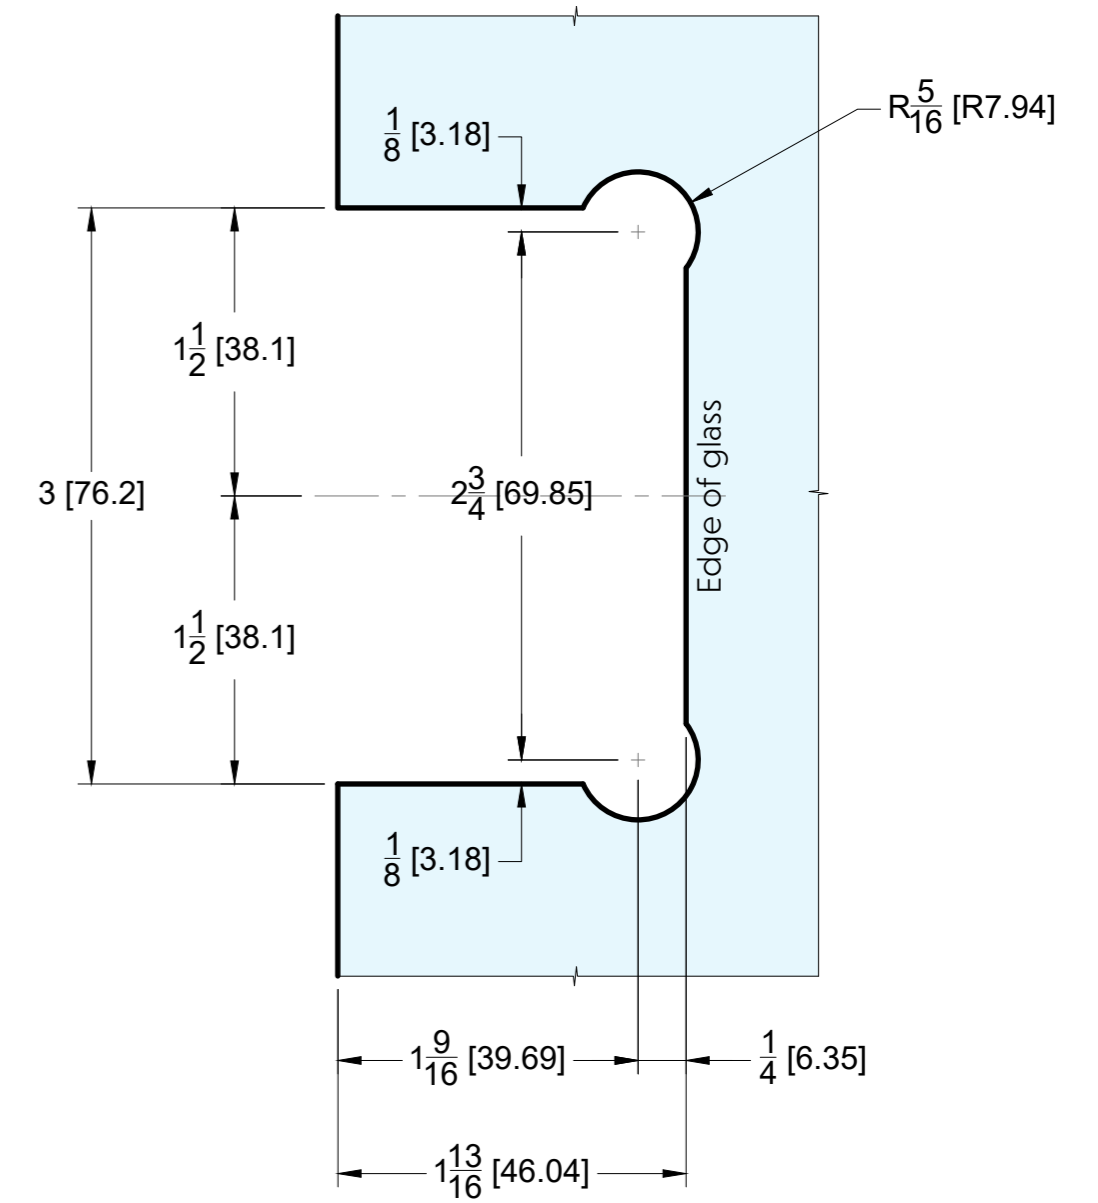

GLASS CUT OUT

10101 NW 79th Ave
Hialeah Gardens, FL 33016
Phone: (877) 658-9008
Fax: (888) 280-2285

Product: **Heavy Duty Wall-to-Glass Offset Back Bilboa Hinge**

Code: H305V

Material: Solid Brass

Specifications:

Glass thickness: 3/8" (10 mm) to 1/2" (12 mm).
Cutout required - Tempered glass only
Includes: Screws and gaskets for installation

BEFORE PROCEEDING WITH FABRICATION, PLEASE ENSURE THAT YOU VERIFY ALL MEASUREMENTS. IT IS CRUCIAL TO DOUBLE-CHECK THE SPECIFICATIONS TO AVOID ANY DISCREPANCIES. FOR THE MOST UP-TO-DATE TECHNICAL SPECSHEETS AND CUTOUTS, KINDLY VISIT GLASSHARDWARE.COM.

Date: 11/25/24

Sheet N°: 1/2