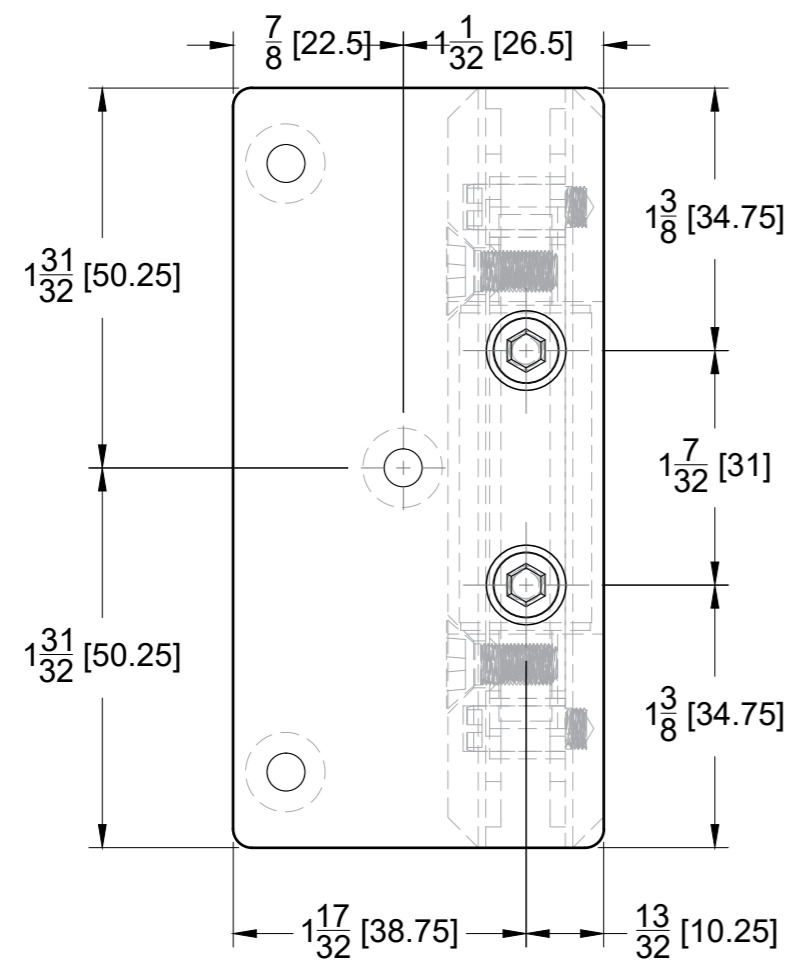

Specifications:

Glass thickness: 3/8" (10 mm) to 1/2" (12 mm).
Cutout required - Tempered glass only
Includes: Screws and gaskets for installation

BEFORE PROCEEDING WITH FABRICATION, PLEASE ENSURE THAT YOU VERIFY ALL MEASUREMENTS. IT IS CRUCIAL TO DOUBLE-CHECK THE SPECIFICATIONS TO AVOID ANY DISCREPANCIES. FOR THE MOST UP-TO-DATE TECHNICAL SPECSHEETS AND CUTOUTS, KINDLY VISIT GLASSHARDWARE.COM.

Date: 11/25/24

Sheet N°: 1/2

TOP VIEW

BACK VIEW

FRONT VIEW

SIDE VIEW

10101 NW 79th Ave
Hialeah Gardens, FL 33016
Phone: (877) 658-9008
Fax: (888) 280-2285

Product: **Heavy Duty Wall-to-Glass Offset Back Bilboa Hinge**
Code: H305V
Material: Solid Brass

Specifications:
Glass thickness: 3/8" (10 mm) to 1/2" (12 mm).
Cutout required - Tempered glass only
Includes: Screws and gaskets for installation.

BEFORE PROCEEDING WITH FABRICATION, PLEASE ENSURE THAT YOU VERIFY ALL MEASUREMENTS. IT IS CRUCIAL TO DOUBLE-CHECK THE SPECIFICATIONS TO AVOID ANY DISCREPANCIES. FOR THE MOST UP-TO-DATE TECHNICAL SPECSHEETS AND CUTOUTS, KINDLY VISIT GLASSHARDWARE.COM.