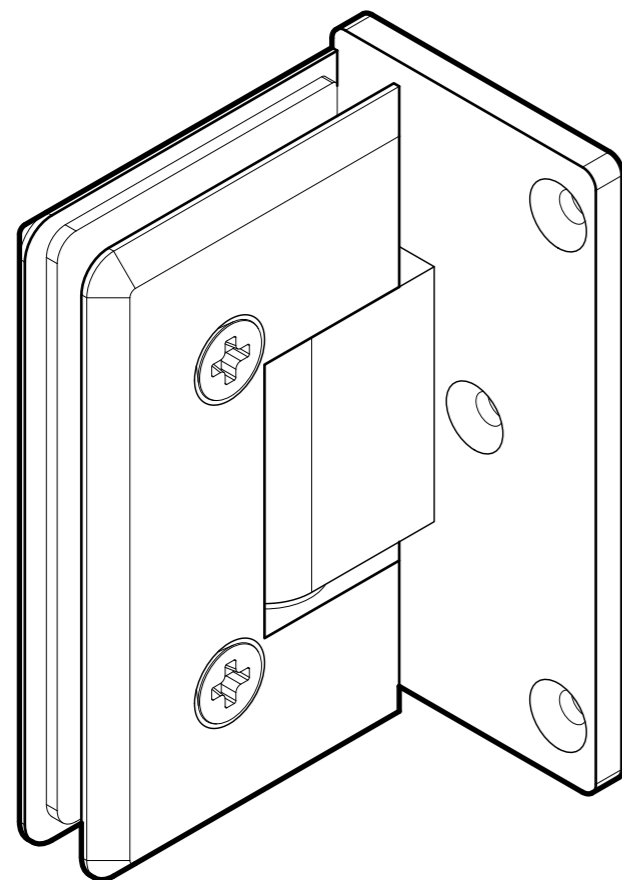

FRONT

BACK

GLASS CUT OUT

10101 NW 79th Ave
Hialeah Gardens, FL 33016
Phone: (877) 658-9008
Fax: (888) 280-2285

Product: **Heavy Duty Wall-to-Glass Offset Back Bilboa Hinge**

Code: H305V

Material: Solid Brass

Specifications:

Glass thickness: 3/8" (10 mm) to 1/2" (12 mm).
Cutout required - Tempered glass only
Includes: Screws and gaskets for installation

BEFORE PROCEEDING WITH FABRICATION, PLEASE ENSURE THAT YOU VERIFY ALL MEASUREMENTS. IT IS CRUCIAL TO DOUBLE-CHECK THE SPECIFICATIONS TO AVOID ANY DISCREPANCIES. FOR THE MOST UP-TO-DATE TECHNICAL SPECSHEETS AND CUTOUTS, KINDLY VISIT GLASSHARDWARE.COM.

Specifications:
Glass thickness: 3/8" (10 mm) to 1/2" (12 mm).
Cutout required - Tempered glass only
Includes: Screws and gaskets for installation.

BEFORE PROCEEDING WITH FABRICATION, PLEASE ENSURE THAT YOU VERIFY ALL MEASUREMENTS. IT IS CRUCIAL TO DOUBLE-CHECK THE SPECIFICATIONS TO AVOID ANY DISCREPANCIES. FOR THE MOST UP-TO-DATE TECHNICAL SPECSHEETS AND CUTOUTS, KINDLY VISIT GLASSHARDWARE.COM.