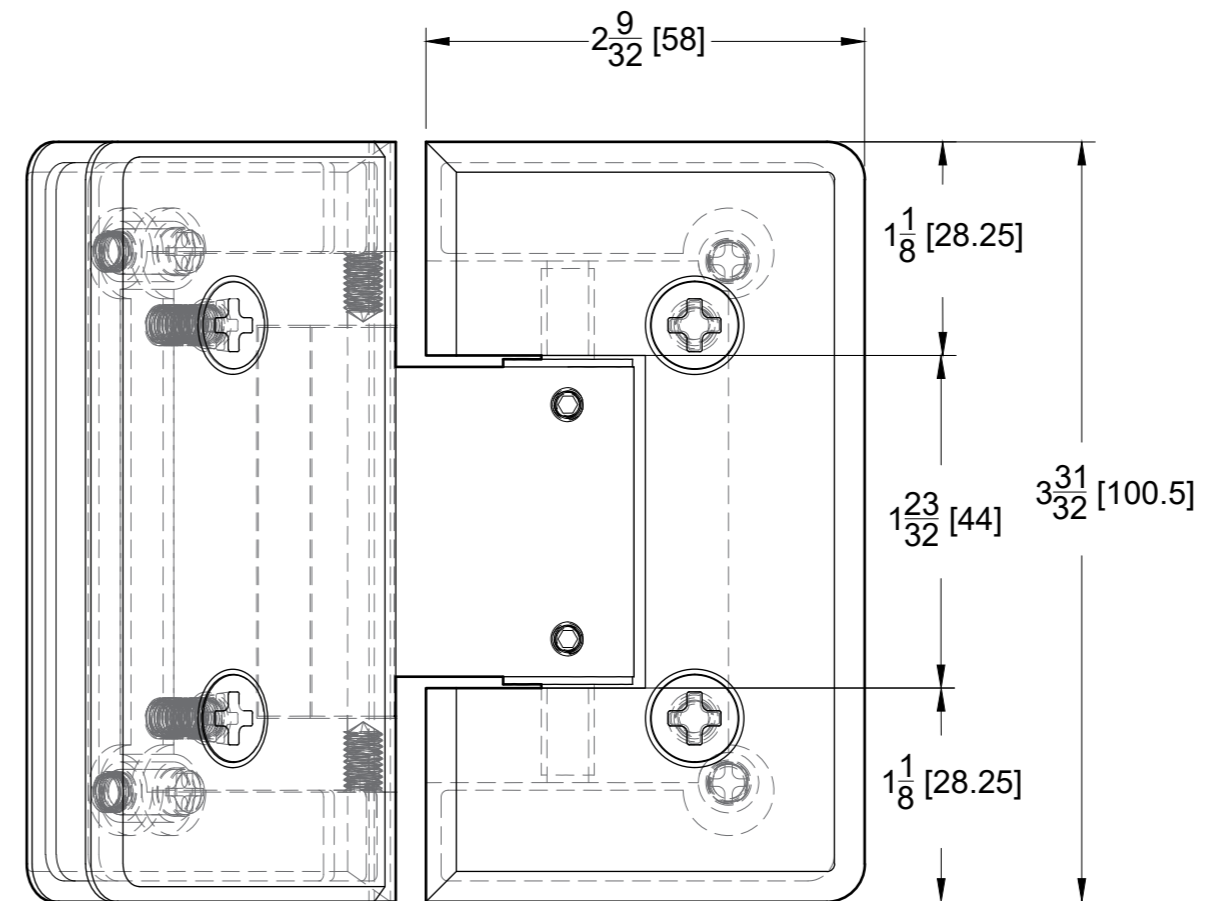

**Specifications:**

**Glass thickness:** 3/8" (10 mm) to 1/2" (12 mm).  
Cutout required - Tempered glass only.  
**Includes:** Gaskets for installation.

BEFORE PROCEEDING WITH FABRICATION, PLEASE ENSURE THAT YOU VERIFY ALL MEASUREMENTS. IT IS CRUCIAL TO DOUBLE-CHECK THE SPECIFICATIONS TO AVOID ANY DISCREPANCIES. FOR THE MOST UP-TO-DATE TECHNICAL SPECSHEETS AND CUTOUTS, KINDLY VISIT [GLASSHARDWARE.COM](http://GLASSHARDWARE.COM).

Date: 11/26/24

Sheet N°: 1/2

TOP VIEW

FRONT VIEW

SIDE VIEW

BACK VIEW

10101 NW 79th Ave  
Hialeah Gardens, FL 33016  
Phone: (877) 658-9008  
Fax: (888) 280-2285

Product: **Heavy Duty Adjustable Glass-to-Glass 135 Degree Bilboa Hinge**

Code: H302VA

Material: Solid Brass

**Specifications:**

**Glass thickness:** 3/8" (10 mm) to 1/2" (12 mm).  
Cutout required - Tempered glass only.  
**Includes:** Gaskets for installation.

BEFORE PROCEEDING WITH FABRICATION, PLEASE ENSURE THAT YOU VERIFY ALL MEASUREMENTS. IT IS CRUCIAL TO DOUBLE-CHECK THE SPECIFICATIONS TO AVOID ANY DISCREPANCIES. FOR THE MOST UP-TO-DATE TECHNICAL SPECSHEETS AND CUTOUTS, KINDLY VISIT [GLASSHARDWARE.COM](http://GLASSHARDWARE.COM).