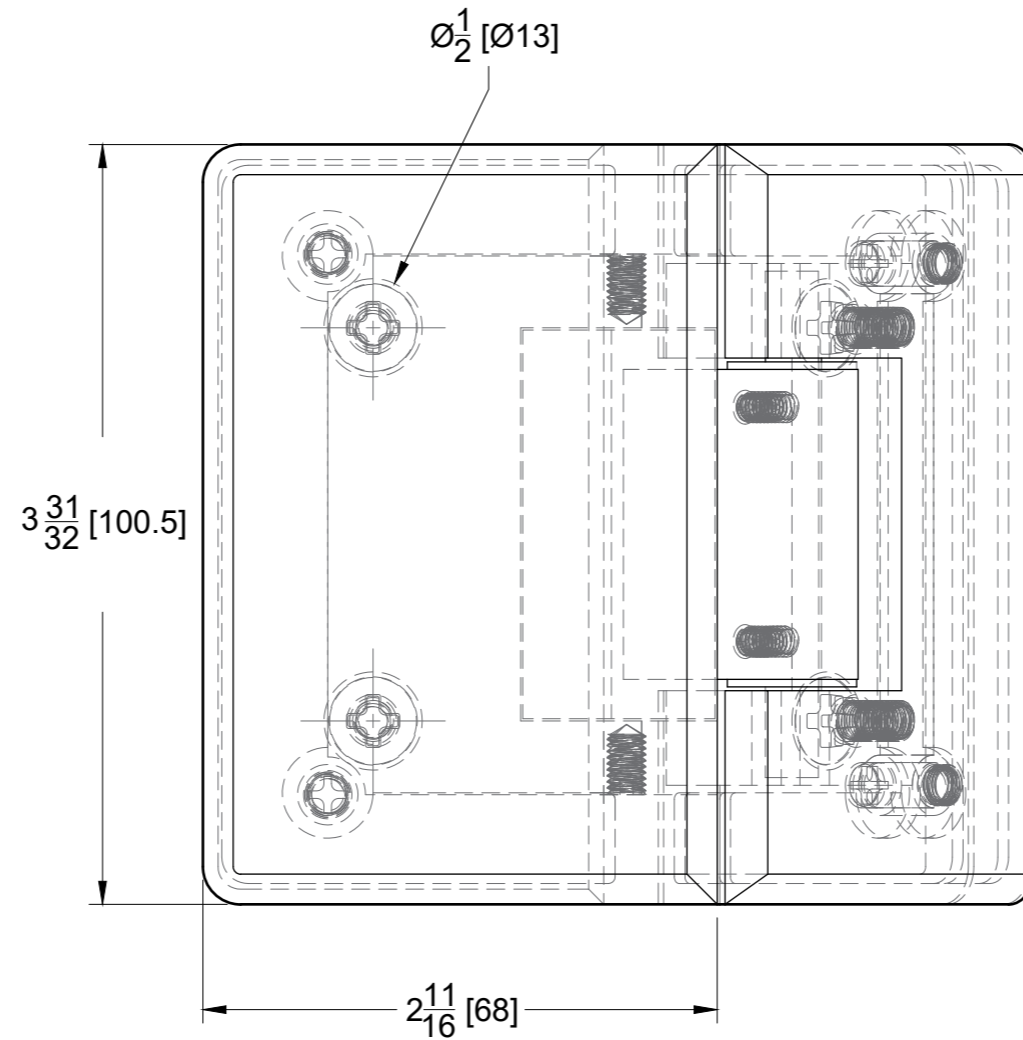

**Specifications:**

**Glass thickness:** 3/8" (10 mm) to 1/2" (12 mm).  
Cutout required - Tempered glass only.  
**Includes:** Gaskets for installation.

BEFORE PROCEEDING WITH FABRICATION, PLEASE ENSURE THAT YOU VERIFY ALL MEASUREMENTS. IT IS CRUCIAL TO DOUBLE-CHECK THE SPECIFICATIONS TO AVOID ANY DISCREPANCIES. FOR THE MOST UP-TO-DATE TECHNICAL SPECSHEETS AND CUTOUTS, KINDLY VISIT [GLASSHARDWARE.COM](http://GLASSHARDWARE.COM).

Date: 11/26/24

Sheet N°: 1/2

TOP VIEW

FRONT VIEW

SIDE VIEW

BACK VIEW

10101 NW 79th Ave  
Hialeah Gardens, FL 33016  
Phone: (877) 658-9008  
Fax: (888) 280-2285

Product: **Heavy Duty Adjustable Glass-to-Glass 135 Degree Bilboa Hinge**

Code: H302VA

Material: Solid Brass

**Specifications:**

**Glass thickness:** 3/8" (10 mm) to 1/2" (12 mm).  
Cutout required - Tempered glass only.  
**Includes:** Gaskets for installation.

BEFORE PROCEEDING WITH FABRICATION, PLEASE ENSURE THAT YOU VERIFY ALL MEASUREMENTS. IT IS CRUCIAL TO DOUBLE-CHECK THE SPECIFICATIONS TO AVOID ANY DISCREPANCIES. FOR THE MOST UP-TO-DATE TECHNICAL SPECSHEETS AND CUTOUTS, KINDLY VISIT [GLASSHARDWARE.COM](http://GLASSHARDWARE.COM).