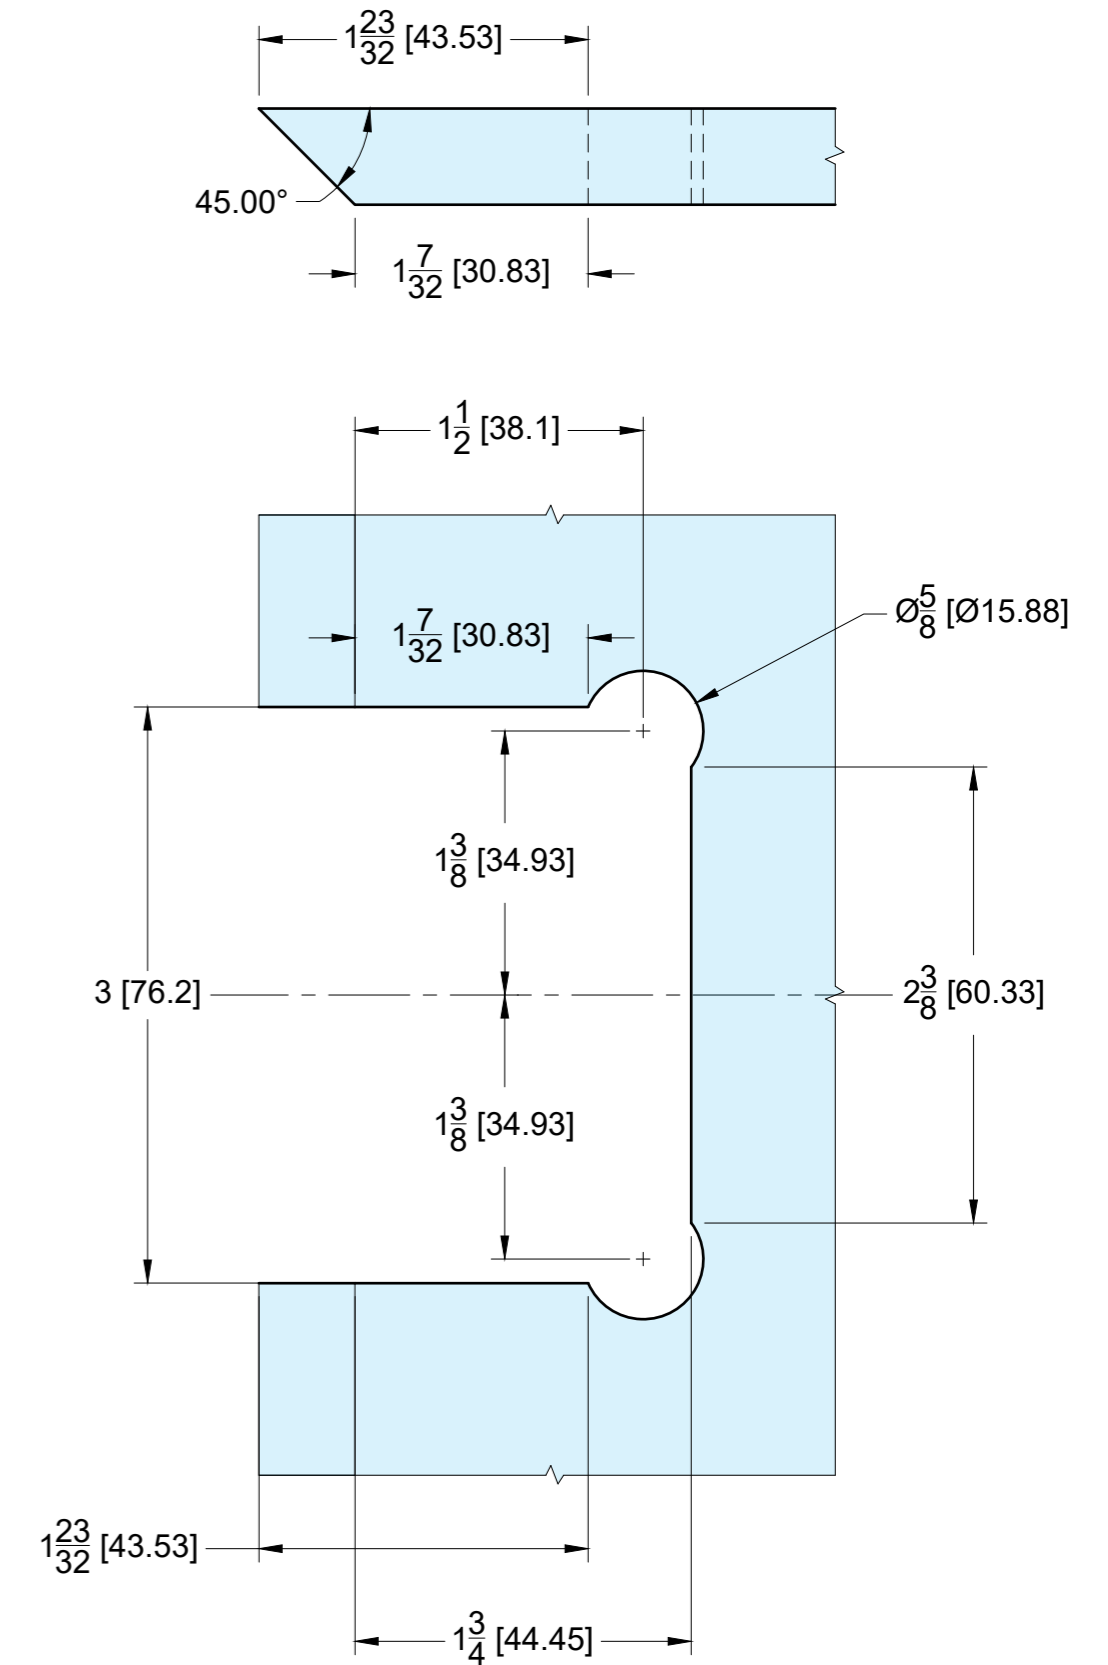

**GLASS CUT OUT**

10101 NW 79th Ave  
Hialeah Gardens, FL 33016  
Phone: (877) 658-9008  
Fax: (888) 280-2285

Product: **Heavy Duty Adjustable Glass-to-Glass 135 Degree Bilboa Hinge**

Code: H302VA

Material: Solid Brass

**Specifications:**

**Glass thickness:** 3/8" (10 mm) to 1/2" (12 mm).  
Cutout required - Tempered glass only.  
**Includes:** Gaskets for installation.

BEFORE PROCEEDING WITH FABRICATION, PLEASE ENSURE THAT YOU VERIFY ALL MEASUREMENTS. IT IS CRUCIAL TO DOUBLE-CHECK THE SPECIFICATIONS TO AVOID ANY DISCREPANCIES. FOR THE MOST UP-TO-DATE TECHNICAL SPECSHEETS AND CUTOUTS, KINDLY VISIT [GLASSHARDWARE.COM](http://GLASSHARDWARE.COM).

Date: 11/26/24

Sheet N°: 1/2

TOP VIEW

FRONT VIEW

SIDE VIEW

BACK VIEW

10101 NW 79th Ave  
Hialeah Gardens, FL 33016  
Phone: (877) 658-9008  
Fax: (888) 280-2285

Product: **Heavy Duty Adjustable Glass-to-Glass 135 Degree Bilboa Hinge**

Code: H302VA

Material: Solid Brass

**Specifications:**

**Glass thickness:** 3/8" (10 mm) to 1/2" (12 mm).  
Cutout required - Tempered glass only.  
**Includes:** Gaskets for installation.

BEFORE PROCEEDING WITH FABRICATION, PLEASE ENSURE THAT YOU VERIFY ALL MEASUREMENTS. IT IS CRUCIAL TO DOUBLE-CHECK THE SPECIFICATIONS TO AVOID ANY DISCREPANCIES. FOR THE MOST UP-TO-DATE TECHNICAL SPECSHEETS AND CUTOUTS, KINDLY VISIT [GLASSHARDWARE.COM](http://GLASSHARDWARE.COM).