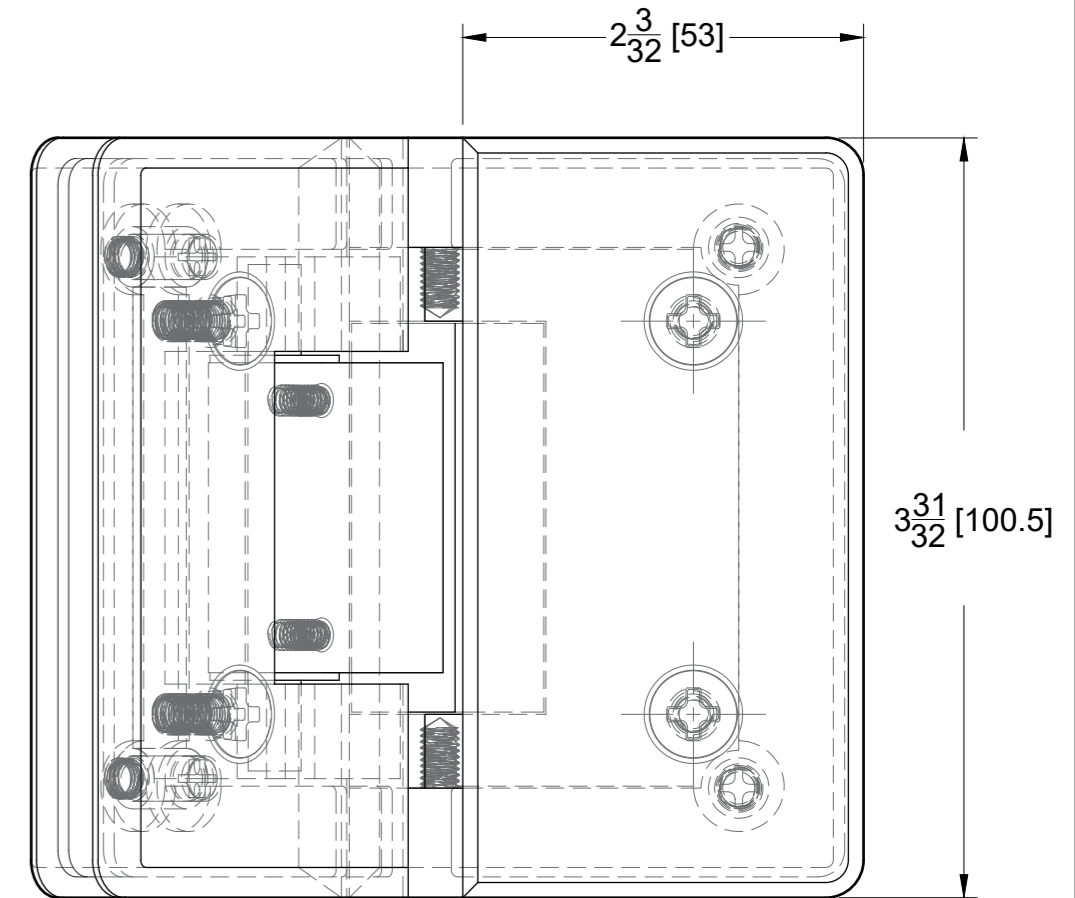

**Specifications:**

**Glass thickness:** 3/8" (10 mm) to 1/2" (12 mm).  
Cutout required - Tempered glass only.  
**Includes:** Gaskets for installation.

BEFORE PROCEEDING WITH FABRICATION, PLEASE ENSURE THAT YOU VERIFY ALL MEASUREMENTS. IT IS CRUCIAL TO DOUBLE-CHECK THE SPECIFICATIONS TO AVOID ANY DISCREPANCIES. FOR THE MOST UP-TO-DATE TECHNICAL SPECSHEETS AND CUTOUTS, KINDLY VISIT [GLASSHARDWARE.COM](http://GLASSHARDWARE.COM).

Date: 11/26/24

Sheet N°: 1/2

TOP VIEW

FRONT VIEW

SIDE VIEW

BACK VIEW

10101 NW 79th Ave  
Hialeah Gardens, FL 33016  
Phone: (877) 658-9008  
Fax: (888) 280-2285

Product: **Heavy Duty Adjustable Glass-to-Glass 135 Degree Bilboa Hinge**

Code: H302VA

Material: Solid Brass

**Specifications:**

**Glass thickness:** 3/8" (10 mm) to 1/2" (12 mm).  
Cutout required - Tempered glass only.  
**Includes:** Gaskets for installation.

BEFORE PROCEEDING WITH FABRICATION, PLEASE ENSURE THAT YOU VERIFY ALL MEASUREMENTS. IT IS CRUCIAL TO DOUBLE-CHECK THE SPECIFICATIONS TO AVOID ANY DISCREPANCIES. FOR THE MOST UP-TO-DATE TECHNICAL SPECSHEETS AND CUTOUTS, KINDLY VISIT [GLASSHARDWARE.COM](http://GLASSHARDWARE.COM).