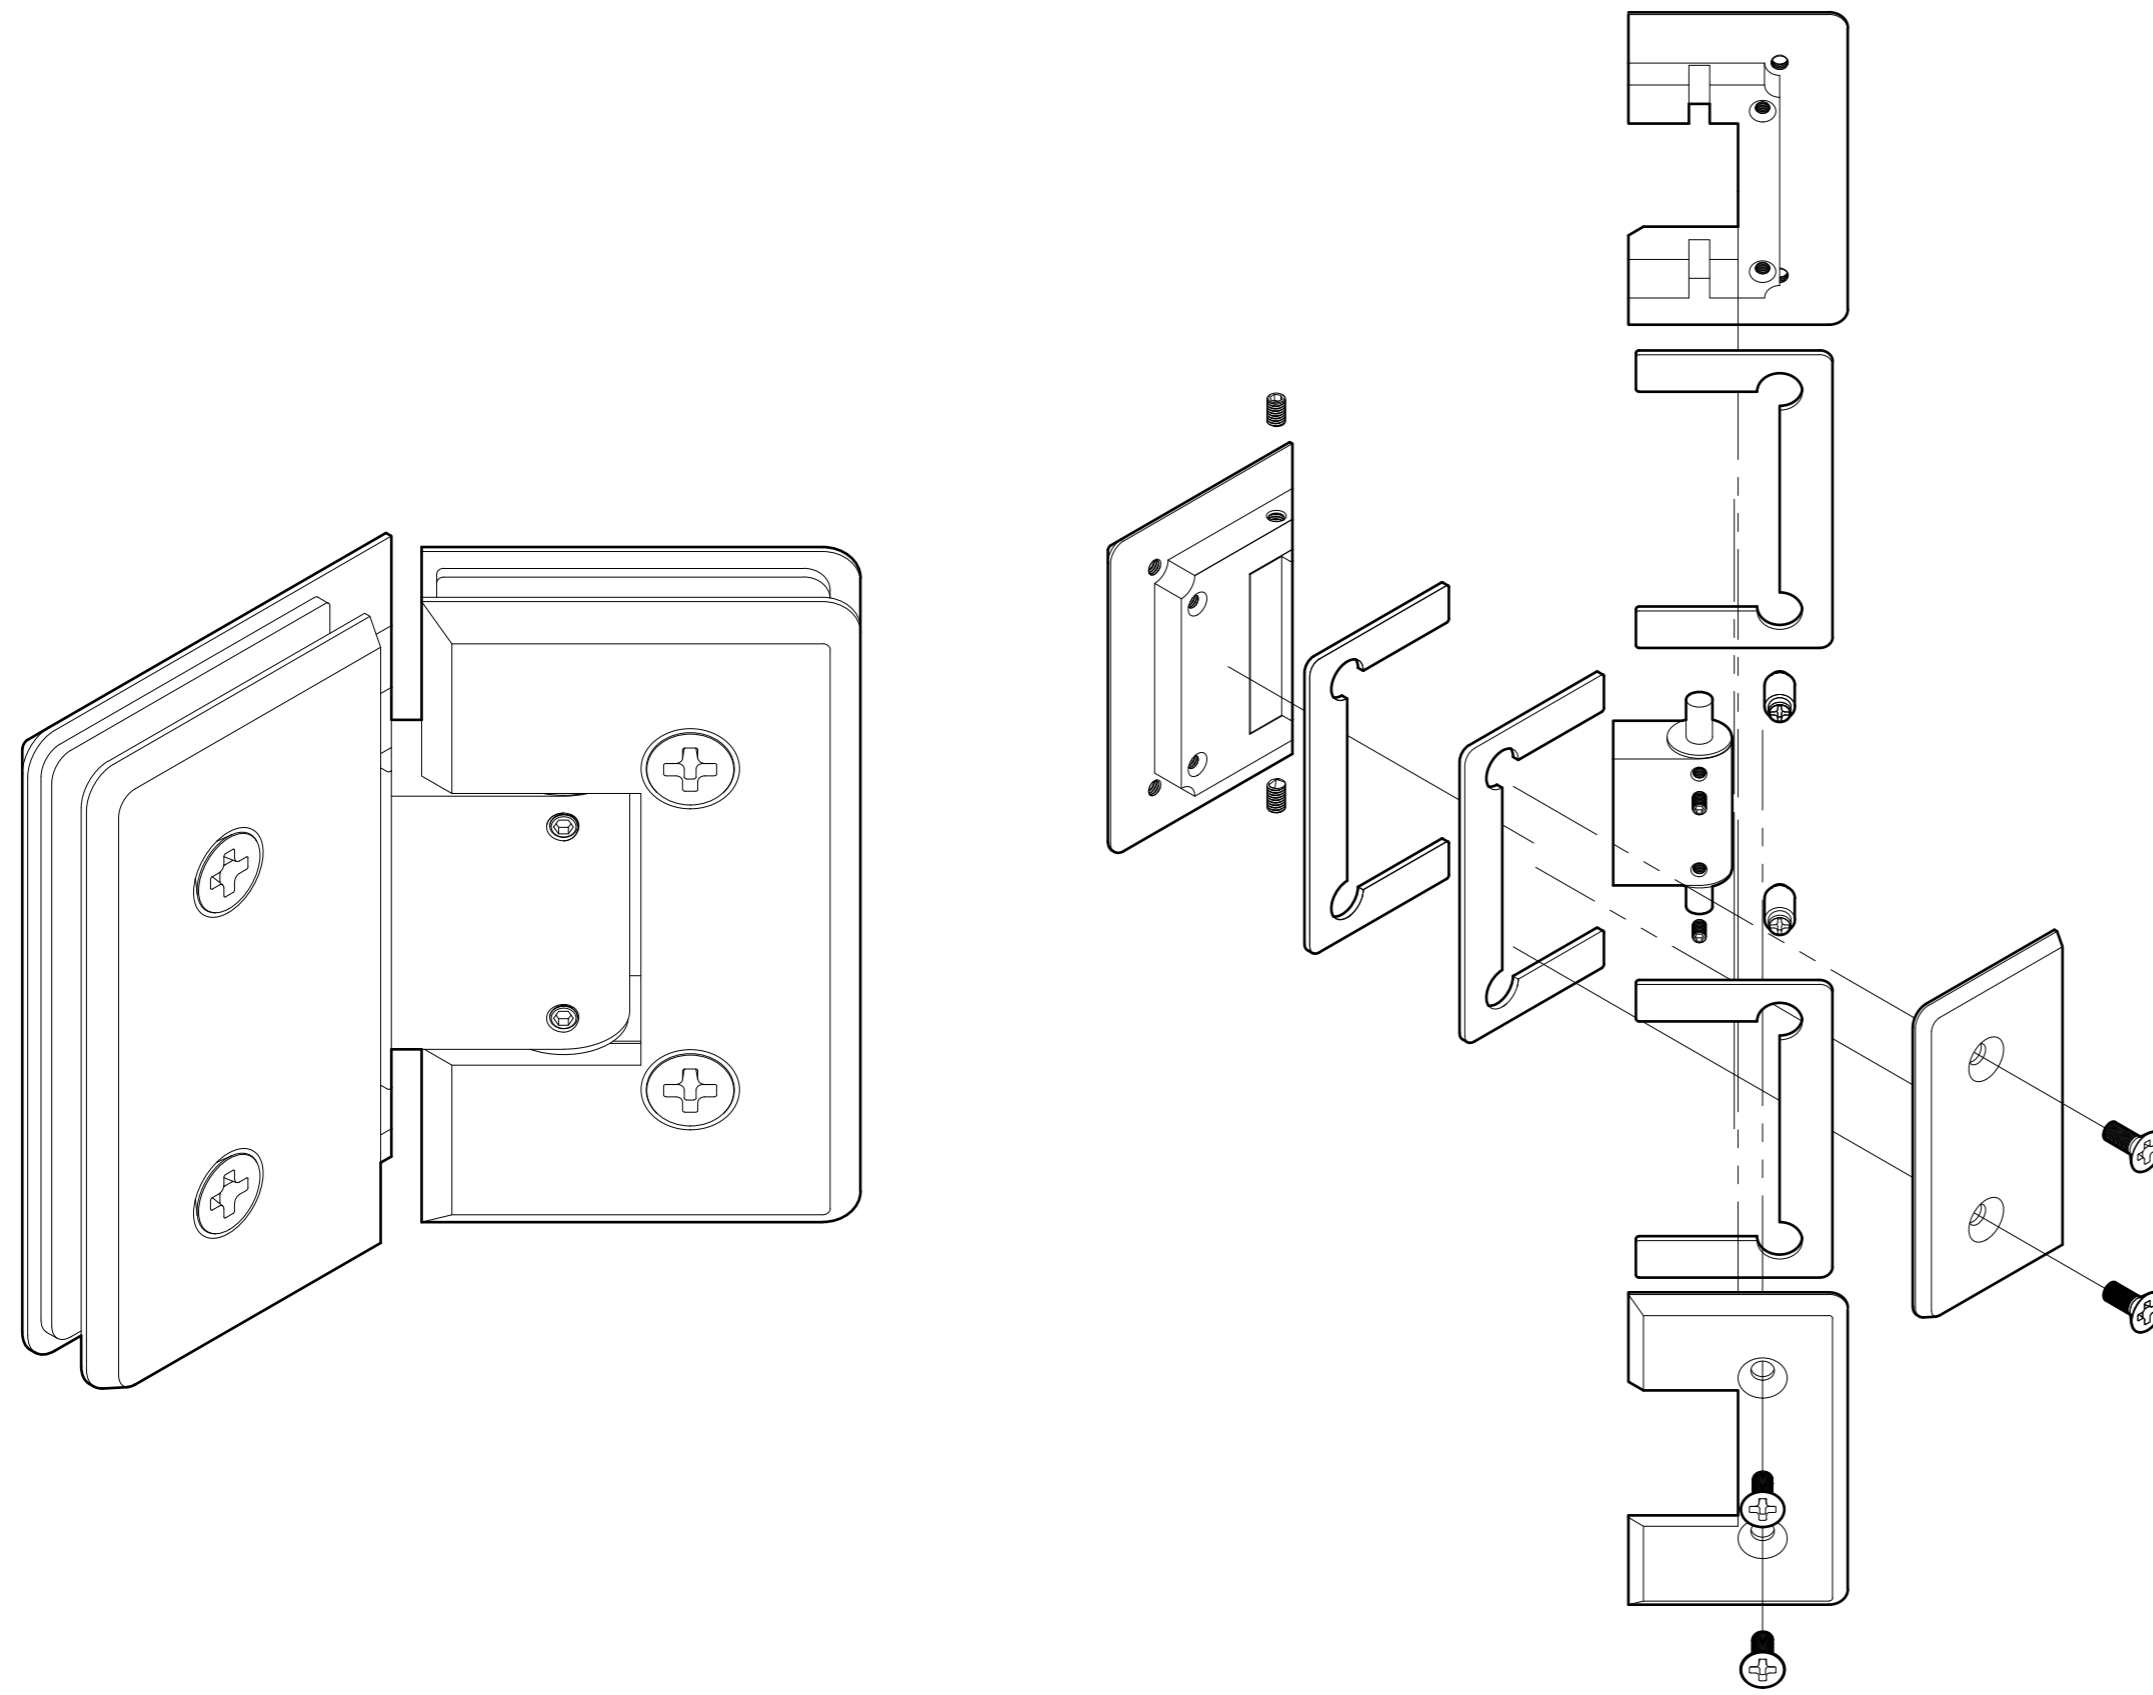

**GLASS CUT OUT**

10101 NW 79th Ave  
Hialeah Gardens, FL 33016  
Phone: (877) 658-9008  
Fax: (888) 280-2285

Product: **Heavy Duty Adjustable Glass-to-Glass 135 Degree Bilboa Hinge**

Code: H302VA

Material: Solid Brass

**Specifications:**

**Glass thickness:** 3/8" (10 mm) to 1/2" (12 mm).  
Cutout required - Tempered glass only.  
**Includes:** Gaskets for installation.

BEFORE PROCEEDING WITH FABRICATION, PLEASE ENSURE THAT YOU VERIFY ALL MEASUREMENTS. IT IS CRUCIAL TO DOUBLE-CHECK THE SPECIFICATIONS TO AVOID ANY DISCREPANCIES. FOR THE MOST UP-TO-DATE TECHNICAL SPECSHEETS AND CUTOUTS, KINDLY VISIT [GLASSHARDWARE.COM](http://GLASSHARDWARE.COM).

Code: H302VA

Material: Solid Brass

**Specifications:**

**Glass thickness:** 3/8" (10 mm) to 1/2" (12 mm).  
Cutout required - Tempered glass only.  
**Includes:** Gaskets for installation.

BEFORE PROCEEDING WITH FABRICATION, PLEASE ENSURE THAT YOU VERIFY ALL MEASUREMENTS. IT IS CRUCIAL TO DOUBLE-CHECK THE SPECIFICATIONS TO AVOID ANY DISCREPANCIES. FOR THE MOST UP-TO-DATE TECHNICAL SPECSHEETS AND CUTOUTS, KINDLY VISIT [GLASSHARDWARE.COM](http://GLASSHARDWARE.COM).