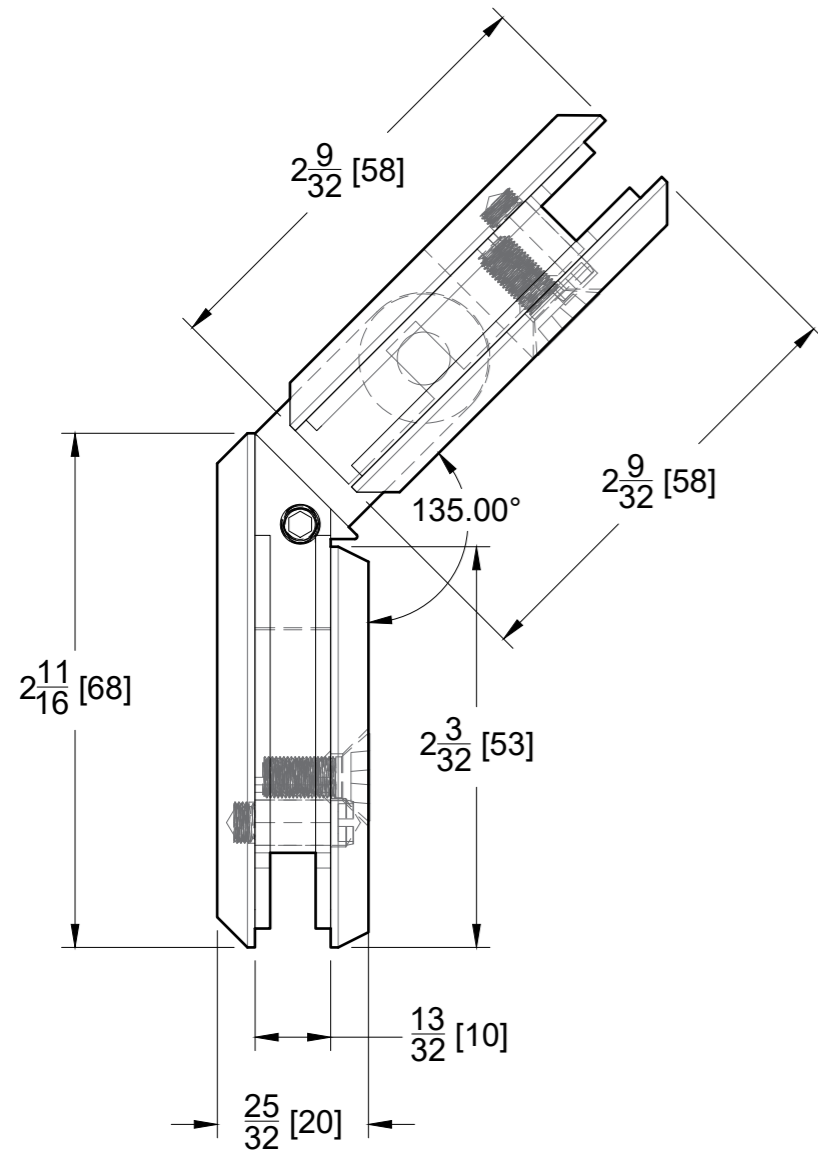

**Specifications:**

**Glass thickness:** 3/8" (10 mm) to 1/2" (12 mm).  
Cutout required - Tempered glass only.  
**Includes:** Gaskets for installation.

BEFORE PROCEEDING WITH FABRICATION, PLEASE ENSURE THAT YOU VERIFY ALL MEASUREMENTS. IT IS CRUCIAL TO DOUBLE-CHECK THE SPECIFICATIONS TO AVOID ANY DISCREPANCIES. FOR THE MOST UP-TO-DATE TECHNICAL SPECSHEETS AND CUTOUTS, KINDLY VISIT [GLASSHARDWARE.COM](http://GLASSHARDWARE.COM).

Date: 11/26/24

Sheet N°: 1/2

TOP VIEW

FRONT VIEW

SIDE VIEW

BACK VIEW

10101 NW 79th Ave  
Hialeah Gardens, FL 33016  
Phone: (877) 658-9008  
Fax: (888) 280-2285

Product: **Heavy Duty Adjustable Glass-to-Glass 135 Degree Bilboa Hinge**

Code: H302VA

Material: Solid Brass

**Specifications:**

**Glass thickness:** 3/8" (10 mm) to 1/2" (12 mm).  
Cutout required - Tempered glass only.  
**Includes:** Gaskets for installation.

BEFORE PROCEEDING WITH FABRICATION, PLEASE ENSURE THAT YOU VERIFY ALL MEASUREMENTS. IT IS CRUCIAL TO DOUBLE-CHECK THE SPECIFICATIONS TO AVOID ANY DISCREPANCIES. FOR THE MOST UP-TO-DATE TECHNICAL SPECSHEETS AND CUTOUTS, KINDLY VISIT [GLASSHARDWARE.COM](http://GLASSHARDWARE.COM).