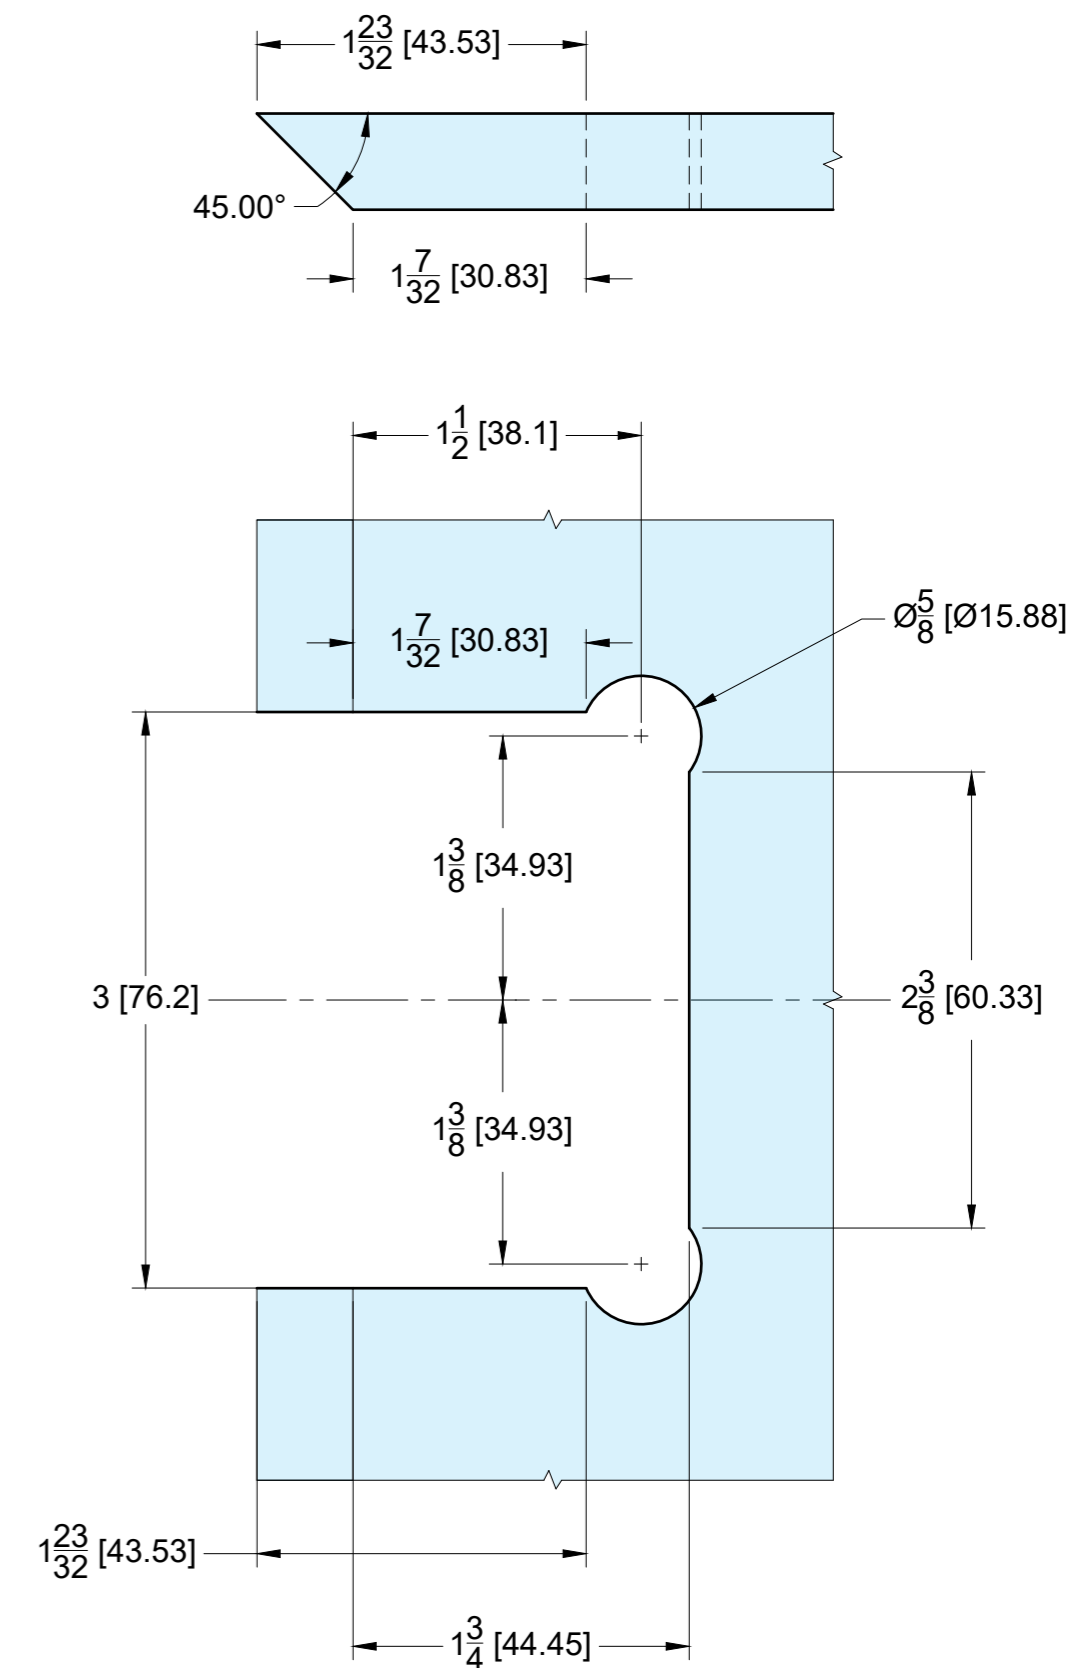

GLASS CUT OUT

10101 NW 79th Ave
 Hialeah Gardens, FL 33016
 Phone: (877) 658-9008
 Fax: (888) 280-2285

Product: **Heavy Duty Glass-to-Glass 135 Degree Bilboa Hinge**
 Code: H302V
 Material: Solid Brass

Specifications:
 Glass thickness: 3/8" (10 mm) to 1/2" (12 mm).
 Cutout required - Tempered glass only
 Includes: Gaskets for installation.

BEFORE PROCEEDING WITH FABRICATION, PLEASE ENSURE THAT YOU VERIFY ALL MEASUREMENTS. IT IS CRUCIAL TO DOUBLE-CHECK THE SPECIFICATIONS TO AVOID ANY DISCREPANCIES. FOR THE MOST UP-TO-DATE TECHNICAL SPECSHEETS AND CUTOUTS, KINDLY VISIT GLASSHARDWARE.COM.

Code: H302V

Material: Solid Brass

Specifications:

Glass thickness: 3/8" (10 mm) to 1/2" (12 mm).
Cutout required - Tempered glass only
Includes: Gaskets for installation.

BEFORE PROCEEDING WITH FABRICATION, PLEASE ENSURE THAT YOU VERIFY ALL MEASUREMENTS. IT IS CRUCIAL TO DOUBLE-CHECK THE SPECIFICATIONS TO AVOID ANY DISCREPANCIES. FOR THE MOST UP-TO-DATE TECHNICAL SPECSHEETS AND CUTOUTS, KINDLY VISIT GLASSHARDWARE.COM.