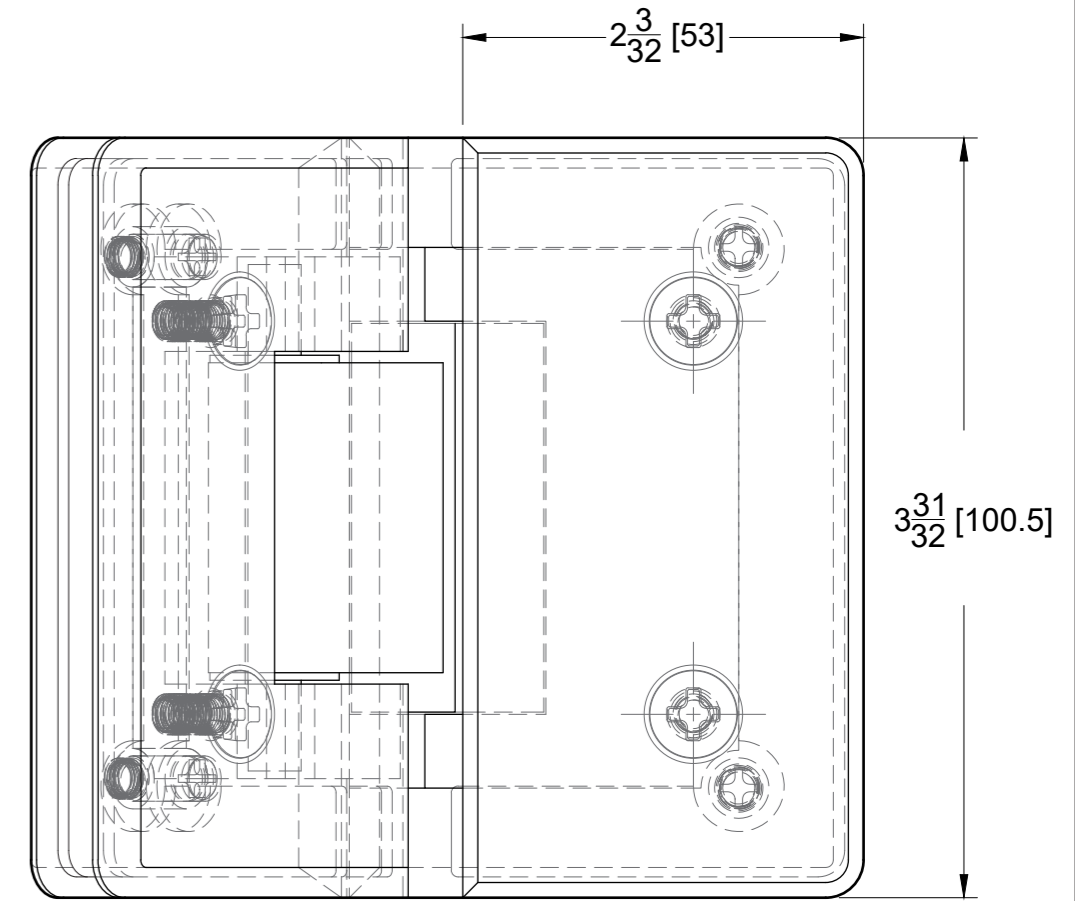

GLASS CUT OUT

10101 NW 79th Ave
 Hialeah Gardens, FL 33016
 Phone: (877) 658-9008
 Fax: (888) 280-2285

Product: **Heavy Duty Glass-to-Glass 135 Degree Bilboa Hinge**
 Code: H302V
 Material: Solid Brass

Specifications:
 Glass thickness: 3/8" (10 mm) to 1/2" (12 mm).
 Cutout required - Tempered glass only
 Includes: Gaskets for installation.

Date: 11/25/24

Sheet N°: 1/2

TOP VIEW

FRONT VIEW

SIDE VIEW

BACK VIEW

10101 NW 79th Ave
Hialeah Gardens, FL 33016
Phone: (877) 658-9008
Fax: (888) 280-2285

Product: **Heavy Duty Glass-to-Glass 135 Degree Bilboa Hinge**

Code: H302V

Material: Solid Brass

Specifications:

Glass thickness: 3/8" (10 mm) to 1/2" (12 mm).
Cutout required - Tempered glass only
Includes: Gaskets for installation.

BEFORE PROCEEDING WITH FABRICATION, PLEASE ENSURE THAT YOU VERIFY ALL MEASUREMENTS. IT IS CRUCIAL TO DOUBLE-CHECK THE SPECIFICATIONS TO AVOID ANY DISCREPANCIES. FOR THE MOST UP-TO-DATE TECHNICAL SPECSHEETS AND CUTOUTS, KINDLY VISIT GLASSHARDWARE.COM.