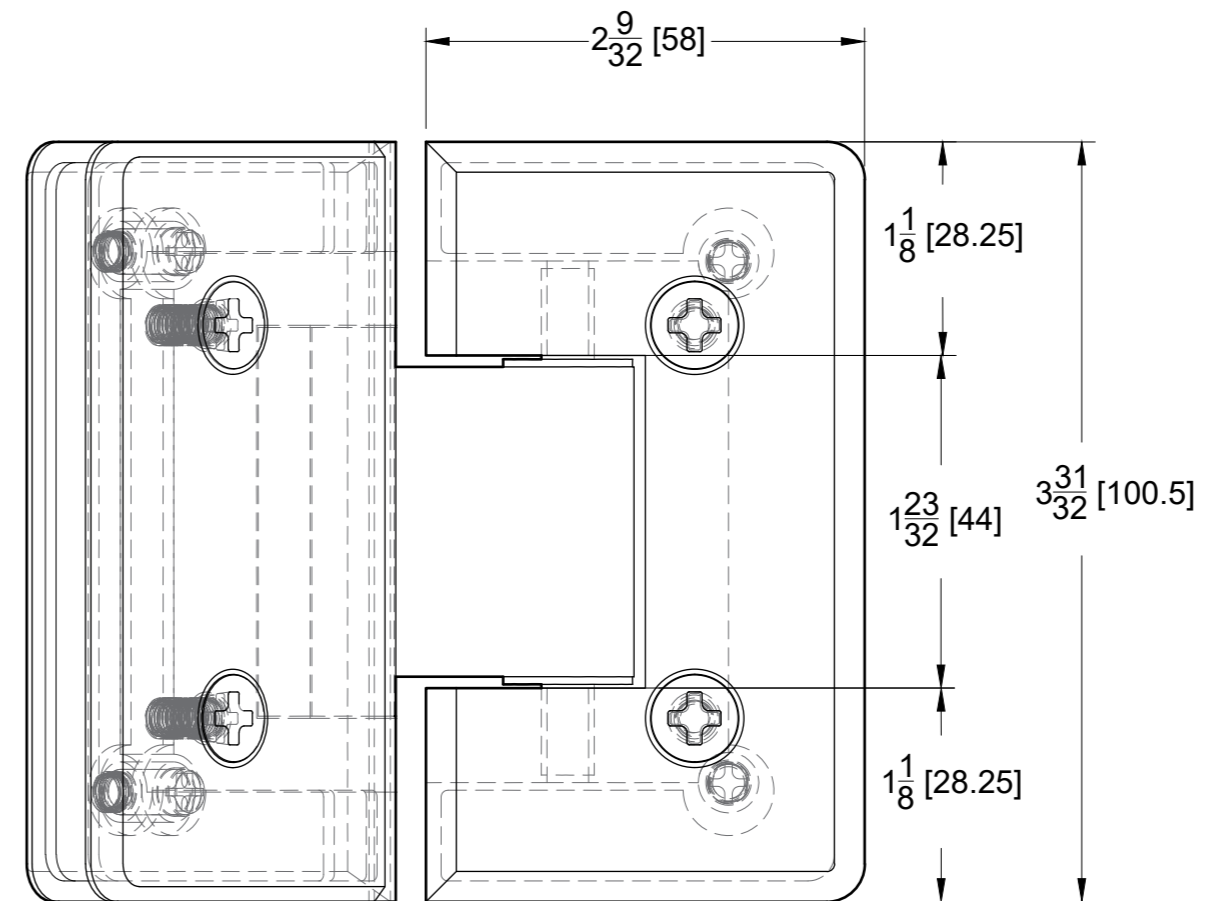

GLASS CUT OUT

10101 NW 79th Ave
 Hialeah Gardens, FL 33016
 Phone: (877) 658-9008
 Fax: (888) 280-2285

Product: **Heavy Duty Glass-to-Glass 135 Degree Bilboa Hinge**
 Code: H302V
 Material: Solid Brass

Specifications:
 Glass thickness: 3/8" (10 mm) to 1/2" (12 mm).
 Cutout required - Tempered glass only
 Includes: Gaskets for installation.

Date: 11/25/24

Sheet N°: 1/2

TOP VIEW

FRONT VIEW

SIDE VIEW

BACK VIEW

10101 NW 79th Ave
Hialeah Gardens, FL 33016
Phone: (877) 658-9008
Fax: (888) 280-2285

Product: **Heavy Duty Glass-to-Glass 135 Degree Bilboa Hinge**

Code: H302V

Material: Solid Brass

Specifications:

Glass thickness: 3/8" (10 mm) to 1/2" (12 mm).
Cutout required - Tempered glass only
Includes: Gaskets for installation.

BEFORE PROCEEDING WITH FABRICATION, PLEASE ENSURE THAT YOU VERIFY ALL MEASUREMENTS. IT IS CRUCIAL TO DOUBLE-CHECK THE SPECIFICATIONS TO AVOID ANY DISCREPANCIES. FOR THE MOST UP-TO-DATE TECHNICAL SPECSHEETS AND CUTOUTS, KINDLY VISIT GLASSHARDWARE.COM.