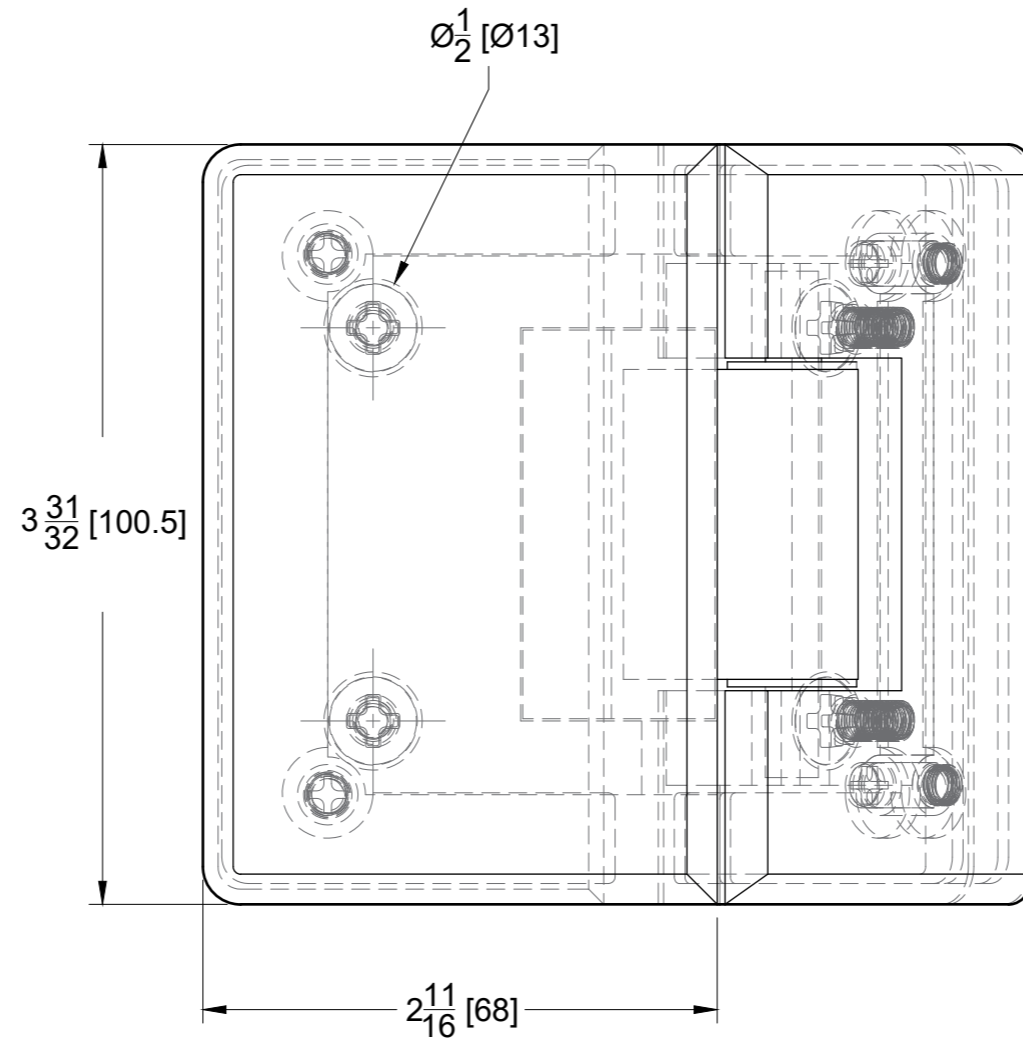

GLASS CUT OUT

10101 NW 79th Ave
 Hialeah Gardens, FL 33016
 Phone: (877) 658-9008
 Fax: (888) 280-2285

Product: **Heavy Duty Glass-to-Glass 135 Degree Bilboa Hinge**
 Code: H302V
 Material: Solid Brass

Specifications:
 Glass thickness: 3/8" (10 mm) to 1/2" (12 mm).
 Cutout required - Tempered glass only
 Includes: Gaskets for installation.

Date: 11/25/24

Sheet N°: 1/2

TOP VIEW

FRONT VIEW

SIDE VIEW

BACK VIEW

10101 NW 79th Ave
Hialeah Gardens, FL 33016
Phone: (877) 658-9008
Fax: (888) 280-2285

Product: **Heavy Duty Glass-to-Glass 135 Degree Bilboa Hinge**

Code: H302V

Material: Solid Brass

Specifications:

Glass thickness: 3/8" (10 mm) to 1/2" (12 mm).
Cutout required - Tempered glass only
Includes: Gaskets for installation.

BEFORE PROCEEDING WITH FABRICATION, PLEASE ENSURE THAT YOU VERIFY ALL MEASUREMENTS. IT IS CRUCIAL TO DOUBLE-CHECK THE SPECIFICATIONS TO AVOID ANY DISCREPANCIES. FOR THE MOST UP-TO-DATE TECHNICAL SPECSHEETS AND CUTOUTS, KINDLY VISIT GLASSHARDWARE.COM.