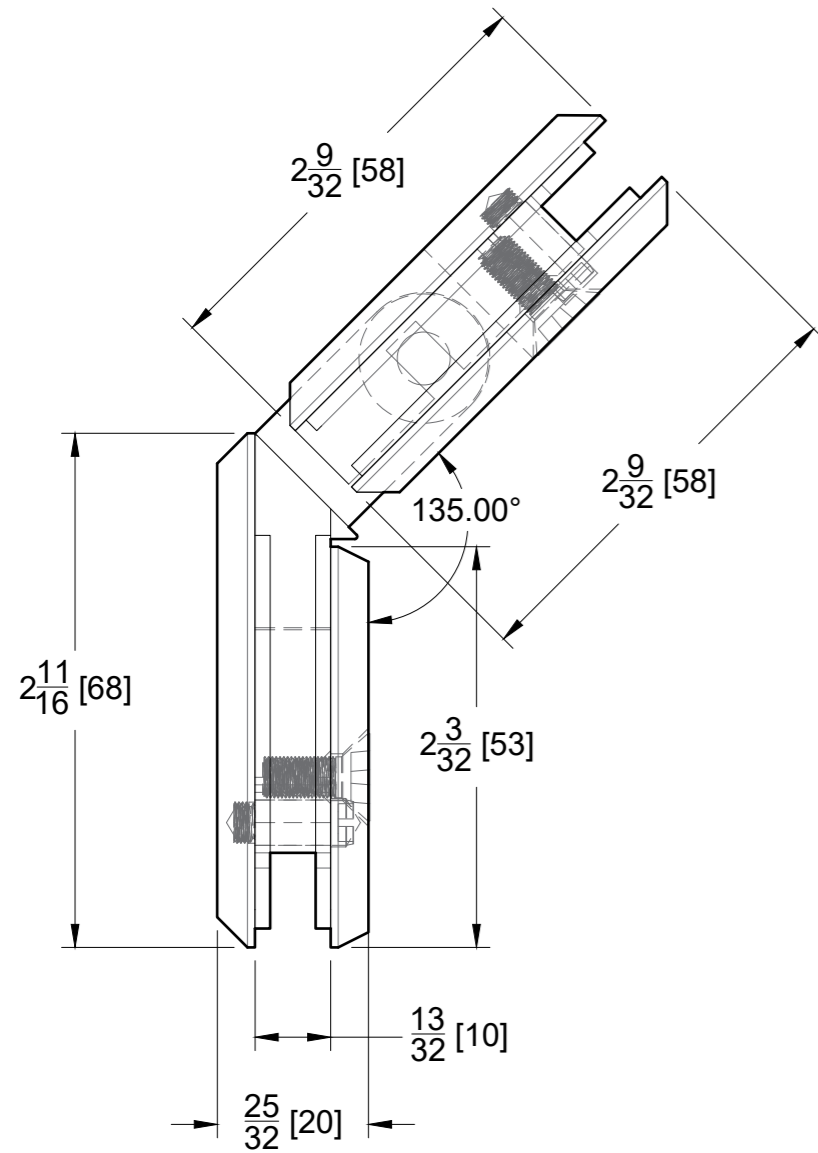

GLASS CUT OUT

10101 NW 79th Ave
 Hialeah Gardens, FL 33016
 Phone: (877) 658-9008
 Fax: (888) 280-2285

Product: **Heavy Duty Glass-to-Glass 135 Degree Bilboa Hinge**
 Code: H302V
 Material: Solid Brass

Specifications:
 Glass thickness: 3/8" (10 mm) to 1/2" (12 mm).
 Cutout required - Tempered glass only
 Includes: Gaskets for installation.

BEFORE PROCEEDING WITH FABRICATION, PLEASE ENSURE THAT YOU VERIFY ALL MEASUREMENTS. IT IS CRUCIAL TO DOUBLE-CHECK THE SPECIFICATIONS TO AVOID ANY DISCREPANCIES. FOR THE MOST UP-TO-DATE TECHNICAL SPECSHEETS AND CUTOUTS, KINDLY VISIT GLASSHARDWARE.COM.

Date: 11/25/24

Sheet N°: 1/2

TOP VIEW

FRONT VIEW

SIDE VIEW

BACK VIEW

10101 NW 79th Ave
Hialeah Gardens, FL 33016
Phone: (877) 658-9008
Fax: (888) 280-2285

Product: **Heavy Duty Glass-to-Glass 135 Degree Bilboa Hinge**

Code: H302V

Material: Solid Brass

Specifications:

Glass thickness: 3/8" (10 mm) to 1/2" (12 mm).
Cutout required - Tempered glass only
Includes: Gaskets for installation.

BEFORE PROCEEDING WITH FABRICATION, PLEASE ENSURE THAT YOU VERIFY ALL MEASUREMENTS. IT IS CRUCIAL TO DOUBLE-CHECK THE SPECIFICATIONS TO AVOID ANY DISCREPANCIES. FOR THE MOST UP-TO-DATE TECHNICAL SPECSHEETS AND CUTOUTS, KINDLY VISIT GLASSHARDWARE.COM.