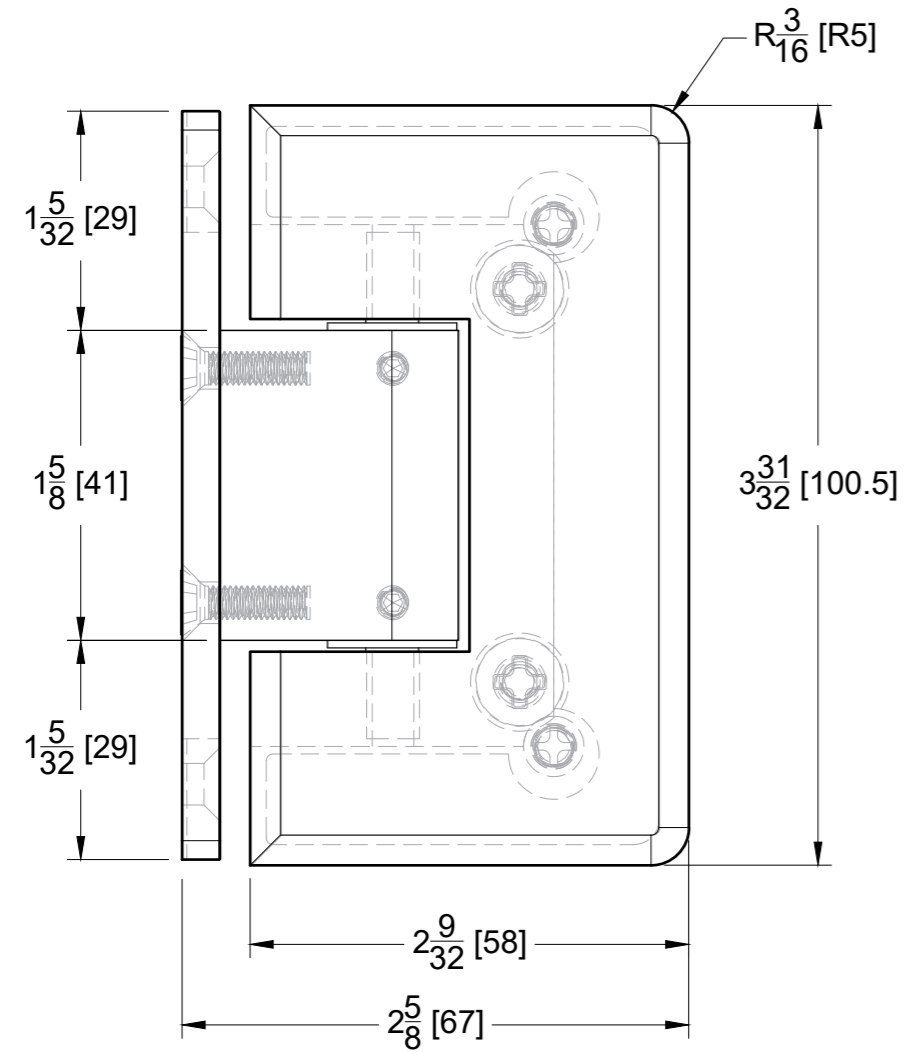

FRONT VIEW

10101 NW 79th Ave
Hialeah Gardens, FL 33016
Phone: (877) 658-9008
Fax: (888) 280-2285

Product: **Heavy Duty Adjustable Wall-to-Glass "H" Back Bilboa Hinge**
Code: H301HVA
Material: Solid Brass

Specifications:
Glass thickness: 3/8" (10 mm) to 1/2" (12 mm).
Cutout required - Tempered glass only
Includes: Screws and gaskets for installation

BEFORE PROCEEDING WITH FABRICATION, PLEASE ENSURE THAT YOU VERIFY ALL MEASUREMENTS. IT IS CRUCIAL TO DOUBLE-CHECK THE SPECIFICATIONS TO AVOID ANY DISCREPANCIES. FOR THE MOST UP-TO-DATE TECHNICAL SPECSHEETS AND CUTOUTS, KINDLY VISIT GLASSHARDWARE.COM.

Date: 11/25/24

Sheet N°: 2/2