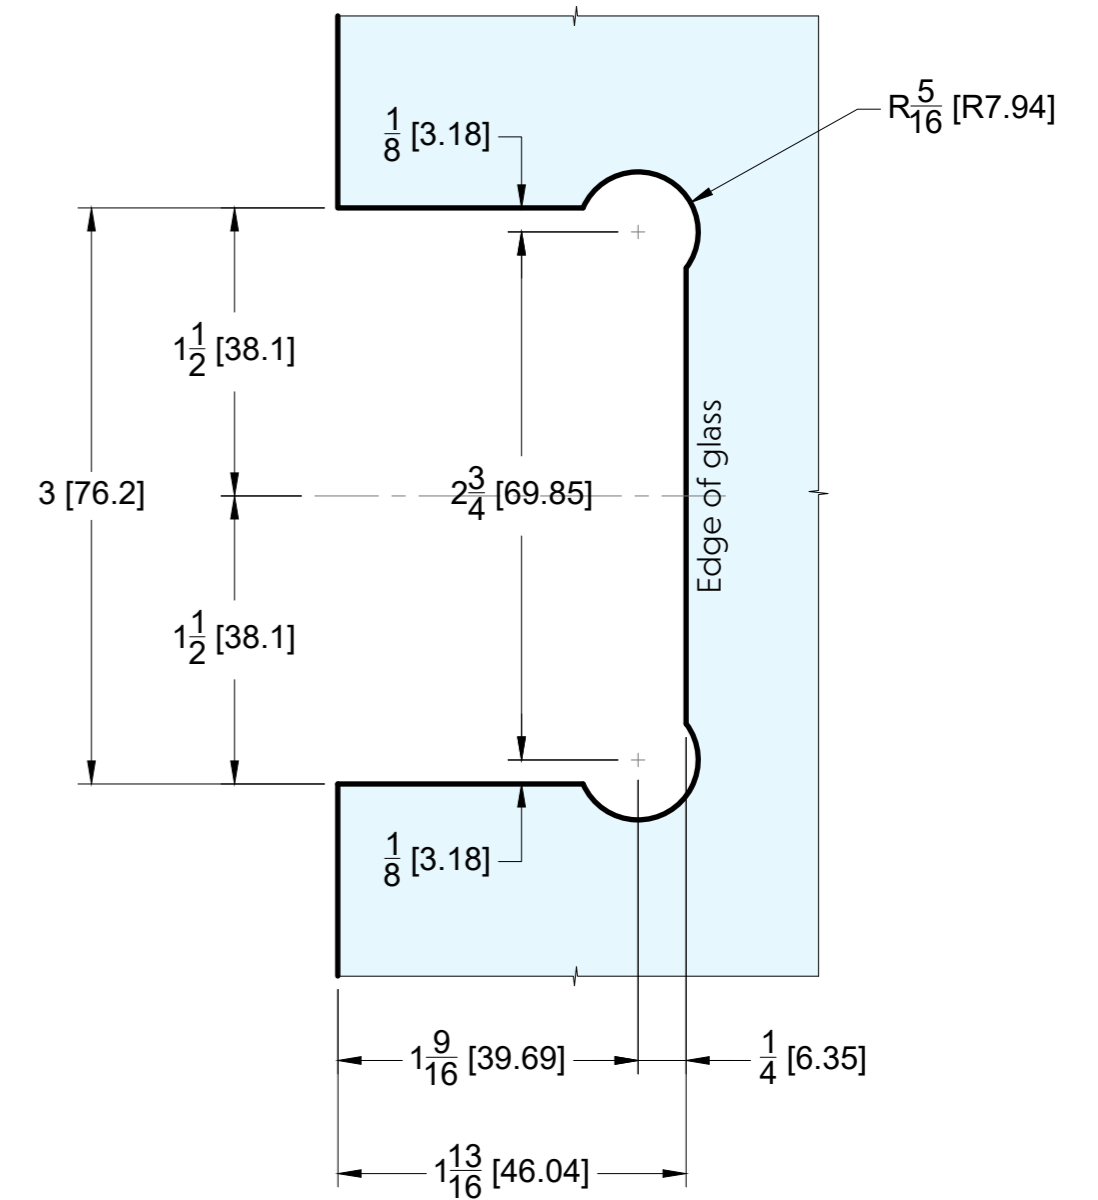

FRONT

BACK

GLASS CUT OUT

10101 NW 79th Ave
 Hialeah Gardens, FL 33016
 Phone: (877) 658-9008
 Fax: (888) 280-2285

Product: **Heavy Duty Adjustable Wall-to-Glass "H" Back Bilboa Hinge**
 Code: H301HVA
 Material: Solid Brass

Specifications:
 Glass thickness: 3/8" (10 mm) to 1/2" (12 mm).
 Cutout required - Tempered glass only
 Includes: Screws and gaskets for installation

BEFORE PROCEEDING WITH FABRICATION, PLEASE ENSURE THAT YOU VERIFY ALL MEASUREMENTS. IT IS CRUCIAL TO DOUBLE-CHECK THE SPECIFICATIONS TO AVOID ANY DISCREPANCIES. FOR THE MOST UP-TO-DATE TECHNICAL SPECSHEETS AND CUTOUTS, KINDLY VISIT GLASSHARDWARE.COM.

Product: **Heavy Duty Adjustable Wall-to-Glass "H" Back Bilboa Hinge**
Code: H301HVA
Material: Solid Brass

Specifications:
Glass thickness: 3/8" (10 mm) to 1/2" (12 mm).
Cutout required - Tempered glass only
Includes: Screws and gaskets for installation