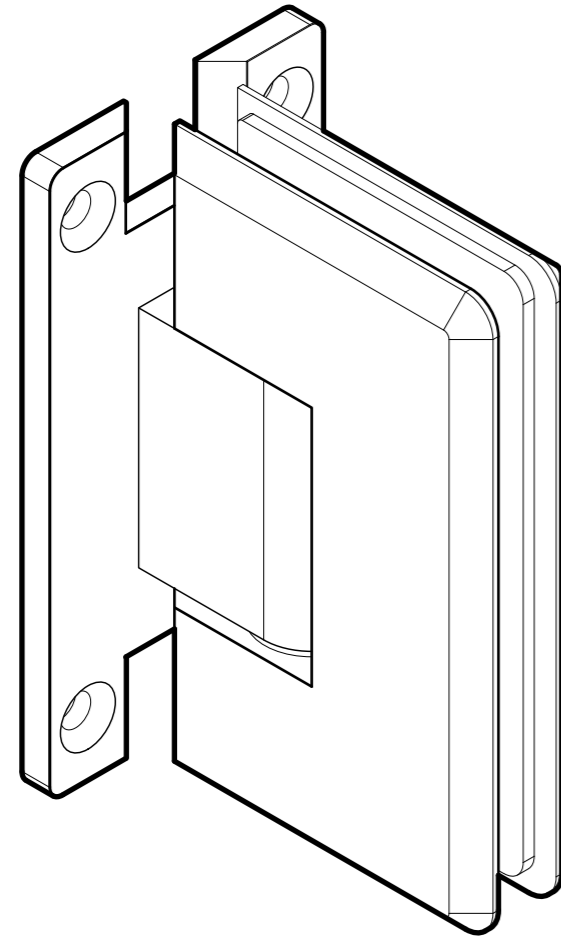

FRONT

BACK

GLASS CUT OUT

10101 NW 79th Ave
 Hialeah Gardens, FL 33016
 Phone: (877) 658-9008
 Fax: (888) 280-2285

Product: **Heavy Duty Adjustable Wall-to-Glass "H" Back Bilboa Hinge**
 Code: H301HVA
 Material: Solid Brass

Specifications:
 Glass thickness: 3/8" (10 mm) to 1/2" (12 mm).
 Cutout required - Tempered glass only
 Includes: Screws and gaskets for installation

BEFORE PROCEEDING WITH FABRICATION, PLEASE ENSURE THAT YOU VERIFY ALL MEASUREMENTS. IT IS CRUCIAL TO DOUBLE-CHECK THE SPECIFICATIONS TO AVOID ANY DISCREPANCIES. FOR THE MOST UP-TO-DATE TECHNICAL SPECSHEETS AND CUTOUTS, KINDLY VISIT GLASSHARDWARE.COM.

Product: **Heavy Duty Adjustable Wall-to-Glass "H" Back Bilboa Hinge**
Code: H301HVA
Material: Solid Brass

Specifications:
Glass thickness: 3/8" (10 mm) to 1/2" (12 mm).
Cutout required - Tempered glass only
Includes: Screws and gaskets for installation