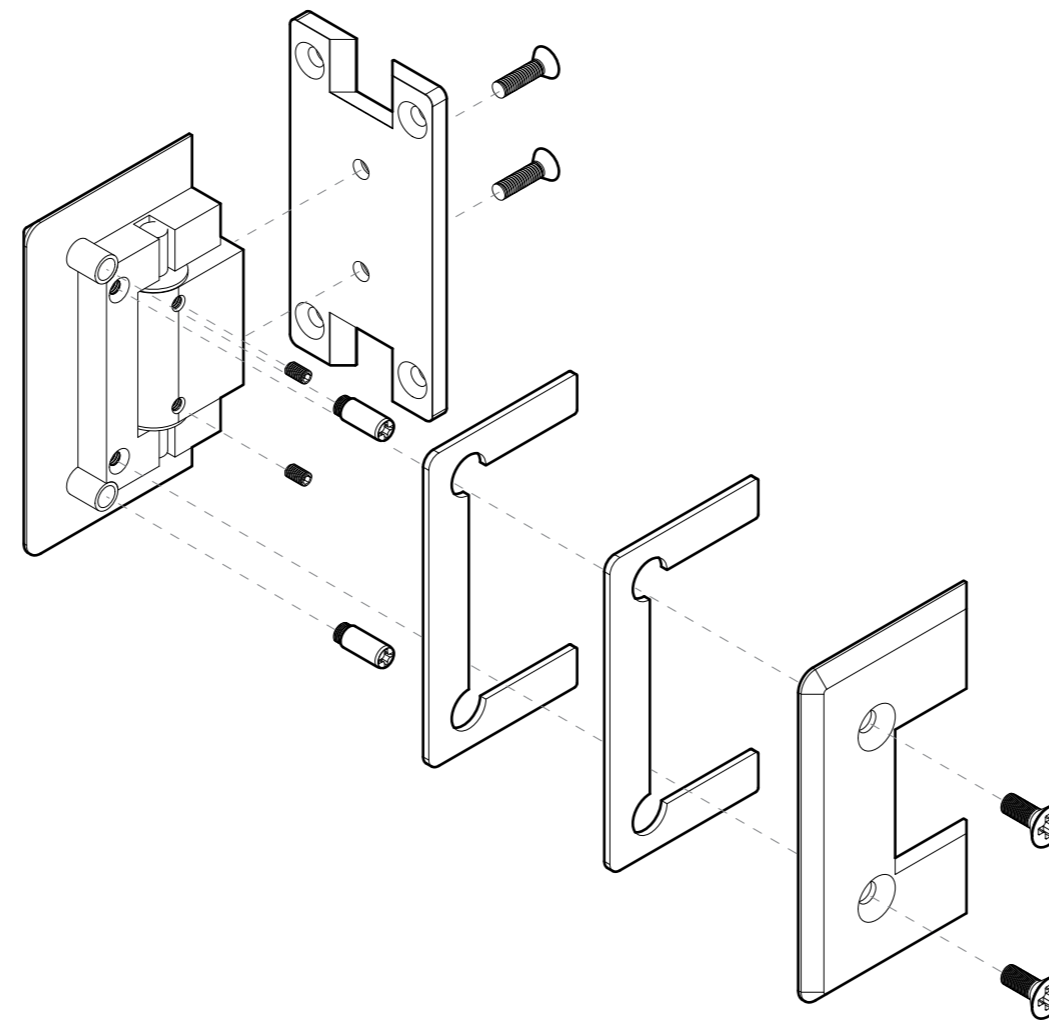

FRONT

BACK

GLASS CUT OUT

10101 NW 79th Ave
 Hialeah Gardens, FL 33016
 Phone: (877) 658-9008
 Fax: (888) 280-2285

Product: **Heavy Duty Adjustable Wall-to-Glass "H" Back Bilboa Hinge**
 Code: H301HVA
 Material: Solid Brass

Specifications:
 Glass thickness: 3/8" (10 mm) to 1/2" (12 mm).
 Cutout required - Tempered glass only
 Includes: Screws and gaskets for installation

BEFORE PROCEEDING WITH FABRICATION, PLEASE ENSURE THAT YOU VERIFY ALL MEASUREMENTS. IT IS CRUCIAL TO DOUBLE-CHECK THE SPECIFICATIONS TO AVOID ANY DISCREPANCIES. FOR THE MOST UP-TO-DATE TECHNICAL SPECSHEETS AND CUTOUTS, KINDLY VISIT GLASSHARDWARE.COM.

Product: **Heavy Duty Adjustable Wall-to-Glass "H" Back Bilboa Hinge**
Code: H301HVA
Material: Solid Brass

Specifications:
Glass thickness: 3/8" (10 mm) to 1/2" (12 mm).
Cutout required - Tempered glass only
Includes: Screws and gaskets for installation