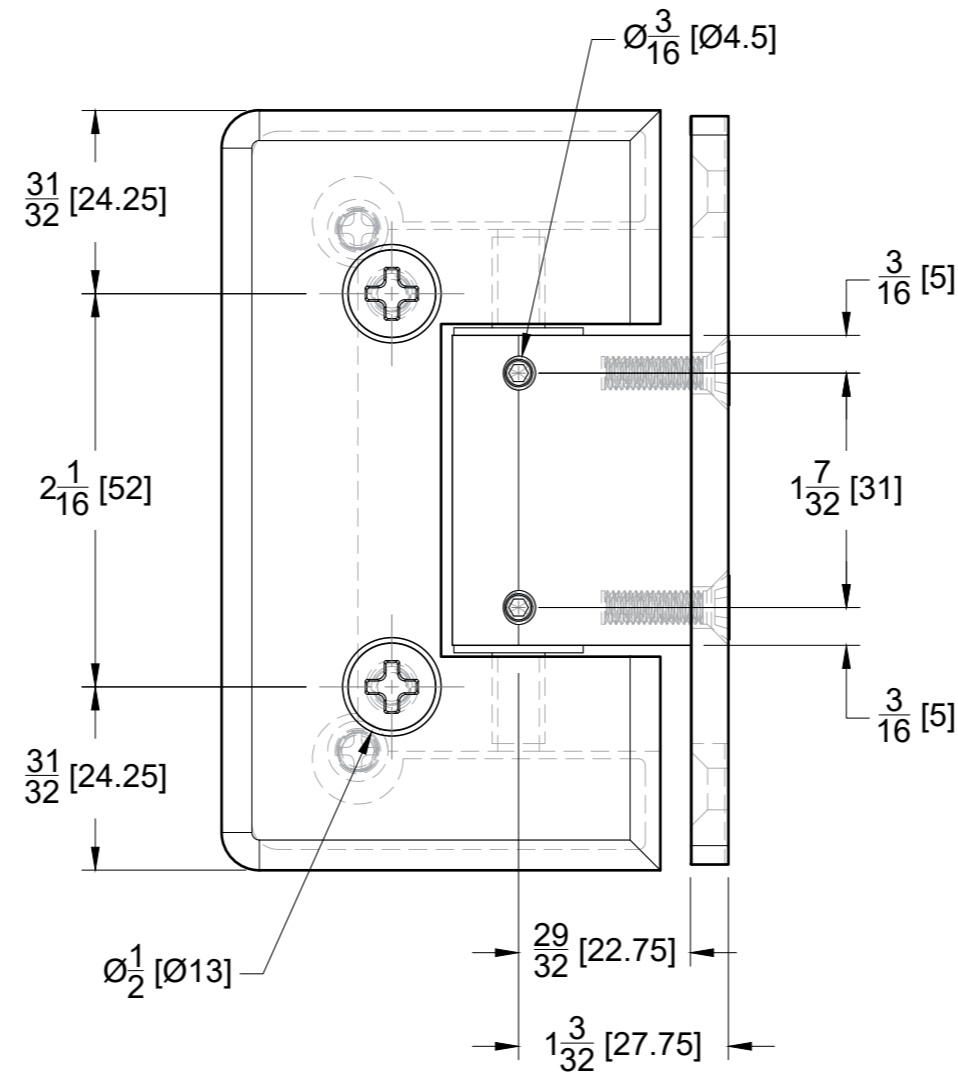

Specifications:
 Glass thickness: 3/8" (10 mm) to 1/2" (12 mm).
 Cutout required - Tempered glass only
 Includes: Screws and gaskets for installation

BEFORE PROCEEDING WITH FABRICATION, PLEASE ENSURE THAT YOU VERIFY ALL MEASUREMENTS. IT IS CRUCIAL TO DOUBLE-CHECK THE SPECIFICATIONS TO AVOID ANY DISCREPANCIES. FOR THE MOST UP-TO-DATE TECHNICAL SPECSHEETS AND CUTOUTS, KINDLY VISIT GLASSHARDWARE.COM.

Date: 11/25/24

Sheet N°: 1/2

FRONT VIEW

BACK VIEW

PLATE BACK VIEW

SIDE VIEW

TOP VIEW

10101 NW 79th Ave
Hialeah Gardens, FL 33016
Phone: (877) 658-9008
Fax: (888) 280-2285

Product: **Heavy Duty Adjustable Wall-to-Glass "H" Back Bilboa Hinge**
Code: H301HVA
Material: Solid Brass

Specifications:
Glass thickness: 3/8" (10 mm) to 1/2" (12 mm).
Cutout required - Tempered glass only
Includes: Screws and gaskets for installation