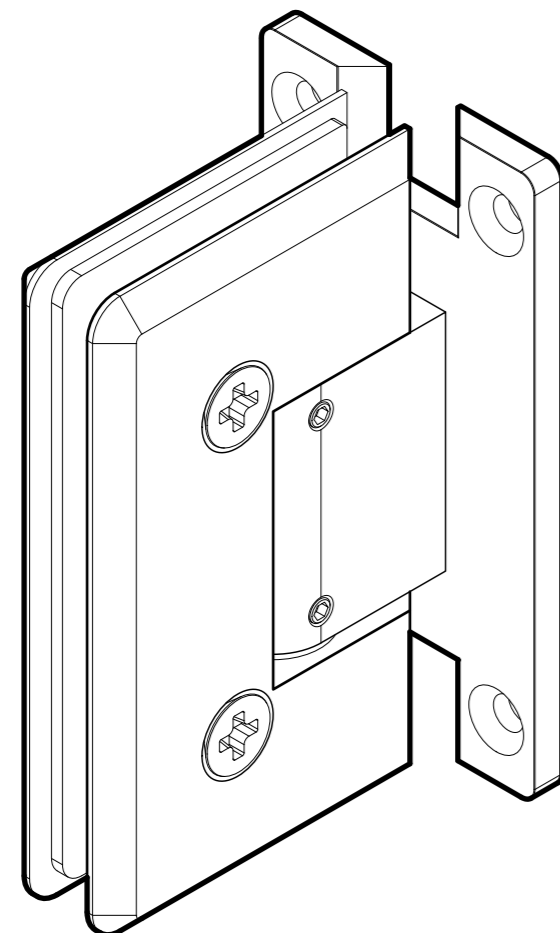

FRONT

BACK

GLASS CUT OUT

10101 NW 79th Ave
 Hialeah Gardens, FL 33016
 Phone: (877) 658-9008
 Fax: (888) 280-2285

Product: **Heavy Duty Adjustable Wall-to-Glass "H" Back Bilboa Hinge**
 Code: H301HVA
 Material: Solid Brass

Specifications:
 Glass thickness: 3/8" (10 mm) to 1/2" (12 mm).
 Cutout required - Tempered glass only
 Includes: Screws and gaskets for installation

BEFORE PROCEEDING WITH FABRICATION, PLEASE ENSURE THAT YOU VERIFY ALL MEASUREMENTS. IT IS CRUCIAL TO DOUBLE-CHECK THE SPECIFICATIONS TO AVOID ANY DISCREPANCIES. FOR THE MOST UP-TO-DATE TECHNICAL SPECSHEETS AND CUTOUTS, KINDLY VISIT GLASSHARDWARE.COM.

Product: **Heavy Duty Adjustable Wall-to-Glass "H" Back Bilboa Hinge**
Code: H301HVA
Material: Solid Brass

Specifications:
Glass thickness: 3/8" (10 mm) to 1/2" (12 mm).
Cutout required - Tempered glass only
Includes: Screws and gaskets for installation