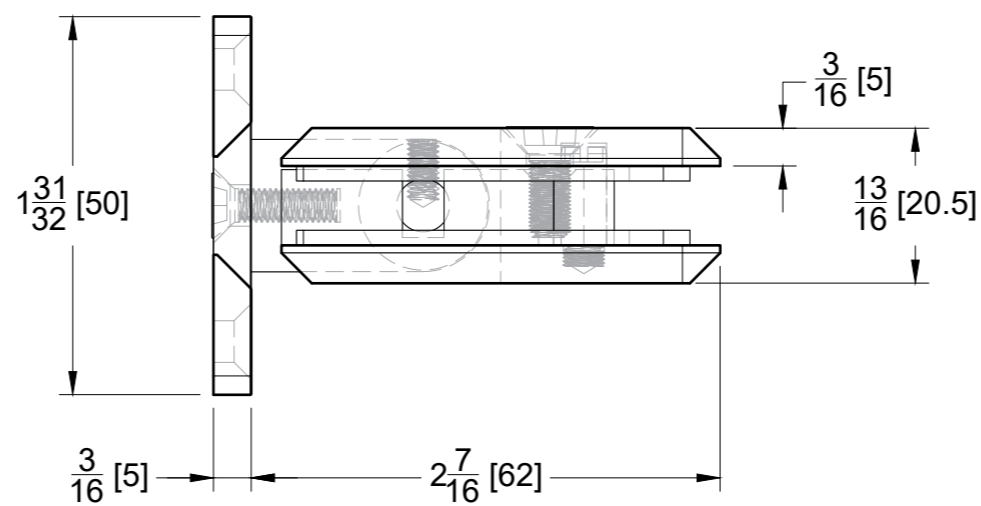

Specifications:
 Glass thickness: 3/8" (10 mm) to 1/2" (12 mm).
 Cutout required - Tempered glass only
 Includes: Screws and gaskets for installation

BEFORE PROCEEDING WITH FABRICATION, PLEASE ENSURE THAT YOU VERIFY ALL MEASUREMENTS. IT IS CRUCIAL TO DOUBLE-CHECK THE SPECIFICATIONS TO AVOID ANY DISCREPANCIES. FOR THE MOST UP-TO-DATE TECHNICAL SPECSHEETS AND CUTOUTS, KINDLY VISIT GLASSHARDWARE.COM.

Date: 11/25/24

Sheet N°: 1/2

FRONT VIEW

BACK VIEW

PLATE BACK VIEW

SIDE VIEW

TOP VIEW

10101 NW 79th Ave
Hialeah Gardens, FL 33016
Phone: (877) 658-9008
Fax: (888) 280-2285

Product: **Heavy Duty Adjustable Wall-to-Glass "H" Back Bilboa Hinge**
Code: H301HVA
Material: Solid Brass

Specifications:
Glass thickness: 3/8" (10 mm) to 1/2" (12 mm).
Cutout required - Tempered glass only
Includes: Screws and gaskets for installation