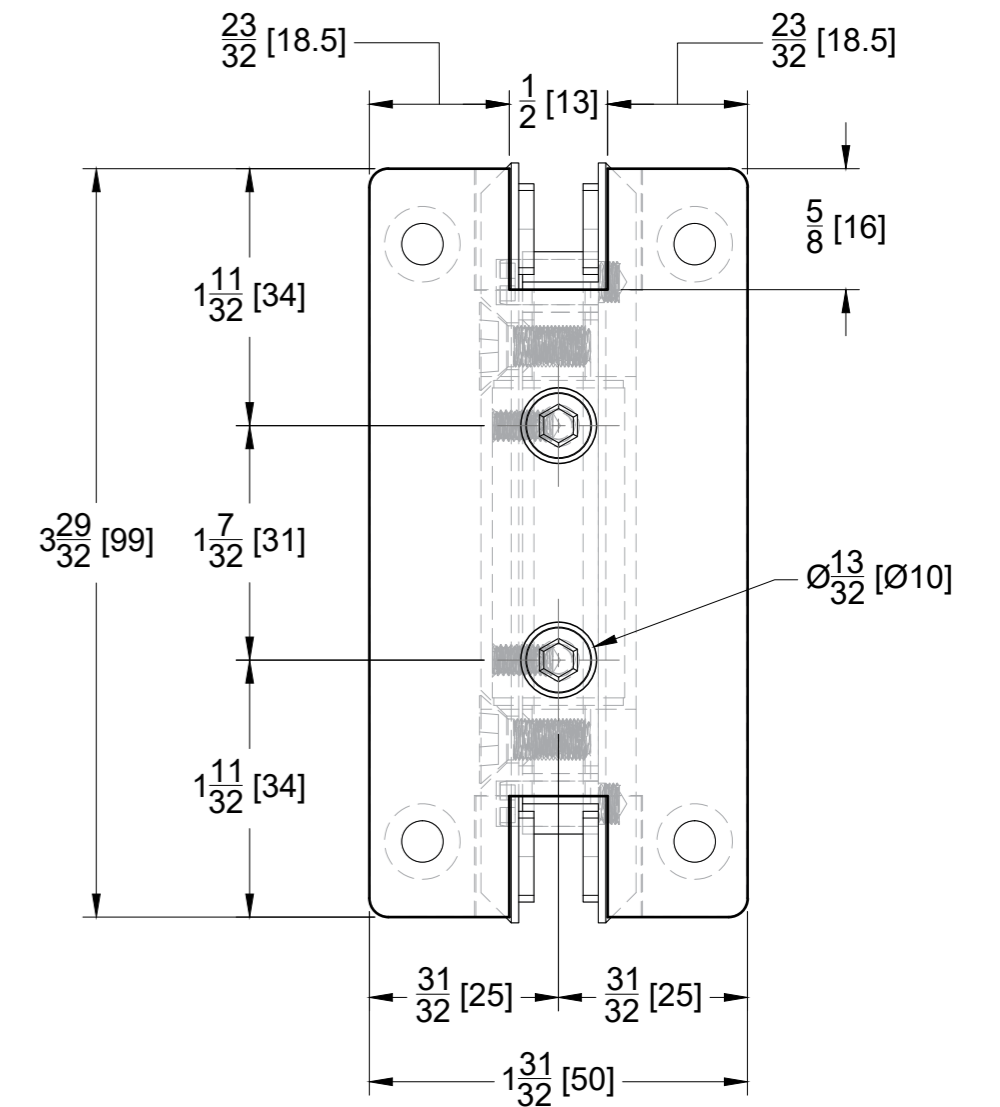

PLATE BACK VIEW