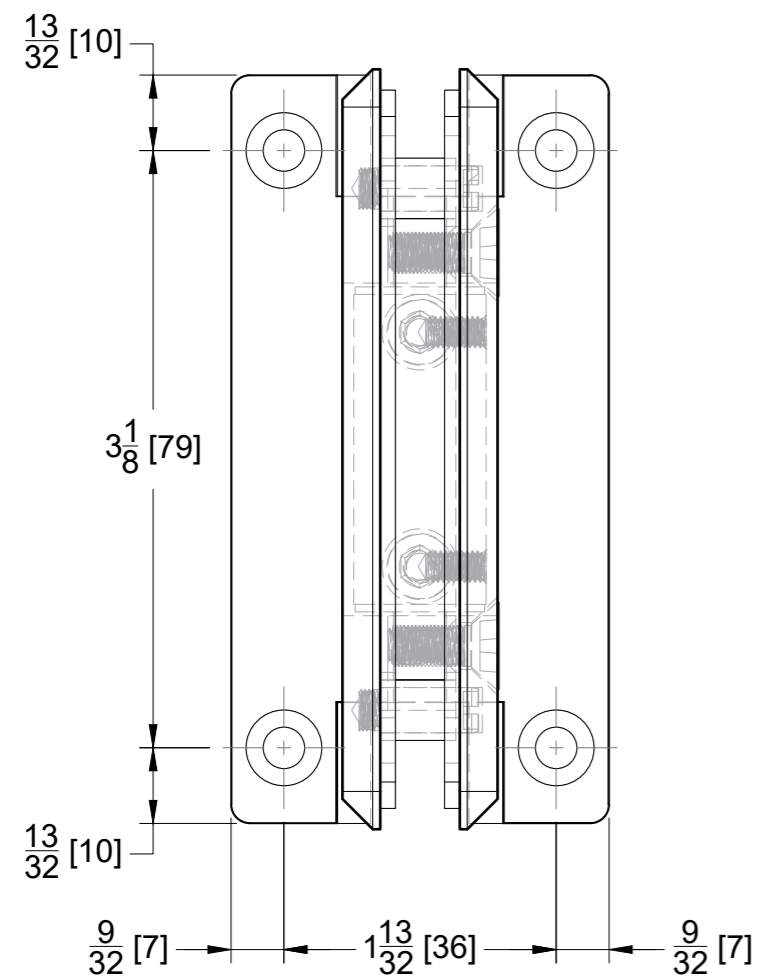

Specifications:
 Glass thickness: 3/8" (10 mm) to 1/2" (12 mm).
 Cutout required - Tempered glass only
 Includes: Screws and gaskets for installation

BEFORE PROCEEDING WITH FABRICATION, PLEASE ENSURE THAT YOU VERIFY ALL MEASUREMENTS. IT IS CRUCIAL TO DOUBLE-CHECK THE SPECIFICATIONS TO AVOID ANY DISCREPANCIES. FOR THE MOST UP-TO-DATE TECHNICAL SPECSHEETS AND CUTOUTS, KINDLY VISIT GLASSHARDWARE.COM.

Date: 11/25/24

Sheet N°: 1/2

FRONT VIEW

BACK VIEW

PLATE BACK VIEW

SIDE VIEW

TOP VIEW

10101 NW 79th Ave
Hialeah Gardens, FL 33016
Phone: (877) 658-9008
Fax: (888) 280-2285

Product: **Heavy Duty Adjustable Wall-to-Glass "H" Back Bilboa Hinge**
Code: H301HVA
Material: Solid Brass

Specifications:
Glass thickness: 3/8" (10 mm) to 1/2" (12 mm).
Cutout required - Tempered glass only
Includes: Screws and gaskets for installation