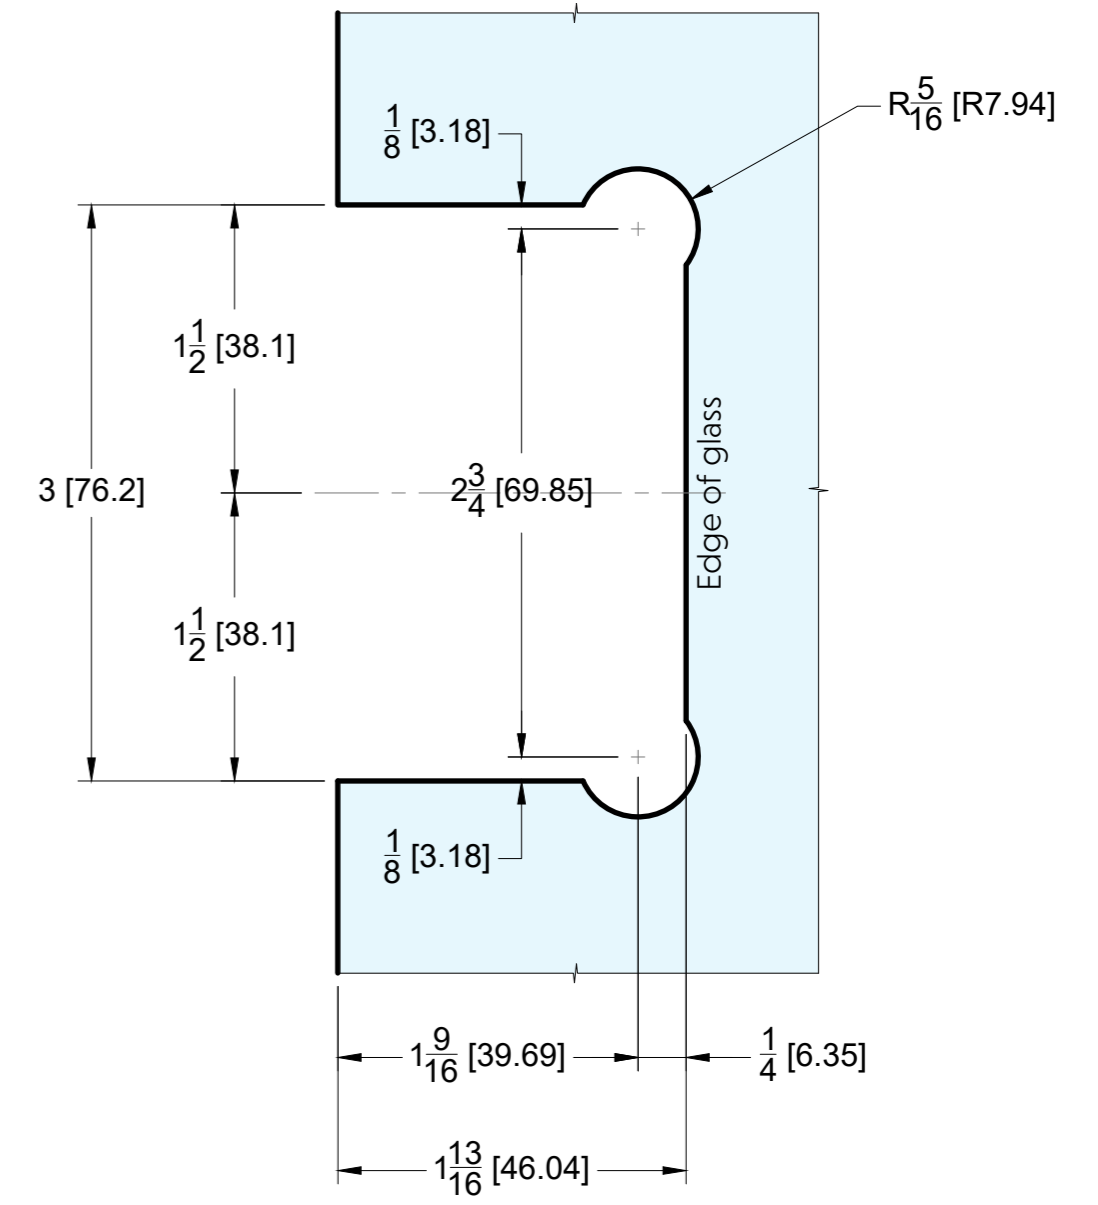

GLASS CUT OUT

10101 NW 79th Ave
Hialeah Gardens, FL 33016
Phone: (877) 658-9008
Fax: (888) 280-2285

Product: **Heavy Duty Wall-to-Glass "H" Back Bilboa Hinge**

Code: H301HV

Material: Solid Brass

Specifications:

Glass thickness: 3/8" (10 mm) to 1/2" (12 mm).
Cutout required - Tempered glass only
Includes: Screws and gaskets for installation.

BEFORE PROCEEDING WITH FABRICATION, PLEASE ENSURE THAT YOU VERIFY ALL MEASUREMENTS. IT IS CRUCIAL TO DOUBLE-CHECK THE SPECIFICATIONS TO AVOID ANY DISCREPANCIES. FOR THE MOST UP-TO-DATE TECHNICAL SPECSHEETS AND CUTOUTS, KINDLY VISIT GLASSHARDWARE.COM.

Date: 11/25/24

Sheet N°: 1/2