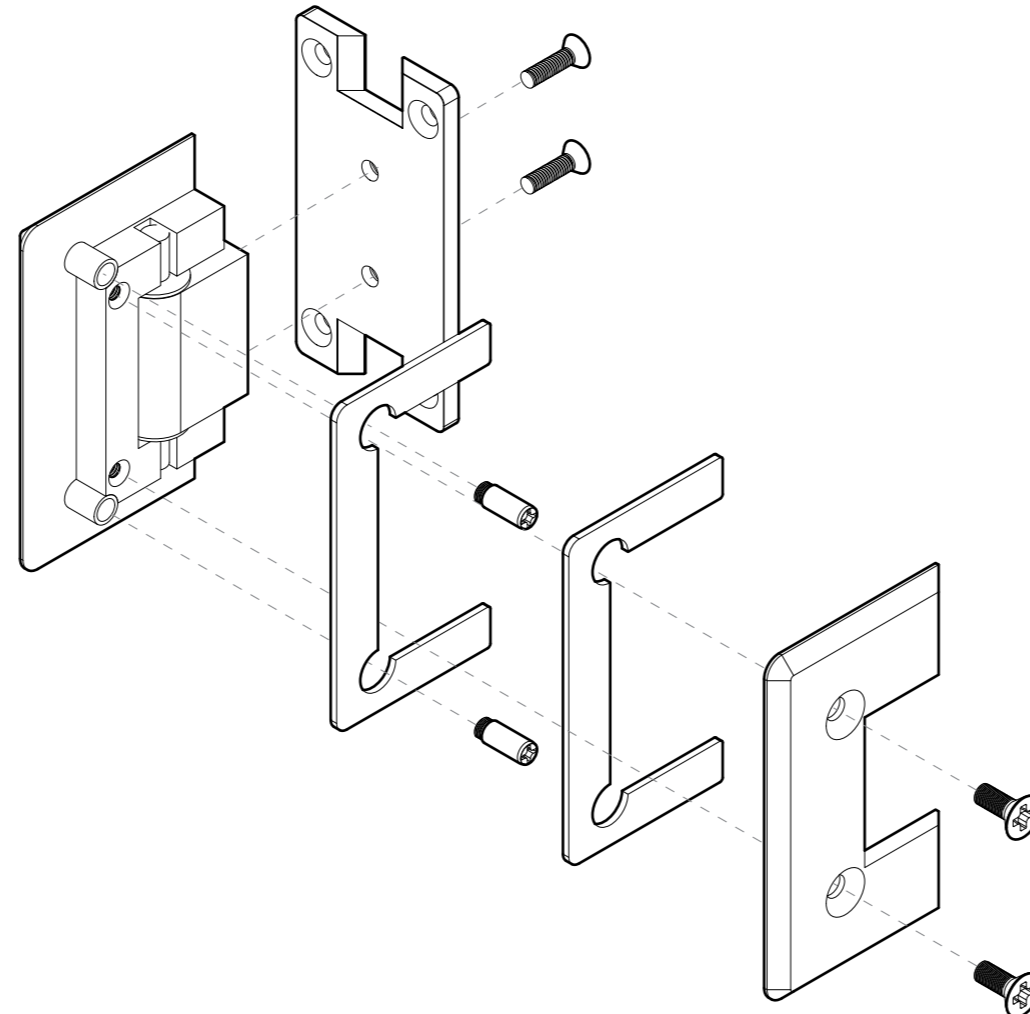

FRONT

BACK

GLASS CUT OUT

10101 NW 79th Ave
 Hialeah Gardens, FL 33016
 Phone: (877) 658-9008
 Fax: (888) 280-2285

Product: **Heavy Duty Wall-to-Glass "H" Back Bilboa Hinge**

Code: H301HV

Material: Solid Brass

Specifications:

Glass thickness: 3/8" (10 mm) to 1/2" (12 mm).
 Cutout required - Tempered glass only
 Includes: Screws and gaskets for installation.

BEFORE PROCEEDING WITH FABRICATION, PLEASE ENSURE THAT YOU VERIFY ALL MEASUREMENTS. IT IS CRUCIAL TO DOUBLE-CHECK THE SPECIFICATIONS TO AVOID ANY DISCREPANCIES. FOR THE MOST UP-TO-DATE TECHNICAL SPECSHEETS AND CUTOUTS, KINDLY VISIT GLASSHARDWARE.COM.