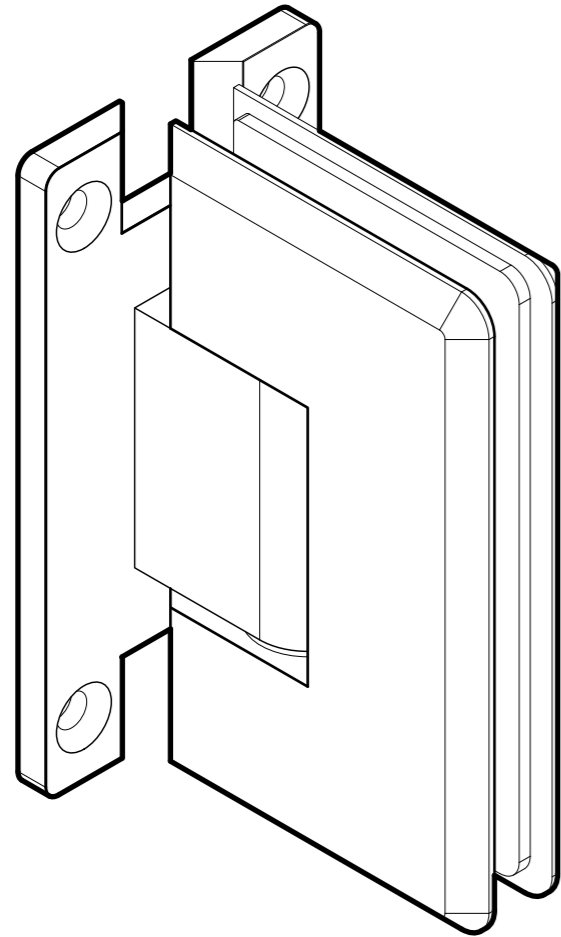

FRONT

BACK

GLASS CUT OUT

10101 NW 79th Ave
 Hialeah Gardens, FL 33016
 Phone: (877) 658-9008
 Fax: (888) 280-2285

Product: **Heavy Duty Wall-to-Glass "H" Back Bilboa Hinge**

Code: H301HV

Material: Solid Brass

Specifications:

Glass thickness: 3/8" (10 mm) to 1/2" (12 mm).
 Cutout required - Tempered glass only
 Includes: Screws and gaskets for installation.

BEFORE PROCEEDING WITH FABRICATION, PLEASE ENSURE THAT YOU VERIFY ALL MEASUREMENTS. IT IS CRUCIAL TO DOUBLE-CHECK THE SPECIFICATIONS TO AVOID ANY DISCREPANCIES. FOR THE MOST UP-TO-DATE TECHNICAL SPECSHEETS AND CUTOUTS, KINDLY VISIT GLASSHARDWARE.COM.