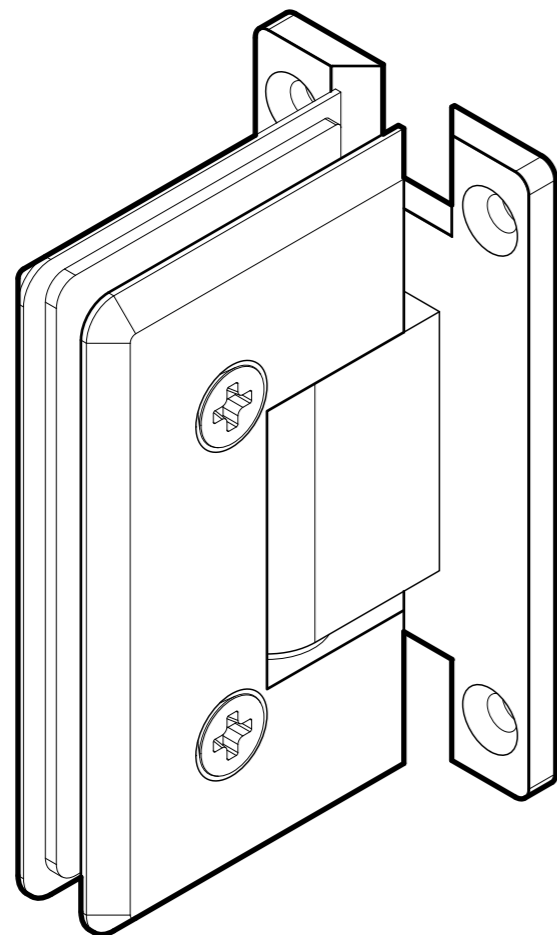

FRONT

BACK

GLASS CUT OUT

10101 NW 79th Ave
 Hialeah Gardens, FL 33016
 Phone: (877) 658-9008
 Fax: (888) 280-2285

Product: **Heavy Duty Wall-to-Glass "H" Back Bilboa Hinge**

Code: H301HV

Material: Solid Brass

Specifications:

Glass thickness: 3/8" (10 mm) to 1/2" (12 mm).
 Cutout required - Tempered glass only
 Includes: Screws and gaskets for installation.

BEFORE PROCEEDING WITH FABRICATION, PLEASE ENSURE THAT YOU VERIFY ALL MEASUREMENTS. IT IS CRUCIAL TO DOUBLE-CHECK THE SPECIFICATIONS TO AVOID ANY DISCREPANCIES. FOR THE MOST UP-TO-DATE TECHNICAL SPECSHEETS AND CUTOUTS, KINDLY VISIT GLASSHARDWARE.COM.