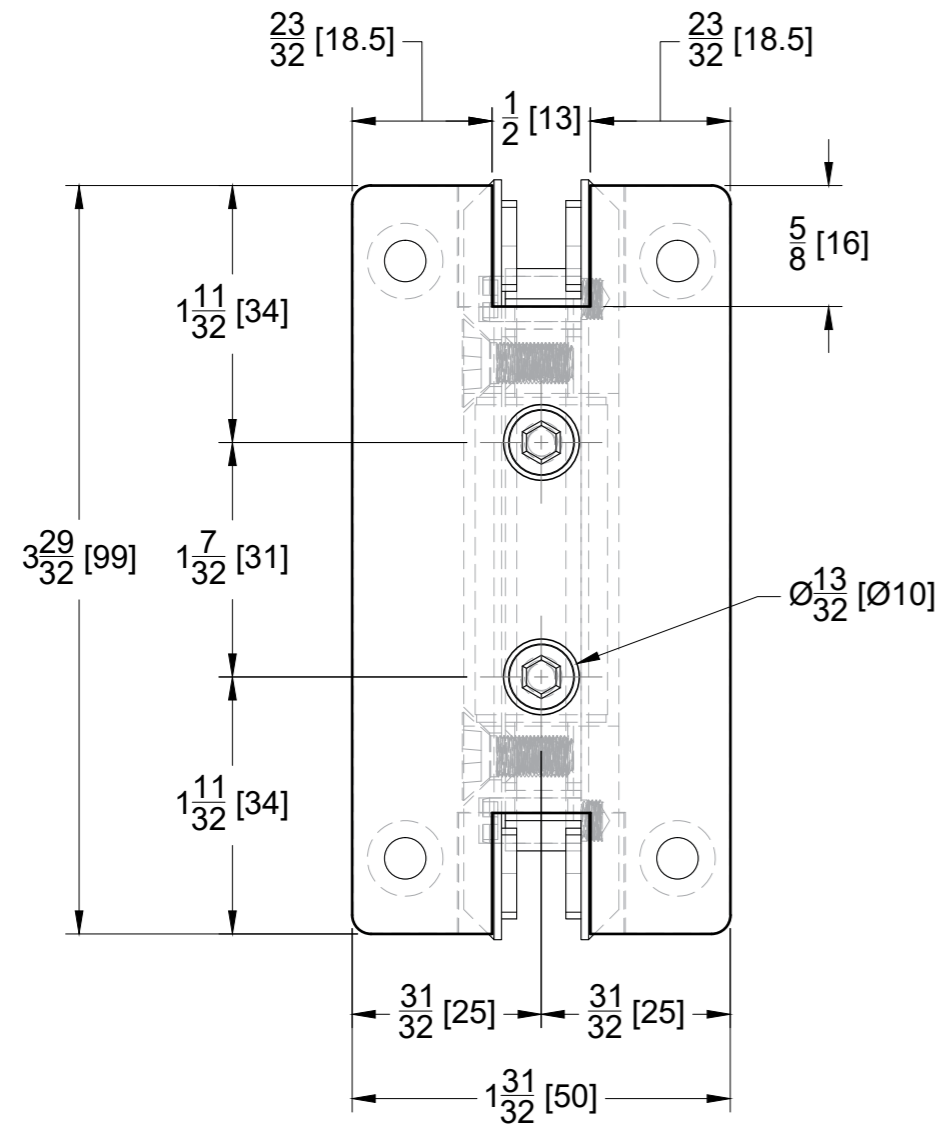

Specifications:

Glass thickness: 3/8" (10 mm) to 1/2" (12 mm).
 Cutout required - Tempered glass only
 Includes: Screws and gaskets for installation.

BEFORE PROCEEDING WITH FABRICATION, PLEASE ENSURE THAT YOU VERIFY ALL MEASUREMENTS. IT IS CRUCIAL TO DOUBLE-CHECK THE SPECIFICATIONS TO AVOID ANY DISCREPANCIES. FOR THE MOST UP-TO-DATE TECHNICAL SPECSHEETS AND CUTOUTS, KINDLY VISIT GLASSHARDWARE.COM.

Date: 11/25/24

Sheet N°: 1/2

TOP VIEW

BACK VIEW

FRONT VIEW

SIDE VIEW

10101 NW 79th Ave
Hialeah Gardens, FL 33016
Phone: (877) 658-9008
Fax: (888) 280-2285

Product: **Heavy Duty Wall-to-Glass "H" Back Bilboa Hinge**
Code: H301HV
Material: Solid Brass