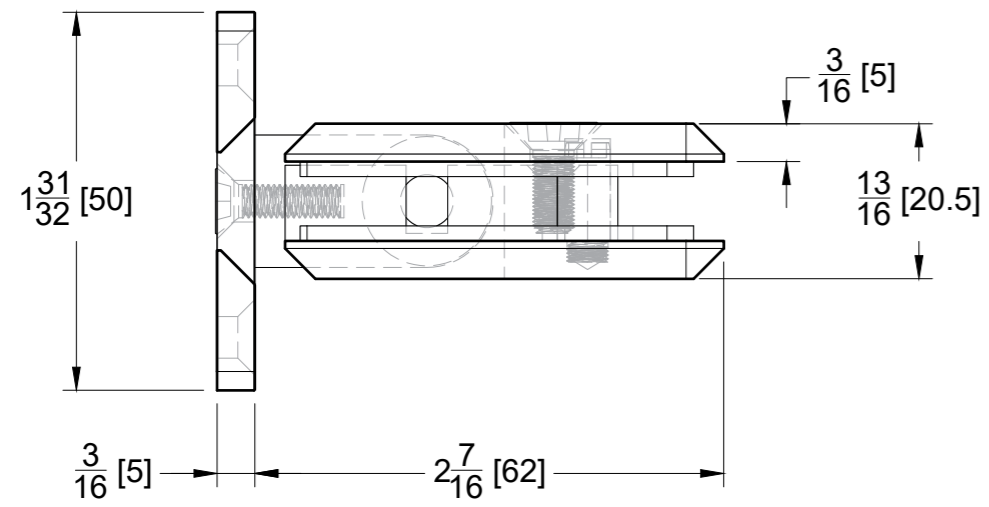

Specifications:

Glass thickness: 3/8" (10 mm) to 1/2" (12 mm).
 Cutout required - Tempered glass only
 Includes: Screws and gaskets for installation.

BEFORE PROCEEDING WITH FABRICATION, PLEASE ENSURE THAT YOU VERIFY ALL MEASUREMENTS. IT IS CRUCIAL TO DOUBLE-CHECK THE SPECIFICATIONS TO AVOID ANY DISCREPANCIES. FOR THE MOST UP-TO-DATE TECHNICAL SPECSHEETS AND CUTOUTS, KINDLY VISIT GLASSHARDWARE.COM.

Date: 11/25/24

Sheet N°: 1/2

TOP VIEW

BACK VIEW

FRONT VIEW

SIDE VIEW

10101 NW 79th Ave
Hialeah Gardens, FL 33016
Phone: (877) 658-9008
Fax: (888) 280-2285

Product: **Heavy Duty Wall-to-Glass "H" Back Bilboa Hinge**
Code: H301HV
Material: Solid Brass