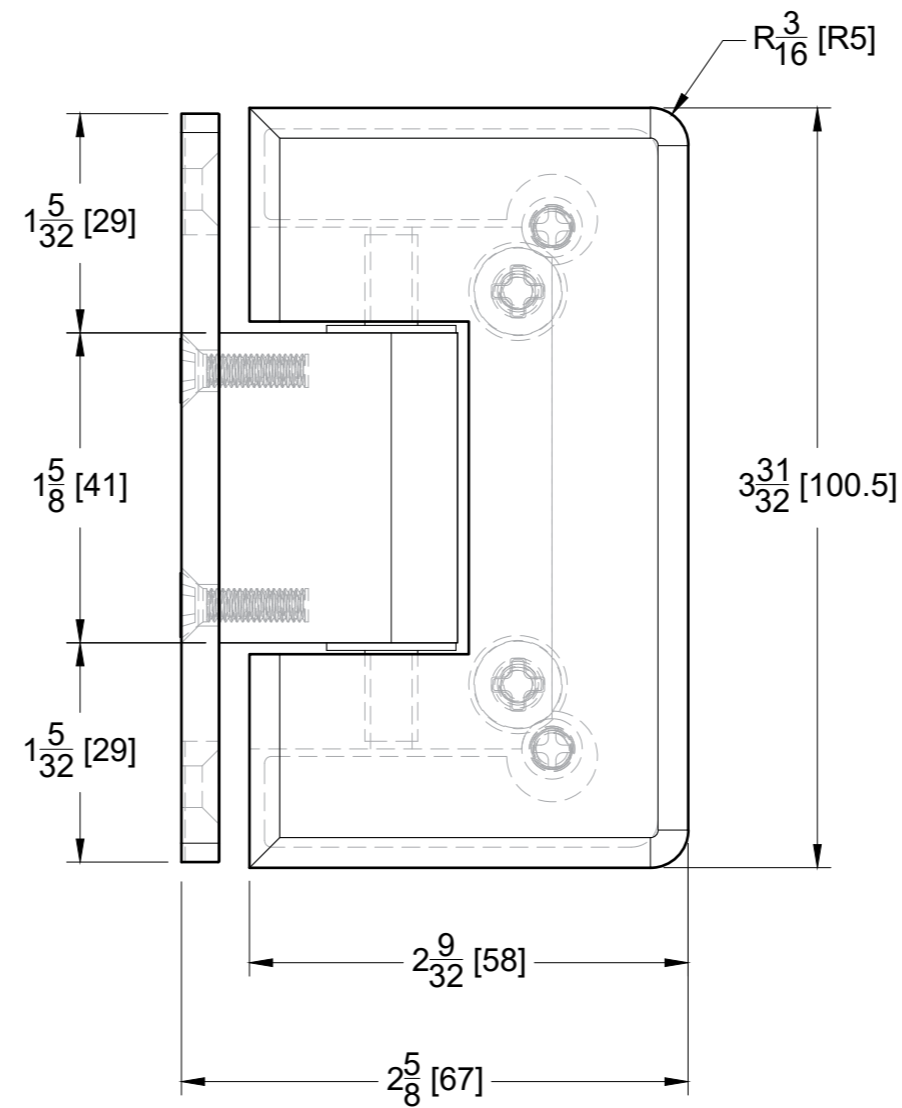

Specifications:

Glass thickness: 3/8" (10 mm) to 1/2" (12 mm).
 Cutout required - Tempered glass only
 Includes: Screws and gaskets for installation.

BEFORE PROCEEDING WITH FABRICATION, PLEASE ENSURE THAT YOU VERIFY ALL MEASUREMENTS. IT IS CRUCIAL TO DOUBLE-CHECK THE SPECIFICATIONS TO AVOID ANY DISCREPANCIES. FOR THE MOST UP-TO-DATE TECHNICAL SPECSHEETS AND CUTOUTS, KINDLY VISIT GLASSHARDWARE.COM.

Date: 11/25/24

Sheet N°: 1/2

TOP VIEW

BACK VIEW

FRONT VIEW

SIDE VIEW

10101 NW 79th Ave
Hialeah Gardens, FL 33016
Phone: (877) 658-9008
Fax: (888) 280-2285

Product: **Heavy Duty Wall-to-Glass "H" Back Bilboa Hinge**
Code: H301HV
Material: Solid Brass