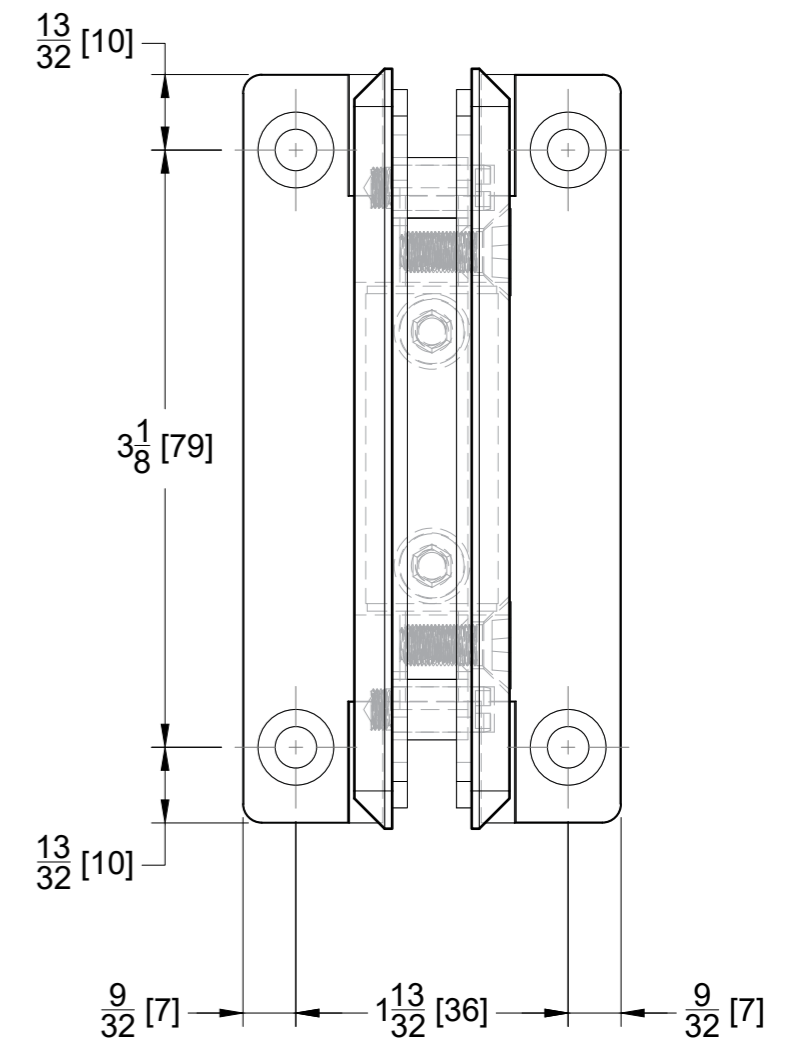

Specifications:

Glass thickness: 3/8" (10 mm) to 1/2" (12 mm).
 Cutout required - Tempered glass only
 Includes: Screws and gaskets for installation.

BEFORE PROCEEDING WITH FABRICATION, PLEASE ENSURE THAT YOU VERIFY ALL MEASUREMENTS. IT IS CRUCIAL TO DOUBLE-CHECK THE SPECIFICATIONS TO AVOID ANY DISCREPANCIES. FOR THE MOST UP-TO-DATE TECHNICAL SPECSHEETS AND CUTOUTS, KINDLY VISIT GLASSHARDWARE.COM.

Date: 11/25/24

Sheet N°: 1/2

TOP VIEW

BACK VIEW

FRONT VIEW

SIDE VIEW

10101 NW 79th Ave
Hialeah Gardens, FL 33016
Phone: (877) 658-9008
Fax: (888) 280-2285

Product: **Heavy Duty Wall-to-Glass "H" Back Bilboa Hinge**
Code: H301HV
Material: Solid Brass