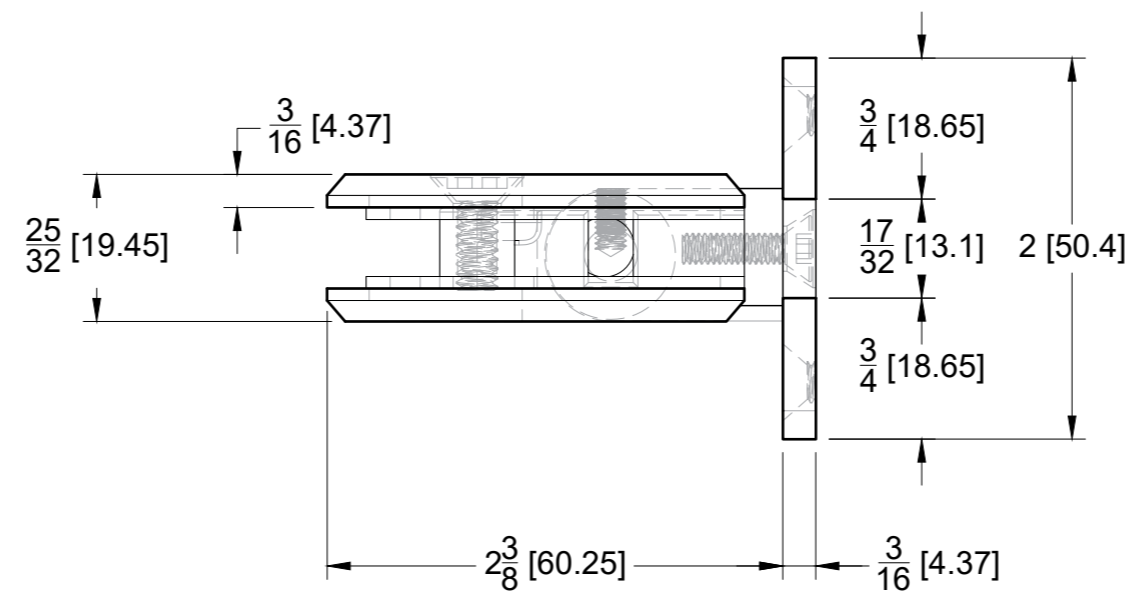

TOP VIEW

10101 NW 79th Ave
Hialeah Gardens, FL 33016
Phone: (877) 658-9008
Fax: (888) 280-2285

Product: **Adjustable Wall-to-Glass "H" Back Bilboa Hinge**
Code: H301HA
Material: Solid Brass

Specifications:
Glass thickness: 3/8" (10 mm) to 1/2" (12 mm).
Cutout required - Tempered glass only.
Includes: Screws and gaskets for installation.

BEFORE PROCEEDING WITH FABRICATION, PLEASE ENSURE THAT YOU VERIFY ALL MEASUREMENTS. IT IS CRUCIAL TO DOUBLE-CHECK THE SPECIFICATIONS TO AVOID ANY DISCREPANCIES. FOR THE MOST UP-TO-DATE TECHNICAL SPECSHEETS AND CUTOUTS, KINDLY VISIT GLASSHARDWARE.COM.

Date: 11/22/24

Sheet N°: 2/2