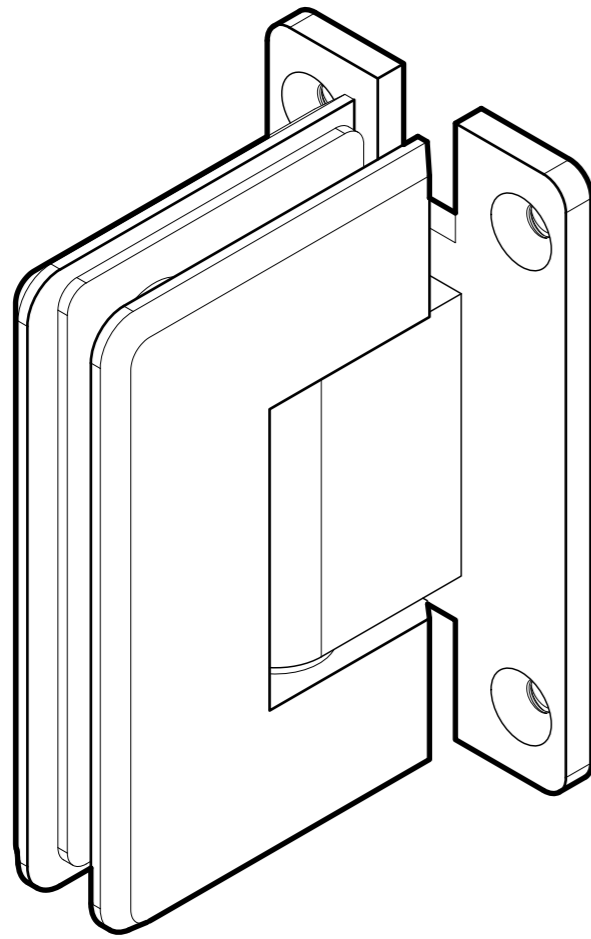

FRONT

BACK

GLASS CUT OUT

10101 NW 79th Ave
Hialeah Gardens, FL 33016
Phone: (877) 658-9008
Fax: (888) 280-2285

Product: **Adjustable Wall-to-Glass "H" Back Bilboa Hinge**
Code: H301HA
Material: Solid Brass

Specifications:
Glass thickness: 3/8" (10 mm) to 1/2" (12 mm).
Cutout required - Tempered glass only
Includes: Screws and gaskets for installation.

BEFORE PROCEEDING WITH FABRICATION, PLEASE ENSURE THAT YOU VERIFY ALL MEASUREMENTS. IT IS CRUCIAL TO DOUBLE-CHECK THE SPECIFICATIONS TO AVOID ANY DISCREPANCIES. FOR THE MOST UP-TO-DATE TECHNICAL SPECSHEETS AND CUTOUTS, KINDLY VISIT GLASSHARDWARE.COM.

Product: **Adjustable Wall-to-Glass "H" Back Bilboa Hinge**
Code: H301HA
Material: Solid Brass

Specifications:
Glass thickness: 3/8" (10 mm) to 1/2" (12 mm).
Cutout required - Tempered glass only.
Includes: Screws and gaskets for installation.