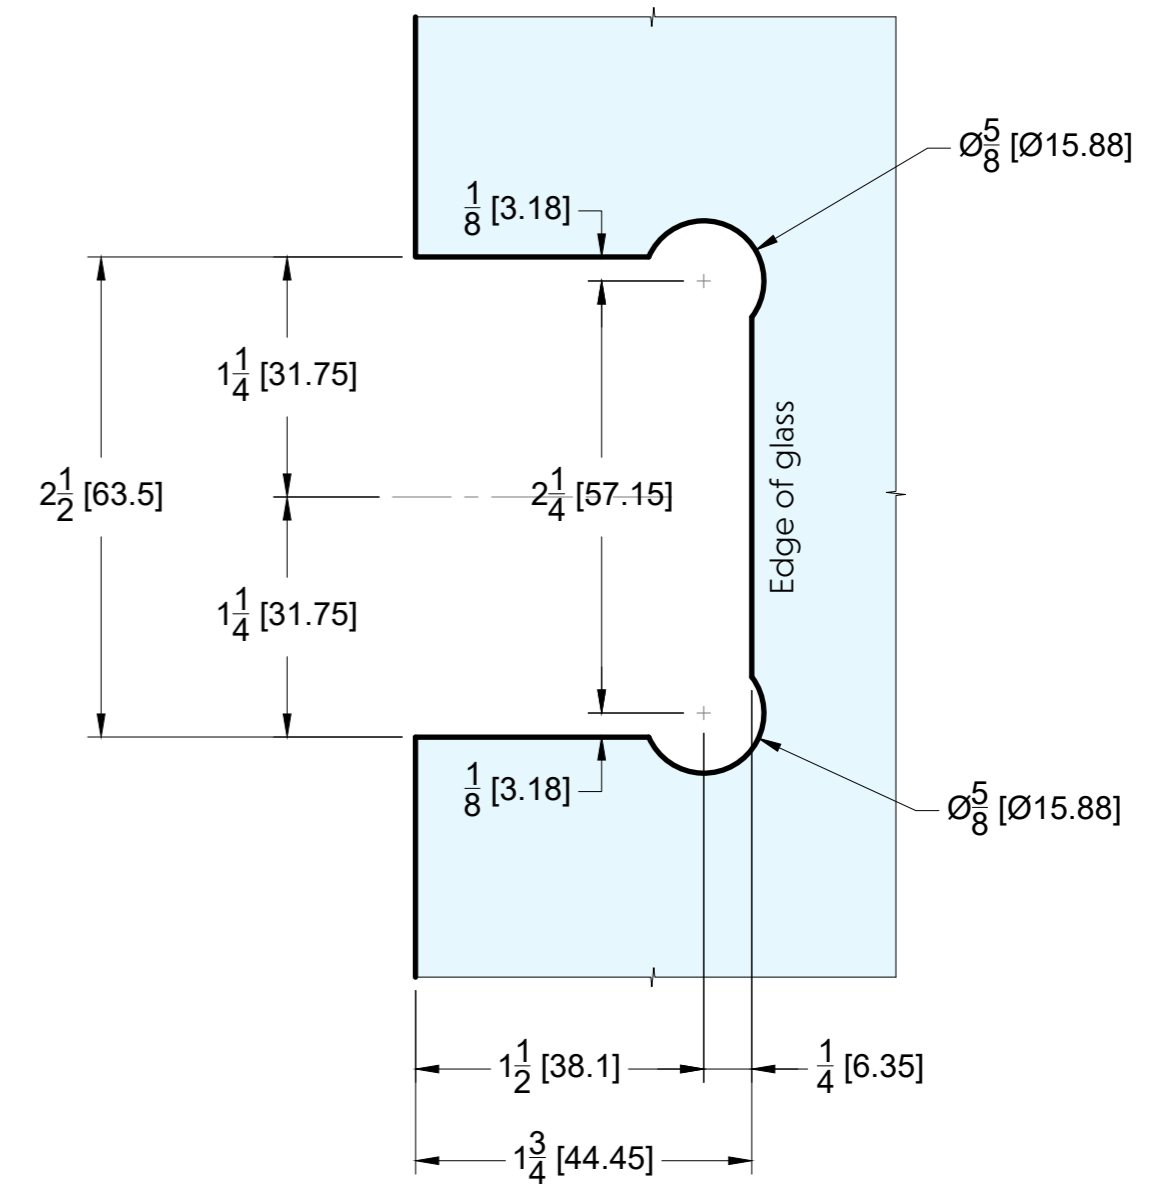

GLASS CUT OUT

10101 NW 79th Ave
Hialeah Gardens, FL 33016
Phone: (877) 658-9008
Fax: (888) 280-2285

Product: **Adjustable Wall-to-Glass "H" Back Bilboa Hinge**
Code: H301HA
Material: Solid Brass

Specifications:
Glass thickness: 3/8" (10 mm) to 1/2" (12 mm).
Cutout required - Tempered glass only
Includes: Screws and gaskets for installation.

BEFORE PROCEEDING WITH FABRICATION, PLEASE ENSURE THAT YOU VERIFY ALL MEASUREMENTS. IT IS CRUCIAL TO DOUBLE-CHECK THE SPECIFICATIONS TO AVOID ANY DISCREPANCIES. FOR THE MOST UP-TO-DATE TECHNICAL SPECSHEETS AND CUTOUTS, KINDLY VISIT GLASSHARDWARE.COM.

Date: 11/22/24

Sheet N°: 1/2