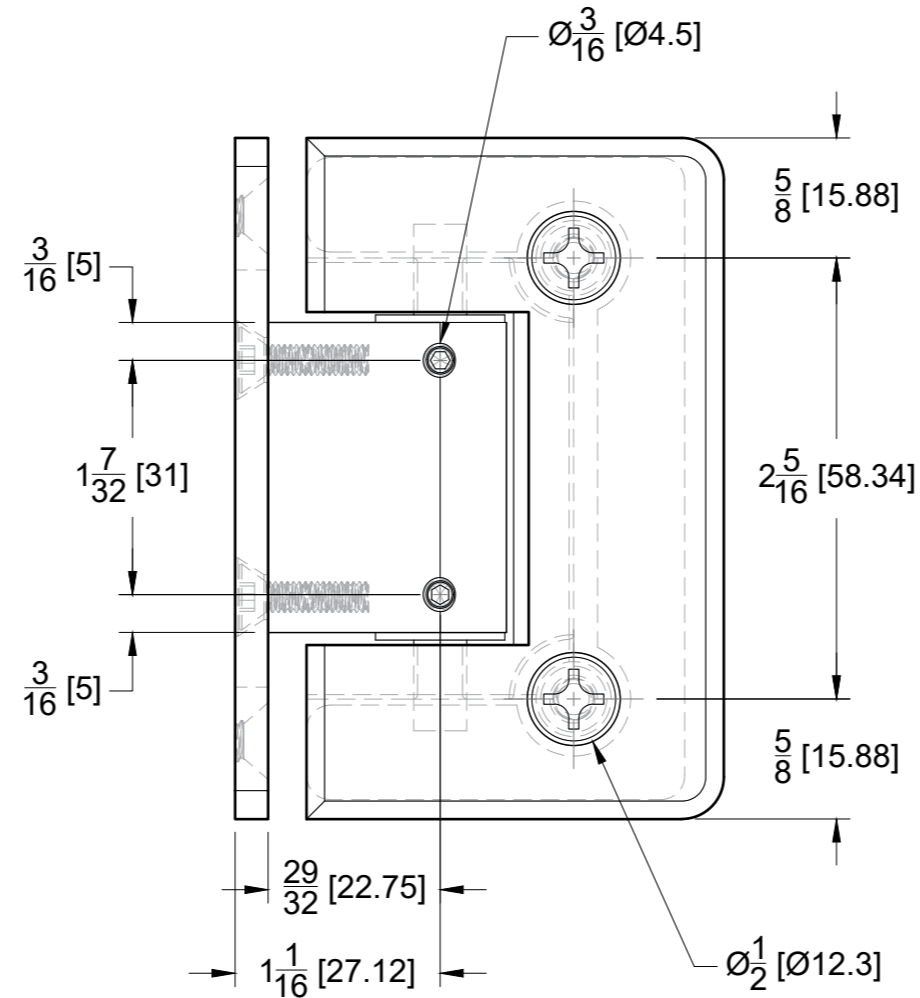

Specifications:
Glass thickness: 3/8" (10 mm) to 1/2" (12 mm).
Cutout required - Tempered glass only
Includes: Screws and gaskets for installation.

BEFORE PROCEEDING WITH FABRICATION, PLEASE ENSURE THAT YOU VERIFY ALL MEASUREMENTS. IT IS CRUCIAL TO DOUBLE-CHECK THE SPECIFICATIONS TO AVOID ANY DISCREPANCIES. FOR THE MOST UP-TO-DATE TECHNICAL SPECSHEETS AND CUTOUTS, KINDLY VISIT GLASSHARDWARE.COM.

Date: 11/22/24

Sheet N°: 1/2

FRONT VIEW

BACK VIEW

PLATE BACK VIEW

SIDE VIEW

TOP VIEW

10101 NW 79th Ave
Hialeah Gardens, FL 33016
Phone: (877) 658-9008
Fax: (888) 280-2285

Product: **Adjustable Wall-to-Glass "H" Back Bilboa Hinge**
Code: H301HA
Material: Solid Brass

Specifications:
Glass thickness: 3/8" (10 mm) to 1/2" (12 mm).
Cutout required - Tempered glass only.
Includes: Screws and gaskets for installation.