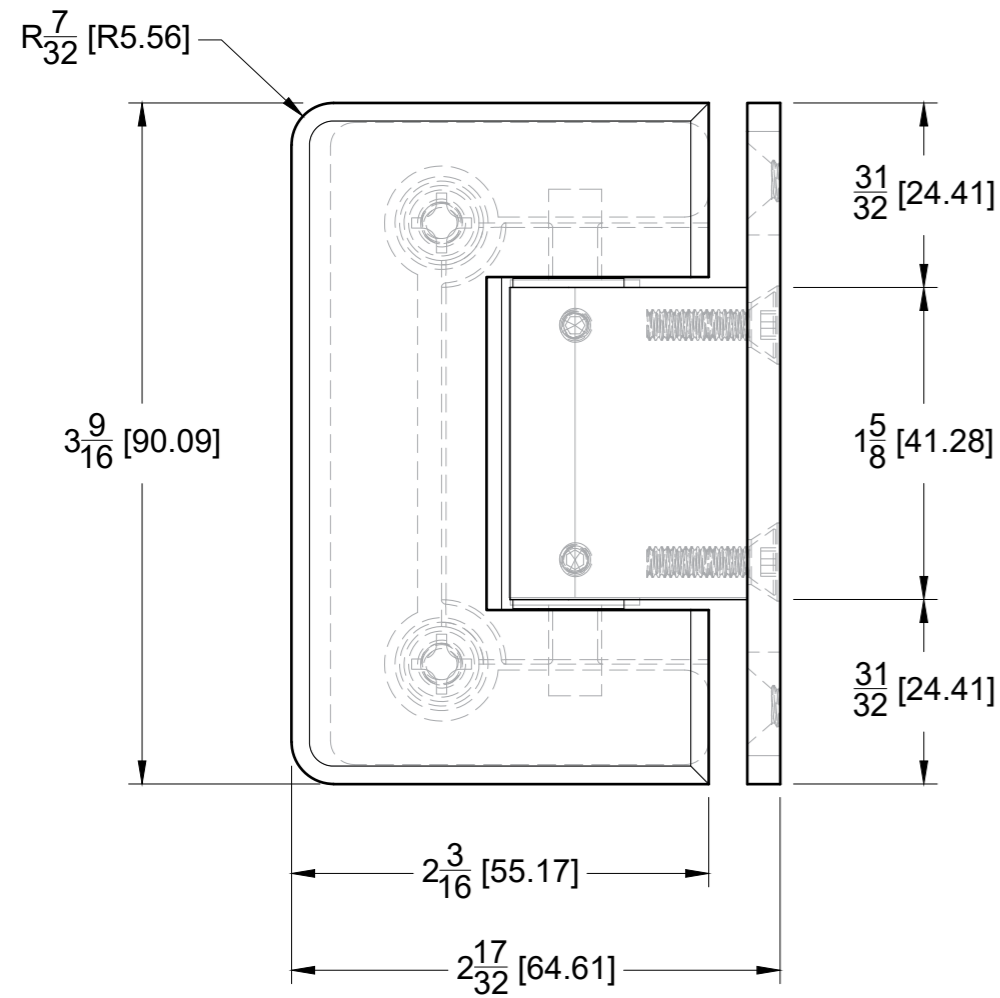

FRONT VIEW

TOP VIEW

10101 NW 79th Ave
Hialeah Gardens, FL 33016
Phone: (877) 658-9008
Fax: (888) 280-2285

Product: **Adjustable Wall-to-Glass "H" Back Bilboa Hinge**
Code: H301HA
Material: Solid Brass

Specifications:
Glass thickness: 3/8" (10 mm) to 1/2" (12 mm).
Cutout required - Tempered glass only.
Includes: Screws and gaskets for installation.

BEFORE PROCEEDING WITH FABRICATION, PLEASE ENSURE THAT YOU VERIFY ALL MEASUREMENTS. IT IS CRUCIAL TO DOUBLE-CHECK THE SPECIFICATIONS TO AVOID ANY DISCREPANCIES. FOR THE MOST UP-TO-DATE TECHNICAL SPECSHEETS AND CUTOUTS, KINDLY VISIT GLASSHARDWARE.COM.

Date: 11/22/24

Sheet N°: 2/2