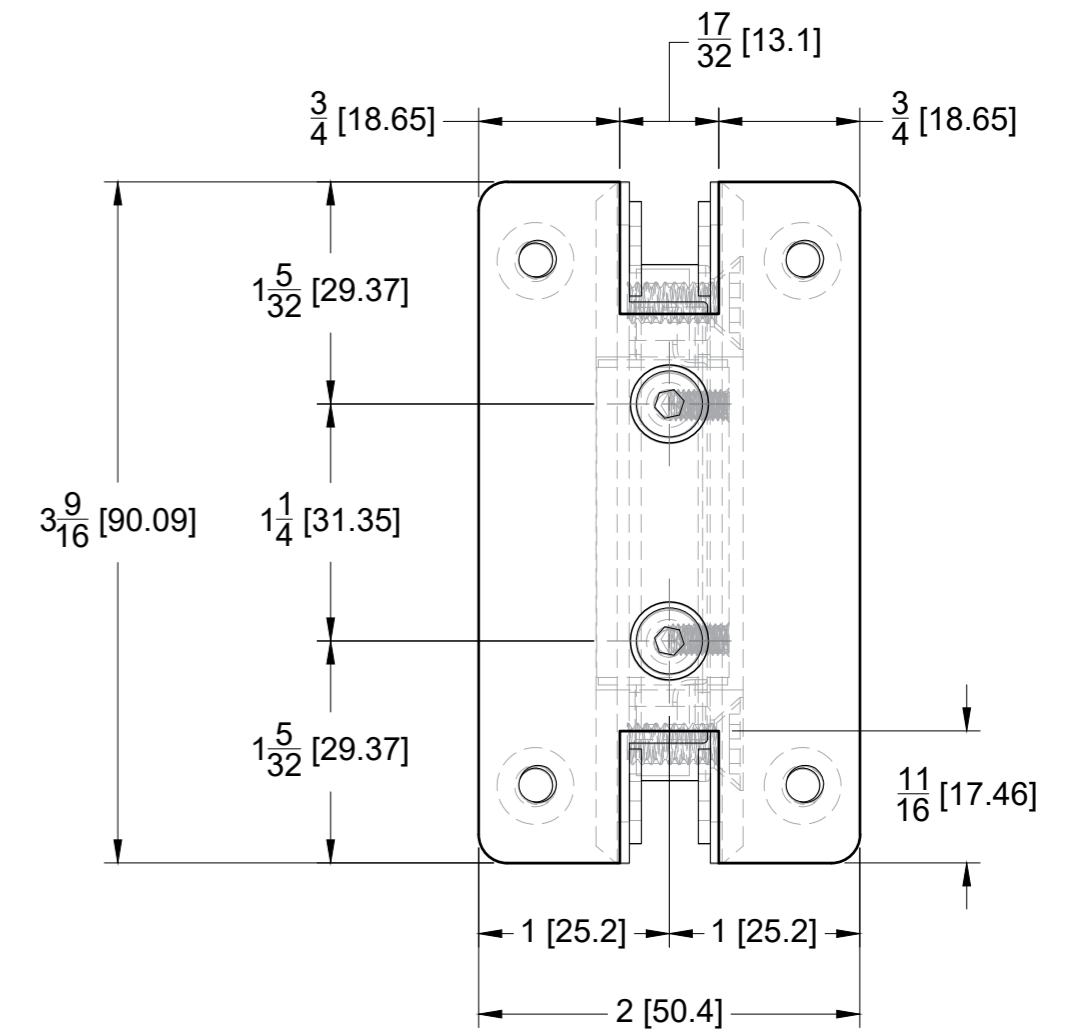

PLATE BACK VIEW