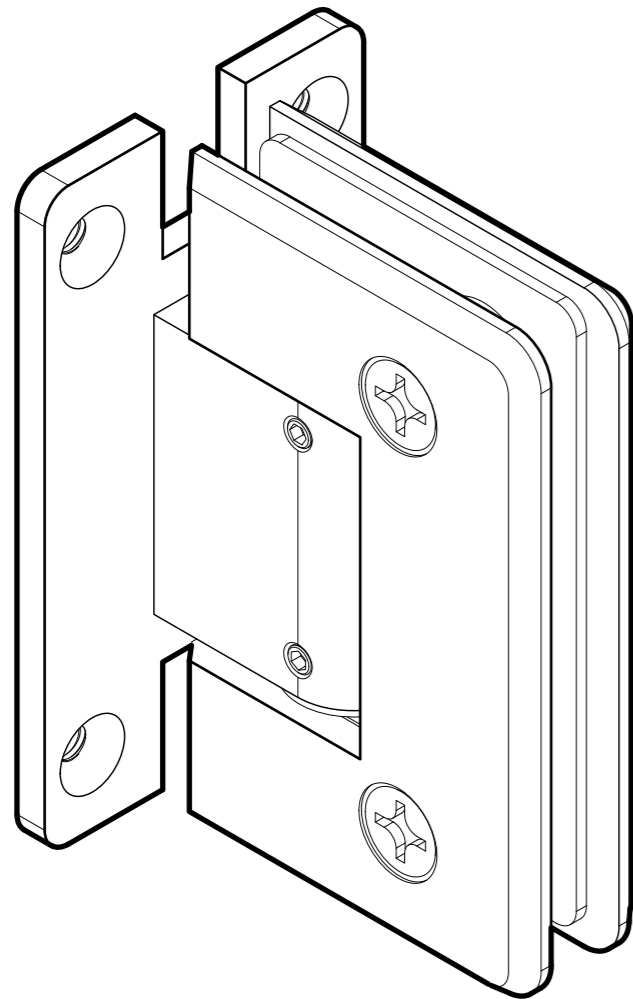

FRONT

BACK

GLASS CUT OUT

10101 NW 79th Ave
Hialeah Gardens, FL 33016
Phone: (877) 658-9008
Fax: (888) 280-2285

Product: **Adjustable Wall-to-Glass "H" Back Bilboa Hinge**
Code: H301HA
Material: Solid Brass

Specifications:
Glass thickness: 3/8" (10 mm) to 1/2" (12 mm).
Cutout required - Tempered glass only
Includes: Screws and gaskets for installation.

BEFORE PROCEEDING WITH FABRICATION, PLEASE ENSURE THAT YOU VERIFY ALL MEASUREMENTS. IT IS CRUCIAL TO DOUBLE-CHECK THE SPECIFICATIONS TO AVOID ANY DISCREPANCIES. FOR THE MOST UP-TO-DATE TECHNICAL SPECSHEETS AND CUTOUTS, KINDLY VISIT GLASSHARDWARE.COM.

Product: **Adjustable Wall-to-Glass "H" Back Bilboa Hinge**
Code: H301HA
Material: Solid Brass

Specifications:
Glass thickness: 3/8" (10 mm) to 1/2" (12 mm).
Cutout required - Tempered glass only.
Includes: Screws and gaskets for installation.