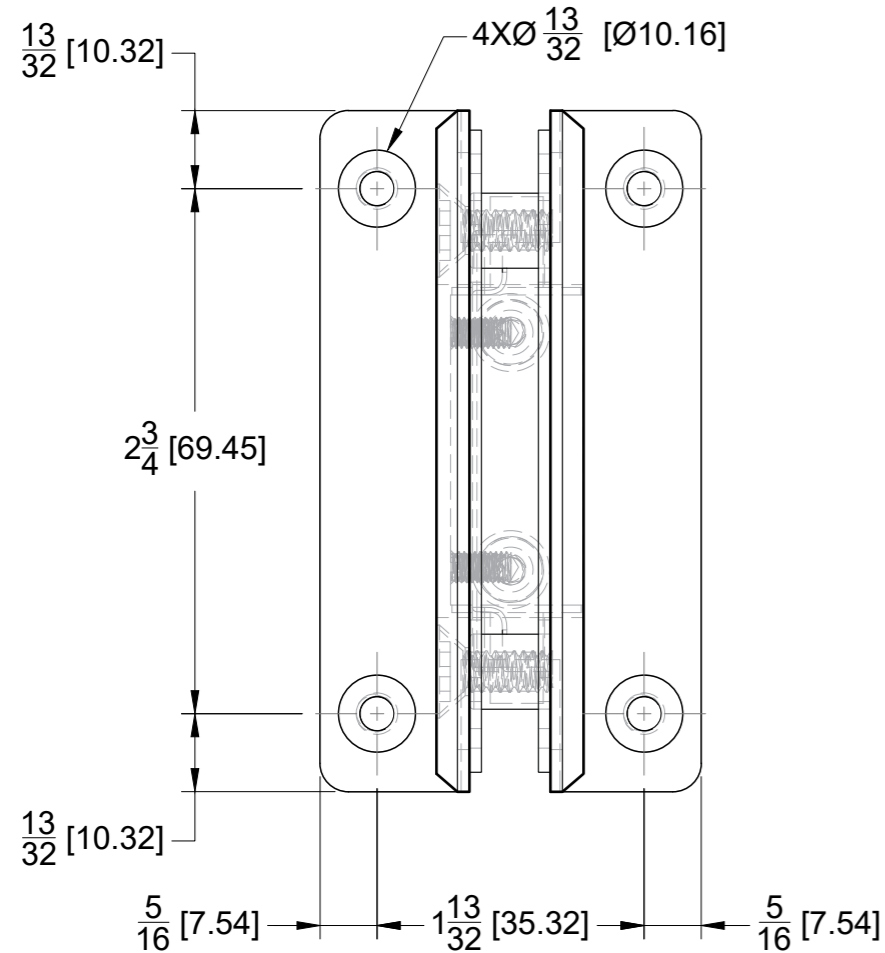

Specifications:
Glass thickness: 3/8" (10 mm) to 1/2" (12 mm).
Cutout required - Tempered glass only
Includes: Screws and gaskets for installation.

BEFORE PROCEEDING WITH FABRICATION, PLEASE ENSURE THAT YOU VERIFY ALL MEASUREMENTS. IT IS CRUCIAL TO DOUBLE-CHECK THE SPECIFICATIONS TO AVOID ANY DISCREPANCIES. FOR THE MOST UP-TO-DATE TECHNICAL SPECSHEETS AND CUTOUTS, KINDLY VISIT GLASSHARDWARE.COM.

Date: 11/22/24

Sheet N°: 1/2

FRONT VIEW

BACK VIEW

PLATE BACK VIEW

SIDE VIEW

TOP VIEW

10101 NW 79th Ave
Hialeah Gardens, FL 33016
Phone: (877) 658-9008
Fax: (888) 280-2285

Product: **Adjustable Wall-to-Glass "H" Back Bilboa Hinge**
Code: H301HA
Material: Solid Brass

Specifications:
Glass thickness: 3/8" (10 mm) to 1/2" (12 mm).
Cutout required - Tempered glass only.
Includes: Screws and gaskets for installation.