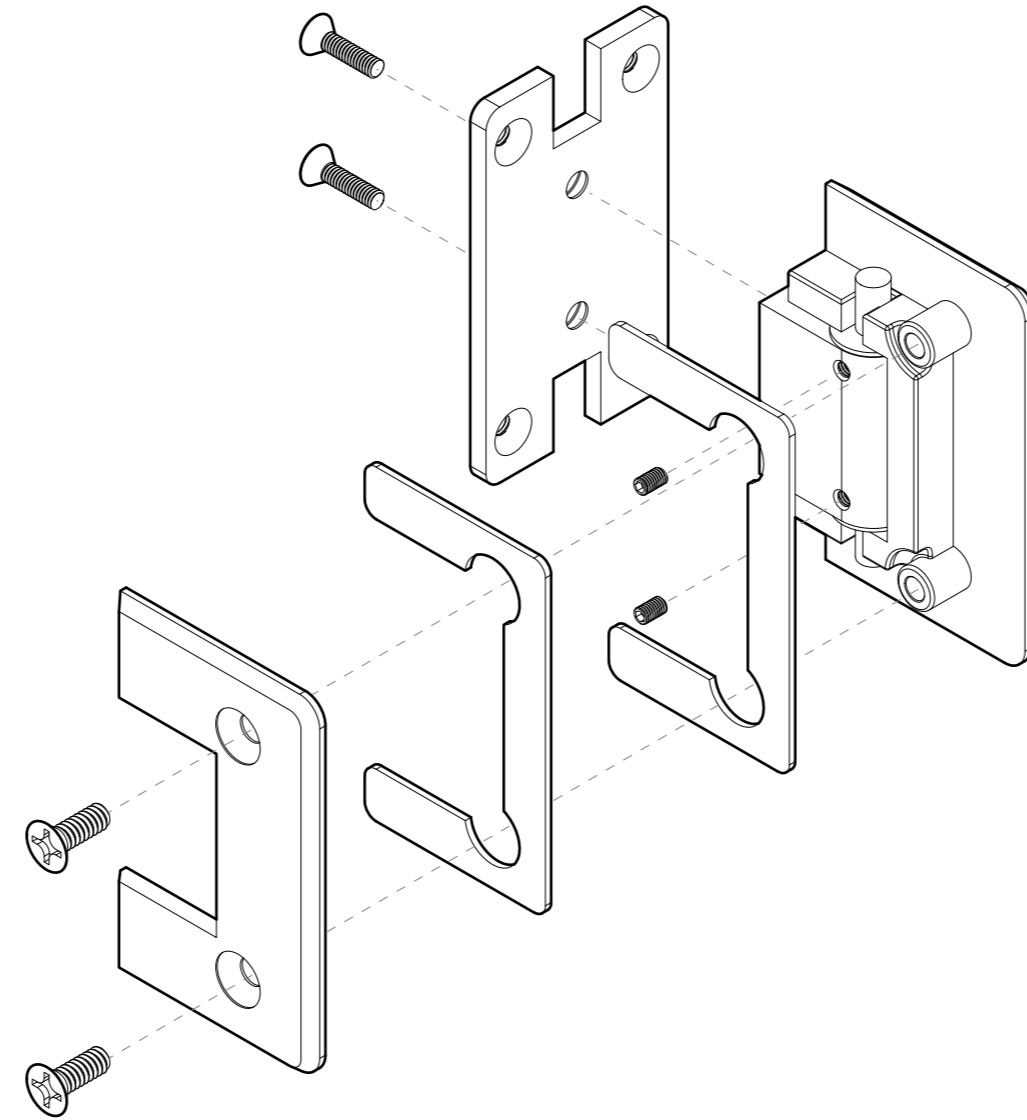

FRONT

BACK

GLASS CUT OUT

10101 NW 79th Ave
Hialeah Gardens, FL 33016
Phone: (877) 658-9008
Fax: (888) 280-2285

Product: **Adjustable Wall-to-Glass "H" Back Bilboa Hinge**
Code: H301HA
Material: Solid Brass

Specifications:
Glass thickness: 3/8" (10 mm) to 1/2" (12 mm).
Cutout required - Tempered glass only
Includes: Screws and gaskets for installation.

BEFORE PROCEEDING WITH FABRICATION, PLEASE ENSURE THAT YOU VERIFY ALL MEASUREMENTS. IT IS CRUCIAL TO DOUBLE-CHECK THE SPECIFICATIONS TO AVOID ANY DISCREPANCIES. FOR THE MOST UP-TO-DATE TECHNICAL SPECSHEETS AND CUTOUTS, KINDLY VISIT GLASSHARDWARE.COM.

Product: **Adjustable Wall-to-Glass "H" Back Bilboa Hinge**
Code: H301HA
Material: Solid Brass

Specifications:
Glass thickness: 3/8" (10 mm) to 1/2" (12 mm).
Cutout required - Tempered glass only.
Includes: Screws and gaskets for installation.