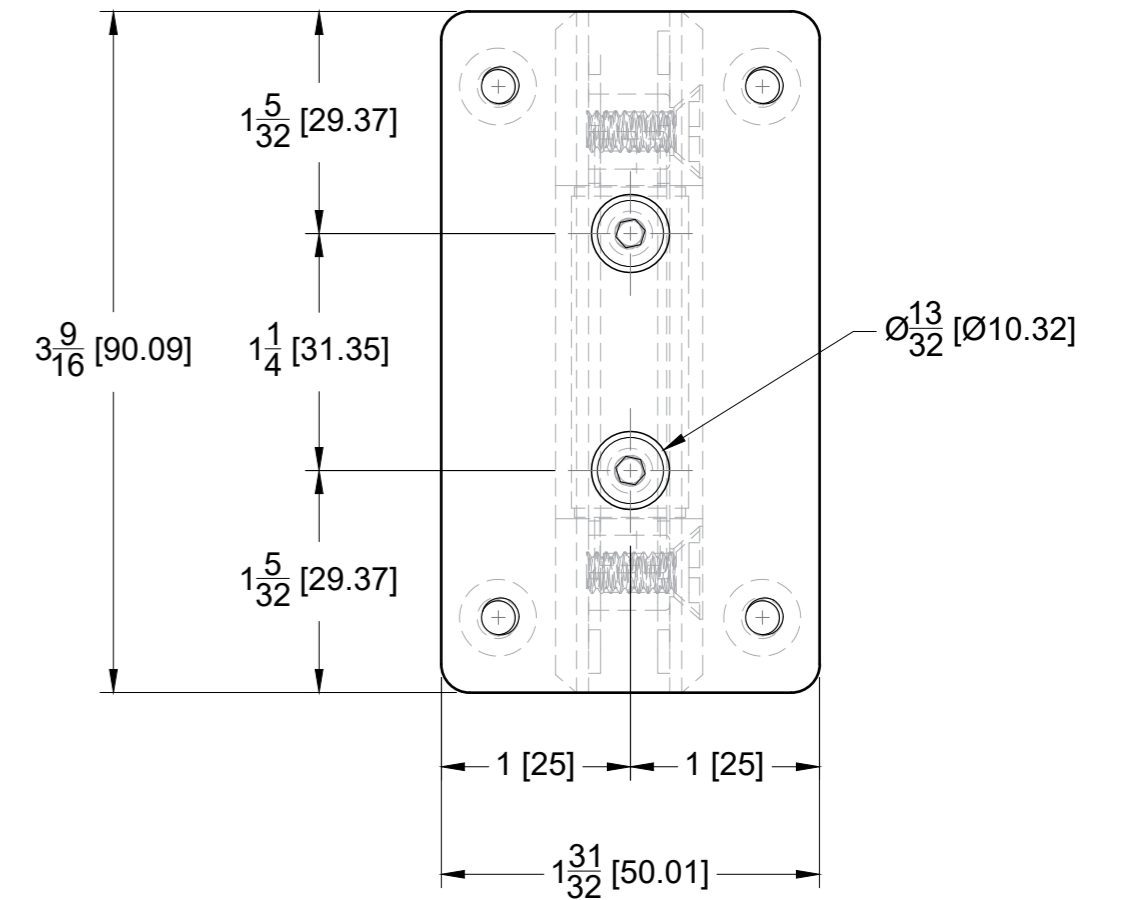

Date: 11/13/24

Sheet N°: 1/2

**TOP VIEW**

**SIDE VIEW**

**FRONT VIEW**

**BACK VIEW**

10101 NW 79th Ave  
Hialeah Gardens, FL 33016  
Phone: (877) 658-9008  
Fax: (888) 280-2285

Product: **Wall-to-Glass Full Back Bilboa Hinge**  
Code: H301  
Material: Solid Brass

**Specifications:**  
Glass thickness: 3/8" (10 mm) to 1/2" (12 mm).  
Cutout required - Tempered glass only  
Includes: Gaskets and screws for installation.

BEFORE PROCEEDING WITH FABRICATION, PLEASE ENSURE THAT YOU VERIFY ALL MEASUREMENTS. IT IS CRUCIAL TO DOUBLE-CHECK THE SPECIFICATIONS TO AVOID ANY DISCREPANCIES. FOR THE MOST UP-TO-DATE TECHNICAL SPECSHEETS AND CUTOUTS, KINDLY VISIT [GLASSHARDWARE.COM](http://GLASSHARDWARE.COM).