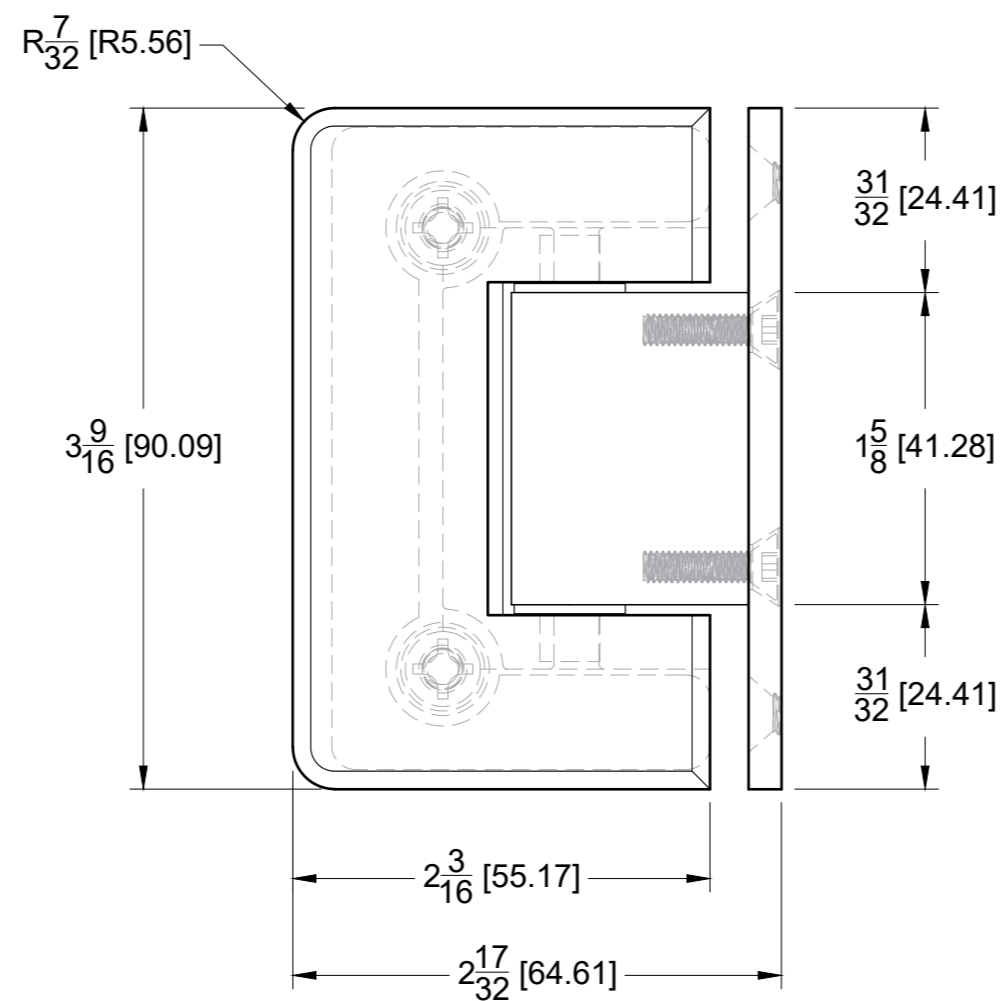

Date: 11/13/24

Sheet N°: 1/2

**TOP VIEW**

**SIDE VIEW**

**FRONT VIEW**

**BACK VIEW**

10101 NW 79th Ave  
Hialeah Gardens, FL 33016  
Phone: (877) 658-9008  
Fax: (888) 280-2285

Product: **Wall-to-Glass Full Back Bilboa Hinge**  
Code: H301  
Material: Solid Brass

**Specifications:**  
Glass thickness: 3/8" (10 mm) to 1/2" (12 mm).  
Cutout required - Tempered glass only  
Includes: Gaskets and screws for installation.

BEFORE PROCEEDING WITH FABRICATION, PLEASE ENSURE THAT YOU VERIFY ALL MEASUREMENTS. IT IS CRUCIAL TO DOUBLE-CHECK THE SPECIFICATIONS TO AVOID ANY DISCREPANCIES. FOR THE MOST UP-TO-DATE TECHNICAL SPECSHEETS AND CUTOUTS, KINDLY VISIT [GLASSHARDWARE.COM](http://GLASSHARDWARE.COM).