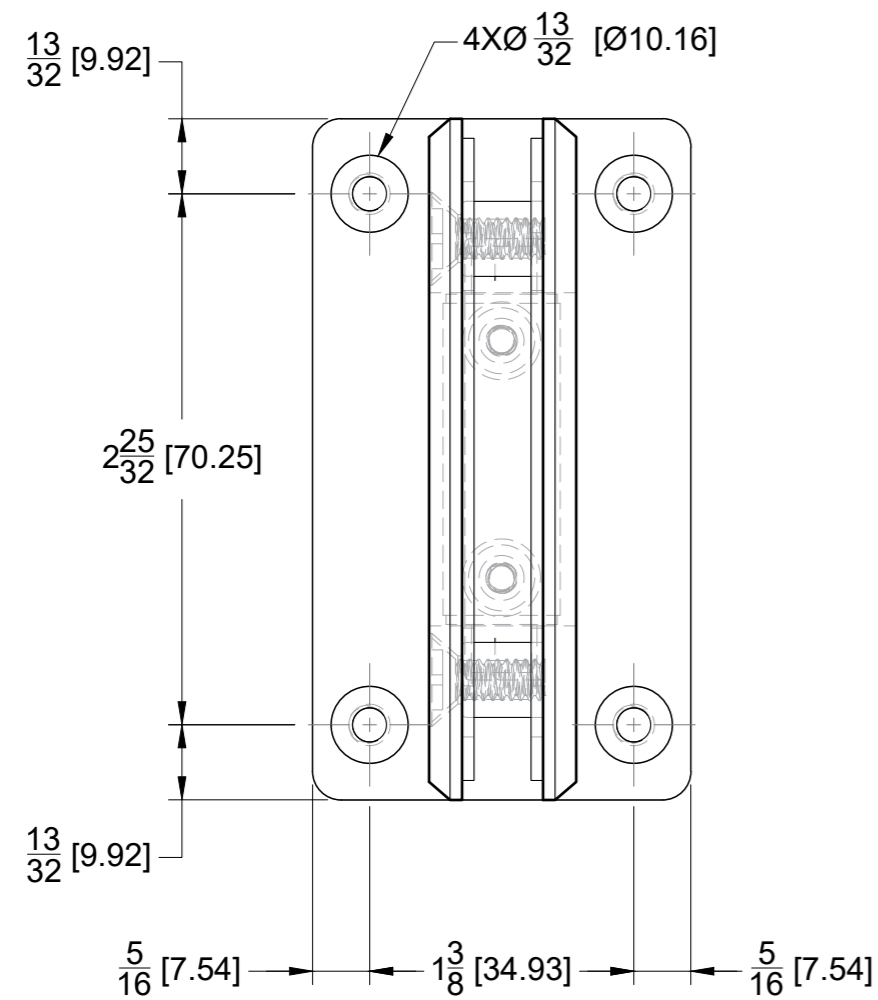

FRONT

BACK

GLASS CUT OUT

10101 NW 79th Ave  
Hialeah Gardens, FL 33016  
Phone: (877) 658-9008  
Fax: (888) 280-2285

Product: **Wall-to-Glass Full Back Bilboa Hinge**  
Code: H301  
Material: Solid Brass

Specifications:  
Glass thickness: 3/8" (10 mm) to 1/2" (12 mm).  
Cutout required - Tempered glass only  
Includes: Gaskets and screws for installation.

Date: 11/13/24

Sheet N°: 1/2

**TOP VIEW**

**SIDE VIEW**

**FRONT VIEW**

**BACK VIEW**

10101 NW 79th Ave  
Hialeah Gardens, FL 33016  
Phone: (877) 658-9008  
Fax: (888) 280-2285

Product: **Wall-to-Glass Full Back Bilboa Hinge**  
Code: H301  
Material: Solid Brass

**Specifications:**  
Glass thickness: 3/8" (10 mm) to 1/2" (12 mm).  
Cutout required - Tempered glass only  
Includes: Gaskets and screws for installation.

BEFORE PROCEEDING WITH FABRICATION, PLEASE ENSURE THAT YOU VERIFY ALL MEASUREMENTS. IT IS CRUCIAL TO DOUBLE-CHECK THE SPECIFICATIONS TO AVOID ANY DISCREPANCIES. FOR THE MOST UP-TO-DATE TECHNICAL SPECSHEETS AND CUTOUTS, KINDLY VISIT [GLASSHARDWARE.COM](http://GLASSHARDWARE.COM).