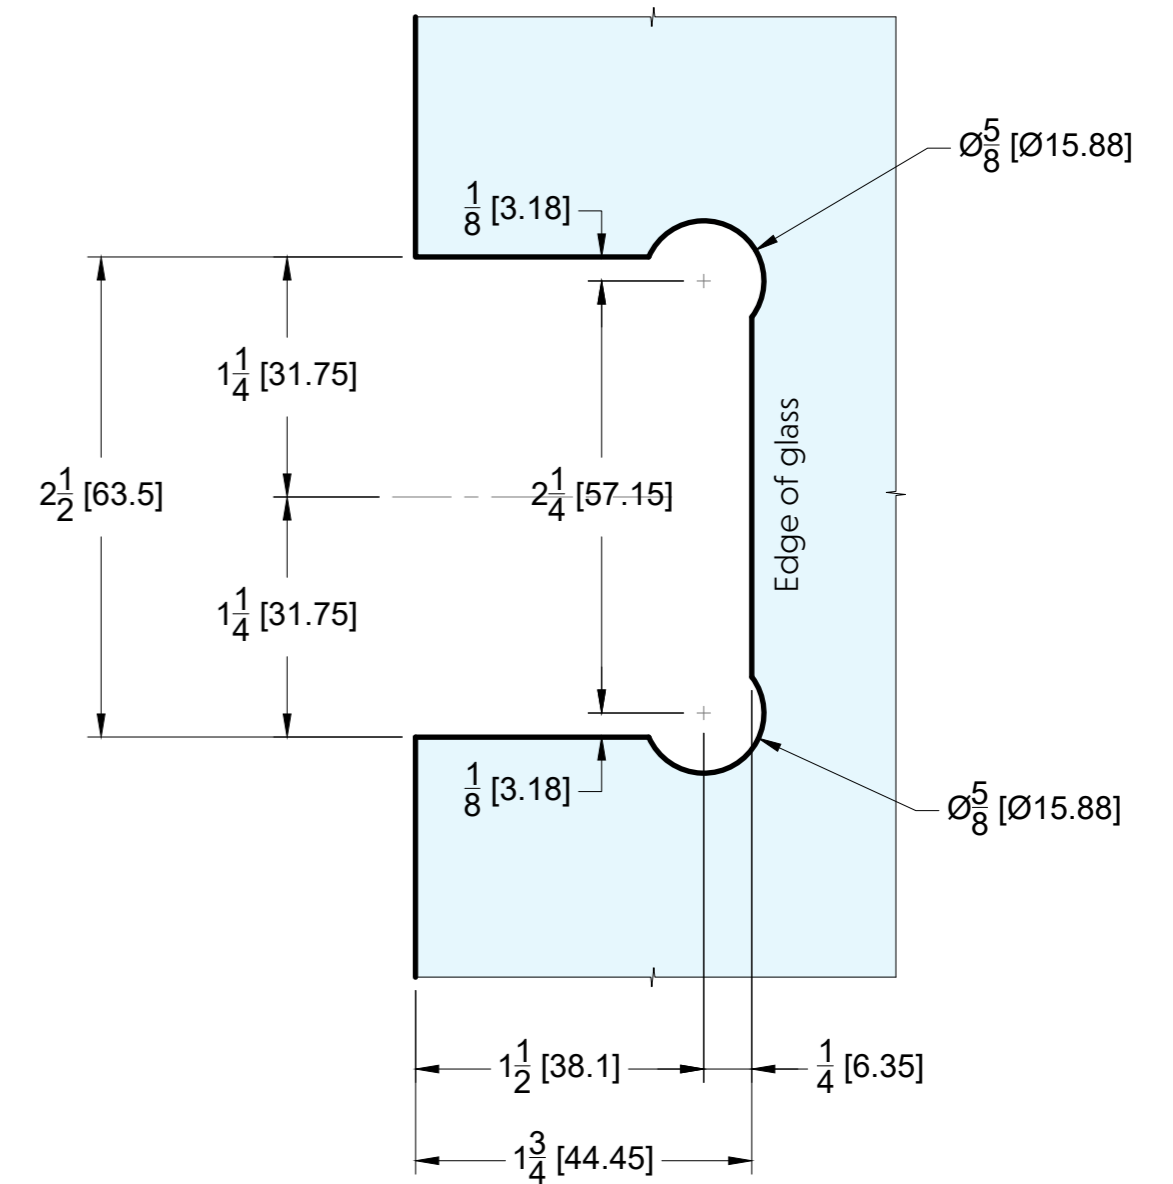

FRONT

BACK

GLASS CUT OUT

10101 NW 79th Ave  
Hialeah Gardens, FL 33016  
Phone: (877) 658-9008  
Fax: (888) 280-2285

Product: **Wall-to-Glass Full Back Bilboa Hinge**  
Code: H301  
Material: Solid Brass

Specifications:  
Glass thickness: 3/8" (10 mm) to 1/2" (12 mm).  
Cutout required - Tempered glass only  
Includes: Gaskets and screws for installation.

BEFORE PROCEEDING WITH FABRICATION, PLEASE ENSURE THAT YOU VERIFY ALL MEASUREMENTS. IT IS CRUCIAL TO DOUBLE-CHECK THE SPECIFICATIONS TO AVOID ANY DISCREPANCIES. FOR THE MOST UP-TO-DATE TECHNICAL SPECSHEETS AND CUTOUTS, KINDLY VISIT [GLASSHARDWARE.COM](http://GLASSHARDWARE.COM).

**Specifications:**  
Glass thickness: 3/8" (10 mm) to 1/2" (12 mm).  
Cutout required - Tempered glass only  
Includes: Gaskets and screws for installation.

BEFORE PROCEEDING WITH FABRICATION, PLEASE ENSURE THAT YOU VERIFY ALL MEASUREMENTS. IT IS CRUCIAL TO DOUBLE-CHECK THE SPECIFICATIONS TO AVOID ANY DISCREPANCIES. FOR THE MOST UP-TO-DATE TECHNICAL SPECSHEETS AND CUTOUTS, KINDLY VISIT [GLASSHARDWARE.COM](http://GLASSHARDWARE.COM).