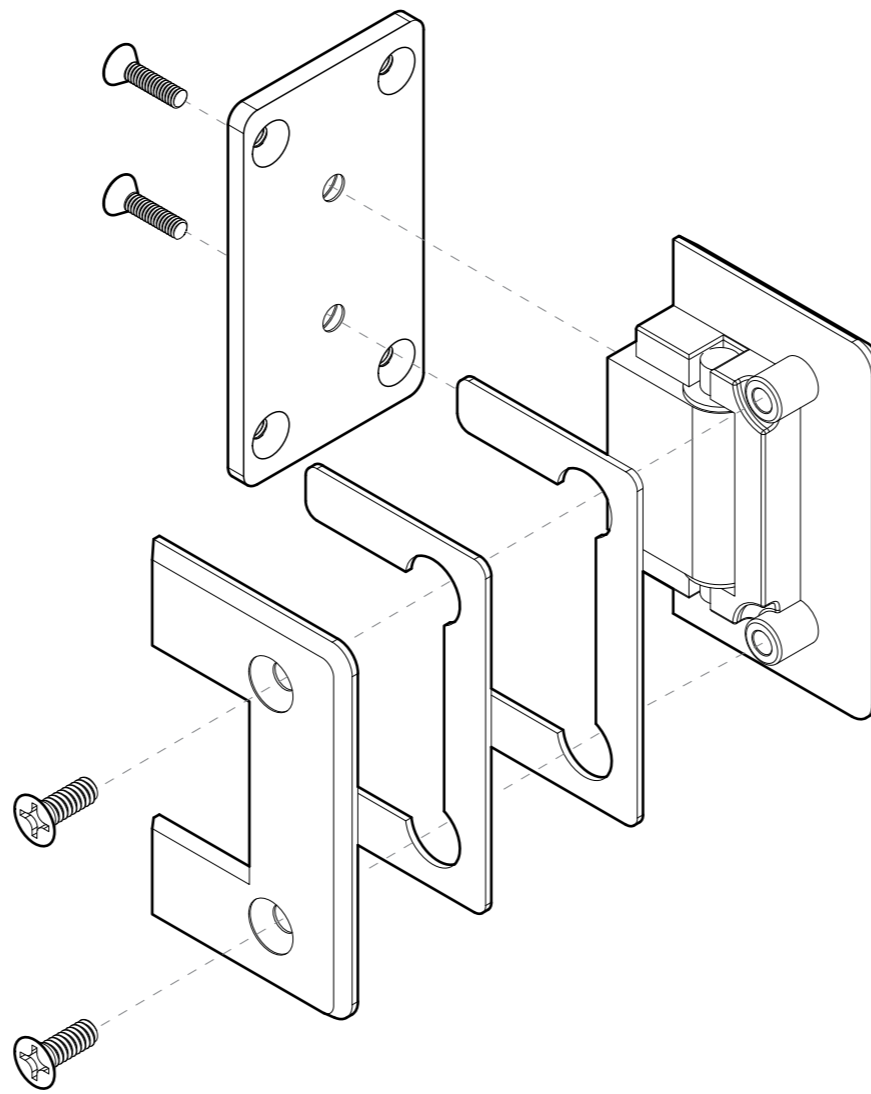

FRONT

BACK

GLASS CUT OUT

10101 NW 79th Ave  
Hialeah Gardens, FL 33016  
Phone: (877) 658-9008  
Fax: (888) 280-2285

Product: **Wall-to-Glass Full Back Bilboa Hinge**  
Code: H301  
Material: Solid Brass

Specifications:  
Glass thickness: 3/8" (10 mm) to 1/2" (12 mm).  
Cutout required - Tempered glass only  
Includes: Gaskets and screws for installation.

BEFORE PROCEEDING WITH FABRICATION, PLEASE ENSURE THAT YOU VERIFY ALL MEASUREMENTS. IT IS CRUCIAL TO DOUBLE-CHECK THE SPECIFICATIONS TO AVOID ANY DISCREPANCIES. FOR THE MOST UP-TO-DATE TECHNICAL SPECSHEETS AND CUTOUTS, KINDLY VISIT [GLASSHARDWARE.COM](http://GLASSHARDWARE.COM).

Date: 11/13/24

Sheet N°: 1/2

**TOP VIEW**

**SIDE VIEW**

**FRONT VIEW**

**BACK VIEW**

10101 NW 79th Ave  
Hialeah Gardens, FL 33016  
Phone: (877) 658-9008  
Fax: (888) 280-2285

Product: **Wall-to-Glass Full Back Bilboa Hinge**  
Code: H301  
Material: Solid Brass

**Specifications:**  
Glass thickness: 3/8" (10 mm) to 1/2" (12 mm).  
Cutout required - Tempered glass only  
Includes: Gaskets and screws for installation.

BEFORE PROCEEDING WITH FABRICATION, PLEASE ENSURE THAT YOU VERIFY ALL MEASUREMENTS. IT IS CRUCIAL TO DOUBLE-CHECK THE SPECIFICATIONS TO AVOID ANY DISCREPANCIES. FOR THE MOST UP-TO-DATE TECHNICAL SPECSHEETS AND CUTOUTS, KINDLY VISIT [GLASSHARDWARE.COM](http://GLASSHARDWARE.COM).