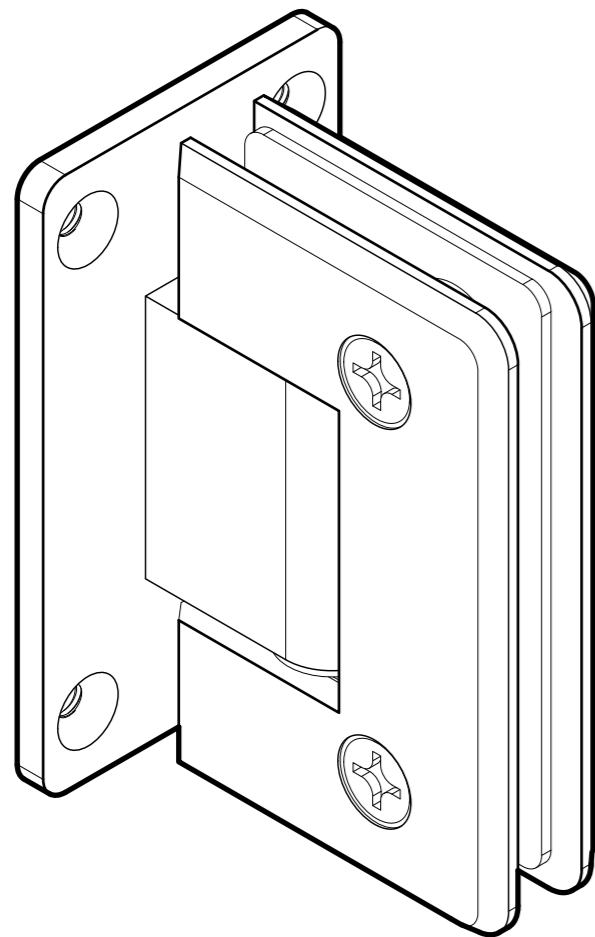

FRONT

BACK

GLASS CUT OUT

10101 NW 79th Ave  
Hialeah Gardens, FL 33016  
Phone: (877) 658-9008  
Fax: (888) 280-2285

Product: **Wall-to-Glass Full Back Bilboa Hinge**  
Code: H301  
Material: Solid Brass

Specifications:  
Glass thickness: 3/8" (10 mm) to 1/2" (12 mm).  
Cutout required - Tempered glass only  
Includes: Gaskets and screws for installation.

**Specifications:**  
Glass thickness: 3/8" (10 mm) to 1/2" (12 mm).  
Cutout required - Tempered glass only  
Includes: Gaskets and screws for installation.

BEFORE PROCEEDING WITH FABRICATION, PLEASE ENSURE THAT YOU VERIFY ALL MEASUREMENTS. IT IS CRUCIAL TO DOUBLE-CHECK THE SPECIFICATIONS TO AVOID ANY DISCREPANCIES. FOR THE MOST UP-TO-DATE TECHNICAL SPECSHEETS AND CUTOUTS, KINDLY VISIT [GLASSHARDWARE.COM](http://GLASSHARDWARE.COM).