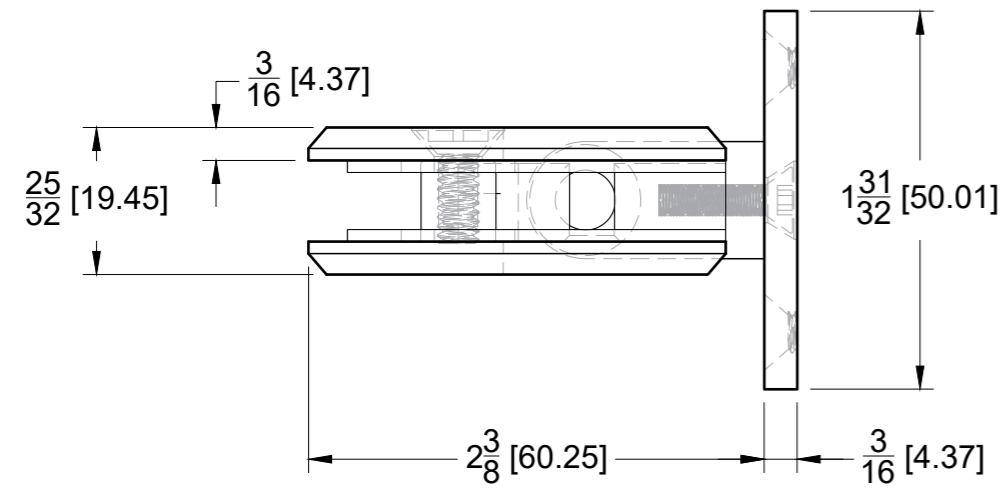

TOP VIEW

SIDE VIEW

FRONT VIEW

BACK VIEW

10101 NW 79th Ave
Hialeah Gardens, FL 33016
Phone: (877) 658-9008
Fax: (888) 280-2285

Product: **Wall-to-Glass Full Back Bilboa Hinge**
Code: H301
Material: Solid Brass

Specifications:
Glass thickness: 3/8" (10 mm) to 1/2" (12 mm).
Cutout required - Tempered glass only
Includes: Gaskets and screws for installation.

BEFORE PROCEEDING WITH FABRICATION, PLEASE ENSURE THAT YOU VERIFY ALL MEASUREMENTS. IT IS CRUCIAL TO DOUBLE-CHECK THE SPECIFICATIONS TO AVOID ANY DISCREPANCIES. FOR THE MOST UP-TO-DATE TECHNICAL SPECSHEETS AND CUTOUTS, KINDLY VISIT GLASSHARDWARE.COM.

Date: 11/13/24

Sheet N°: 2/2