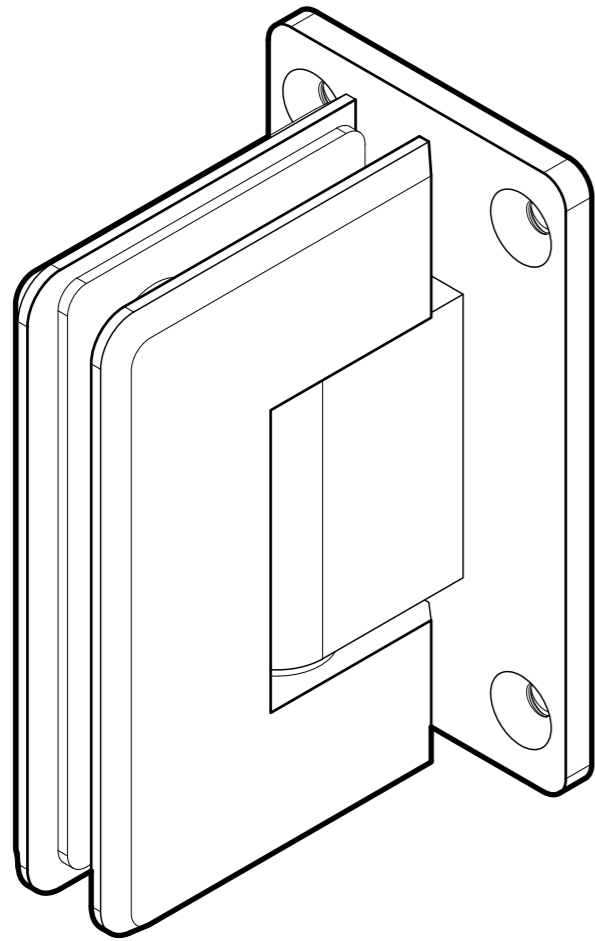

FRONT

BACK

GLASS CUT OUT

10101 NW 79th Ave  
Hialeah Gardens, FL 33016  
Phone: (877) 658-9008  
Fax: (888) 280-2285

Product: **Wall-to-Glass Full Back Bilboa Hinge**  
Code: H301  
Material: Solid Brass

Specifications:  
Glass thickness: 3/8" (10 mm) to 1/2" (12 mm).  
Cutout required - Tempered glass only  
Includes: Gaskets and screws for installation.

**Specifications:**  
Glass thickness: 3/8" (10 mm) to 1/2" (12 mm).  
Cutout required - Tempered glass only  
Includes: Gaskets and screws for installation.

BEFORE PROCEEDING WITH FABRICATION, PLEASE ENSURE THAT YOU VERIFY ALL MEASUREMENTS. IT IS CRUCIAL TO DOUBLE-CHECK THE SPECIFICATIONS TO AVOID ANY DISCREPANCIES. FOR THE MOST UP-TO-DATE TECHNICAL SPECSHEETS AND CUTOUTS, KINDLY VISIT [GLASSHARDWARE.COM](http://GLASSHARDWARE.COM).