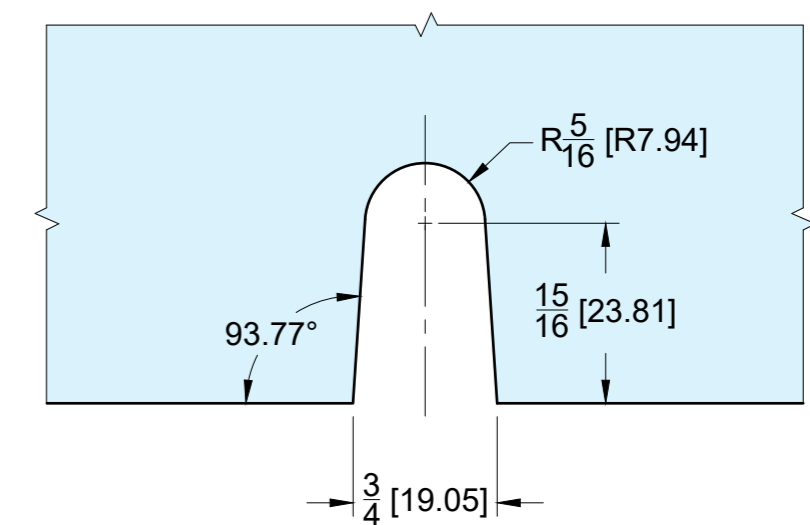

TOP VIEW

FRONT VIEW

GLASS CUT OUT

10101 NW 79th Ave
 Hialeah Gardens, FL 33016
 Phone: (877) 658-9008
 Fax: (888) 280-2285

Product: **Oversized Wall-to-Glass Bilboa Clamp**
 Code: GC53
 Material: Solid Brass

Specifications:
 Glass thickness: 3/8" (10 mm) to 1/2" (12 mm).
 Cutout required - Tempered glass only
 Includes: Screws and gaskets for installation

BEFORE PROCEEDING WITH FABRICATION, PLEASE ENSURE THAT YOU VERIFY ALL MEASUREMENTS. IT IS CRUCIAL TO DOUBLE-CHECK THE SPECIFICATIONS TO AVOID ANY DISCREPANCIES. FOR THE MOST UP-TO-DATE TECHNICAL SPECSHEETS AND CUTOUTS, KINDLY VISIT GLASSHARDWARE.COM.
 Date: 11/22/24