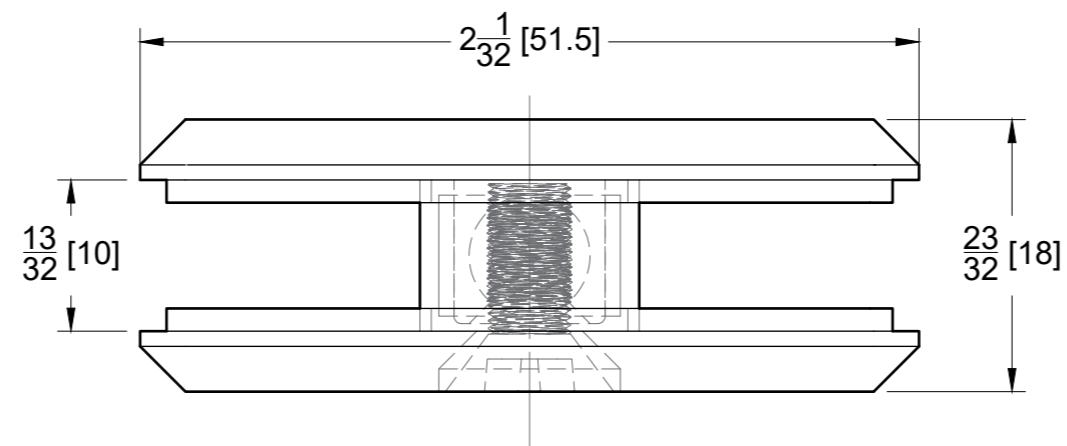

TOP VIEW

FRONT VIEW

GLASS CUT OUT

10101 NW 79th Ave
 Hialeah Gardens, FL 33016
 Phone: (877) 658-9008
 Fax: (888) 280-2285

Product: **Oversized Wall-to-Glass Bilboa Clamp**
 Code: GC53
 Material: Solid Brass

Specifications:
 Glass thickness: 3/8" (10 mm) to 1/2" (12 mm).
 Cutout required - Tempered glass only
 Includes: Screws and gaskets for installation

BEFORE PROCEEDING WITH FABRICATION, PLEASE ENSURE THAT YOU VERIFY ALL MEASUREMENTS. IT IS CRUCIAL TO DOUBLE-CHECK THE SPECIFICATIONS TO AVOID ANY DISCREPANCIES. FOR THE MOST UP-TO-DATE TECHNICAL SPECSHEETS AND CUTOUTS, KINDLY VISIT GLASSHARDWARE.COM.
 Date: 11/22/24