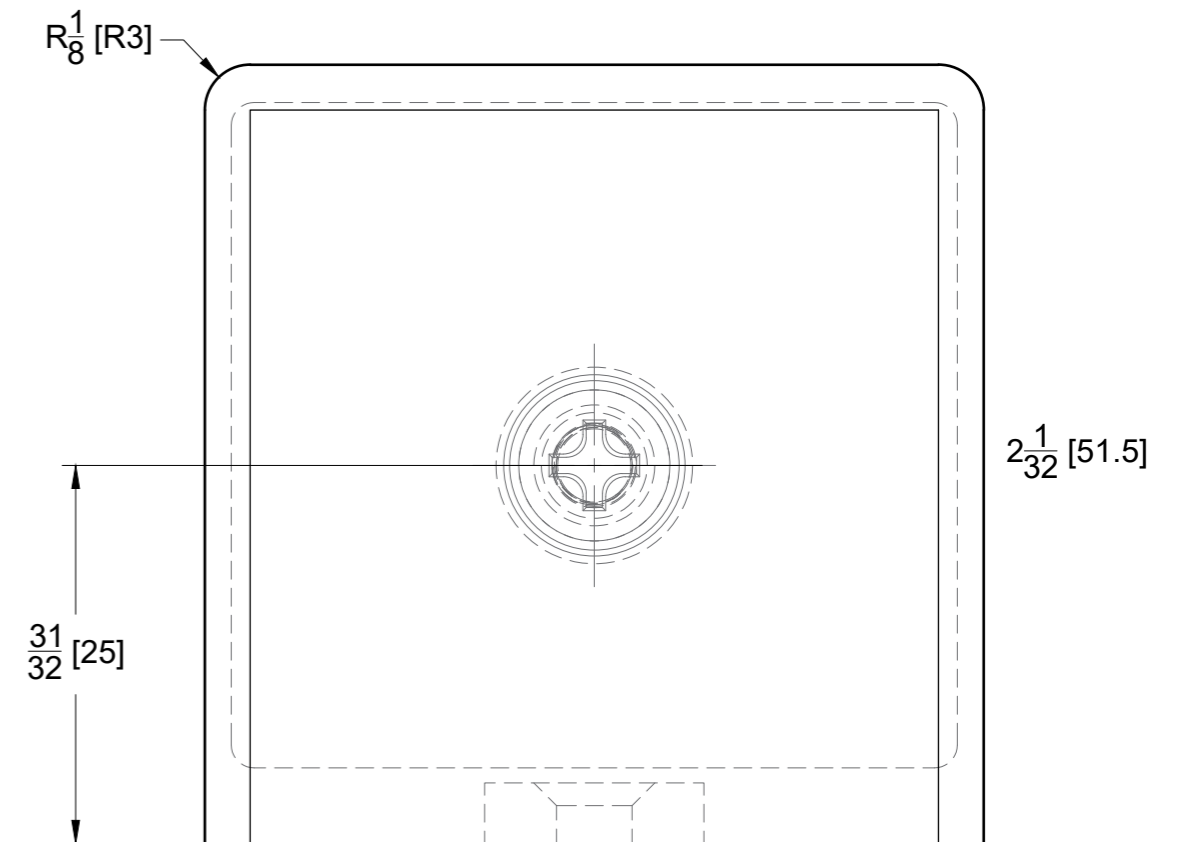

TOP VIEW

FRONT VIEW

GLASS CUT OUT

10101 NW 79th Ave
 Hialeah Gardens, FL 33016
 Phone: (877) 658-9008
 Fax: (888) 280-2285

Product: **Oversized Wall-to-Glass Bilboa Clamp**
 Code: GC53
 Material: Solid Brass

Specifications:
 Glass thickness: 3/8" (10 mm) to 1/2" (12 mm).
 Cutout required - Tempered glass only
 Includes: Screws and gaskets for installation

BEFORE PROCEEDING WITH FABRICATION, PLEASE ENSURE THAT YOU VERIFY ALL MEASUREMENTS. IT IS CRUCIAL TO DOUBLE-CHECK THE SPECIFICATIONS TO AVOID ANY DISCREPANCIES. FOR THE MOST UP-TO-DATE TECHNICAL SPECSHEETS AND CUTOUTS, KINDLY VISIT GLASSHARDWARE.COM.
 Date: 11/22/24