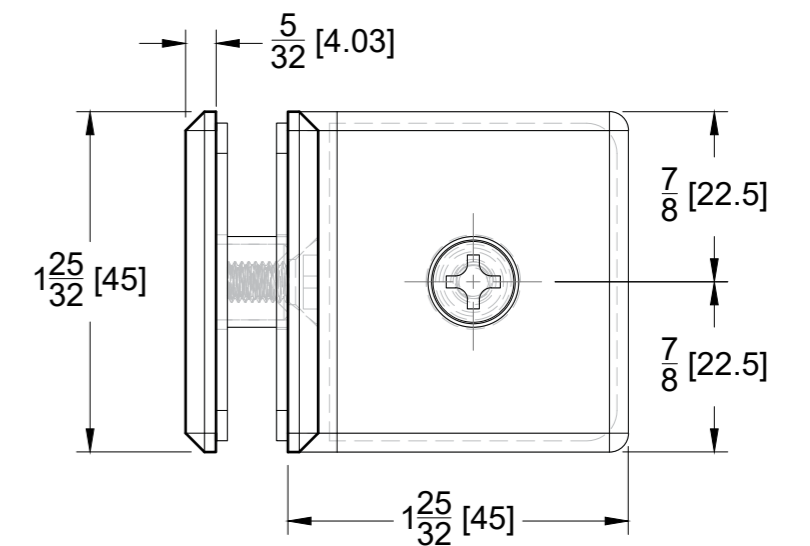

FRONT

TOP VIEW

BACK

SIDE VIEW

FRONT VIEW

**GLASS CUT OUT**

(Glass Thickness 3/8 - 9.5 mm)

(Gap 1/16 - 1.5 mm)