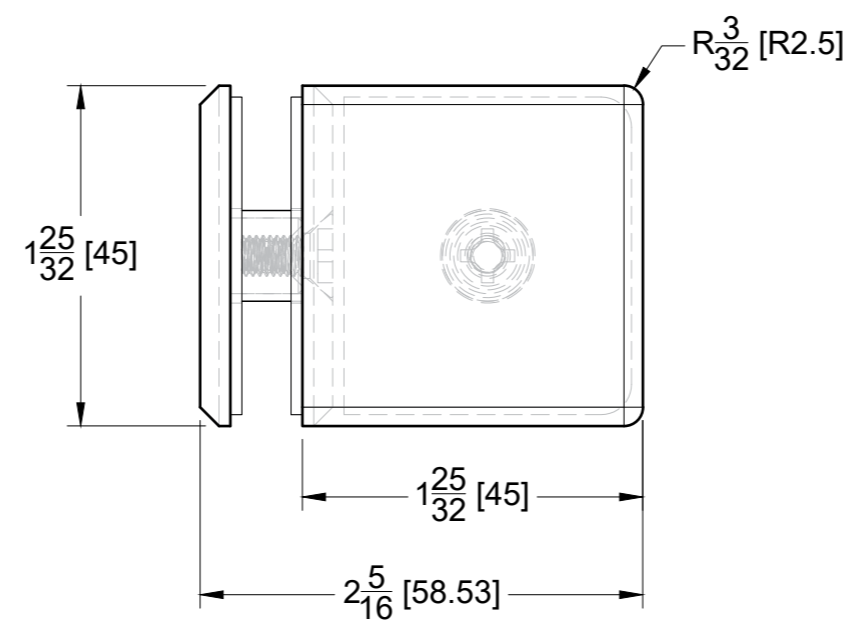

FRONT

TOP VIEW

BACK

SIDE VIEW

FRONT VIEW

**GLASS CUT OUT**

(Glass Thickness 3/8 - 9.5 mm)

(Gap 1/16 - 1.5 mm)