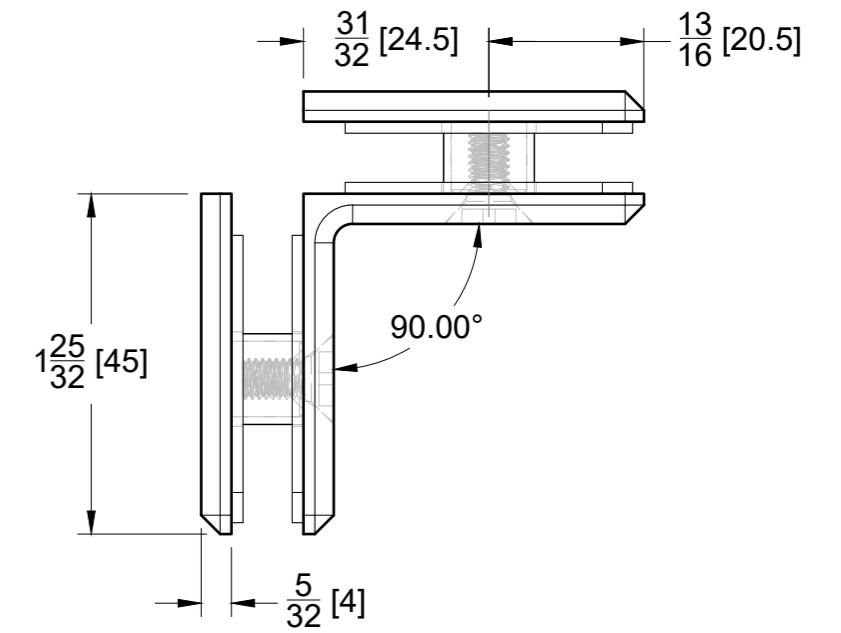

FRONT

TOP VIEW

BACK

SIDE VIEW

FRONT VIEW

**GLASS CUT OUT**

(Glass Thickness 3/8 - 9.5 mm)

(Gap 1/16 - 1.5 mm)