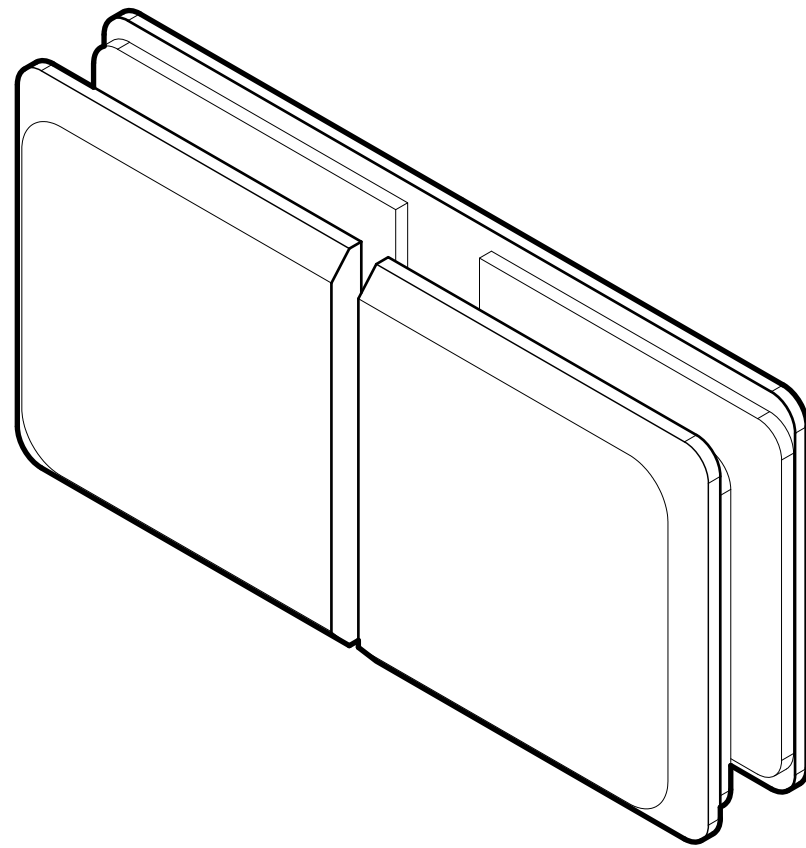

FRONT

GLASS CUT OUT

TOP VIEW

SIDE VIEW

BACK

FRONT VIEW

BACK VIEW

10101 NW 79th Ave
Hialeah Gardens, FL 33016
Phone: (877) 658-9008
Fax: (888) 280-2285

Product: **Glass-to-Glass 180 Degree Bilboa
Clamp (Split Face)**

Code: GC43A

Material: Solid Brass

Specifications:

Glass thickness: 3/8" (10 mm) to 1/2" (12 mm).
Cutout required - Tempered glass only

BEFORE PROCEEDING WITH FABRICATION, PLEASE ENSURE THAT YOU VERIFY ALL MEASUREMENTS. IT IS CRUCIAL TO DOUBLE-CHECK THE SPECIFICATIONS TO AVOID ANY DISCREPANCIES. FOR THE MOST UP-TO-DATE TECHNICAL SPECSHEETS AND CUTOUTS, KINDLY VISIT GLASSHARDWARE.COM.

Date: 11/12/24