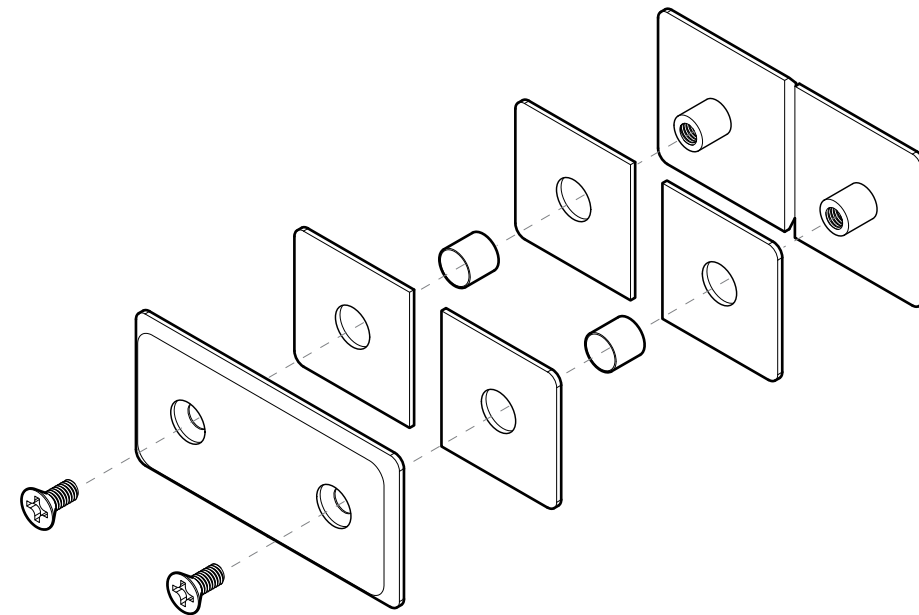

GLASS CUT OUT