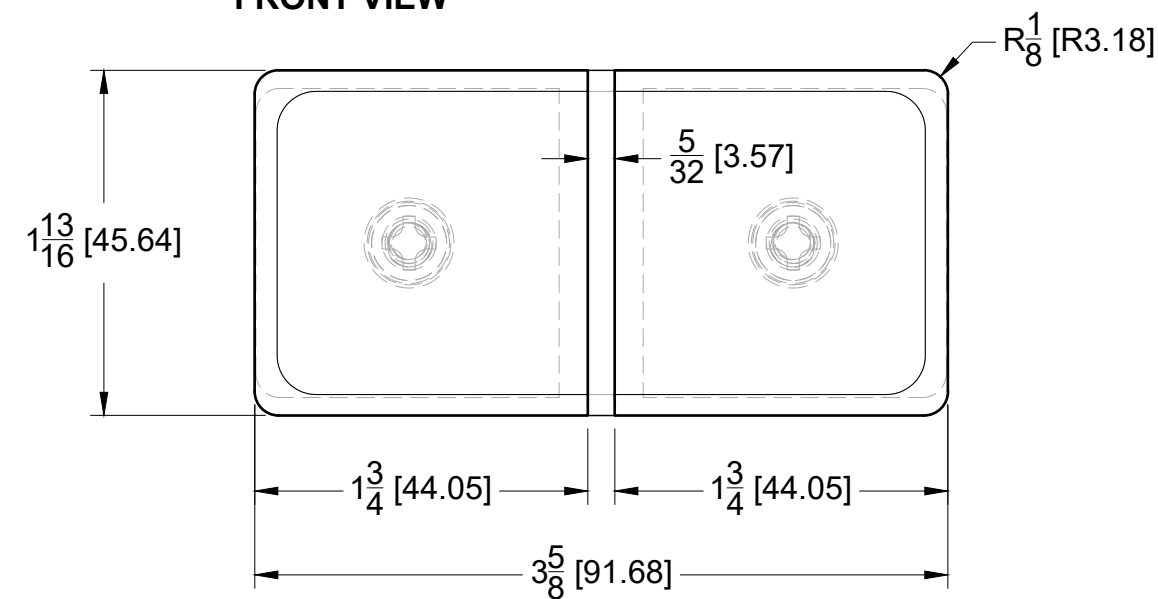

FRONT

GLASS CUT OUT

TOP VIEW

SIDE VIEW

BACK

FRONT VIEW

BACK VIEW

10101 NW 79th Ave
Hialeah Gardens, FL 33016
Phone: (877) 658-9008
Fax: (888) 280-2285

Product: **Glass-to-Glass 180 Degree Bilboa
Clamp (Split Face)**

Code: GC43A

Material: Solid Brass

Specifications:

Glass thickness: 3/8" (10 mm) to 1/2" (12 mm).
Cutout required - Tempered glass only

BEFORE PROCEEDING WITH FABRICATION, PLEASE ENSURE THAT YOU VERIFY ALL MEASUREMENTS. IT IS CRUCIAL TO DOUBLE-CHECK THE SPECIFICATIONS TO AVOID ANY DISCREPANCIES. FOR THE MOST UP-TO-DATE TECHNICAL SPECSHEETS AND CUTOUTS, KINDLY VISIT GLASSHARDWARE.COM.

Date: 11/12/24