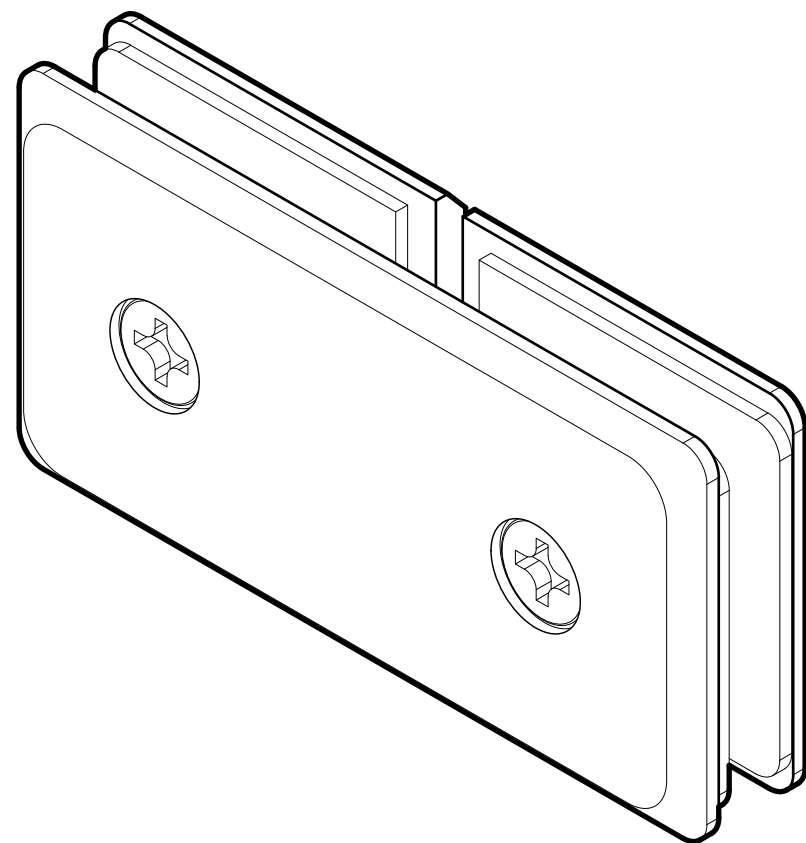

FRONT

GLASS CUT OUT

TOP VIEW

SIDE VIEW

BACK

FRONT VIEW

BACK VIEW

10101 NW 79th Ave
Hialeah Gardens, FL 33016
Phone: (877) 658-9008
Fax: (888) 280-2285

Product: **Glass-to-Glass 180 Degree Bilboa
Clamp (Split Face)**

Code: GC43A

Material: Solid Brass

Specifications:

Glass thickness: 3/8" (10 mm) to 1/2" (12 mm).
Cutout required - Tempered glass only

BEFORE PROCEEDING WITH FABRICATION, PLEASE ENSURE THAT YOU VERIFY ALL MEASUREMENTS. IT IS CRUCIAL TO DOUBLE-CHECK THE SPECIFICATIONS TO AVOID ANY DISCREPANCIES. FOR THE MOST UP-TO-DATE TECHNICAL SPECSHEETS AND CUTOUTS, KINDLY VISIT GLASSHARDWARE.COM.

Date: 11/12/24