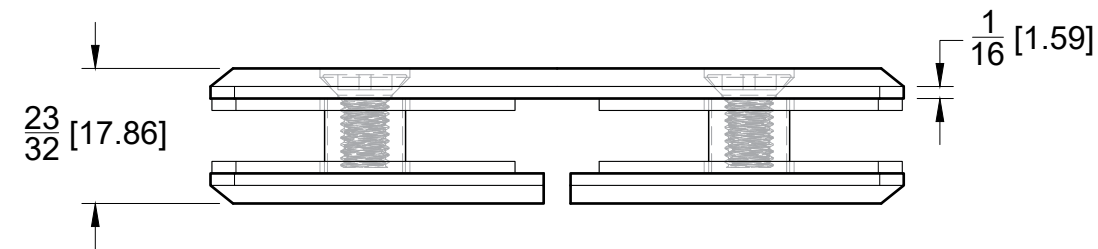

FRONT

GLASS CUT OUT

TOP VIEW

SIDE VIEW

BACK

FRONT VIEW

BACK VIEW

10101 NW 79th Ave
Hialeah Gardens, FL 33016
Phone: (877) 658-9008
Fax: (888) 280-2285

Product: **Glass-to-Glass 180 Degree Bilboa
Clamp (Split Face)**

Code: GC43A

Material: Solid Brass

Specifications:

Glass thickness: 3/8" (10 mm) to 1/2" (12 mm).
Cutout required - Tempered glass only

BEFORE PROCEEDING WITH FABRICATION, PLEASE ENSURE THAT YOU VERIFY ALL MEASUREMENTS. IT IS CRUCIAL TO DOUBLE-CHECK THE SPECIFICATIONS TO AVOID ANY DISCREPANCIES. FOR THE MOST UP-TO-DATE TECHNICAL SPECSHEETS AND CUTOUTS, KINDLY VISIT GLASSHARDWARE.COM.

Date: 11/12/24