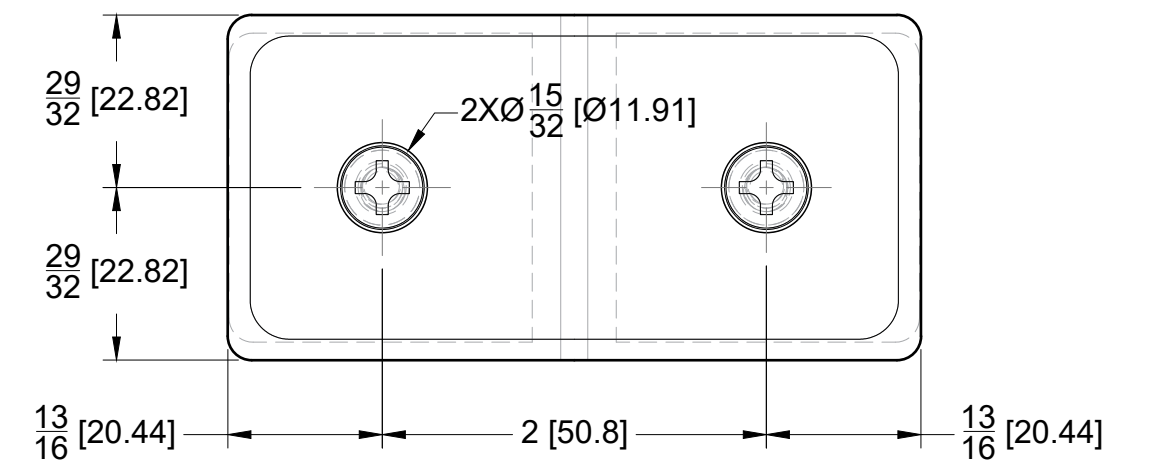

BACK VIEW

10101 NW 79th Ave
Hialeah Gardens, FL 33016
Phone: (877) 658-9008
Fax: (888) 280-2285

Product: **Glass-to-Glass 180 Degree Bilboa
Clamp (Split Face)**

Code: GC43A

Material: Solid Brass

Specifications:

Glass thickness: 3/8" (10 mm) to 1/2" (12 mm).
Cutout required - Tempered glass only

BEFORE PROCEEDING WITH FABRICATION, PLEASE ENSURE THAT YOU VERIFY ALL MEASUREMENTS. IT IS CRUCIAL TO DOUBLE-CHECK THE SPECIFICATIONS TO AVOID ANY DISCREPANCIES. FOR THE MOST UP-TO-DATE TECHNICAL SPECSHEETS AND CUTOUTS, KINDLY VISIT GLASSHARDWARE.COM.

Date: 11/12/24