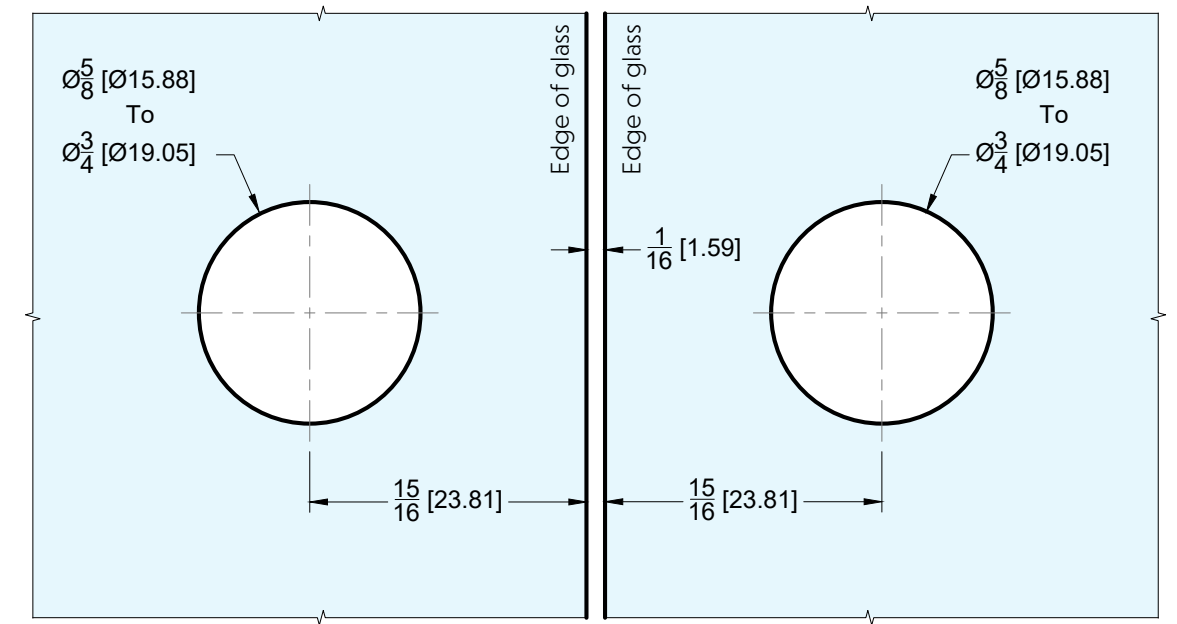

GLASS CUT OUT