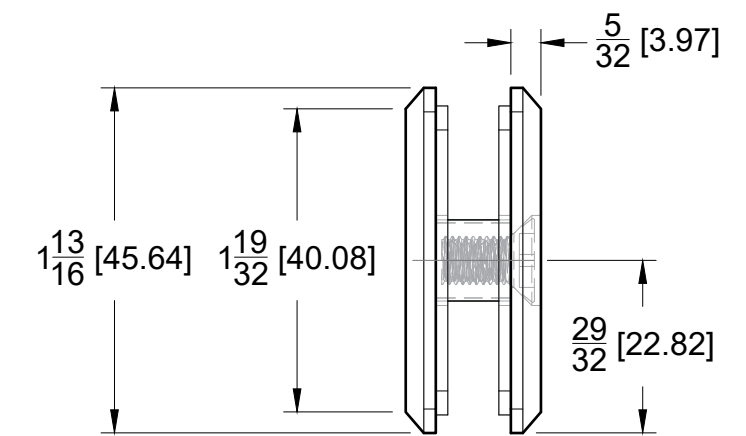

FRONT

GLASS CUT OUT

TOP VIEW

SIDE VIEW

BACK

FRONT VIEW

BACK VIEW

10101 NW 79th Ave
Hialeah Gardens, FL 33016
Phone: (877) 658-9008
Fax: (888) 280-2285

Product: **Glass-to-Glass 180 Degree Bilboa
Clamp (Split Face)**

Code: GC43A

Material: Solid Brass

Specifications:

Glass thickness: 3/8" (10 mm) to 1/2" (12 mm).
Cutout required - Tempered glass only

BEFORE PROCEEDING WITH FABRICATION, PLEASE ENSURE THAT YOU VERIFY ALL MEASUREMENTS. IT IS CRUCIAL TO DOUBLE-CHECK THE SPECIFICATIONS TO AVOID ANY DISCREPANCIES. FOR THE MOST UP-TO-DATE TECHNICAL SPECSHEETS AND CUTOUTS, KINDLY VISIT GLASSHARDWARE.COM.

Date: 11/12/24