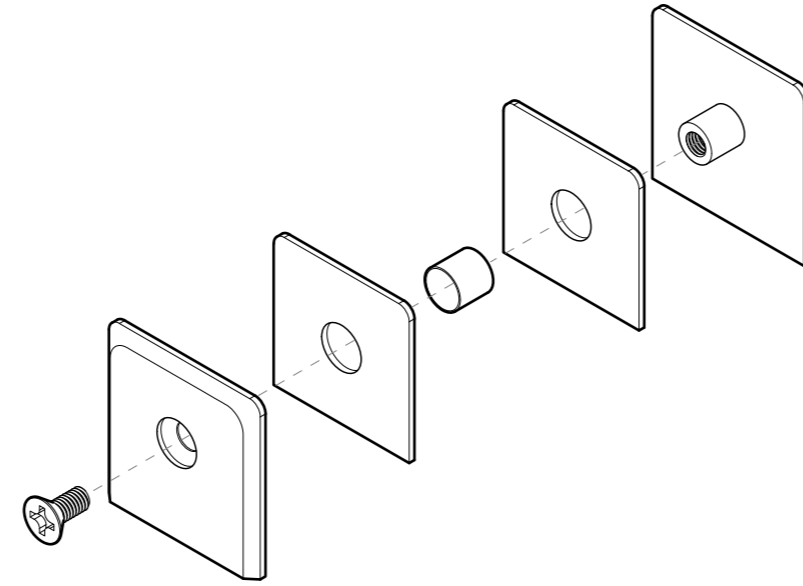

FRONT

BACK

TOP VIEW

FRONT VIEW

SIDE VIEW

BACK VIEW

GLASS CUT OUT

10101 NW 79th Ave
Hialeah Gardens, FL 33016
Phone: (877) 658-9008
Fax: (888) 280-2285

Product:

Wall-to-Glass Bilboa Clamp

Code:

GC43

Material:

Solid Brass

Specifications:

Glass thickness: 3/8" (10 mm) to 1/2" (12 mm).
Cutout required - Tempered glass only

BEFORE PROCEEDING WITH FABRICATION, PLEASE ENSURE THAT YOU VERIFY ALL MEASUREMENTS. IT IS CRUCIAL TO DOUBLE-CHECK THE SPECIFICATIONS TO AVOID ANY DISCREPANCIES. FOR THE MOST UP-TO-DATE TECHNICAL SPECSHEETS AND CUTOUTS, KINDLY VISIT GLASSHARDWARE.COM.

Date: 11/12/24