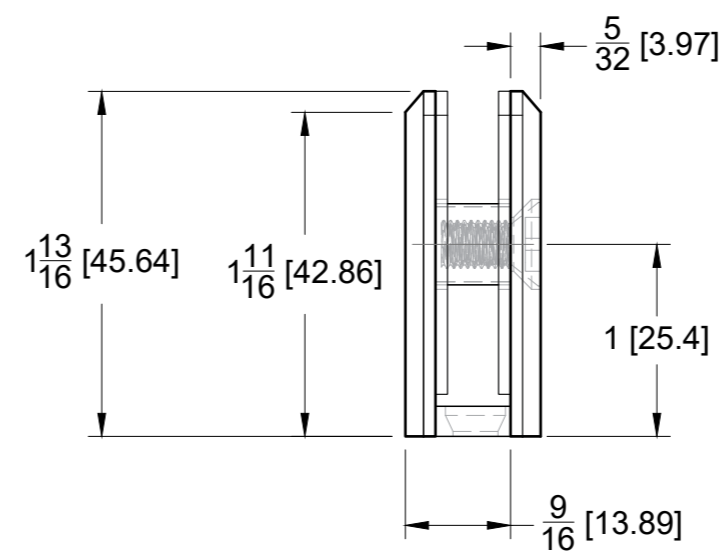

FRONT

BACK

TOP VIEW

FRONT VIEW

SIDE VIEW

BACK VIEW

GLASS CUT OUT

10101 NW 79th Ave
Hialeah Gardens, FL 33016
Phone: (877) 658-9008
Fax: (888) 280-2285

Product:

Wall-to-Glass Bilboa Clamp

Code:

GC43

Material:

Solid Brass

Specifications:

Glass thickness: 3/8" (10 mm) to 1/2" (12 mm).
Cutout required - Tempered glass only

BEFORE PROCEEDING WITH FABRICATION, PLEASE ENSURE THAT YOU VERIFY ALL MEASUREMENTS. IT IS CRUCIAL TO DOUBLE-CHECK THE SPECIFICATIONS TO AVOID ANY DISCREPANCIES. FOR THE MOST UP-TO-DATE TECHNICAL SPECSHEETS AND CUTOUTS, KINDLY VISIT GLASSHARDWARE.COM.

Date: 11/12/24