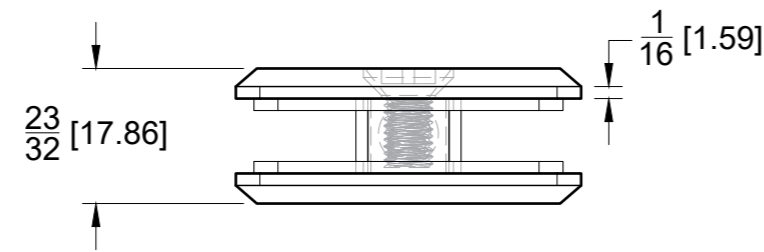

FRONT

BACK

TOP VIEW

FRONT VIEW

SIDE VIEW

BACK VIEW

GLASS CUT OUT

10101 NW 79th Ave
Hialeah Gardens, FL 33016
Phone: (877) 658-9008
Fax: (888) 280-2285

Product:

Wall-to-Glass Bilboa Clamp

Code:

GC43

Material:

Solid Brass

Specifications:

Glass thickness: 3/8" (10 mm) to 1/2" (12 mm).
Cutout required - Tempered glass only

BEFORE PROCEEDING WITH FABRICATION, PLEASE ENSURE THAT YOU VERIFY ALL MEASUREMENTS. IT IS CRUCIAL TO DOUBLE-CHECK THE SPECIFICATIONS TO AVOID ANY DISCREPANCIES. FOR THE MOST UP-TO-DATE TECHNICAL SPECSHEETS AND CUTOUTS, KINDLY VISIT GLASSHARDWARE.COM.

Date: 11/12/24