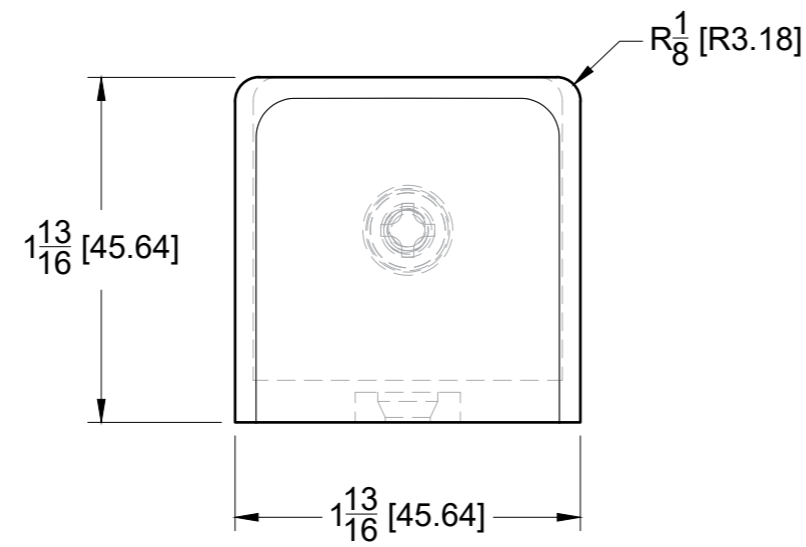

FRONT

BACK

TOP VIEW

FRONT VIEW

SIDE VIEW

BACK VIEW

GLASS CUT OUT

10101 NW 79th Ave
Hialeah Gardens, FL 33016
Phone: (877) 658-9008
Fax: (888) 280-2285

Product:

Wall-to-Glass Bilboa Clamp

Code:

GC43

Material:

Solid Brass

Specifications:

Glass thickness: 3/8" (10 mm) to 1/2" (12 mm).
Cutout required - Tempered glass only

BEFORE PROCEEDING WITH FABRICATION, PLEASE ENSURE THAT YOU VERIFY ALL MEASUREMENTS. IT IS CRUCIAL TO DOUBLE-CHECK THE SPECIFICATIONS TO AVOID ANY DISCREPANCIES. FOR THE MOST UP-TO-DATE TECHNICAL SPECSHEETS AND CUTOUTS, KINDLY VISIT GLASSHARDWARE.COM.

Date: 11/12/24