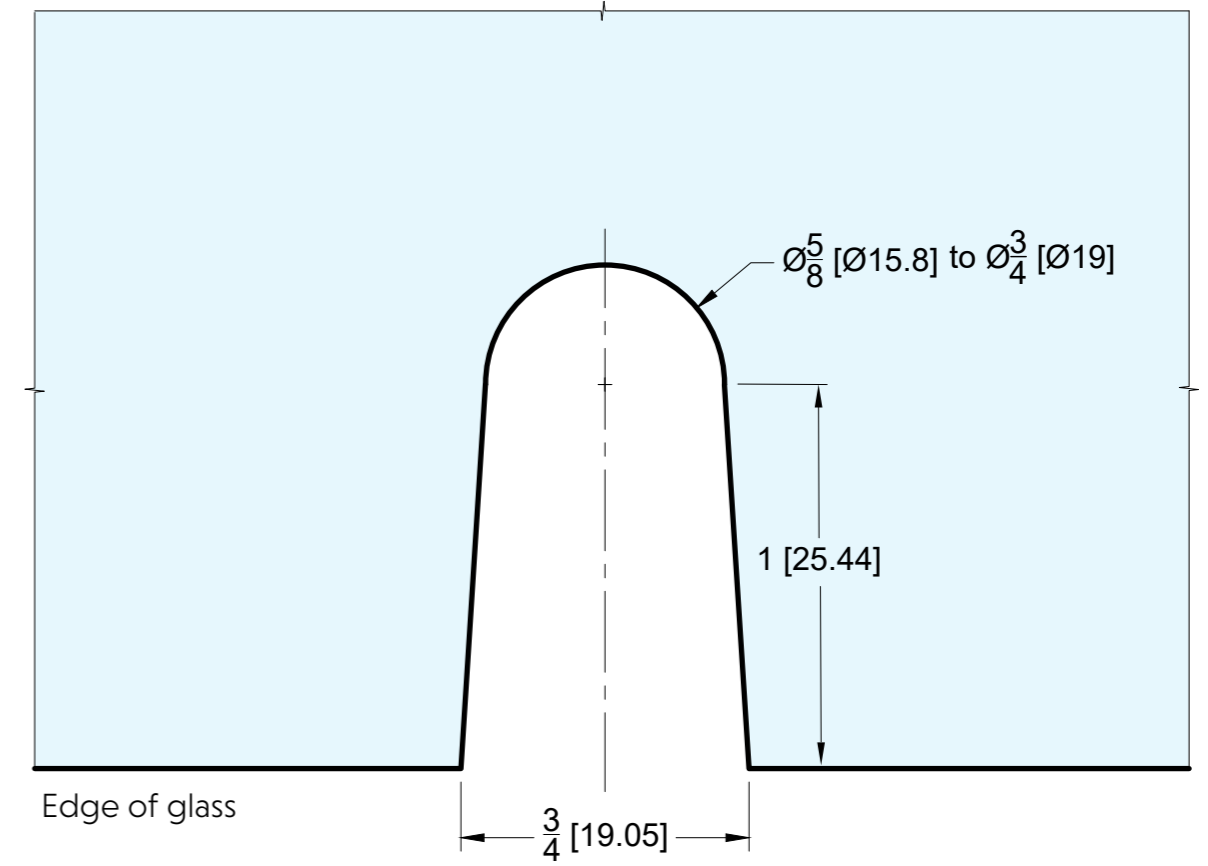

FRONT

BACK

TOP VIEW

FRONT VIEW

SIDE VIEW

BACK VIEW

GLASS CUT OUT

10101 NW 79th Ave
Hialeah Gardens, FL 33016
Phone: (877) 658-9008
Fax: (888) 280-2285

Product:

Wall-to-Glass Bilboa Clamp

Code:

GC43

Material:

Solid Brass

Specifications:

Glass thickness: 3/8" (10 mm) to 1/2" (12 mm).
Cutout required - Tempered glass only