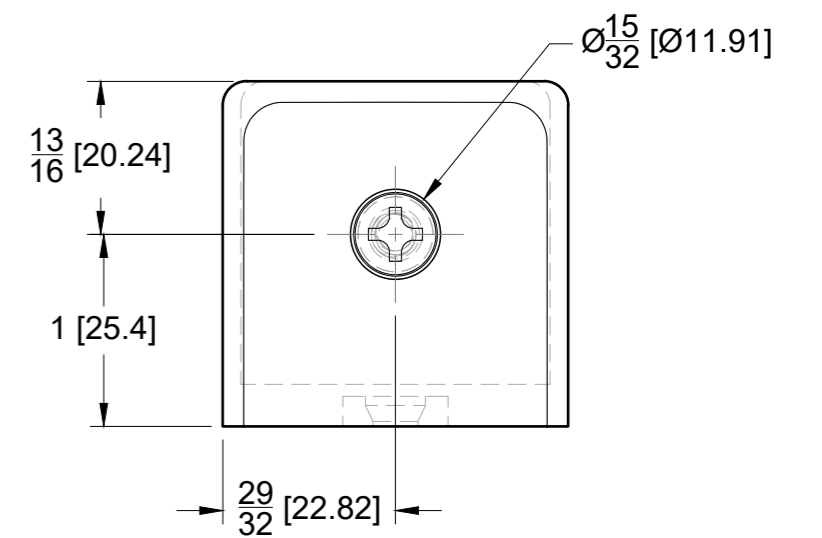

FRONT

BACK

TOP VIEW

FRONT VIEW

SIDE VIEW

BACK VIEW

GLASS CUT OUT

10101 NW 79th Ave
Hialeah Gardens, FL 33016
Phone: (877) 658-9008
Fax: (888) 280-2285

Product:

Wall-to-Glass Bilboa Clamp

Code:

GC43

Material:

Solid Brass

Specifications:

Glass thickness: 3/8" (10 mm) to 1/2" (12 mm).
Cutout required - Tempered glass only

BEFORE PROCEEDING WITH FABRICATION, PLEASE ENSURE THAT YOU VERIFY ALL MEASUREMENTS. IT IS CRUCIAL TO DOUBLE-CHECK THE SPECIFICATIONS TO AVOID ANY DISCREPANCIES. FOR THE MOST UP-TO-DATE TECHNICAL SPECSHEETS AND CUTOUTS, KINDLY VISIT GLASSHARDWARE.COM.

Date: 11/12/24