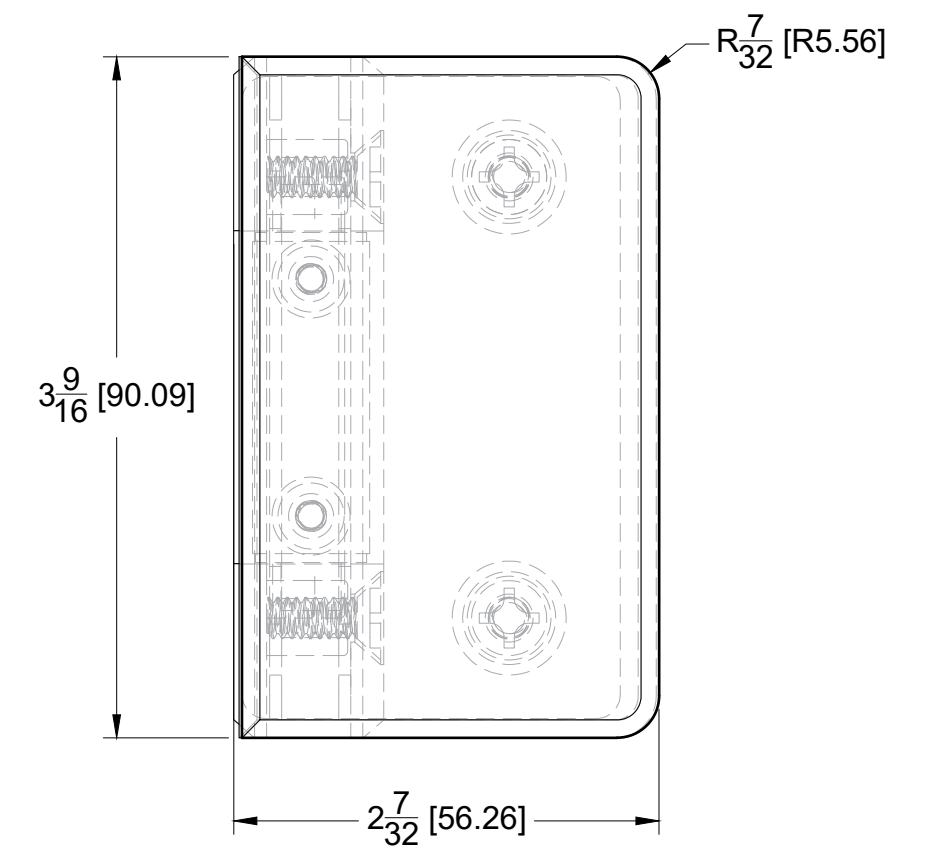

Specifications:  
Glass thickness: 3/8" (10 mm) to 1/2" (12 mm).  
Cutout required - Tempered glass only  
Includes: Four clear gaskets

BEFORE PROCEEDING WITH FABRICATION, PLEASE ENSURE THAT YOU VERIFY ALL MEASUREMENTS. IT IS CRUCIAL TO DOUBLE-CHECK THE SPECIFICATIONS TO AVOID ANY DISCREPANCIES. FOR THE MOST UP-TO-DATE TECHNICAL SPECSHEETS AND CUTOUTS, KINDLY VISIT [GLASSHARDWARE.COM](http://GLASSHARDWARE.COM).

Date: 10/25/24

Sheet N°: 1/2

**TOP VIEW**

**SIDE VIEW**

**FRONT VIEW**

**BACK VIEW**

10101 NW 79th Ave  
 Hialeah Gardens, FL 33016  
 Phone: (877) 658-9008  
 Fax: (888) 280-2285

Product: **Glass-to-Glass 90 Degree Bilboa Hinge**  
 Code: H304  
 Material: Solid Brass

**Specifications:**  
 Glass thickness: 3/8" (10 mm) to 1/2" (12 mm).  
 Cutout required - Tempered glass only  
 Includes: Four clear gaskets

BEFORE PROCEEDING WITH FABRICATION, PLEASE ENSURE THAT YOU VERIFY ALL MEASUREMENTS. IT IS CRUCIAL TO DOUBLE-CHECK THE SPECIFICATIONS TO AVOID ANY DISCREPANCIES. FOR THE MOST UP-TO-DATE TECHNICAL SPECSHEETS AND CUTOUTS, KINDLY VISIT [GLASSHARDWARE.COM](http://GLASSHARDWARE.COM).