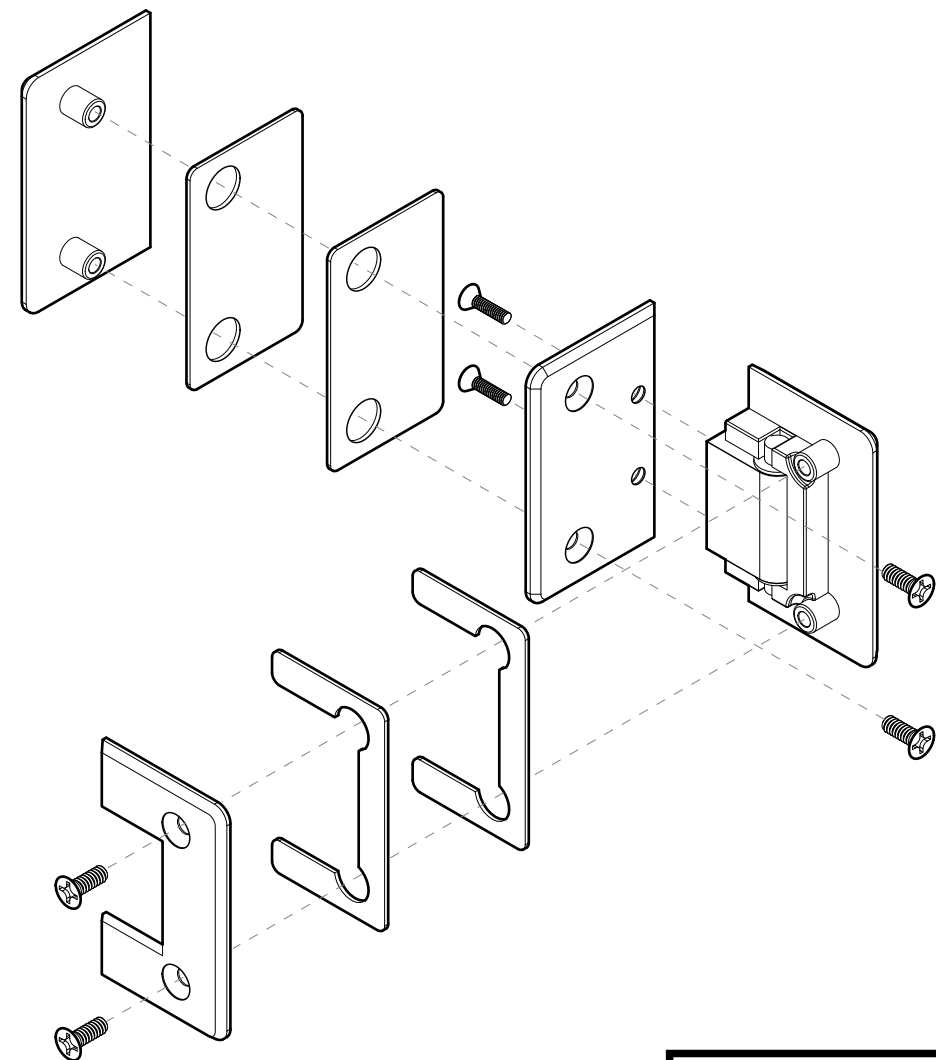

FRONT

BACK

GLASS CUT OUT

10101 NW 79th Ave  
Hialeah Gardens, FL 33016  
Phone: (877) 658-9008  
Fax: (888) 280-2285

Product: **Glass-to-Glass 90 Degree Bilboa Hinge**  
Code: H304  
Material: Solid Brass

Specifications:  
Glass thickness: 3/8" (10 mm) to 1/2" (12 mm).  
Cutout required - Tempered glass only  
Includes: Four clear gaskets

BEFORE PROCEEDING WITH FABRICATION, PLEASE ENSURE THAT YOU VERIFY ALL MEASUREMENTS. IT IS CRUCIAL TO DOUBLE-CHECK THE SPECIFICATIONS TO AVOID ANY DISCREPANCIES. FOR THE MOST UP-TO-DATE TECHNICAL SPECSHEETS AND CUTOUTS, KINDLY VISIT [GLASSHARDWARE.COM](http://GLASSHARDWARE.COM).

**Specifications:**  
 Glass thickness: 3/8" (10 mm) to 1/2" (12 mm).  
 Cutout required - Tempered glass only  
 Includes: Four clear gaskets

BEFORE PROCEEDING WITH FABRICATION, PLEASE ENSURE THAT YOU VERIFY ALL MEASUREMENTS. IT IS CRUCIAL TO DOUBLE-CHECK THE SPECIFICATIONS TO AVOID ANY DISCREPANCIES. FOR THE MOST UP-TO-DATE TECHNICAL SPECSHEETS AND CUTOUTS, KINDLY VISIT [GLASSHARDWARE.COM](http://GLASSHARDWARE.COM).