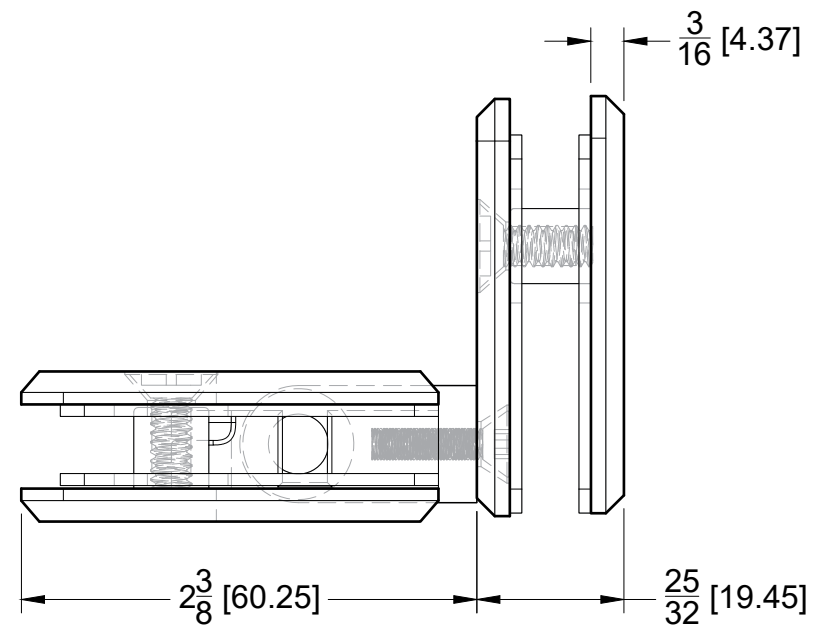

FRONT

BACK

GLASS CUT OUT

10101 NW 79th Ave  
Hialeah Gardens, FL 33016  
Phone: (877) 658-9008  
Fax: (888) 280-2285

Product: **Glass-to-Glass 90 Degree Bilboa Hinge**  
Code: H304  
Material: Solid Brass

Specifications:  
Glass thickness: 3/8" (10 mm) to 1/2" (12 mm).  
Cutout required - Tempered glass only  
Includes: Four clear gaskets

BEFORE PROCEEDING WITH FABRICATION, PLEASE ENSURE THAT YOU VERIFY ALL MEASUREMENTS. IT IS CRUCIAL TO DOUBLE-CHECK THE SPECIFICATIONS TO AVOID ANY DISCREPANCIES. FOR THE MOST UP-TO-DATE TECHNICAL SPECSHEETS AND CUTOUTS, KINDLY VISIT [GLASSHARDWARE.COM](http://GLASSHARDWARE.COM).

Date: 10/25/24

Sheet N°: 1/2

**TOP VIEW**

**SIDE VIEW**

**FRONT VIEW**

**BACK VIEW**

10101 NW 79th Ave  
 Hialeah Gardens, FL 33016  
 Phone: (877) 658-9008  
 Fax: (888) 280-2285

Product: **Glass-to-Glass 90 Degree Bilboa Hinge**  
 Code: H304  
 Material: Solid Brass

**Specifications:**  
 Glass thickness: 3/8" (10 mm) to 1/2" (12 mm).  
 Cutout required - Tempered glass only  
 Includes: Four clear gaskets

BEFORE PROCEEDING WITH FABRICATION, PLEASE ENSURE THAT YOU VERIFY ALL MEASUREMENTS. IT IS CRUCIAL TO DOUBLE-CHECK THE SPECIFICATIONS TO AVOID ANY DISCREPANCIES. FOR THE MOST UP-TO-DATE TECHNICAL SPECSHEETS AND CUTOUTS, KINDLY VISIT [GLASSHARDWARE.COM](http://GLASSHARDWARE.COM).