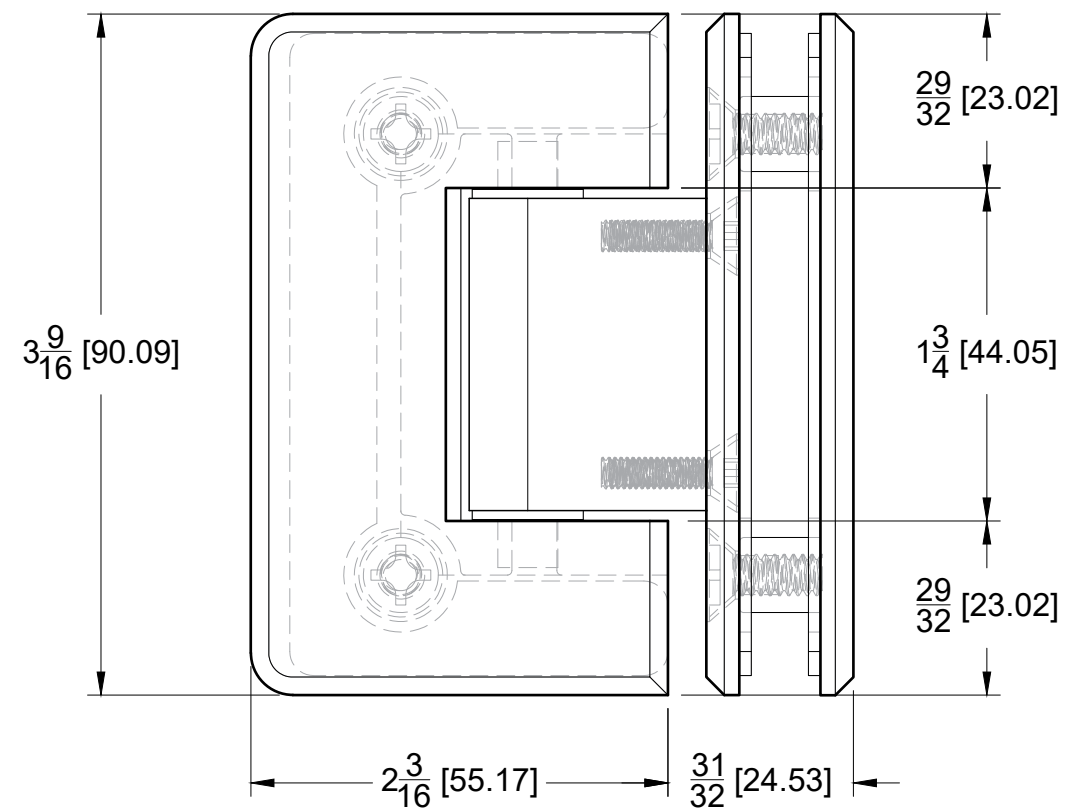

Specifications:  
Glass thickness: 3/8" (10 mm) to 1/2" (12 mm).  
Cutout required - Tempered glass only  
Includes: Four clear gaskets

BEFORE PROCEEDING WITH FABRICATION, PLEASE ENSURE THAT YOU VERIFY ALL MEASUREMENTS. IT IS CRUCIAL TO DOUBLE-CHECK THE SPECIFICATIONS TO AVOID ANY DISCREPANCIES. FOR THE MOST UP-TO-DATE TECHNICAL SPECSHEETS AND CUTOUTS, KINDLY VISIT [GLASSHARDWARE.COM](http://GLASSHARDWARE.COM).

Date: 10/25/24

Sheet N°: 1/2

**TOP VIEW**

**SIDE VIEW**

**FRONT VIEW**

**BACK VIEW**

10101 NW 79th Ave  
 Hialeah Gardens, FL 33016  
 Phone: (877) 658-9008  
 Fax: (888) 280-2285

Product: **Glass-to-Glass 90 Degree Bilboa Hinge**  
 Code: H304  
 Material: Solid Brass

**Specifications:**  
 Glass thickness: 3/8" (10 mm) to 1/2" (12 mm).  
 Cutout required - Tempered glass only  
 Includes: Four clear gaskets

BEFORE PROCEEDING WITH FABRICATION, PLEASE ENSURE THAT YOU VERIFY ALL MEASUREMENTS. IT IS CRUCIAL TO DOUBLE-CHECK THE SPECIFICATIONS TO AVOID ANY DISCREPANCIES. FOR THE MOST UP-TO-DATE TECHNICAL SPECSHEETS AND CUTOUTS, KINDLY VISIT [GLASSHARDWARE.COM](http://GLASSHARDWARE.COM).