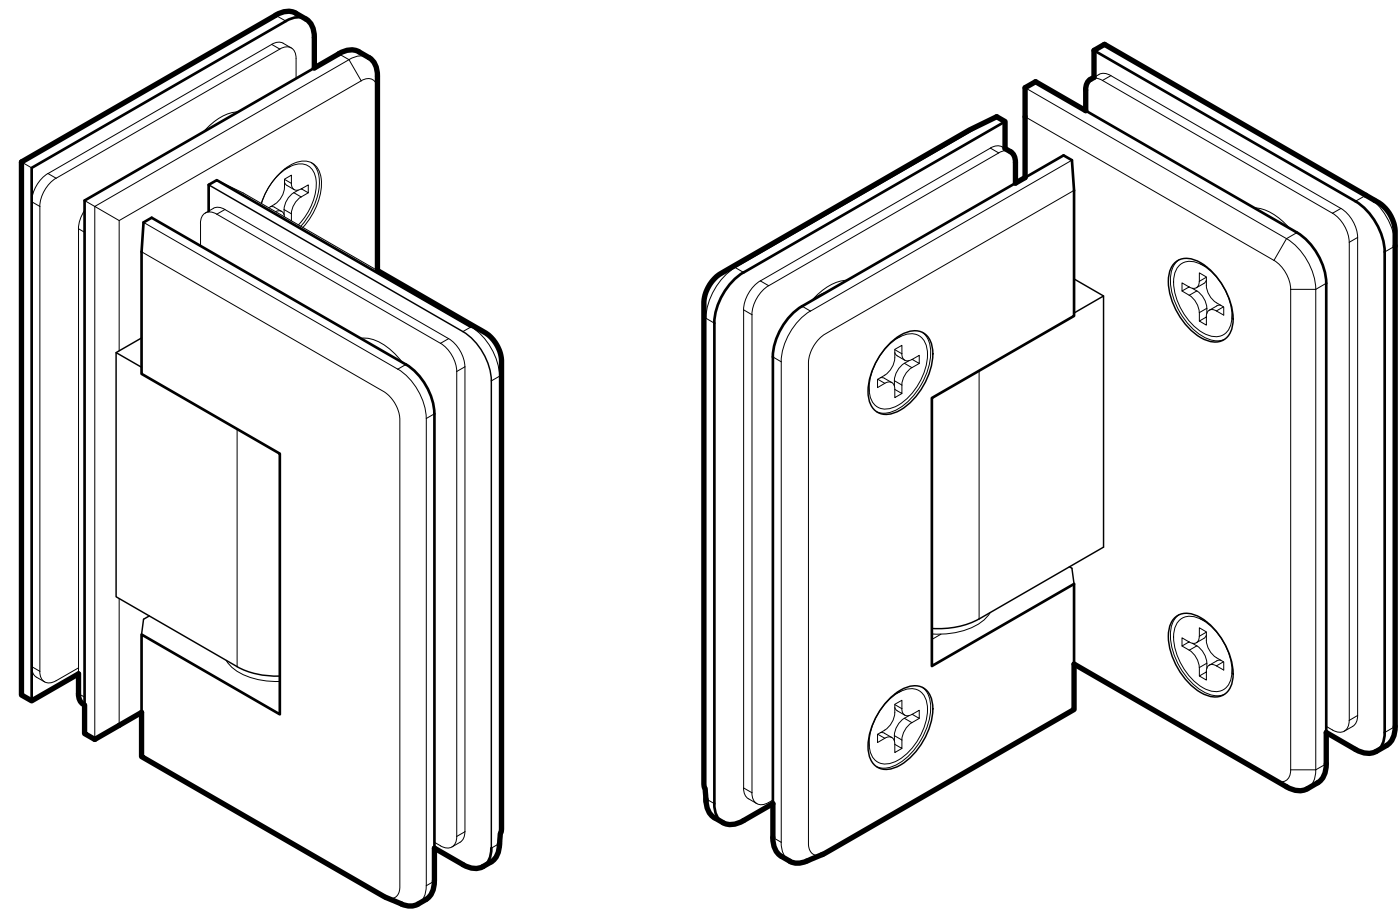

FRONT

BACK

GLASS CUT OUT

10101 NW 79th Ave  
Hialeah Gardens, FL 33016  
Phone: (877) 658-9008  
Fax: (888) 280-2285

Product: **Glass-to-Glass 90 Degree Bilboa Hinge**  
Code: H304  
Material: Solid Brass

Specifications:  
Glass thickness: 3/8" (10 mm) to 1/2" (12 mm).  
Cutout required - Tempered glass only  
Includes: Four clear gaskets

BEFORE PROCEEDING WITH FABRICATION, PLEASE ENSURE THAT YOU VERIFY ALL MEASUREMENTS. IT IS CRUCIAL TO DOUBLE-CHECK THE SPECIFICATIONS TO AVOID ANY DISCREPANCIES. FOR THE MOST UP-TO-DATE TECHNICAL SPECSHEETS AND CUTOUTS, KINDLY VISIT [GLASSHARDWARE.COM](http://GLASSHARDWARE.COM).

**Specifications:**  
 Glass thickness: 3/8" (10 mm) to 1/2" (12 mm).  
 Cutout required - Tempered glass only  
 Includes: Four clear gaskets

BEFORE PROCEEDING WITH FABRICATION, PLEASE ENSURE THAT YOU VERIFY ALL MEASUREMENTS. IT IS CRUCIAL TO DOUBLE-CHECK THE SPECIFICATIONS TO AVOID ANY DISCREPANCIES. FOR THE MOST UP-TO-DATE TECHNICAL SPECSHEETS AND CUTOUTS, KINDLY VISIT [GLASSHARDWARE.COM](http://GLASSHARDWARE.COM).