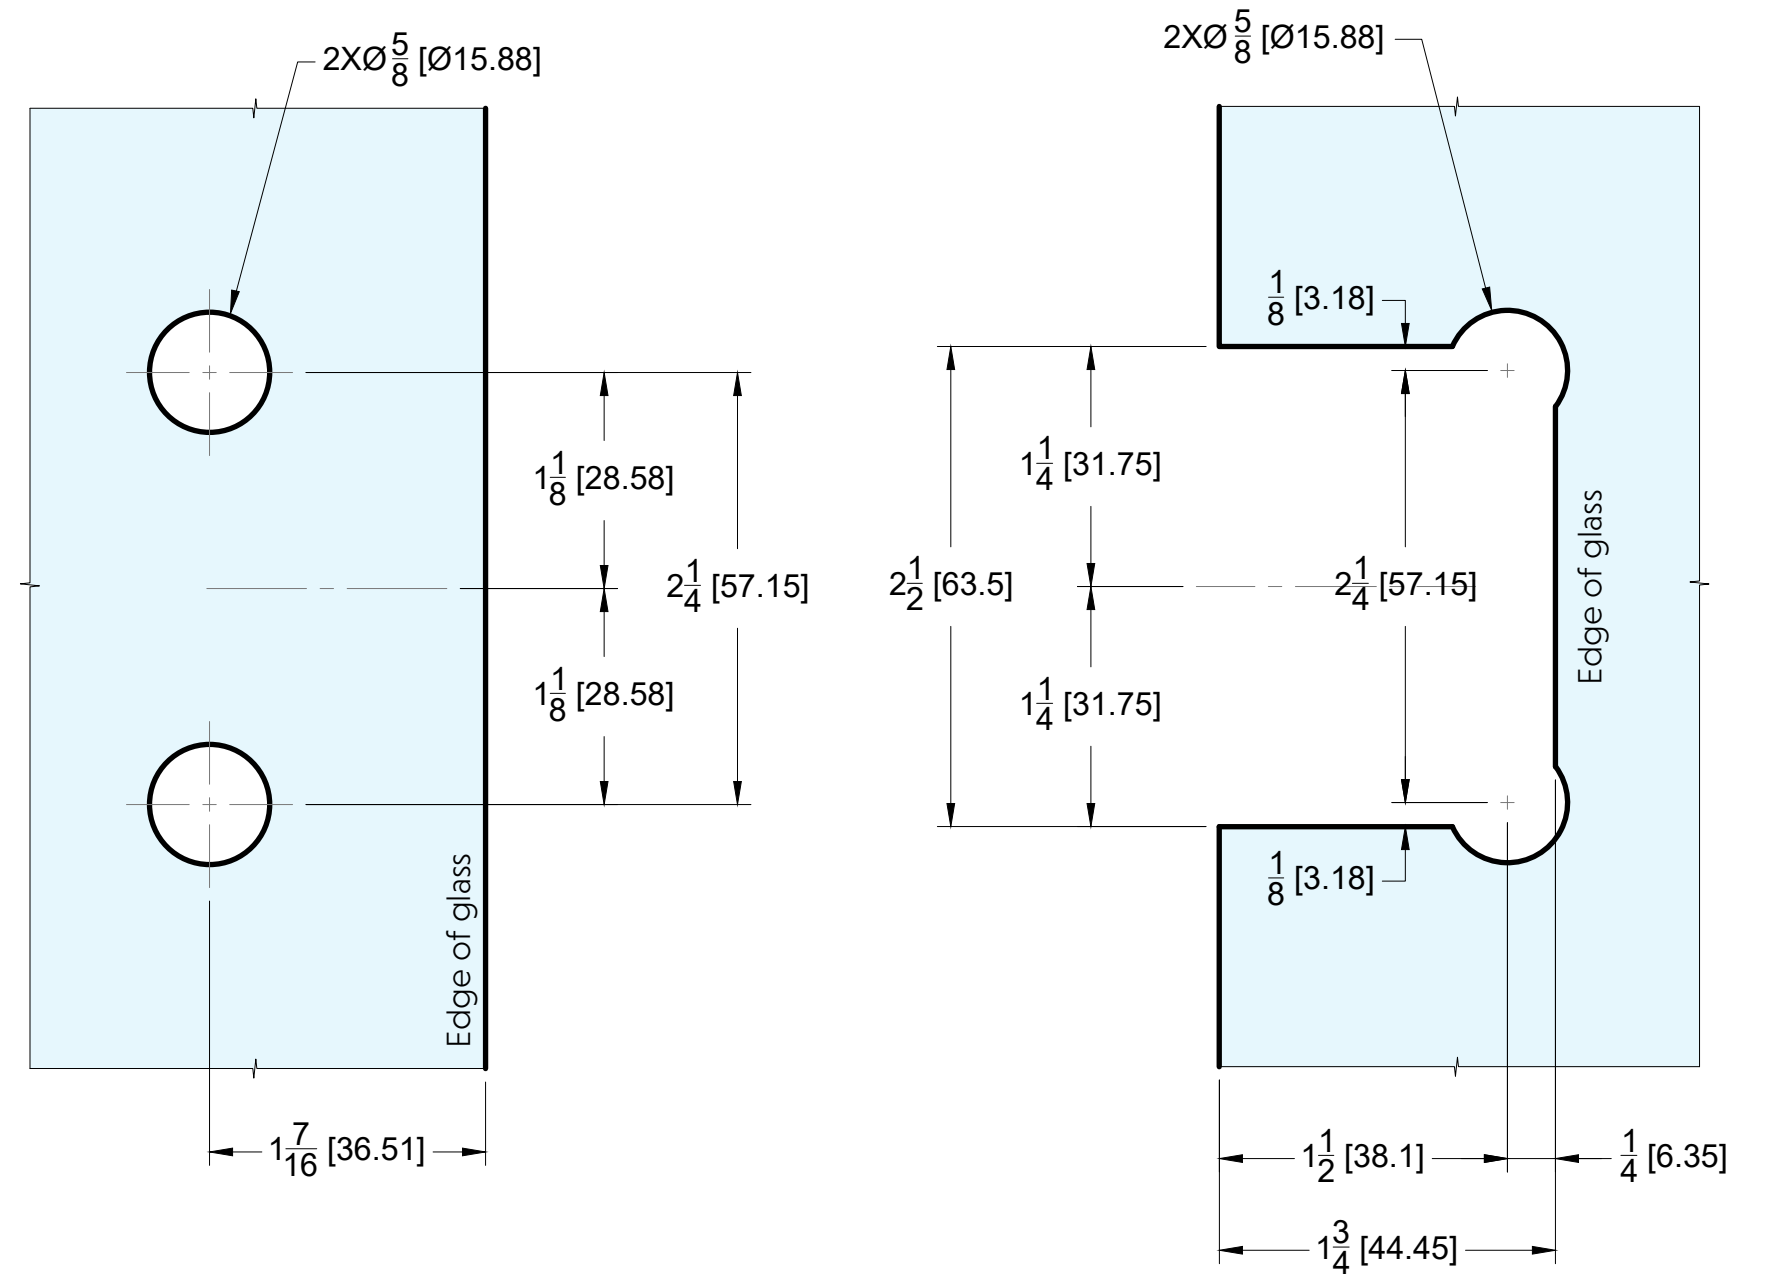

FRONT

BACK

GLASS CUT OUT

10101 NW 79th Ave  
Hialeah Gardens, FL 33016  
Phone: (877) 658-9008  
Fax: (888) 280-2285

Product: **Glass-to-Glass 90 Degree Bilboa Hinge**  
Code: H304  
Material: Solid Brass

Specifications:  
Glass thickness: 3/8" (10 mm) to 1/2" (12 mm).  
Cutout required - Tempered glass only  
Includes: Four clear gaskets

BEFORE PROCEEDING WITH FABRICATION, PLEASE ENSURE THAT YOU VERIFY ALL MEASUREMENTS. IT IS CRUCIAL TO DOUBLE-CHECK THE SPECIFICATIONS TO AVOID ANY DISCREPANCIES. FOR THE MOST UP-TO-DATE TECHNICAL SPECSHEETS AND CUTOUTS, KINDLY VISIT [GLASSHARDWARE.COM](http://GLASSHARDWARE.COM).

**Specifications:**  
 Glass thickness: 3/8" (10 mm) to 1/2" (12 mm).  
 Cutout required - Tempered glass only  
 Includes: Four clear gaskets

BEFORE PROCEEDING WITH FABRICATION, PLEASE ENSURE THAT YOU VERIFY ALL MEASUREMENTS. IT IS CRUCIAL TO DOUBLE-CHECK THE SPECIFICATIONS TO AVOID ANY DISCREPANCIES. FOR THE MOST UP-TO-DATE TECHNICAL SPECSHEETS AND CUTOUTS, KINDLY VISIT [GLASSHARDWARE.COM](http://GLASSHARDWARE.COM).