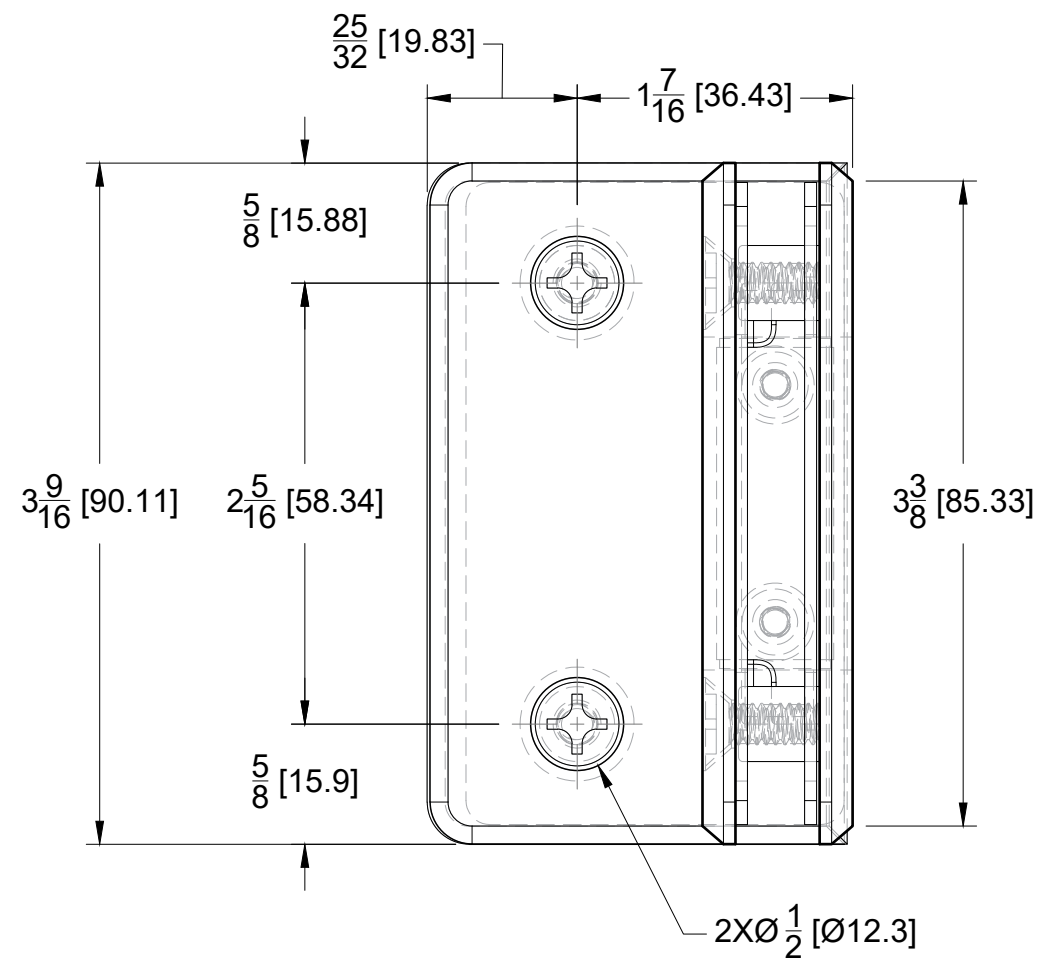

Specifications:  
Glass thickness: 3/8" (10 mm) to 1/2" (12 mm).  
Cutout required - Tempered glass only  
Includes: Four clear gaskets

BEFORE PROCEEDING WITH FABRICATION, PLEASE ENSURE THAT YOU VERIFY ALL MEASUREMENTS. IT IS CRUCIAL TO DOUBLE-CHECK THE SPECIFICATIONS TO AVOID ANY DISCREPANCIES. FOR THE MOST UP-TO-DATE TECHNICAL SPECSHEETS AND CUTOUTS, KINDLY VISIT [GLASSHARDWARE.COM](http://GLASSHARDWARE.COM).

Date: 10/25/24

Sheet N°: 1/2

**TOP VIEW**

**SIDE VIEW**

**FRONT VIEW**

**BACK VIEW**

10101 NW 79th Ave  
 Hialeah Gardens, FL 33016  
 Phone: (877) 658-9008  
 Fax: (888) 280-2285

Product: **Glass-to-Glass 90 Degree Bilboa Hinge**  
 Code: H304  
 Material: Solid Brass

**Specifications:**  
 Glass thickness: 3/8" (10 mm) to 1/2" (12 mm).  
 Cutout required - Tempered glass only  
 Includes: Four clear gaskets

BEFORE PROCEEDING WITH FABRICATION, PLEASE ENSURE THAT YOU VERIFY ALL MEASUREMENTS. IT IS CRUCIAL TO DOUBLE-CHECK THE SPECIFICATIONS TO AVOID ANY DISCREPANCIES. FOR THE MOST UP-TO-DATE TECHNICAL SPECSHEETS AND CUTOUTS, KINDLY VISIT [GLASSHARDWARE.COM](http://GLASSHARDWARE.COM).