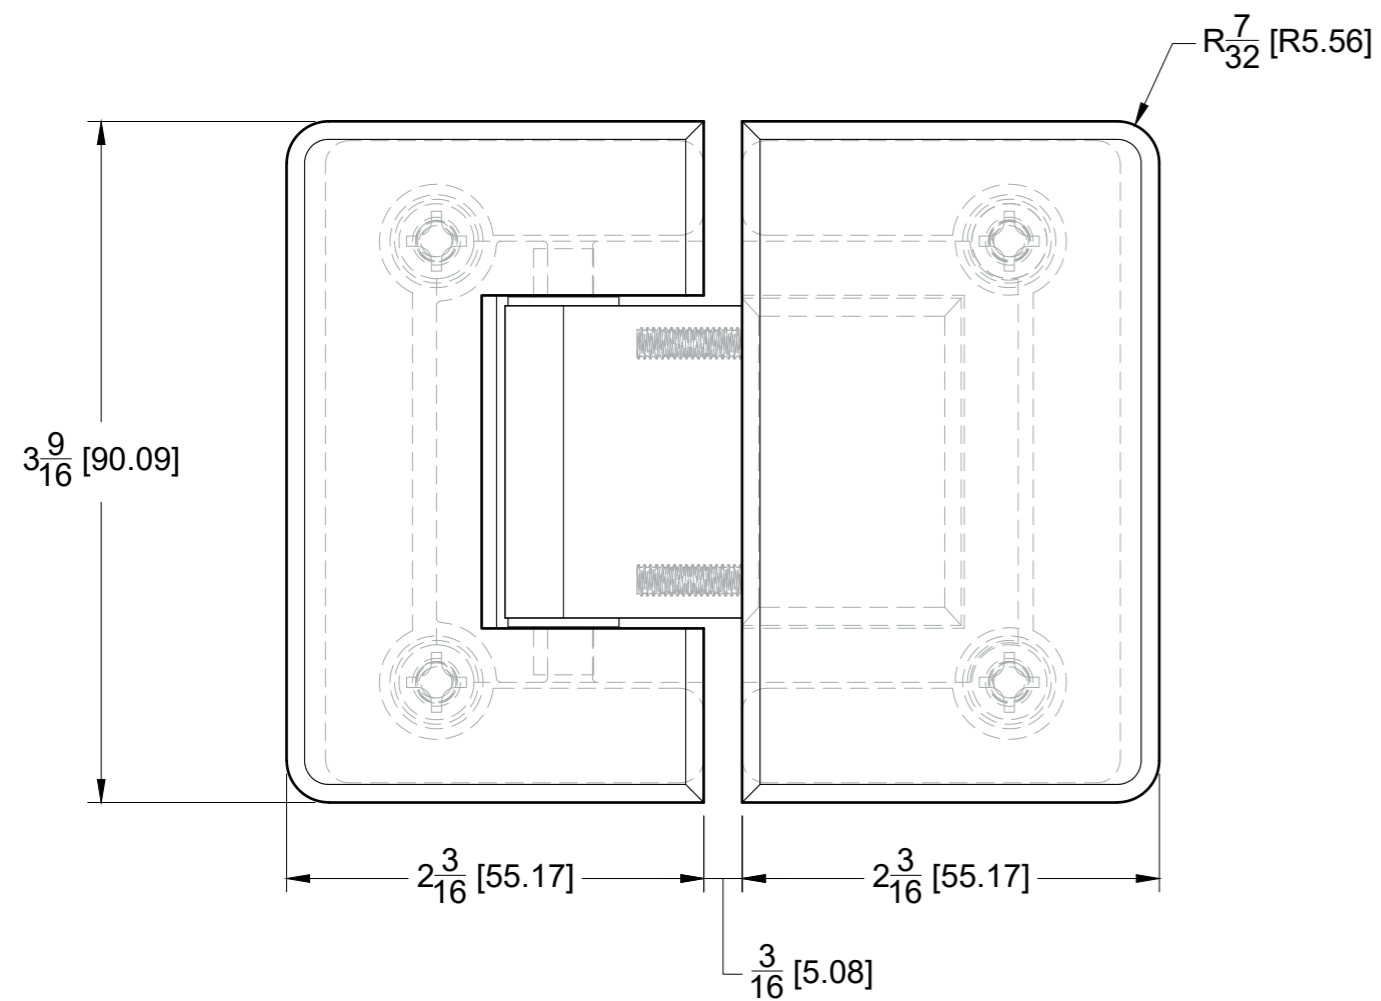

**TOP VIEW**

**SIDE VIEW**

**FRONT VIEW**

**BACK VIEW**

10101 NW 79th Ave  
Hialeah Gardens, FL 33016  
Phone: (877) 658-9008  
Fax: (888) 280-2285

Product: **Glass-to-Glass 180 Degree Bilboa Hinge**  
Code: H303  
Material: Solid Brass

**Specifications:**  
Glass thickness: 3/8" (10 mm) to 1/2" (12 mm).  
Cutout required - Tempered glass only  
Includes: Four clear gaskets

BEFORE PROCEEDING WITH FABRICATION, PLEASE ENSURE THAT YOU VERIFY ALL MEASUREMENTS. IT IS CRUCIAL TO DOUBLE-CHECK THE SPECIFICATIONS TO AVOID ANY DISCREPANCIES. FOR THE MOST UP-TO-DATE TECHNICAL SPECSHEETS AND CUTOUTS, KINDLY VISIT [GLASSHARDWARE.COM](http://GLASSHARDWARE.COM).