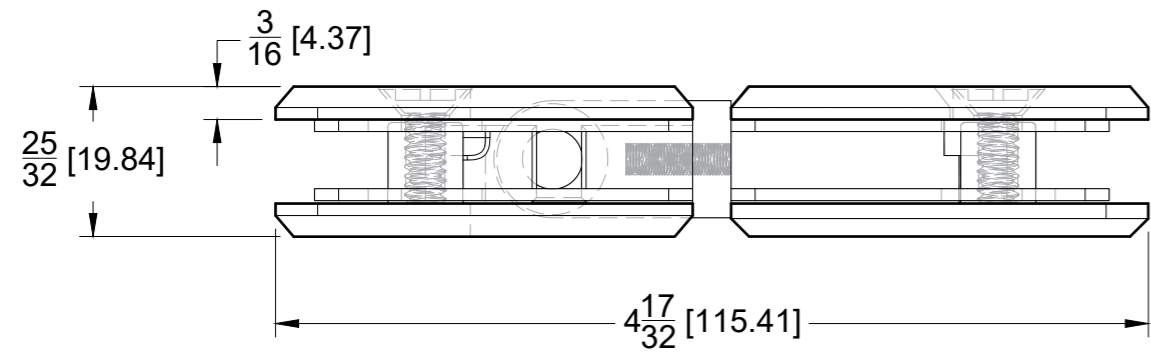

**TOP VIEW**

**SIDE VIEW**

**FRONT VIEW**

**BACK VIEW**

10101 NW 79th Ave  
Hialeah Gardens, FL 33016  
Phone: (877) 658-9008  
Fax: (888) 280-2285

Product: **Glass-to-Glass 180 Degree Bilboa Hinge**  
Code: H303  
Material: Solid Brass

**Specifications:**  
Glass thickness: 3/8" (10 mm) to 1/2" (12 mm).  
Cutout required - Tempered glass only  
Includes: Four clear gaskets

BEFORE PROCEEDING WITH FABRICATION, PLEASE ENSURE THAT YOU VERIFY ALL MEASUREMENTS. IT IS CRUCIAL TO DOUBLE-CHECK THE SPECIFICATIONS TO AVOID ANY DISCREPANCIES. FOR THE MOST UP-TO-DATE TECHNICAL SPECSHEETS AND CUTOUTS, KINDLY VISIT [GLASSHARDWARE.COM](http://GLASSHARDWARE.COM).