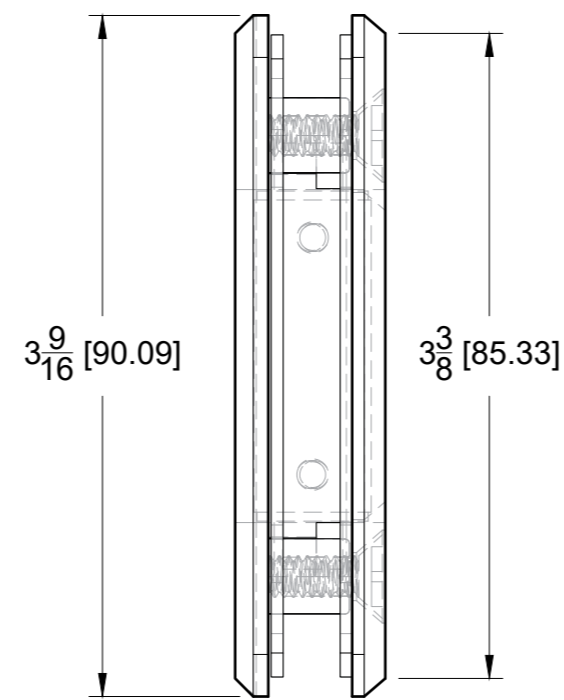

**TOP VIEW**

**SIDE VIEW**

**FRONT VIEW**

**BACK VIEW**

10101 NW 79th Ave  
Hialeah Gardens, FL 33016  
Phone: (877) 658-9008  
Fax: (888) 280-2285

Product: **Glass-to-Glass 180 Degree Bilboa Hinge**  
Code: H303  
Material: Solid Brass

**Specifications:**  
Glass thickness: 3/8" (10 mm) to 1/2" (12 mm).  
Cutout required - Tempered glass only  
Includes: Four clear gaskets

BEFORE PROCEEDING WITH FABRICATION, PLEASE ENSURE THAT YOU VERIFY ALL MEASUREMENTS. IT IS CRUCIAL TO DOUBLE-CHECK THE SPECIFICATIONS TO AVOID ANY DISCREPANCIES. FOR THE MOST UP-TO-DATE TECHNICAL SPECSHEETS AND CUTOUTS, KINDLY VISIT [GLASSHARDWARE.COM](http://GLASSHARDWARE.COM).