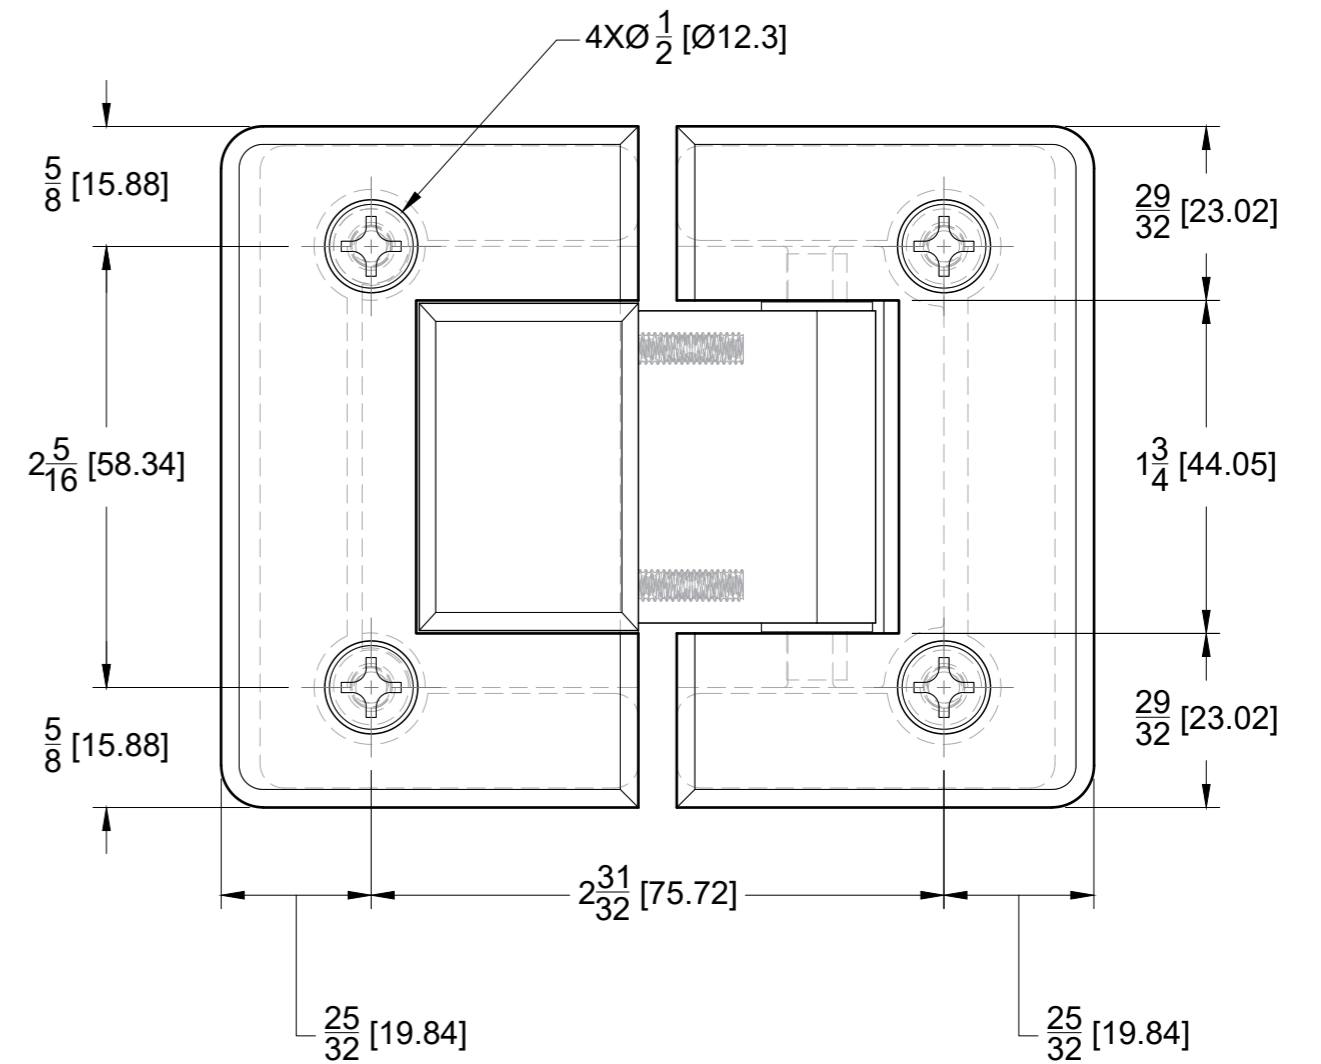

**TOP VIEW**

**SIDE VIEW**

**FRONT VIEW**

**BACK VIEW**

10101 NW 79th Ave  
Hialeah Gardens, FL 33016  
Phone: (877) 658-9008  
Fax: (888) 280-2285

Product: **Glass-to-Glass 180 Degree Bilboa Hinge**  
Code: H303  
Material: Solid Brass

**Specifications:**  
Glass thickness: 3/8" (10 mm) to 1/2" (12 mm).  
Cutout required - Tempered glass only  
Includes: Four clear gaskets

BEFORE PROCEEDING WITH FABRICATION, PLEASE ENSURE THAT YOU VERIFY ALL MEASUREMENTS. IT IS CRUCIAL TO DOUBLE-CHECK THE SPECIFICATIONS TO AVOID ANY DISCREPANCIES. FOR THE MOST UP-TO-DATE TECHNICAL SPECSHEETS AND CUTOUTS, KINDLY VISIT [GLASSHARDWARE.COM](http://GLASSHARDWARE.COM).