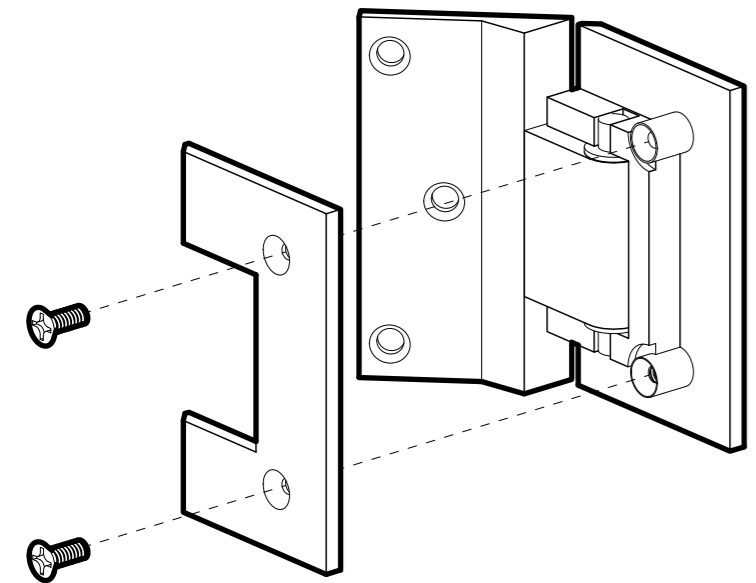

GLASS CUT OUT

10101 NW 79th Ave
Hialeah Gardens, FL 33016
Phone: (877) 658-9008
Fax: (888) 280-2285

Product:	Wall-to-Glass 135 Degree Malibu Hinge
Code:	H207
Material:	Solid Brass

32" MAX. 120 Lb. MAX. 28" MAX. 80 Lb. MAX. 1/2" 3/8"

Specifications:
Glass thickness: 3/8" (10mm) to 1/2" (12mm).
Cutout required - Tempered glass only
Includes: Gaskets and screws for installation.