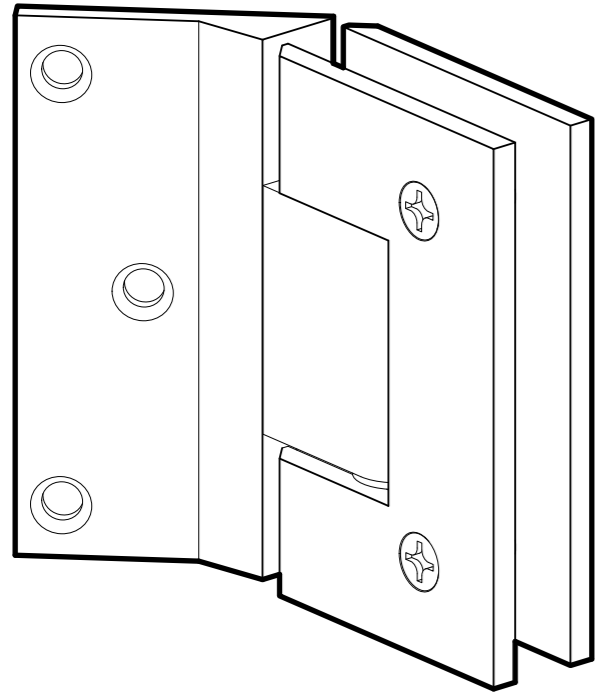

FRONT

FRONT VIEW

SIDE VIEW

PLATE DIMENSIONS

BACK

TOP VIEW

GLASS CUT OUT

10101 NW 79th Ave
Hialeah Gardens, FL 33016
Phone: (877) 658-9008
Fax: (888) 280-2285

Product:	Wall-to-Glass 135 Degree Malibu Hinge
Code:	H207
Material:	Solid Brass

32" MAX. 120 Lb. MAX. 28" MAX. 80 Lb. MAX. 1/2" 3/8"

Specifications:
Glass thickness: 3/8" (10mm) to 1/2" (12mm).
Cutout required - Tempered glass only
Includes: Gaskets and screws for installation.