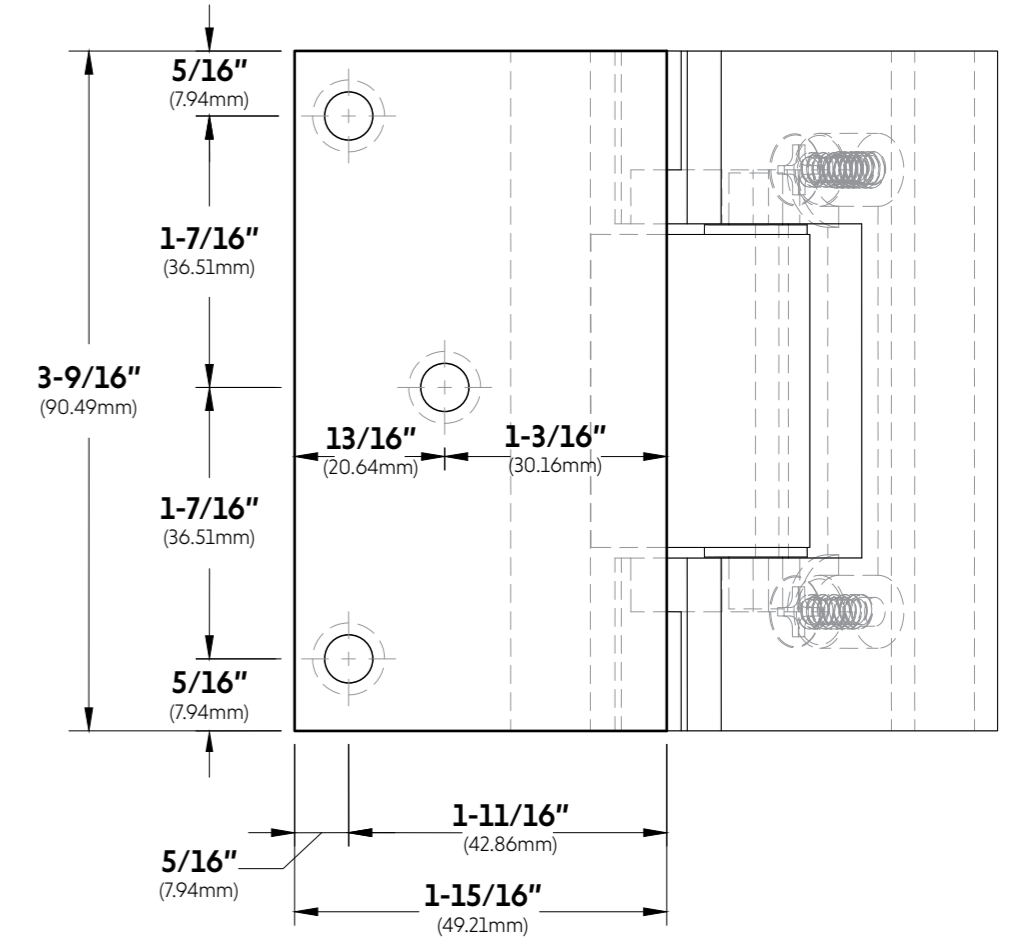

PLATE DIMENSIONS