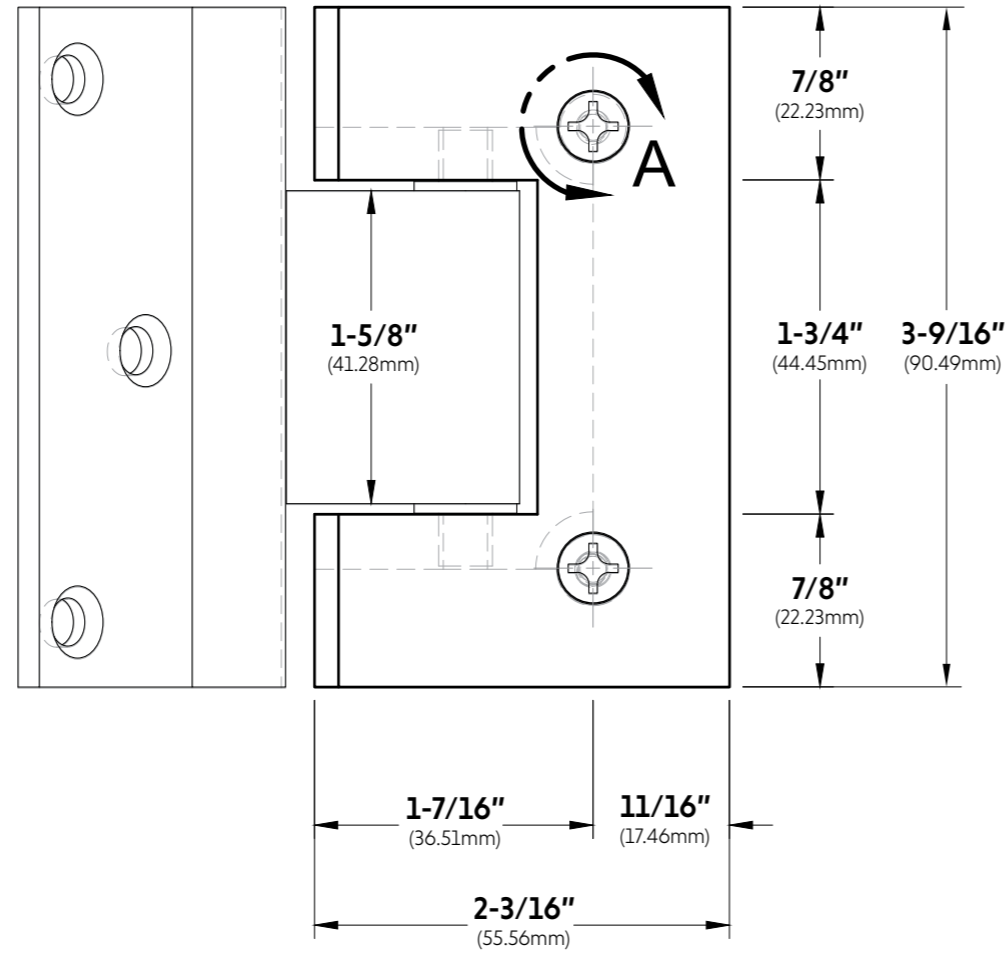

FRONT

FRONT VIEW

SIDE VIEW

PLATE DIMENSIONS

BACK

TOP VIEW

GLASS CUT OUT

10101 NW 79th Ave
Hialeah Gardens, FL 33016
Phone: (877) 658-9008
Fax: (888) 280-2285

Product:	Wall-to-Glass 135 Degree Malibu Hinge
Code:	H207
Material:	Solid Brass

32" MAX. 120 Lb. MAX. 28" MAX. 80 Lb. MAX. 1/2" 3/8"

Specifications:
Glass thickness: 3/8" (10mm) to 1/2" (12mm).
Cutout required - Tempered glass only
Includes: Gaskets and screws for installation.