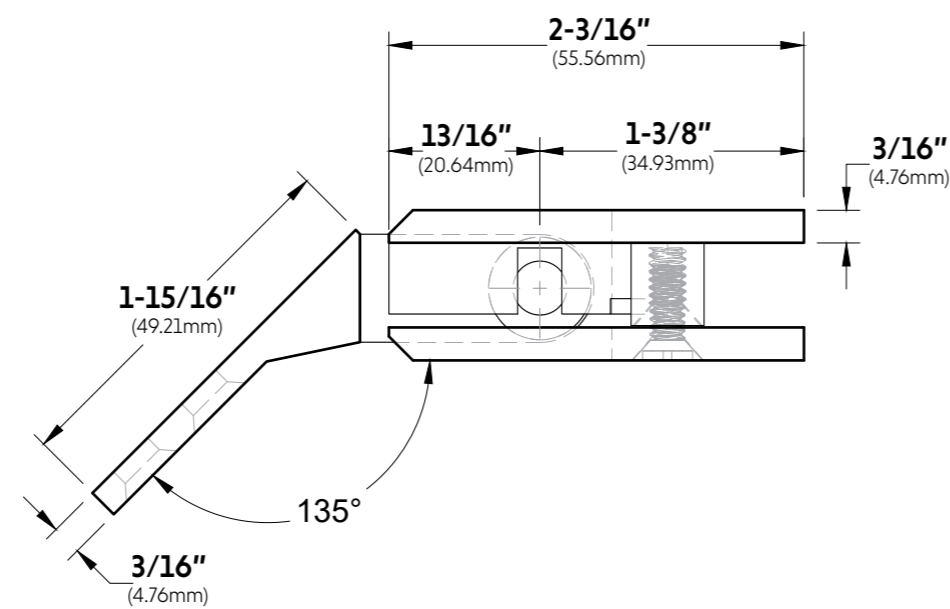

FRONT

FRONT VIEW

SIDE VIEW

PLATE DIMENSIONS

BACK

TOP VIEW

GLASS CUT OUT

10101 NW 79th Ave
Hialeah Gardens, FL 33016
Phone: (877) 658-9008
Fax: (888) 280-2285

Product:	Wall-to-Glass 135 Degree Malibu Hinge
Code:	H207
Material:	Solid Brass

32" MAX. 120 Lb. MAX. 28" MAX. 80 Lb. MAX. 1/2" 3/8"

Specifications:
Glass thickness: 3/8" (10mm) to 1/2" (12mm).
Cutout required - Tempered glass only
Includes: Gaskets and screws for installation.