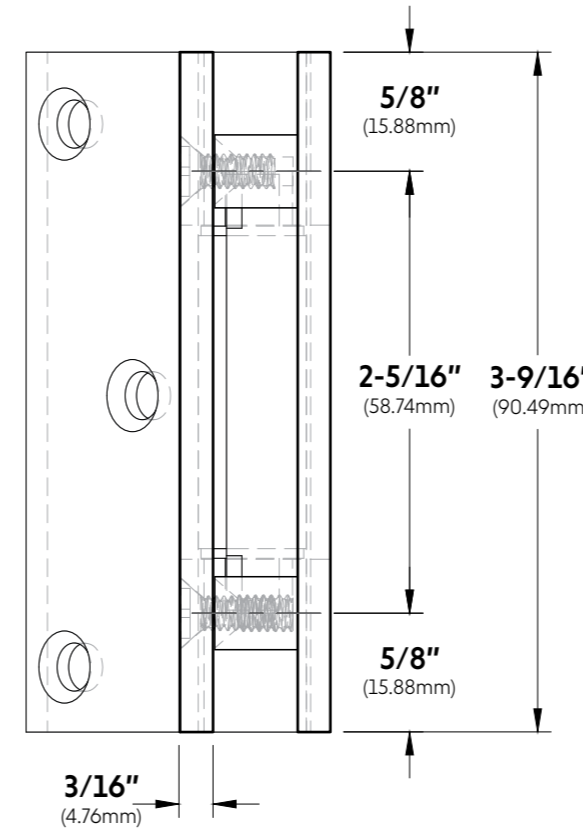

FRONT

FRONT VIEW

SIDE VIEW

PLATE DIMENSIONS

BACK

TOP VIEW

GLASS CUT OUT

10101 NW 79th Ave
Hialeah Gardens, FL 33016
Phone: (877) 658-9008
Fax: (888) 280-2285

Product:	Wall-to-Glass 135 Degree Malibu Hinge
Code:	H207
Material:	Solid Brass

32" MAX. 120 Lb. MAX. 28" MAX. 80 Lb. MAX. 1/2" 3/8"

Specifications:
Glass thickness: 3/8" (10mm) to 1/2" (12mm).
Cutout required - Tempered glass only
Includes: Gaskets and screws for installation.