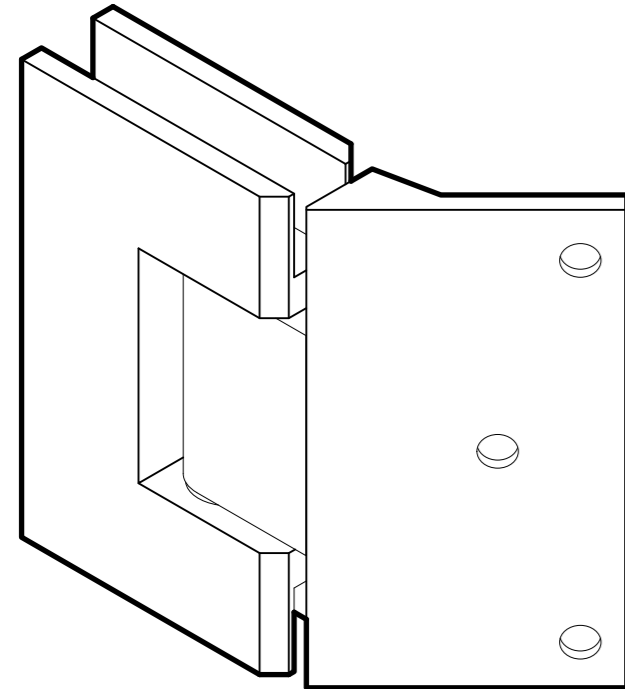

FRONT

FRONT VIEW

SIDE VIEW

PLATE DIMENSIONS

BACK

TOP VIEW

GLASS CUT OUT

10101 NW 79th Ave
Hialeah Gardens, FL 33016
Phone: (877) 658-9008
Fax: (888) 280-2285

Product:	Wall-to-Glass 135 Degree Malibu Hinge
Code:	H207
Material:	Solid Brass

32" MAX. 120 Lb. MAX. 28" MAX. 80 Lb. MAX. 1/2" 3/8"

Specifications:
Glass thickness: 3/8" (10mm) to 1/2" (12mm).
Cutout required - Tempered glass only
Includes: Gaskets and screws for installation.