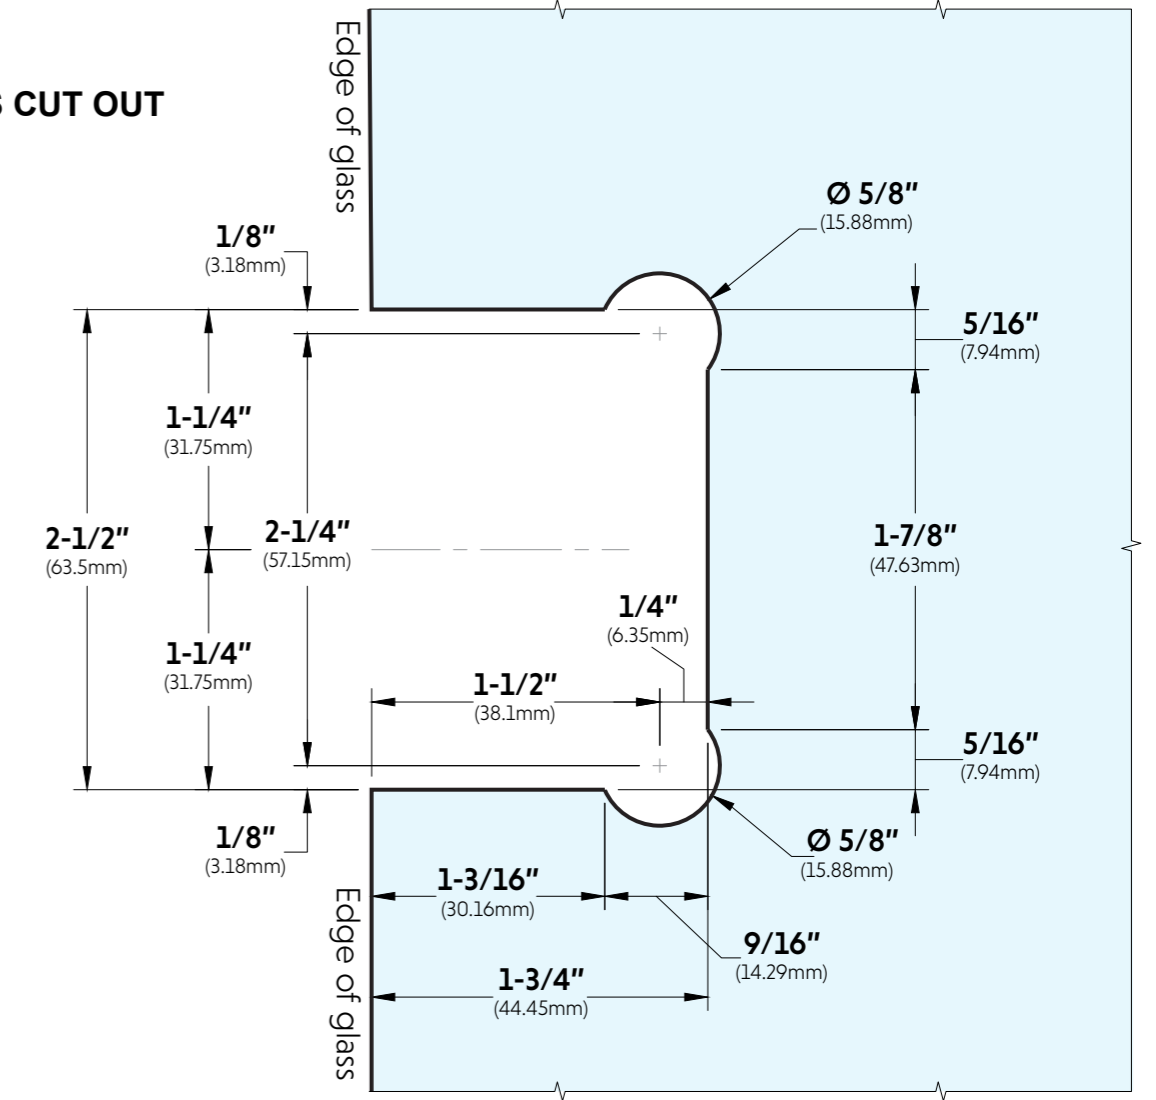

GLASS CUT OUT

10101 NW 79th Ave
Hialeah Gardens, FL 33016
Phone: (877) 658-9008
Fax: (888) 280-2285

Product:	Wall-to-Glass 135 Degree Malibu Hinge
Code:	H207
Material:	Solid Brass

32" MAX. 120 Lb. MAX. 28" MAX. 80 Lb. MAX. 1/2" 3/8"

Specifications:
Glass thickness: 3/8" (10mm) to 1/2" (12mm).
Cutout required - Tempered glass only
Includes: Gaskets and screws for installation.