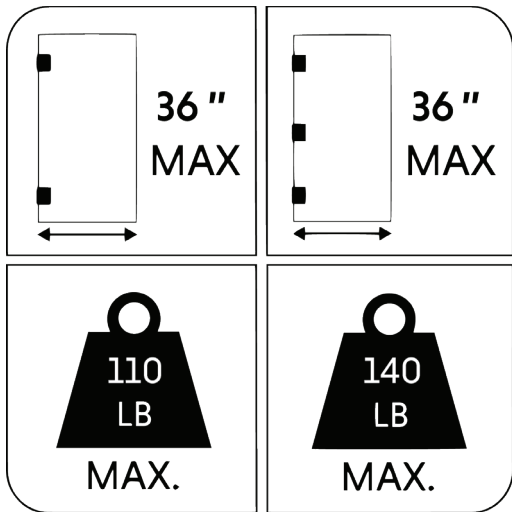

5260 NW 167th Street  
Miami Gardens, FL 33014  
Phone: (877) 658-9008  
Fax: (888) 280-2285

Product: **Heavy Duty Glass-to-Glass 135 Degree Malibu Hinge**

Code: H202V

Material: Solid Brass

**Specifications:**  
 Glass thickness: 3/8" (10mm) to 1/2" (12mm) tempered glass only.  
 Construction: solid brass.  
 Includes: gaskets for installation.

5260 NW 167th Street  
 Miami Gardens, FL 33014  
 Phone: (877) 658-9008  
 Fax: (888) 280-2285

Product: <b>Heavy Duty Glass-to-Glass 135 Degree Malibu Hinge</b>	
Code: H202V	Material: Solid Brass