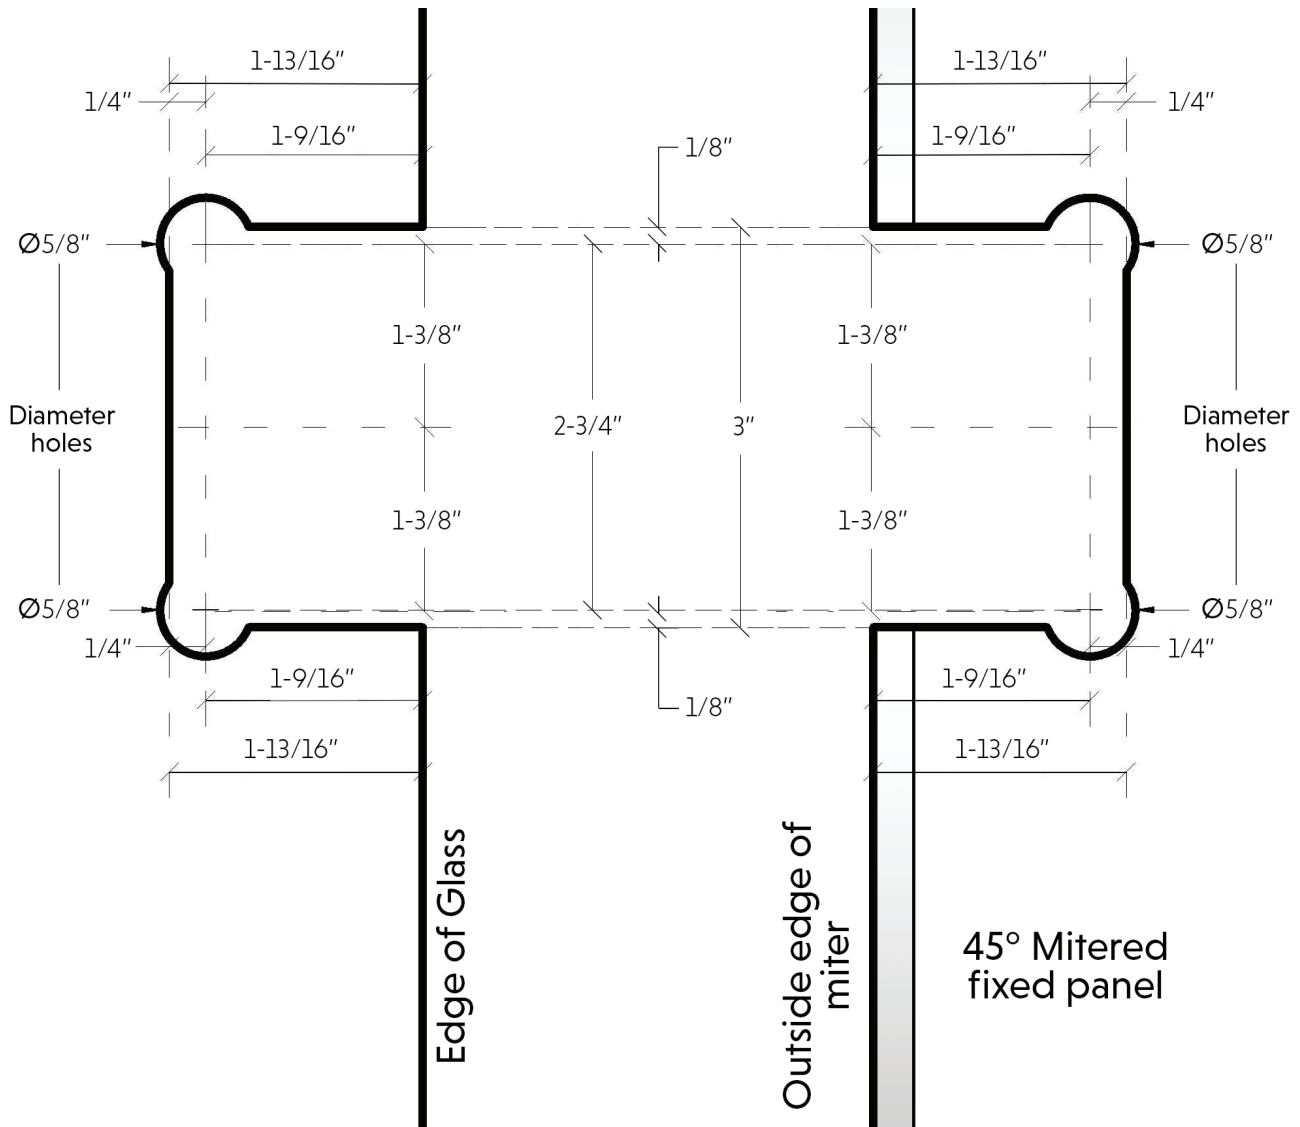

5260 NW 167th Street  
Miami Gardens, FL 33014  
Phone: (877) 658-9008  
Fax: (888) 280-2285

Product: **Heavy Duty Glass-to-Glass 135 Degree Malibu Hinge**

Code: H202V

Material: Solid Brass

**Specifications:**  
 Glass thickness: 3/8" (10mm) to 1/2" (12mm) tempered glass only.  
 Construction: solid brass.  
 Includes: gaskets for installation.

5260 NW 167th Street  
 Miami Gardens, FL 33014  
 Phone: (877) 658-9008  
 Fax: (888) 280-2285

Product: <b>Heavy Duty Glass-to-Glass 135 Degree Malibu Hinge</b>	
Code: H202V	Material: Solid Brass