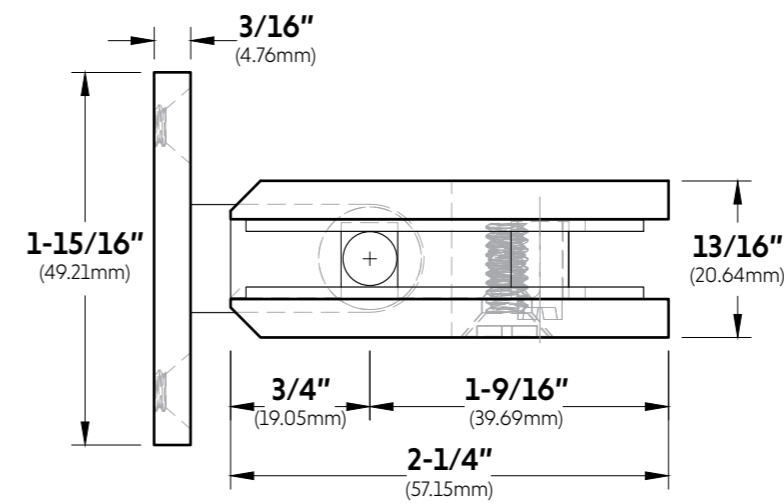

TOP VIEW

10101 NW 79th Ave
Hialeah Gardens, FL 33016
Phone: (877) 658-9008
Fax: (888) 280-2285

Product: **Heavy Duty Wall-to-Glass Malibu Hinge**
Code: H201V
Material: Solid Brass

Specifications:
Glass thickness: 3/8" (10mm) to 1/2" (12mm).
Cutout required - Tempered glass only
Includes: Gaskets and screws for installation.