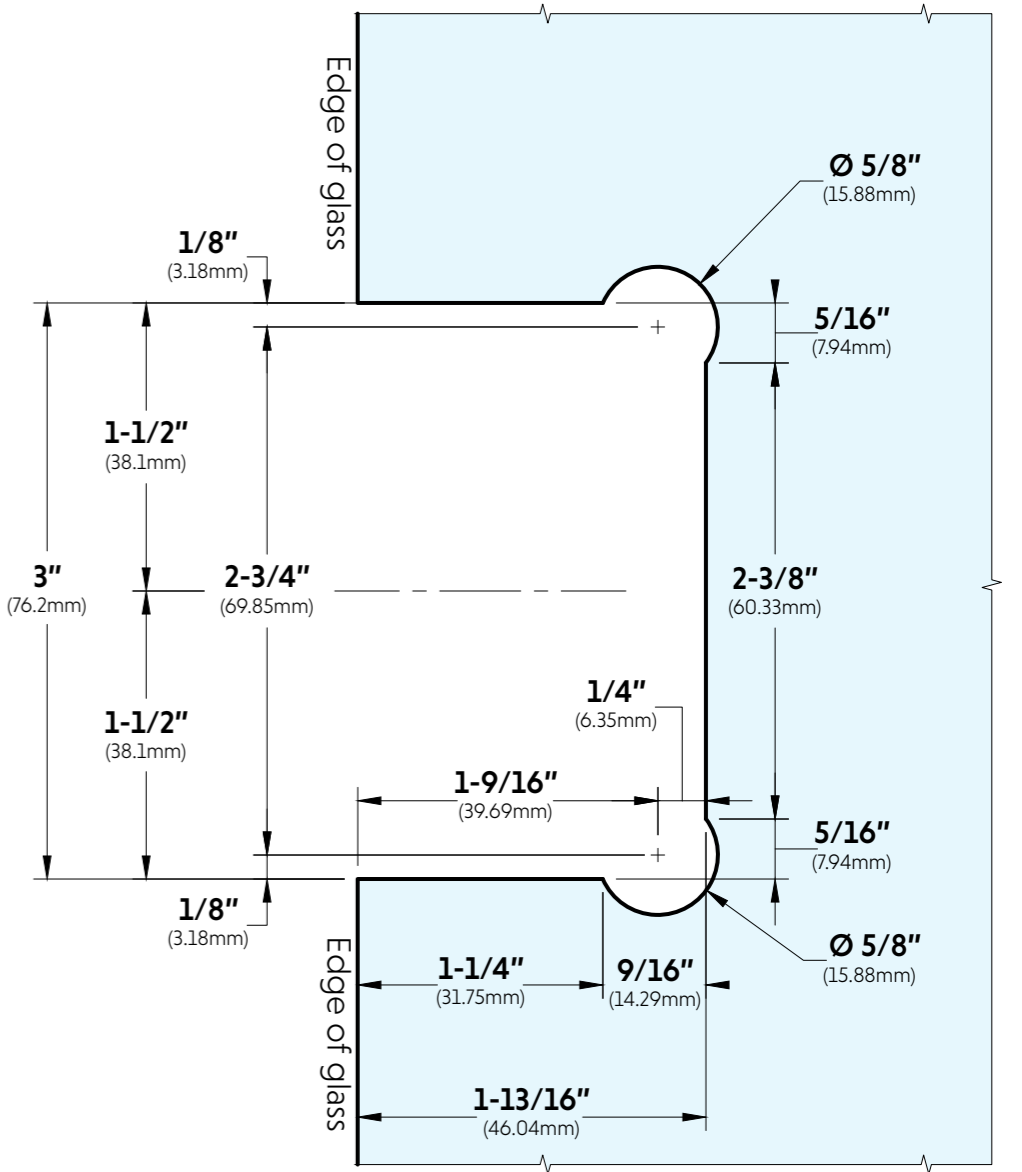

**FRONT**

**FRONT VIEW**

**SIDE VIEW**

**GLASS CUT OUT**

**BACK**

**TOP VIEW**

**DETAIL A**  
SCREW M2

10101 NW 79th Ave  
Hialeah Gardens, FL 33016  
Phone: (877) 658-9008  
Fax: (888) 280-2285

Product: **Heavy Duty Wall-to-Glass Malibu Hinge**  
Code: H201V  
Material: Solid Brass

**Specifications:**  
Glass thickness: 3/8" (10mm) to 1/2" (12mm).  
Cutout required - Tempered glass only  
Includes: Gaskets and screws for installation.