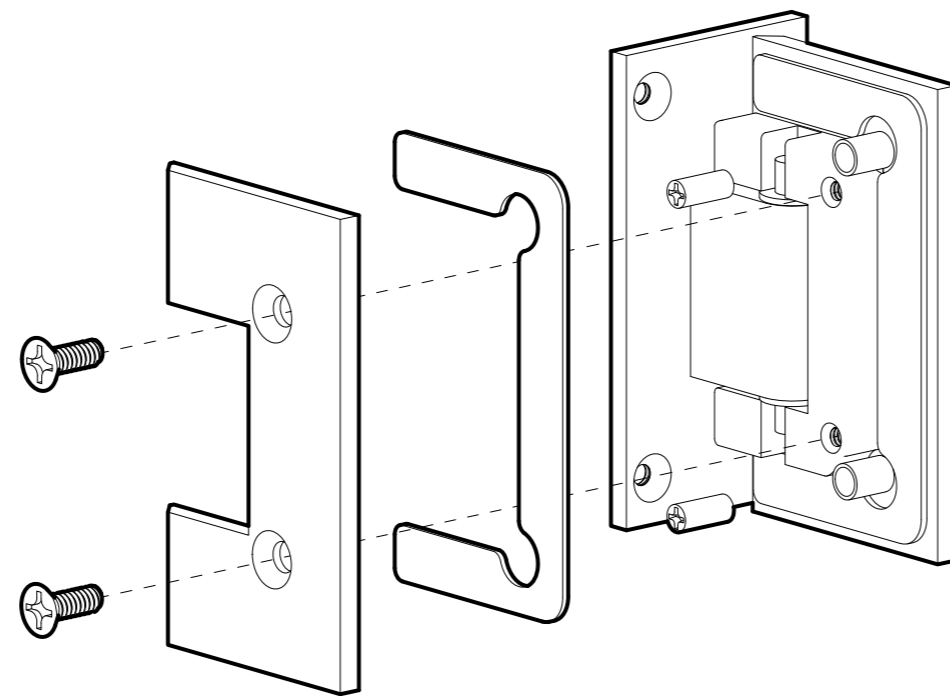

**FRONT**

**FRONT VIEW**

**SIDE VIEW**

**GLASS CUT OUT**

**BACK**

**TOP VIEW**

**DETAIL A**  
SCREW M2

10101 NW 79th Ave  
Hialeah Gardens, FL 33016  
Phone: (877) 658-9008  
Fax: (888) 280-2285

Product: **Heavy Duty Wall-to-Glass Malibu Hinge**  
Code: H201V  
Material: Solid Brass

**Specifications:**  
Glass thickness: 3/8" (10mm) to 1/2" (12mm).  
Cutout required - Tempered glass only  
Includes: Gaskets and screws for installation.