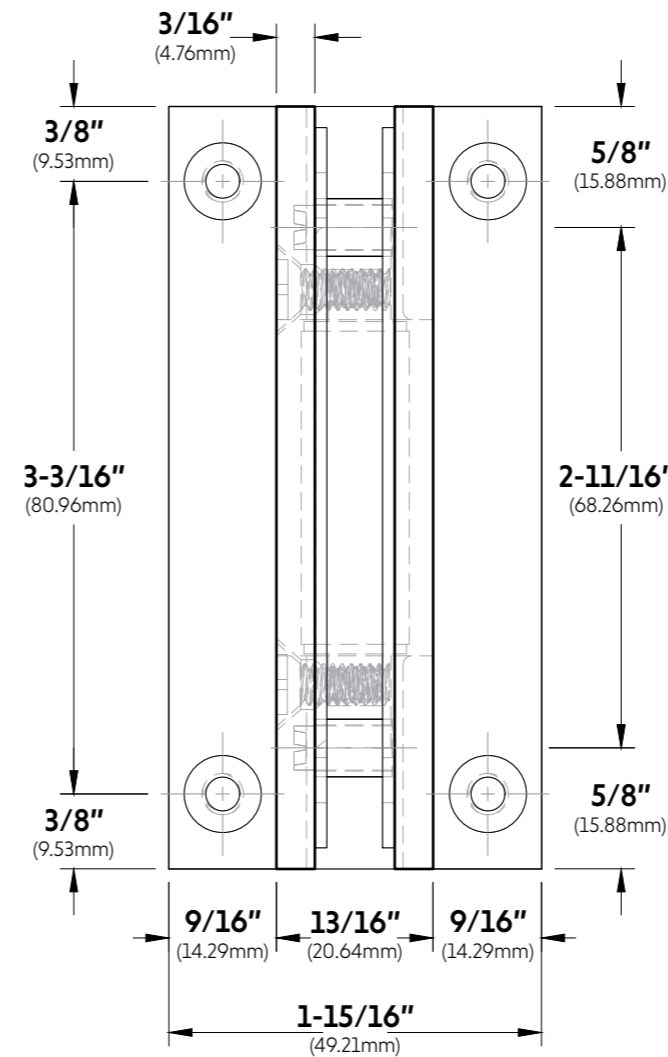

**FRONT**

**FRONT VIEW**

**SIDE VIEW**

**GLASS CUT OUT**

**BACK**

**TOP VIEW**

**DETAIL A**  
SCREW M2

10101 NW 79th Ave  
Hialeah Gardens, FL 33016  
Phone: (877) 658-9008  
Fax: (888) 280-2285

Product: **Heavy Duty Wall-to-Glass Malibu Hinge**  
Code: H201V  
Material: Solid Brass

**Specifications:**  
Glass thickness: 3/8" (10mm) to 1/2" (12mm).  
Cutout required - Tempered glass only  
Includes: Gaskets and screws for installation.