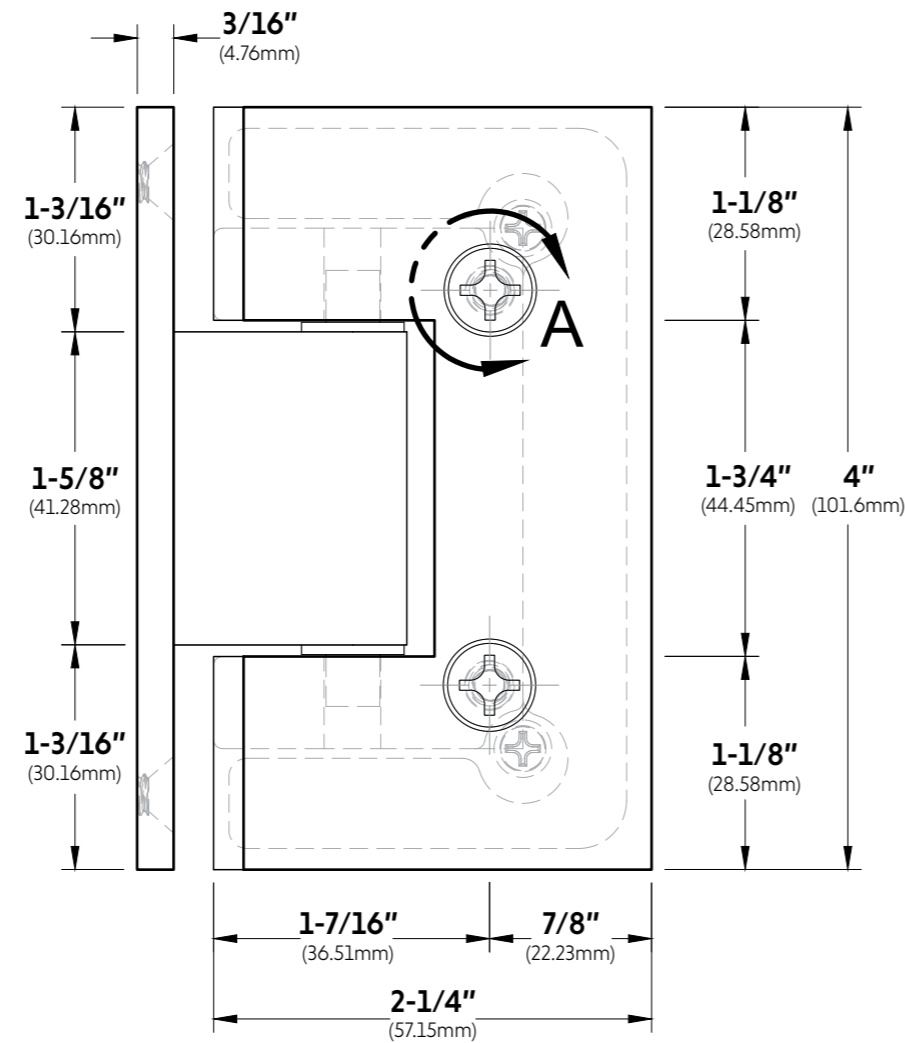

**FRONT**

**FRONT VIEW**

**SIDE VIEW**

**GLASS CUT OUT**

**BACK**

**TOP VIEW**

**DETAIL A**  
SCREW M2

10101 NW 79th Ave  
Hialeah Gardens, FL 33016  
Phone: (877) 658-9008  
Fax: (888) 280-2285

Product: **Heavy Duty Wall-to-Glass Malibu Hinge**  
Code: H201V  
Material: Solid Brass

**Specifications:**  
Glass thickness: 3/8" (10mm) to 1/2" (12mm).  
Cutout required - Tempered glass only  
Includes: Gaskets and screws for installation.