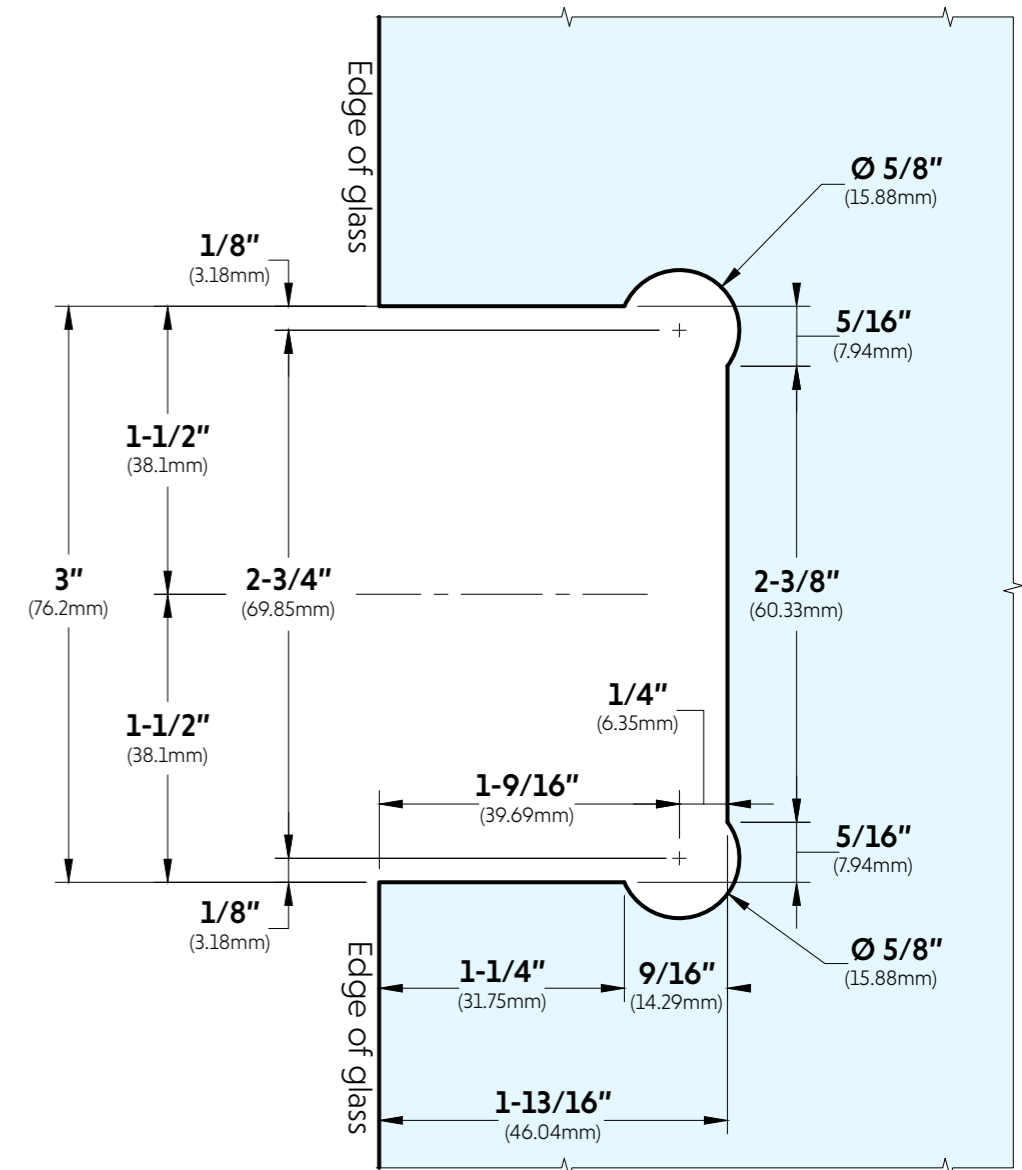

FRONT

FRONT VIEW

SIDE VIEW

GLASS CUT OUT

BACK

TOP VIEW

DETAIL A
SCREW M2

10101 NW 79th Ave
Hialeah Gardens, FL 33016
Phone: (877) 658-9008
Fax: (888) 280-2285

Product: **Heavy Duty Wall-to-Glass "H" Back Malibu Hinge**

Code: H201HV Material: Solid Brass

Specifications:
Glass thickness: 3/8" (10mm) to 1/2" (12mm).
Cutout required - Tempered glass only
Includes: Gaskets and screws for installation