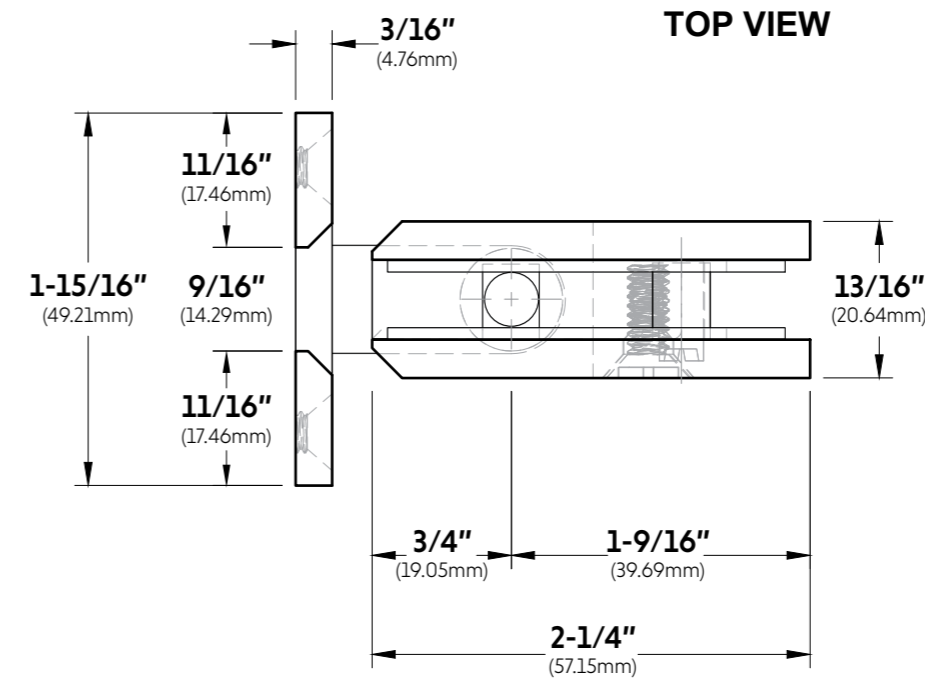

FRONT

FRONT VIEW

SIDE VIEW

GLASS CUT OUT

BACK

TOP VIEW

DETAIL A
SCREW M2

10101 NW 79th Ave
Hialeah Gardens, FL 33016
Phone: (877) 658-9008
Fax: (888) 280-2285

Product: **Heavy Duty Wall-to-Glass "H" Back Malibu Hinge**

Code: H201HV Material: Solid Brass

Specifications:
Glass thickness: 3/8" (10mm) to 1/2" (12mm).
Cutout required - Tempered glass only
Includes: Gaskets and screws for installation