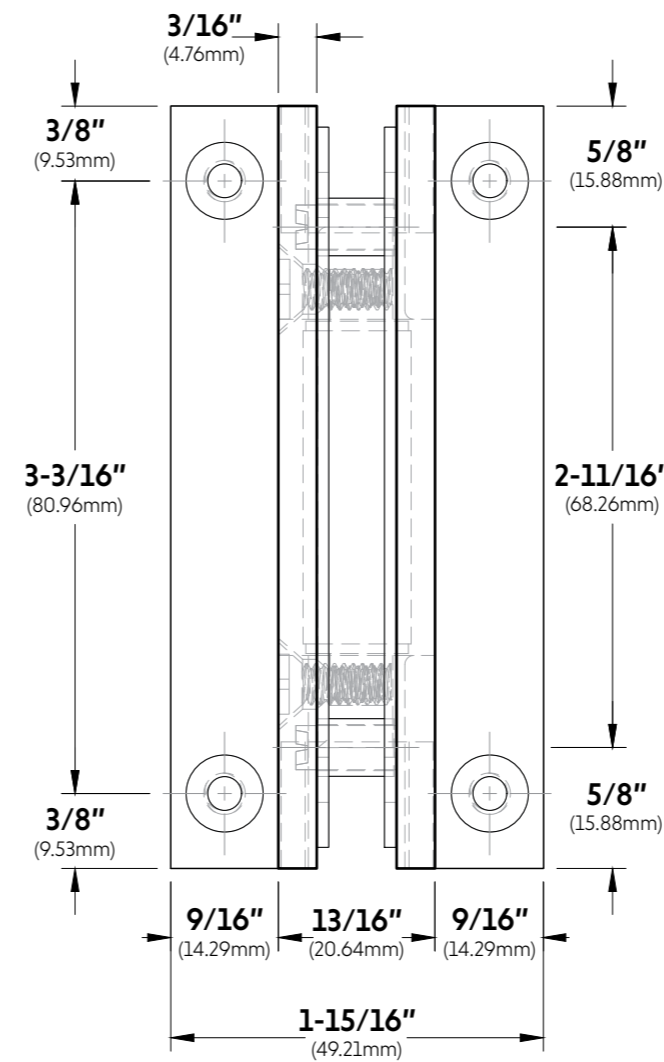

FRONT

FRONT VIEW

SIDE VIEW

GLASS CUT OUT

BACK

TOP VIEW

DETAIL A
SCREW M2

10101 NW 79th Ave
Hialeah Gardens, FL 33016
Phone: (877) 658-9008
Fax: (888) 280-2285

Product: **Heavy Duty Wall-to-Glass "H" Back Malibu Hinge**

Code: H201HV Material: Solid Brass

Specifications:
Glass thickness: 3/8" (10mm) to 1/2" (12mm).
Cutout required - Tempered glass only
Includes: Gaskets and screws for installation