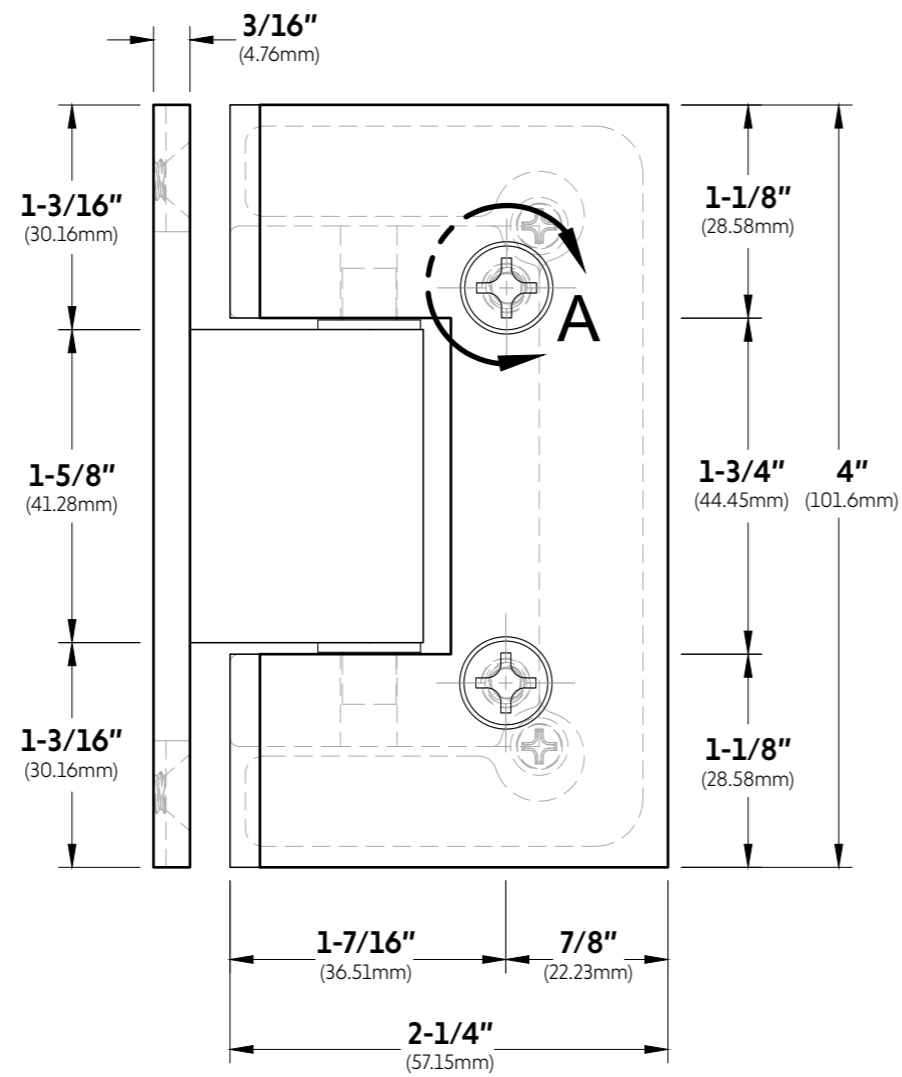

FRONT

FRONT VIEW

SIDE VIEW

GLASS CUT OUT

BACK

TOP VIEW

DETAIL A
SCREW M2

10101 NW 79th Ave
Hialeah Gardens, FL 33016
Phone: (877) 658-9008
Fax: (888) 280-2285

Product: **Heavy Duty Wall-to-Glass "H" Back Malibu Hinge**

Code: H201HV Material: Solid Brass

Specifications:
Glass thickness: 3/8" (10mm) to 1/2" (12mm).
Cutout required - Tempered glass only
Includes: Gaskets and screws for installation