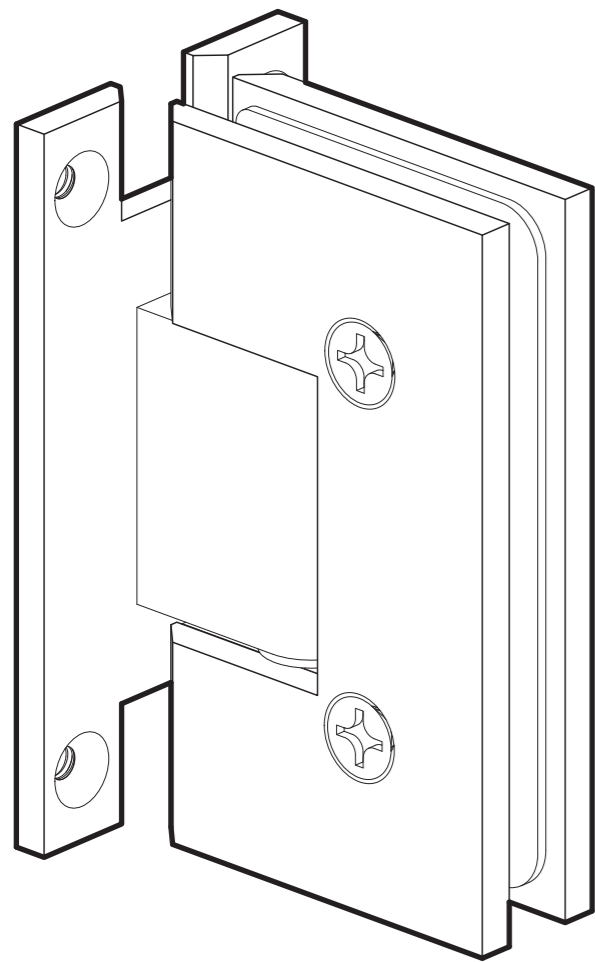

FRONT

FRONT VIEW

SIDE VIEW

GLASS CUT OUT

BACK

TOP VIEW

DETAIL A
SCREW M2

10101 NW 79th Ave
Hialeah Gardens, FL 33016
Phone: (877) 658-9008
Fax: (888) 280-2285

Product: **Heavy Duty Wall-to-Glass "H" Back Malibu Hinge**

Code: H201HV Material: Solid Brass

Specifications:
Glass thickness: 3/8" (10mm) to 1/2" (12mm).
Cutout required - Tempered glass only
Includes: Gaskets and screws for installation