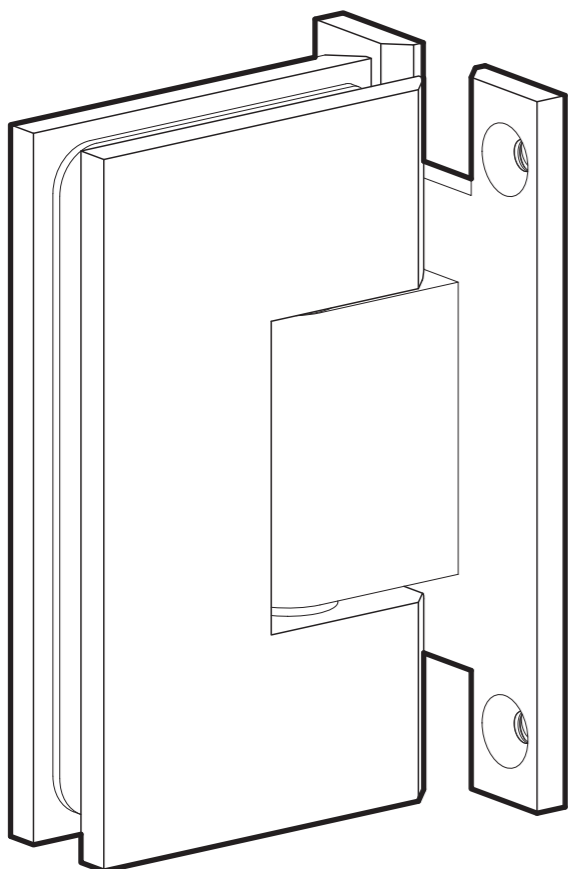

FRONT

FRONT VIEW

SIDE VIEW

GLASS CUT OUT

BACK

TOP VIEW

DETAIL A
SCREW M2

10101 NW 79th Ave
Hialeah Gardens, FL 33016
Phone: (877) 658-9008
Fax: (888) 280-2285

Product: **Heavy Duty Wall-to-Glass "H" Back Malibu Hinge**

Code: H201HV Material: Solid Brass

Specifications:
Glass thickness: 3/8" (10mm) to 1/2" (12mm).
Cutout required - Tempered glass only
Includes: Gaskets and screws for installation