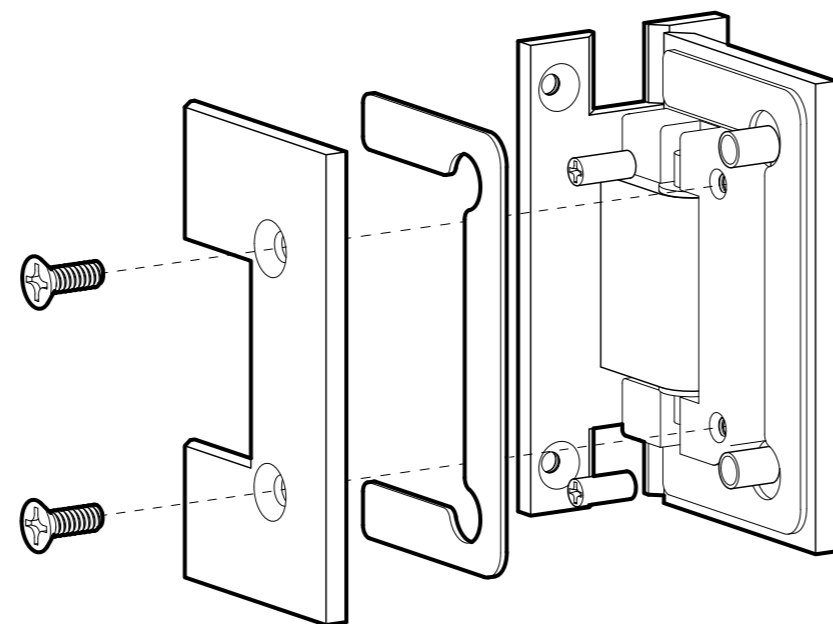

FRONT

FRONT VIEW

SIDE VIEW

GLASS CUT OUT

BACK

TOP VIEW

DETAIL A
SCREW M2

10101 NW 79th Ave
Hialeah Gardens, FL 33016
Phone: (877) 658-9008
Fax: (888) 280-2285

Product: **Heavy Duty Wall-to-Glass "H" Back Malibu Hinge**

Code: H201HV Material: Solid Brass

Specifications:
Glass thickness: 3/8" (10mm) to 1/2" (12mm).
Cutout required - Tempered glass only
Includes: Gaskets and screws for installation