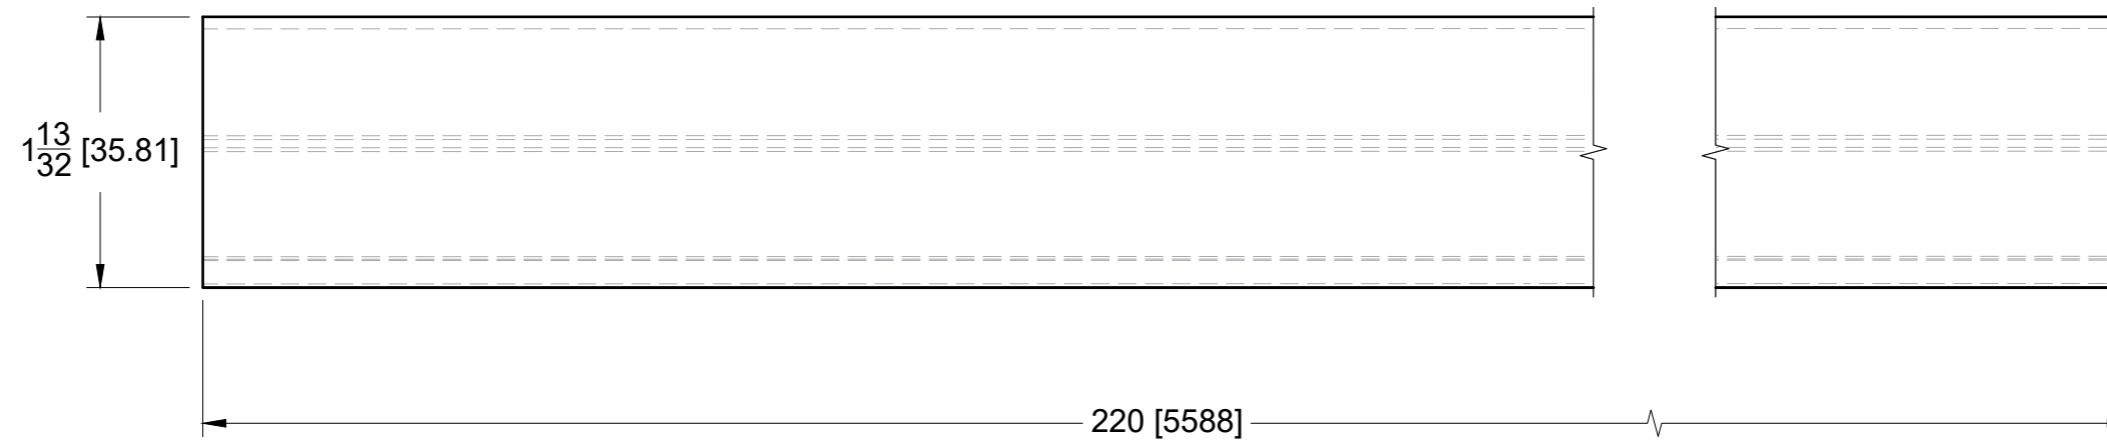

FRONT VIEW

SIDE VIEW

10101 NW 79th Ave
 Hialeah Gardens, FL 33016
 Phone: (877) 658-9008
 Fax: (888) 280-2285

Product:

220" Round Cap Rail

Specifications:

Code: R424

Material: Stainless Steel 316L