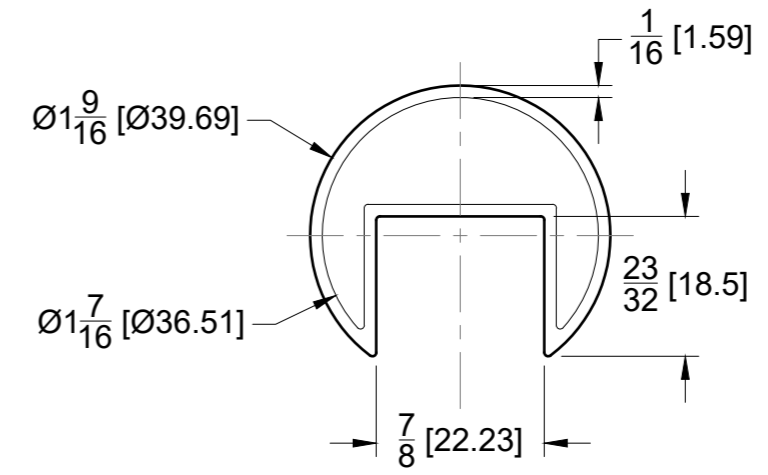

FRONT VIEW

SIDE VIEW

10101 NW 79th Ave
 Hialeah Gardens, FL 33016
 Phone: (877) 658-9008
 Fax: (888) 280-2285

Product:

220" Round Cap Rail

Specifications:

Code: R424

Material: Stainless Steel 316L

BEFORE PROCEEDING WITH FABRICATION, PLEASE ENSURE THAT YOU VERIFY ALL MEASUREMENTS. IT IS CRUCIAL TO DOUBLE-CHECK THE SPECIFICATIONS TO AVOID ANY DISCREPANCIES. FOR THE MOST UP-TO-DATE TECHNICAL SPECSHEETS AND CUTOUTS, KINDLY VISIT GLASSHARDWARE.COM.