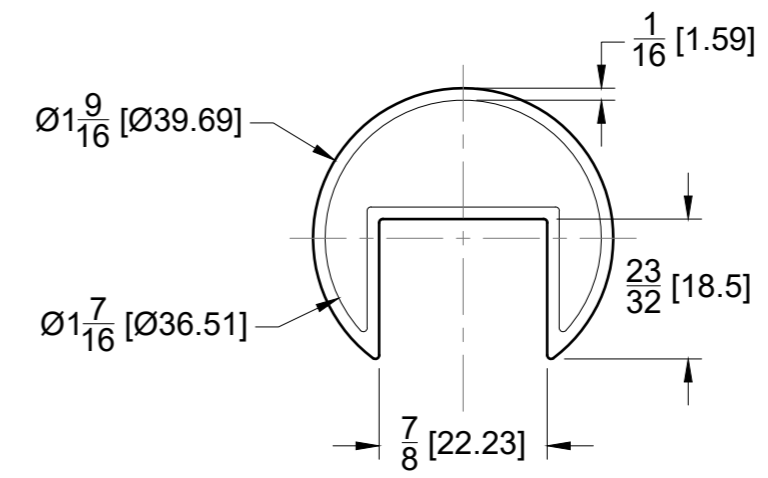

FRONT VIEW

SIDE VIEW

10101 NW 79th Ave  
 Hialeah Gardens, FL 33016  
 Phone: (877) 658-9008  
 Fax: (888) 280-2285

Product:

**120" Round Cap Rail**

Specifications:

Code: R424-10

Material: Stainless Steel 316L