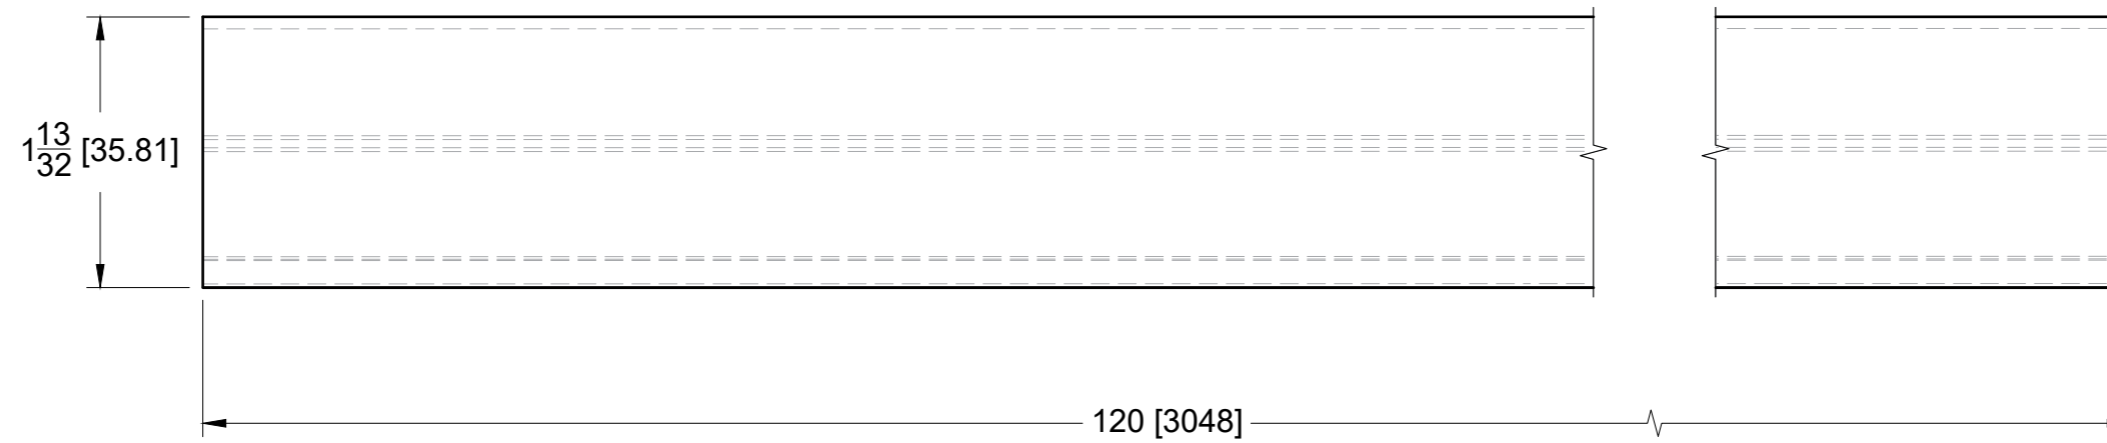

FRONT VIEW

SIDE VIEW

10101 NW 79th Ave  
 Hialeah Gardens, FL 33016  
 Phone: (877) 658-9008  
 Fax: (888) 280-2285

Product:

**120" Round Cap Rail**

Specifications:

Code: R424-10

Material: Stainless Steel 316L