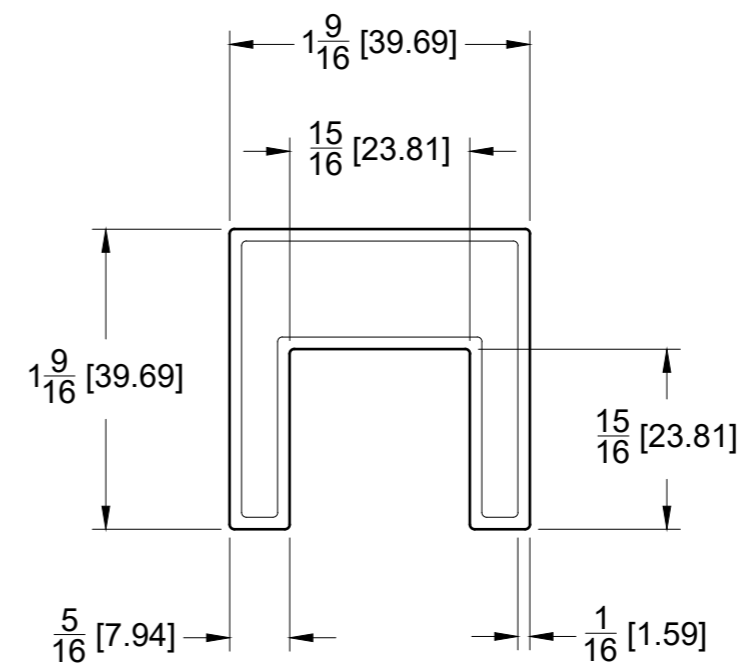

FRONT VIEW

SIDE VIEW

10101 NW 79th Ave
 Hialeah Gardens, FL 33016
 Phone: (877) 658-9008
 Fax: (888) 280-2285

Product:

220" Square Cap Rail

Code:

R40X40

Material:

Stainless Steel 316L

Specifications:

BEFORE PROCEEDING WITH FABRICATION, PLEASE ENSURE THAT YOU VERIFY ALL MEASUREMENTS. IT IS CRUCIAL TO DOUBLE-CHECK THE SPECIFICATIONS TO AVOID ANY DISCREPANCIES. FOR THE MOST UP-TO-DATE TECHNICAL SPECSHEETS AND CUTOUTS, KINDLY VISIT GLASSHARDWARE.COM.