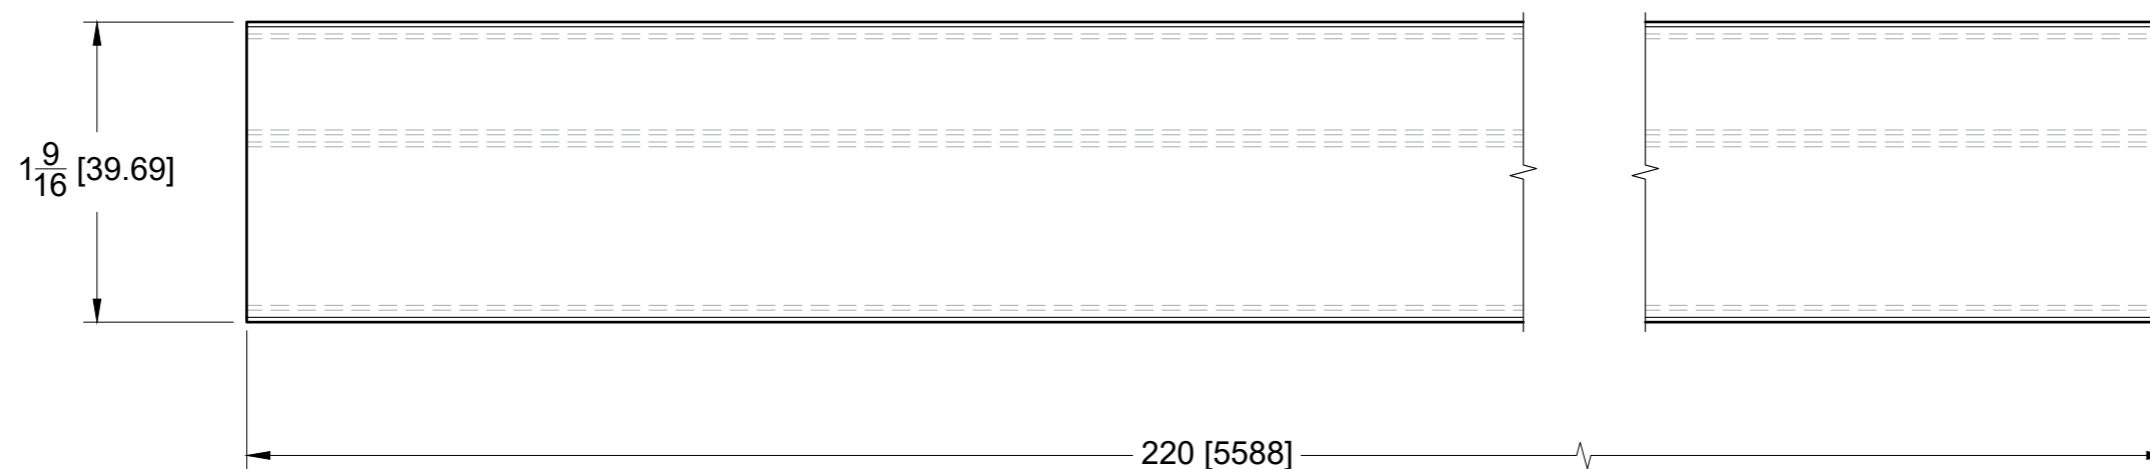

FRONT VIEW

SIDE VIEW

10101 NW 79th Ave
 Hialeah Gardens, FL 33016
 Phone: (877) 658-9008
 Fax: (888) 280-2285

Product:

220" Square Cap Rail

Code:

R40X40

Material: