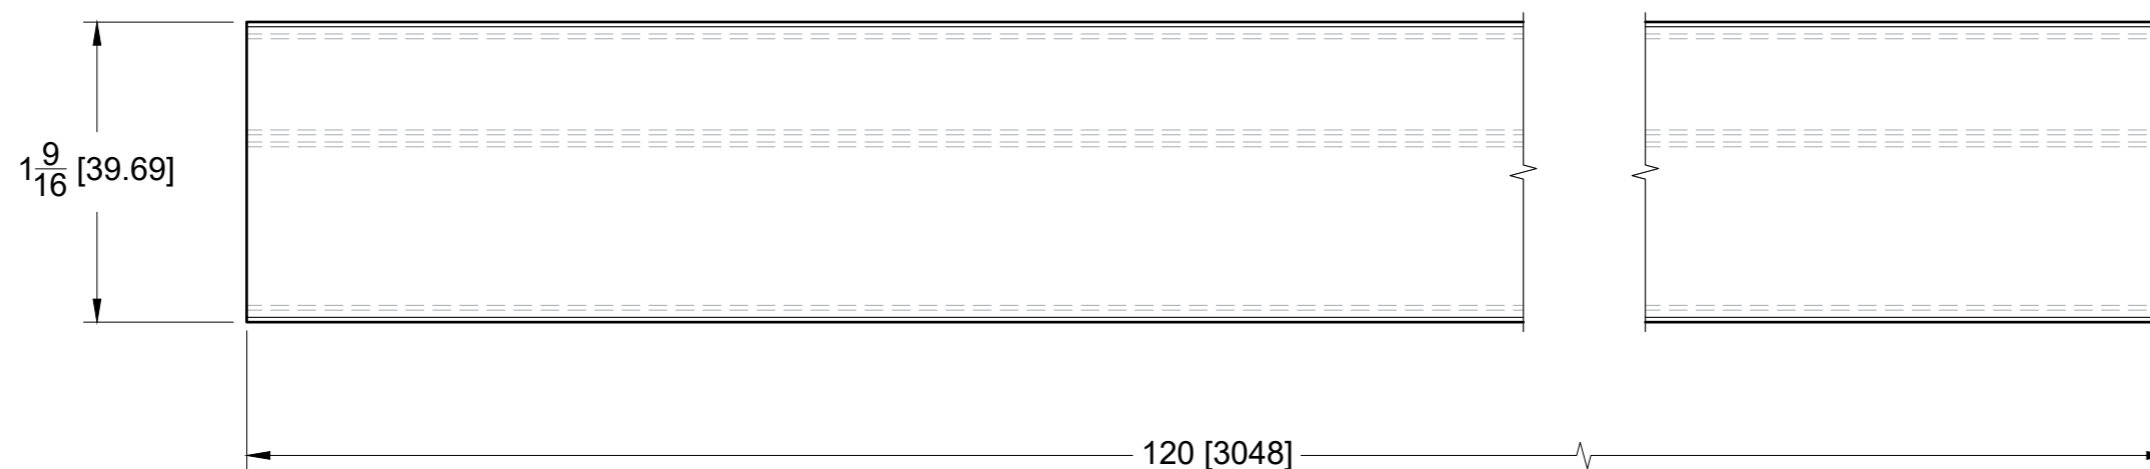

FRONT VIEW

SIDE VIEW

10101 NW 79th Ave
 Hialeah Gardens, FL 33016
 Phone: (877) 658-9008
 Fax: (888) 280-2285

Product:

120" Square Cap Rail

Code:

R40X40-10

Material: