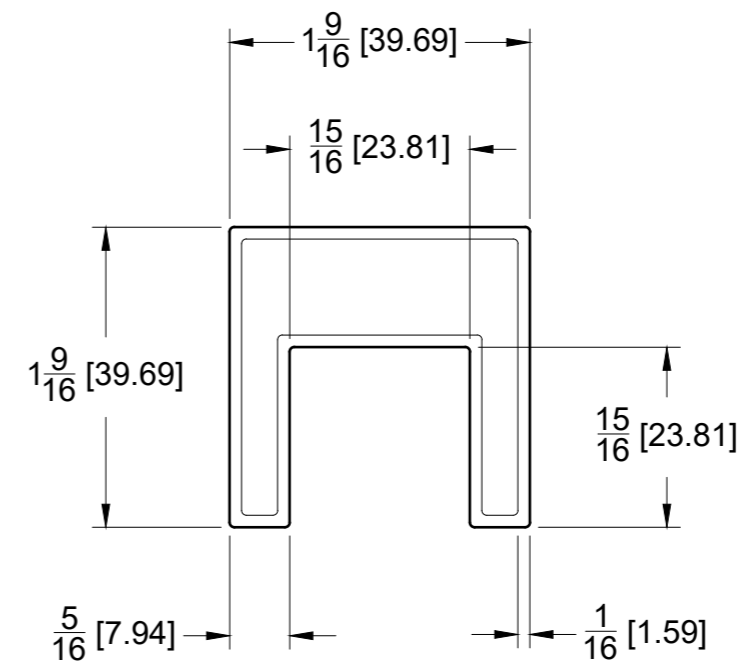

FRONT VIEW

SIDE VIEW

10101 NW 79th Ave
 Hialeah Gardens, FL 33016
 Phone: (877) 658-9008
 Fax: (888) 280-2285

Product:

120" Square Cap Rail

Code:

R40X40-10

Material:

Stainless Steel 316L

Specifications:

BEFORE PROCEEDING WITH FABRICATION, PLEASE ENSURE THAT YOU VERIFY ALL MEASUREMENTS. IT IS CRUCIAL TO DOUBLE-CHECK THE SPECIFICATIONS TO AVOID ANY DISCREPANCIES. FOR THE MOST UP-TO-DATE TECHNICAL SPECSHEETS AND CUTOUTS, KINDLY VISIT GLASSHARDWARE.COM.