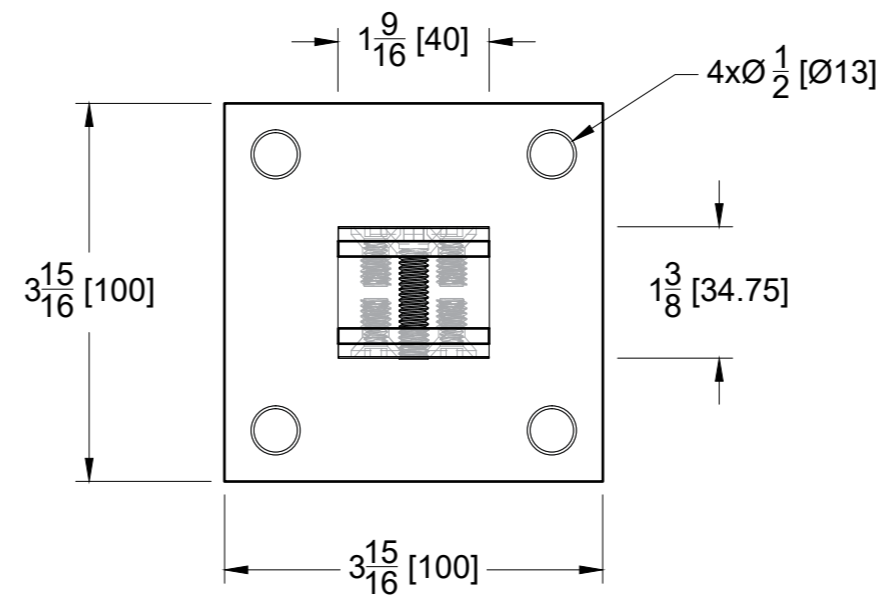

FRONT

BACK

TOP VIEW

GLASS CUT OUT

FRONT VIEW

SIDE VIEW

10101 NW 79th Ave  
Hialeah Gardens, FL 33016  
Phone: (877) 658-9008  
Fax: (888) 280-2285

Product: **316L Stainless Steel Square Spigot**  
Code: R210  
Material: 316L Stainless Steel

Specifications:  
Glass Thickness: 1/2" to 5/8" (12mm to 16 mm).  
Laminated and Tempered glass.  
Includes: One spigot, set of gaskets, and Allen keys.

BEFORE PROCEEDING WITH FABRICATION, PLEASE ENSURE THAT YOU VERIFY ALL MEASUREMENTS. IT IS CRUCIAL TO DOUBLE-CHECK THE SPECIFICATIONS TO AVOID ANY DISCREPANCIES. FOR THE MOST UP-TO-DATE TECHNICAL SPECSHEETS AND CUTOUTS, KINDLY VISIT [GLASSHARDWARE.COM](http://GLASSHARDWARE.COM).  
Date: 08/16/24