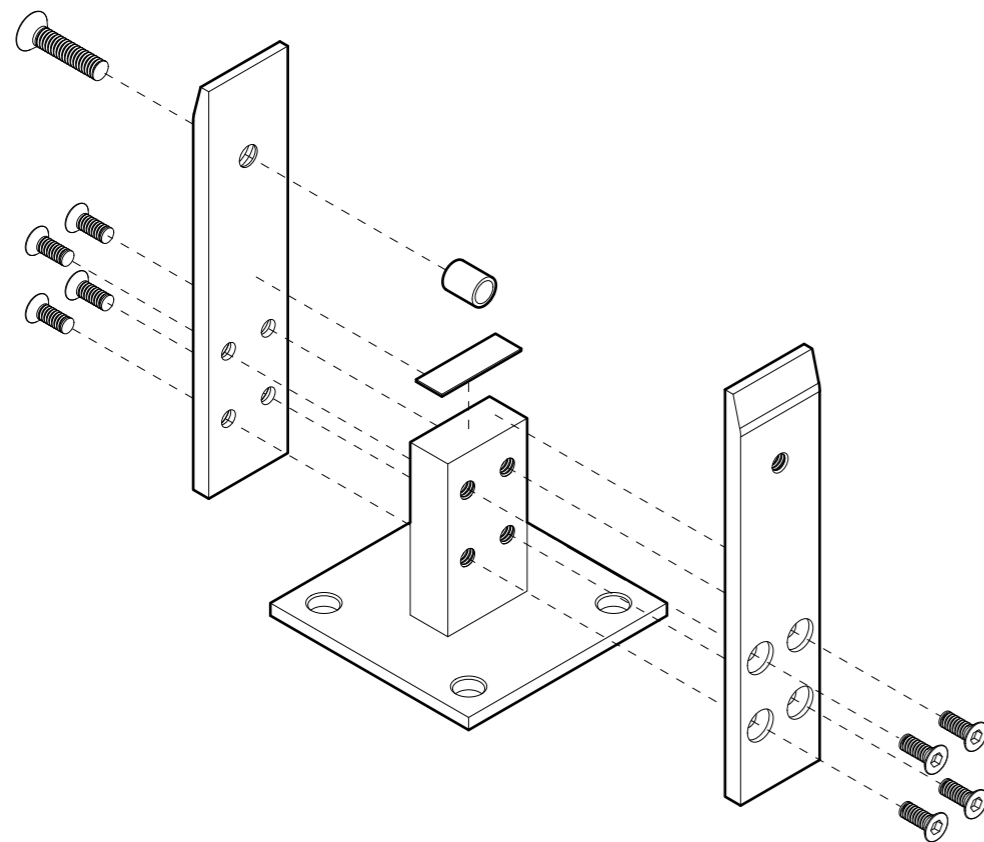

FRONT

BACK

TOP VIEW

GLASS CUT OUT

FRONT VIEW

SIDE VIEW

10101 NW 79th Ave  
Hialeah Gardens, FL 33016  
Phone: (877) 658-9008  
Fax: (888) 280-2285

Product: **316L Stainless Steel Square Spigot**  
Code: R210  
Material: 316L Stainless Steel

Specifications:  
Glass Thickness: 1/2" to 5/8" (12mm to 16 mm).  
Laminated and Tempered glass.  
Includes: One spigot, set of gaskets, and Allen keys.

BEFORE PROCEEDING WITH FABRICATION, PLEASE ENSURE THAT YOU VERIFY ALL MEASUREMENTS. IT IS CRUCIAL TO DOUBLE-CHECK THE SPECIFICATIONS TO AVOID ANY DISCREPANCIES. FOR THE MOST UP-TO-DATE TECHNICAL SPECSHEETS AND CUTOUTS, KINDLY VISIT [GLASSHARDWARE.COM](http://GLASSHARDWARE.COM).  
Date: 08/16/24