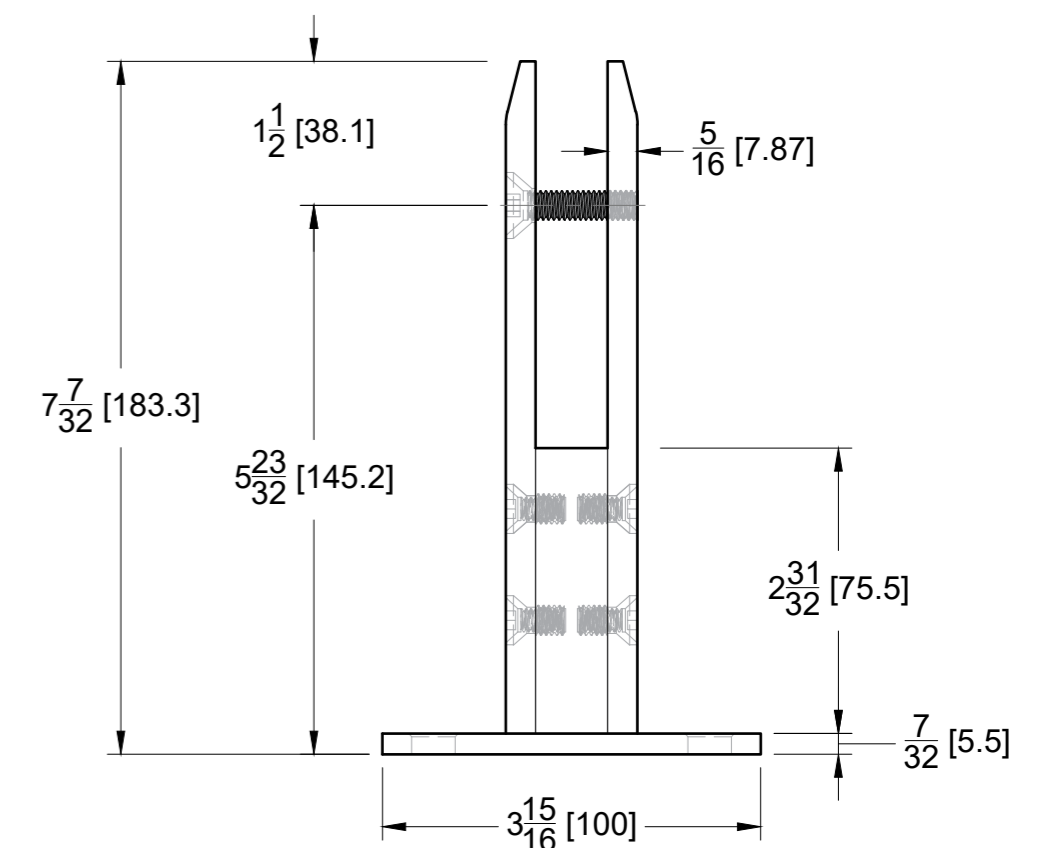

FRONT

BACK

TOP VIEW

GLASS CUT OUT

FRONT VIEW

SIDE VIEW

10101 NW 79th Ave  
Hialeah Gardens, FL 33016  
Phone: (877) 658-9008  
Fax: (888) 280-2285

Product: **316L Stainless Steel Square Spigot**  
Code: R210  
Material: 316L Stainless Steel

Specifications:  
Glass Thickness: 1/2" to 5/8" (12mm to 16 mm).  
Laminated and Tempered glass.  
Includes: One spigot, set of gaskets, and Allen keys.

BEFORE PROCEEDING WITH FABRICATION, PLEASE ENSURE THAT YOU VERIFY ALL MEASUREMENTS. IT IS CRUCIAL TO DOUBLE-CHECK THE SPECIFICATIONS TO AVOID ANY DISCREPANCIES. FOR THE MOST UP-TO-DATE TECHNICAL SPECSHEETS AND CUTOUTS, KINDLY VISIT [GLASSHARDWARE.COM](http://GLASSHARDWARE.COM).  
Date: 08/16/24