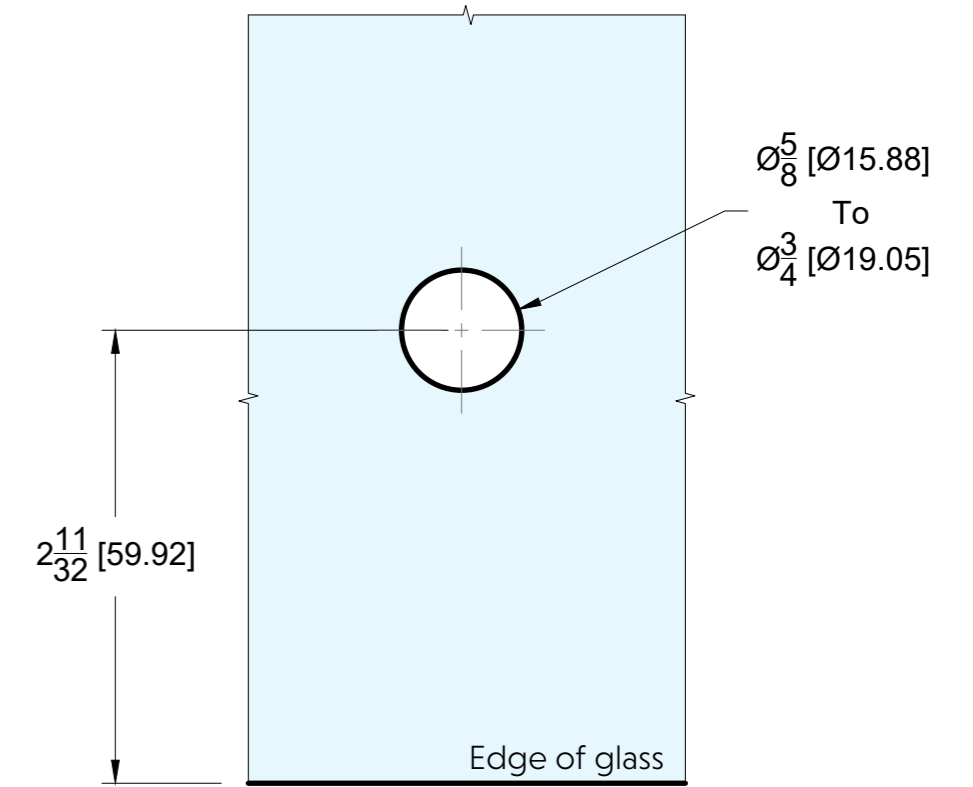

FRONT

BACK

TOP VIEW

GLASS CUT OUT

FRONT VIEW

SIDE VIEW

10101 NW 79th Ave  
Hialeah Gardens, FL 33016  
Phone: (877) 658-9008  
Fax: (888) 280-2285

Product: **316L Stainless Steel Square Spigot**  
Code: R210  
Material: 316L Stainless Steel

Specifications:  
Glass Thickness: 1/2" to 5/8" (12mm to 16 mm).  
Laminated and Tempered glass.  
Includes: One spigot, set of gaskets, and Allen keys.

BEFORE PROCEEDING WITH FABRICATION, PLEASE ENSURE THAT YOU VERIFY ALL MEASUREMENTS. IT IS CRUCIAL TO DOUBLE-CHECK THE SPECIFICATIONS TO AVOID ANY DISCREPANCIES. FOR THE MOST UP-TO-DATE TECHNICAL SPECSHEETS AND CUTOUTS, KINDLY VISIT [GLASSHARDWARE.COM](http://GLASSHARDWARE.COM).  
Date: 08/16/24