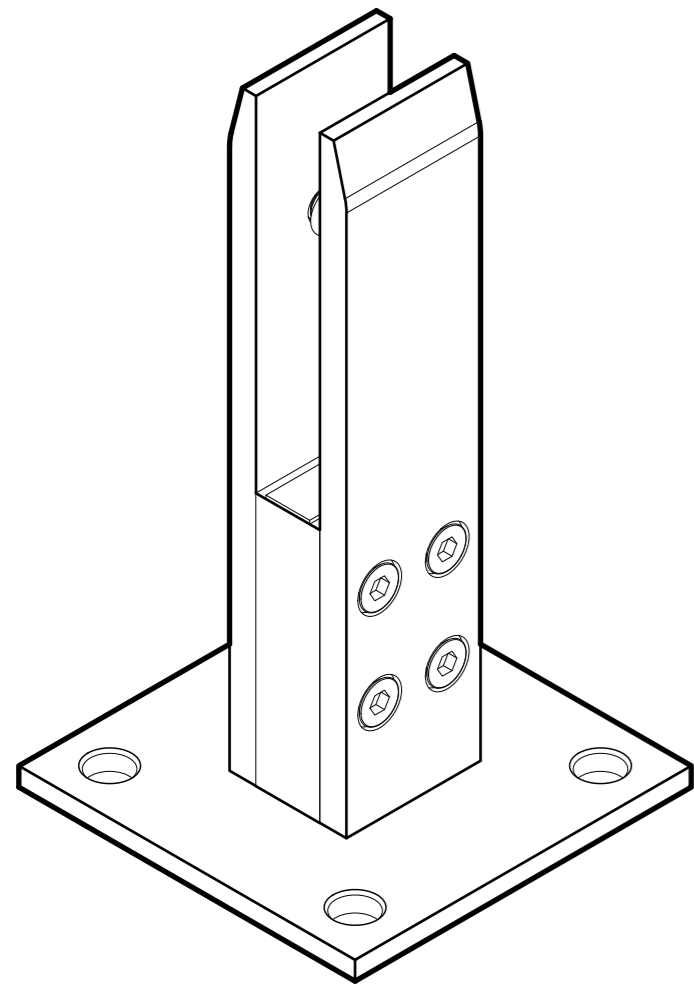

FRONT

BACK

TOP VIEW

GLASS CUT OUT

FRONT VIEW

SIDE VIEW

10101 NW 79th Ave  
Hialeah Gardens, FL 33016  
Phone: (877) 658-9008  
Fax: (888) 280-2285

Product: **316L Stainless Steel Square Spigot**  
Code: R210  
Material: 316L Stainless Steel

Specifications:  
Glass Thickness: 1/2" to 5/8" (12mm to 16 mm).  
Laminated and Tempered glass.  
Includes: One spigot, set of gaskets, and Allen keys.

BEFORE PROCEEDING WITH FABRICATION, PLEASE ENSURE THAT YOU VERIFY ALL MEASUREMENTS. IT IS CRUCIAL TO DOUBLE-CHECK THE SPECIFICATIONS TO AVOID ANY DISCREPANCIES. FOR THE MOST UP-TO-DATE TECHNICAL SPECSHEETS AND CUTOUTS, KINDLY VISIT [GLASSHARDWARE.COM](http://GLASSHARDWARE.COM).  
Date: 08/16/24