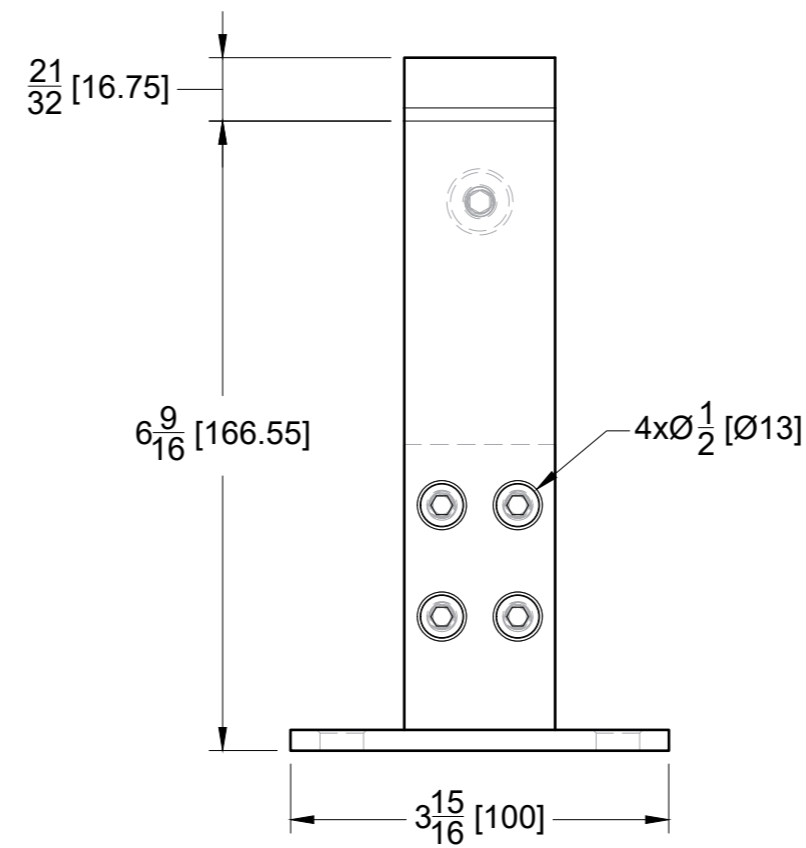

FRONT

BACK

TOP VIEW

GLASS CUT OUT

FRONT VIEW

SIDE VIEW

10101 NW 79th Ave  
Hialeah Gardens, FL 33016  
Phone: (877) 658-9008  
Fax: (888) 280-2285

Product: **316L Stainless Steel Square Spigot**  
Code: R210  
Material: 316L Stainless Steel

Specifications:  
Glass Thickness: 1/2" to 5/8" (12mm to 16 mm).  
Laminated and Tempered glass.  
Includes: One spigot, set of gaskets, and Allen keys.

BEFORE PROCEEDING WITH FABRICATION, PLEASE ENSURE THAT YOU VERIFY ALL MEASUREMENTS. IT IS CRUCIAL TO DOUBLE-CHECK THE SPECIFICATIONS TO AVOID ANY DISCREPANCIES. FOR THE MOST UP-TO-DATE TECHNICAL SPECSHEETS AND CUTOUTS, KINDLY VISIT [GLASSHARDWARE.COM](http://GLASSHARDWARE.COM).  
Date: 08/16/24