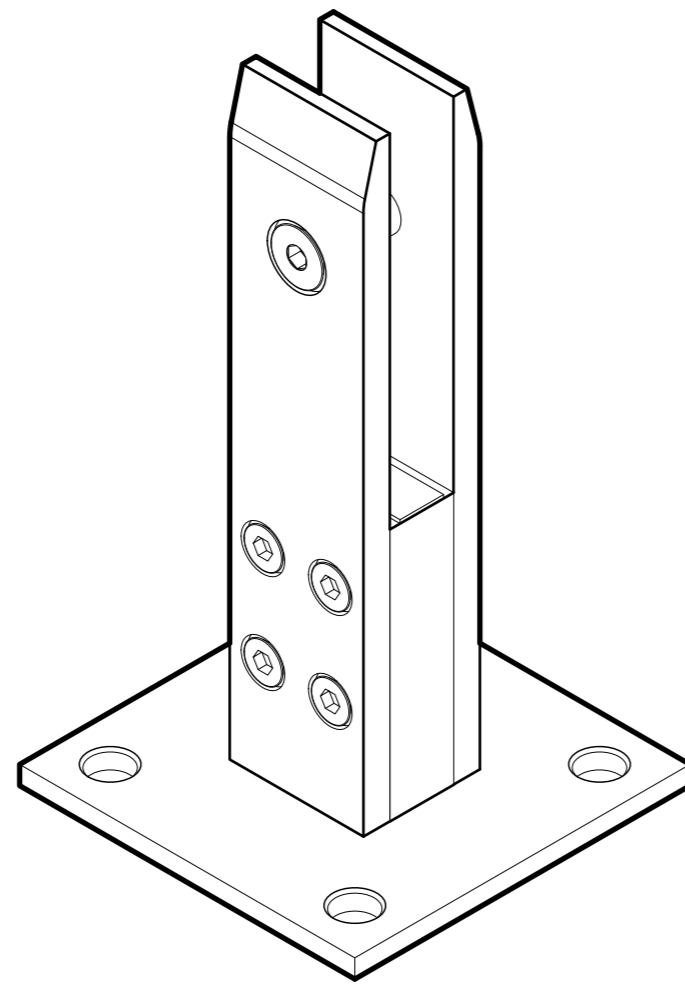

FRONT

BACK

TOP VIEW

GLASS CUT OUT

FRONT VIEW

SIDE VIEW

10101 NW 79th Ave  
Hialeah Gardens, FL 33016  
Phone: (877) 658-9008  
Fax: (888) 280-2285

Product: **316L Stainless Steel Square Spigot**  
Code: R210  
Material: 316L Stainless Steel

Specifications:  
Glass Thickness: 1/2" to 5/8" (12mm to 16 mm).  
Laminated and Tempered glass.  
Includes: One spigot, set of gaskets, and Allen keys.

BEFORE PROCEEDING WITH FABRICATION, PLEASE ENSURE THAT YOU VERIFY ALL MEASUREMENTS. IT IS CRUCIAL TO DOUBLE-CHECK THE SPECIFICATIONS TO AVOID ANY DISCREPANCIES. FOR THE MOST UP-TO-DATE TECHNICAL SPECSHEETS AND CUTOUTS, KINDLY VISIT [GLASSHARDWARE.COM](http://GLASSHARDWARE.COM).  
Date: 08/16/24