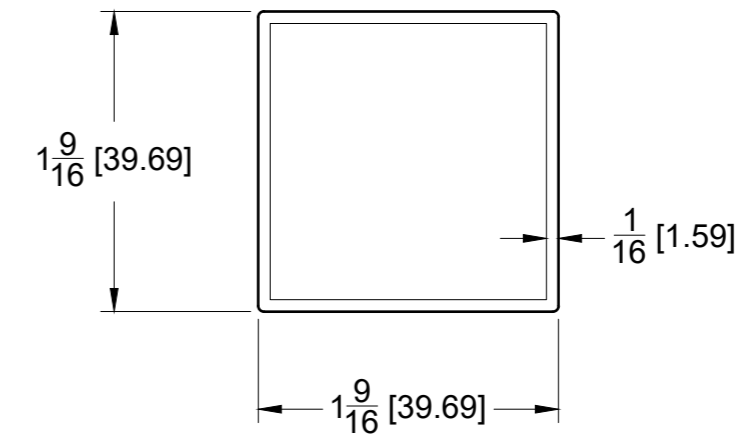

FRONT VIEW

SIDE VIEW

10101 NW 79th Ave
 Hialeah Gardens, FL 33016
 Phone: (877) 658-9008
 Fax: (888) 280-2285

Product:	120" Square Handrail
Code:	SQHRT10
Material:	Stainless Steel 316L

Specifications:	
-----------------	--