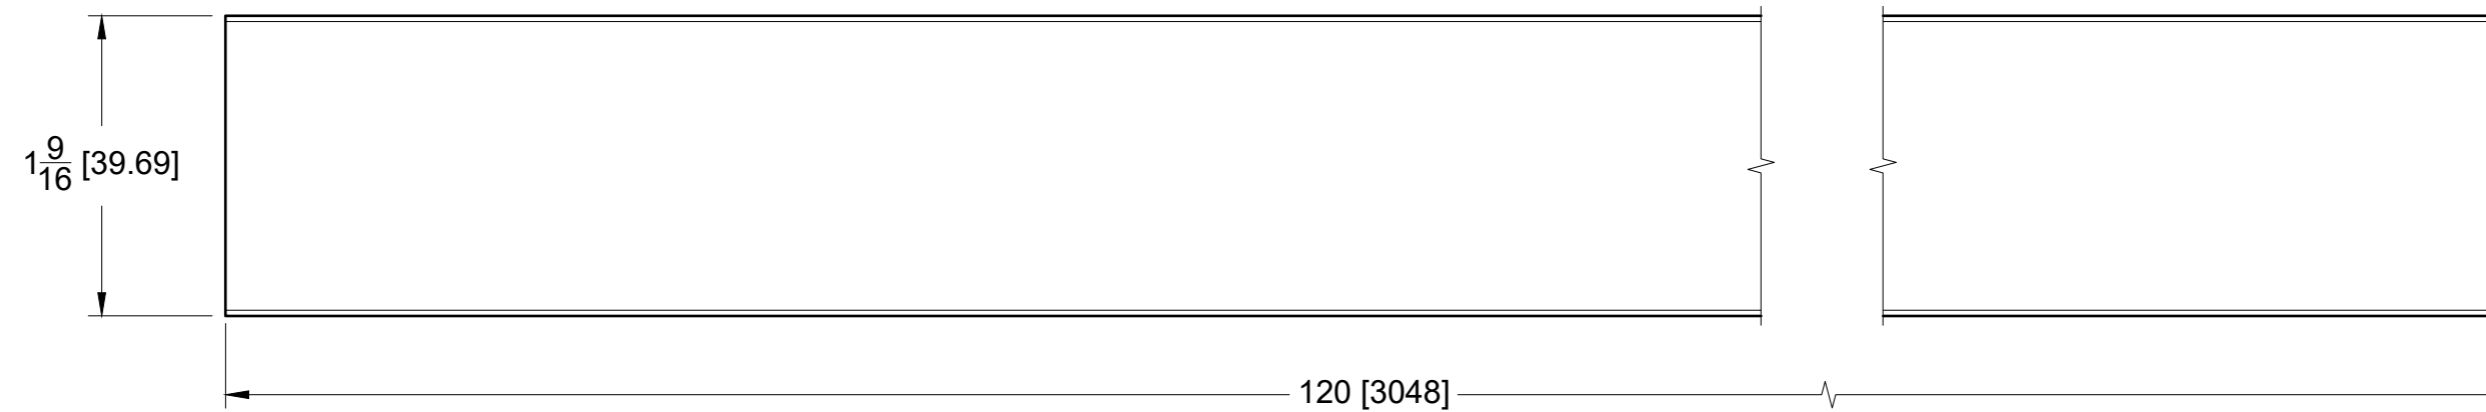

FRONT VIEW

SIDE VIEW

10101 NW 79th Ave
 Hialeah Gardens, FL 33016
 Phone: (877) 658-9008
 Fax: (888) 280-2285

Product:	120" Square Handrail
Code:	SQHRT10
Material:	Stainless Steel 316L

Specifications:	
-----------------	--