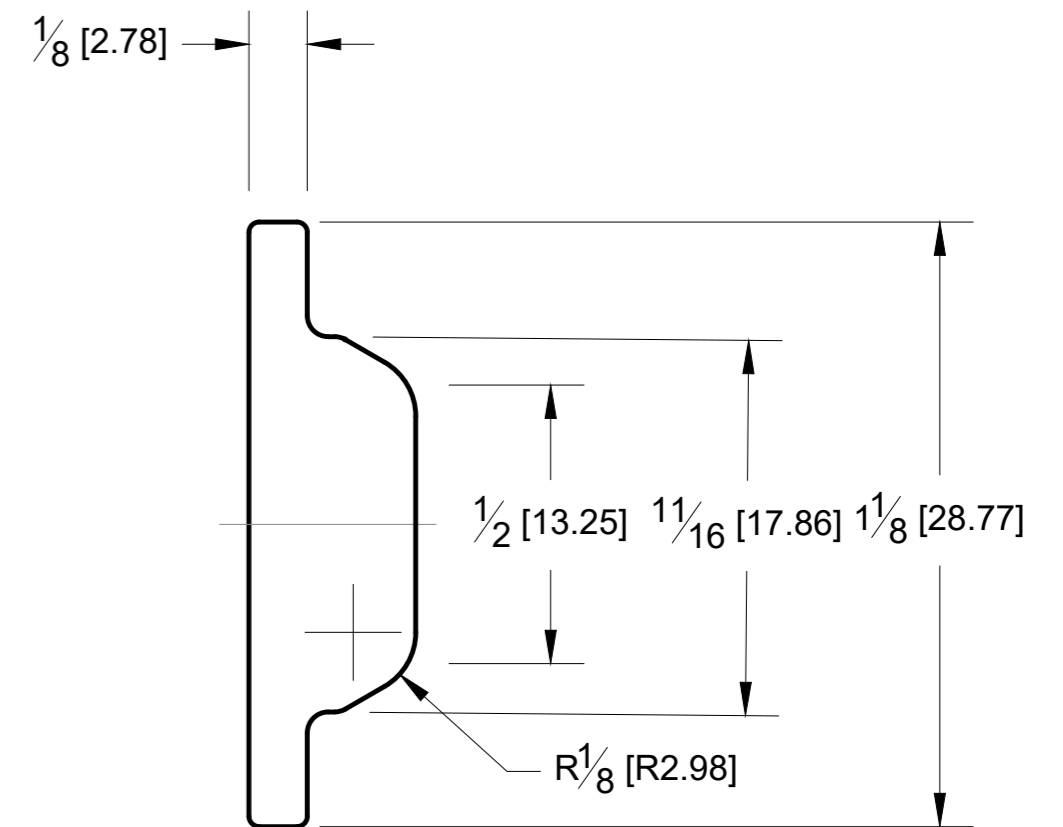

10101 NW 79th Ave
 Hialeah Gardens, FL
 33016
 Phone: (877) 658-9008

Product: **10' Tilt-Lock Base Shoe / Joining gasket**

Code: R80

Material: Rubber

Specifications:

Before proceeding with fabrication, please ensure that you verify all measurements. It is crucial to double-check the specifications to avoid any discrepancies. For the most up-to-date technical spec sheets and cutouts, kindly visit glasshardware.com.

Date: 01/28/2025

10101 NW 79th Ave
Hialeah Gardens, FL
33016
Phone: (877) 658-9008

Product: **10' Tilt-Lock Base Shoe / Joining pins**

Code: R80

Material: Aluminium

Specifications:

Before proceeding with fabrication, please ensure that you verify all measurements. It is crucial to double-check the specifications to avoid any discrepancies. For the most up-to-date technical spec sheets and cutouts, kindly visit glasshardware.com.

Date: 01/28/2025

10101 NW 79th Ave
 Hialeah Gardens, FL
 33016
 Phone: (877) 658-9008

Product: **10' Tilt-Lock Base Shoe / Stabilizing washer**

Code: R80

Material: Aluminium

Specifications:

Before proceeding with fabrication, please ensure that you verify all measurements. It is crucial to double-check the specifications to avoid any discrepancies. For the most up-to-date technical spec sheets and cutouts, kindly visit glasshardware.com.