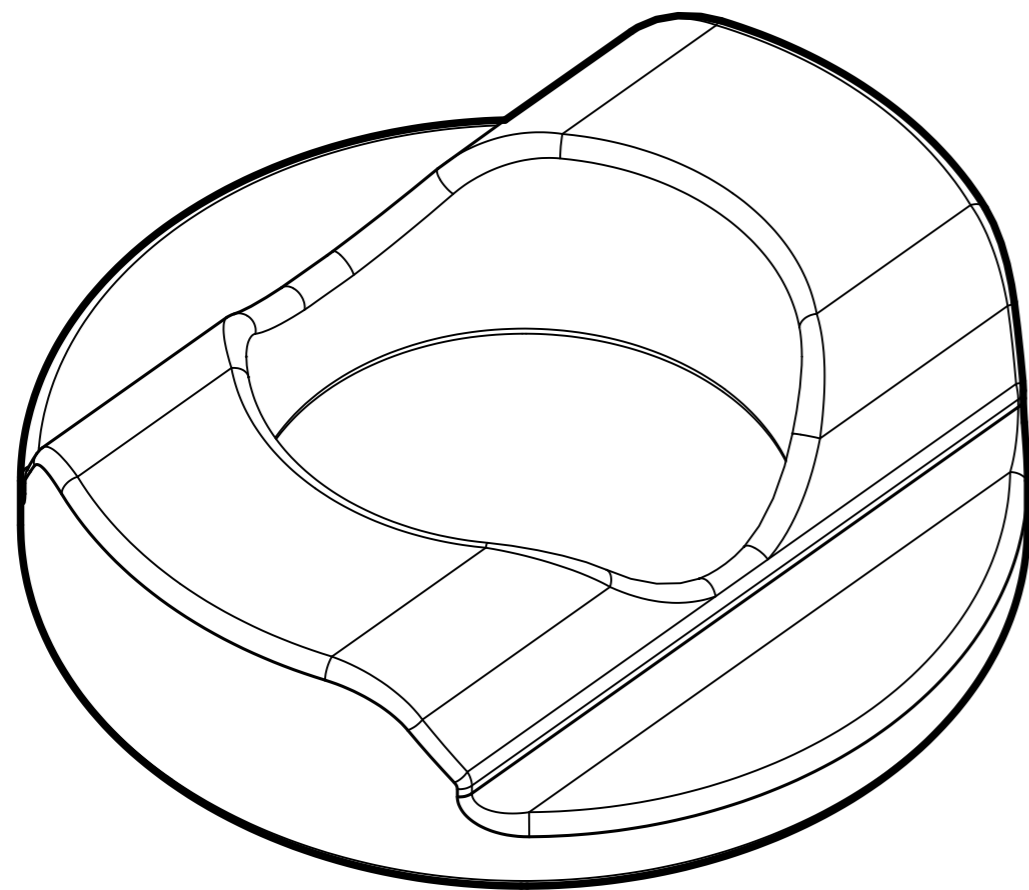

10101 NW 79th Ave
 Hialeah Gardens, FL
 33016
 Phone: (877) 658-9008

Product: **10' Tilt-Lock Base Shoe / Joining gasket**

Code: R80

Material: Rubber

Specifications:

Before proceeding with fabrication, please ensure that you verify all measurements. It is crucial to double-check the specifications to avoid any discrepancies. For the most up-to-date technical spec sheets and cutouts, kindly visit glasshardware.com.

Date: 01/28/2025

10101 NW 79th Ave
Hialeah Gardens, FL
33016
Phone: (877) 658-9008

Product: **10' Tilt-Lock Base Shoe / Joining pins**

Code: R80

Material: Aluminium

Specifications:

Before proceeding with fabrication, please ensure that you verify all measurements. It is crucial to double-check the specifications to avoid any discrepancies. For the most up-to-date technical spec sheets and cutouts, kindly visit glasshardware.com.

Date: 01/28/2025

10101 NW 79th Ave
 Hialeah Gardens, FL
 33016
 Phone: (877) 658-9008

Product: **10' Tilt-Lock Base Shoe / Stabilizing washer**

Code: R80

Material: Aluminium

Specifications:

Before proceeding with fabrication, please ensure that you verify all measurements. It is crucial to double-check the specifications to avoid any discrepancies. For the most up-to-date technical spec sheets and cutouts, kindly visit glasshardware.com.