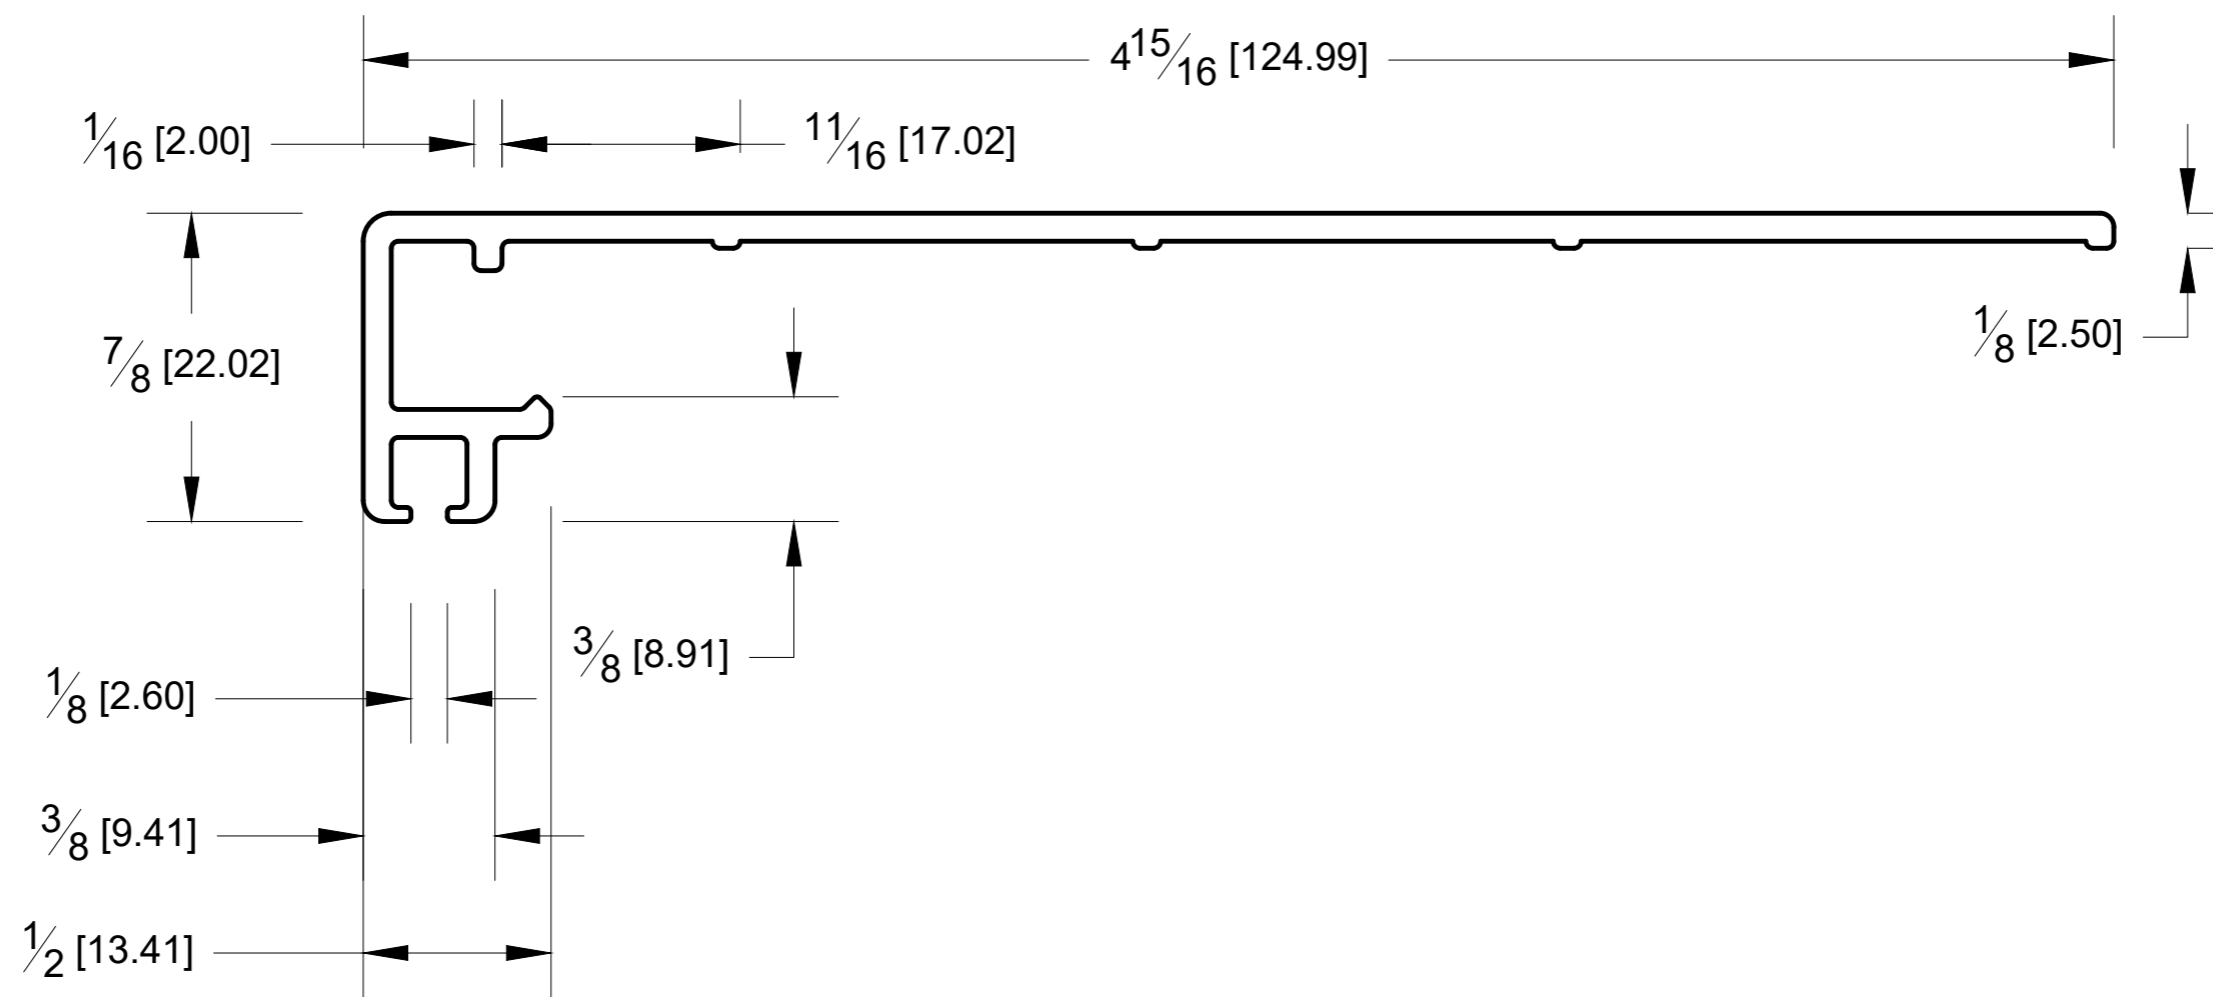

10101 NW 79th Ave
 Hialeah Gardens, FL
 33016
 Phone: (877) 658-9008

Product: **10' Tilt-Lock Base Shoe / Channel**

Code: R80

Material: Aluminium

Specifications:

Before proceeding with fabrication, please ensure that you verify all measurements. It is crucial to double-check the specifications to avoid any discrepancies. For the most up-to-date technical spec sheets and cutouts, kindly visit glasshardware.com.

Date: 01/28/2025

10101 NW 79th Ave
 Hialeah Gardens, FL
 33016
 Phone: (877) 658-9008

Product: **10' Tilt-Lock Base Shoe / Cladding**

Code: R80

Material: Aluminium

Specifications:

Before proceeding with fabrication, please ensure that you verify all measurements. It is crucial to double-check the specifications to avoid any discrepancies. For the most up-to-date technical spec sheets and cutouts, kindly visit glasshardware.com.

Date: 01/28/2025

10101 NW 79th Ave
Hialeah Gardens, FL
33016
Phone: (877) 658-9008

Product: 10' Tilt-Lock Base Shoe / End cap	
Code: R80	Material: Aluminium

Specifications:

Before proceeding with fabrication, please ensure that you verify all measurements. It is crucial to double-check the specifications to avoid any discrepancies. For the most up-to-date technical spec sheets and cutouts, kindly visit glasshardware.com.
Date: 01/28/2025

10101 NW 79th Ave
 Hialeah Gardens, FL
 33016
 Phone: (877) 658-9008

Product: **10' Tilt-Lock Base Shoe / Joining gasket**

Code: R80

Material: Rubber

Specifications:

Before proceeding with fabrication, please ensure that you verify all measurements. It is crucial to double-check the specifications to avoid any discrepancies. For the most up-to-date technical spec sheets and cutouts, kindly visit glasshardware.com.