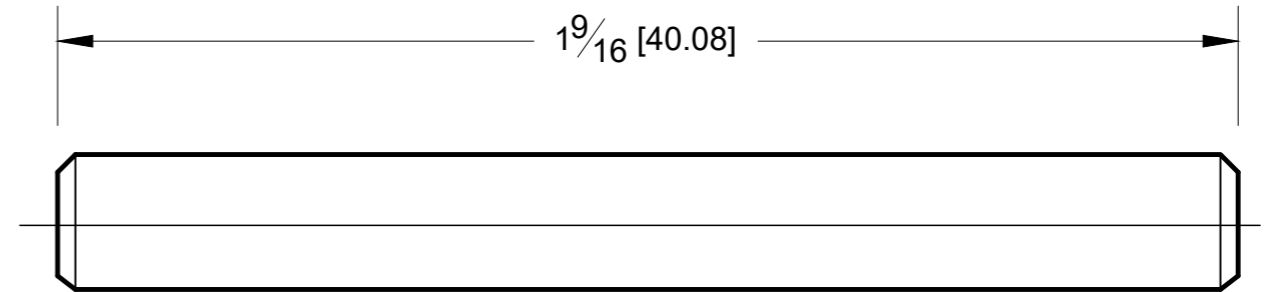

10101 NW 79th Ave
 Hialeah Gardens, FL
 33016
 Phone: (877) 658-9008

Product: **10' Tilt-Lock Base Shoe / Joining gasket**

Code: R80

Material: Rubber

Specifications:

Before proceeding with fabrication, please ensure that you verify all measurements. It is crucial to double-check the specifications to avoid any discrepancies. For the most up-to-date technical spec sheets and cutouts, kindly visit glasshardware.com.

Date: 01/28/2025

10101 NW 79th Ave
Hialeah Gardens, FL
33016
Phone: (877) 658-9008

Product: **10' Tilt-Lock Base Shoe / Joining pins**

Code: R80

Material: Aluminium

Specifications:

Before proceeding with fabrication, please ensure that you verify all measurements. It is crucial to double-check the specifications to avoid any discrepancies. For the most up-to-date technical spec sheets and cutouts, kindly visit glasshardware.com.