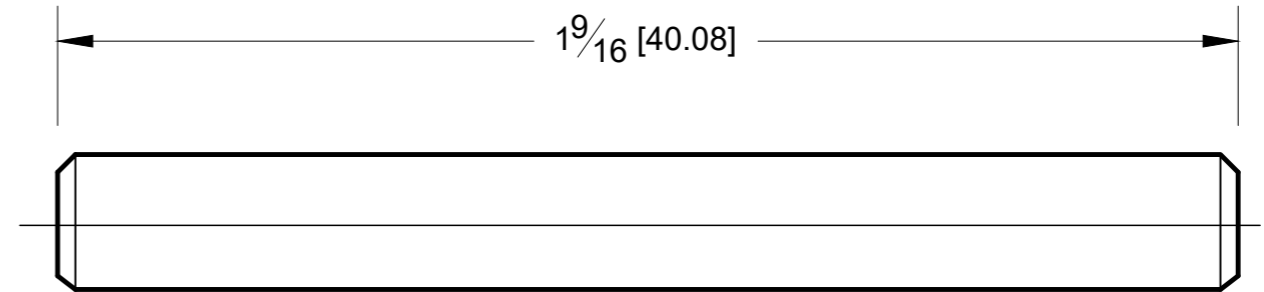

Date: 01/28/2025

10101 NW 79th Ave
Hialeah Gardens, FL
33016
Phone: (877) 658-9008

Product: **10' Tilt-Lock Base Shoe / Joining pins**

Code: R80

Material: Aluminium

Specifications:

Before proceeding with fabrication, please ensure that you verify all measurements. It is crucial to double-check the specifications to avoid any discrepancies. For the most up-to-date technical spec sheets and cutouts, kindly visit glasshardware.com.

Date: 01/28/2025

10101 NW 79th Ave
 Hialeah Gardens, FL
 33016
 Phone: (877) 658-9008

Product: **10' Tilt-Lock Base Shoe / Stabilizing washer**

Code: R80

Material: Aluminium

Specifications:

Before proceeding with fabrication, please ensure that you verify all measurements. It is crucial to double-check the specifications to avoid any discrepancies. For the most up-to-date technical spec sheets and cutouts, kindly visit glasshardware.com.