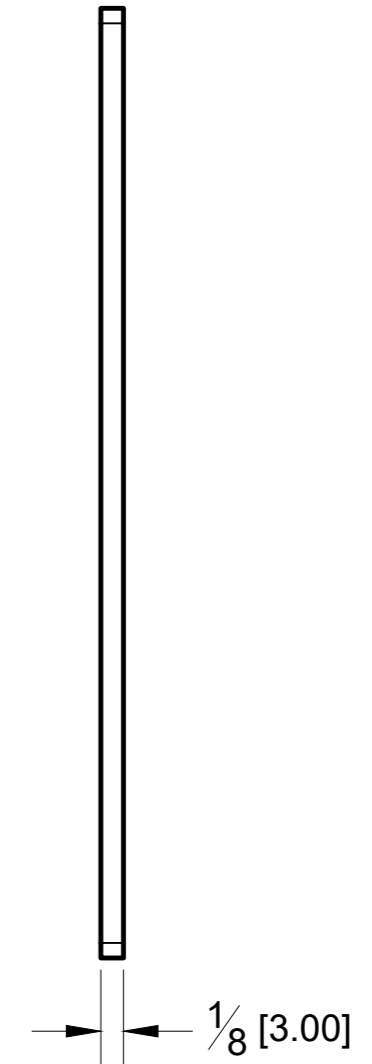

10101 NW 79th Ave
 Hialeah Gardens, FL
 33016
 Phone: (877) 658-9008

Product: **10' Tilt-Lock Base Shoe / Channel**

Code: R80

Material: Aluminium

Specifications:

Before proceeding with fabrication, please ensure that you verify all measurements. It is crucial to double-check the specifications to avoid any discrepancies. For the most up-to-date technical spec sheets and cutouts, kindly visit glasshardware.com.

Date: 01/28/2025

10101 NW 79th Ave
 Hialeah Gardens, FL
 33016
 Phone: (877) 658-9008

Product: **10' Tilt-Lock Base Shoe / Cladding**

Code: R80

Material: Aluminium

Specifications:

Before proceeding with fabrication, please ensure that you verify all measurements. It is crucial to double-check the specifications to avoid any discrepancies. For the most up-to-date technical spec sheets and cutouts, kindly visit glasshardware.com.

Date: 01/28/2025

10101 NW 79th Ave
Hialeah Gardens, FL
33016
Phone: (877) 658-9008

Product: 10' Tilt-Lock Base Shoe / End cap	
Code: R80	Material: Aluminium

Specifications:

Before proceeding with fabrication, please ensure that you verify all measurements. It is crucial to double-check the specifications to avoid any discrepancies. For the most up-to-date technical spec sheets and cutouts, kindly visit glasshardware.com.
Date: 01/28/2025

10101 NW 79th Ave
 Hialeah Gardens, FL
 33016
 Phone: (877) 658-9008

Product: **10' Tilt-Lock Base Shoe / Joining gasket**

Code: R80

Material: Rubber

Specifications:

Before proceeding with fabrication, please ensure that you verify all measurements. It is crucial to double-check the specifications to avoid any discrepancies. For the most up-to-date technical spec sheets and cutouts, kindly visit glasshardware.com.