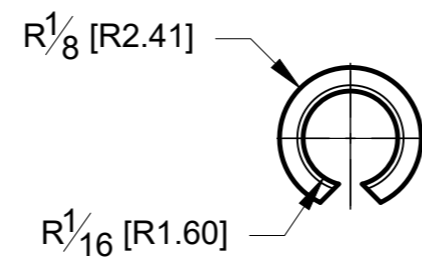

Date: 01/28/2025

10101 NW 79th Ave
Hialeah Gardens, FL
33016
Phone: (877) 658-9008

Product: 10' Tilt-Lock Base Shoe / End cap	
Code: R80	Material: Aluminium

Specifications:

Before proceeding with fabrication, please ensure that you verify all measurements. It is crucial to double-check the specifications to avoid any discrepancies. For the most up-to-date technical spec sheets and cutouts, kindly visit glasshardware.com.
Date: 01/28/2025

10101 NW 79th Ave
 Hialeah Gardens, FL
 33016
 Phone: (877) 658-9008

Product: **10' Tilt-Lock Base Shoe / Joining gasket**

Code: R80

Material: Rubber

Specifications:

Before proceeding with fabrication, please ensure that you verify all measurements. It is crucial to double-check the specifications to avoid any discrepancies. For the most up-to-date technical spec sheets and cutouts, kindly visit glasshardware.com.

Date: 01/28/2025

10101 NW 79th Ave
Hialeah Gardens, FL
33016
Phone: (877) 658-9008

Product: **10' Tilt-Lock Base Shoe / Joining pins**

Code: R80

Material: Aluminium

Specifications:

Before proceeding with fabrication, please ensure that you verify all measurements. It is crucial to double-check the specifications to avoid any discrepancies. For the most up-to-date technical spec sheets and cutouts, kindly visit glasshardware.com.