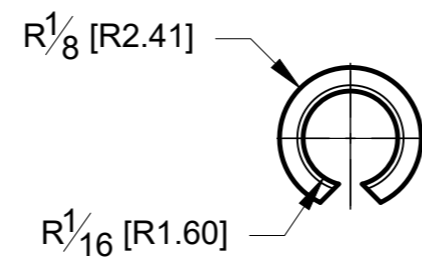

10101 NW 79th Ave
 Hialeah Gardens, FL
 33016
 Phone: (877) 658-9008

Product: **10' Tilt-Lock Base Shoe / Joining gasket**

Code: R80

Material: Rubber

Specifications:

Before proceeding with fabrication, please ensure that you verify all measurements. It is crucial to double-check the specifications to avoid any discrepancies. For the most up-to-date technical spec sheets and cutouts, kindly visit glasshardware.com.

Date: 01/28/2025

10101 NW 79th Ave
Hialeah Gardens, FL
33016
Phone: (877) 658-9008

Product: **10' Tilt-Lock Base Shoe / Joining pins**

Code: R80

Material: Aluminium

Specifications:

Before proceeding with fabrication, please ensure that you verify all measurements. It is crucial to double-check the specifications to avoid any discrepancies. For the most up-to-date technical spec sheets and cutouts, kindly visit glasshardware.com.

Date: 01/28/2025

10101 NW 79th Ave
 Hialeah Gardens, FL
 33016
 Phone: (877) 658-9008

Product: **10' Tilt-Lock Base Shoe / Stabilizing washer**

Code: R80

Material: Aluminium

Specifications:

Before proceeding with fabrication, please ensure that you verify all measurements. It is crucial to double-check the specifications to avoid any discrepancies. For the most up-to-date technical spec sheets and cutouts, kindly visit glasshardware.com.