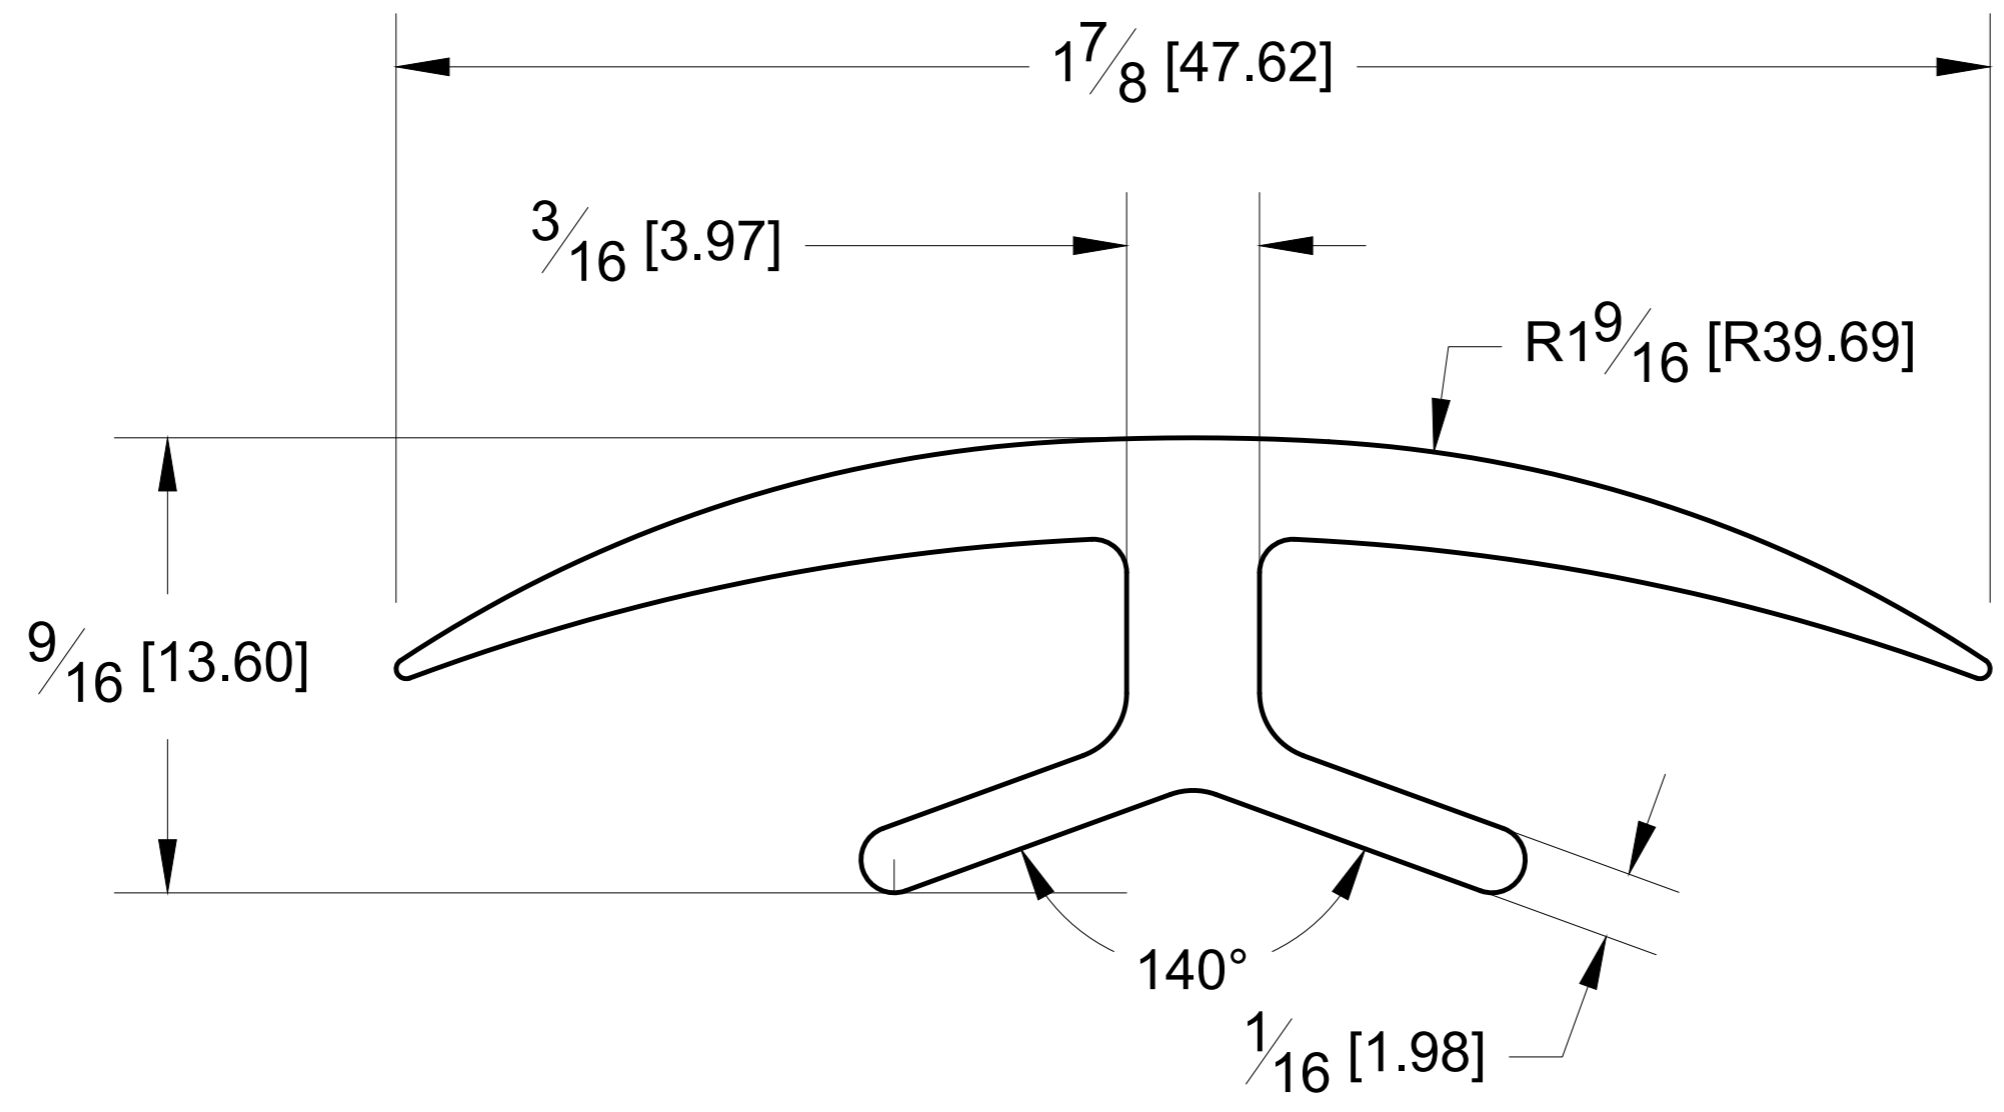

10101 NW 79th Ave
 Hialeah Gardens, FL
 33016
 Phone: (877) 658-9008

Product: **10' Tilt-Lock Base Shoe / Channel**

Code: R80

Material: Aluminium

Specifications:

Before proceeding with fabrication, please ensure that you verify all measurements. It is crucial to double-check the specifications to avoid any discrepancies. For the most up-to-date technical spec sheets and cutouts, kindly visit glasshardware.com.

Date: 01/28/2025

10101 NW 79th Ave
Hialeah Gardens, FL
33016
Phone: (877) 658-9008

Product: 10' Tilt-Lock Base Shoe / End cap	
Code: R80	Material: Aluminium

Specifications:

Before proceeding with fabrication, please ensure that you verify all measurements. It is crucial to double-check the specifications to avoid any discrepancies. For the most up-to-date technical spec sheets and cutouts, kindly visit glasshardware.com.
Date: 01/28/2025

10101 NW 79th Ave
 Hialeah Gardens, FL
 33016
 Phone: (877) 658-9008

Product: **10' Tilt-Lock Base Shoe / Joining gasket**

Code: R80

Material: Rubber

Specifications:

Before proceeding with fabrication, please ensure that you verify all measurements. It is crucial to double-check the specifications to avoid any discrepancies. For the most up-to-date technical spec sheets and cutouts, kindly visit glasshardware.com.

Date: 01/28/2025

10101 NW 79th Ave
Hialeah Gardens, FL
33016
Phone: (877) 658-9008

Product: **10' Tilt-Lock Base Shoe / Joining pins**

Code: R80

Material: Aluminium

Specifications:

Before proceeding with fabrication, please ensure that you verify all measurements. It is crucial to double-check the specifications to avoid any discrepancies. For the most up-to-date technical spec sheets and cutouts, kindly visit glasshardware.com.