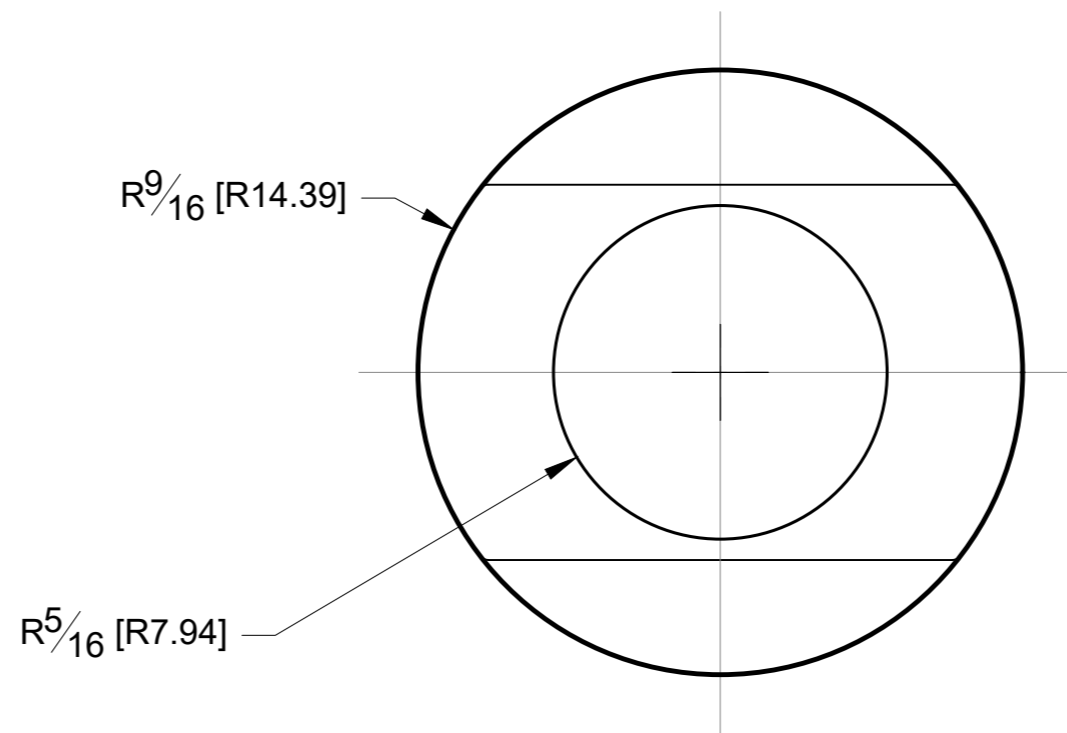

10101 NW 79th Ave
Hialeah Gardens, FL
33016
Phone: (877) 658-9008

Product: **10' Tilt-Lock Base Shoe / Stabilizing washer**

Code: R80

Material: Aluminium

Specifications:

Before proceeding with fabrication, please ensure that you verify all measurements. It is crucial to double-check the specifications to avoid any discrepancies. For the most up-to-date technical spec sheets and cutouts, kindly visit glasshardware.com.

Date: 01/28/2025