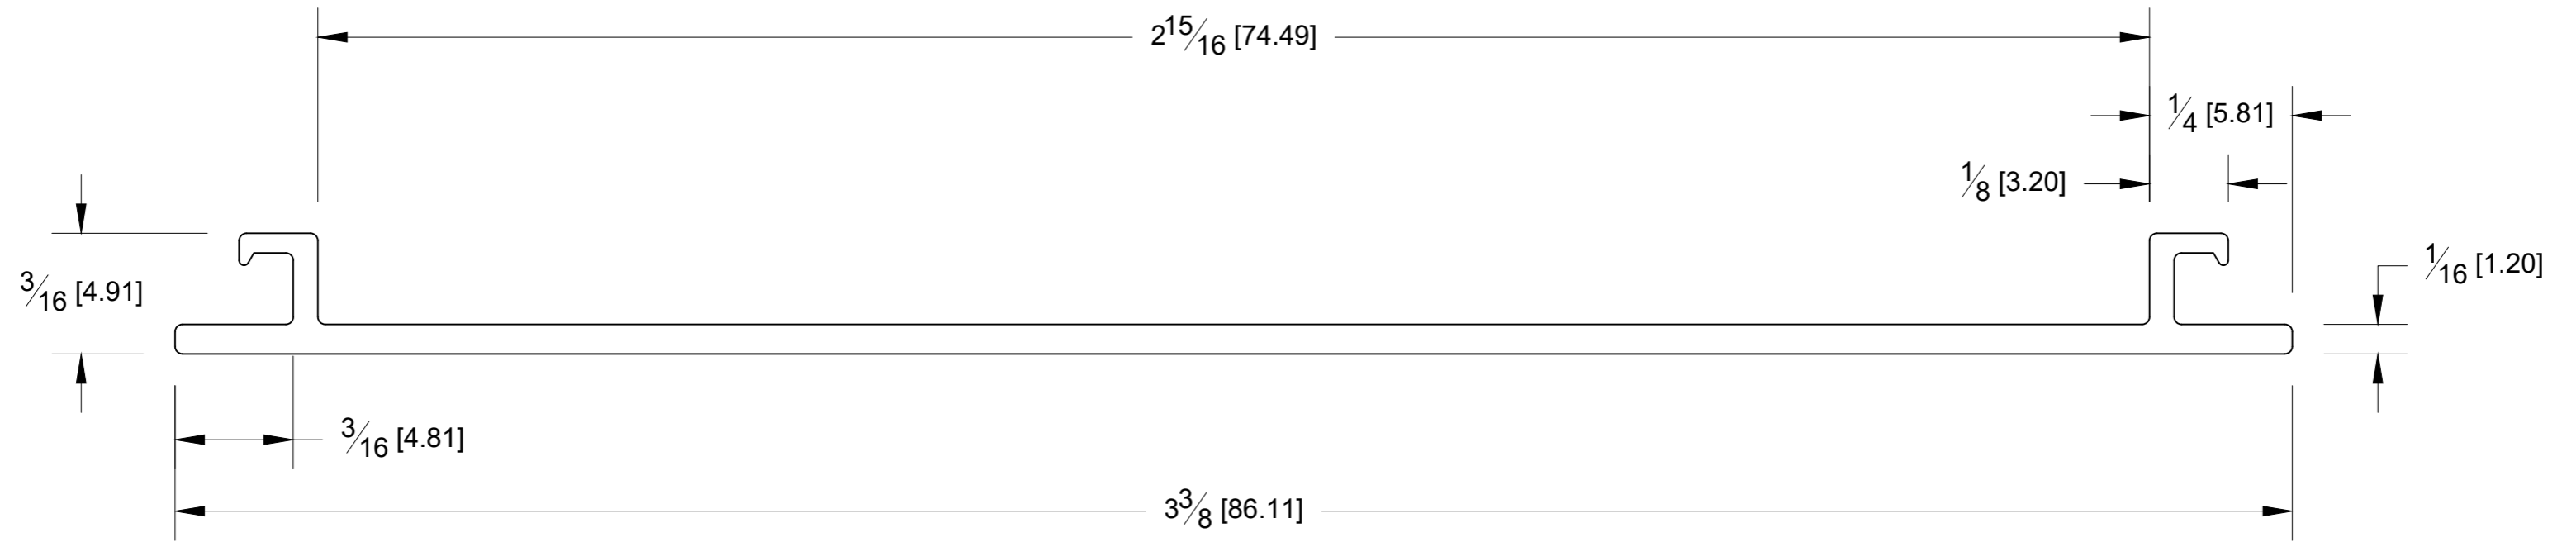

10101 NW 79th Ave
 Hialeah Gardens, FL
 33016
 Phone: (877) 658-9008
 Fax: (888) 280-2285

Product: **10' Tilt-Lock Cover Kit for Fascia Mount / Snap-on Profile**

Code: RS80

Material: Aluminium

Specifications:

Date: 05/23/2024

10101 NW 79th Ave
 Hialeah Gardens, FL
 33016
 Phone: (877) 658-9008
 Fax: (888) 280-2285

Product: **10' Tilt-Lock Cover Kit for Fascia Mount / Bottom Cover**

Code: RS80

Material: Aluminium