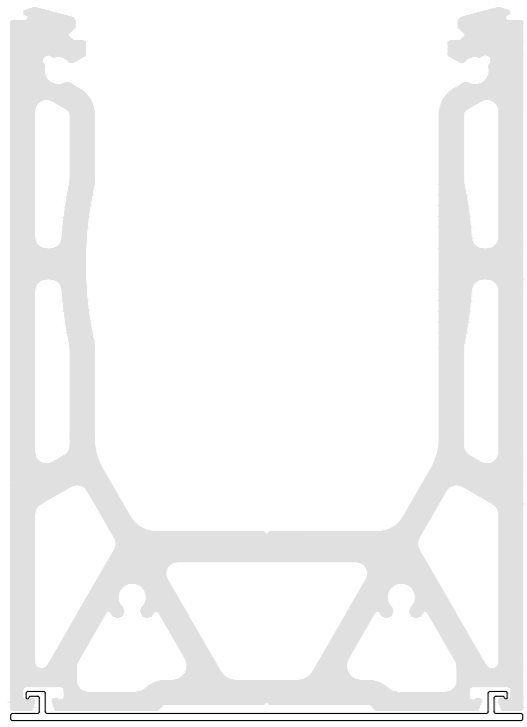

10101 NW 79th Ave
 Hialeah Gardens, FL
 33016
 Phone: (877) 658-9008
 Fax: (888) 280-2285

Product: **10' Tilt-Lock Cover Kit for Fascia Mount / Snap-on Profile**

Code: RS80

Material: Aluminium

Specifications:

Date: 05/23/2024

10101 NW 79th Ave
 Hialeah Gardens, FL
 33016
 Phone: (877) 658-9008
 Fax: (888) 280-2285

Product: **10' Tilt-Lock Cover Kit for Fascia Mount / Bottom Cover**

Code: RS80

Material: Aluminium