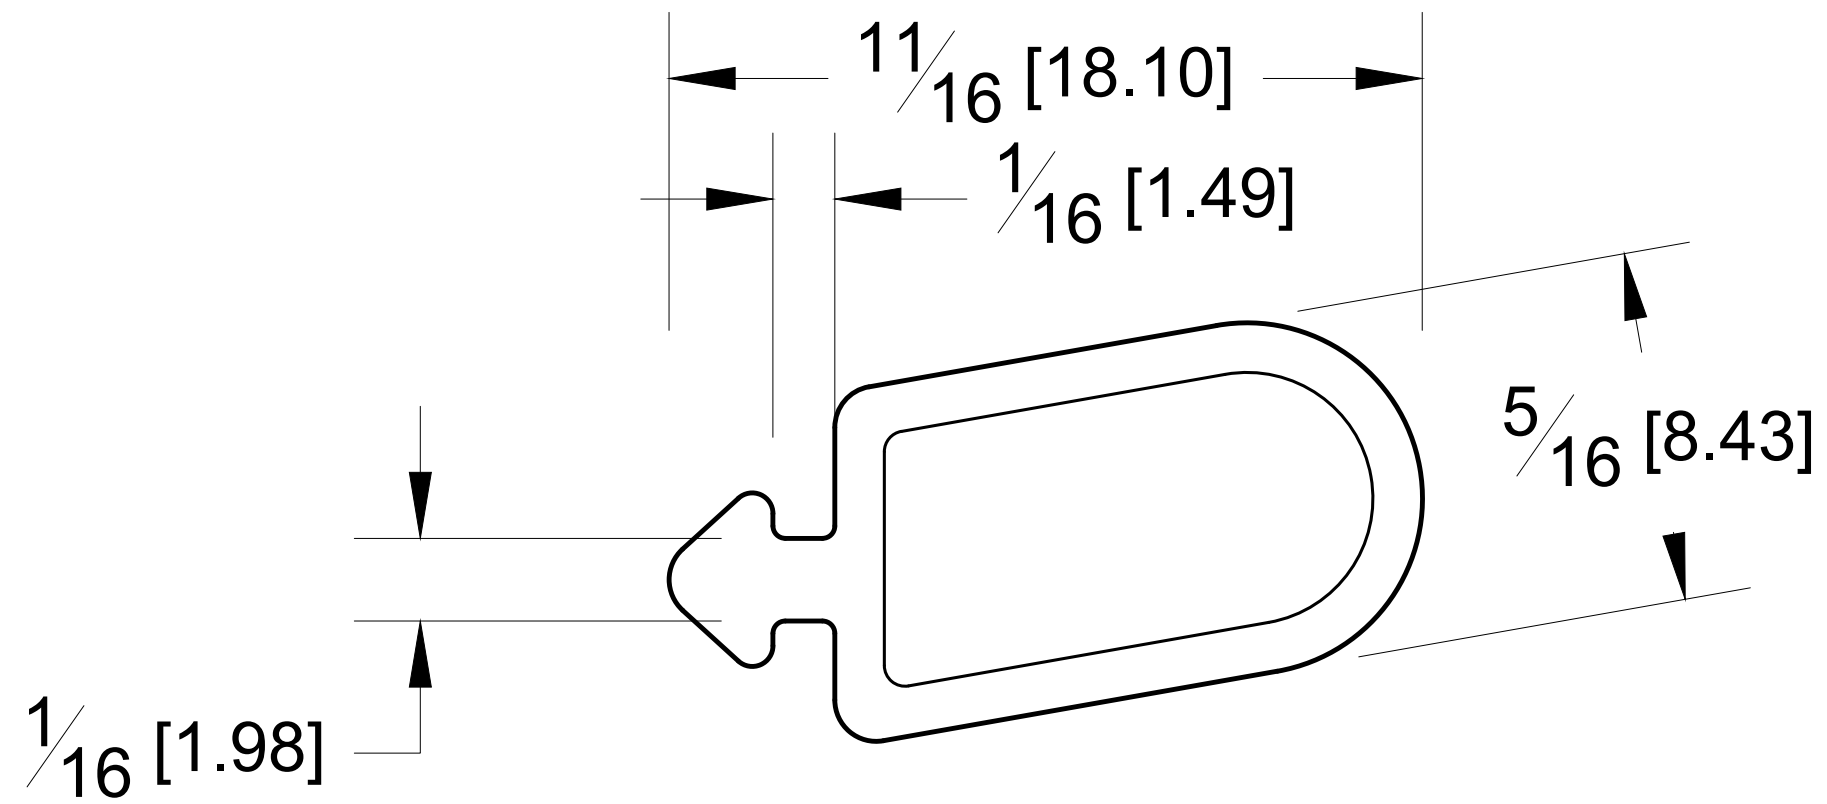

10101 NW 79th Ave  
 Hialeah Gardens, FL  
 33016  
 Phone: (877) 658-9008  
 Fax: (888) 280-2285

Product: **9/16" Tilt-Lock Glass Mounting Kit for 10' Base Shoe / Clamping Kit**

Code: RM916-10

Material: Aluminium - rubber

Date: 05/23/2024

10101 NW 79th Ave  
 Hialeah Gardens, FL  
 33016  
 Phone: (877) 658-9008  
 Fax: (888) 280-2285

Product: **9/16" Tilt-Lock Glass Mounting Kit for 10' Base Shoe / Rubber**

Code: RM916-10