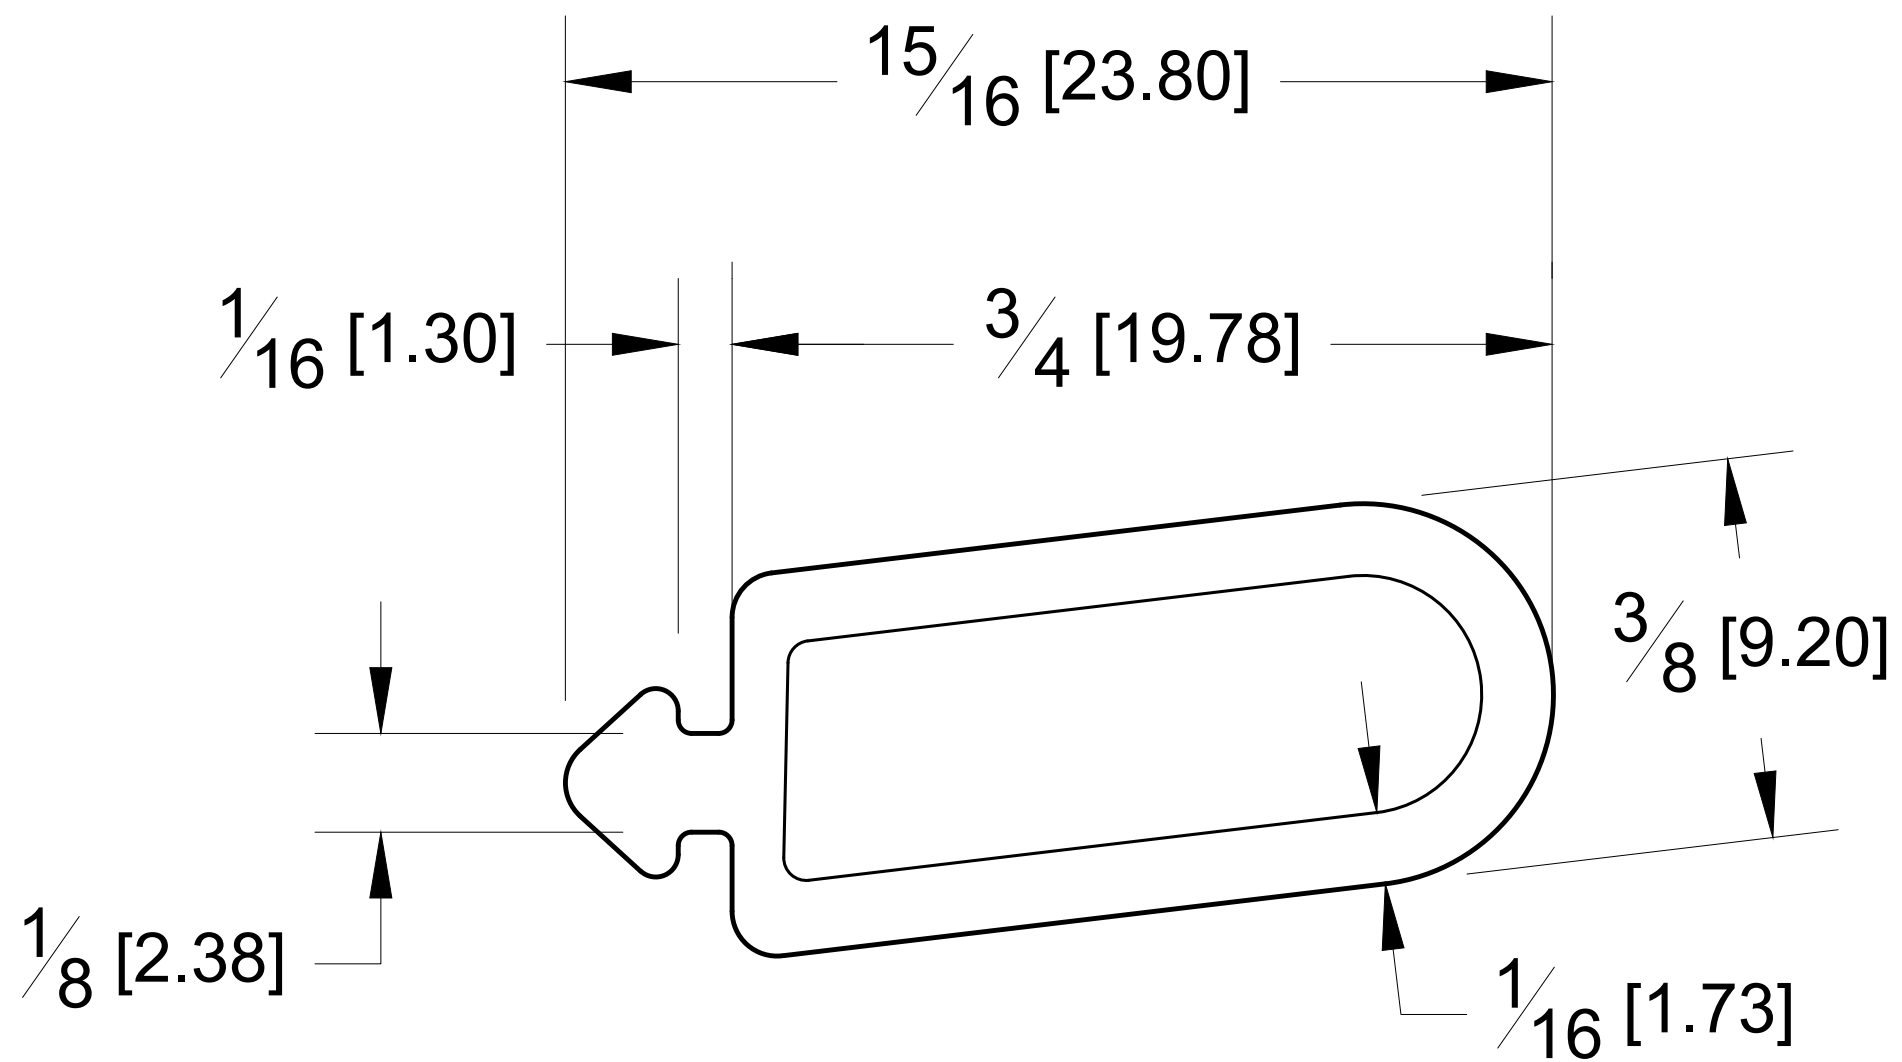

10101 NW 79th Ave
 Hialeah Gardens, FL
 33016
 Phone: (877) 658-9008
 Fax: (888) 280-2285

Product: **13/16" Tilt-Lock Glass Mounting Kit for 10' Base Shoe / Clamping Kit**

Code: RM1316-10

Material: Aluminium - rubber

Specifications:

Before proceeding with fabrication, please ensure that you verify all measurements. It is crucial to double-check the specifications to avoid any discrepancies. For the most up-to-date technical spec sheets and cutouts, kindly visit glasshardware.com.

Date: 05/23/2024

10101 NW 79th Ave
 Hialeah Gardens, FL
 33016
 Phone: (877) 658-9008
 Fax: (888) 280-2285

Product: **13/16" Tilt-Lock Glass Mounting Kit for 10' Base Shoe / Rubber**

Code: RM1316-10

Material: Rubber