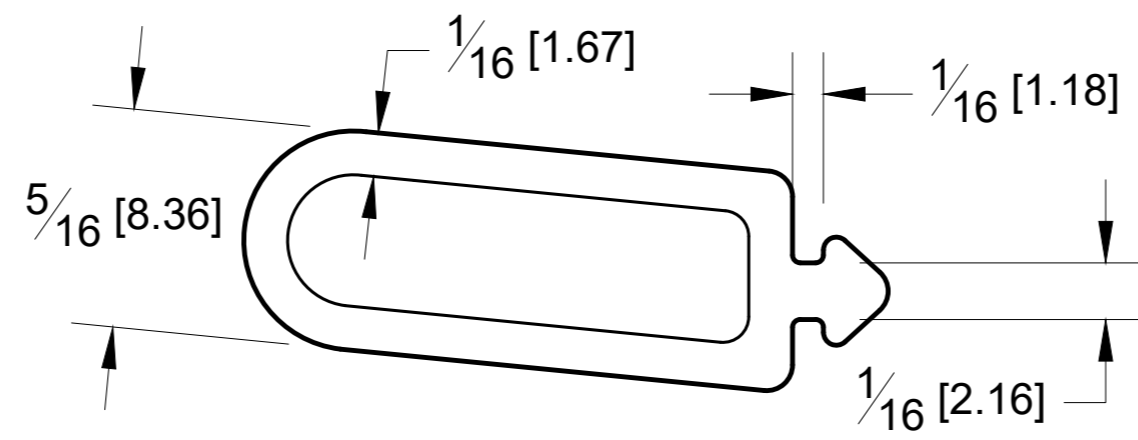

10101 NW 79th Ave
 Hialeah Gardens, FL
 33016
 Phone: (877) 658-9008
 Fax: (888) 280-2285

Product: **1/2" Tilt-Lock Glass Mounting Kit for 10' Base Shoe / Clamping Kit**
 Code: RM12-10 Material: Aluminium-rubber

Specifications:

Before proceeding with fabrication, please ensure that you verify all measurements. It is crucial to double-check the specifications to avoid any discrepancies. For the most up-to-date technical spec sheets and cutouts, kindly visit glasshardware.com.
 Date: 05/23/2024

10101 NW 79th Ave
 Hialeah Gardens, FL
 33016
 Phone: (877) 658-9008
 Fax: (888) 280-2285

Product: **1/2" Tilt-Lock Glass Mounting Kit for 10'
 Base Shoe / Rubber**

Code: RM12-10

Material: Rubber

Specifications: