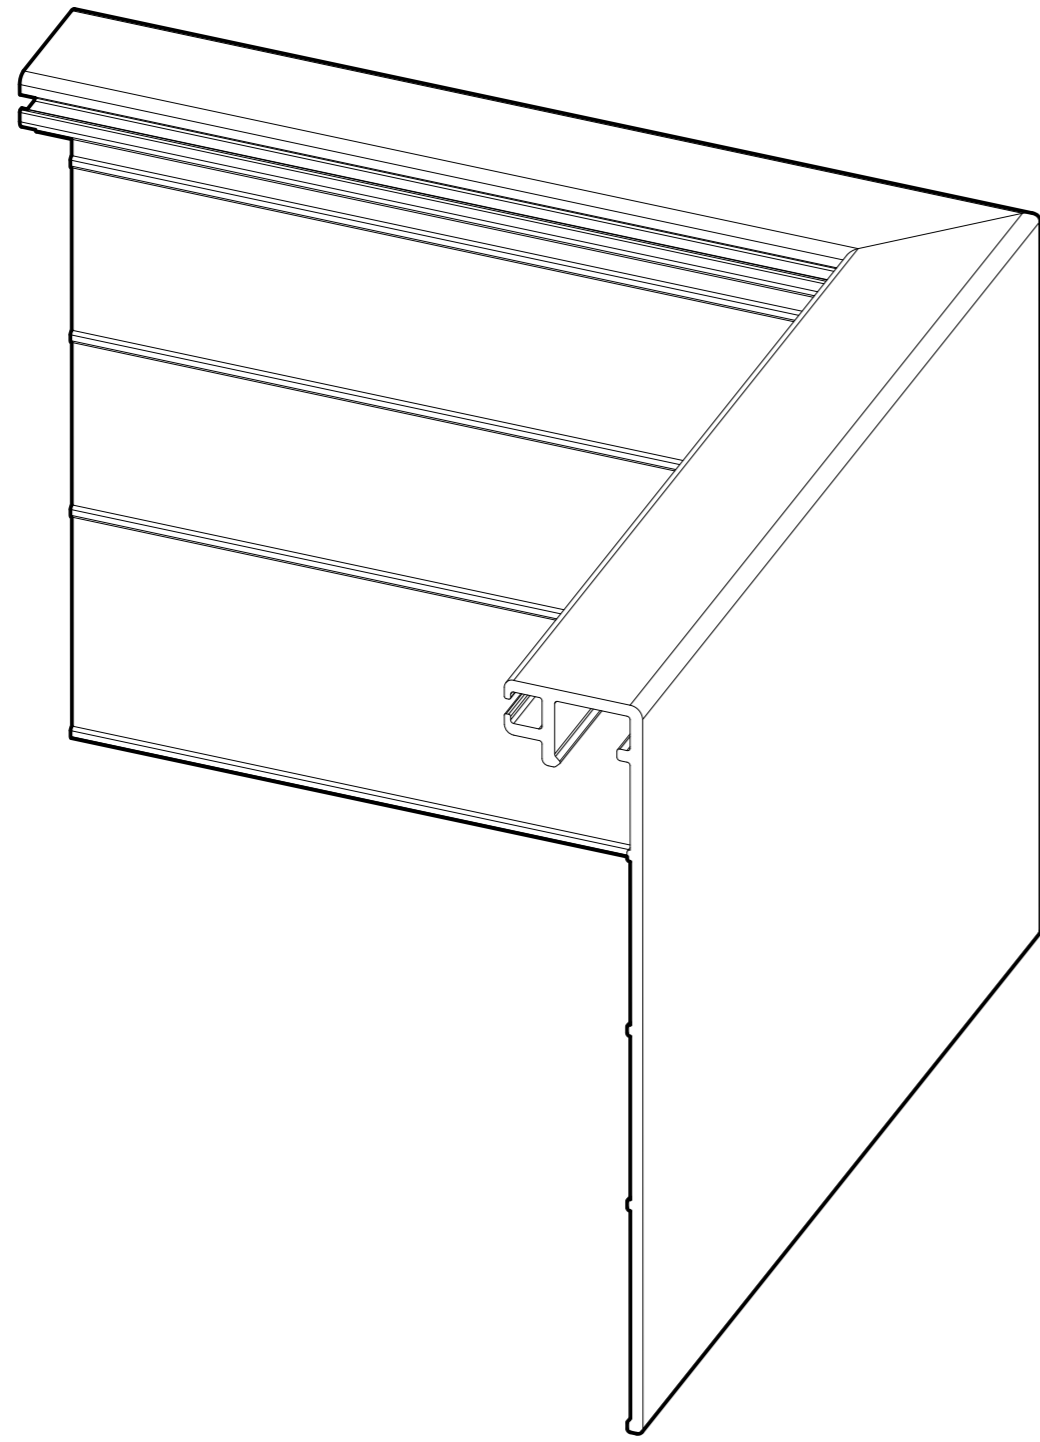

Date: 05/23/2024

10101 NW 79th Ave
 Hialeah Gardens, FL
 33016
 Phone: (877) 658-9008
 Fax: (888) 280-2285

Product: Tilt-Lock Base Shoe External 90 Degree Corner for Top Mount / Two External Claddings	
Code: RC80E	Material: Aluminium