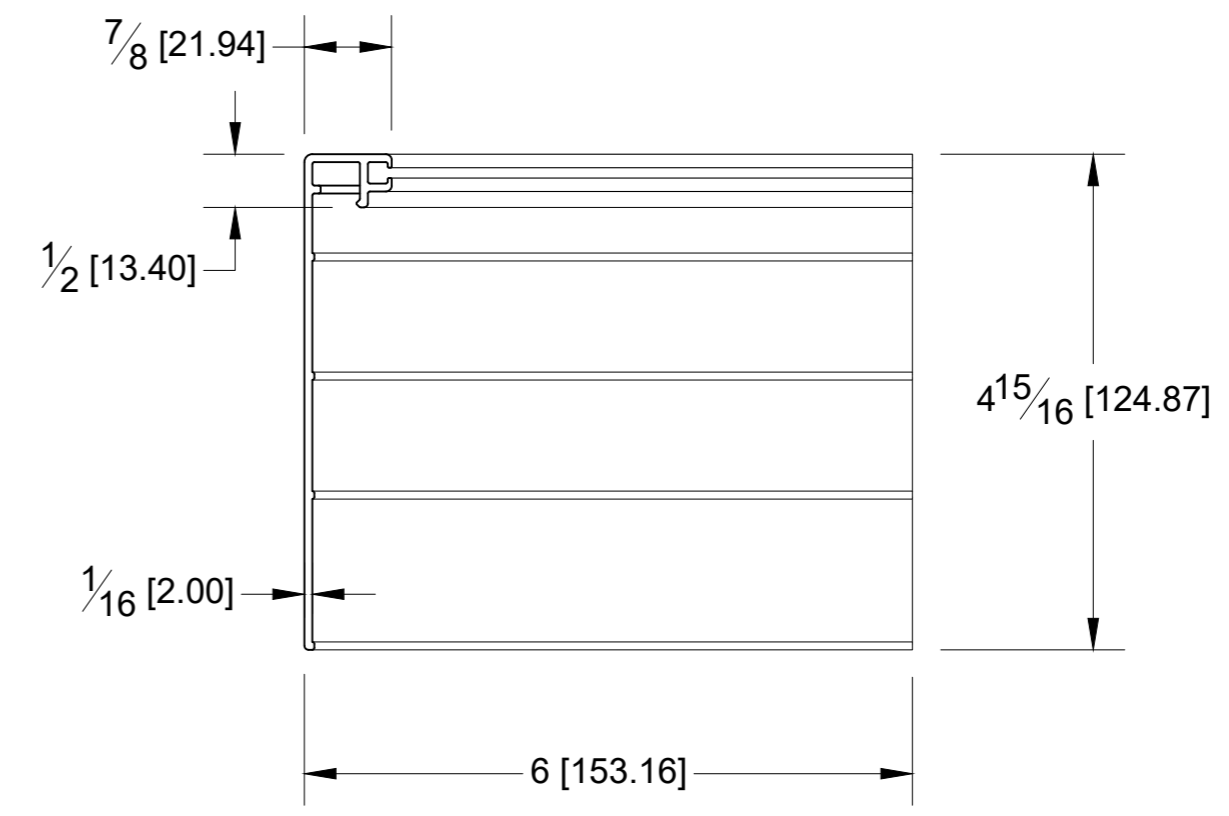

10101 NW 79th Ave
Hialeah Gardens, FL
33016
Phone: (877) 658-9008
Fax: (888) 280-2285

Product: Tilt-Lock Base Shoe External 90 Degree Corner for Top Mount / Two External Claddings	
Code: RC80E	Material: Aluminium

Specifications: --

Before proceeding with fabrication, please ensure that you verify all measurements. It is crucial to double-check the specifications to avoid any discrepancies. For the most up-to-date technical spec sheets and cutouts, kindly visit glasshardware.com.
Date: 05/23/2024