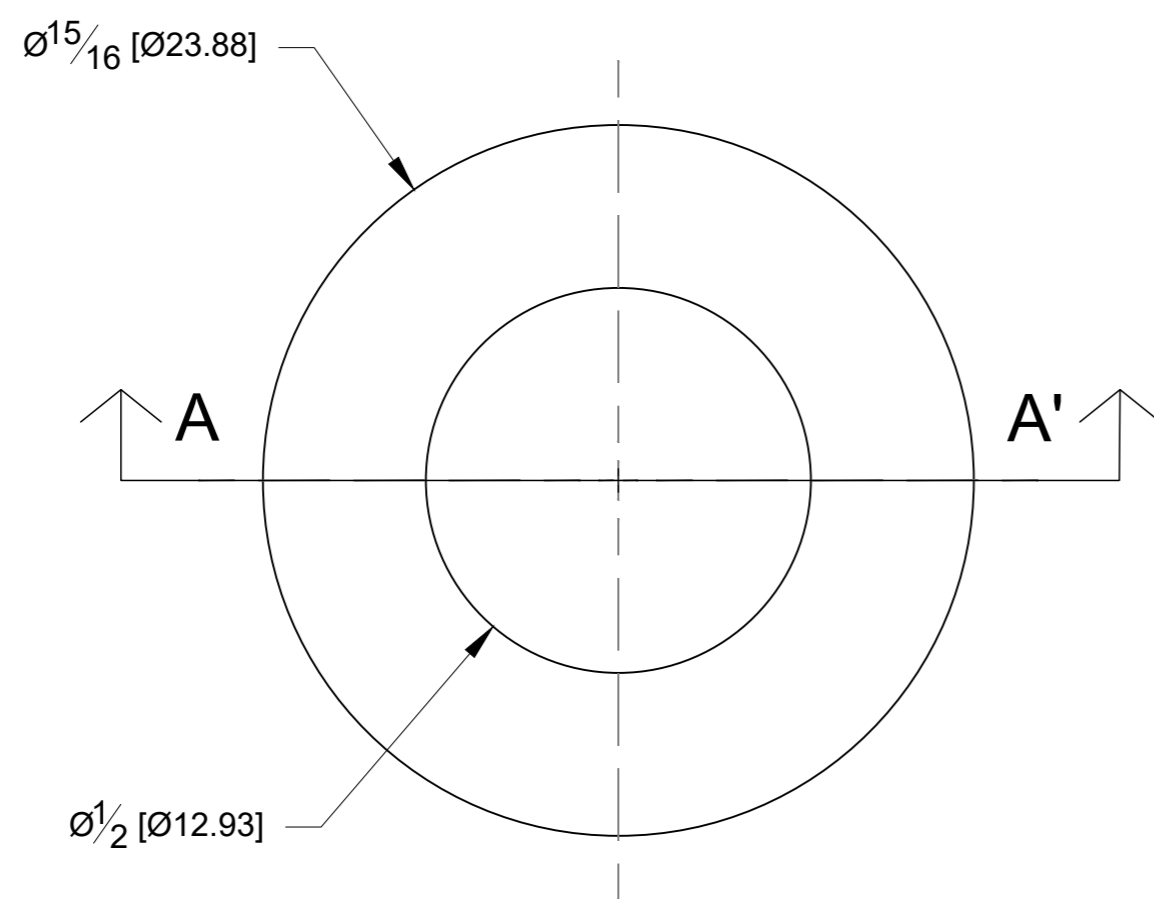

10101 NW 79th Ave
 Hialeah Gardens, FL
 33016
 Phone: (877) 658-9008
 Fax: (888) 280-2285

Product: **Tilt-Lock Base Shoe External 90 Degree Corner
 for Top Mount / 90 Degree Channel**

Code: RC80E

Material: Aluminium

Date: 05/23/2024

10101 NW 79th Ave
 Hialeah Gardens, FL
 33016
 Phone: (877) 658-9008
 Fax: (888) 280-2285

Product: **Tilt-Lock Base Shoe External 90 Degree
 Corner for Top Mount / Flat Washer**

Code: RC80E