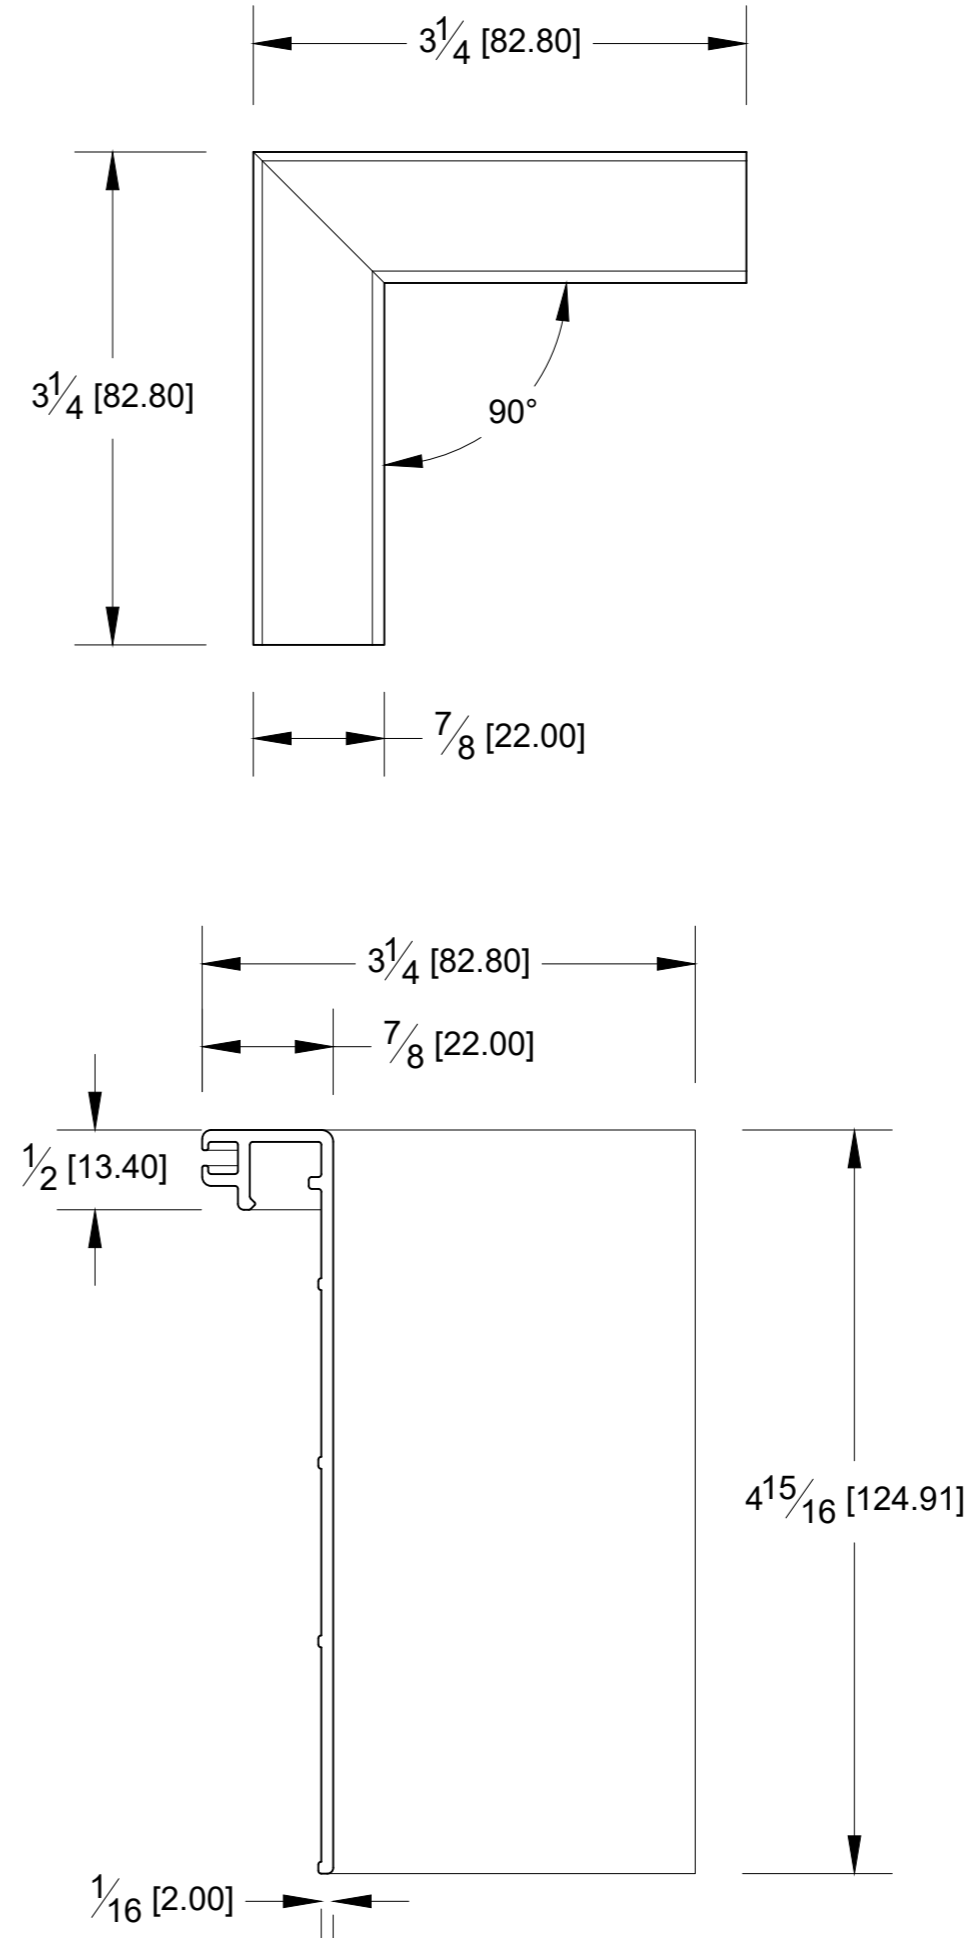

10101 NW 79th Ave
 Hialeah Gardens, FL
 33016
 Phone: (877) 658-9008
 Fax: (888) 280-2285

Product: **Tilt-Lock Base Shoe External 90 Degree Corner
 for Top Mount / 90 Degree Channel**

Code: RC80E

Material: Aluminium

Code: RC80E

Material: Aluminium

Specifications:

--

Before proceeding with fabrication, please ensure that you verify all measurements. It is crucial to double-check the specifications to avoid any discrepancies. For the most up-to-date technical spec sheets and cutouts, kindly visit glasshardware.com.

Date: 05/23/2024

10101 NW 79th Ave
 Hialeah Gardens, FL
 33016
 Phone: (877) 658-9008
 Fax: (888) 280-2285

Product: Tilt-Lock Base Shoe External 90 Degree Corner for Top Mount / Two External Claddings	
Code: RC80E	Material: Aluminium

Specifications: --

Before proceeding with fabrication, please ensure that you verify all measurements. It is crucial to double-check the specifications to avoid any discrepancies. For the most up-to-date technical spec sheets and cutouts, kindly visit glasshardware.com.
 Date: 05/23/2024