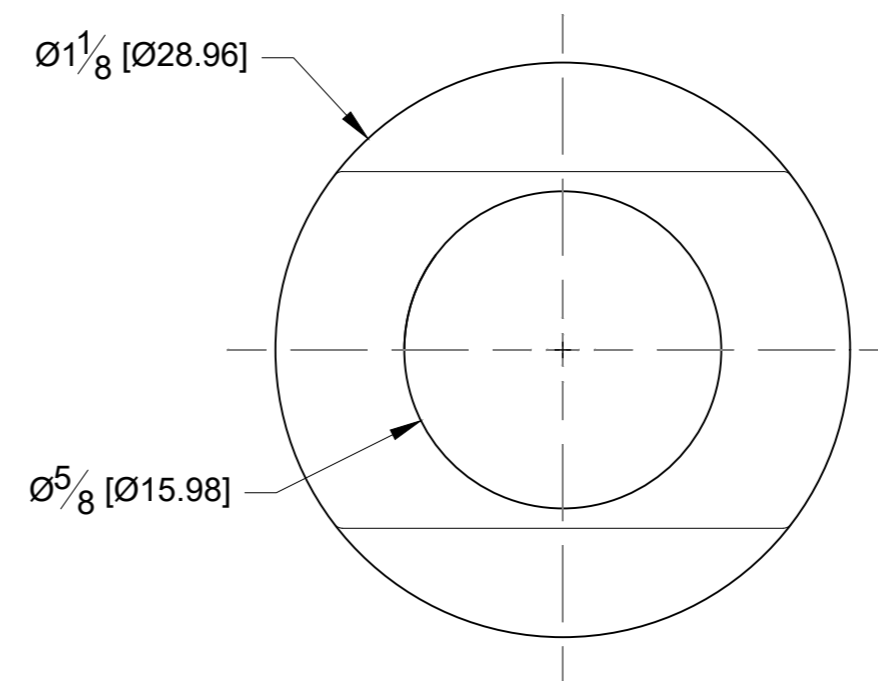

10101 NW 79th Ave
Hialeah Gardens, FL
33016
Phone: (877) 658-9008
Fax: (888) 280-2285

Product: **Tilt-Lock Base Shoe External 90 Degree Corner
for Top Mount / Stabilizing Washers**

Code: RC80E

Material: Aluminium

Specifications:

--

Before proceeding with fabrication, please ensure that you verify all measurements. It is crucial to double-check the specifications to avoid any discrepancies. For the most up-to-date technical spec sheets and cutouts, kindly visit glasshardware.com.

Date: 05/23/2024