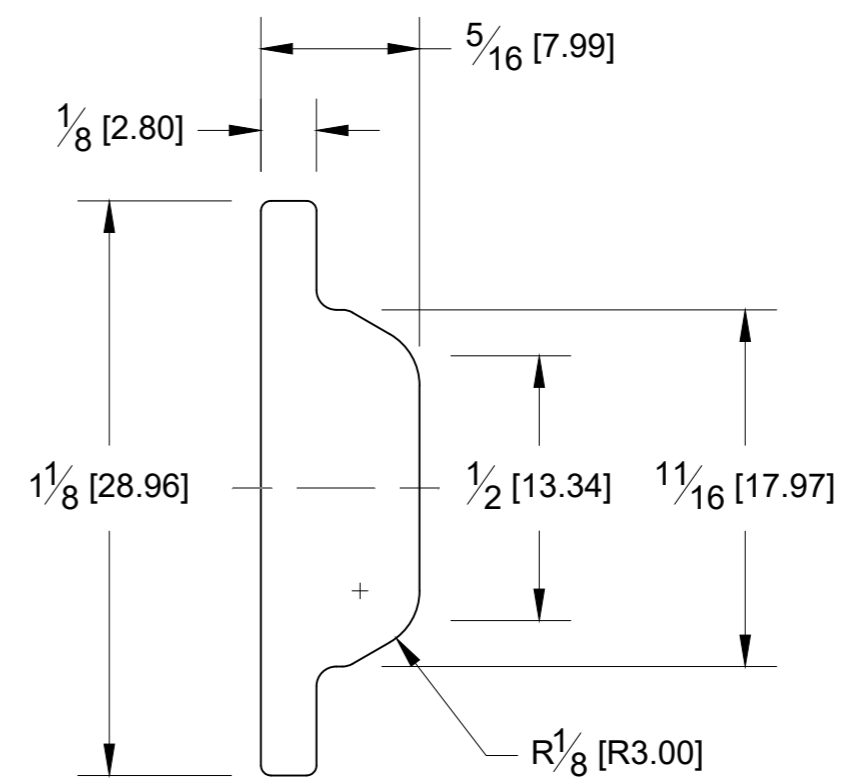

10101 NW 79th Ave
Hialeah Gardens, FL
33016
Phone: (877) 658-9008
Fax: (888) 280-2285

Product: **Tilt-Lock Base Shoe External 90 Degree Corner
for Top Mount / Stabilizing Washers**

Code: RC80E

Material: Aluminium

Specifications:

--

Before proceeding with fabrication, please ensure that you verify all measurements. It is crucial to double-check the specifications to avoid any discrepancies. For the most up-to-date technical spec sheets and cutouts, kindly visit glasshardware.com.

Date: 05/23/2024