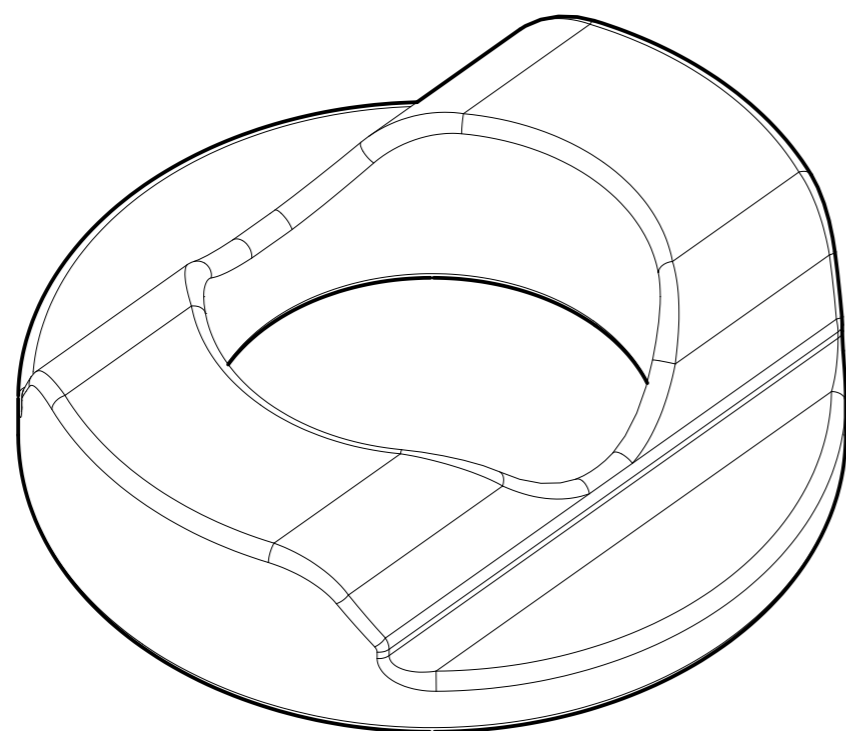

10101 NW 79th Ave
Hialeah Gardens, FL
33016
Phone: (877) 658-9008
Fax: (888) 280-2285

Product: **Tilt-Lock Base Shoe External 90 Degree Corner
for Top Mount / Stabilizing Washers**

Code: RC80E

Material: Aluminium

Specifications:

--

Before proceeding with fabrication, please ensure that you verify all measurements. It is crucial to double-check the specifications to avoid any discrepancies. For the most up-to-date technical spec sheets and cutouts, kindly visit glasshardware.com.

Date: 05/23/2024