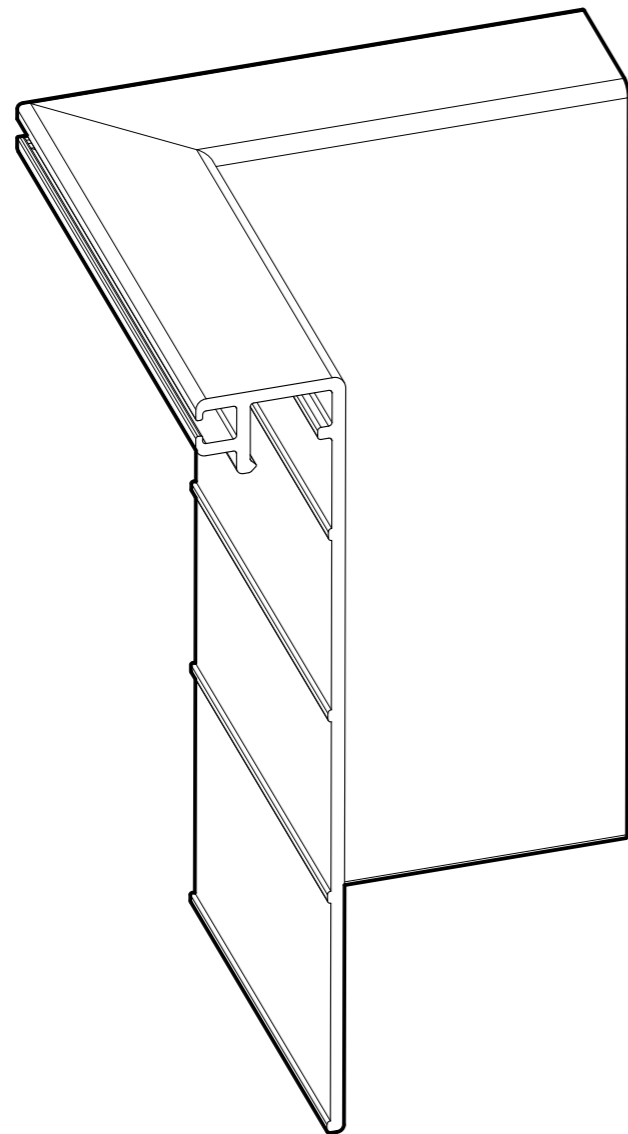

10101 NW 79th Ave
Hialeah Gardens, FL
33016
Phone: (877) 658-9008
Fax: (888) 280-2285

Product: **Tilt-Lock Base Shoe External 90 Degree Corner for Top Mount / Two Internal Claddings**
Code: RC80E
Material: Aluminium

Specifications:
--

Before proceeding with fabrication, please ensure that you verify all measurements. It is crucial to double-check the specifications to avoid any discrepancies. For the most up-to-date technical spec sheets and cutouts, kindly visit glasshardware.com.
Date: 05/23/2024