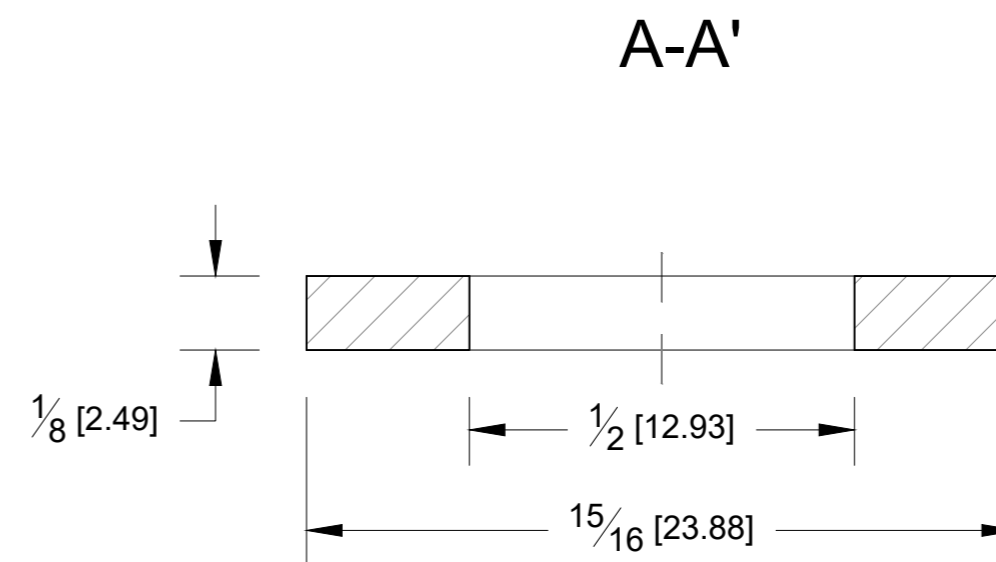

10101 NW 79th Ave
 Hialeah Gardens, FL
 33016
 Phone: (877) 658-9008
 Fax: (888) 280-2285

Product: **Tilt-Lock Base Shoe External 90 Degree Corner
 for Top Mount / 90 Degree Channel**

Code: RC80E

Material: Aluminium

Date: 05/23/2024

10101 NW 79th Ave
 Hialeah Gardens, FL
 33016
 Phone: (877) 658-9008
 Fax: (888) 280-2285

Product: **Tilt-Lock Base Shoe External 90 Degree
 Corner for Top Mount / Flat Washer**

Code: RC80E