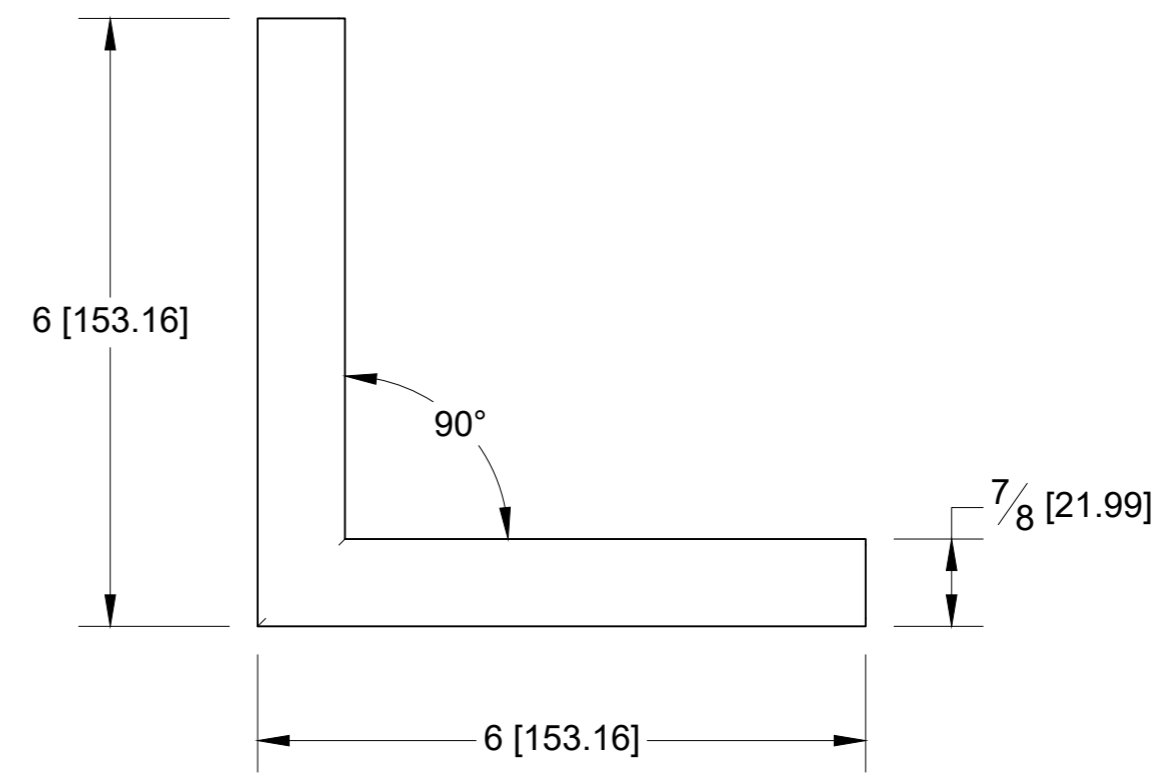

10101 NW 79th Ave
Hialeah Gardens, FL
33016
Phone: (877) 658-9008
Fax: (888) 280-2285

Product: Tilt-Lock Base Shoe External 90 Degree Corner for Top Mount / Two External Claddings	
Code: RC80E	Material: Aluminium

Specifications: --

Before proceeding with fabrication, please ensure that you verify all measurements. It is crucial to double-check the specifications to avoid any discrepancies. For the most up-to-date technical spec sheets and cutouts, kindly visit glasshardware.com.
Date: 05/23/2024