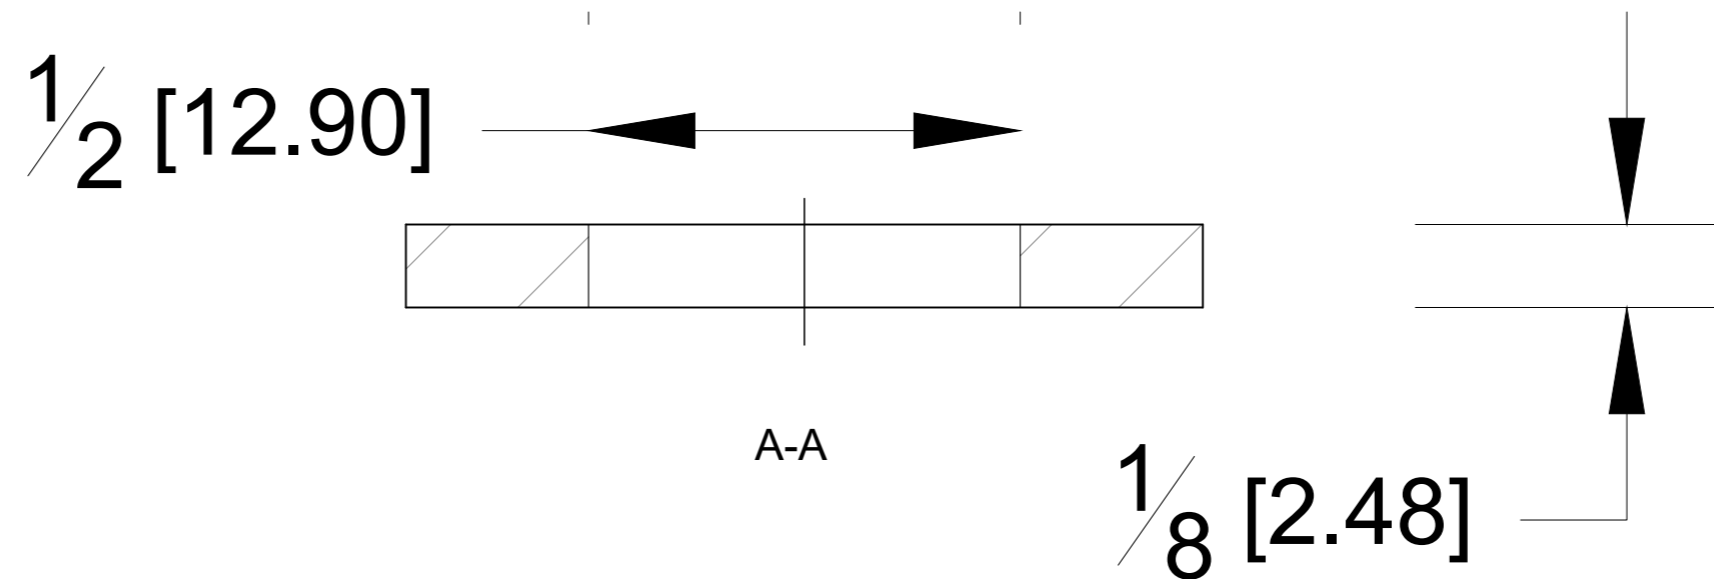

10101 NW 79th Ave
Hialeah Gardens, FL
33016
Phone: (877) 658-9008
Fax: (888) 280-2285

Product: **20' Base Shoe / Flat washer**

Code: R81

Material: Aluminium

Specifications:

Before proceeding with fabrication, please ensure that you verify all measurements. It is crucial to double-check the specifications to avoid any discrepancies. For the most up-to-date technical spec sheets and cutouts, kindly visit glasshardware.com.

Date: 05/23/2024