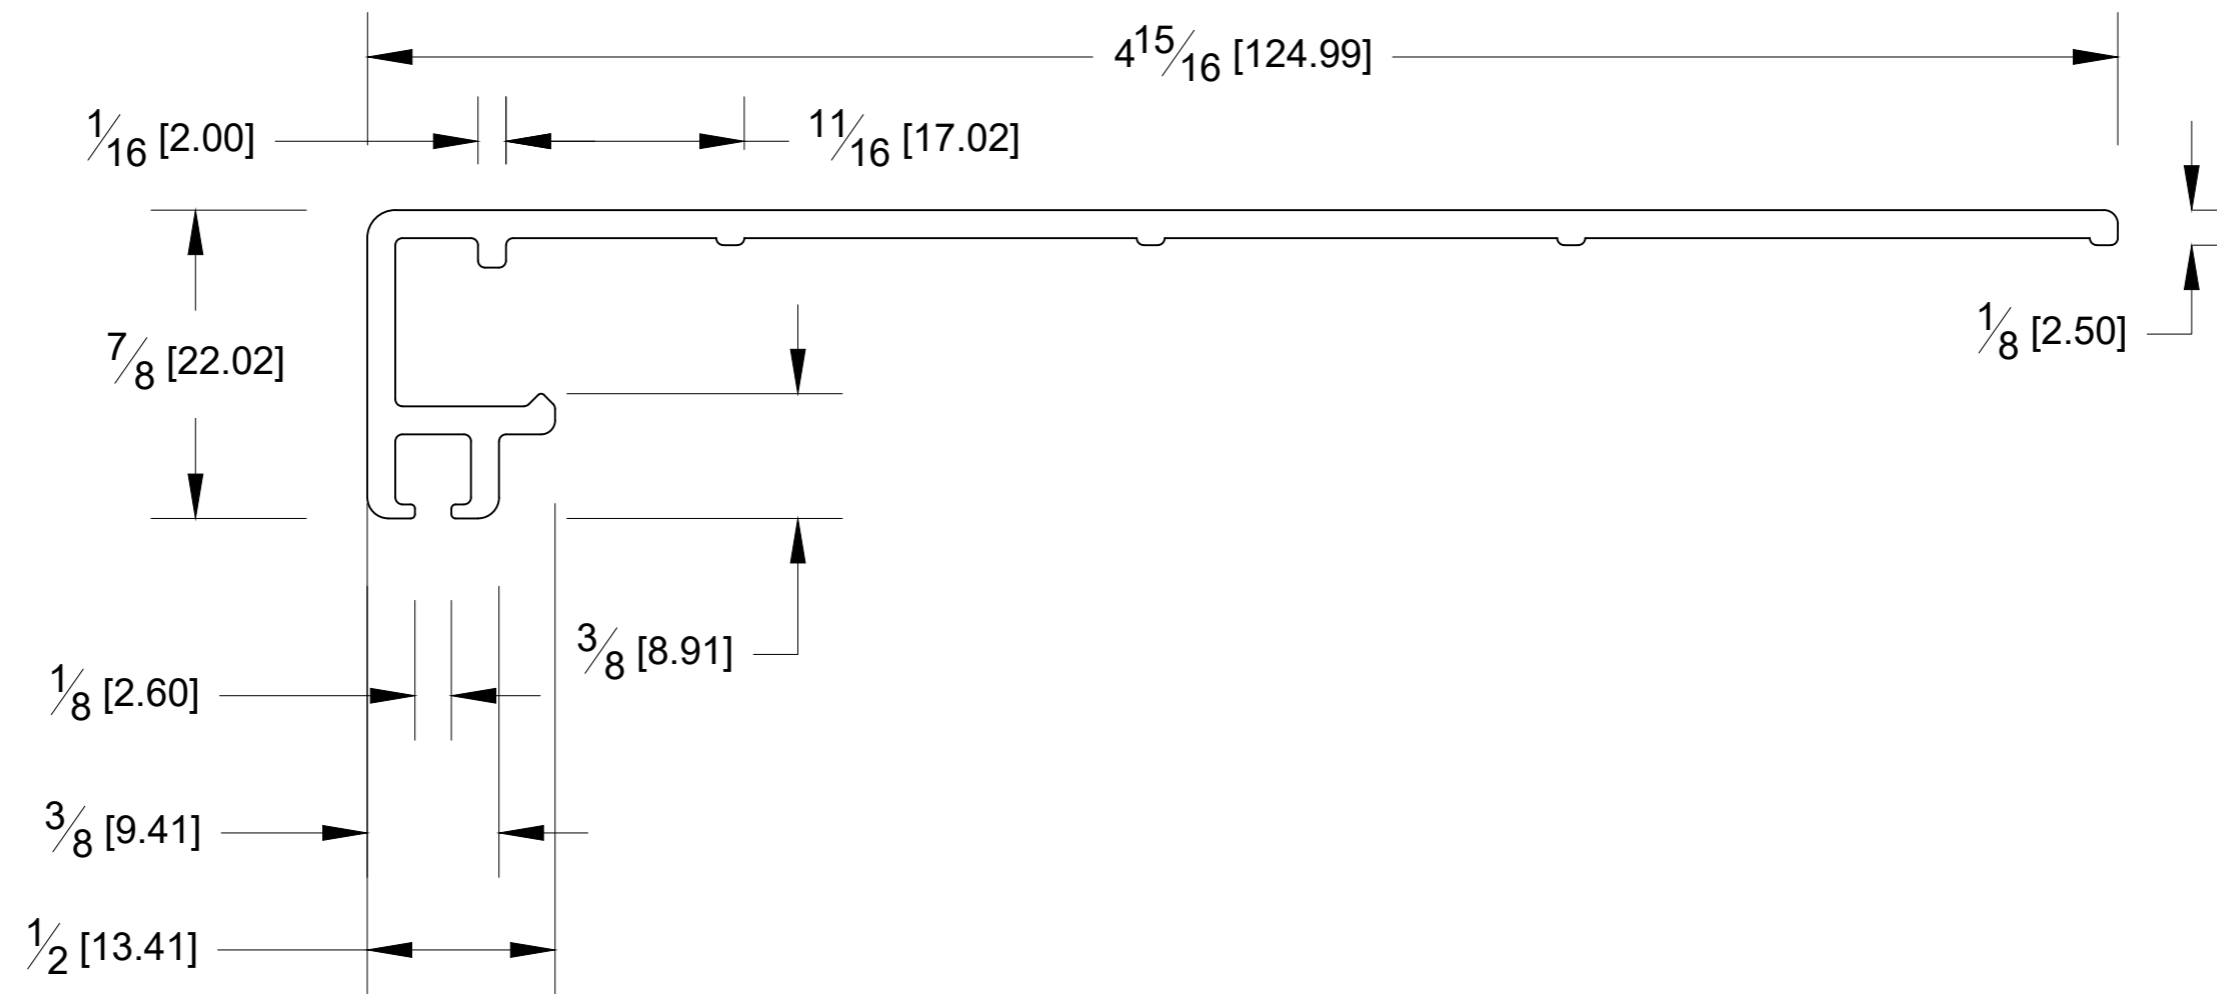

10101 NW 79th Ave
Hialeah Gardens, FL
33016
Phone: (877) 658-9008
Fax: (888) 280-2285

Product: **20' Base Shoe / Channel**

Code: R81

Material: Aluminium

Specifications:

Before proceeding with fabrication, please ensure that you verify all measurements. It is crucial to double-check the specifications to avoid any discrepancies. For the most up-to-date technical spec sheets and cutouts, kindly visit glasshardware.com.

Date: 05/23/2024

10101 NW 79th Ave
 Hialeah Gardens, FL
 33016
 Phone: (877) 658-9008
 Fax: (888) 280-2285

Product: **20' Base Shoe / Claddings**

Code: R81

Material: Aluminium

Specifications:

Before proceeding with fabrication, please ensure that you verify all measurements. It is crucial to double-check the specifications to avoid any discrepancies. For the most up-to-date technical spec sheets and cutouts, kindly visit glasshardware.com.

Date: 05/23/2024

10101 NW 79th Ave
Hialeah Gardens, FL
33016
Phone: (877) 658-9008
Fax: (888) 280-2285

Product: **20' Base Shoe / End cap (Standard Size)**

Code: R81

Material: Aluminium

Specifications:

Before proceeding with fabrication, please ensure that you verify all measurements. It is crucial to double-check the specifications to avoid any discrepancies. For the most up-to-date technical spec sheets and cutouts, kindly visit glasshardware.com.

Date: 05/23/2024

10101 NW 79th Ave
 Hialeah Gardens, FL
 33016
 Phone: (877) 658-9008
 Fax: (888) 280-2285

Product: **20' Base Shoe / Joining gasket**

Code: R81

Material: Rubber

Specifications:

Before proceeding with fabrication, please ensure that you verify all measurements. It is crucial to double-check the specifications to avoid any discrepancies. For the most up-to-date technical spec sheets and cutouts, kindly visit glasshardware.com.