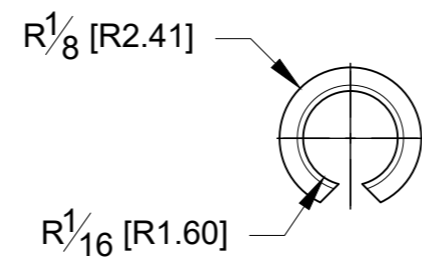

Date: 05/23/2024

10101 NW 79th Ave
 Hialeah Gardens, FL
 33016
 Phone: (877) 658-9008
 Fax: (888) 280-2285

Product: **20' Base Shoe / Flat washer**

Code: R81

Material: Aluminium

Specifications:

Before proceeding with fabrication, please ensure that you verify all measurements. It is crucial to double-check the specifications to avoid any discrepancies. For the most up-to-date technical spec sheets and cutouts, kindly visit glasshardware.com.

Date: 05/23/2024

10101 NW 79th Ave
 Hialeah Gardens, FL
 33016
 Phone: (877) 658-9008
 Fax: (888) 280-2285

Product: **20' Base Shoe / Joining gasket**

Code: R81

Material: Rubber

Specifications:

Before proceeding with fabrication, please ensure that you verify all measurements. It is crucial to double-check the specifications to avoid any discrepancies. For the most up-to-date technical spec sheets and cutouts, kindly visit glasshardware.com.

Date: 05/23/2024

10101 NW 79th Ave
Hialeah Gardens, FL
33016
Phone: (877) 658-9008
Fax: (888) 280-2285

Product: **20' Base Shoe / Joining pins**

Code: R81

Material: Aluminium

Specifications:

Before proceeding with fabrication, please ensure that you verify all measurements. It is crucial to double-check the specifications to avoid any discrepancies. For the most up-to-date technical spec sheets and cutouts, kindly visit glasshardware.com.