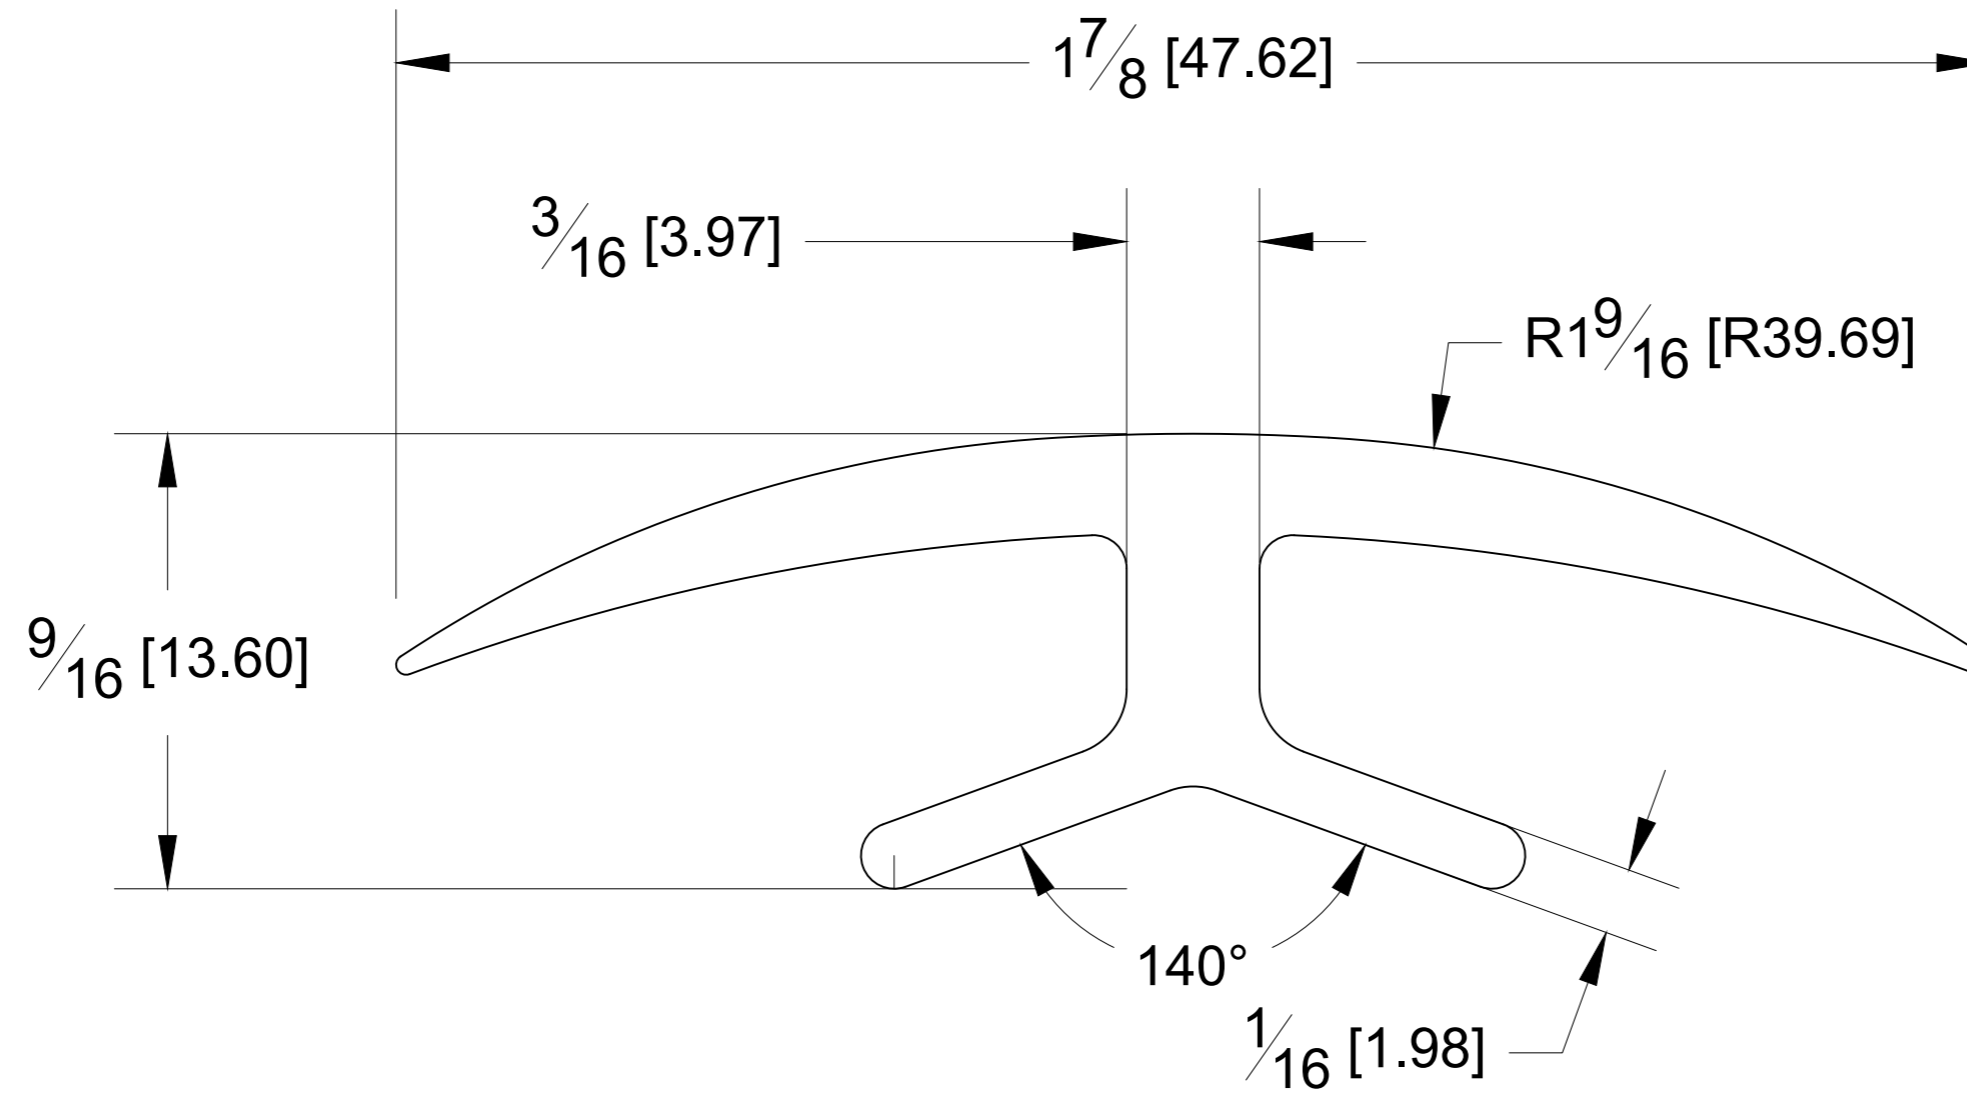

Date: 05/23/2024

10101 NW 79th Ave
Hialeah Gardens, FL
33016
Phone: (877) 658-9008
Fax: (888) 280-2285

Product: **20' Base Shoe / End cap (Standard Size)**

Code: R81

Material: Aluminium

Specifications:

Before proceeding with fabrication, please ensure that you verify all measurements. It is crucial to double-check the specifications to avoid any discrepancies. For the most up-to-date technical spec sheets and cutouts, kindly visit glasshardware.com.

Date: 05/23/2024

10101 NW 79th Ave
 Hialeah Gardens, FL
 33016
 Phone: (877) 658-9008
 Fax: (888) 280-2285

Product: **20' Base Shoe / Flat washer**

Code: R81

Material: Aluminium

Specifications:

Before proceeding with fabrication, please ensure that you verify all measurements. It is crucial to double-check the specifications to avoid any discrepancies. For the most up-to-date technical spec sheets and cutouts, kindly visit glasshardware.com.

Date: 05/23/2024

10101 NW 79th Ave
 Hialeah Gardens, FL
 33016
 Phone: (877) 658-9008
 Fax: (888) 280-2285

Product: **20' Base Shoe / Joining gasket**

Code: R81

Material: Rubber

Specifications:

Before proceeding with fabrication, please ensure that you verify all measurements. It is crucial to double-check the specifications to avoid any discrepancies. For the most up-to-date technical spec sheets and cutouts, kindly visit glasshardware.com.