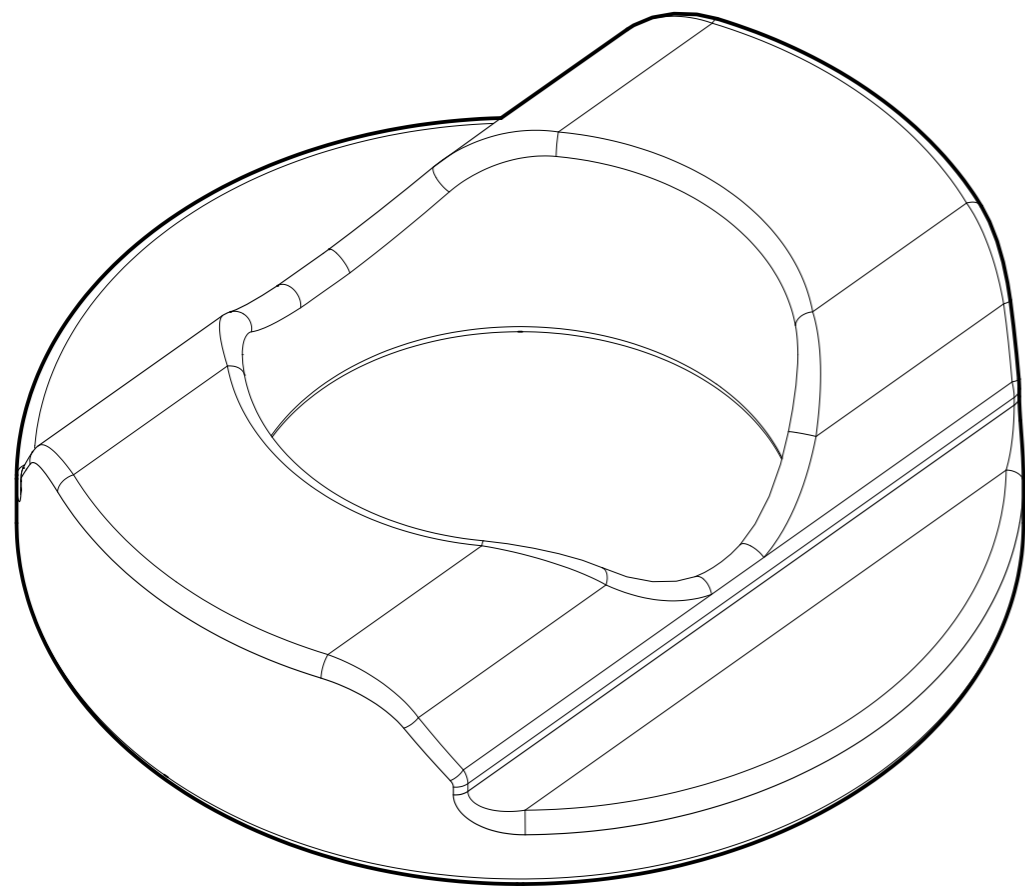

10101 NW 79th Ave
Hialeah Gardens, FL
33016
Phone: (877) 658-9008
Fax: (888) 280-2285

Product: **20' Base Shoe / Stabilizing washer**

Code: R81

Material: Aluminium

Specifications:

Before proceeding with fabrication, please ensure that you verify all measurements. It is crucial to double-check the specifications to avoid any discrepancies. For the most up-to-date technical spec sheets and cutouts, kindly visit glasshardware.com.

Date: 05/23/2024