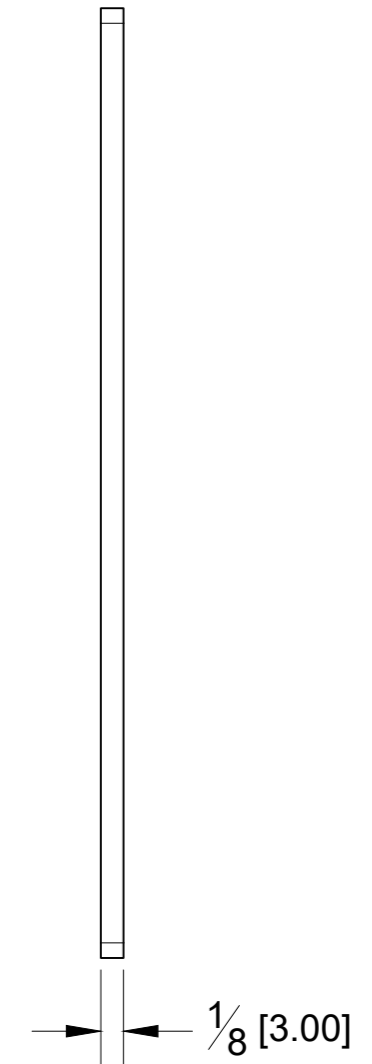

10101 NW 79th Ave
Hialeah Gardens, FL
33016
Phone: (877) 658-9008
Fax: (888) 280-2285

Product: **20' Base Shoe / Channel**

Code: R81

Material: Aluminium

Specifications:

Before proceeding with fabrication, please ensure that you verify all measurements. It is crucial to double-check the specifications to avoid any discrepancies. For the most up-to-date technical spec sheets and cutouts, kindly visit glasshardware.com.

Date: 05/23/2024

10101 NW 79th Ave
 Hialeah Gardens, FL
 33016
 Phone: (877) 658-9008
 Fax: (888) 280-2285

Product: **20' Base Shoe / Claddings**

Code: R81

Material: Aluminium

Specifications:

Before proceeding with fabrication, please ensure that you verify all measurements. It is crucial to double-check the specifications to avoid any discrepancies. For the most up-to-date technical spec sheets and cutouts, kindly visit glasshardware.com.

Date: 05/23/2024

10101 NW 79th Ave
Hialeah Gardens, FL
33016
Phone: (877) 658-9008
Fax: (888) 280-2285

Product: **20' Base Shoe / End cap (Standard Size)**

Code: R81

Material: Aluminium

Specifications:

Before proceeding with fabrication, please ensure that you verify all measurements. It is crucial to double-check the specifications to avoid any discrepancies. For the most up-to-date technical spec sheets and cutouts, kindly visit glasshardware.com.

Date: 05/23/2024

10101 NW 79th Ave
 Hialeah Gardens, FL
 33016
 Phone: (877) 658-9008
 Fax: (888) 280-2285

Product: **20' Base Shoe / Flat washer**

Code: R81

Material: Aluminium

Specifications:

Before proceeding with fabrication, please ensure that you verify all measurements. It is crucial to double-check the specifications to avoid any discrepancies. For the most up-to-date technical spec sheets and cutouts, kindly visit glasshardware.com.