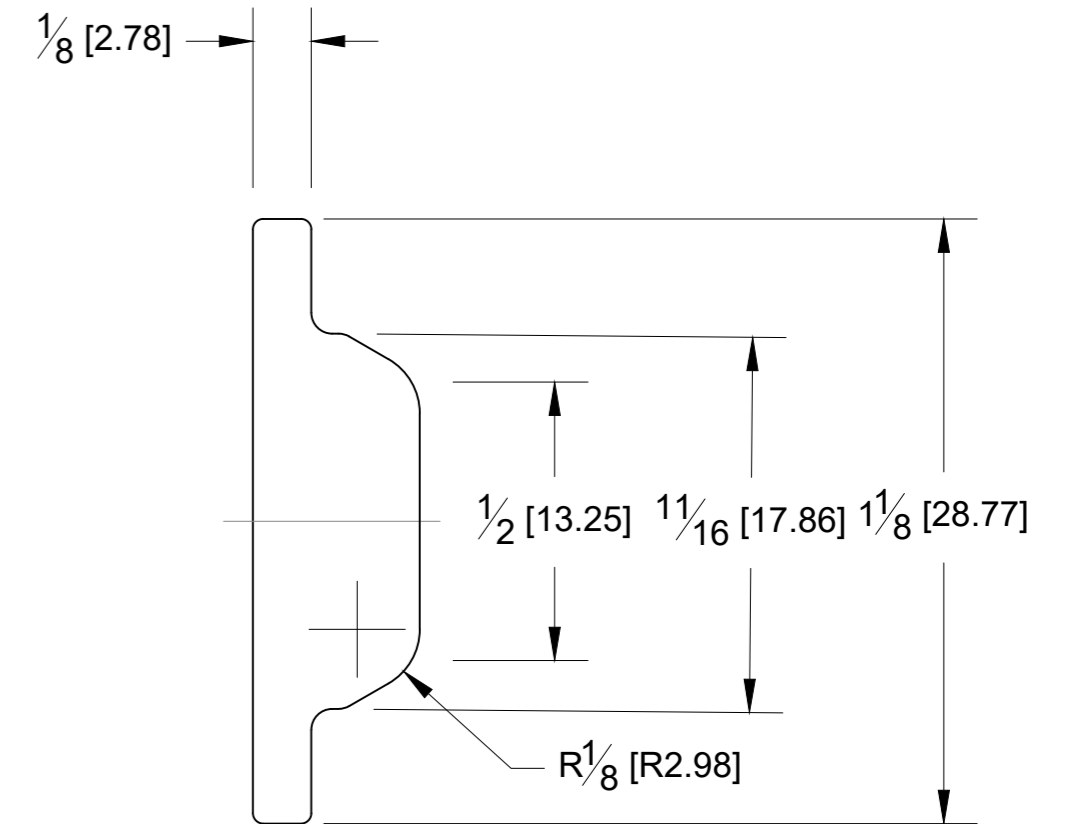

10101 NW 79th Ave
Hialeah Gardens, FL
33016
Phone: (877) 658-9008
Fax: (888) 280-2285

Product: **20' Base Shoe / Stabilizing washer**

Code: R81

Material: Aluminium

Specifications:

Before proceeding with fabrication, please ensure that you verify all measurements. It is crucial to double-check the specifications to avoid any discrepancies. For the most up-to-date technical spec sheets and cutouts, kindly visit glasshardware.com.

Date: 05/23/2024