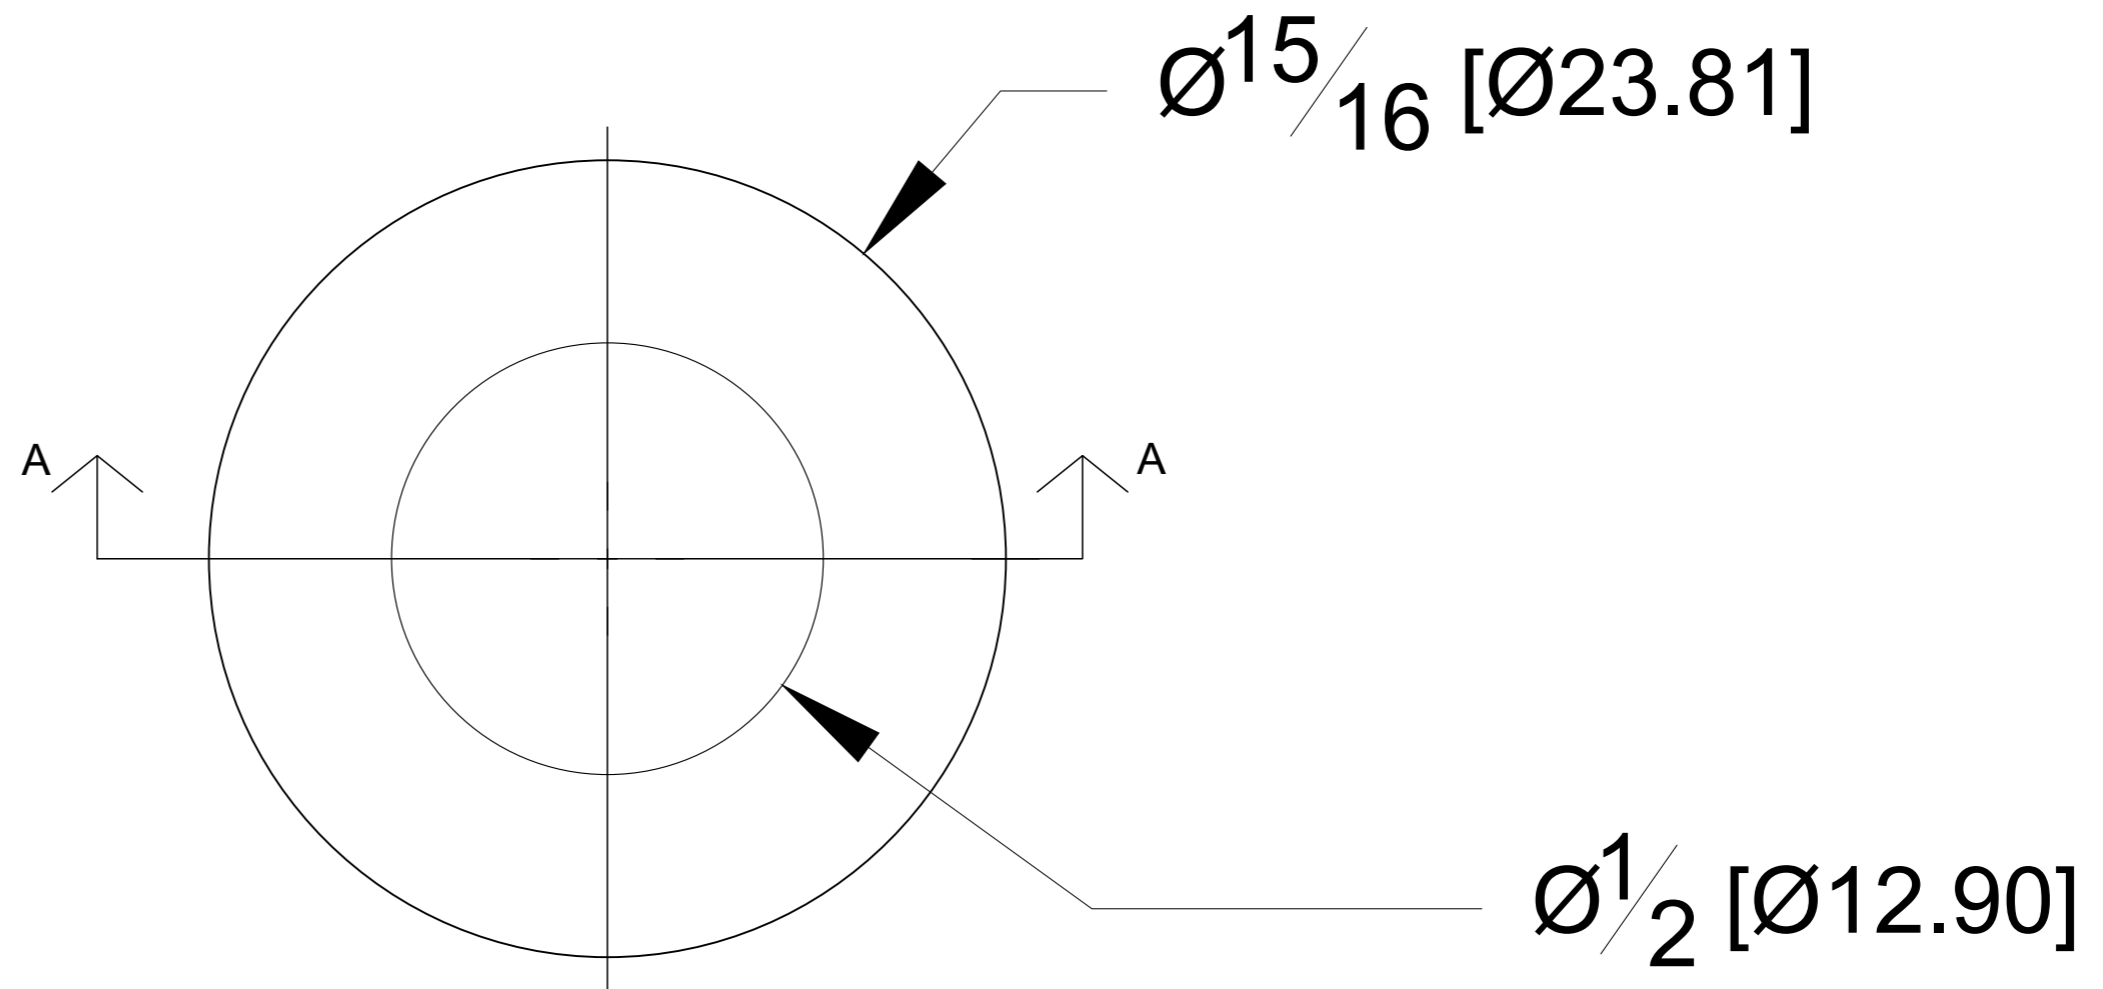

10101 NW 79th Ave
Hialeah Gardens, FL
33016
Phone: (877) 658-9008
Fax: (888) 280-2285

Product: **20' Base Shoe / Flat washer**

Code: R81

Material: Aluminium

Specifications:

Before proceeding with fabrication, please ensure that you verify all measurements. It is crucial to double-check the specifications to avoid any discrepancies. For the most up-to-date technical spec sheets and cutouts, kindly visit glasshardware.com.

Date: 05/23/2024