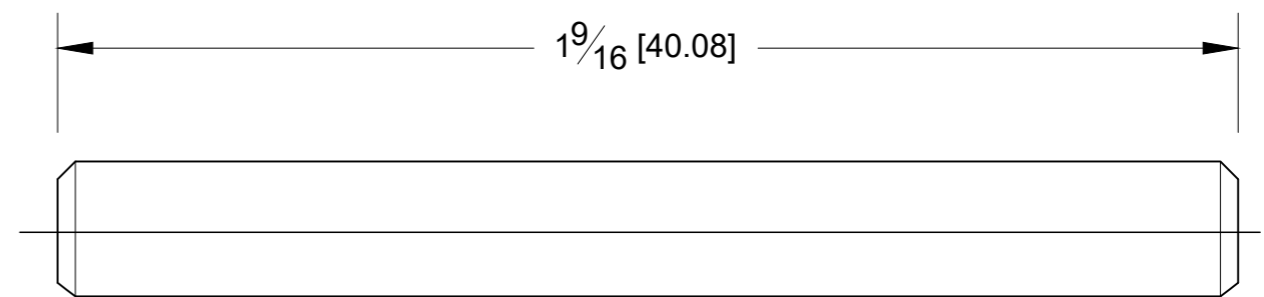

Date: 05/23/2024

10101 NW 79th Ave
 Hialeah Gardens, FL
 33016
 Phone: (877) 658-9008
 Fax: (888) 280-2285

Product: **20' Base Shoe / Joining gasket**

Code: R81

Material: Rubber

Specifications:

Before proceeding with fabrication, please ensure that you verify all measurements. It is crucial to double-check the specifications to avoid any discrepancies. For the most up-to-date technical spec sheets and cutouts, kindly visit glasshardware.com.

Date: 05/23/2024

10101 NW 79th Ave
Hialeah Gardens, FL
33016
Phone: (877) 658-9008
Fax: (888) 280-2285

Product: **20' Base Shoe / Joining pins**

Code: R81

Material: Aluminium

Specifications:

Before proceeding with fabrication, please ensure that you verify all measurements. It is crucial to double-check the specifications to avoid any discrepancies. For the most up-to-date technical spec sheets and cutouts, kindly visit glasshardware.com.