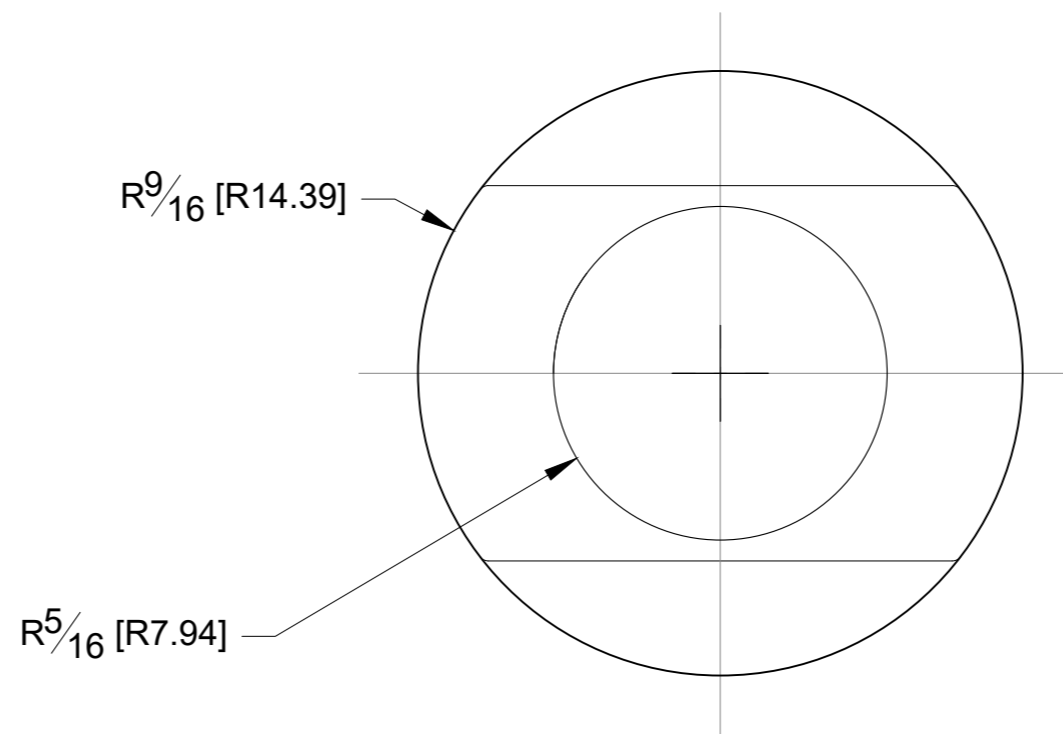

10101 NW 79th Ave
Hialeah Gardens, FL
33016
Phone: (877) 658-9008
Fax: (888) 280-2285

Product: **20' Base Shoe / Stabilizing washer**

Code: R81

Material: Aluminium

Specifications:

Before proceeding with fabrication, please ensure that you verify all measurements. It is crucial to double-check the specifications to avoid any discrepancies. For the most up-to-date technical spec sheets and cutouts, kindly visit glasshardware.com.

Date: 05/23/2024