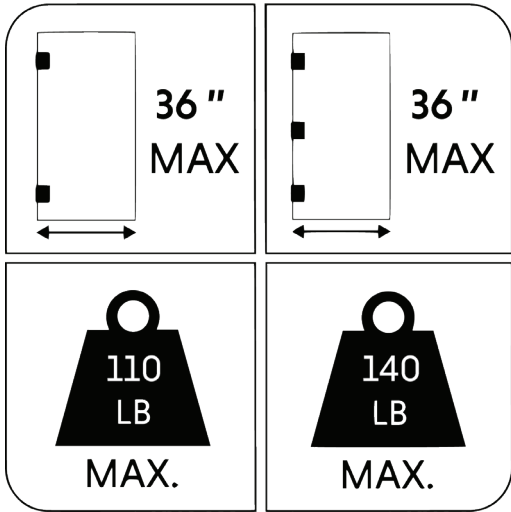

5260 NW 167th Street
Miami Gardens, FL 33014
Phone: (877) 658-9008
Fax: (888) 280-2285

Product: Wall to glass offset back plate	
Code: H205V	Material: Solid Brass

Specifications:
Glass thickness: 3/8" (10mm) to 1/2" (12mm) tempered glass only.
Construction: solid brass.
Includes: gaskets, screws and fabrication dimensions