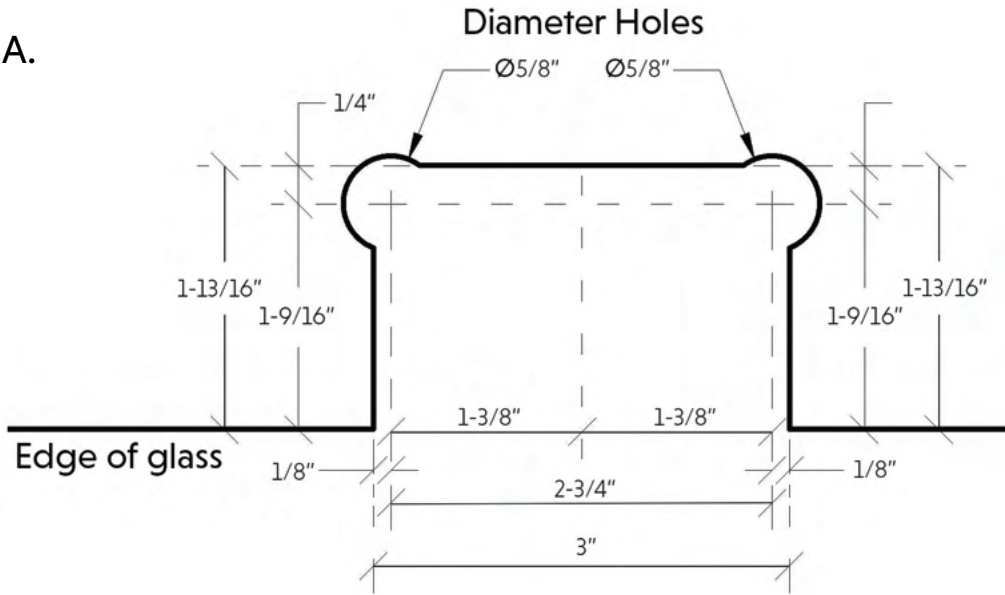

Specifications:
Glass thickness: 3/8" (10mm) to 1/2" (12mm) tempered glass only.
Construction: solid brass.
Includes: gaskets, screws and fabrication dimensions

Option A.