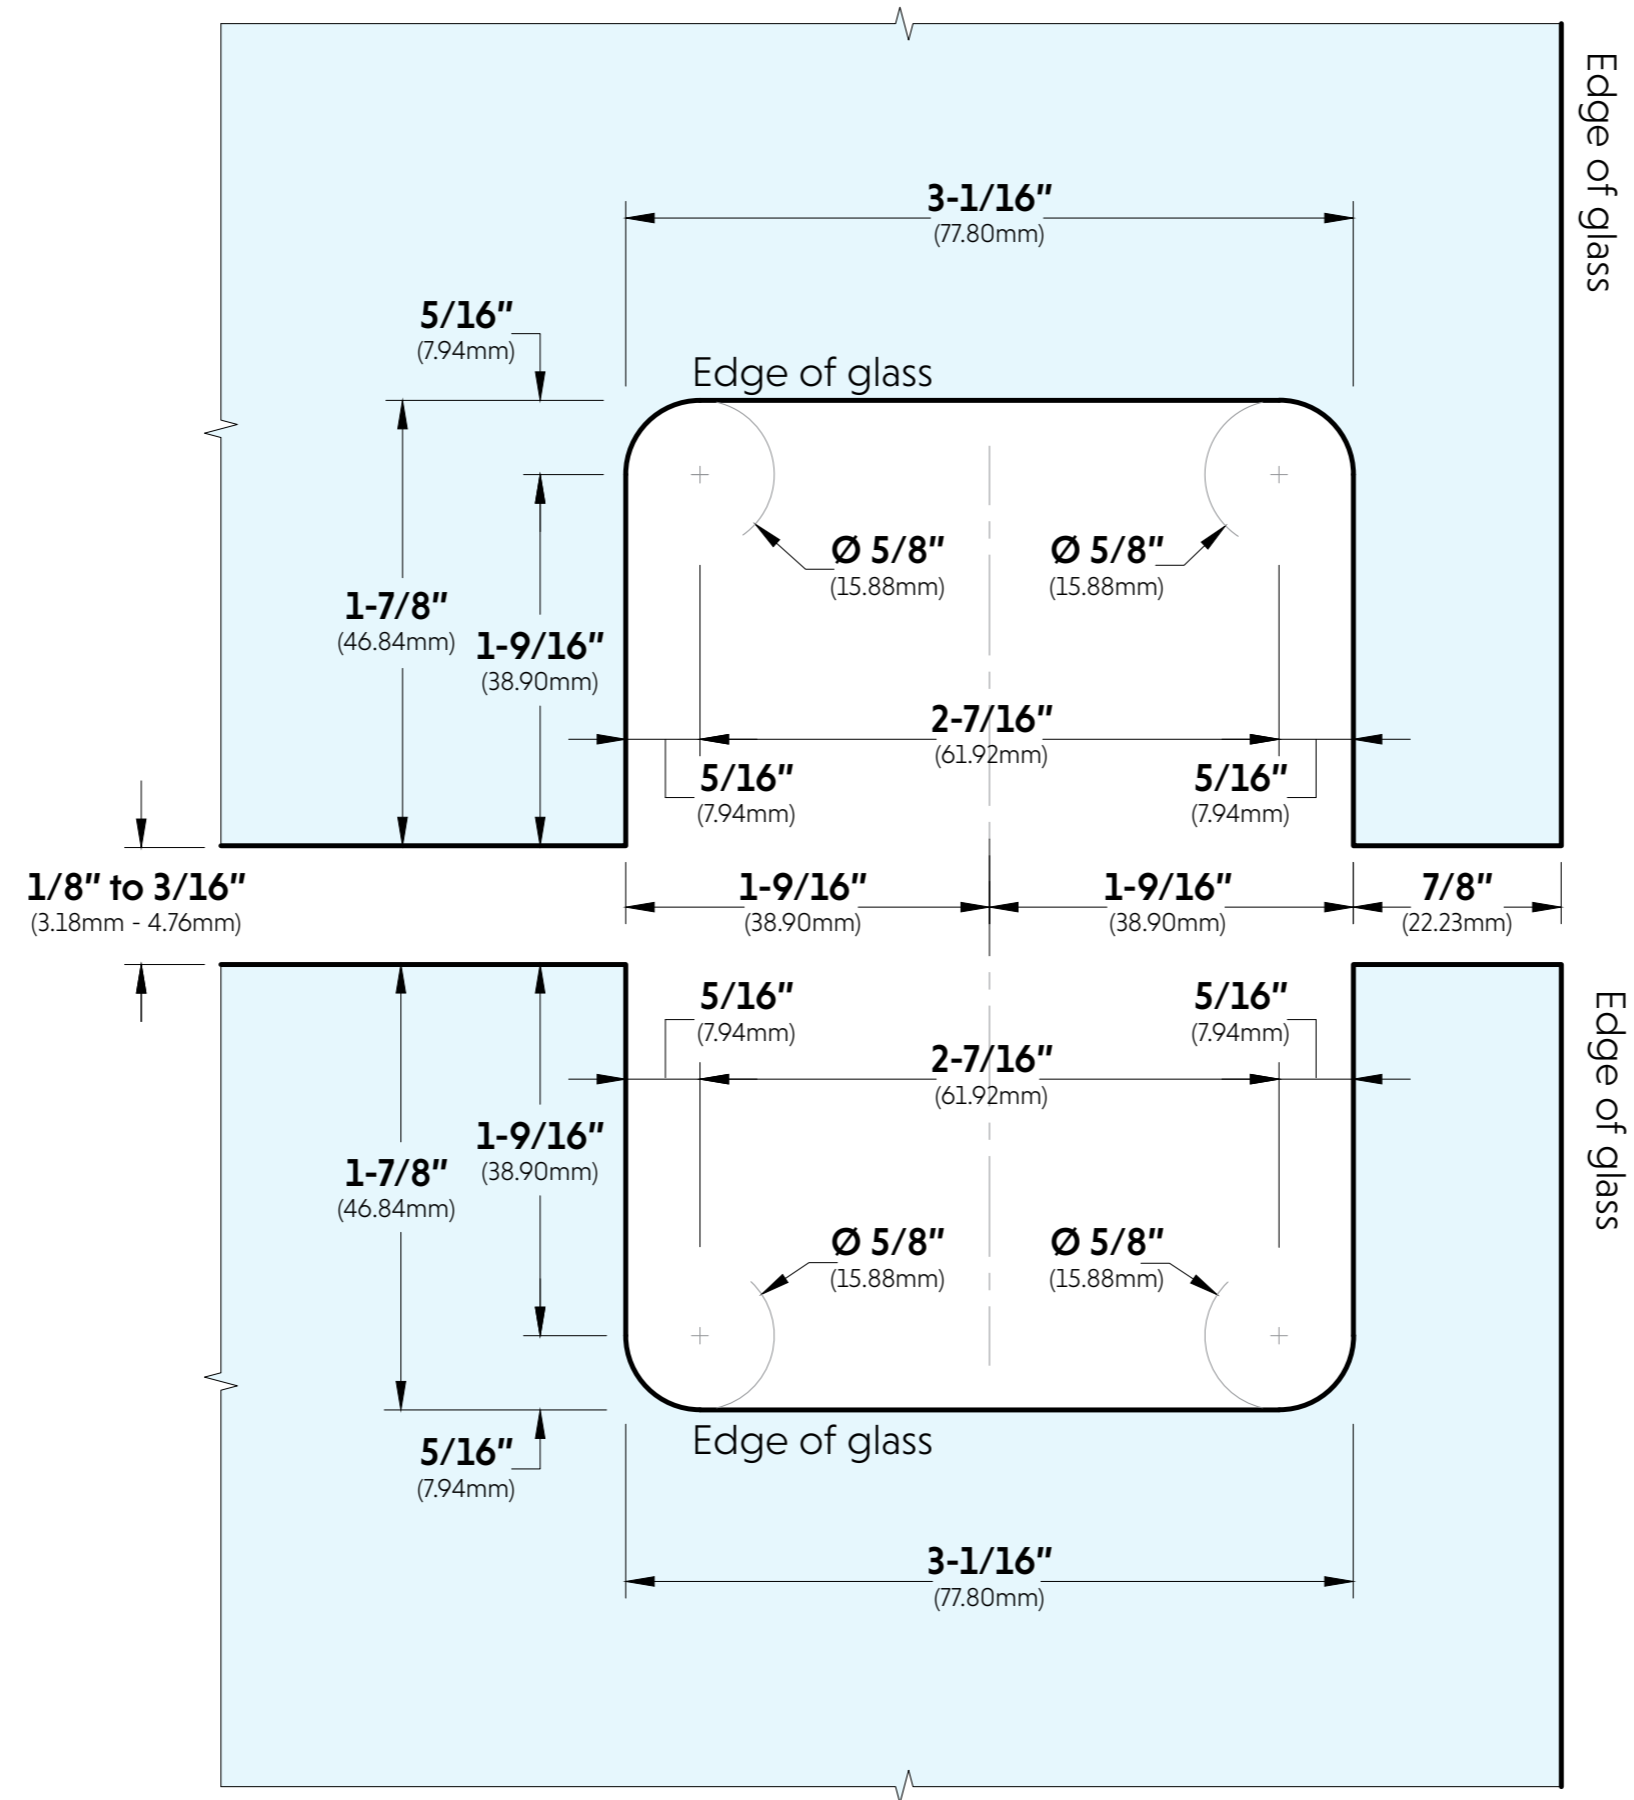

GLASS CUT OUT

10101 NW 79th Ave
 Hialeah Gardens, FL 33016
 Phone: (877) 658-9008
 Fax: (888) 280-2285

Product: **Heavy Duty 180 Glass to Glass Pivot Hinge - Cut Out**

Code: H206DV

Material: Tempered Glass

BEFORE PROCEEDING WITH FABRICATION, PLEASE ENSURE THAT YOU VERIFY ALL MEASUREMENTS. IT IS CRUCIAL TO DOUBLE-CHECK THE SPECIFICATIONS TO AVOID ANY DISCREPANCIES. FOR THE MOST UP-TO-DATE TECHNICAL SPECSHEETS AND CUTOUTS, KINDLY VISIT GLASSHARDWARE.COM.