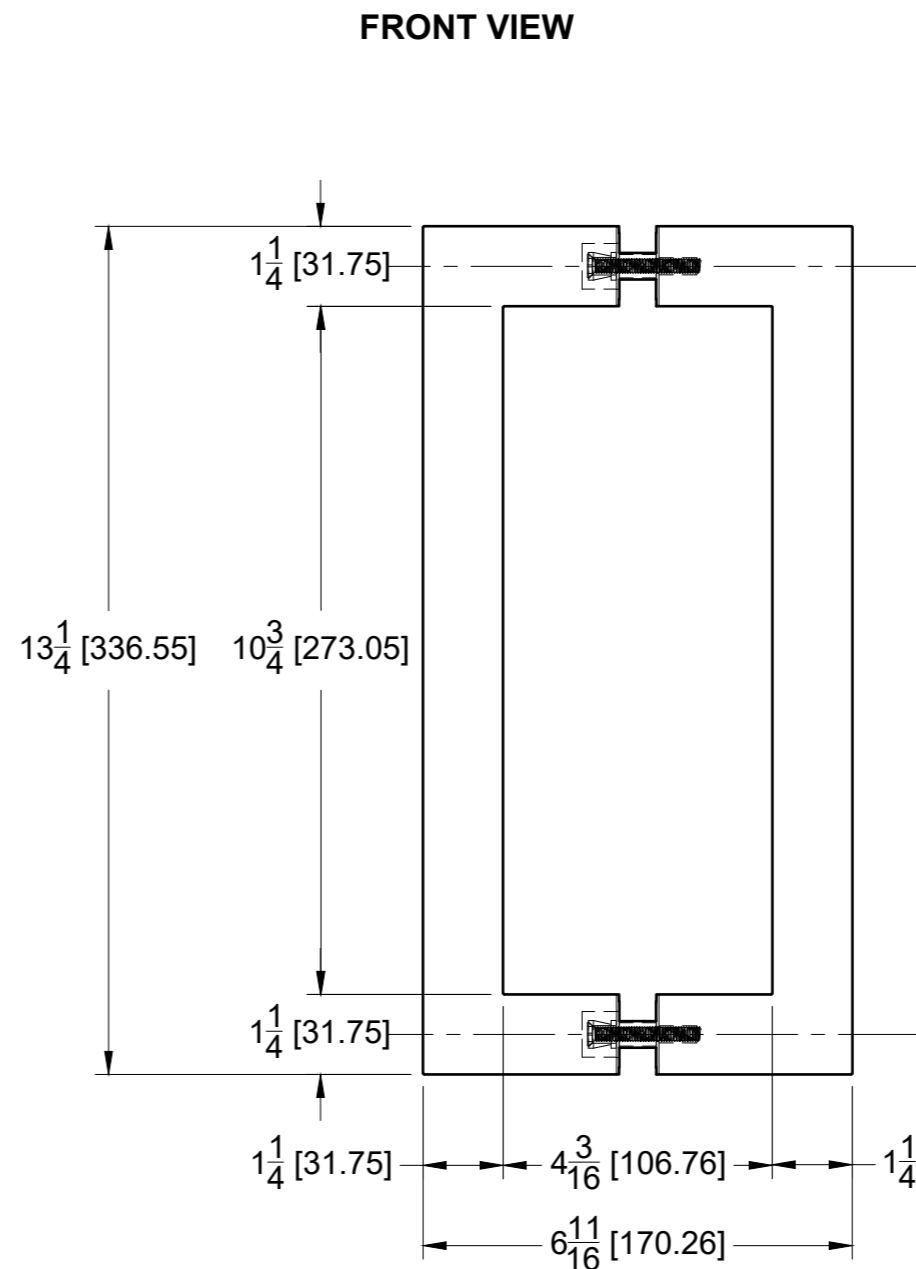

TOP VIEW

FRONT VIEW

SIDE VIEW

GLASS CUT OUT

10101 NW 79th Ave  
Hialeah Gardens, FL 33016  
Phone: (877) 658-9008

Product: **12" Back-to-Back Square Pull Handle**

Code: SQ12X12

Material: 304 Stainless Steel

**Specifications:**

Glass thickness: 3/8" (10 mm) to 1/2" (12 mm).  
Cutout required - Tempered glass only  
Includes: Gaskets and screws for installation

BEFORE PROCEEDING WITH FABRICATION, PLEASE ENSURE THAT YOU VERIFY ALL MEASUREMENTS. IT IS CRUCIAL TO DOUBLE-CHECK THE SPECIFICATIONS TO AVOID ANY DISCREPANCIES. FOR THE MOST UP-TO-DATE TECHNICAL SPECSHEETS AND CUTOUTS, KINDLY VISIT [GLASSHARDWARE.COM](http://GLASSHARDWARE.COM).