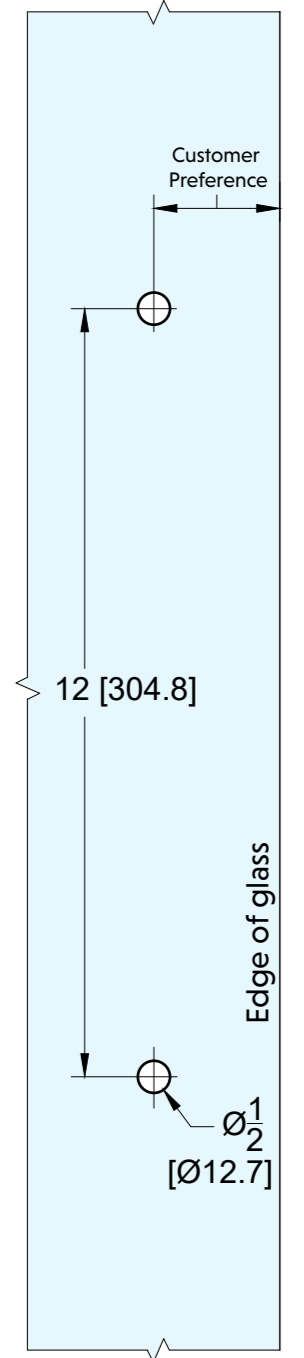

TOP VIEW

FRONT VIEW

SIDE VIEW

GLASS CUT OUT

10101 NW 79th Ave  
Hialeah Gardens, FL 33016  
Phone: (877) 658-9008

Product: **12" Back-to-Back Square Pull Handle**

Code: SQ12X12

Material: 304 Stainless Steel

**Specifications:**

Glass thickness: 3/8" (10 mm) to 1/2" (12 mm).  
Cutout required - Tempered glass only  
Includes: Gaskets and screws for installation

BEFORE PROCEEDING WITH FABRICATION, PLEASE ENSURE THAT YOU VERIFY ALL MEASUREMENTS. IT IS CRUCIAL TO DOUBLE-CHECK THE SPECIFICATIONS TO AVOID ANY DISCREPANCIES. FOR THE MOST UP-TO-DATE TECHNICAL SPECSHEETS AND CUTOUTS, KINDLY VISIT [GLASSHARDWARE.COM](http://GLASSHARDWARE.COM).