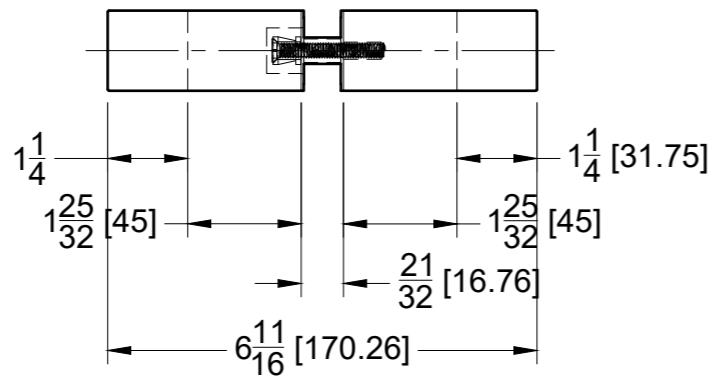

TOP VIEW

FRONT VIEW

SIDE VIEW

GLASS CUT OUT

10101 NW 79th Ave  
Hialeah Gardens, FL 33016  
Phone: (877) 658-9008

Product: **12" Back-to-Back Square Pull Handle**

Code: SQ12X12

Material: 304 Stainless Steel

**Specifications:**

Glass thickness: 3/8" (10 mm) to 1/2" (12 mm).  
Cutout required - Tempered glass only  
Includes: Gaskets and screws for installation

BEFORE PROCEEDING WITH FABRICATION, PLEASE ENSURE THAT YOU VERIFY ALL MEASUREMENTS. IT IS CRUCIAL TO DOUBLE-CHECK THE SPECIFICATIONS TO AVOID ANY DISCREPANCIES. FOR THE MOST UP-TO-DATE TECHNICAL SPECSHEETS AND CUTOUTS, KINDLY VISIT [GLASSHARDWARE.COM](http://GLASSHARDWARE.COM).