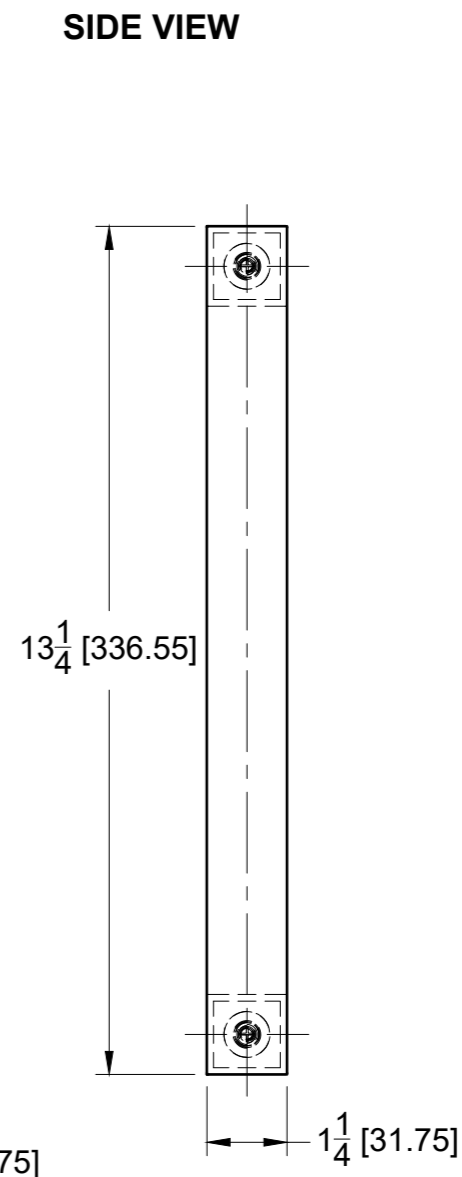

TOP VIEW

FRONT VIEW

SIDE VIEW

GLASS CUT OUT

10101 NW 79th Ave  
Hialeah Gardens, FL 33016  
Phone: (877) 658-9008

Product: **12" Back-to-Back Square Pull Handle**

Code: SQ12X12

Material: 304 Stainless Steel

**Specifications:**

Glass thickness: 3/8" (10 mm) to 1/2" (12 mm).  
Cutout required - Tempered glass only  
Includes: Gaskets and screws for installation

BEFORE PROCEEDING WITH FABRICATION, PLEASE ENSURE THAT YOU VERIFY ALL MEASUREMENTS. IT IS CRUCIAL TO DOUBLE-CHECK THE SPECIFICATIONS TO AVOID ANY DISCREPANCIES. FOR THE MOST UP-TO-DATE TECHNICAL SPECSHEETS AND CUTOUTS, KINDLY VISIT [GLASSHARDWARE.COM](http://GLASSHARDWARE.COM).